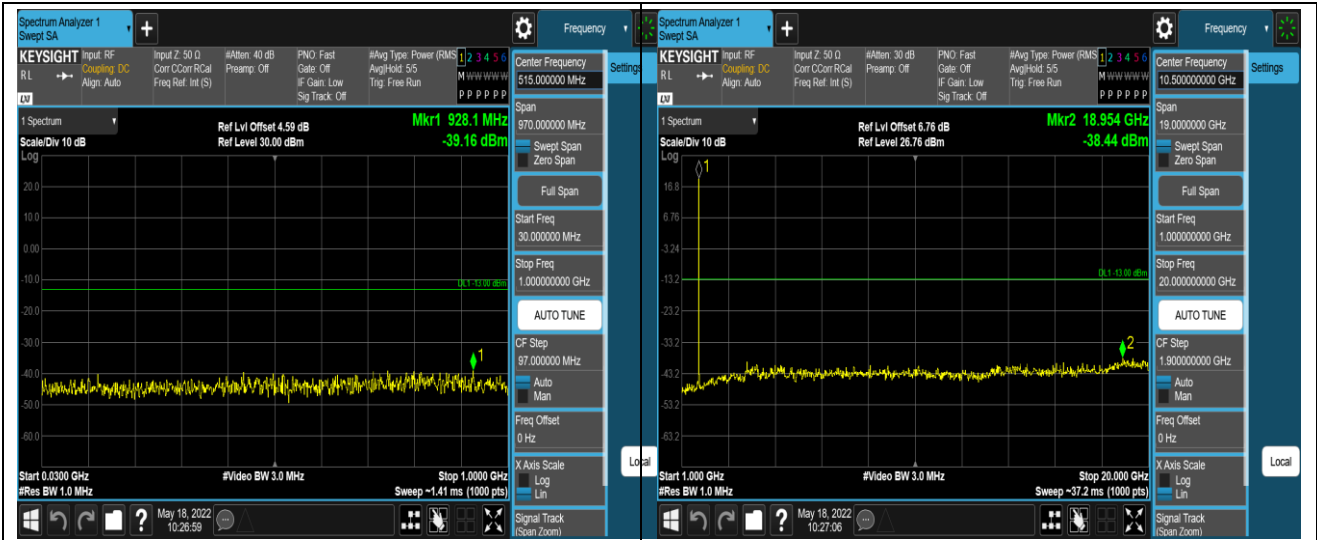

Remark: All bandwidth and all modulation had been tested, but only the worst case data displayed in this report.

Test Graphs

Band2-1.4MHz-16QAM-18607-1RB#0-Range1:30~1000MHz

Band2-1.4MHz-16QAM-18607-1RB#0-Range2:1000~20000MHz

Band2-1.4MHz-16QAM-18900-1RB#0-Range1:30~1000MHz

Band2-1.4MHz-16QAM-18900-1RB#0-Range2:1000~20000MHz

Band2-20MHz-QPSK-19100-1RB#0-Range1:30~1000MHz

Band2-20MHz-QPSK-19100-1RB#0-Range2:1000~20000MHz

Band2-20MHz-16QAM-18700-1RB#0-Range1:30~1000MHz

Band2-20MHz-16QAM-18700-1RB#0-Range2:1000~20000MHz

Band4-1.4MHz-QPSK-20175-1RB#0-Range1:30~1000MHz

Band4-1.4MHz-QPSK-20175-1RB#0-Range2:1000~20000MHz

Band4-1.4MHz-QPSK-20393-1RB#0-Range1:30~1000MHz

Band4-1.4MHz-QPSK-20393-1RB#0-Range2:1000~20000MHz