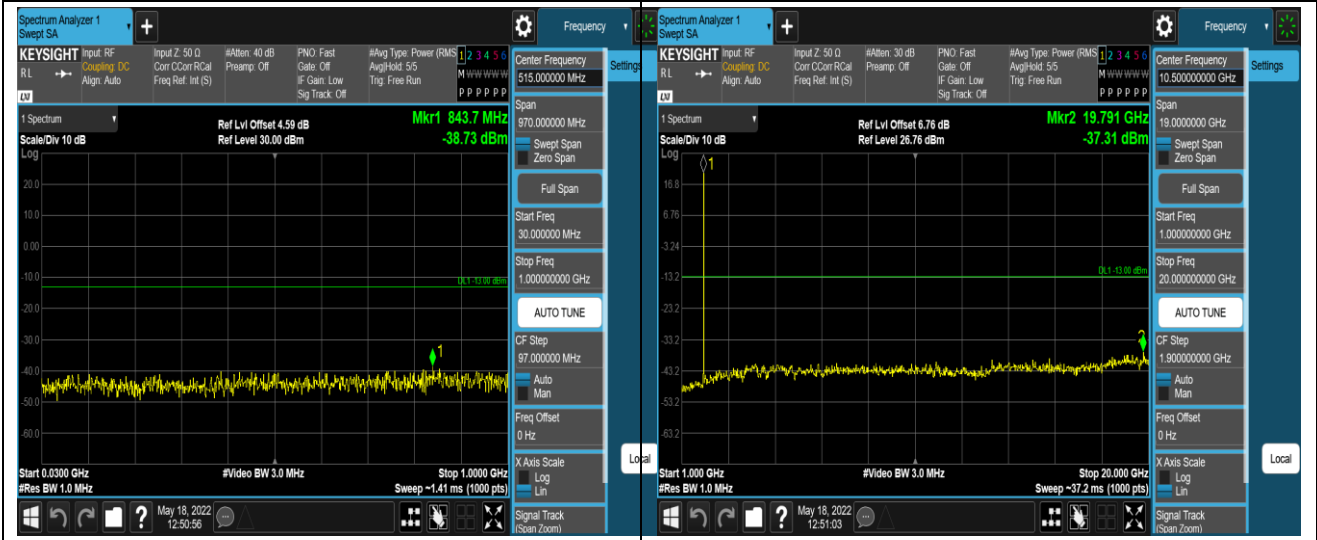

Remark: All bandwidth and all modulation had been tested, but only the worst case data displayed in this report.

Test Graphs

Band2-1.4MHz-16QAM-18607-1RB#0-Range1:30~1000MHz

Band2-1.4MHz-16QAM-18607-1RB#0-Range2:1000~20000MHz

Band2-1.4MHz-16QAM-18900-1RB#0-Range1:30~1000MHz

Band2-1.4MHz-16QAM-18900-1RB#0-Range2:1000~20000MHz

Band2-20MHz-QPSK-19100-1RB#0-Range1:30~1000MHz

Band2-20MHz-QPSK-19100-1RB#0-Range2:1000~20000MHz

Band2-20MHz-16QAM-18700-1RB#0-Range1:30~1000MHz