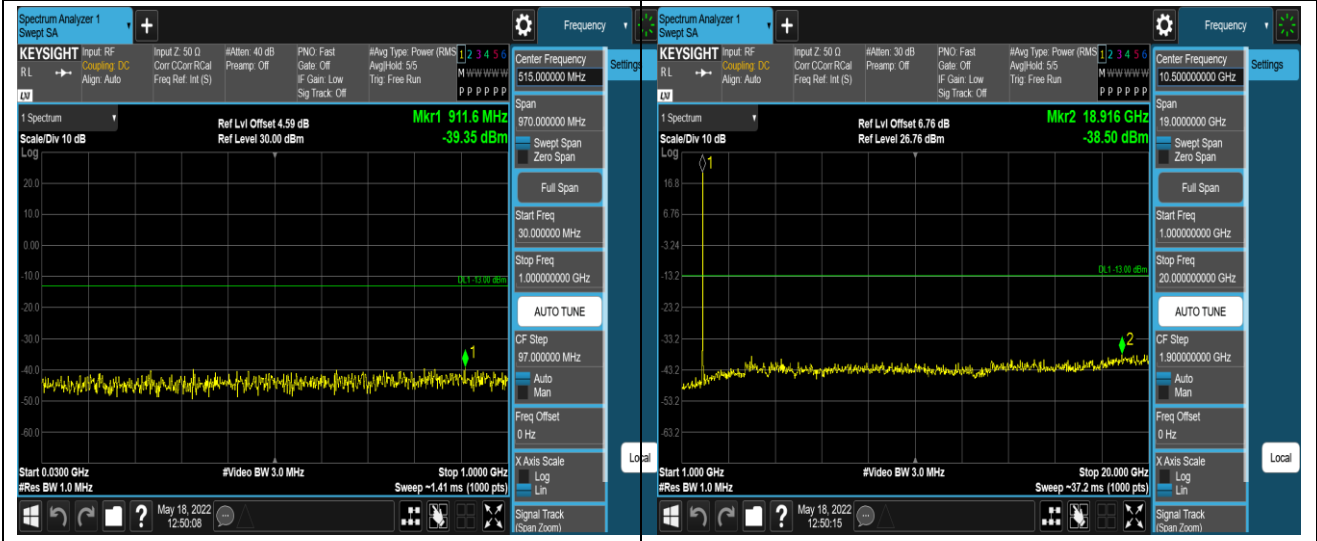

Band2-20MHz-16QAM-18700-1RB#0-Range1:30~1000MHz

Band2-20MHz-16QAM-18700-1RB#0-Range2:1000~20000MHz