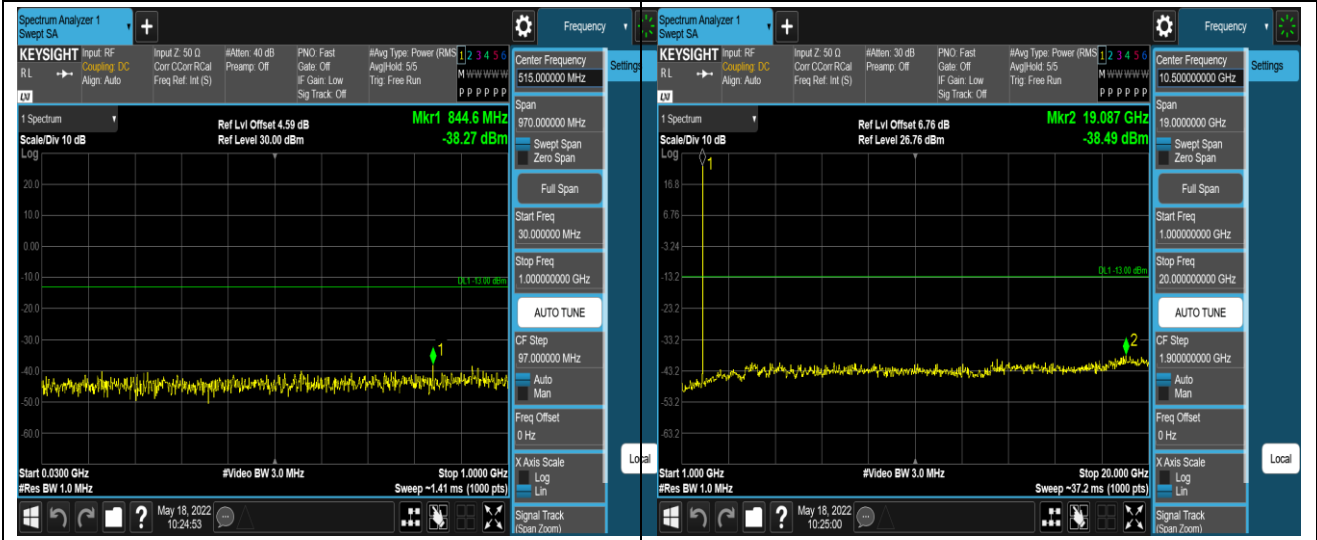

Remark: All bandwidth and all modulation had been tested, but only the worst case data displayed in this report.

Test Graphs

Band2-1.4MHz-16QAM-18607-1RB#0-Range1:30~1000MHz

Band2-1.4MHz-16QAM-18607-1RB#0-Range2:1000~20000MHz

Band2-1.4MHz-16QAM-18900-1RB#0-Range1:30~1000MHz

Band2-1.4MHz-16QAM-18900-1RB#0-Range2:1000~20000MHz

Band2-20MHz-QPSK-19100-1RB#0-Range1:30~1000MHz

Band2-20MHz-QPSK-19100-1RB#0-Range2:1000~20000MHz

Band2-20MHz-16QAM-18700-1RB#0-Range1:30~1000MHz