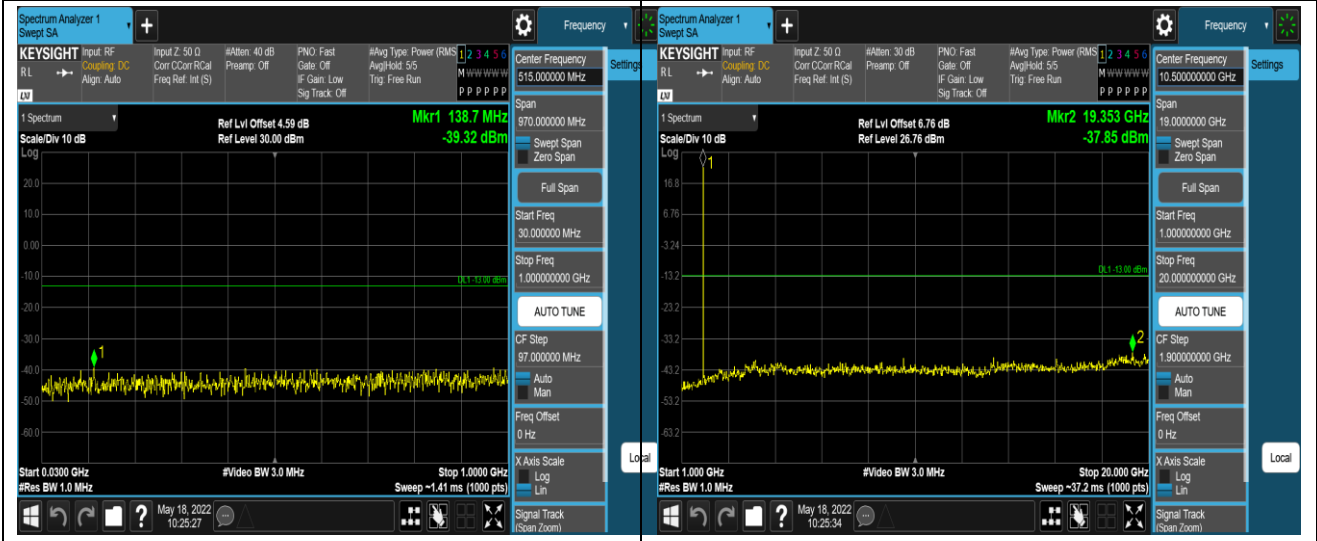

Remark: All bandwidth and all modulation had been tested, but only the worst case data displayed in this report.

Test Graphs

Band2-1.4MHz-16QAM-18607-1RB#0-Range1:30~1000MHz

Band2-1.4MHz-16QAM-18607-1RB#0-Range2:1000~20000MHz

Band2-1.4MHz-16QAM-18900-1RB#0-Range1:30~1000MHz

Band2-1.4MHz-16QAM-18900-1RB#0-Range2:1000~20000MHz

Band2-20MHz-QPSK-19100-1RB#0-Range1:30~1000MHz

Band2-20MHz-QPSK-19100-1RB#0-Range2:1000~20000MHz

Band2-20MHz-16QAM-18700-1RB#0-Range1:30~1000MHz