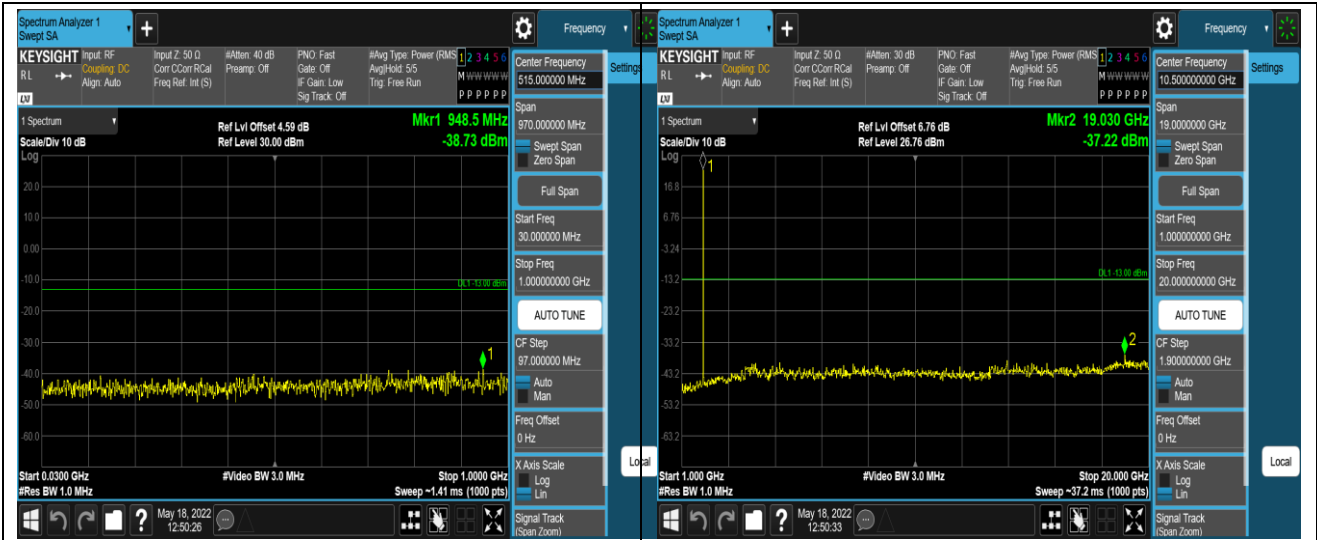

Remark: All bandwidth and all modulation had been tested, but only the worst case data displayed in this report.

Test Graphs

Band2-1.4MHz-16QAM-18607-1RB#0-Range1:30~1000MHz

Band2-1.4MHz-16QAM-18607-1RB#0-Range2:1000~20000MHz

Band2-1.4MHz-16QAM-18900-1RB#0-Range1:30~1000MHz

Band2-1.4MHz-16QAM-18900-1RB#0-Range2:1000~20000MHz

Band2-20MHz-QPSK-19100-1RB#0-Range1:30~1000MHz

Band2-20MHz-QPSK-19100-1RB#0-Range2:1000~20000MHz

Band2-20MHz-16QAM-18700-1RB#0-Range1:30~1000MHz