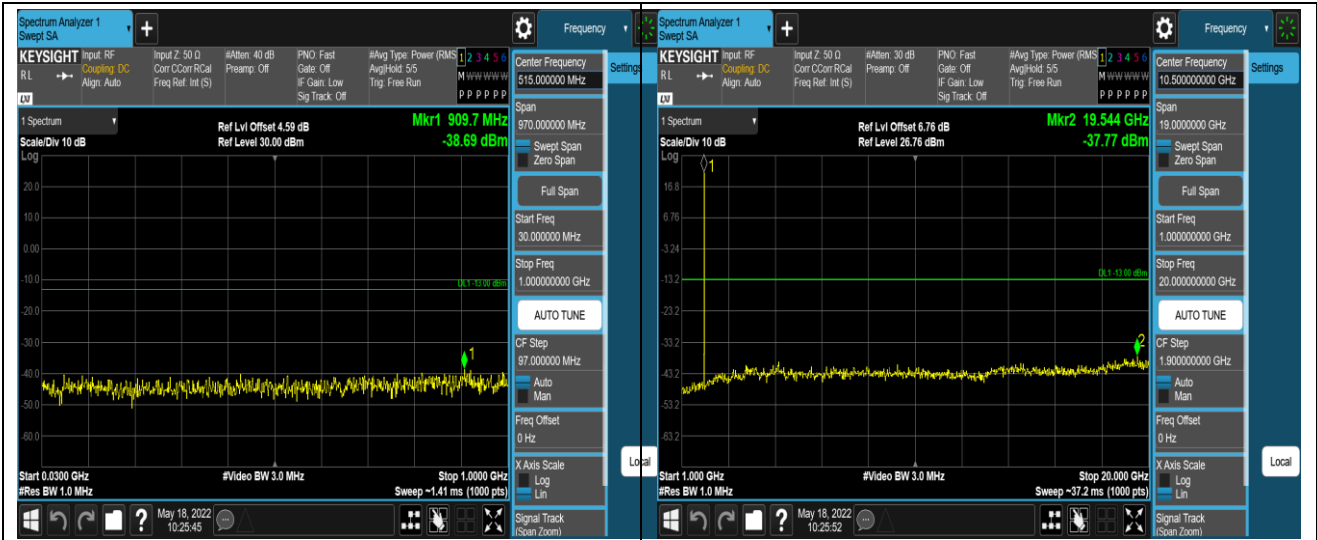

Band41	5MHz	QPSK	40620	1RB#0	Range1:30~1000MHz	-47.16	PASS
Band41	5MHz	QPSK	40620	1RB#0	Range2:1000~27000MHz	-35.3	PASS
Band41	5MHz	QPSK	41565	1RB#0	Range1:30~1000MHz	-45.9	PASS
Band41	5MHz	QPSK	41565	1RB#0	Range2:1000~27000MHz	-35.08	PASS
Band41	5MHz	16QAM	39675	1RB#0	Range1:30~1000MHz	-47.32	PASS
Band41	5MHz	16QAM	39675	1RB#0	Range2:1000~27000MHz	-35.21	PASS
Band41	5MHz	16QAM	40620	1RB#0	Range1:30~1000MHz	-47.64	PASS
Band41	5MHz	16QAM	40620	1RB#0	Range2:1000~27000MHz	-35.21	PASS
Band41	5MHz	16QAM	41565	1RB#0	Range1:30~1000MHz	-46.93	PASS
Band41	5MHz	16QAM	41565	1RB#0	Range2:1000~27000MHz	-35.08	PASS
Band41	20MHz	QPSK	39750	1RB#0	Range1:30~1000MHz	-46.65	PASS
Band41	20MHz	QPSK	39750	1RB#0	Range2:1000~27000MHz	-33.63	PASS
Band41	20MHz	QPSK	40620	1RB#0	Range1:30~1000MHz	-47.71	PASS
Band41	20MHz	QPSK	40620	1RB#0	Range2:1000~27000MHz	-35.17	PASS
Band41	20MHz	QPSK	41490	1RB#0	Range1:30~1000MHz	-46.34	PASS
Band41	20MHz	QPSK	41490	1RB#0	Range2:1000~27000MHz	-33.96	PASS
Band41	20MHz	16QAM	39750	1RB#0	Range1:30~1000MHz	-47.14	PASS
Band41	20MHz	16QAM	39750	1RB#0	Range2:1000~27000MHz	-34.17	PASS
Band41	20MHz	16QAM	40620	1RB#0	Range1:30~1000MHz	-46.85	PASS
Band41	20MHz	16QAM	40620	1RB#0	Range2:1000~27000MHz	-34.5	PASS
Band41	20MHz	16QAM	41490	1RB#0	Range1:30~1000MHz	-48.01	PASS
Band41	20MHz	16QAM	41490	1RB#0	Range2:1000~27000MHz	-34.27	PASS

Remark: All bandwidth and all modulation had been tested, but only the worst case data displayed in this report.

Test Graphs

Band2-1.4MHz-16QAM-18607-1RB#0-Range1:30~1000MHz

Band2-1.4MHz-16QAM-18607-1RB#0-Range2:1000~20000MHz