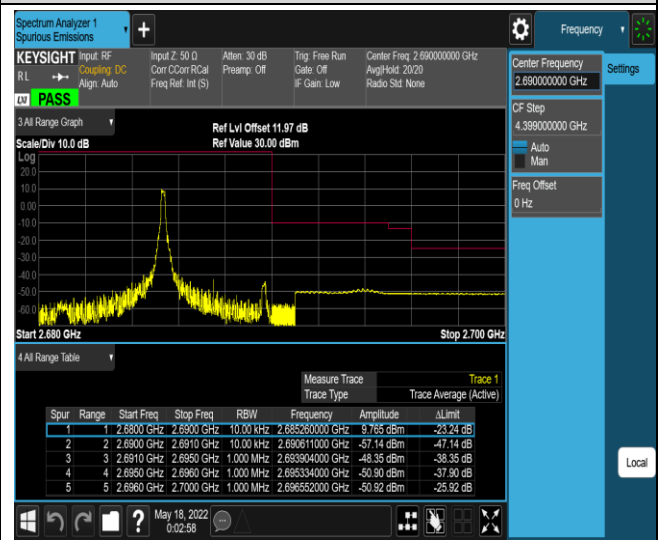

Band41-5MHz-QPSK-41565-1RB#0