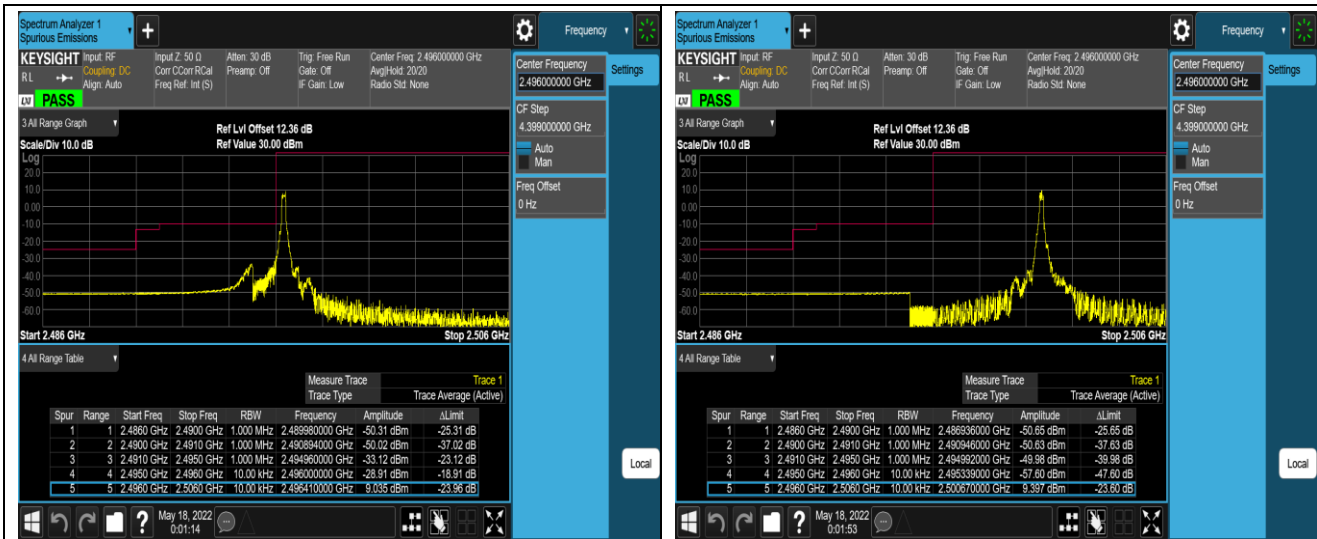

Band41-5MHz-16QAM-39675-1RB#0

Band41-5MHz-16QAM-39675-1RB#24