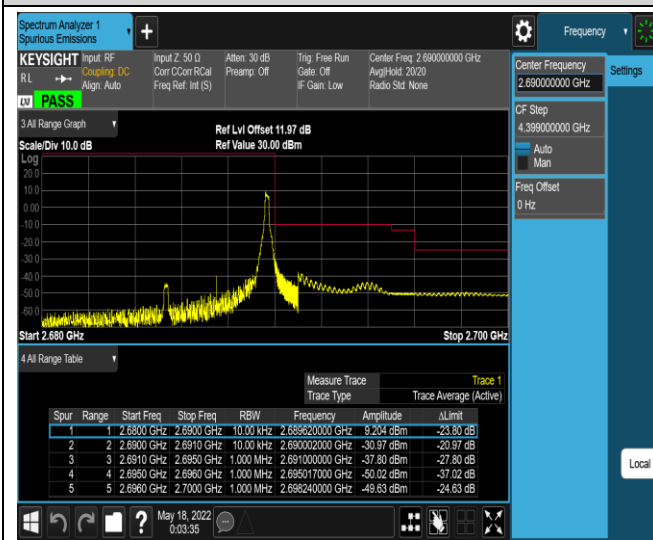

Band41-5MHz-QPSK-41565-1RB#24