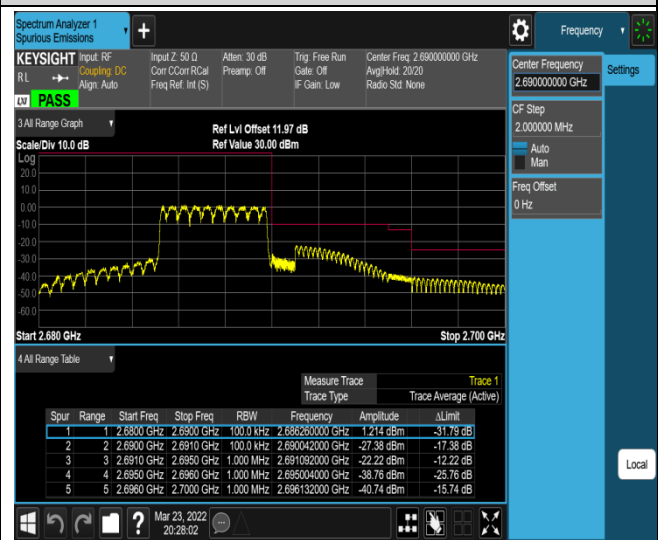

Band41-5MHz-QPSK-41565-25RB#0