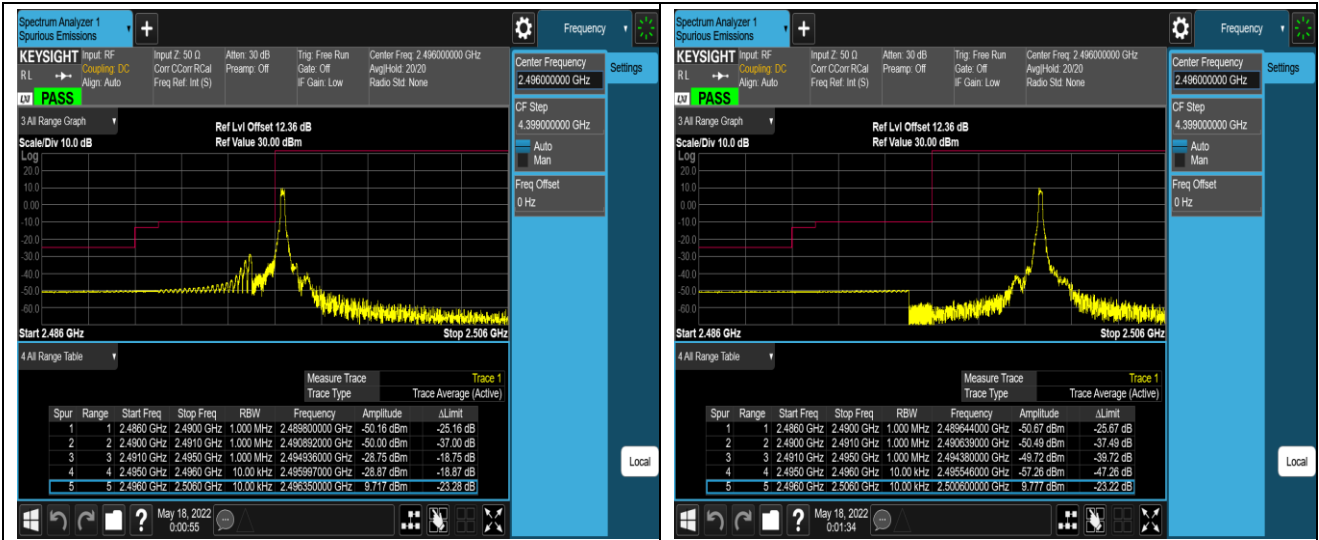

Band26-15MHz-QPSK-26865-75RB#0

Band26-15MHz-QPSK-26965-1RB#0

Band26-15MHz-QPSK-26965-1RB#74

Band26-15MHz-QPSK-26965-75RB#0

Band26-15MHz-16QAM-26865-1RB#0

Band26-15MHz-16QAM-26865-1RB#74

Band41-5MHz-QPSK-39675-25RB#0