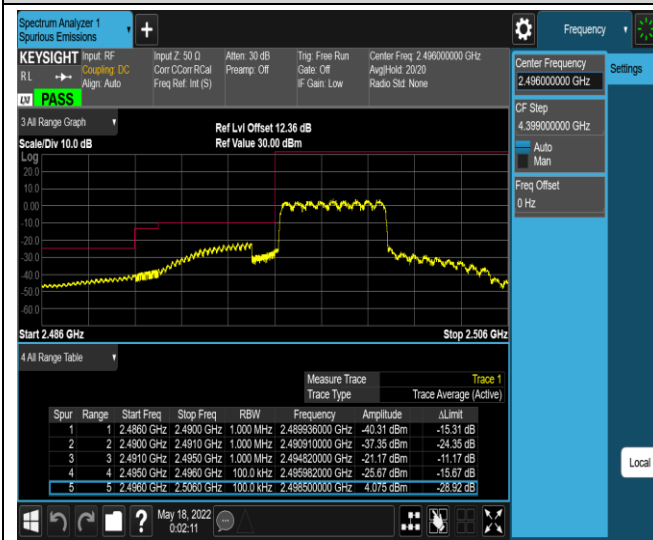

Band41-5MHz-QPSK-39675-25RB#0