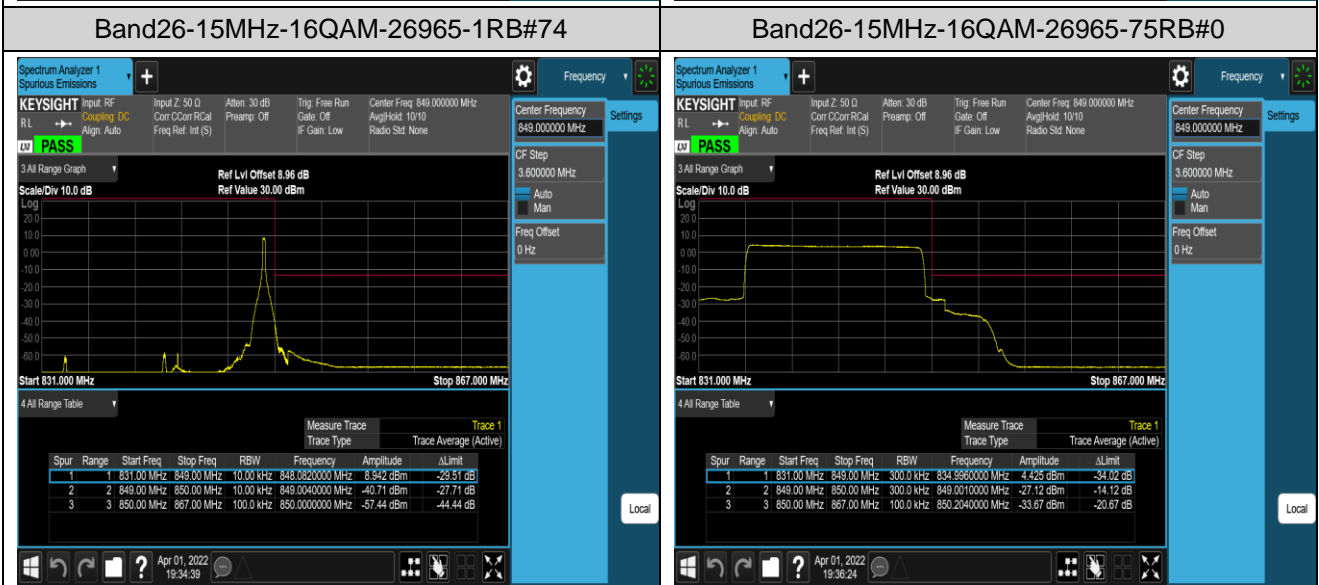

Band26-15MHz-QPSK-26865-75RB#0

Band26-15MHz-QPSK-26965-1RB#0

Band26-15MHz-QPSK-26965-1RB#74

Band26-15MHz-QPSK-26965-75RB#0

Band26-15MHz-16QAM-26865-1RB#0

Band26-15MHz-16QAM-26865-1RB#74

Band41-5MHz-QPSK-39675-25RB#0