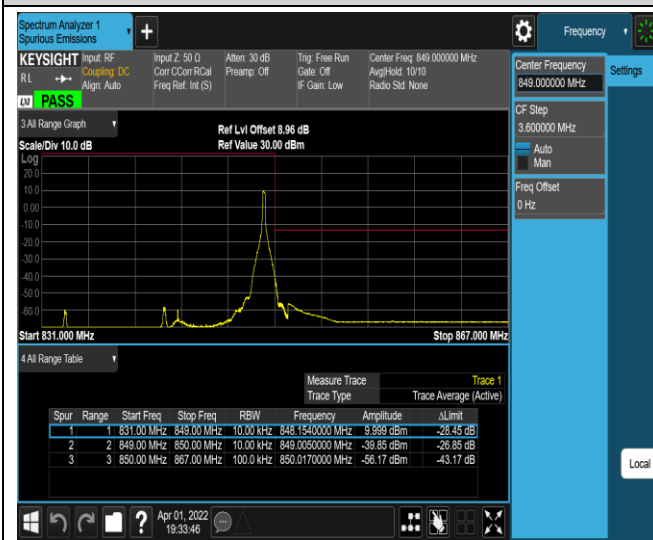

Band26-15MHz-QPSK-26865-75RB#0

Band26-15MHz-QPSK-26965-1RB#0

Band26-15MHz-QPSK-26965-1RB#74

Band26-15MHz-QPSK-26965-75RB#0

Band26-15MHz-16QAM-26865-1RB#0

Band26-15MHz-16QAM-26865-1RB#74

Band41-5MHz-QPSK-39675-25RB#0