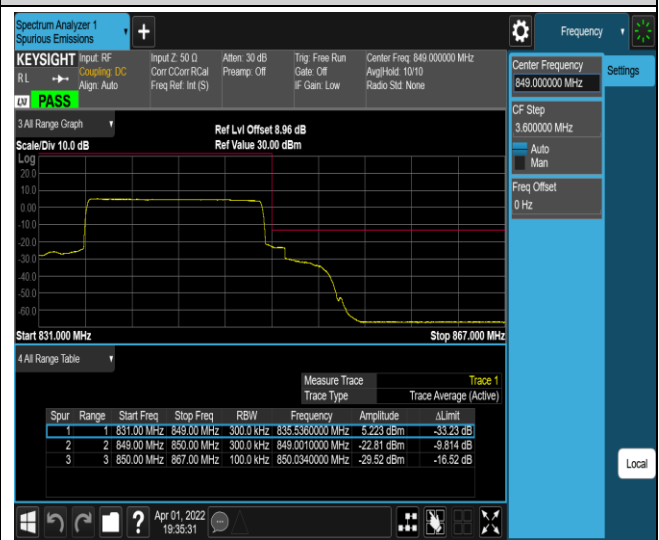

Band26-15MHz-QPSK-26865-75RB#0

Band26-15MHz-QPSK-26965-1RB#0

Band26-15MHz-QPSK-26965-1RB#74

Band26-15MHz-QPSK-26965-75RB#0

Band26-15MHz-16QAM-26865-1RB#0

Band26-15MHz-16QAM-26865-1RB#74

Band41-5MHz-QPSK-39675-25RB#0