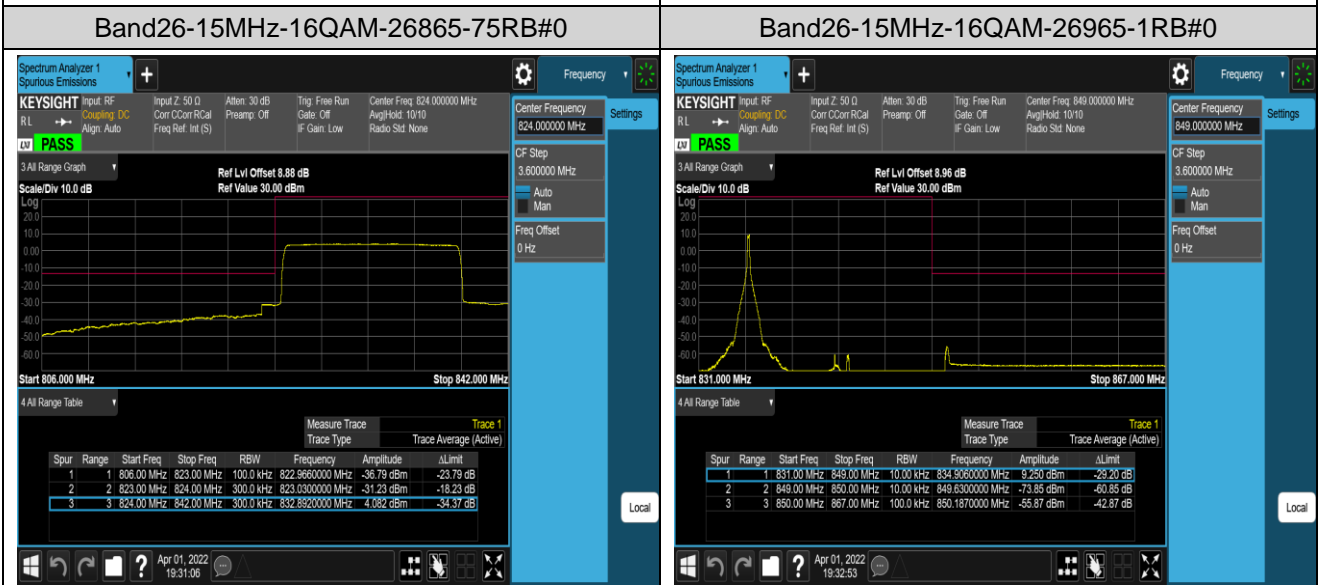

Band26-15MHz-QPSK-26865-75RB#0

Band26-15MHz-QPSK-26965-1RB#0

Band26-15MHz-QPSK-26965-1RB#74

Band26-15MHz-QPSK-26965-75RB#0

Band26-15MHz-16QAM-26865-1RB#0

Band26-15MHz-16QAM-26865-1RB#74

Band41-5MHz-QPSK-39675-25RB#0