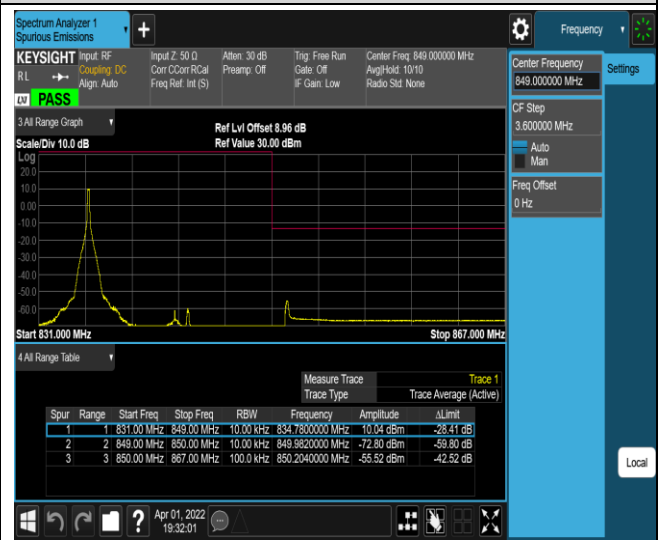

Band26-15MHz-QPSK-26865-75RB#0

Band26-15MHz-QPSK-26965-1RB#0

Band26-15MHz-QPSK-26965-1RB#74

Band26-15MHz-QPSK-26965-75RB#0

Band26-15MHz-16QAM-26865-1RB#0

Band26-15MHz-16QAM-26865-1RB#74

Band41-5MHz-QPSK-39675-25RB#0