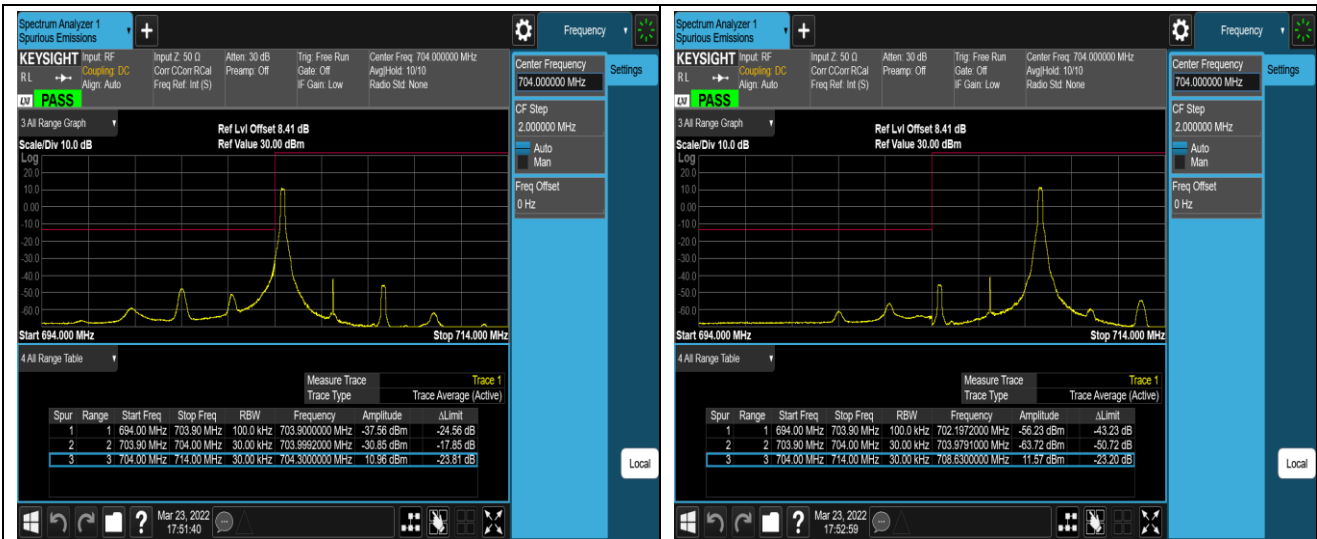

Band17-5MHz-QPSK-23755-25RB#0

Band17-5MHz-QPSK-23825-1RB#0

Band17-5MHz-QPSK-23825-1RB#24

Band17-5MHz-QPSK-23825-25RB#0

Band17-5MHz-16QAM-23755-1RB#0

Band17-5MHz-16QAM-23755-1RB#24

Band17-10MHz-QPSK-23780-50RB#0

Band17-10MHz-QPSK-23800-1RB#0

Band17-10MHz-QPSK-23800-1RB#49

Band17-10MHz-QPSK-23800-50RB#0

Band17-10MHz-16QAM-23780-1RB#0

Band17-10MHz-16QAM-23780-1RB#49

Band17-10MHz-16QAM-23780-50RB#0

Band17-10MHz-16QAM-23800-1RB#0