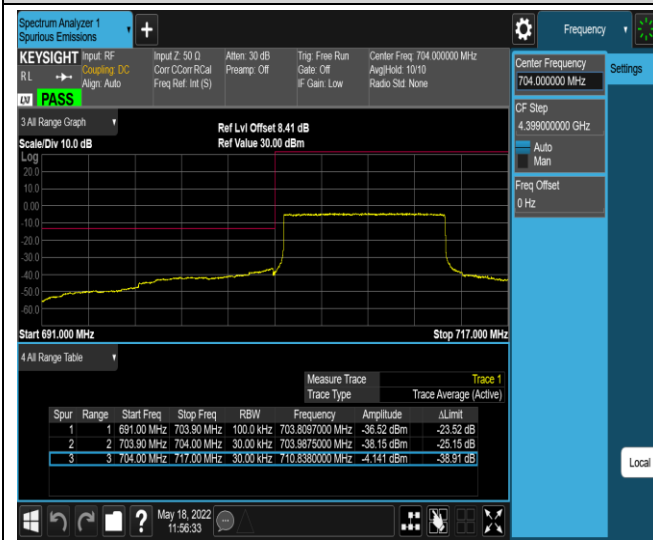

Band17-10MHz-QPSK-23800-1RB#0

Band17-10MHz-QPSK-23800-1RB#49

Band17-10MHz-QPSK-23800-50RB#0

Band17-10MHz-16QAM-23780-1RB#0

Band17-10MHz-16QAM-23780-1RB#49

Band17-10MHz-16QAM-23780-50RB#0

Band17-10MHz-16QAM-23800-1RB#0