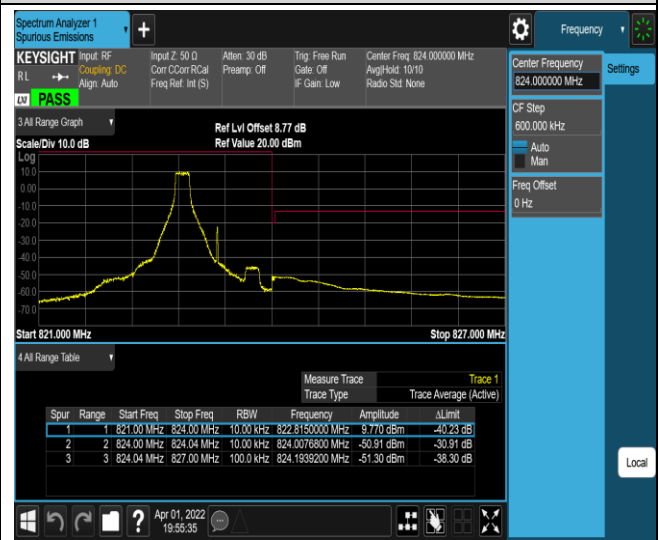

Band17-10MHz-16QAM-23800-1RB#49

Band17-10MHz-16QAM-23800-50RB#0

Band26-1.4MHz-QPSK-26697-1RB#0

Band26-1.4MHz-QPSK-26697-1RB#5

Band26-1.4MHz-QPSK-26697-6RB#0

Band26-1.4MHz-QPSK-26783-1RB#0

Band26-1.4MHz-QPSK-26783-1RB#5