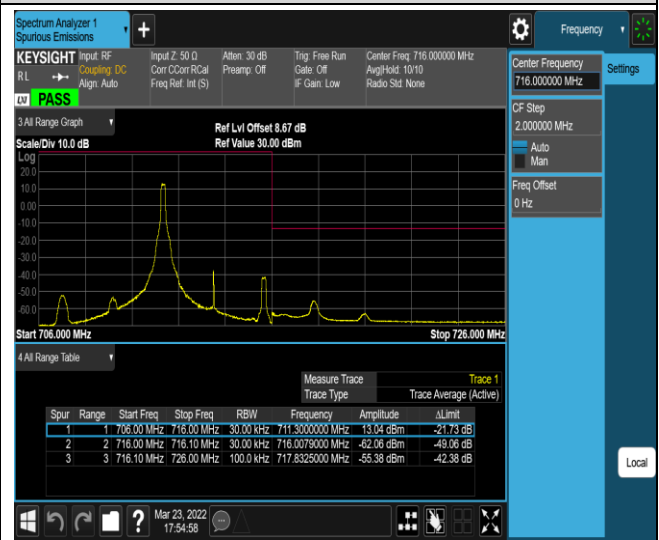

Band17-5MHz-QPSK-23755-25RB#0

Band17-5MHz-QPSK-23825-1RB#0

Band17-5MHz-QPSK-23825-1RB#24

Band17-5MHz-QPSK-23825-25RB#0

Band17-5MHz-16QAM-23755-1RB#0

Band17-5MHz-16QAM-23755-1RB#24

Band17-10MHz-QPSK-23780-50RB#0