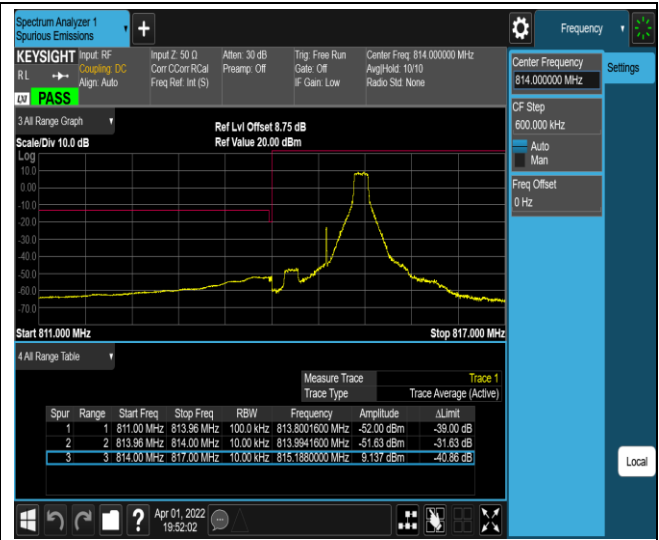

Band17-10MHz-16QAM-23800-1RB#49

Band17-10MHz-16QAM-23800-50RB#0

Band26-1.4MHz-QPSK-26697-1RB#0

Band26-1.4MHz-QPSK-26697-1RB#5

Band26-1.4MHz-QPSK-26697-6RB#0

Band26-1.4MHz-QPSK-26783-1RB#0

Band26-1.4MHz-QPSK-26783-1RB#5