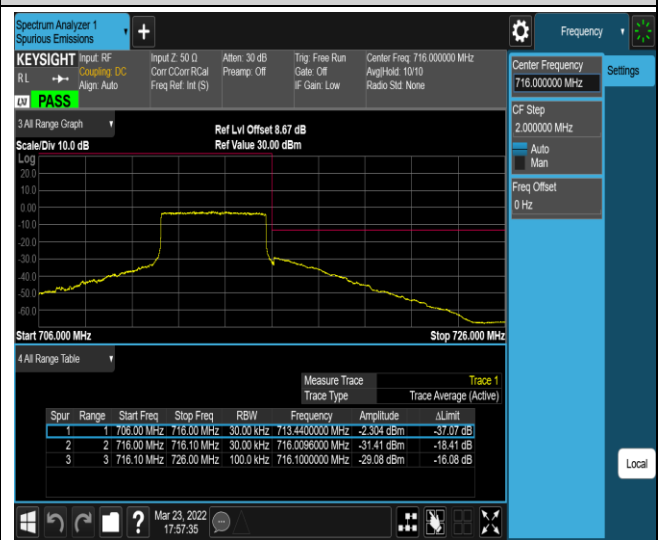

Band17-5MHz-QPSK-23755-25RB#0

Band17-5MHz-QPSK-23825-1RB#0

Band17-5MHz-QPSK-23825-1RB#24

Band17-5MHz-QPSK-23825-25RB#0

Band17-5MHz-16QAM-23755-1RB#0

Band17-5MHz-16QAM-23755-1RB#24

Band17-10MHz-QPSK-23780-50RB#0

Band17-10MHz-QPSK-23800-1RB#0

Band17-10MHz-QPSK-23800-1RB#49

Band17-10MHz-QPSK-23800-50RB#0

Band17-10MHz-16QAM-23780-1RB#0

Band17-10MHz-16QAM-23780-1RB#49

Band17-10MHz-16QAM-23780-50RB#0

Band17-10MHz-16QAM-23800-1RB#0