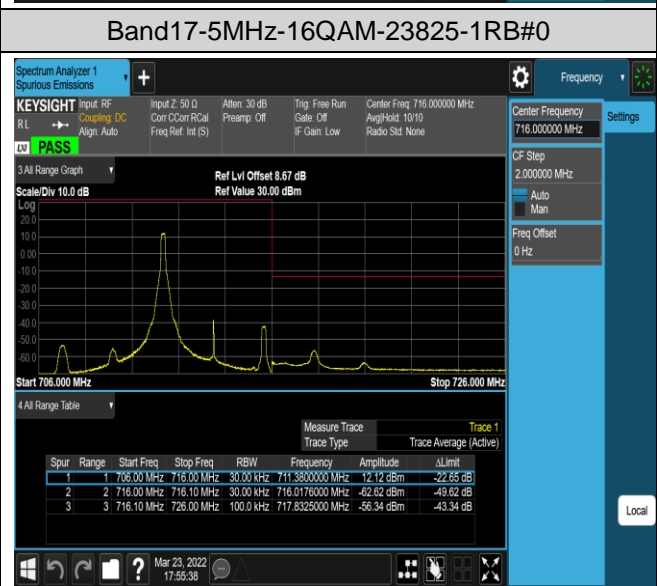

Band17-5MHz-QPSK-23755-25RB#0

Band17-5MHz-QPSK-23825-1RB#0

Band17-5MHz-QPSK-23825-1RB#24

Band17-5MHz-QPSK-23825-25RB#0

Band17-5MHz-16QAM-23755-1RB#0

Band17-5MHz-16QAM-23755-1RB#24

Band17-10MHz-QPSK-23780-50RB#0

Band17-10MHz-QPSK-23800-1RB#0

Band17-10MHz-QPSK-23800-1RB#49

Band17-10MHz-QPSK-23800-50RB#0

Band17-10MHz-16QAM-23780-1RB#0

Band17-10MHz-16QAM-23780-1RB#49

Band17-10MHz-16QAM-23780-50RB#0

Band17-10MHz-16QAM-23800-1RB#0