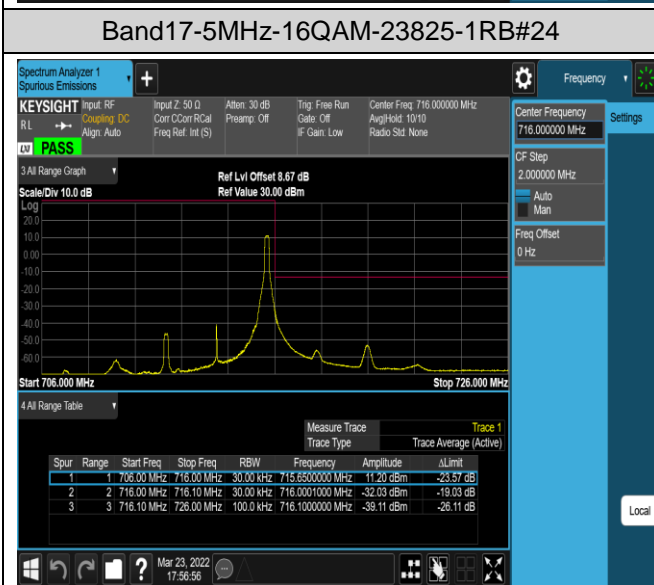

Band17-5MHz-QPSK-23755-25RB#0

Band17-5MHz-QPSK-23825-1RB#0

Band17-5MHz-QPSK-23825-1RB#24

Band17-5MHz-QPSK-23825-25RB#0

Band17-5MHz-16QAM-23755-1RB#0

Band17-5MHz-16QAM-23755-1RB#24

Band17-10MHz-QPSK-23780-50RB#0

Band17-10MHz-QPSK-23800-1RB#0

Band17-10MHz-QPSK-23800-1RB#49

Band17-10MHz-QPSK-23800-50RB#0

Band17-10MHz-16QAM-23780-1RB#0

Band17-10MHz-16QAM-23780-1RB#49

Band17-10MHz-16QAM-23780-50RB#0

Band17-10MHz-16QAM-23800-1RB#0