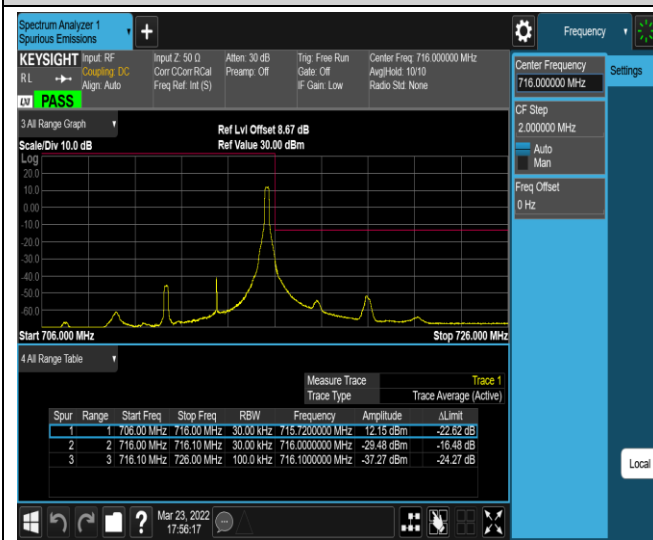

Band17-5MHz-QPSK-23755-25RB#0

Band17-5MHz-QPSK-23825-1RB#0

Band17-5MHz-QPSK-23825-1RB#24

Band17-5MHz-QPSK-23825-25RB#0

Band17-5MHz-16QAM-23755-1RB#0

Band17-5MHz-16QAM-23755-1RB#24

Band17-10MHz-QPSK-23780-50RB#0

Band17-10MHz-QPSK-23800-1RB#0

Band17-10MHz-QPSK-23800-1RB#49

Band17-10MHz-QPSK-23800-50RB#0

Band17-10MHz-16QAM-23780-1RB#0

Band17-10MHz-16QAM-23780-1RB#49

Band17-10MHz-16QAM-23780-50RB#0

Band17-10MHz-16QAM-23800-1RB#0