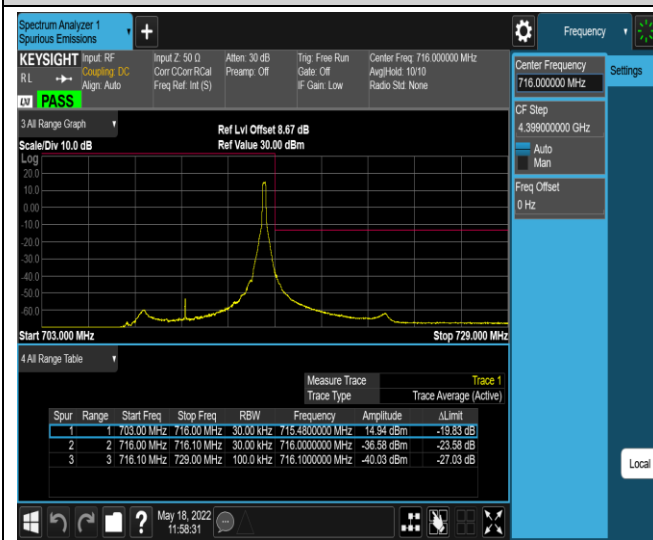

Band17-10MHz-QPSK-23800-1RB#49

Band17-10MHz-16QAM-23780-1RB#0