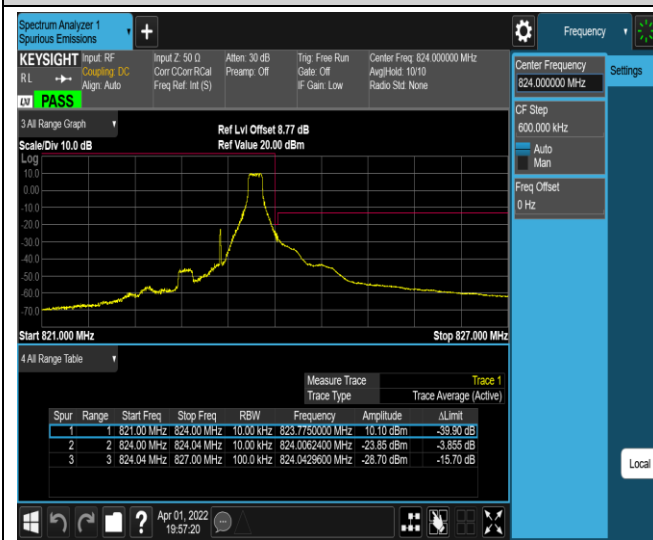

Band26-1.4MHz-QPSK-26783-1RB#5

Band26-1.4MHz-QPSK-26797-1RB#0