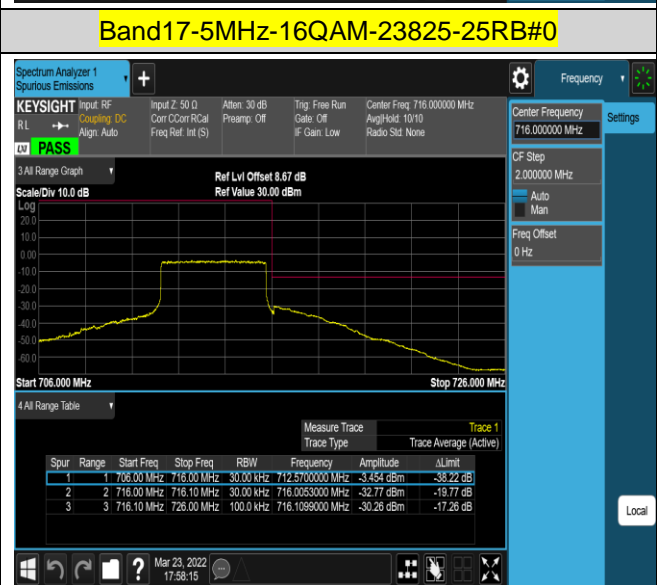

Band17-5MHz-QPSK-23755-25RB#0

Band17-5MHz-QPSK-23825-1RB#0

Band17-5MHz-QPSK-23825-1RB#24

Band17-5MHz-QPSK-23825-25RB#0

Band17-5MHz-16QAM-23755-1RB#0

Band17-5MHz-16QAM-23755-1RB#24

Band17-10MHz-QPSK-23780-50RB#0

Band17-10MHz-QPSK-23800-1RB#0

Band17-10MHz-QPSK-23800-1RB#49

Band17-10MHz-QPSK-23800-50RB#0

Band17-10MHz-16QAM-23780-1RB#0

Band17-10MHz-16QAM-23780-1RB#49

Band17-10MHz-16QAM-23780-50RB#0

Band17-10MHz-16QAM-23800-1RB#0