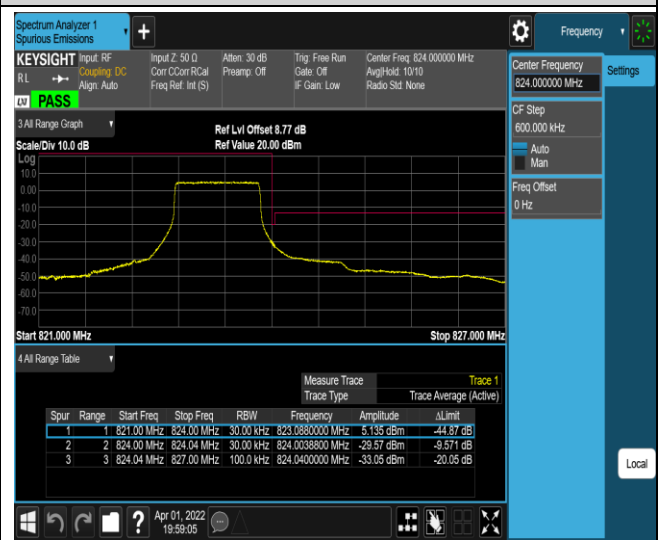

Band26-1.4MHz-QPSK-26783-6RB#0

Band26-1.4MHz-QPSK-26797-1RB#5