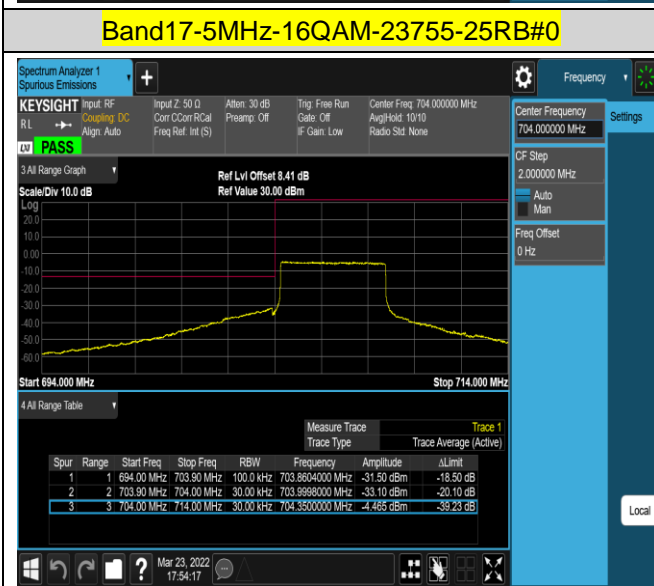

Band17-5MHz-QPSK-23755-25RB#0

Band17-5MHz-QPSK-23825-1RB#0

Band17-5MHz-QPSK-23825-1RB#24

Band17-5MHz-QPSK-23825-25RB#0

Band17-5MHz-16QAM-23755-1RB#0

Band17-5MHz-16QAM-23755-1RB#24

Band17-10MHz-QPSK-23780-50RB#0

Band17-10MHz-QPSK-23800-1RB#0

Band17-10MHz-QPSK-23800-1RB#49

Band17-10MHz-QPSK-23800-50RB#0

Band17-10MHz-16QAM-23780-1RB#0

Band17-10MHz-16QAM-23780-1RB#49

Band17-10MHz-16QAM-23780-50RB#0

Band17-10MHz-16QAM-23800-1RB#0