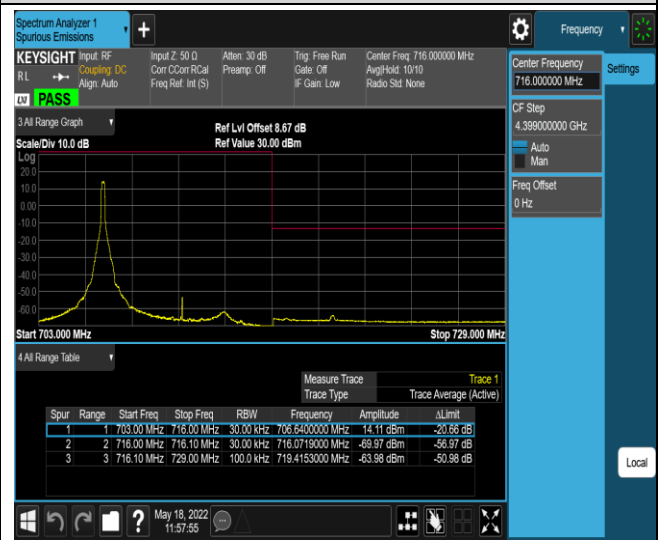

Band17-10MHz-16QAM-23800-1RB#0

Band17-10MHz-16QAM-23800-50RB#0