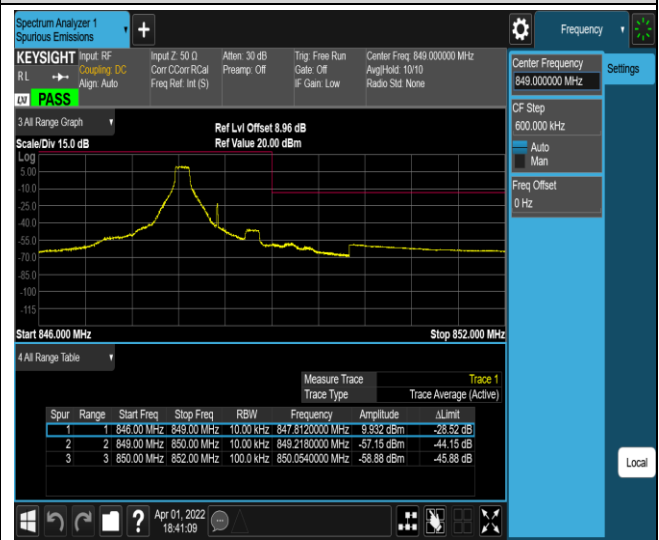

Band26-1.4MHz-QPSK-26783-6RB#0

Band26-1.4MHz-QPSK-26797-1RB#0

Band26-1.4MHz-QPSK-26797-1RB#5

Band26-1.4MHz-QPSK-26797-6RB#0

Band26-1.4MHz-QPSK-27033-1RB#0

Band26-1.4MHz-QPSK-27033-1RB#5

Band26-1.4MHz-QPSK-27033-6RB#0