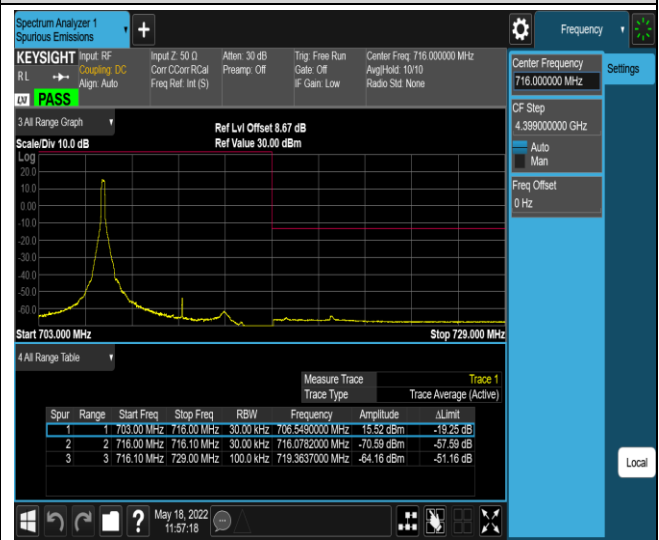

Band17-10MHz-QPSK-23800-1RB#0

Band17-10MHz-QPSK-23800-50RB#0