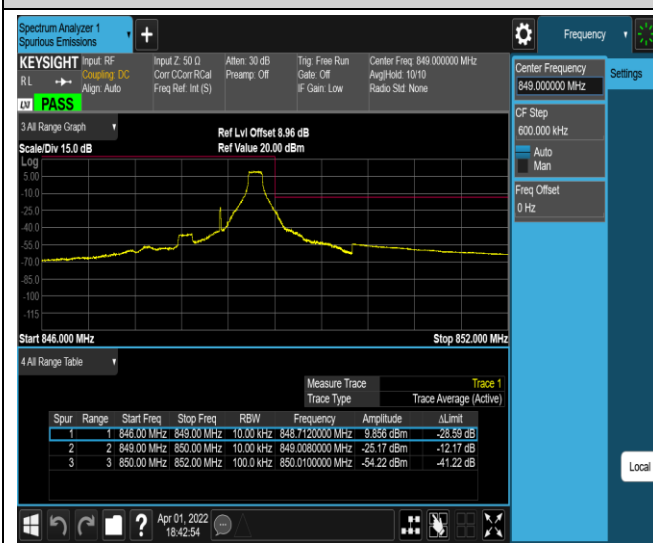

Band26-1.4MHz-QPSK-26783-6RB#0

Band26-1.4MHz-QPSK-26797-1RB#0

Band26-1.4MHz-QPSK-26797-1RB#5

Band26-1.4MHz-QPSK-26797-6RB#0

Band26-1.4MHz-QPSK-27033-1RB#0

Band26-1.4MHz-QPSK-27033-1RB#5

Band26-1.4MHz-QPSK-27033-6RB#0