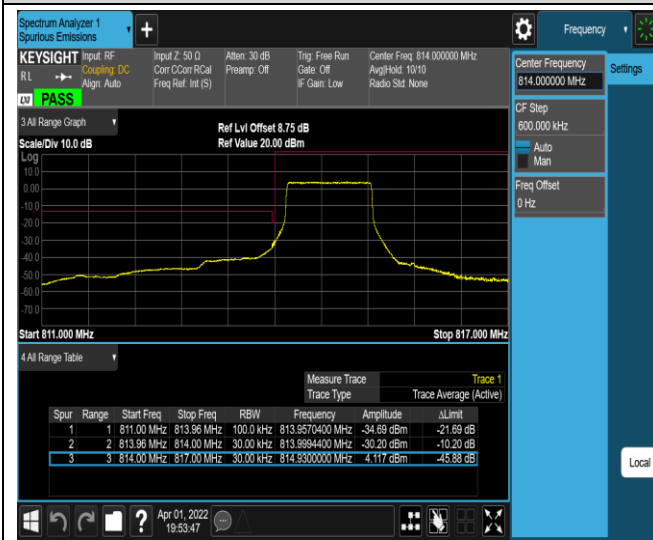

Band17-10MHz-16QAM-23800-1RB#49

Band17-10MHz-16QAM-23800-50RB#0

Band26-1.4MHz-QPSK-26697-1RB#0

Band26-1.4MHz-QPSK-26697-1RB#5

Band26-1.4MHz-QPSK-26697-6RB#0

Band26-1.4MHz-QPSK-26783-1RB#0

Band26-1.4MHz-QPSK-26783-1RB#5