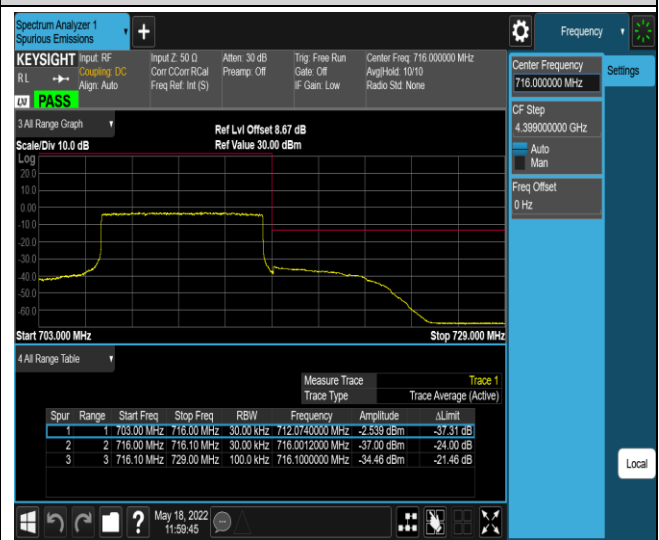

Band17-10MHz-QPSK-23800-1RB#0

Band17-10MHz-QPSK-23800-1RB#49

Band17-10MHz-QPSK-23800-50RB#0

Band17-10MHz-16QAM-23780-1RB#0

Band17-10MHz-16QAM-23780-1RB#49

Band17-10MHz-16QAM-23780-50RB#0

Band17-10MHz-16QAM-23800-1RB#0

Band17-10MHz-16QAM-23800-1RB#49

Band17-10MHz-16QAM-23800-50RB#0

Band26-1.4MHz-QPSK-26697-1RB#0

Band26-1.4MHz-QPSK-26697-1RB#5

Band26-1.4MHz-QPSK-26697-6RB#0

Band26-1.4MHz-QPSK-26783-1RB#0

Band26-1.4MHz-QPSK-26783-1RB#5