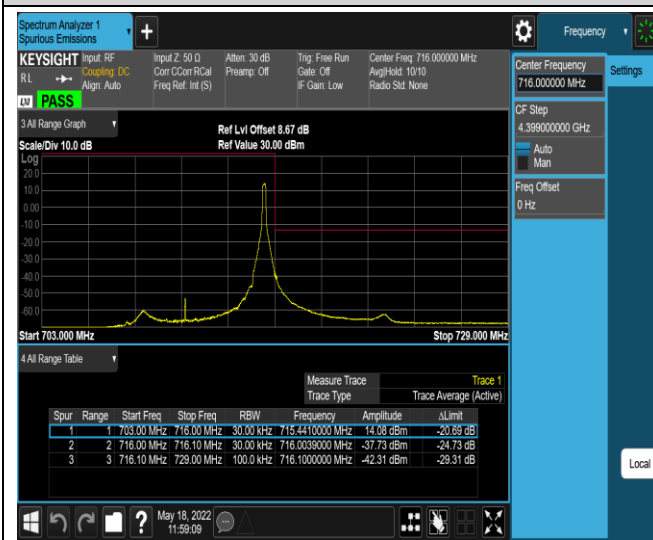

Band17-10MHz-16QAM-23800-1RB#49

Band26-1.4MHz-QPSK-26697-1RB#0