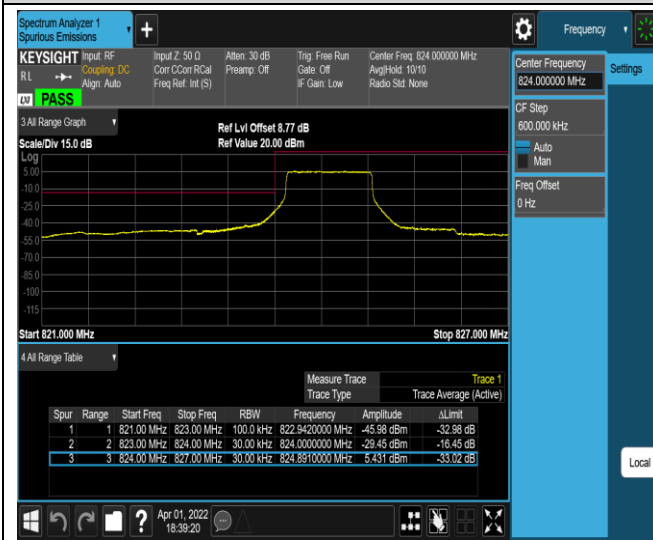

Band26-1.4MHz-QPSK-26783-6RB#0

Band26-1.4MHz-QPSK-26797-1RB#0

Band26-1.4MHz-QPSK-26797-1RB#5

Band26-1.4MHz-QPSK-26797-6RB#0

Band26-1.4MHz-QPSK-27033-1RB#0

Band26-1.4MHz-QPSK-27033-1RB#5

Band26-1.4MHz-QPSK-27033-6RB#0