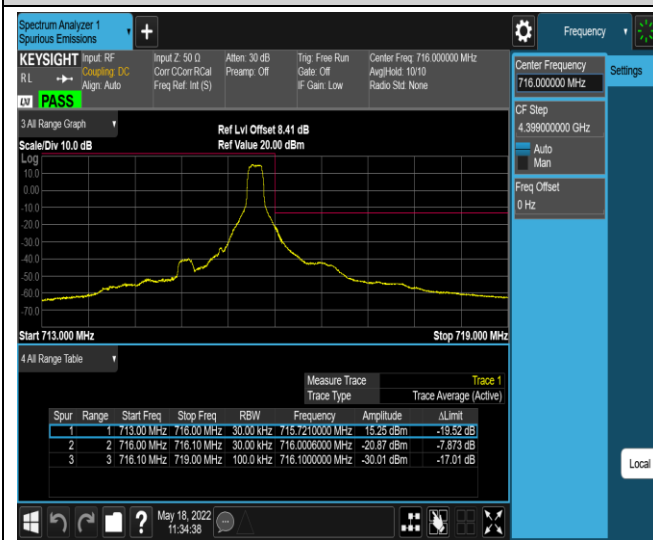

Band12-1.4MHz-QPSK-23173-1RB#5

Band12-1.4MHz-16QAM-23017-1RB#0