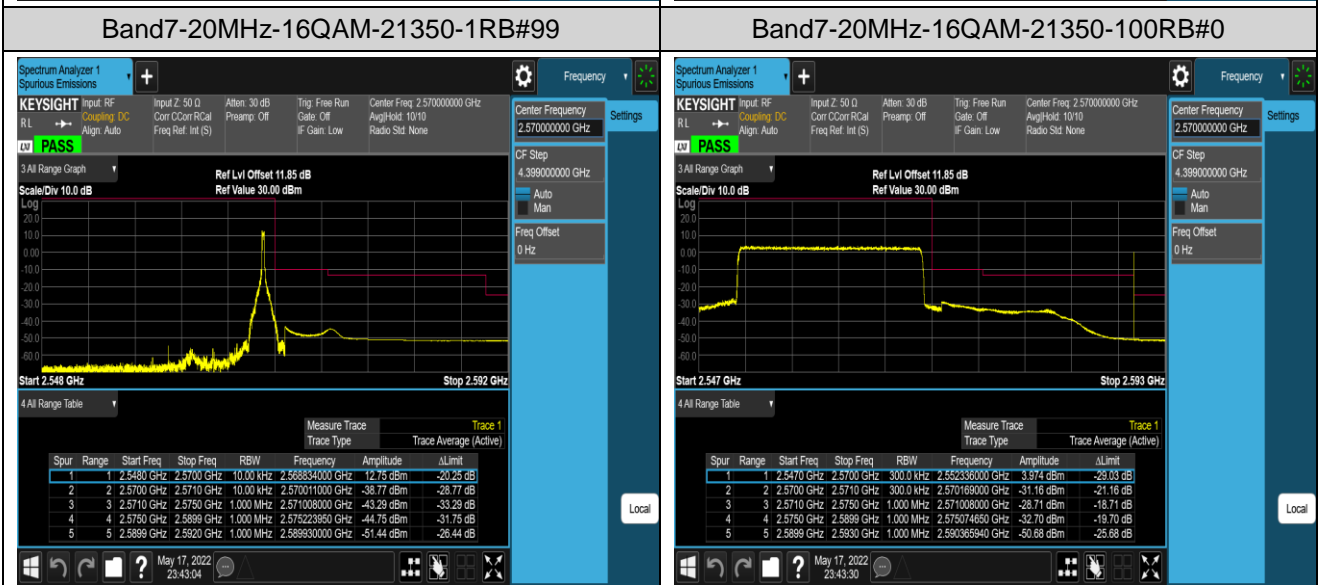

Band7-5MHz-16QAM-20775-1RB#0

Band7-5MHz-16QAM-20775-1RB#24

Band7-20MHz-16QAM-20850-1RB#0

Band7-20MHz-16QAM-20850-1RB#99

Band12-1.4MHz-QPSK-23017-6RB#0

Band12-1.4MHz-QPSK-23173-1RB#0

Band12-1.4MHz-QPSK-23173-1RB#5