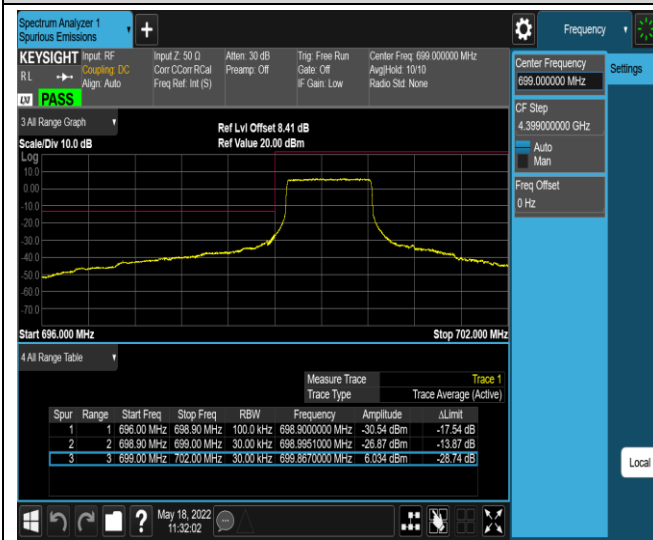

Band7-5MHz-16QAM-20775-1RB#0

Band7-5MHz-16QAM-20775-1RB#24

Band7-20MHz-16QAM-20850-1RB#0

Band7-20MHz-16QAM-20850-1RB#99

Band12-1.4MHz-QPSK-23017-6RB#0

Band12-1.4MHz-QPSK-23173-1RB#0

Band12-1.4MHz-QPSK-23173-1RB#5