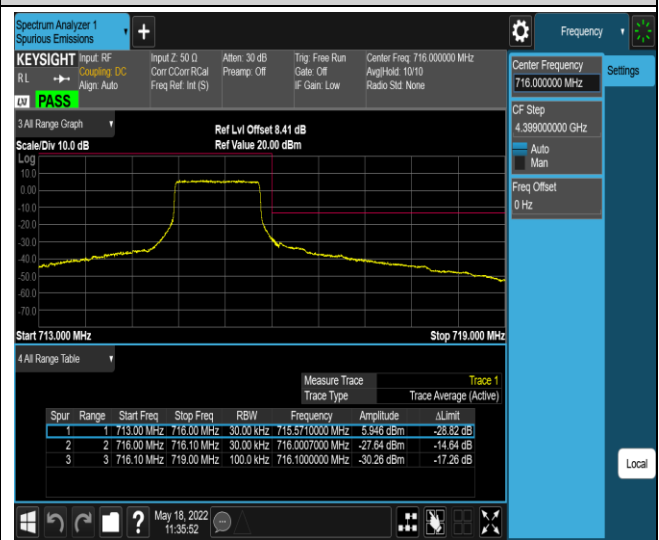

Band12-1.4MHz-QPSK-23173-6RB#0

Band12-1.4MHz-16QAM-23017-1RB#5