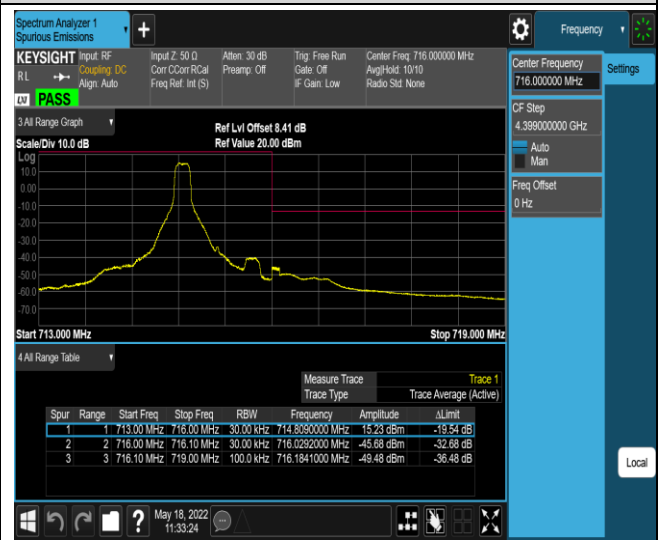

Band7-5MHz-16QAM-20775-1RB#0

Band7-5MHz-16QAM-20775-1RB#24

Band7-20MHz-16QAM-20850-1RB#0

Band7-20MHz-16QAM-20850-1RB#99

Band12-1.4MHz-QPSK-23017-6RB#0

Band12-1.4MHz-QPSK-23173-1RB#0

Band12-1.4MHz-QPSK-23173-1RB#5