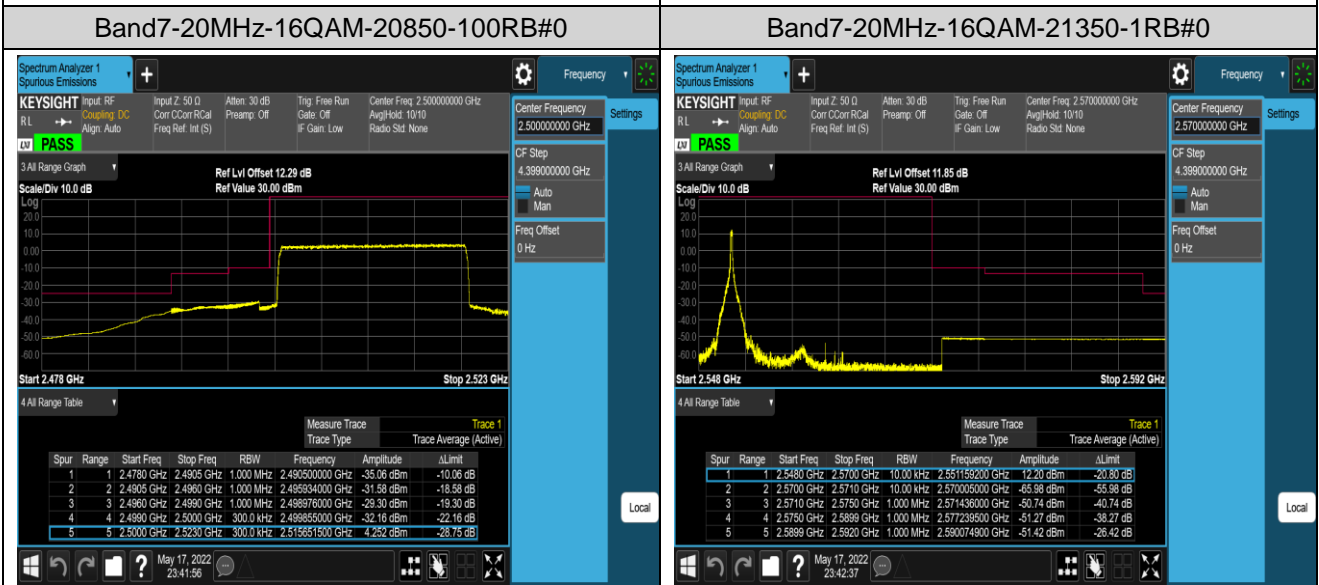

Band7-5MHz-16QAM-20775-1RB#0

Band7-5MHz-16QAM-20775-1RB#24

Band7-20MHz-16QAM-20850-1RB#0

Band7-20MHz-16QAM-20850-1RB#99

Band12-1.4MHz-QPSK-23017-6RB#0

Band12-1.4MHz-QPSK-23173-1RB#0

Band12-1.4MHz-QPSK-23173-1RB#5