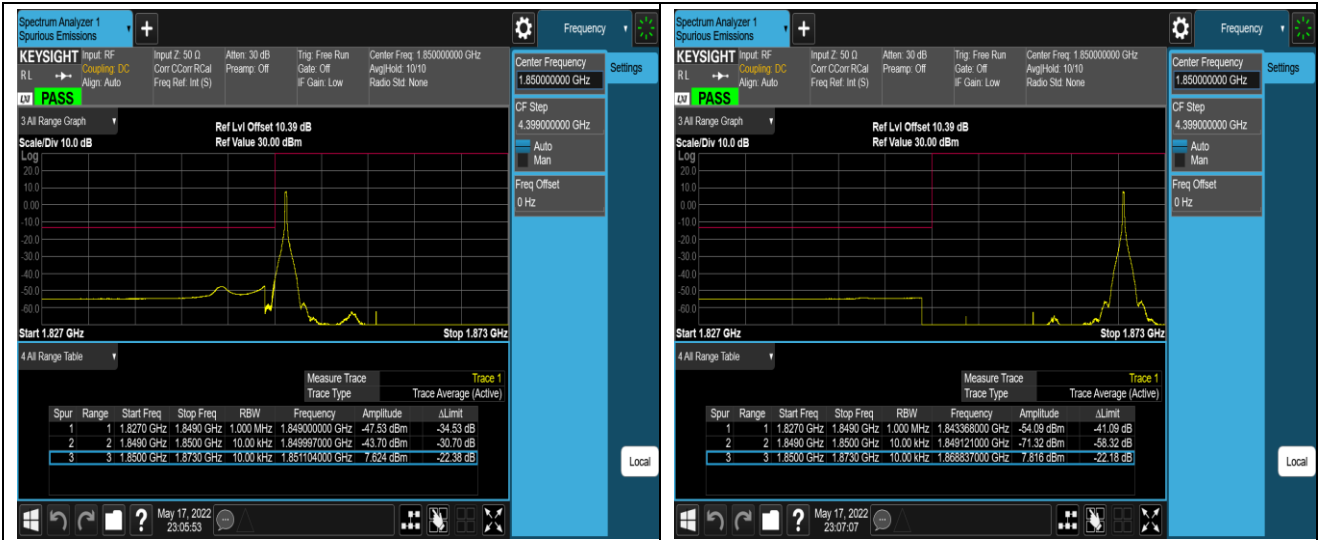

Band2-20MHz-16QAM-18700-1RB#0

Band2-20MHz-16QAM-18700-1RB#99