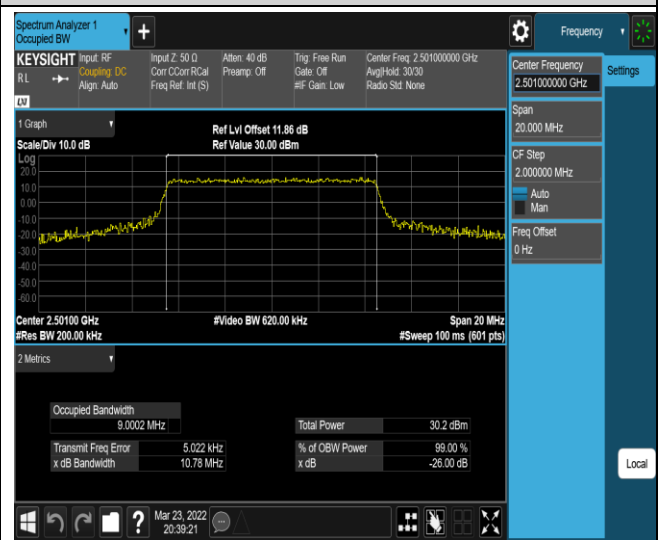

Band41-10MHz-QPSK-40620-50RB#0

Band41-10MHz-QPSK-41540-50RB#0

Band41-10MHz-16QAM-39700-50RB#0

Band41-10MHz-16QAM-40620-50RB#0

Band41-10MHz-16QAM-41540-50RB#0

Band41-15MHz-QPSK-39725-75RB#0

Band41-15MHz-QPSK-40620-75RB#0