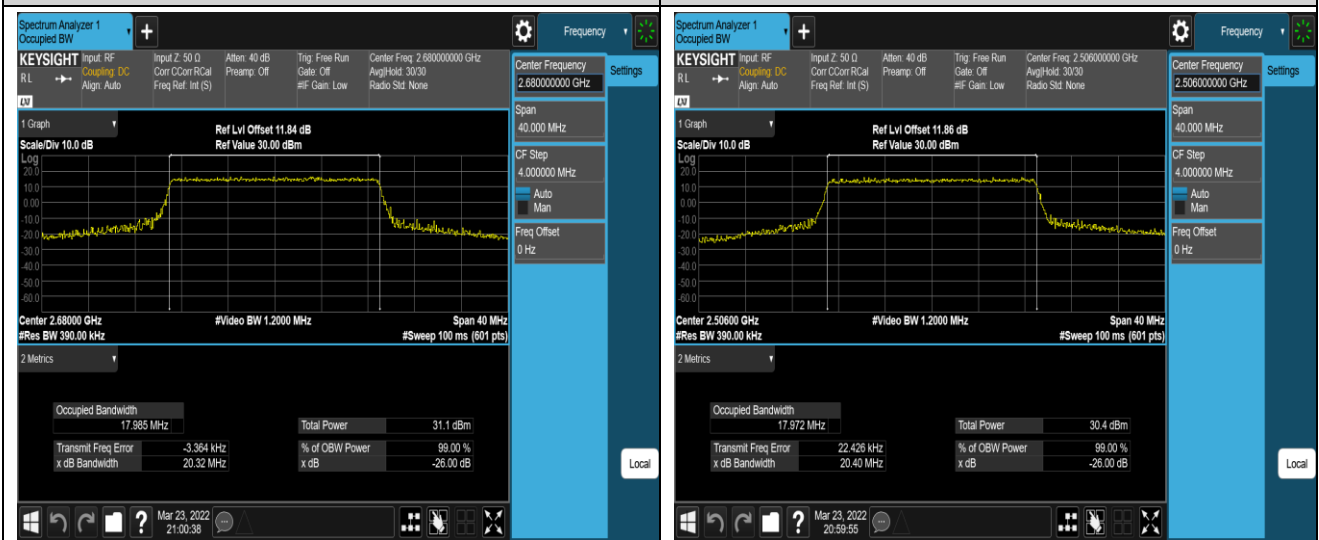

Band41-20MHz-QPSK-41490-100RB#0

Band41-20MHz-16QAM-39750-100RB#0