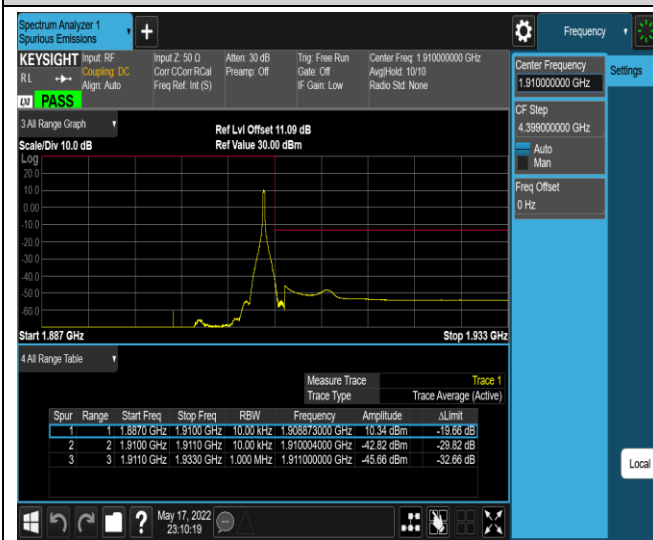

Remark: All bandwidth and all modulation had been tested, but only the worst case data displayed in this report.

Test Graphs

Band2-20MHz-QPSK-18700-100RB#0

Band2-20MHz-QPSK-19100-1RB#0

Band2-20MHz-QPSK-19100-1RB#99

Band2-20MHz-QPSK-19100-100RB#0

Band2-20MHz-16QAM-18700-1RB#0

Band2-20MHz-16QAM-18700-1RB#99

Band2-20MHz-16QAM-18700-100RB#0

Band2-20MHz-16QAM-19100-1RB#0

Band2-20MHz-16QAM-19100-1RB#99

Band2-20MHz-16QAM-19100-100RB#0