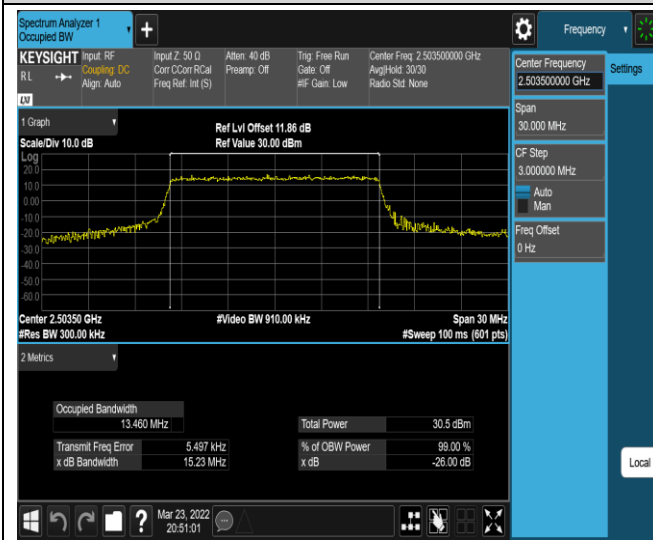

Band41-10MHz-QPSK-40620-50RB#0

Band41-10MHz-QPSK-41540-50RB#0

Band41-10MHz-16QAM-39700-50RB#0

Band41-10MHz-16QAM-40620-50RB#0

Band41-10MHz-16QAM-41540-50RB#0

Band41-15MHz-QPSK-39725-75RB#0

Band41-15MHz-QPSK-40620-75RB#0