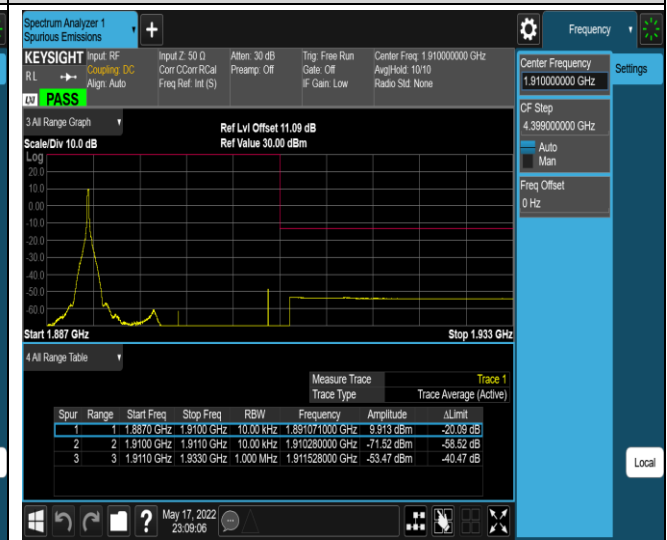

Remark: All bandwidth and all modulation had been tested, but only the worst case data displayed in this report.

Test Graphs

Band2-20MHz-QPSK-18700-100RB#0

Band2-20MHz-QPSK-19100-1RB#0

Band2-20MHz-QPSK-19100-1RB#99