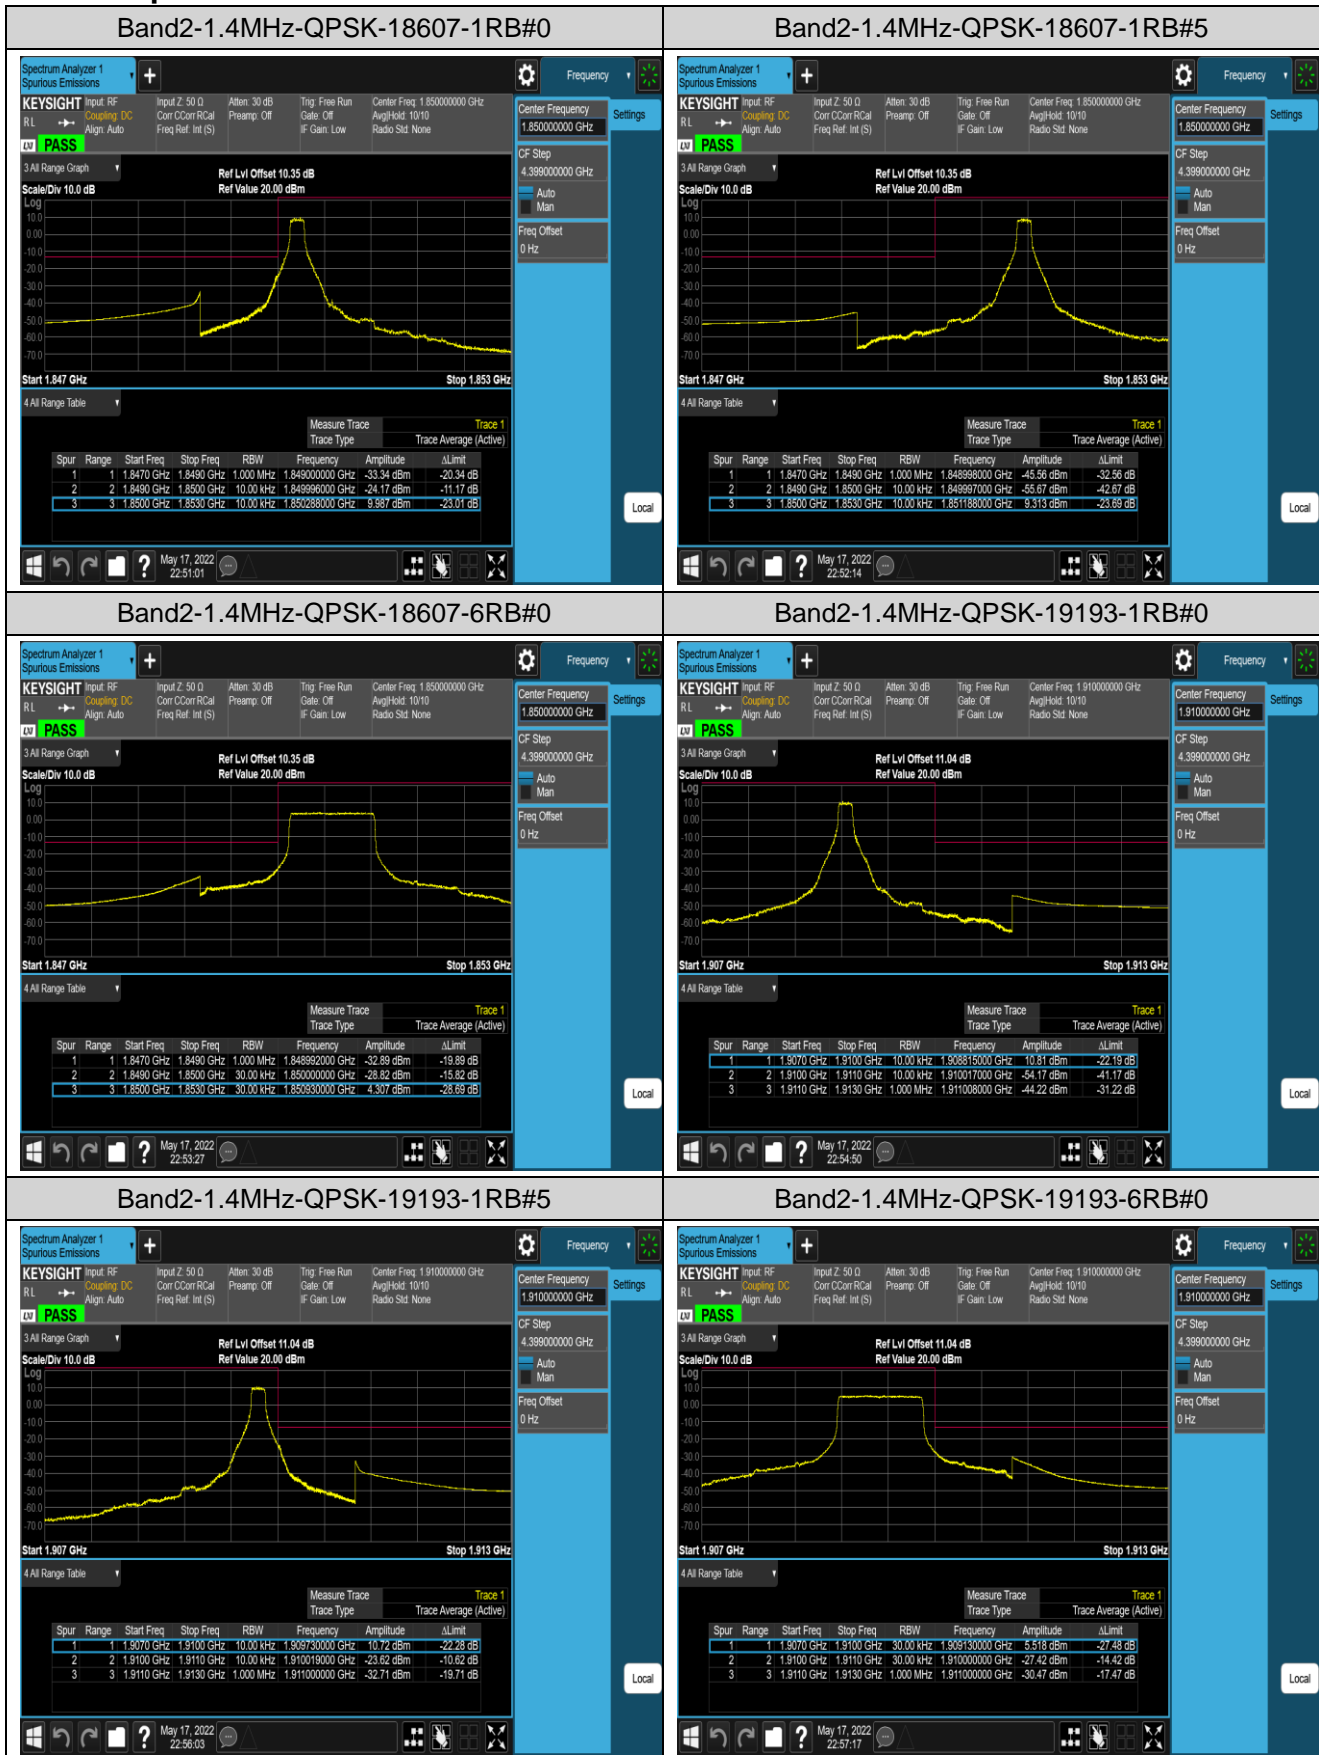

Test Graphs