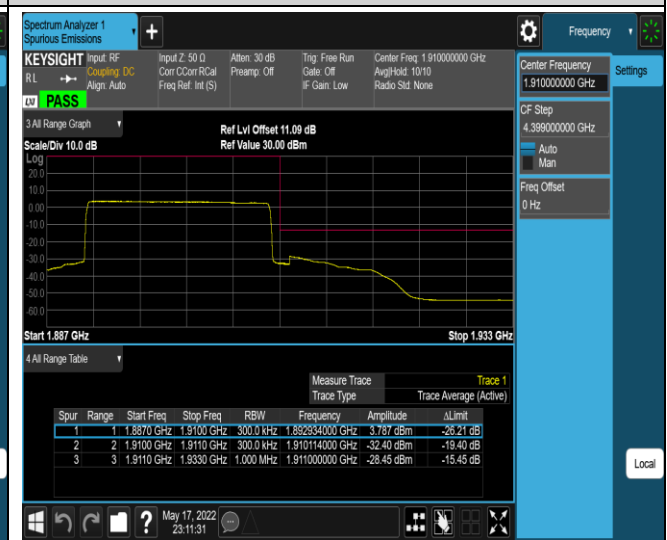

Remark: All bandwidth and all modulation had been tested, but only the worst case data displayed in this report.

Test Graphs

Band2-20MHz-QPSK-18700-100RB#0

Band2-20MHz-QPSK-19100-1RB#0

Band2-20MHz-QPSK-19100-1RB#99

Band2-20MHz-QPSK-19100-100RB#0

Band2-20MHz-16QAM-18700-1RB#0

Band2-20MHz-16QAM-18700-1RB#99

Band2-20MHz-16QAM-18700-100RB#0

Band2-20MHz-16QAM-19100-1RB#0

Band2-20MHz-16QAM-19100-1RB#99

Band2-20MHz-16QAM-19100-100RB#0