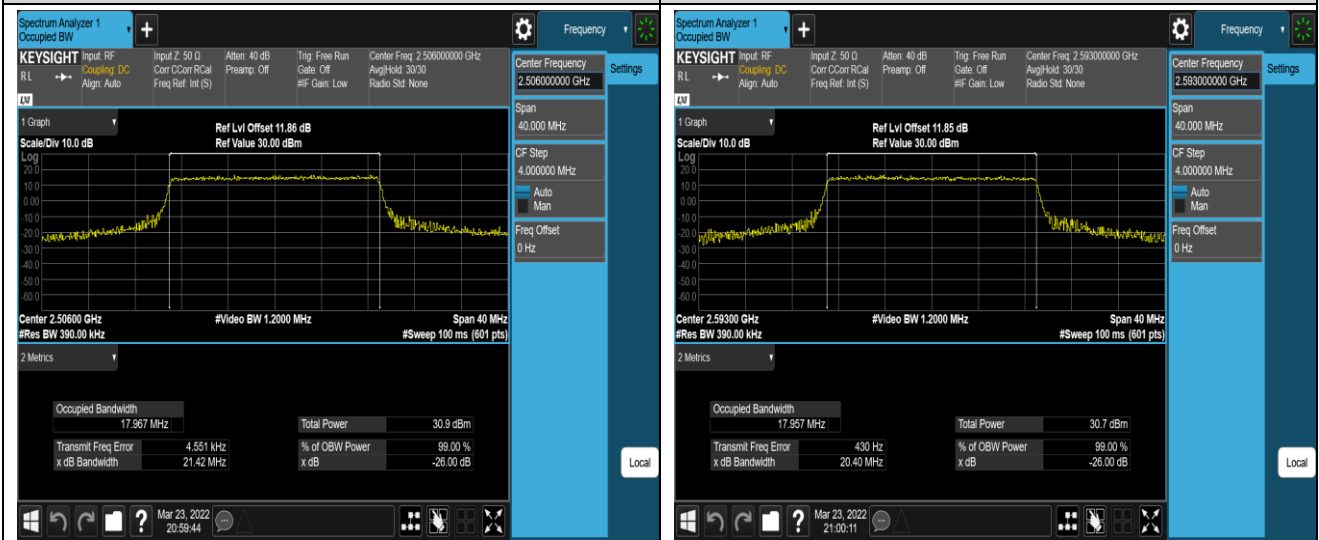

Band41-15MHz-QPSK-41515-75RB#0

Band41-15MHz-16QAM-39725-75RB#0

Band41-15MHz-16QAM-40620-75RB#0

Band41-15MHz-16QAM-41515-75RB#0

Band41-20MHz-QPSK-39750-100RB#0

Band41-20MHz-QPSK-40620-100RB#0

Band41-20MHz-QPSK-41490-100RB#0