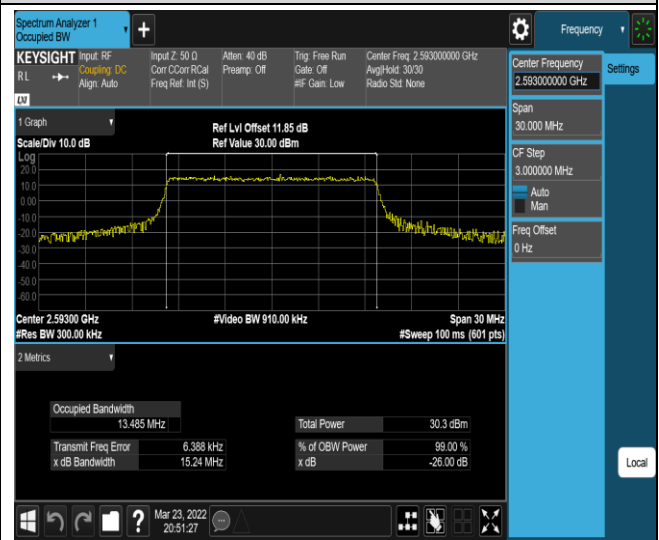

Band41-10MHz-QPSK-40620-50RB#0

Band41-10MHz-QPSK-41540-50RB#0

Band41-10MHz-16QAM-39700-50RB#0

Band41-10MHz-16QAM-40620-50RB#0

Band41-10MHz-16QAM-41540-50RB#0

Band41-15MHz-QPSK-39725-75RB#0

Band41-15MHz-QPSK-40620-75RB#0