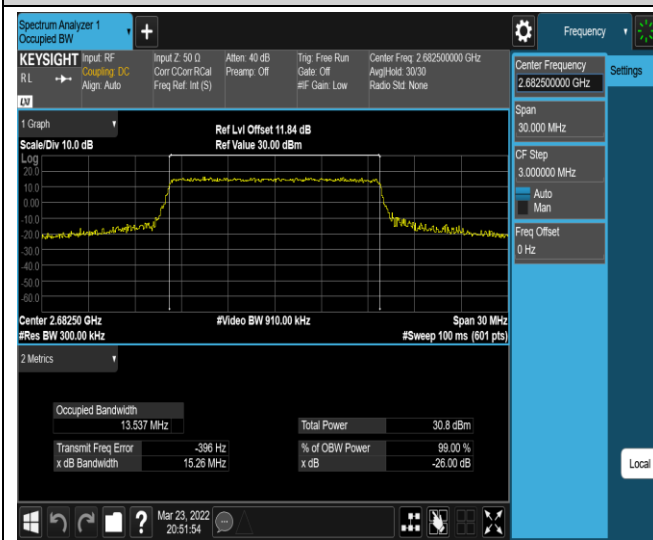

Band41-15MHz-QPSK-41515-75RB#0