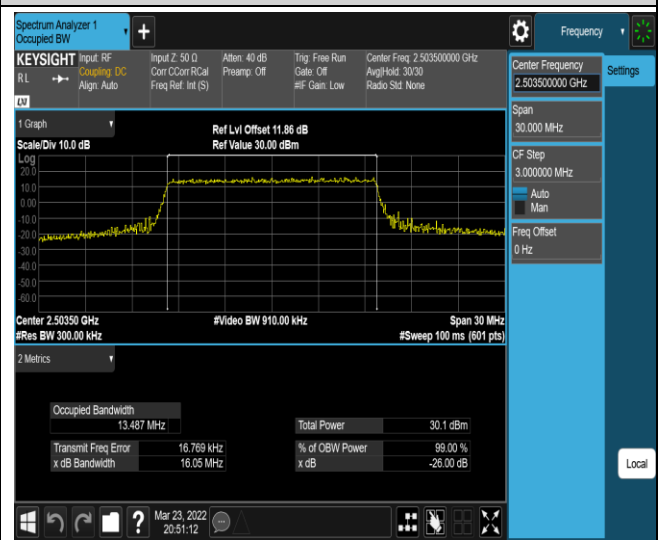

Band41-15MHz-16QAM-39725-75RB#0