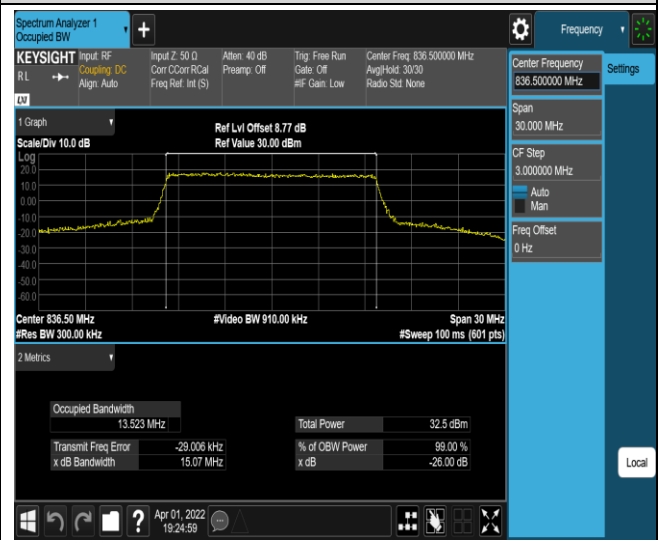

Band26-10MHz-16QAM-26915-50RB#0

Band26-10MHz-16QAM-26990-50RB#0

Band26-15MHz-QPSK-26865-75RB#0

Band26-15MHz-QPSK-26915-75RB#0

Band26-15MHz-QPSK-26965-75RB#0

Band26-15MHz-16QAM-26865-75RB#0

Band26-15MHz-16QAM-26915-75RB#0