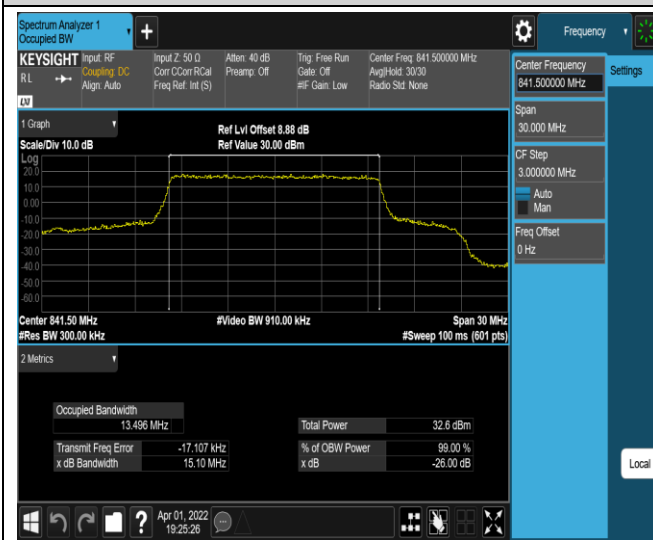

Band26-10MHz-16QAM-26915-50RB#0

Band26-10MHz-16QAM-26990-50RB#0

Band26-15MHz-QPSK-26865-75RB#0

Band26-15MHz-QPSK-26915-75RB#0

Band26-15MHz-QPSK-26965-75RB#0

Band26-15MHz-16QAM-26865-75RB#0

Band26-15MHz-16QAM-26915-75RB#0