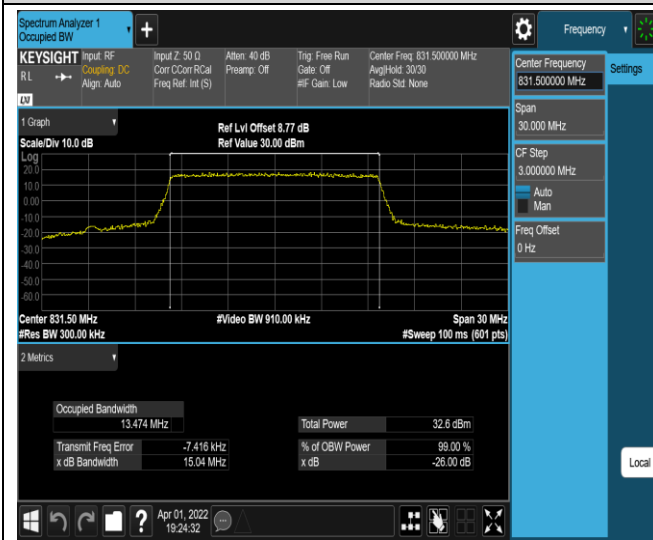

Band26-10MHz-16QAM-26915-50RB#0

Band26-10MHz-16QAM-26990-50RB#0

Band26-15MHz-QPSK-26865-75RB#0

Band26-15MHz-QPSK-26915-75RB#0

Band26-15MHz-QPSK-26965-75RB#0

Band26-15MHz-16QAM-26865-75RB#0

Band26-15MHz-16QAM-26915-75RB#0