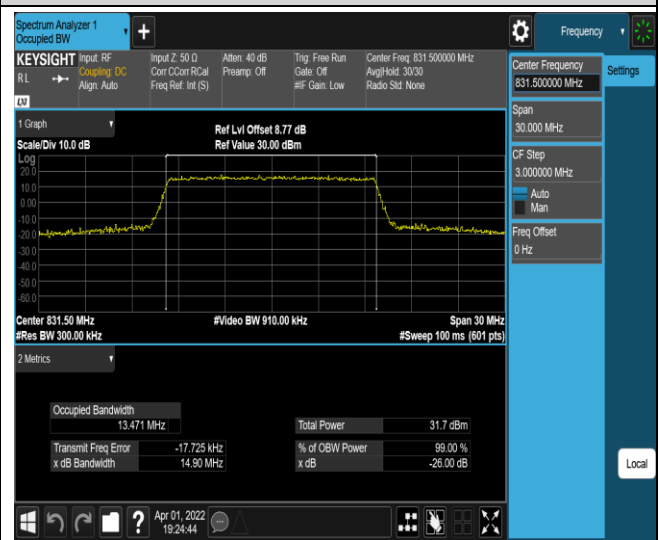

Band26-10MHz-16QAM-26915-50RB#0

Band26-10MHz-16QAM-26990-50RB#0

Band26-15MHz-QPSK-26865-75RB#0

Band26-15MHz-QPSK-26915-75RB#0

Band26-15MHz-QPSK-26965-75RB#0

Band26-15MHz-16QAM-26865-75RB#0

Band26-15MHz-16QAM-26915-75RB#0