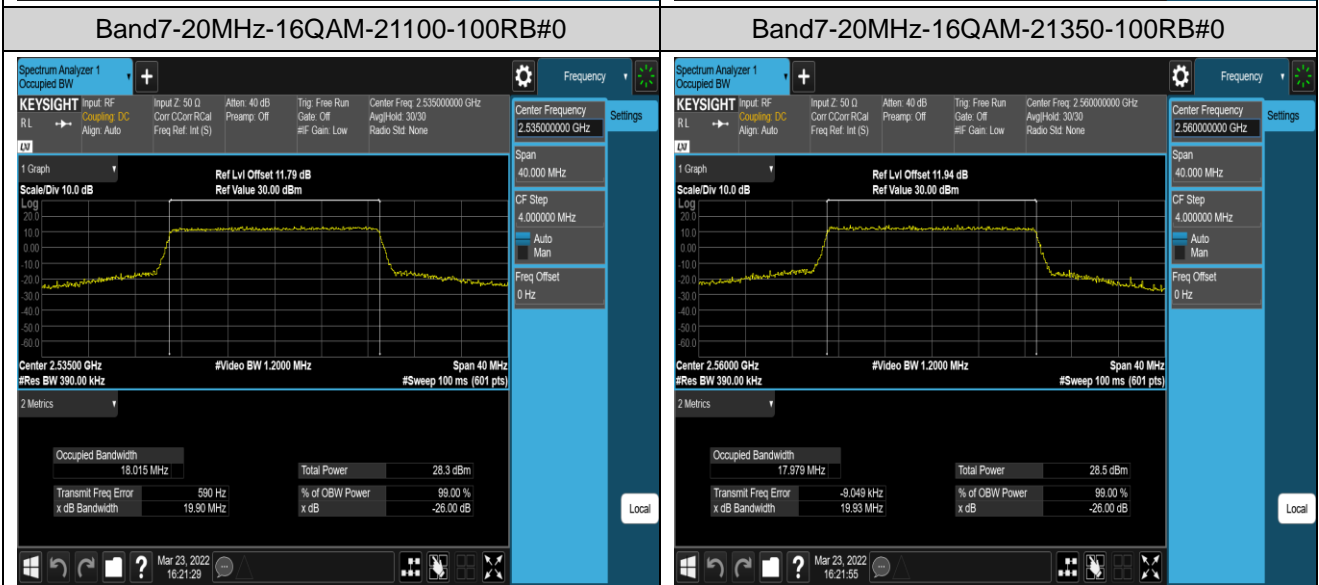

Band7-10MHz-16QAM-20800-50RB#0

Band7-10MHz-16QAM-21100-50RB#0

Band7-10MHz-16QAM-21400-50RB#0

Band7-15MHz-QPSK-20825-75RB#0

Band7-15MHz-QPSK-21100-75RB#0

Band12-1.4MHz-QPSK-23173-6RB#0

Band12-1.4MHz-16QAM-23017-6RB#0