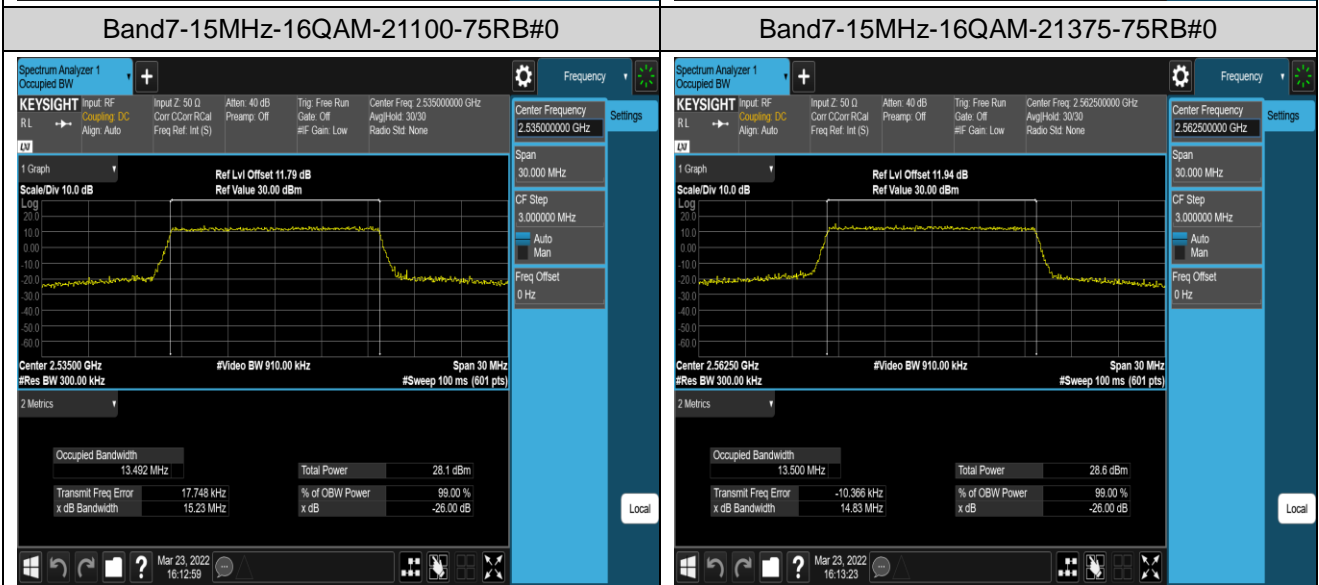

Band7-10MHz-16QAM-20800-50RB#0

Band7-10MHz-16QAM-21100-50RB#0

Band7-10MHz-16QAM-21400-50RB#0

Band7-15MHz-QPSK-20825-75RB#0

Band7-15MHz-QPSK-21100-75RB#0

Band12-1.4MHz-QPSK-23173-6RB#0

Band12-1.4MHz-16QAM-23017-6RB#0