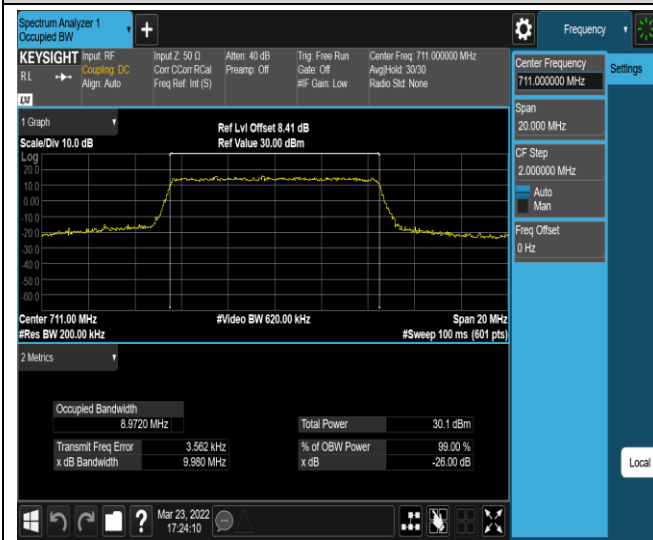

Band12-10MHz-QPSK-23130-50RB#0

Band12-10MHz-16QAM-23095-50RB#0