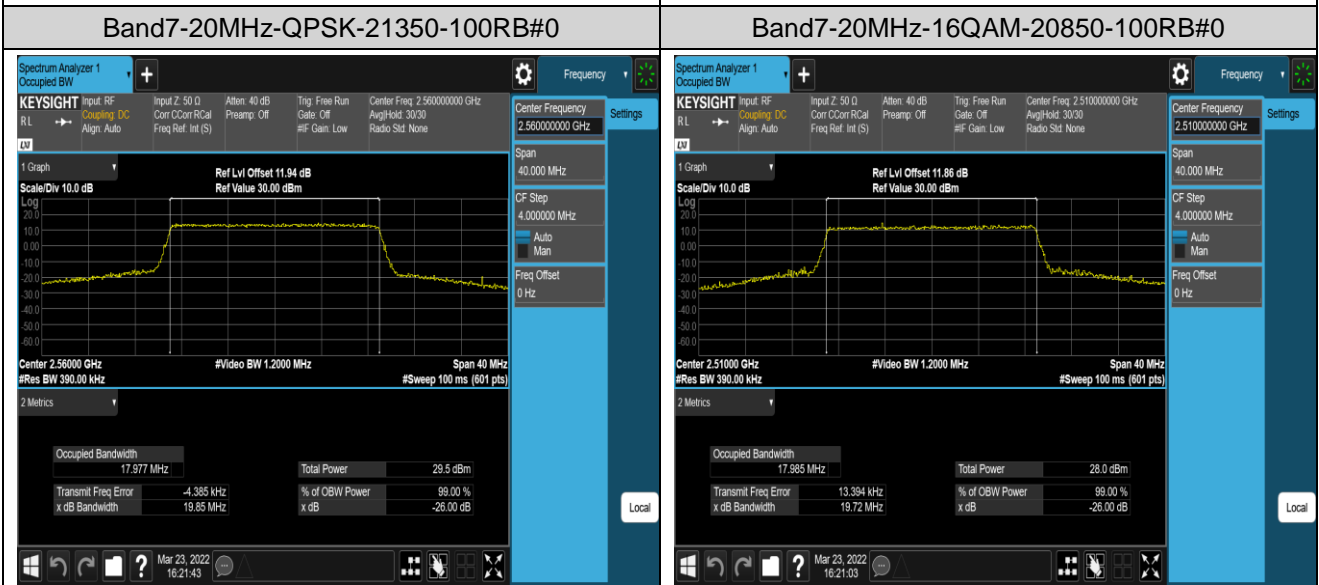

Band7-10MHz-16QAM-20800-50RB#0

Band7-10MHz-16QAM-21100-50RB#0

Band7-10MHz-16QAM-21400-50RB#0

Band7-15MHz-QPSK-20825-75RB#0

Band7-15MHz-QPSK-21100-75RB#0

Band12-1.4MHz-QPSK-23173-6RB#0

Band12-1.4MHz-16QAM-23017-6RB#0