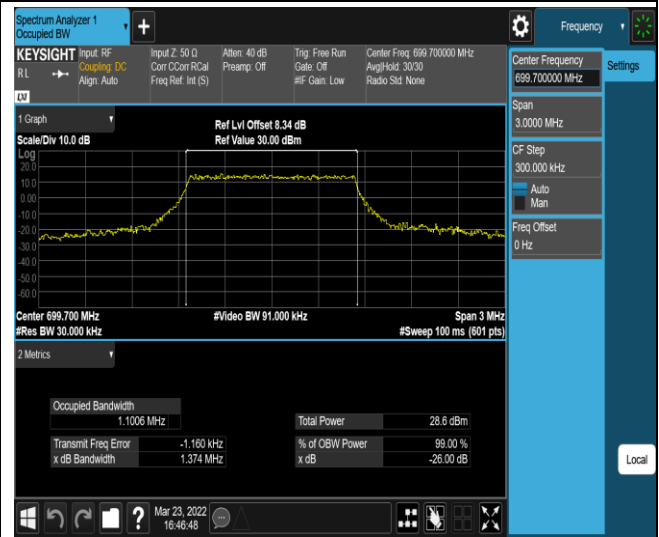

Band7-10MHz-16QAM-20800-50RB#0

Band7-10MHz-16QAM-21100-50RB#0

Band7-10MHz-16QAM-21400-50RB#0

Band7-15MHz-QPSK-20825-75RB#0

Band7-15MHz-QPSK-21100-75RB#0

Band12-1.4MHz-QPSK-23173-6RB#0

Band12-1.4MHz-16QAM-23017-6RB#0