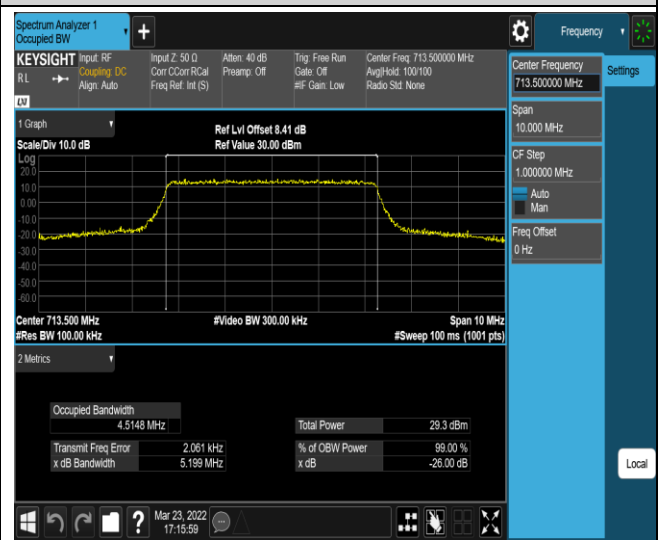

Band12-5MHz-16QAM-23155-25RB#0

Band12-10MHz-QPSK-23095-50RB#0