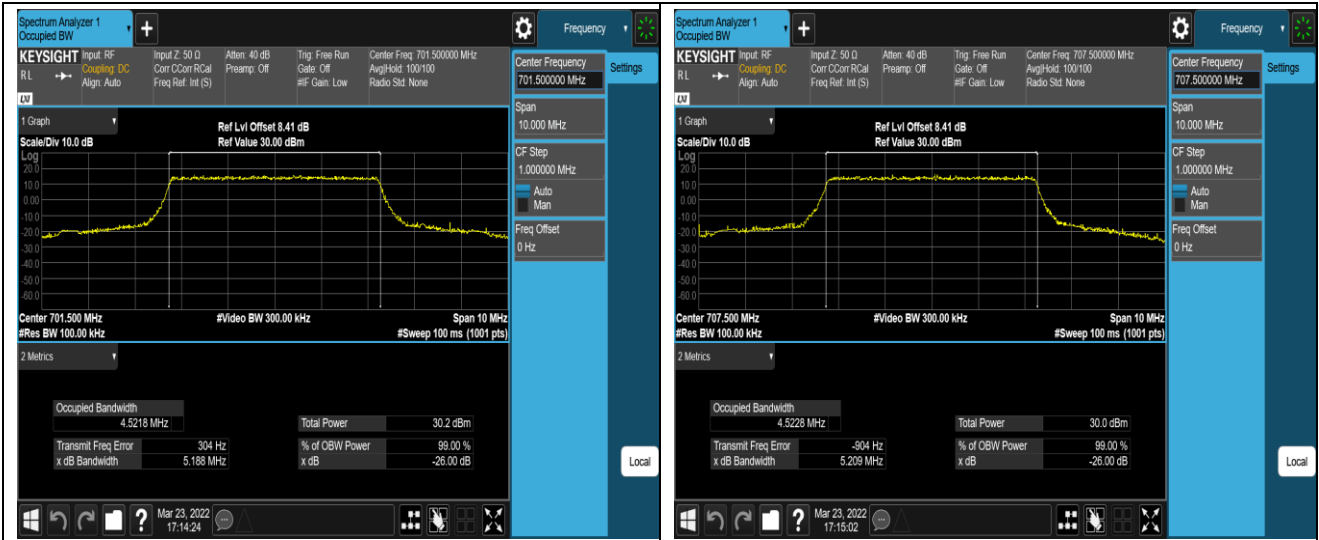

Band12-3MHz-16QAM-23165-15RB#0

Band12-5MHz-QPSK-23035-25RB#0

Band12-5MHz-QPSK-23095-25RB#0

Band12-5MHz-QPSK-23155-25RB#0

Band12-5MHz-16QAM-23035-25RB#0

Band12-5MHz-16QAM-23095-25RB#0

Band12-5MHz-16QAM-23155-25RB#0