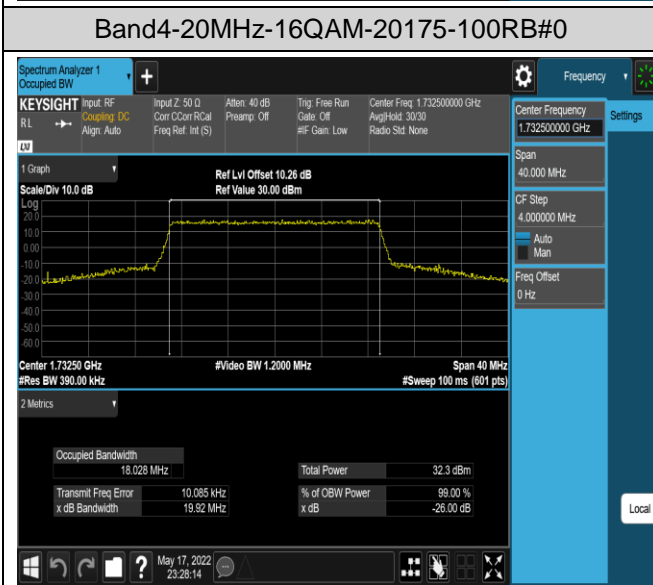

Band4-15MHz-QPSK-20325-75RB#0

Band4-15MHz-16QAM-20025-75RB#0

Band4-15MHz-16QAM-20175-75RB#0

Band4-15MHz-16QAM-20325-75RB#0

Band4-20MHz-QPSK-20050-100RB#0

Band4-20MHz-QPSK-20175-100RB#0

Band7-10MHz-QPSK-21400-50RB#0