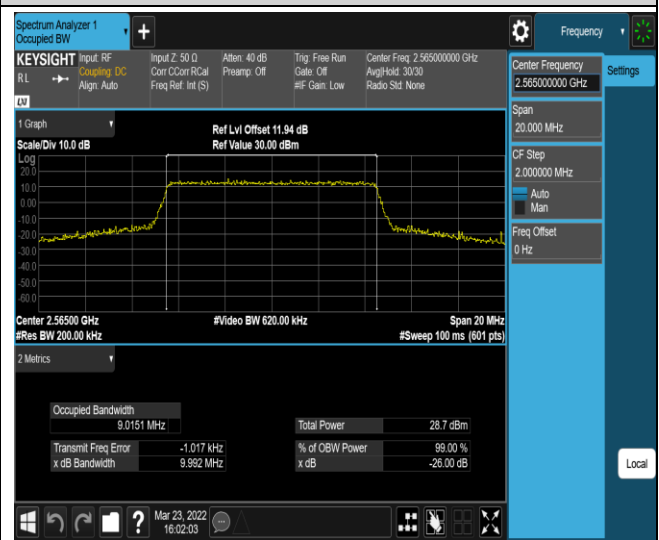

Band7-10MHz-16QAM-21400-50RB#0

Band7-15MHz-QPSK-21100-75RB#0