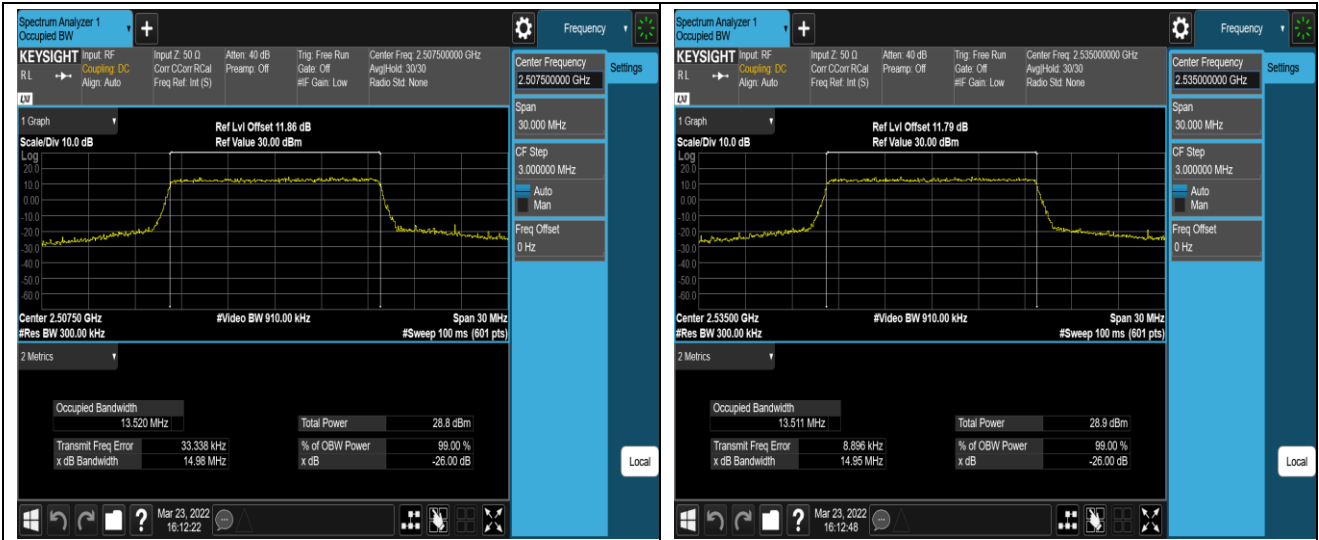

Band7-10MHz-16QAM-20800-50RB#0

Band7-10MHz-16QAM-21100-50RB#0

Band7-10MHz-16QAM-21400-50RB#0

Band7-15MHz-QPSK-20825-75RB#0

Band7-15MHz-QPSK-21100-75RB#0

Band12-1.4MHz-QPSK-23173-6RB#0

Band12-1.4MHz-16QAM-23017-6RB#0