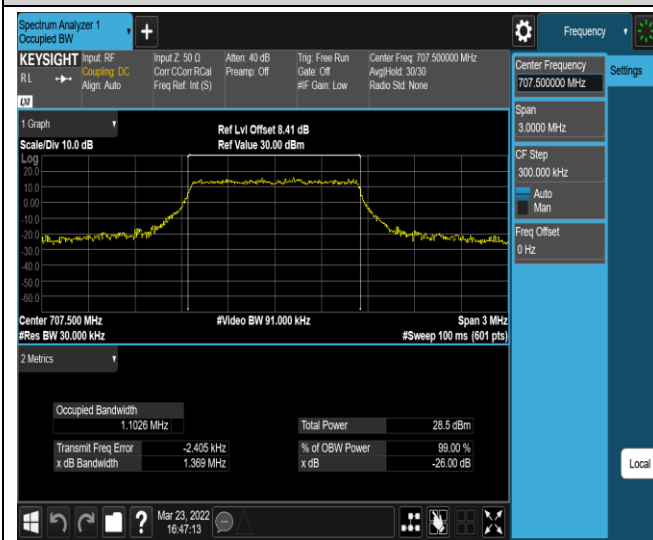

Band12-1.4MHz-16QAM-23095-6RB#0

Band12-3MHz-QPSK-23025-15RB#0