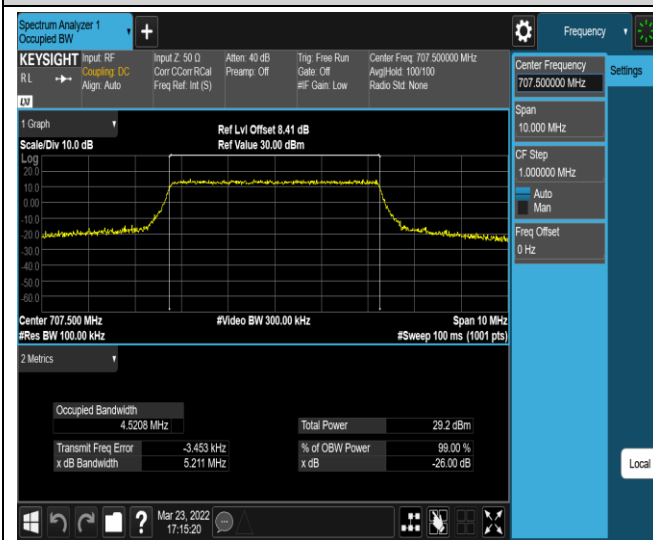

Band12-3MHz-16QAM-23165-15RB#0

Band12-5MHz-QPSK-23035-25RB#0

Band12-5MHz-QPSK-23095-25RB#0

Band12-5MHz-QPSK-23155-25RB#0

Band12-5MHz-16QAM-23035-25RB#0

Band12-5MHz-16QAM-23095-25RB#0

Band12-5MHz-16QAM-23155-25RB#0