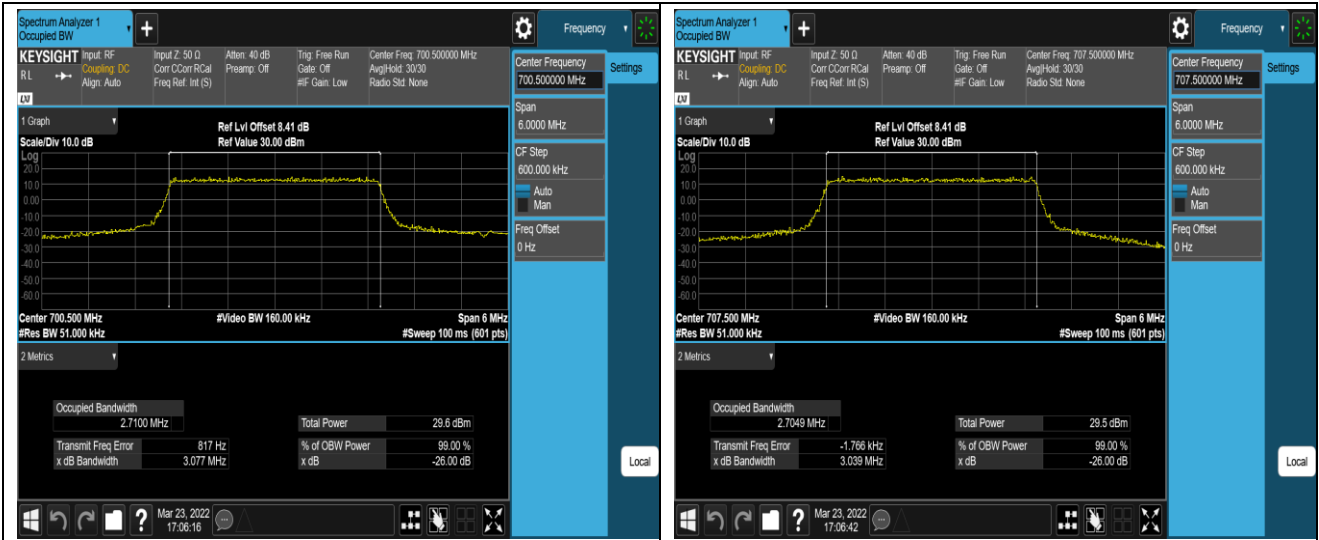

Band12-3MHz-QPSK-23025-15RB#0

Band12-3MHz-QPSK-23095-15RB#0

Band12-3MHz-QPSK-23165-15RB#0

Band12-3MHz-16QAM-23025-15RB#0