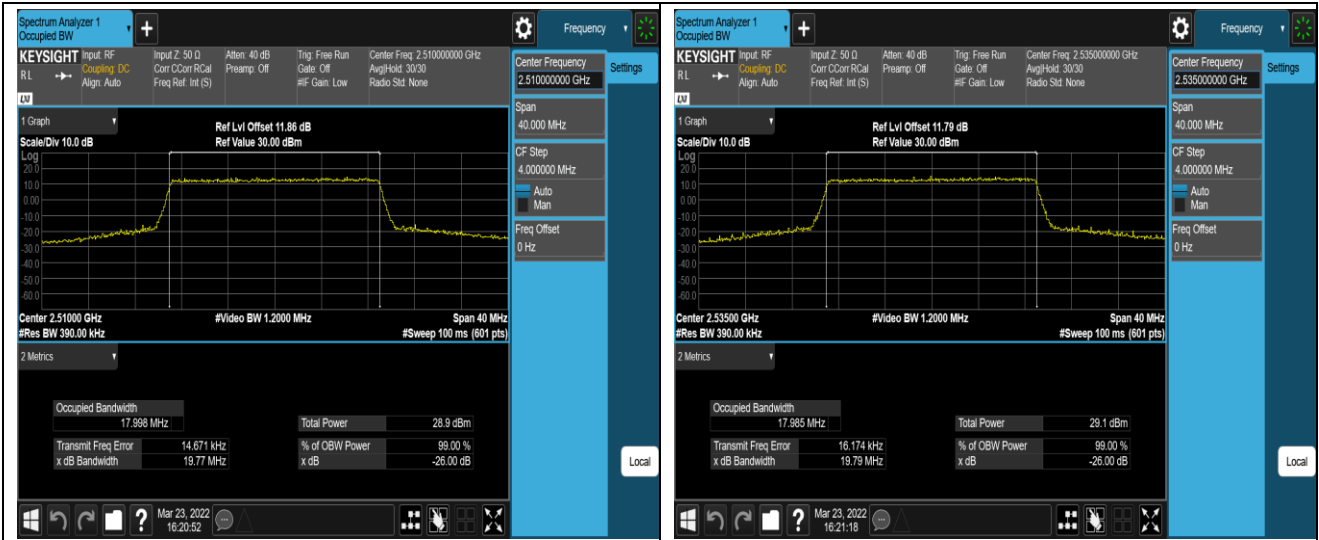

Band7-10MHz-16QAM-20800-50RB#0

Band7-10MHz-16QAM-21100-50RB#0

Band7-10MHz-16QAM-21400-50RB#0

Band7-15MHz-QPSK-20825-75RB#0

Band7-15MHz-QPSK-21100-75RB#0

Band12-1.4MHz-QPSK-23173-6RB#0

Band12-1.4MHz-16QAM-23017-6RB#0