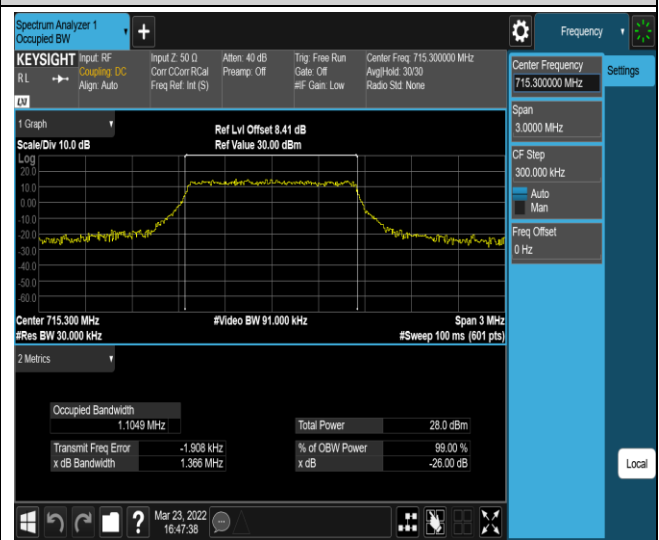

Band12-1.4MHz-16QAM-23173-6RB#0

Band12-3MHz-QPSK-23095-15RB#0