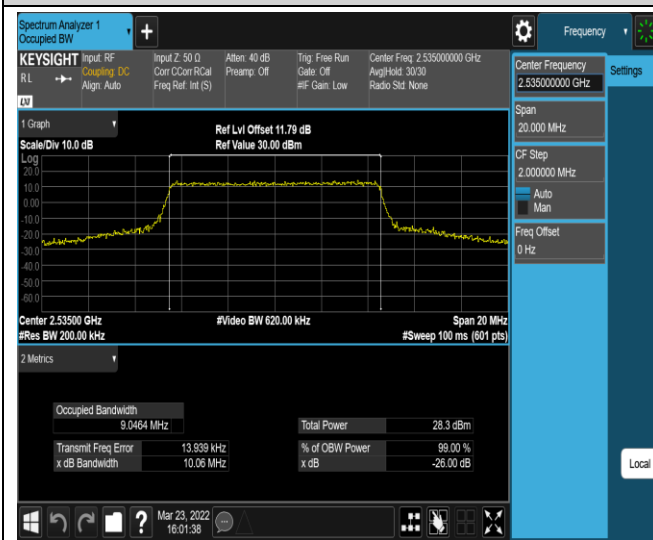

Band7-10MHz-16QAM-21100-50RB#0

Band7-15MHz-QPSK-20825-75RB#0