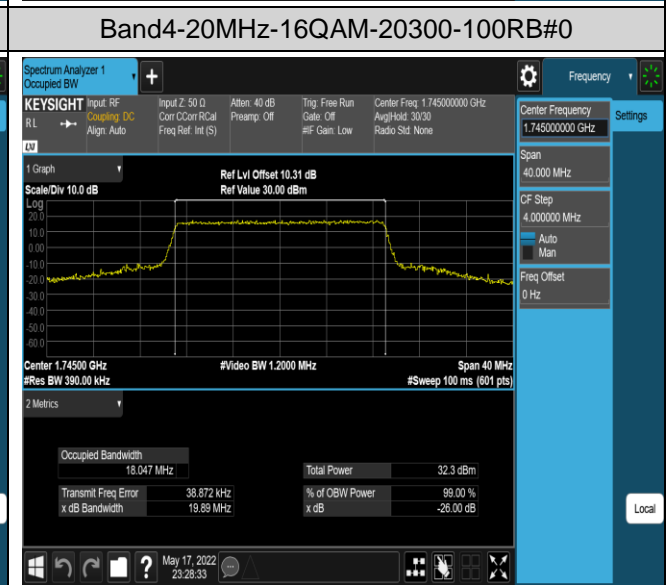

Band4-15MHz-QPSK-20325-75RB#0

Band4-15MHz-16QAM-20025-75RB#0

Band4-15MHz-16QAM-20175-75RB#0

Band4-15MHz-16QAM-20325-75RB#0

Band4-20MHz-QPSK-20050-100RB#0

Band4-20MHz-QPSK-20175-100RB#0

Band7-10MHz-QPSK-21400-50RB#0