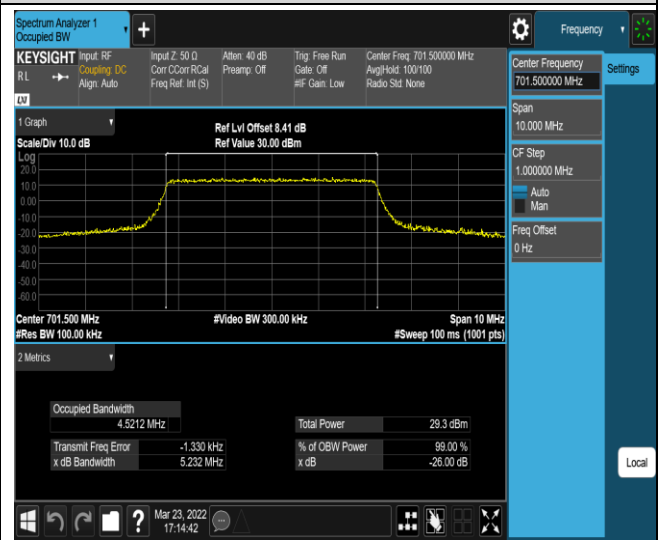

Band12-3MHz-16QAM-23165-15RB#0

Band12-5MHz-QPSK-23035-25RB#0

Band12-5MHz-QPSK-23095-25RB#0

Band12-5MHz-QPSK-23155-25RB#0

Band12-5MHz-16QAM-23035-25RB#0

Band12-5MHz-16QAM-23095-25RB#0

Band12-5MHz-16QAM-23155-25RB#0