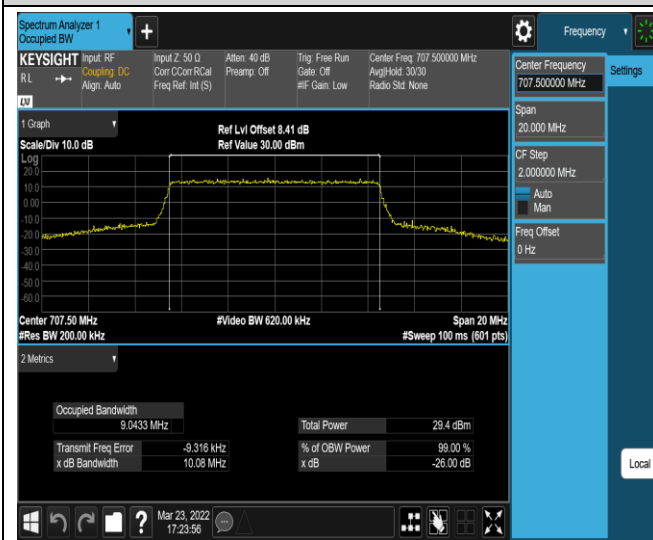

Band12-10MHz-16QAM-23095-50RB#0

Band17-5MHz-QPSK-23755-25RB#0