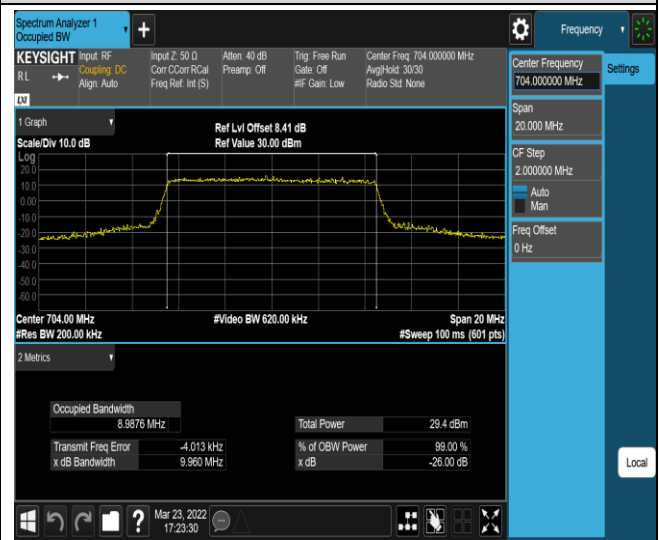

Band12-10MHz-16QAM-23060-50RB#0

Band12-10MHz-16QAM-23130-50RB#0