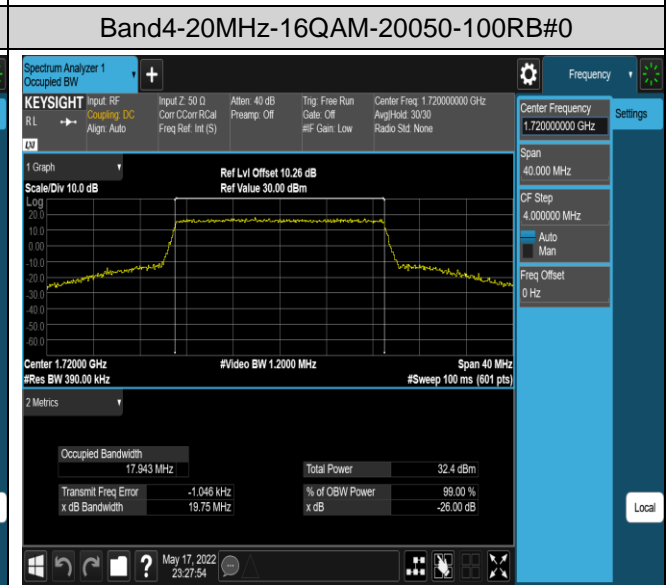

Band4-15MHz-QPSK-20325-75RB#0

Band4-15MHz-16QAM-20025-75RB#0

Band4-15MHz-16QAM-20175-75RB#0

Band4-15MHz-16QAM-20325-75RB#0

Band4-20MHz-QPSK-20050-100RB#0

Band4-20MHz-QPSK-20175-100RB#0

Band7-10MHz-QPSK-21400-50RB#0