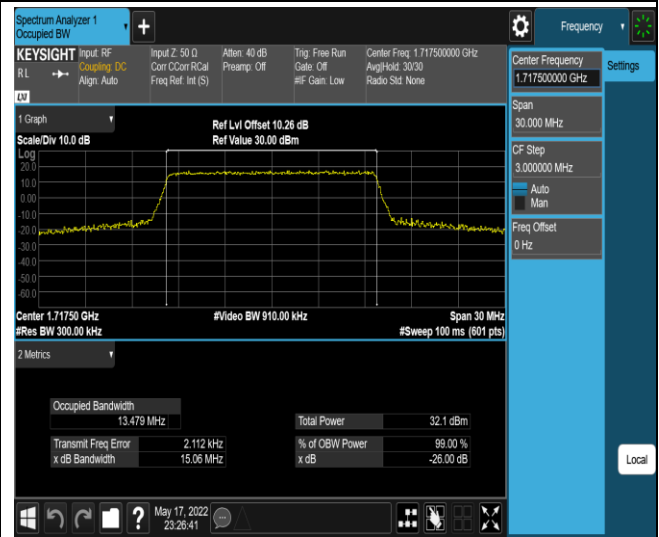

Band4-15MHz-QPSK-20325-75RB#0

Band4-15MHz-16QAM-20025-75RB#0

Band4-15MHz-16QAM-20175-75RB#0

Band4-15MHz-16QAM-20325-75RB#0

Band4-20MHz-QPSK-20050-100RB#0

Band4-20MHz-QPSK-20175-100RB#0

Band7-10MHz-QPSK-21400-50RB#0