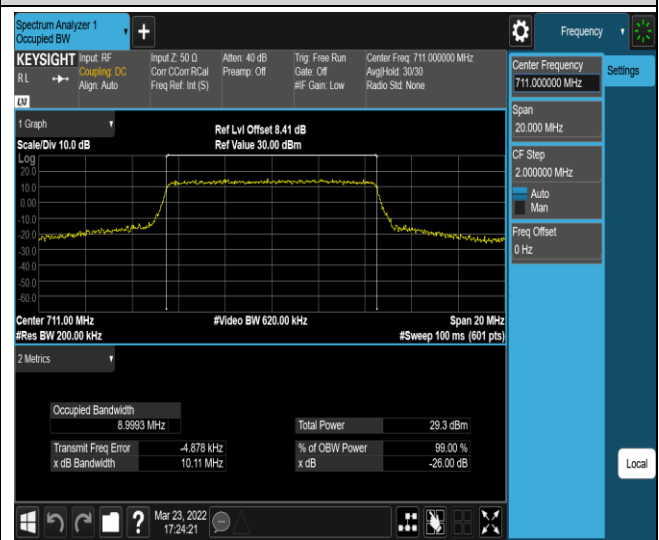

Band12-10MHz-16QAM-23130-50RB#0

Band17-5MHz-QPSK-23790-25RB#0