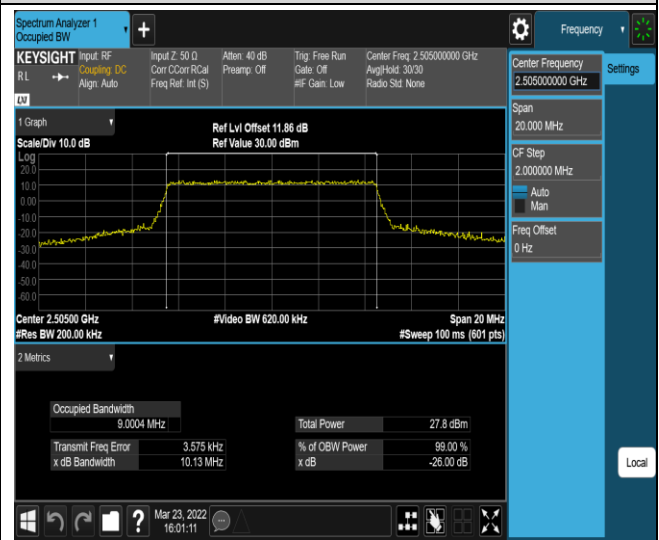

Band7-10MHz-16QAM-20800-50RB#0

Band7-10MHz-16QAM-21400-50RB#0