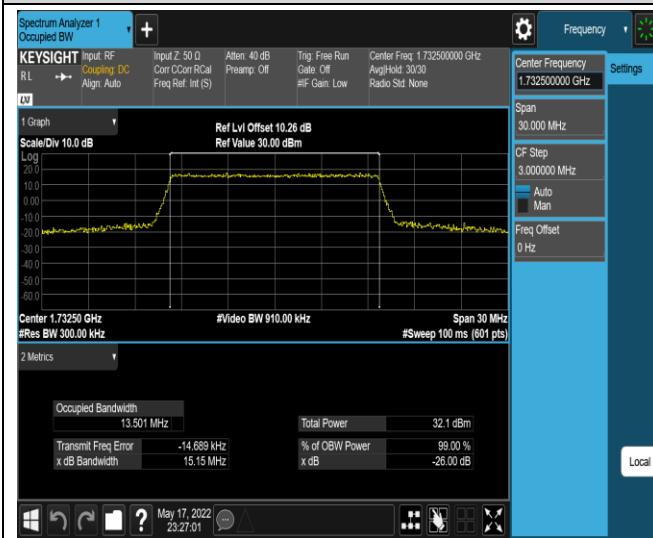

Band4-15MHz-QPSK-20325-75RB#0

Band4-15MHz-16QAM-20025-75RB#0

Band4-15MHz-16QAM-20175-75RB#0

Band4-15MHz-16QAM-20325-75RB#0

Band4-20MHz-QPSK-20050-100RB#0

Band4-20MHz-QPSK-20175-100RB#0

Band7-10MHz-QPSK-21400-50RB#0