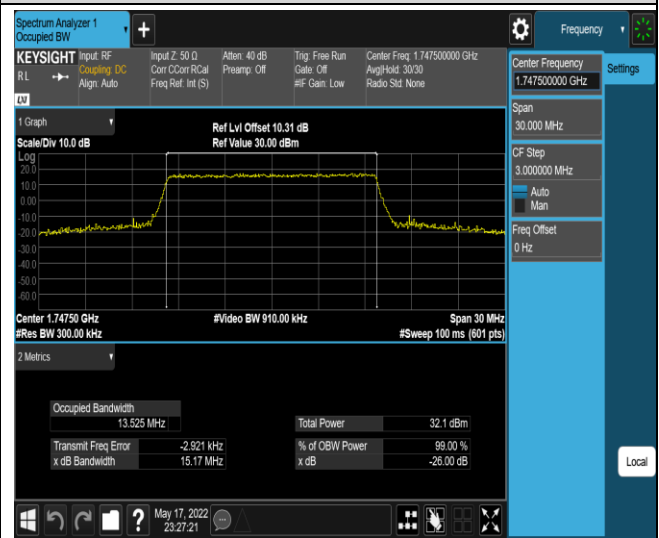

Band4-15MHz-QPSK-20325-75RB#0

Band4-15MHz-16QAM-20025-75RB#0

Band4-15MHz-16QAM-20175-75RB#0

Band4-15MHz-16QAM-20325-75RB#0

Band4-20MHz-QPSK-20050-100RB#0

Band4-20MHz-QPSK-20175-100RB#0

Band7-10MHz-QPSK-21400-50RB#0