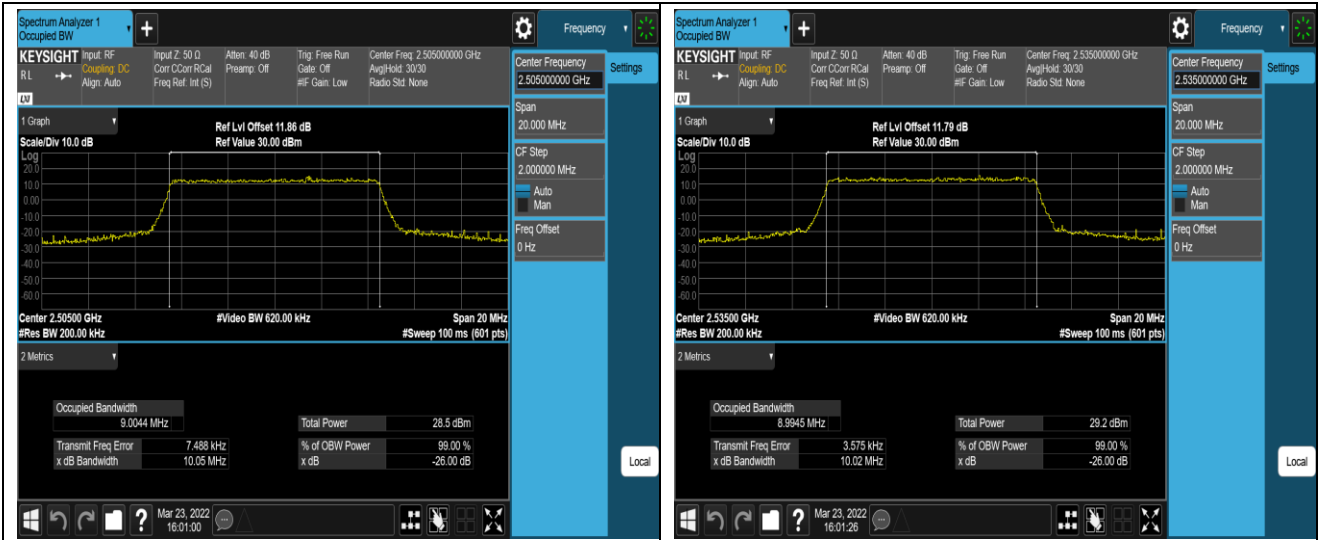

Band4-15MHz-QPSK-20325-75RB#0

Band4-15MHz-16QAM-20025-75RB#0

Band4-15MHz-16QAM-20175-75RB#0

Band4-15MHz-16QAM-20325-75RB#0

Band4-20MHz-QPSK-20050-100RB#0

Band4-20MHz-QPSK-20175-100RB#0

Band7-10MHz-QPSK-21400-50RB#0