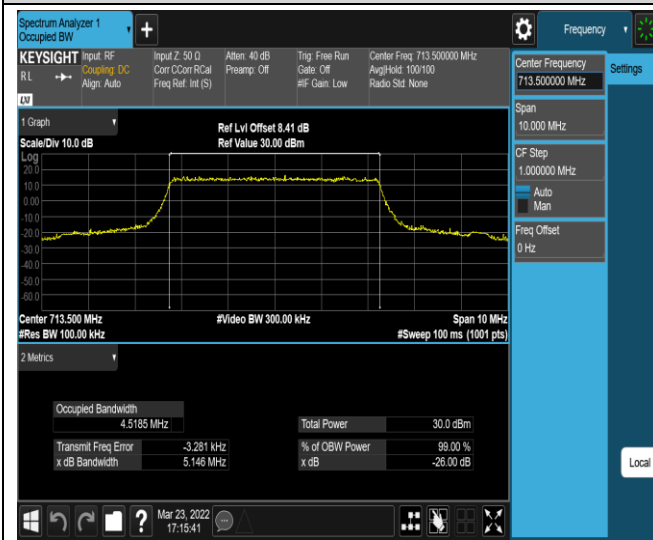

Band12-3MHz-16QAM-23165-15RB#0

Band12-5MHz-QPSK-23035-25RB#0

Band12-5MHz-QPSK-23095-25RB#0

Band12-5MHz-QPSK-23155-25RB#0

Band12-5MHz-16QAM-23035-25RB#0

Band12-5MHz-16QAM-23095-25RB#0

Band12-5MHz-16QAM-23155-25RB#0