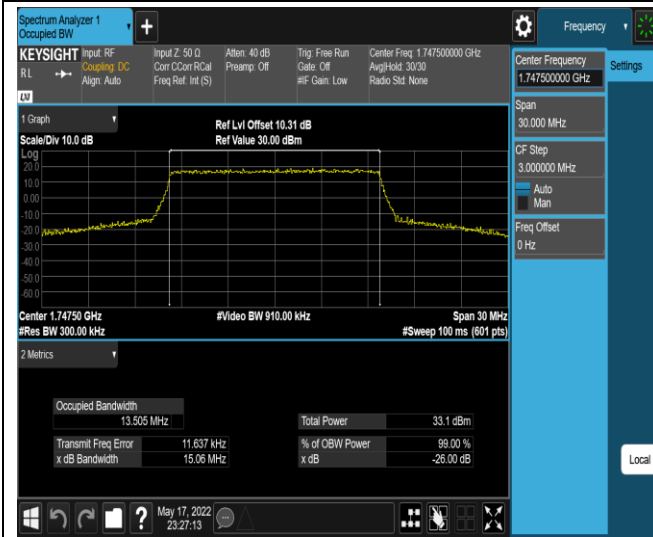

Band4-15MHz-QPSK-20325-75RB#0

Band4-15MHz-16QAM-20025-75RB#0

Band4-15MHz-16QAM-20175-75RB#0

Band4-15MHz-16QAM-20325-75RB#0

Band4-20MHz-QPSK-20050-100RB#0

Band4-20MHz-QPSK-20175-100RB#0

Band7-10MHz-QPSK-21400-50RB#0