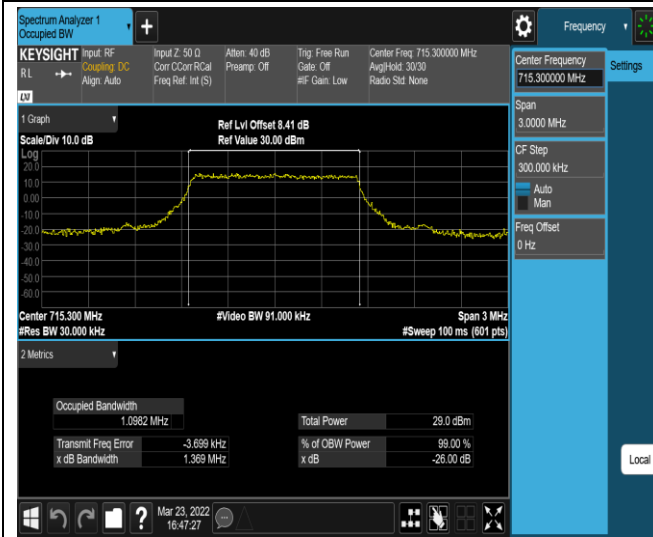

Band7-10MHz-16QAM-20800-50RB#0

Band7-10MHz-16QAM-21100-50RB#0

Band7-10MHz-16QAM-21400-50RB#0

Band7-15MHz-QPSK-20825-75RB#0

Band7-15MHz-QPSK-21100-75RB#0

Band12-1.4MHz-QPSK-23173-6RB#0

Band12-1.4MHz-16QAM-23017-6RB#0