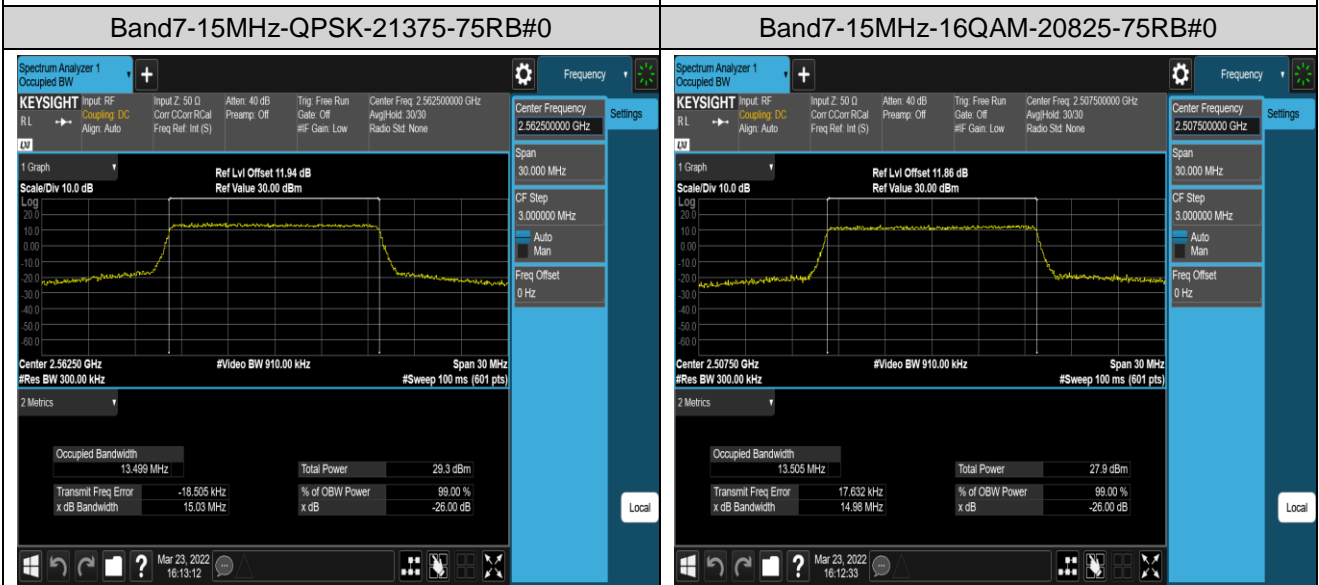

Band7-10MHz-16QAM-20800-50RB#0

Band7-10MHz-16QAM-21100-50RB#0

Band7-10MHz-16QAM-21400-50RB#0

Band7-15MHz-QPSK-20825-75RB#0

Band7-15MHz-QPSK-21100-75RB#0

Band12-1.4MHz-QPSK-23173-6RB#0

Band12-1.4MHz-16QAM-23017-6RB#0