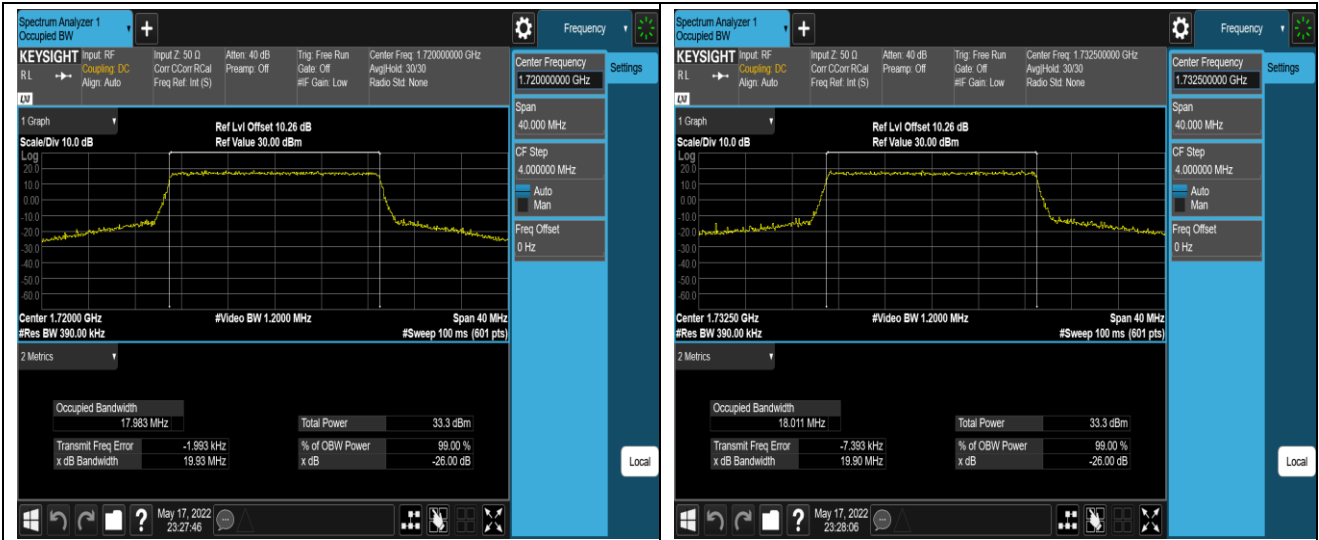

Band4-15MHz-QPSK-20325-75RB#0

Band4-15MHz-16QAM-20025-75RB#0

Band4-15MHz-16QAM-20175-75RB#0

Band4-15MHz-16QAM-20325-75RB#0

Band4-20MHz-QPSK-20050-100RB#0

Band4-20MHz-QPSK-20175-100RB#0

Band7-10MHz-QPSK-21400-50RB#0