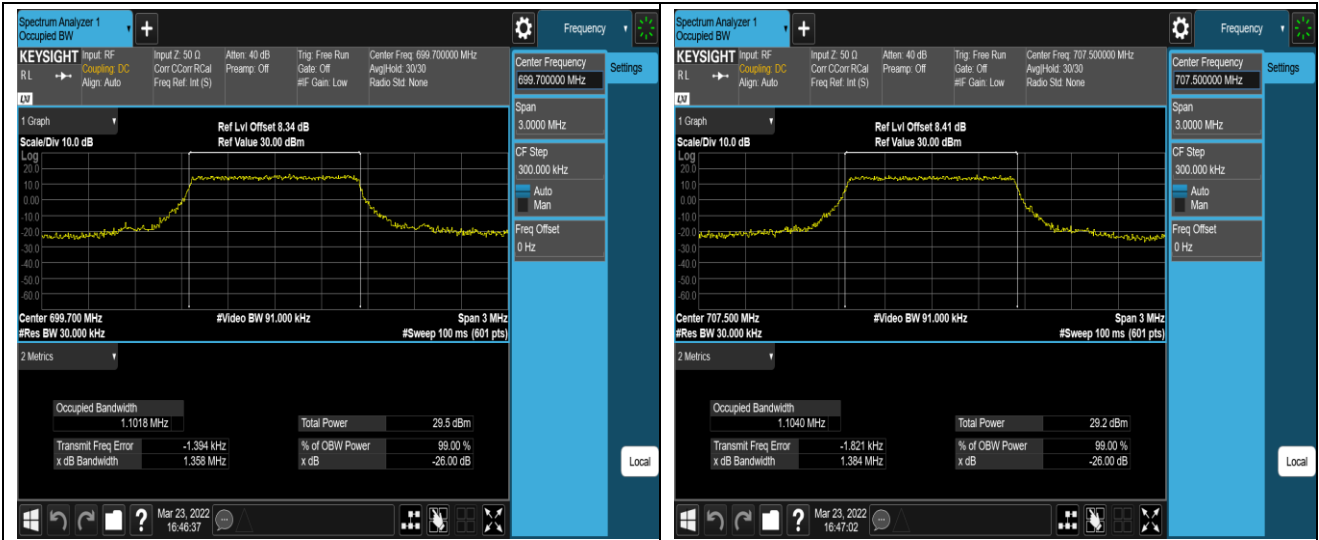

Band7-10MHz-16QAM-20800-50RB#0

Band7-10MHz-16QAM-21100-50RB#0

Band7-10MHz-16QAM-21400-50RB#0

Band7-15MHz-QPSK-20825-75RB#0

Band7-15MHz-QPSK-21100-75RB#0

Band12-1.4MHz-QPSK-23173-6RB#0

Band12-1.4MHz-16QAM-23017-6RB#0