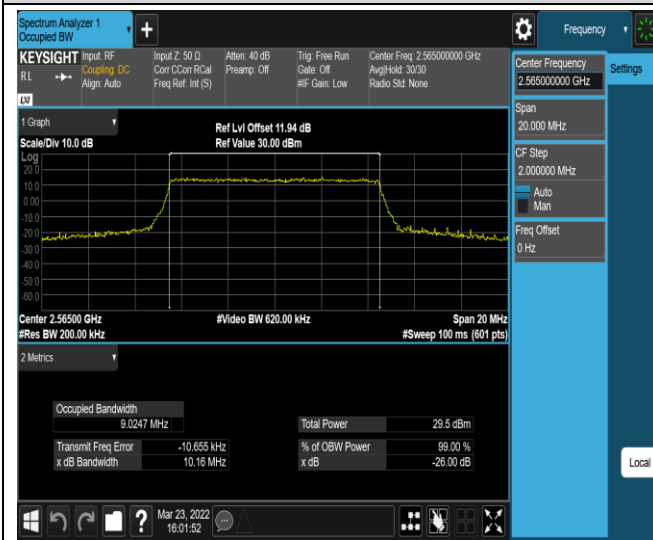

Band7-10MHz-QPSK-21400-50RB#0

Band7-10MHz-16QAM-21100-50RB#0