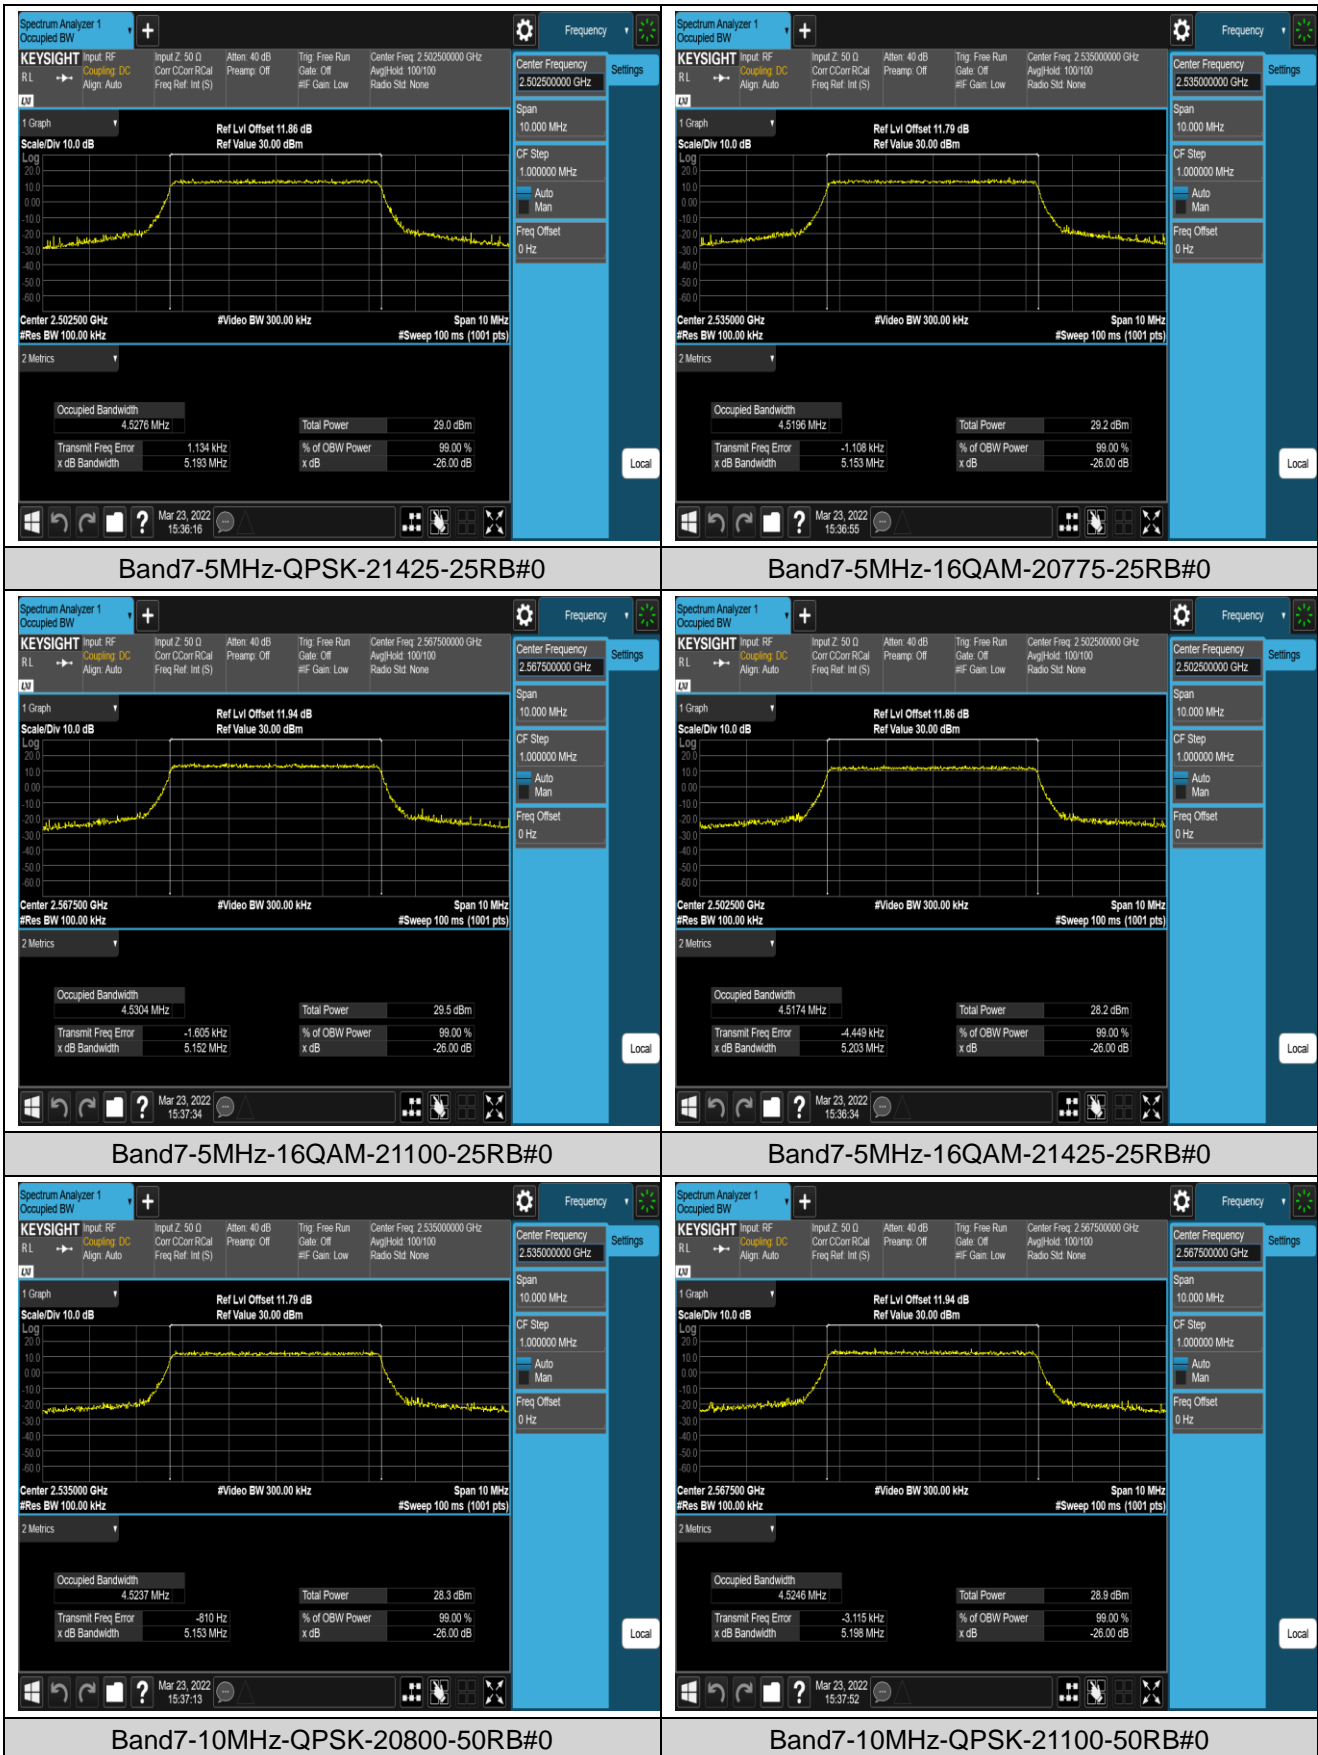

Band4-15MHz-QPSK-20325-75RB#0

Band4-15MHz-16QAM-20025-75RB#0

Band4-15MHz-16QAM-20175-75RB#0

Band4-15MHz-16QAM-20325-75RB#0

Band4-20MHz-QPSK-20050-100RB#0

Band4-20MHz-QPSK-20175-100RB#0

Band7-10MHz-QPSK-21400-50RB#0

Band7-10MHz-16QAM-20800-50RB#0

Band7-10MHz-16QAM-21100-50RB#0

Band7-10MHz-16QAM-21400-50RB#0

Band7-15MHz-QPSK-20825-75RB#0

Band7-15MHz-QPSK-21100-75RB#0

Band12-1.4MHz-QPSK-23173-6RB#0

Band12-1.4MHz-16QAM-23017-6RB#0