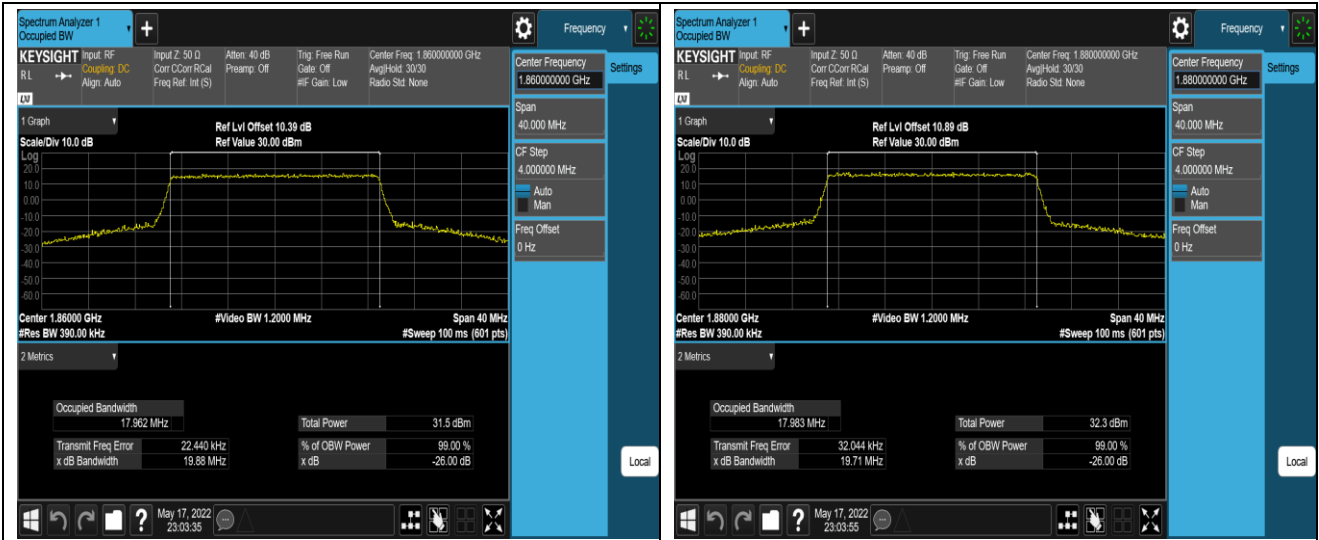

Band2-20MHz-QPSK-18700-100RB#0

Band2-20MHz-QPSK-18900-100RB#0

Band2-20MHz-QPSK-19100-100RB#0

Band2-20MHz-16QAM-18700-100RB#0