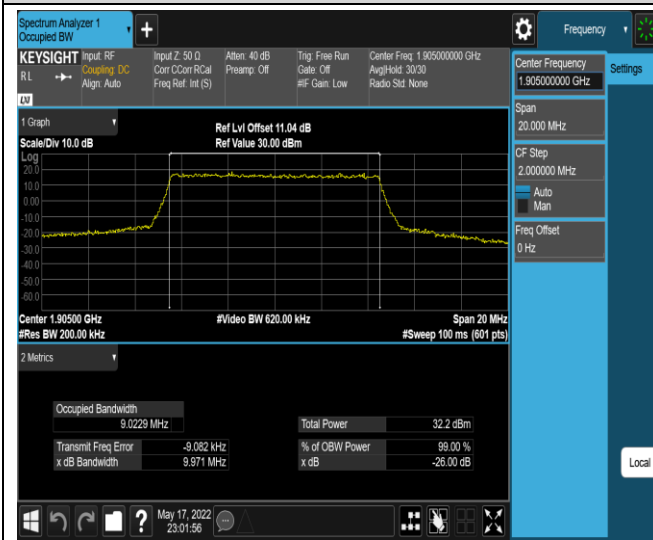

Band41	20MHz	16QAM	39750	100RB#0	17.972	20.40	PASS
Band41	20MHz	16QAM	40620	100RB#0	18.002	20.49	PASS
Band41	20MHz	16QAM	41490	100RB#0	17.966	21.29	PASS

Test Graphs

Band2-10MHz-QPSK-19150-50RB#0

Band2-10MHz-16QAM-18650-50RB#0