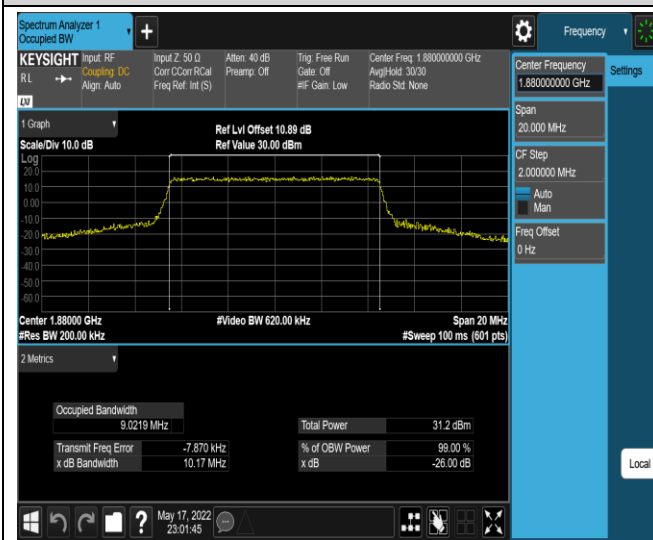

Band2-10MHz-16QAM-18900-50RB#0

Band2-15MHz-QPSK-18675-75RB#0