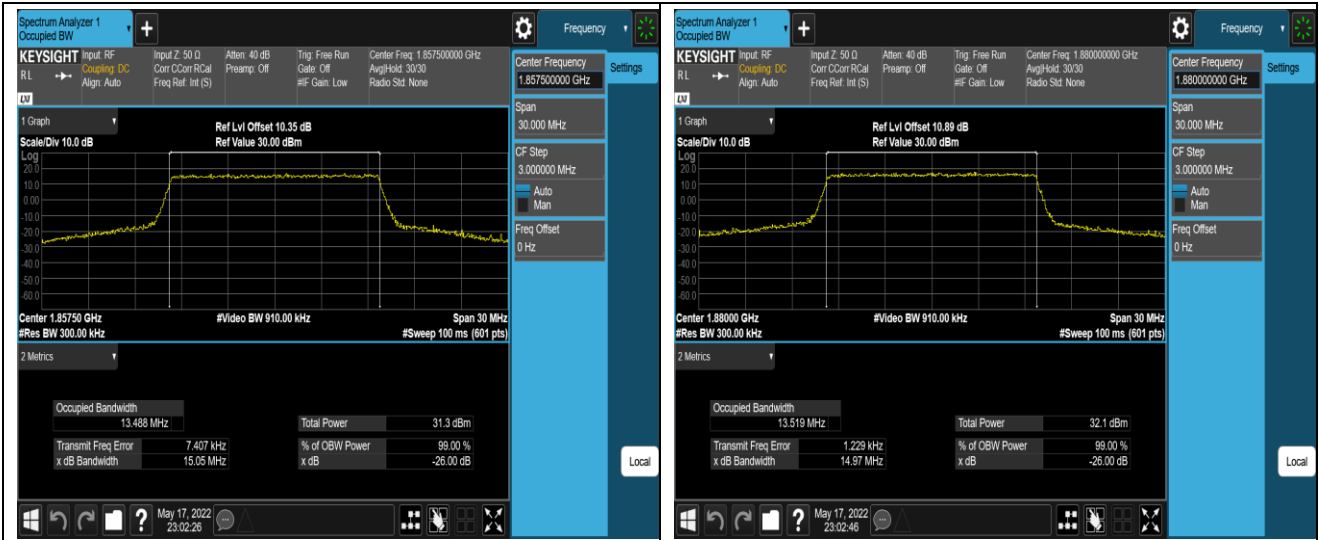

Band2-15MHz-QPSK-18675-75RB#0

Band2-15MHz-QPSK-18900-75RB#0

Band2-15MHz-QPSK-19125-75RB#0

Band2-15MHz-16QAM-18675-75RB#0