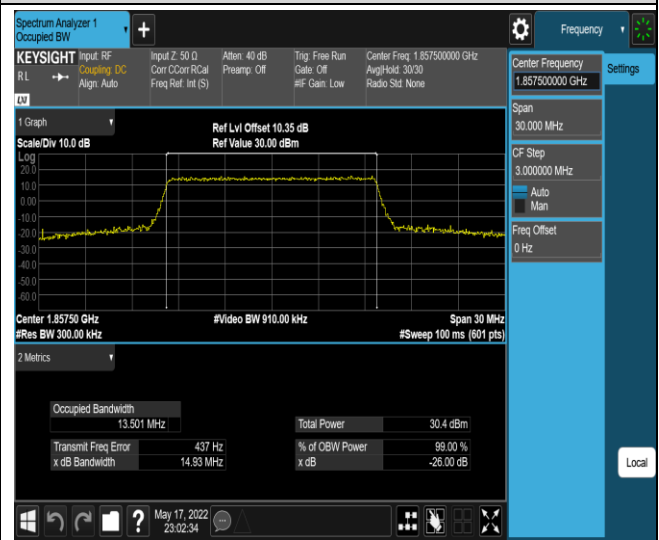

Band2-10MHz-16QAM-18900-50RB#0

Band2-10MHz-16QAM-19150-50RB#0

Band2-15MHz-QPSK-18675-75RB#0

Band2-15MHz-QPSK-18900-75RB#0

Band2-15MHz-QPSK-19125-75RB#0

Band2-15MHz-16QAM-18675-75RB#0

Band2-15MHz-16QAM-18900-75RB#0