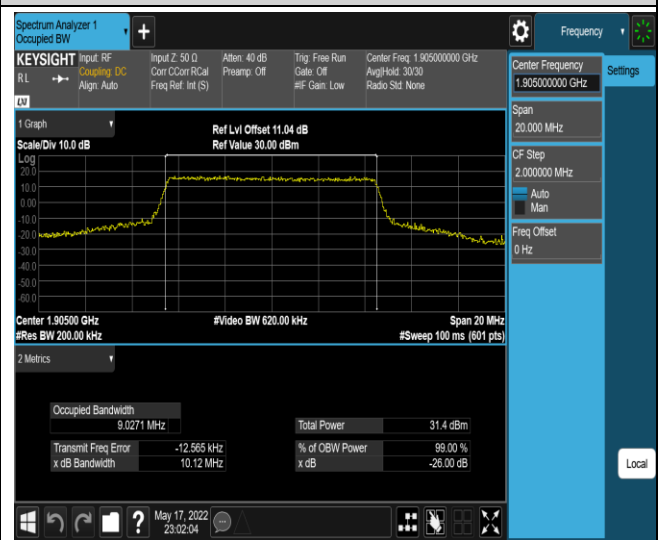

Band2-10MHz-16QAM-19150-50RB#0

Band2-15MHz-QPSK-18900-75RB#0