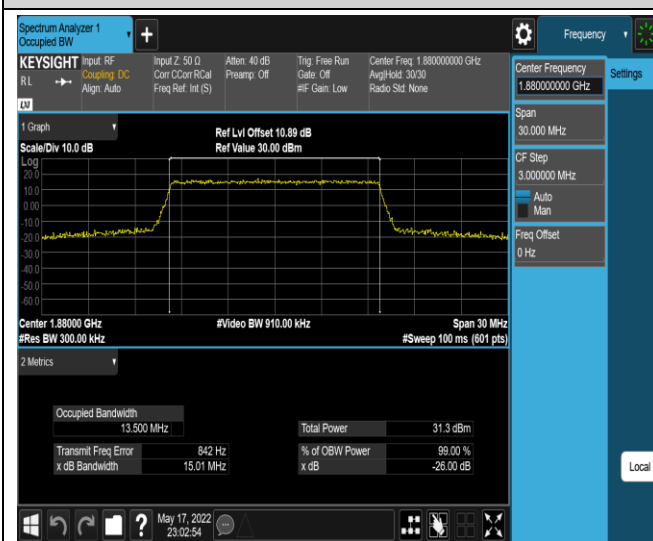

Band2-15MHz-16QAM-18900-75RB#0

Band2-20MHz-QPSK-18700-100RB#0