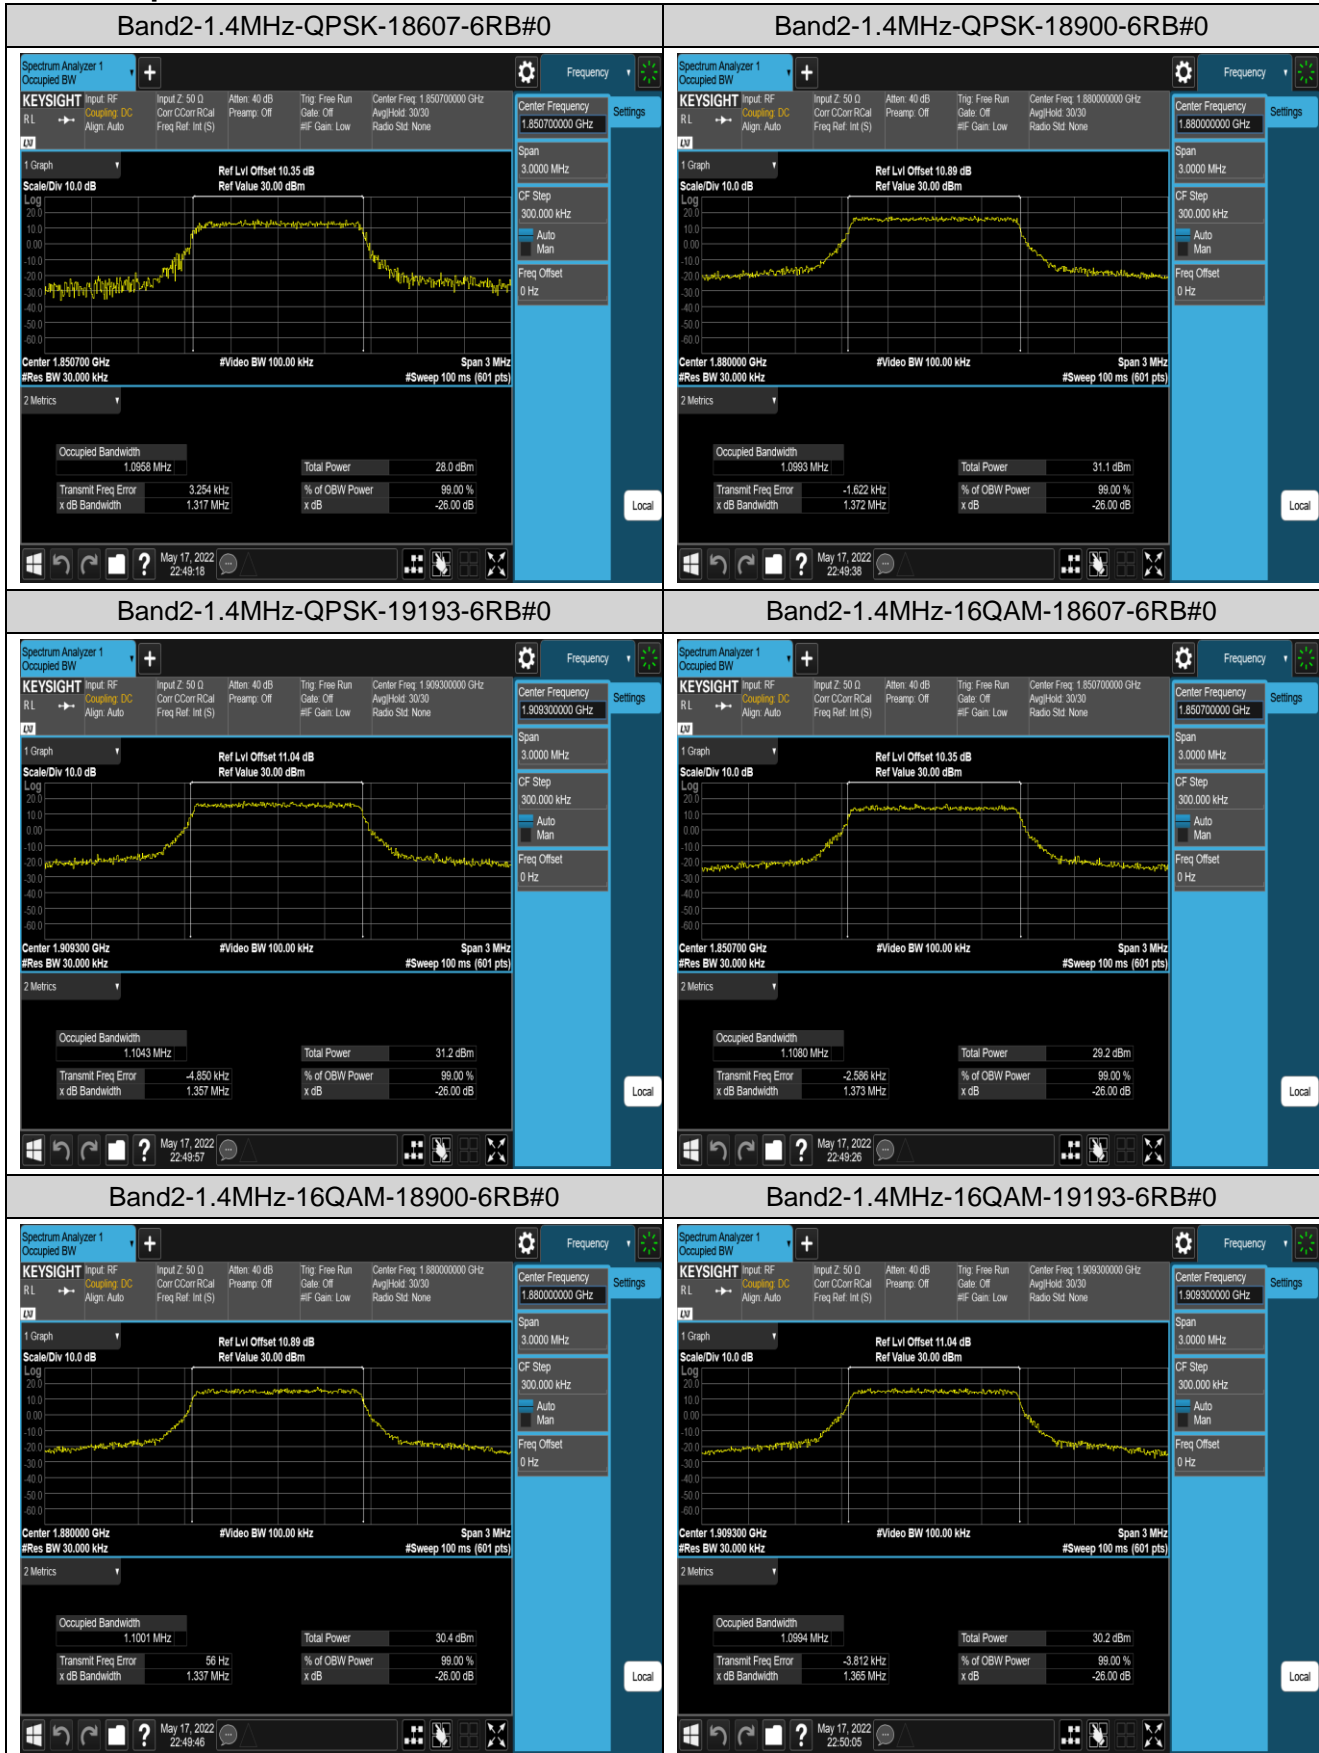

Test Graphs