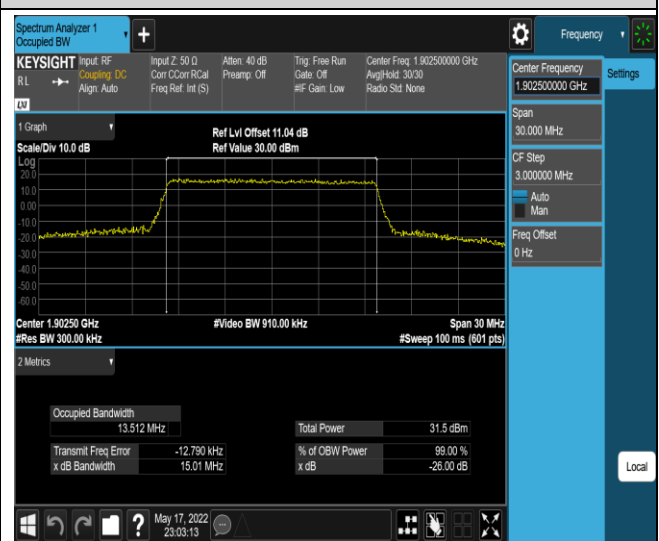

Band2-15MHz-16QAM-19125-75RB#0

Band2-20MHz-QPSK-18900-100RB#0