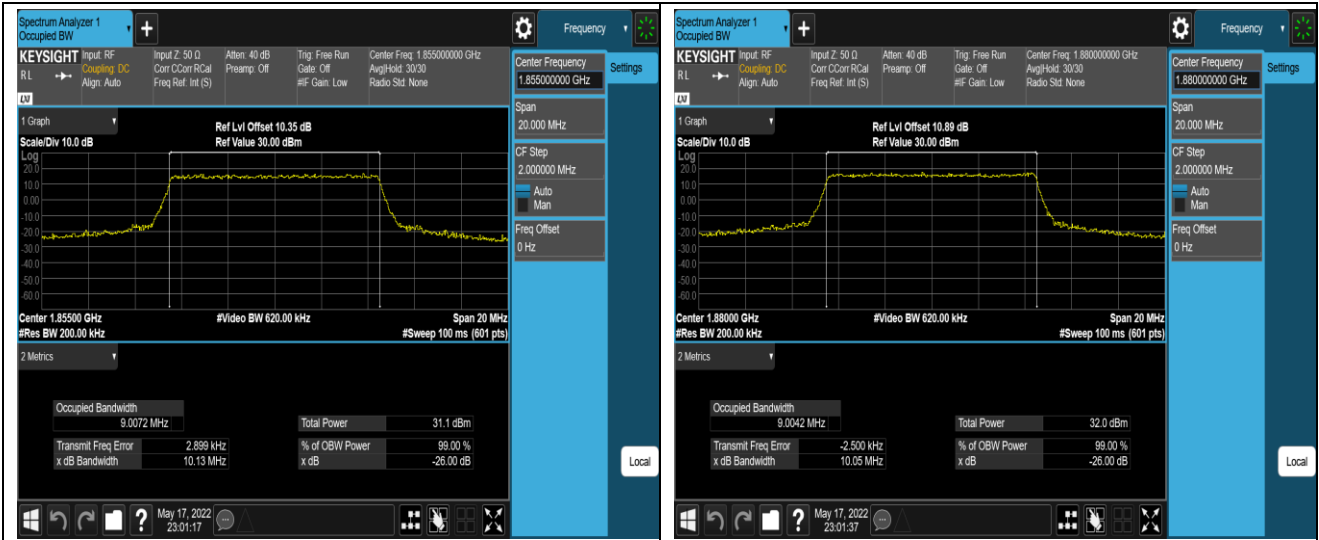

Band2-10MHz-QPSK-19150-50RB#0

Band2-10MHz-16QAM-18650-50RB#0