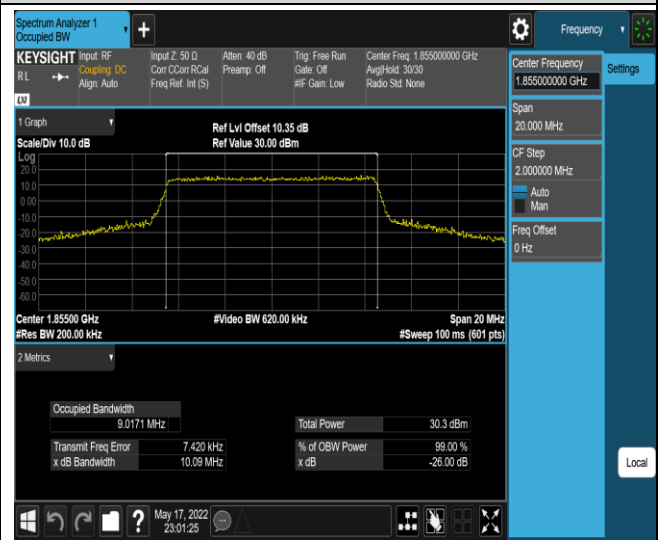

Band41	20MHz	16QAM	39750	100RB#0	17.972	20.40	PASS
Band41	20MHz	16QAM	40620	100RB#0	18.002	20.49	PASS
Band41	20MHz	16QAM	41490	100RB#0	17.966	21.29	PASS

Test Graphs

Band2-10MHz-QPSK-19150-50RB#0

Band2-10MHz-16QAM-18650-50RB#0