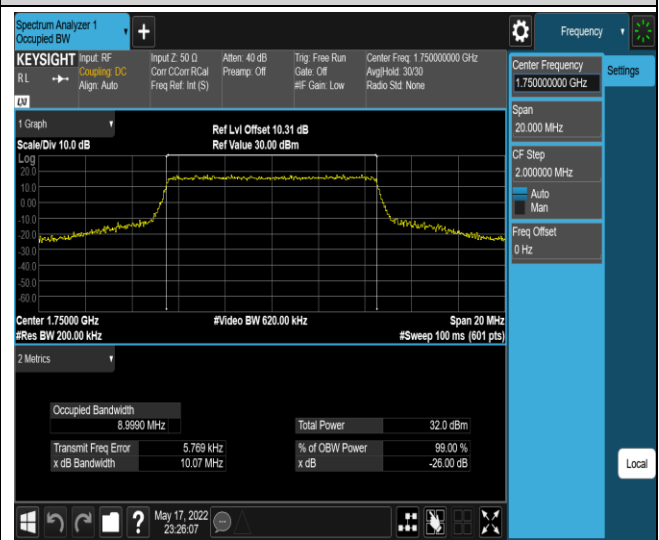

Band4-10MHz-16QAM-20350-50RB#0

Band4-15MHz-QPSK-20175-75RB#0