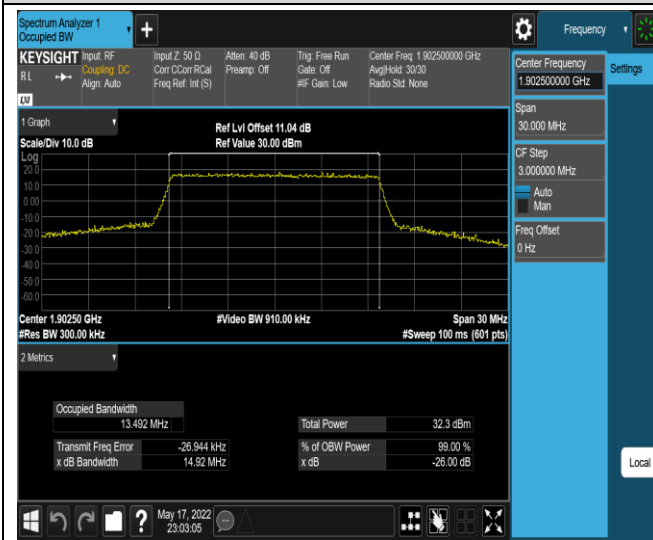

Band2-10MHz-16QAM-18900-50RB#0

Band2-10MHz-16QAM-19150-50RB#0

Band2-15MHz-QPSK-18675-75RB#0

Band2-15MHz-QPSK-18900-75RB#0

Band2-15MHz-QPSK-19125-75RB#0

Band2-15MHz-16QAM-18675-75RB#0

Band2-15MHz-16QAM-18900-75RB#0