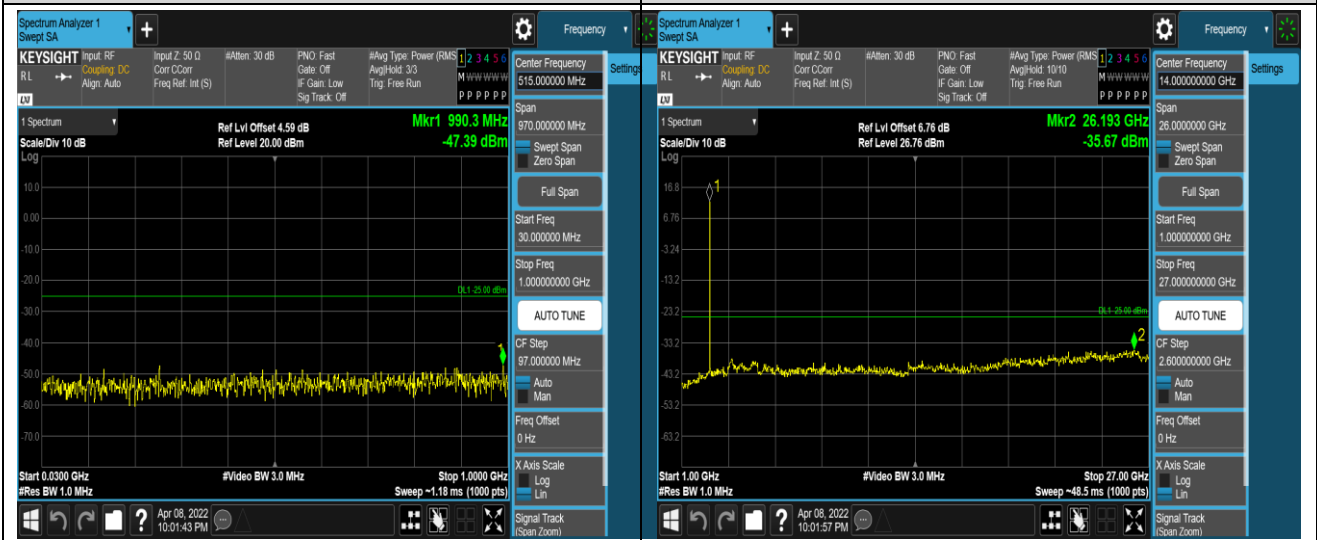

Band38-20MHz-16QAM-37850-1RB#0-Range1:30~1000MHz

Band38-20MHz-16QAM-37850-1RB#0-Range2:1000~27000MHz