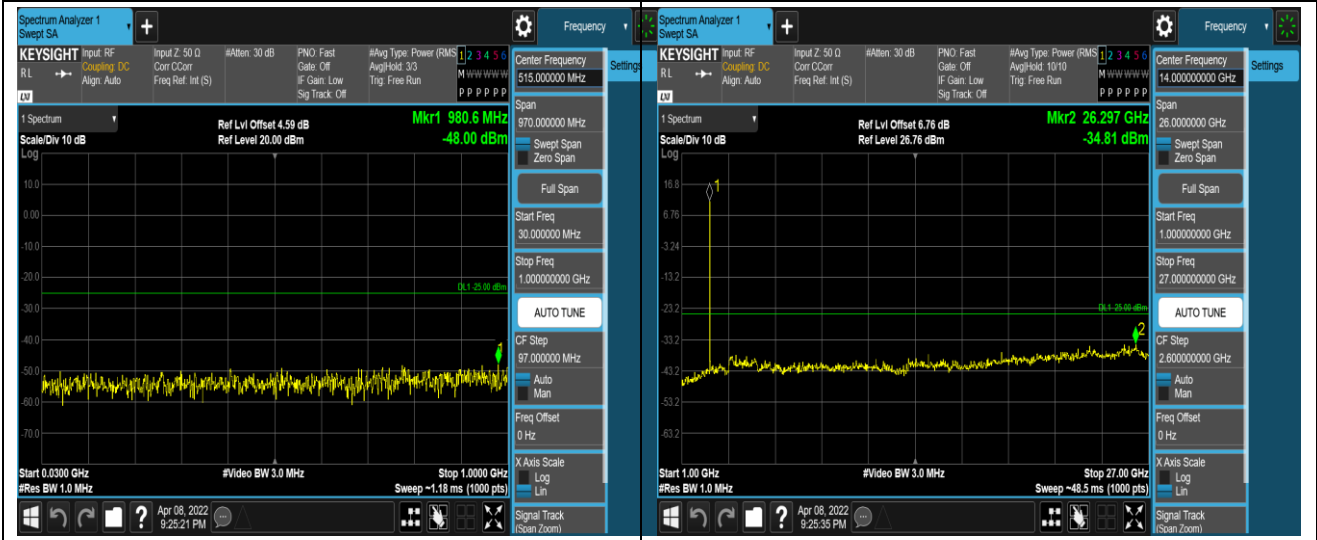

Band38-5MHz-16QAM-37775-1RB#0-Range1:30~1000MHz

Band38-5MHz-16QAM-38000-1RB#0-Range2:1000~7000MHz

Band38-5MHz-16QAM-37775-1RB#0-Range2:1000~7000MHz

Band38-5MHz-16QAM-38000-1RB#0-Range1:30~1000MHz