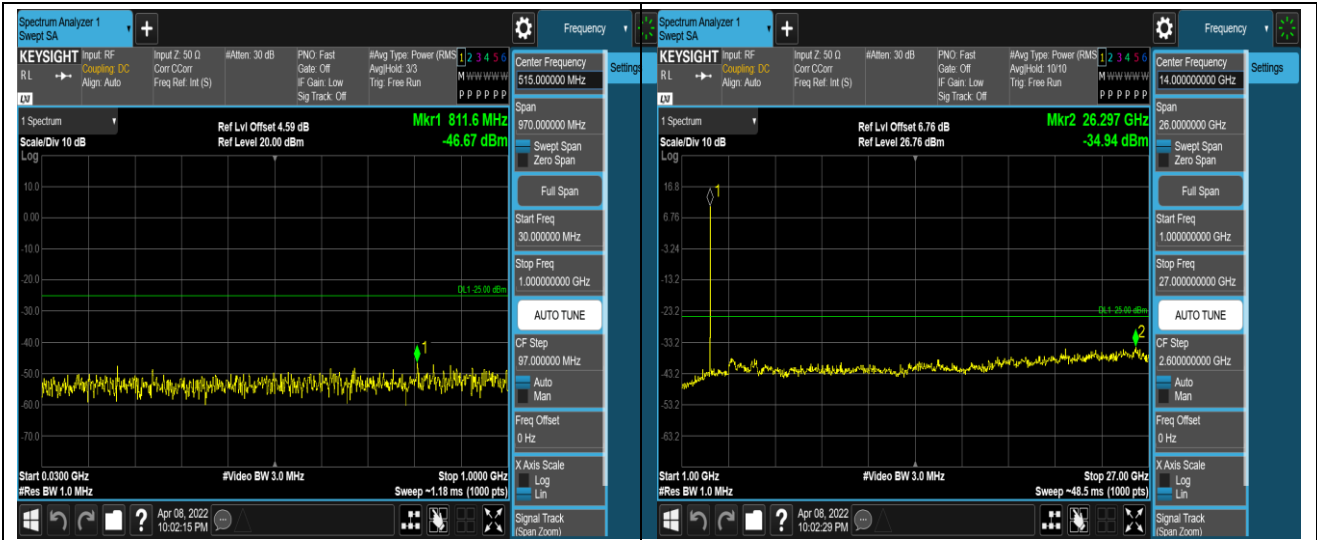

Band38-5MHz-16QAM-37775-1RB#0-Range1:30~1000MHz

Band38-5MHz-16QAM-37775-1RB#0-Range2:1000~7000MHz

Band38-5MHz-16QAM-38000-1RB#0-Range1:30~1000MHz

Band38-5MHz-16QAM-38000-1RB#0-Range2:1000~7000MHz

Band38-20MHz-QPSK-38150-1RB#0-Range1:30~1000MHz