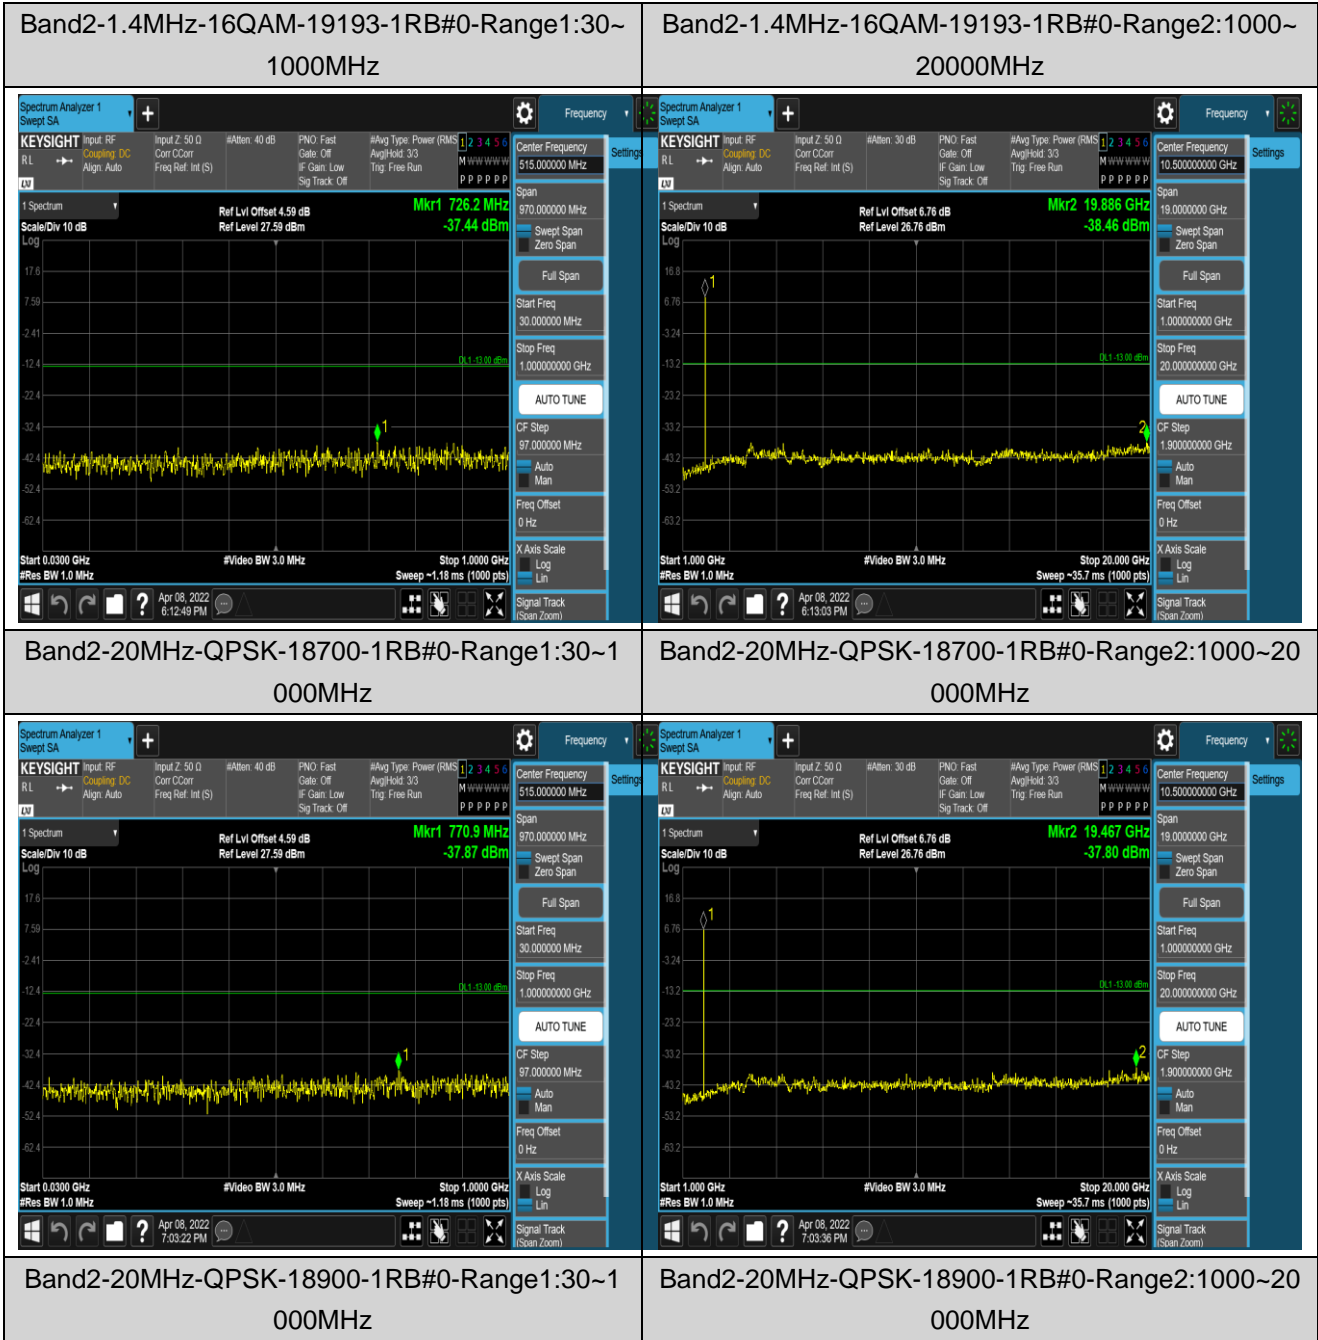

Remark: All bandwidth and all modulation had been tested, but only the worst case data displayed in this report.

Test Graphs

Band2-1.4MHz-16QAM-18607-1RB#0-Range1:30~1000MHz

Band2-1.4MHz-16QAM-18607-1RB#0-Range2:1000~20000MHz

Band2-1.4MHz-16QAM-18900-1RB#0-Range1:30~1000MHz

Band2-1.4MHz-16QAM-18900-1RB#0-Range2:1000~20000MHz

Band2-20MHz-QPSK-19100-1RB#0-Range1:30~1000MHz

Band2-20MHz-QPSK-19100-1RB#0-Range2:1000~20000MHz

Band2-20MHz-16QAM-18700-1RB#0-Range1:30~1000MHz