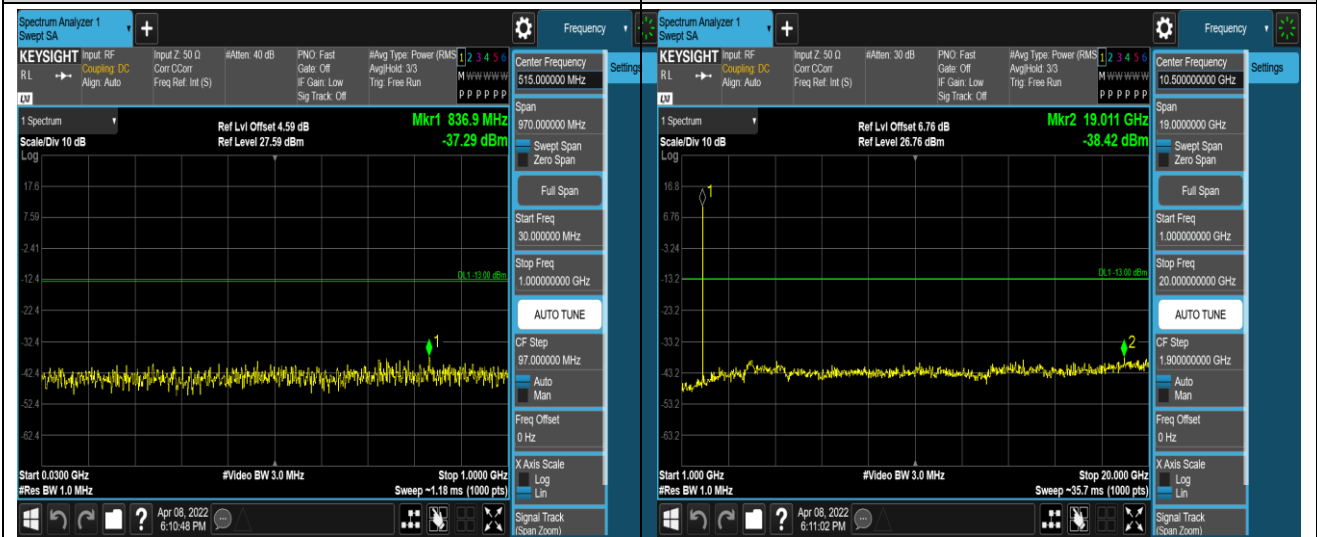

Remark: All bandwidth and all modulation had been tested, but only the worst case data displayed in this report.

Test Graphs

Band2-1.4MHz-16QAM-18607-1RB#0-Range1:30~1000MHz

Band2-1.4MHz-16QAM-18607-1RB#0-Range2:1000~20000MHz