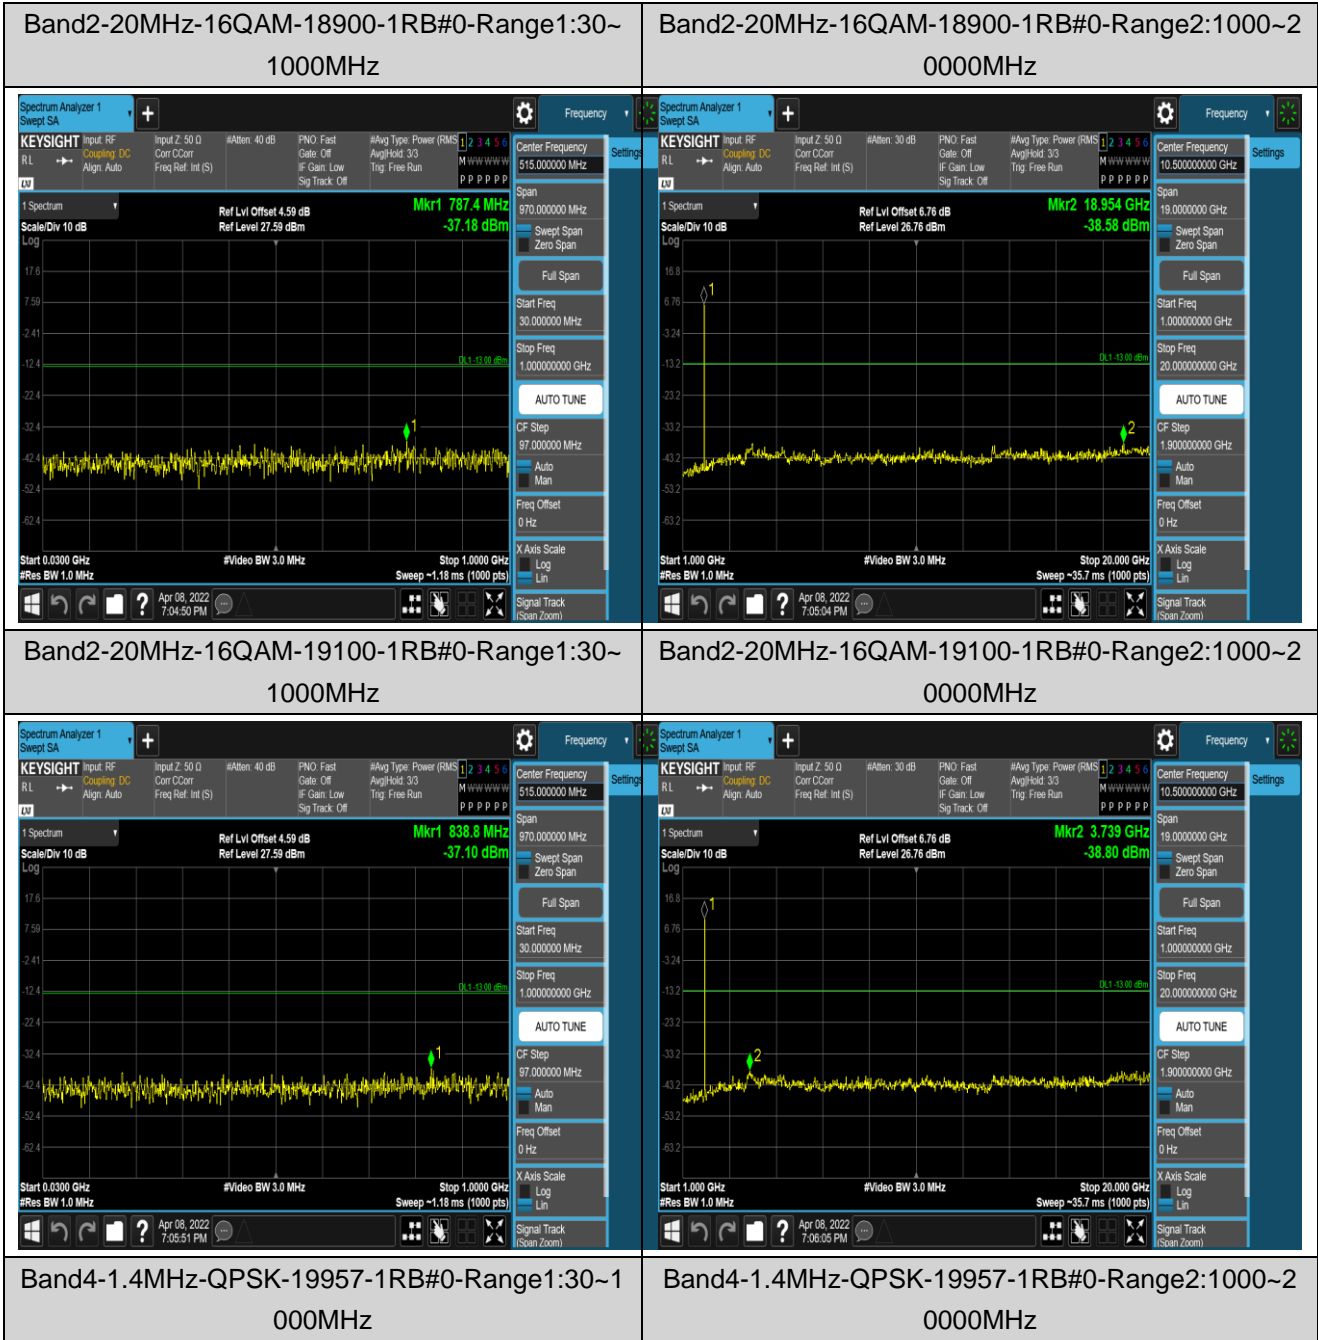

Remark: All bandwidth and all modulation had been tested, but only the worst case data displayed in this report.

Test Graphs

Band2-1.4MHz-16QAM-18607-1RB#0-Range1:30~1000MHz

Band2-1.4MHz-16QAM-18607-1RB#0-Range2:1000~20000MHz

Band2-1.4MHz-16QAM-18900-1RB#0-Range1:30~1000MHz

Band2-1.4MHz-16QAM-18900-1RB#0-Range2:1000~20000MHz

Band2-20MHz-QPSK-19100-1RB#0-Range1:30~1000MHz

Band2-20MHz-QPSK-19100-1RB#0-Range2:1000~20000MHz

Band2-20MHz-16QAM-18700-1RB#0-Range1:30~1000MHz

Band2-20MHz-16QAM-18700-1RB#0-Range2:1000~20000MHz

Band4-1.4MHz-QPSK-20175-1RB#0-Range1:30~1000MHz

Band4-1.4MHz-QPSK-20175-1RB#0-Range2:1000~20000MHz

Band4-1.4MHz-QPSK-20393-1RB#0-Range1:30~1000MHz

Band4-1.4MHz-QPSK-20393-1RB#0-Range2:1000~20000MHz