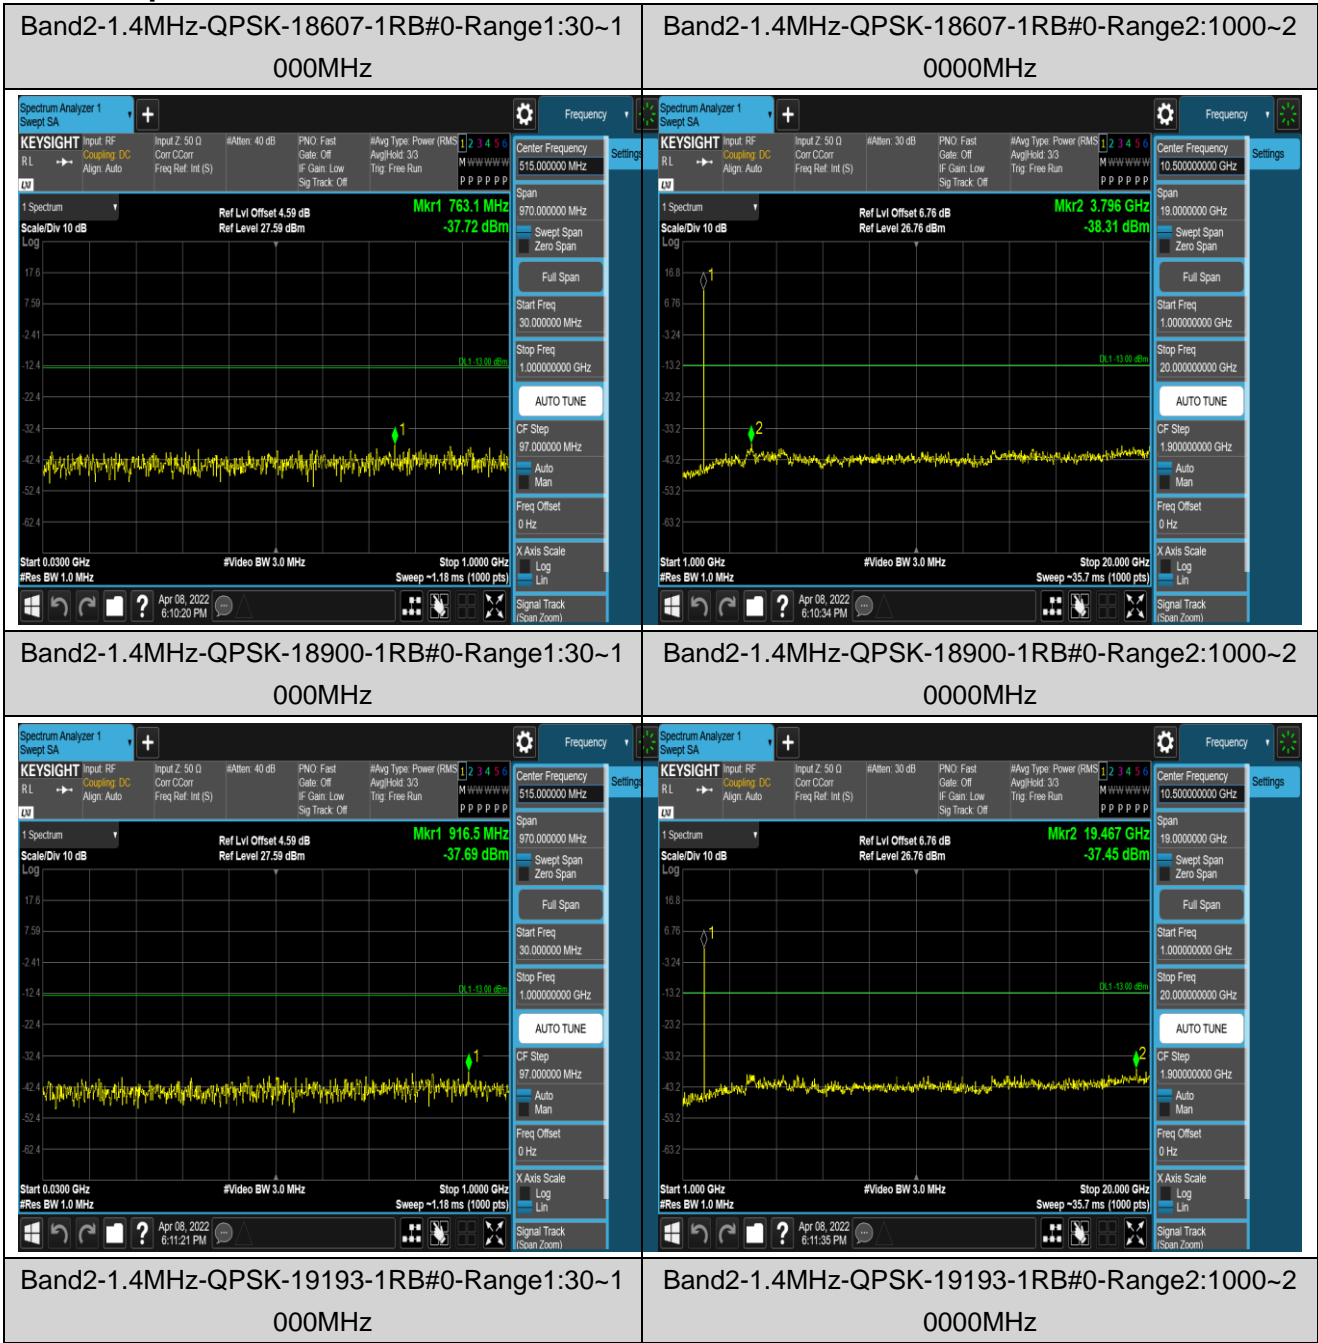

Test Graphs