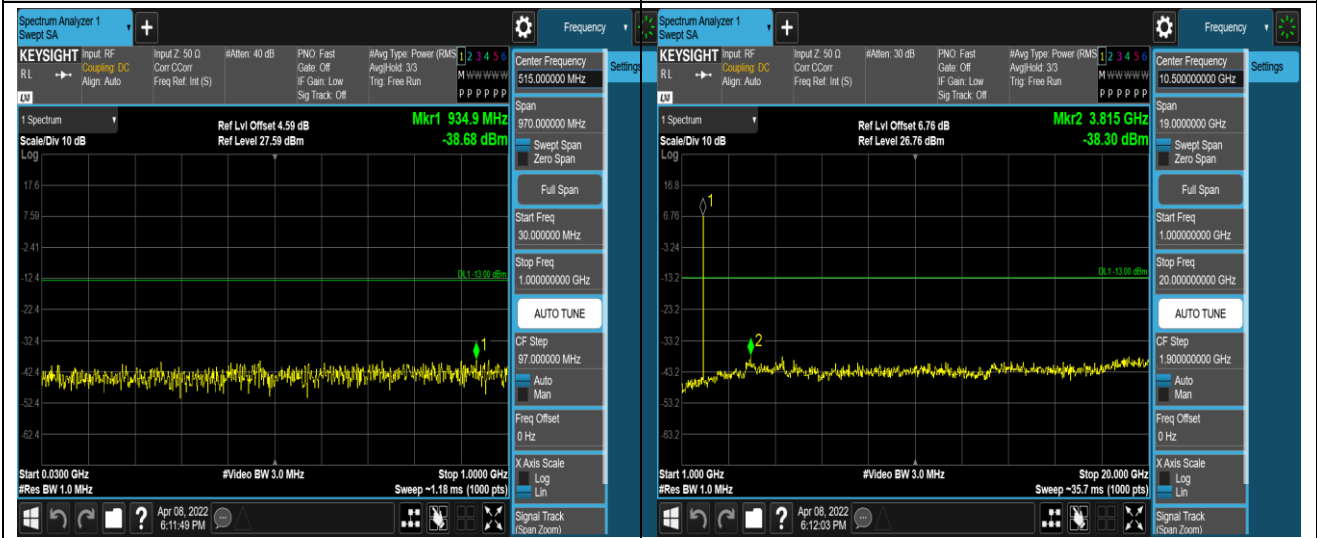

Remark: All bandwidth and all modulation had been tested, but only the worst case data displayed in this report.

Test Graphs

Band2-1.4MHz-16QAM-18607-1RB#0-Range1:30~1000MHz

Band2-1.4MHz-16QAM-18607-1RB#0-Range2:1000~20000MHz

Band2-1.4MHz-16QAM-18900-1RB#0-Range1:30~1000MHz

Band2-1.4MHz-16QAM-18900-1RB#0-Range2:1000~20000MHz

Band2-20MHz-QPSK-19100-1RB#0-Range1:30~1000MHz

Band2-20MHz-QPSK-19100-1RB#0-Range2:1000~20000MHz

Band2-20MHz-16QAM-18700-1RB#0-Range1:30~1000MHz