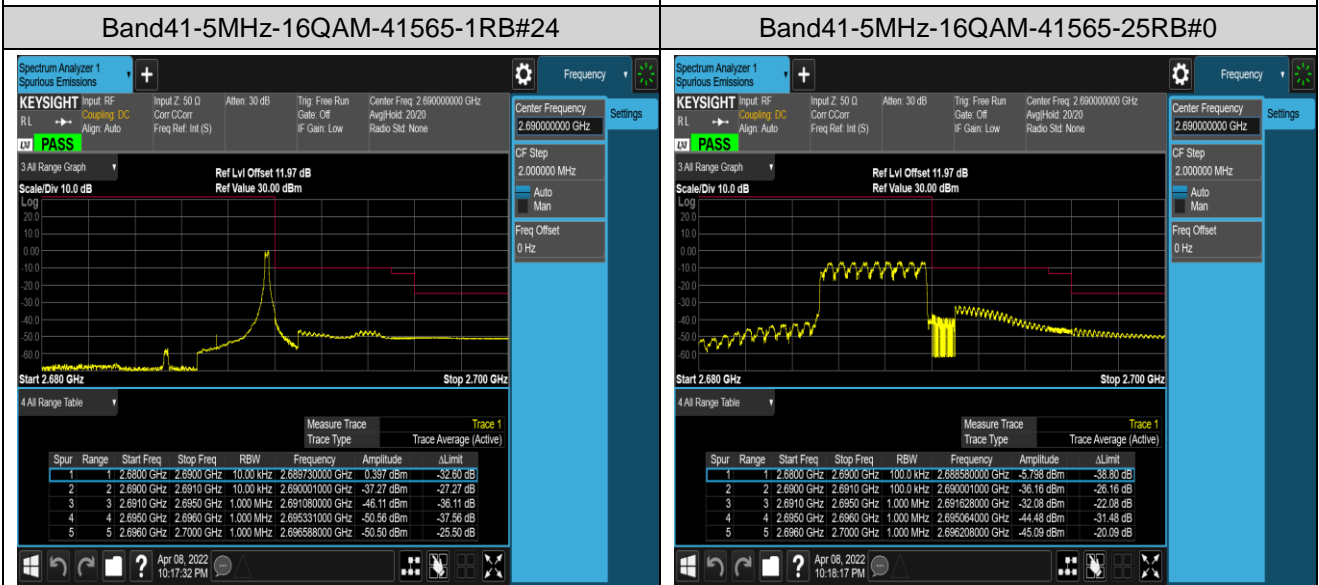

Band41-5MHz-QPSK-41565-25RB#0

Band41-5MHz-16QAM-39675-1RB#0

Band41-5MHz-16QAM-39675-1RB#24

Band41-5MHz-16QAM-39675-25RB#0

Band41-5MHz-16QAM-41565-1RB#0

Appendix E: Conducted Spurious Emission

Test Result (worst case)