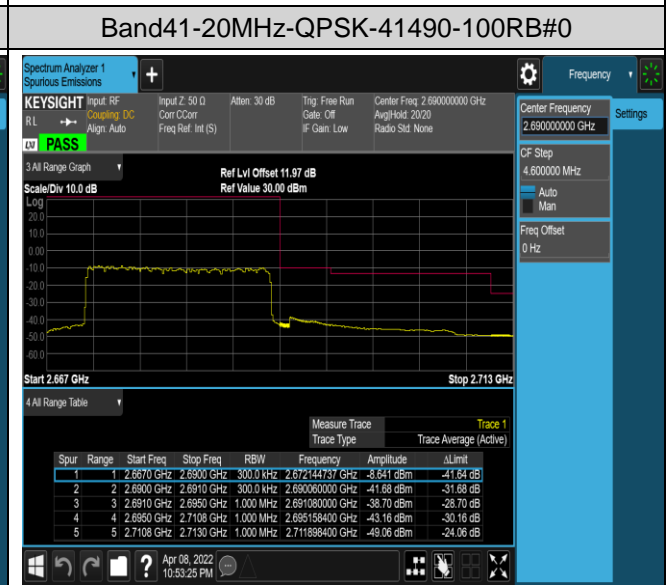

Band41-5MHz-QPSK-41565-25RB#0

Band41-5MHz-16QAM-39675-1RB#0

Band41-5MHz-16QAM-39675-1RB#24

Band41-5MHz-16QAM-39675-25RB#0

Band41-5MHz-16QAM-41565-1RB#0

Appendix E: Conducted Spurious Emission

Test Result (worst case)