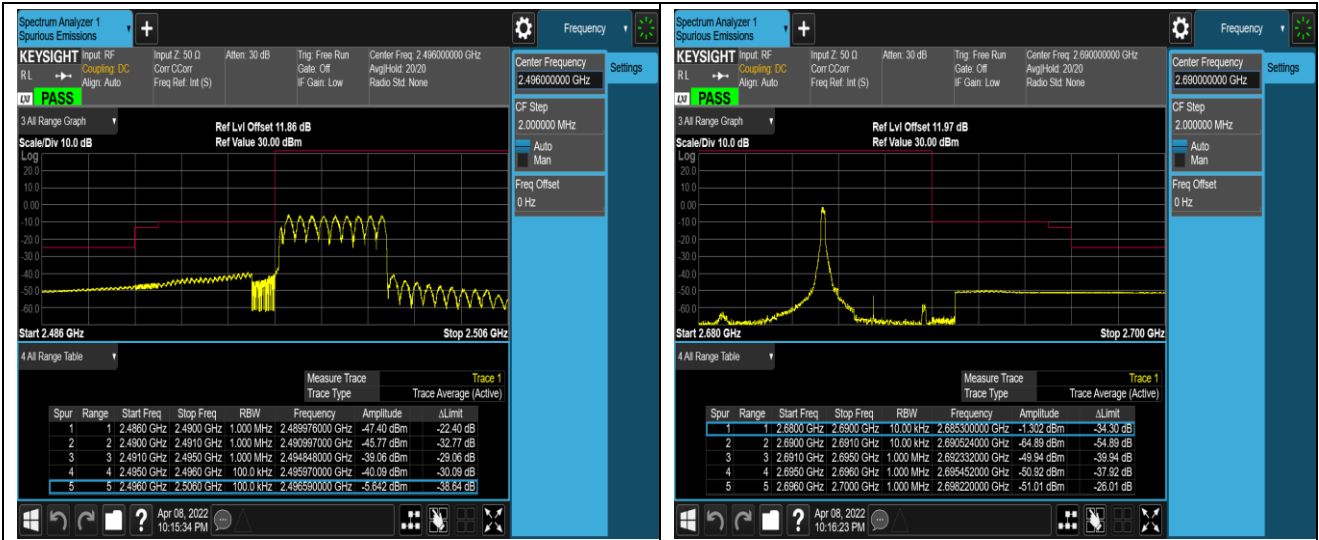

Band38-5MHz-QPSK-38225-1RB#24

Band38-5MHz-QPSK-38225-25RB#0

Band38-5MHz-16QAM-37775-1RB#0

Band38-5MHz-16QAM-37775-1RB#24

Band38-5MHz-16QAM-37775-25RB#0

Band38-5MHz-16QAM-38225-1RB#0

Band41-5MHz-QPSK-41565-1RB#24

Band41-5MHz-QPSK-41565-25RB#0

Band41-5MHz-16QAM-39675-1RB#0

Band41-5MHz-16QAM-39675-1RB#24

Band41-5MHz-16QAM-39675-25RB#0

Band41-5MHz-16QAM-41565-1RB#0

Appendix E: Conducted Spurious Emission

Test Result (worst case)