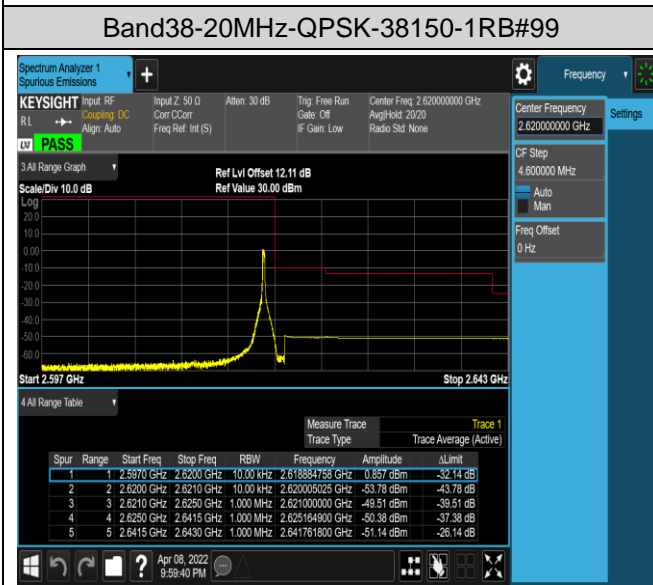

Band38-5MHz-QPSK-38225-1RB#24

Band38-5MHz-QPSK-38225-25RB#0

Band38-5MHz-16QAM-37775-1RB#0

Band38-5MHz-16QAM-37775-1RB#24

Band38-5MHz-16QAM-37775-25RB#0

Band38-5MHz-16QAM-38225-1RB#0

Band41-5MHz-QPSK-41565-1RB#24

Band41-5MHz-QPSK-41565-25RB#0

Band41-5MHz-16QAM-39675-1RB#0

Band41-5MHz-16QAM-39675-1RB#24

Band41-5MHz-16QAM-39675-25RB#0

Band41-5MHz-16QAM-41565-1RB#0

Appendix E: Conducted Spurious Emission

Test Result (worst case)