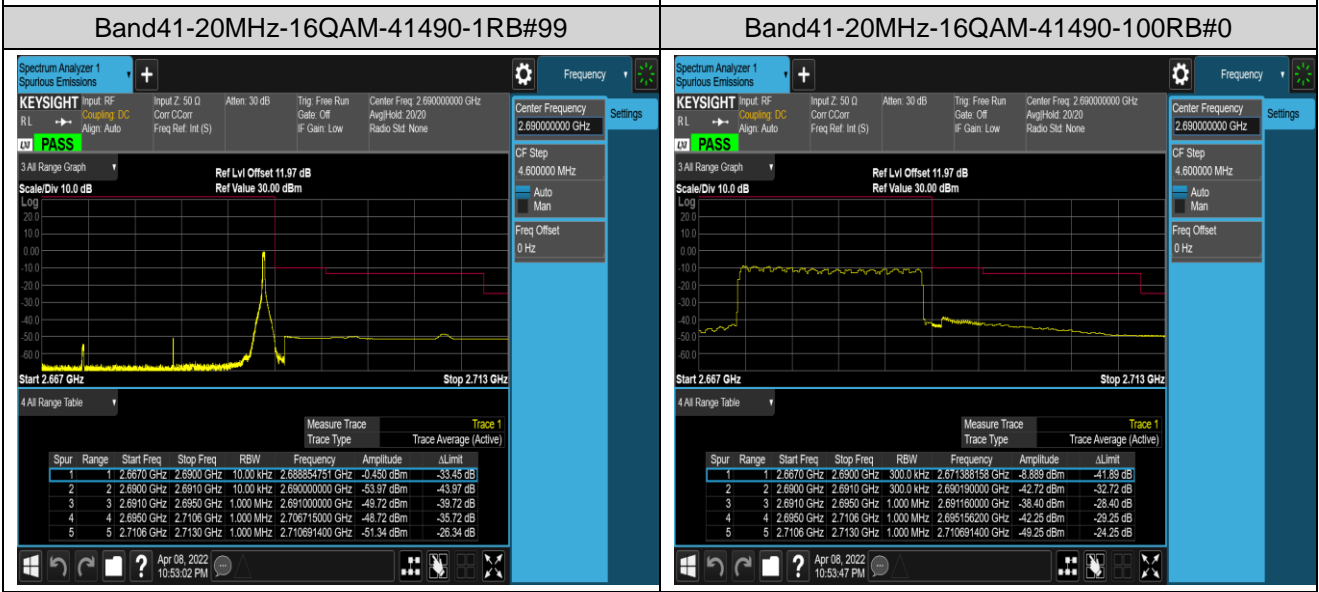

Band41-5MHz-QPSK-41565-25RB#0

Band41-5MHz-16QAM-39675-1RB#0

Band41-5MHz-16QAM-39675-1RB#24

Band41-5MHz-16QAM-39675-25RB#0

Band41-5MHz-16QAM-41565-1RB#0

Appendix E: Conducted Spurious Emission

Test Result (worst case)