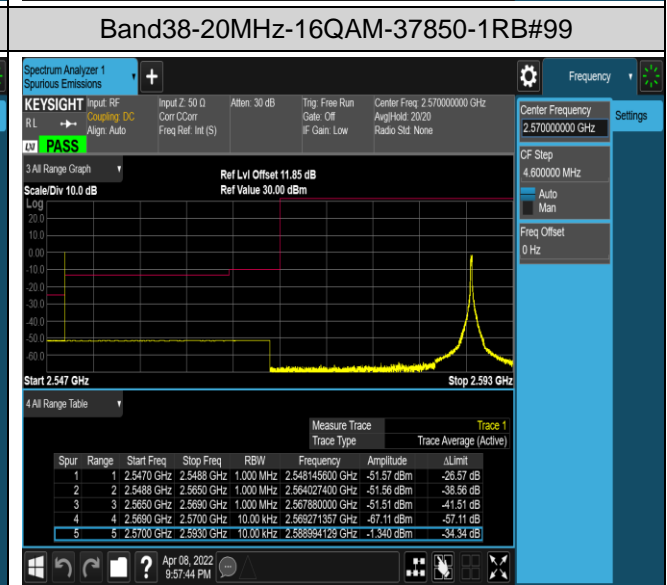

Band38-5MHz-QPSK-38225-1RB#24

Band38-5MHz-QPSK-38225-25RB#0

Band38-5MHz-16QAM-37775-1RB#0

Band38-5MHz-16QAM-37775-1RB#24

Band38-5MHz-16QAM-37775-25RB#0

Band38-5MHz-16QAM-38225-1RB#0

Band41-5MHz-QPSK-41565-1RB#24

Band41-5MHz-QPSK-41565-25RB#0

Band41-5MHz-16QAM-39675-1RB#0

Band41-5MHz-16QAM-39675-1RB#24

Band41-5MHz-16QAM-39675-25RB#0

Band41-5MHz-16QAM-41565-1RB#0

Appendix E: Conducted Spurious Emission

Test Result (worst case)