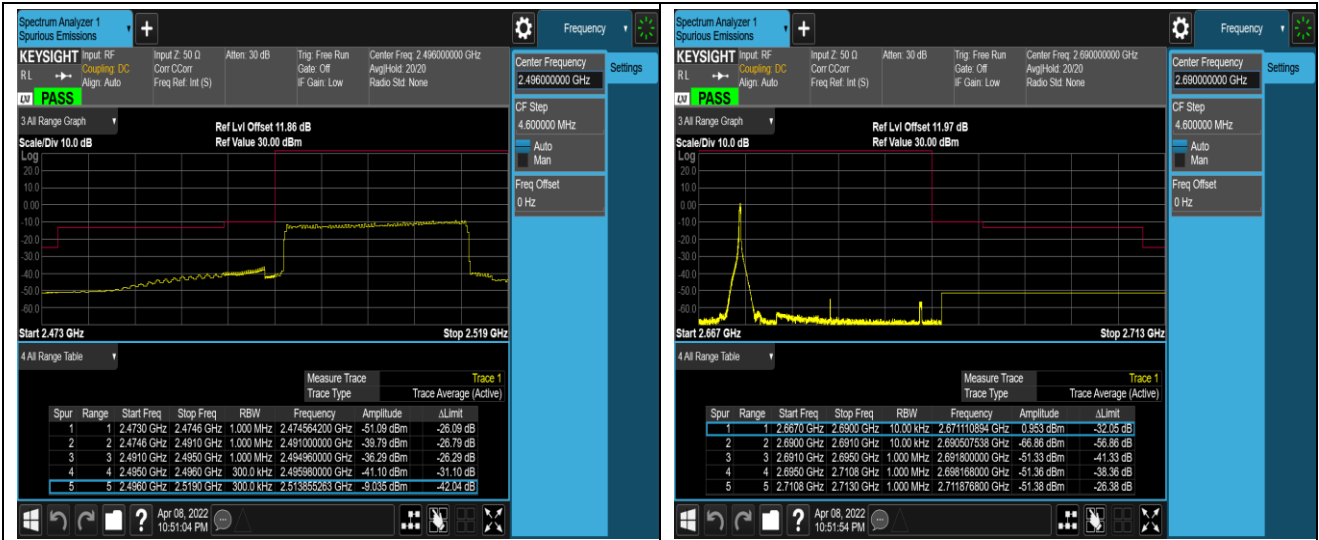

Band41-5MHz-QPSK-41565-25RB#0

Band41-5MHz-16QAM-39675-1RB#0

Band41-5MHz-16QAM-39675-1RB#24

Band41-5MHz-16QAM-39675-25RB#0

Band41-5MHz-16QAM-41565-1RB#0

Appendix E: Conducted Spurious Emission

Test Result (worst case)