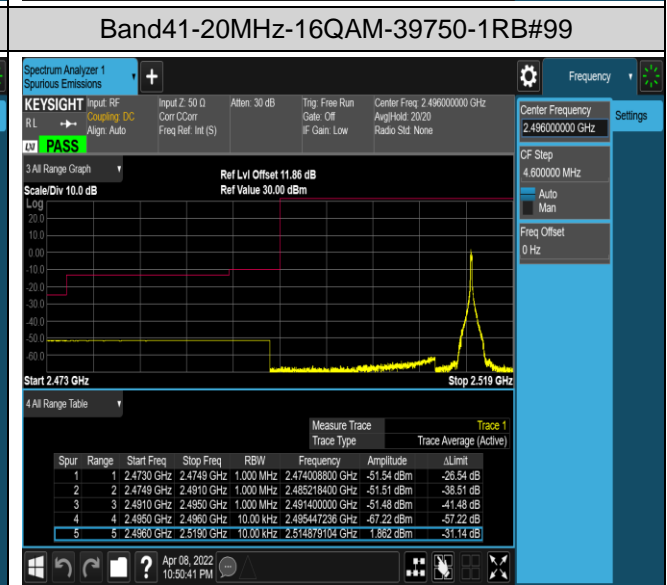

Band41-5MHz-QPSK-41565-25RB#0

Band41-5MHz-16QAM-39675-1RB#0

Band41-5MHz-16QAM-39675-1RB#24

Band41-5MHz-16QAM-39675-25RB#0

Band41-5MHz-16QAM-41565-1RB#0

Appendix E: Conducted Spurious Emission

Test Result (worst case)