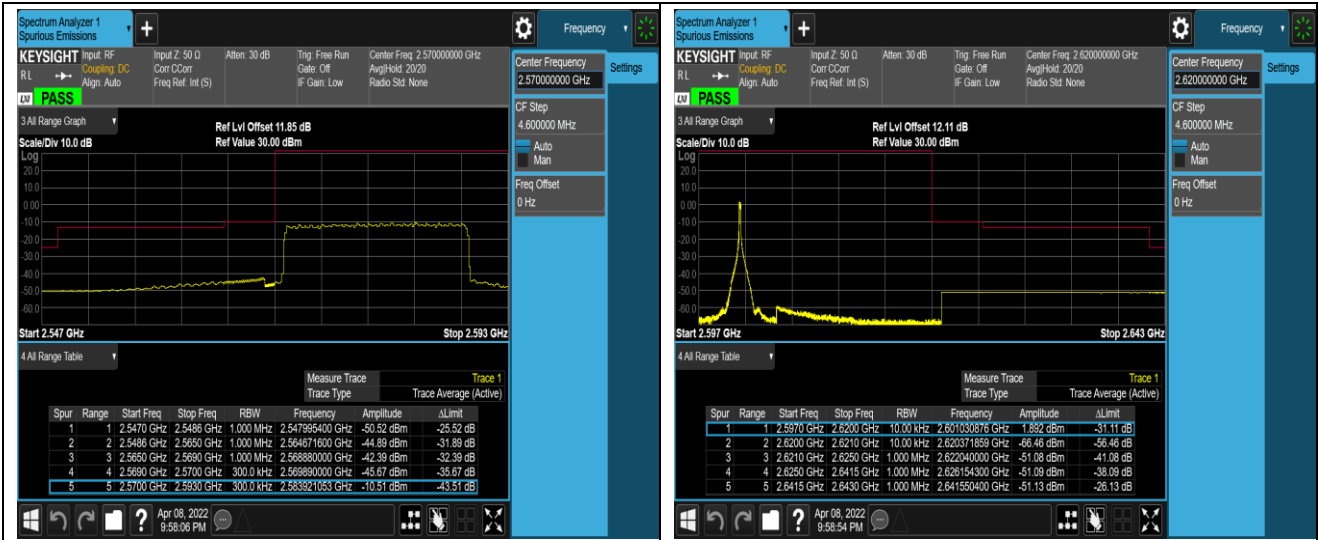

Band38-5MHz-QPSK-38225-1RB#24

Band38-5MHz-QPSK-38225-25RB#0

Band38-5MHz-16QAM-37775-1RB#0

Band38-5MHz-16QAM-37775-1RB#24

Band38-5MHz-16QAM-37775-25RB#0

Band38-5MHz-16QAM-38225-1RB#0

Band41-5MHz-QPSK-41565-1RB#24

Band41-5MHz-QPSK-41565-25RB#0

Band41-5MHz-16QAM-39675-1RB#0

Band41-5MHz-16QAM-39675-1RB#24

Band41-5MHz-16QAM-39675-25RB#0

Band41-5MHz-16QAM-41565-1RB#0

Appendix E: Conducted Spurious Emission

Test Result (worst case)