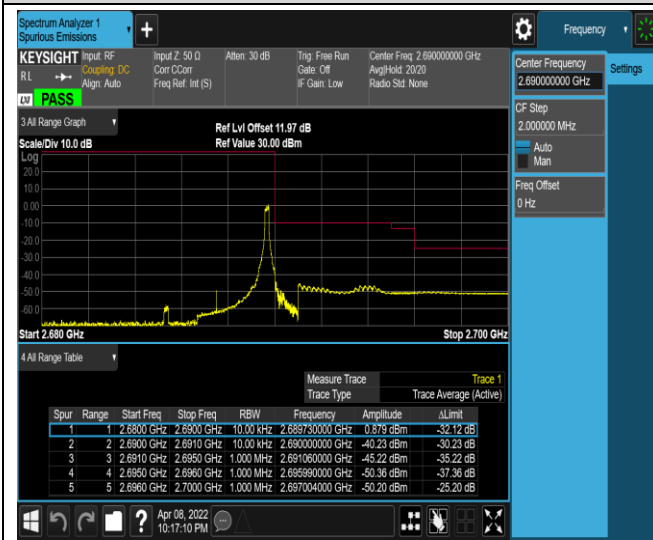

Band38-5MHz-QPSK-38225-1RB#24

Band38-5MHz-QPSK-38225-25RB#0

Band38-5MHz-16QAM-37775-1RB#0

Band38-5MHz-16QAM-37775-1RB#24

Band38-5MHz-16QAM-37775-25RB#0

Band38-5MHz-16QAM-38225-1RB#0

Band41-5MHz-QPSK-41565-1RB#24

Band41-5MHz-QPSK-41565-25RB#0

Band41-5MHz-16QAM-39675-1RB#0

Band41-5MHz-16QAM-39675-1RB#24

Band41-5MHz-16QAM-39675-25RB#0

Band41-5MHz-16QAM-41565-1RB#0

Appendix E: Conducted Spurious Emission

Test Result (worst case)