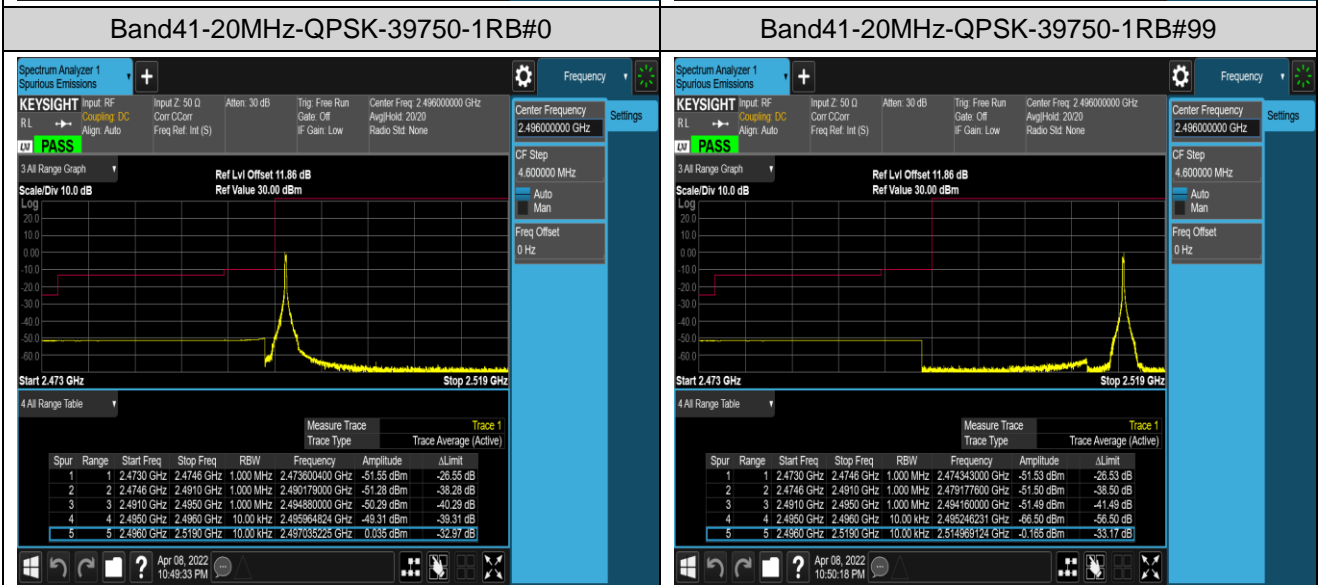

Band41-5MHz-QPSK-41565-25RB#0

Band41-5MHz-16QAM-39675-1RB#0

Band41-5MHz-16QAM-39675-1RB#24

Band41-5MHz-16QAM-39675-25RB#0

Band41-5MHz-16QAM-41565-1RB#0

Appendix E: Conducted Spurious Emission

Test Result (worst case)