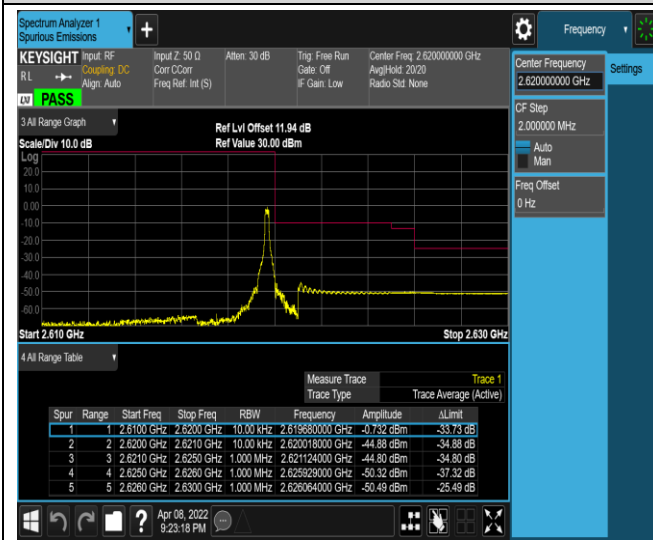

Band38-5MHz-QPSK-38225-1RB#24

Band38-5MHz-QPSK-38225-25RB#0

Band38-5MHz-16QAM-37775-1RB#0

Band38-5MHz-16QAM-37775-1RB#24

Band38-5MHz-16QAM-37775-25RB#0

Band38-5MHz-16QAM-38225-1RB#0

Band41-5MHz-QPSK-41565-1RB#24

Band41-5MHz-QPSK-41565-25RB#0

Band41-5MHz-16QAM-39675-1RB#0

Band41-5MHz-16QAM-39675-1RB#24

Band41-5MHz-16QAM-39675-25RB#0

Band41-5MHz-16QAM-41565-1RB#0

Appendix E: Conducted Spurious Emission

Test Result (worst case)