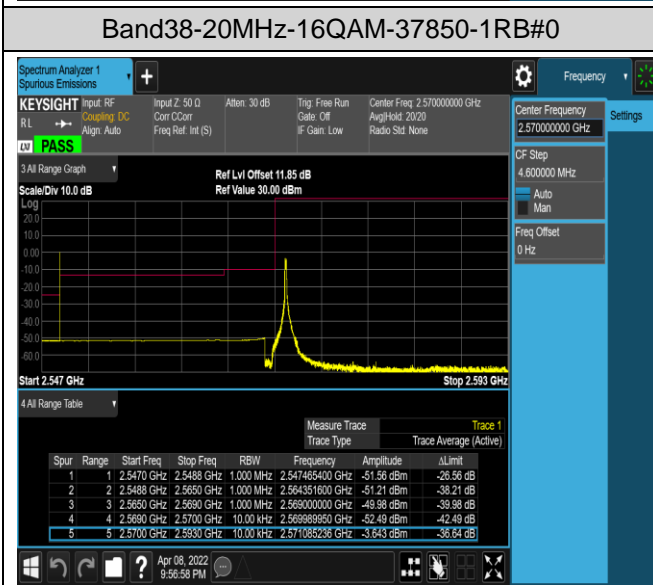

Band38-5MHz-QPSK-38225-1RB#24

Band38-5MHz-QPSK-38225-25RB#0

Band38-5MHz-16QAM-37775-1RB#0

Band38-5MHz-16QAM-37775-1RB#24

Band38-5MHz-16QAM-37775-25RB#0

Band38-5MHz-16QAM-38225-1RB#0

Band41-5MHz-QPSK-41565-1RB#24

Band41-5MHz-QPSK-41565-25RB#0

Band41-5MHz-16QAM-39675-1RB#0

Band41-5MHz-16QAM-39675-1RB#24

Band41-5MHz-16QAM-39675-25RB#0

Band41-5MHz-16QAM-41565-1RB#0

Appendix E: Conducted Spurious Emission

Test Result (worst case)