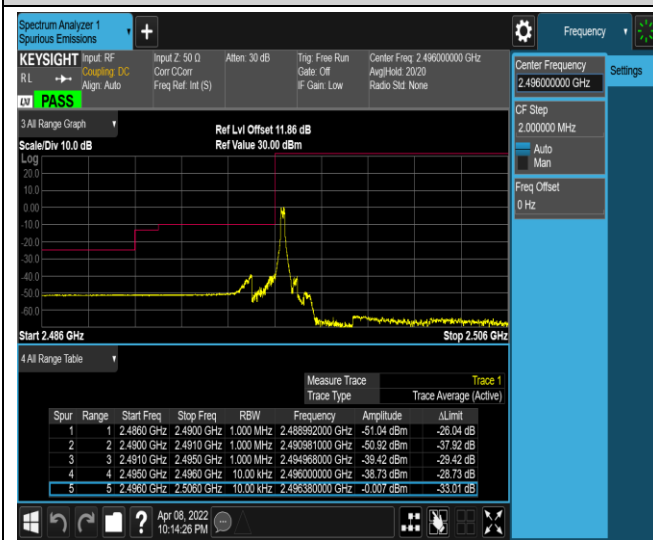

Band38-5MHz-QPSK-38225-1RB#24

Band38-5MHz-QPSK-38225-25RB#0

Band38-5MHz-16QAM-37775-1RB#0

Band38-5MHz-16QAM-37775-1RB#24

Band38-5MHz-16QAM-37775-25RB#0

Band38-5MHz-16QAM-38225-1RB#0

Band41-5MHz-QPSK-41565-1RB#24

Band41-5MHz-QPSK-41565-25RB#0

Band41-5MHz-16QAM-39675-1RB#0

Band41-5MHz-16QAM-39675-1RB#24

Band41-5MHz-16QAM-39675-25RB#0

Band41-5MHz-16QAM-41565-1RB#0

Appendix E: Conducted Spurious Emission

Test Result (worst case)