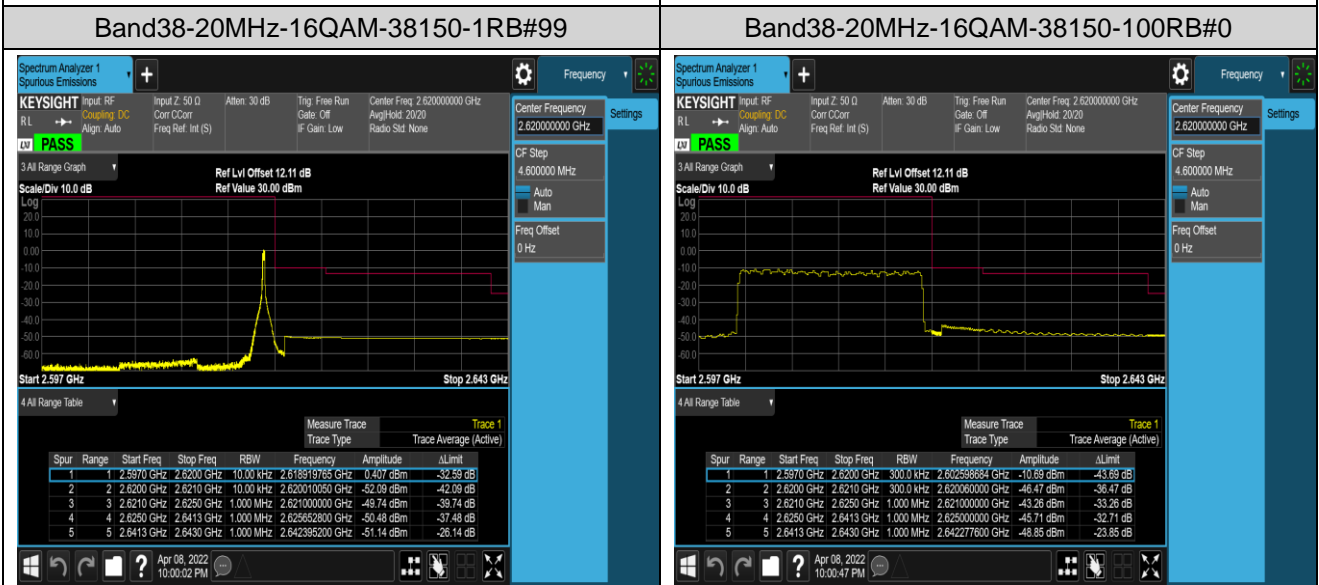

Band38-5MHz-QPSK-38225-1RB#24

Band38-5MHz-QPSK-38225-25RB#0

Band38-5MHz-16QAM-37775-1RB#0

Band38-5MHz-16QAM-37775-1RB#24

Band38-5MHz-16QAM-37775-25RB#0

Band38-5MHz-16QAM-38225-1RB#0

Band41-5MHz-QPSK-41565-1RB#24

Band41-5MHz-QPSK-41565-25RB#0

Band41-5MHz-16QAM-39675-1RB#0

Band41-5MHz-16QAM-39675-1RB#24

Band41-5MHz-16QAM-39675-25RB#0

Band41-5MHz-16QAM-41565-1RB#0

Appendix E: Conducted Spurious Emission

Test Result (worst case)