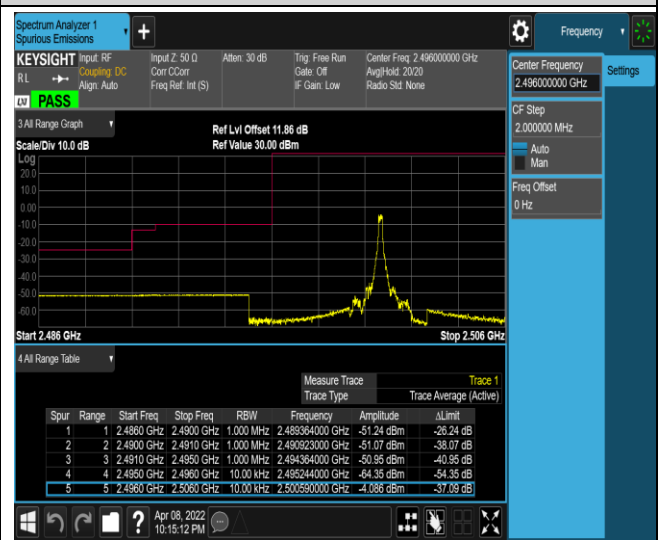

Band38-5MHz-QPSK-38225-1RB#24

Band38-5MHz-QPSK-38225-25RB#0

Band38-5MHz-16QAM-37775-1RB#0

Band38-5MHz-16QAM-37775-1RB#24

Band38-5MHz-16QAM-37775-25RB#0

Band38-5MHz-16QAM-38225-1RB#0

Band41-5MHz-QPSK-41565-1RB#24

Band41-5MHz-QPSK-41565-25RB#0

Band41-5MHz-16QAM-39675-1RB#0

Band41-5MHz-16QAM-39675-1RB#24

Band41-5MHz-16QAM-39675-25RB#0

Band41-5MHz-16QAM-41565-1RB#0

Appendix E: Conducted Spurious Emission

Test Result (worst case)