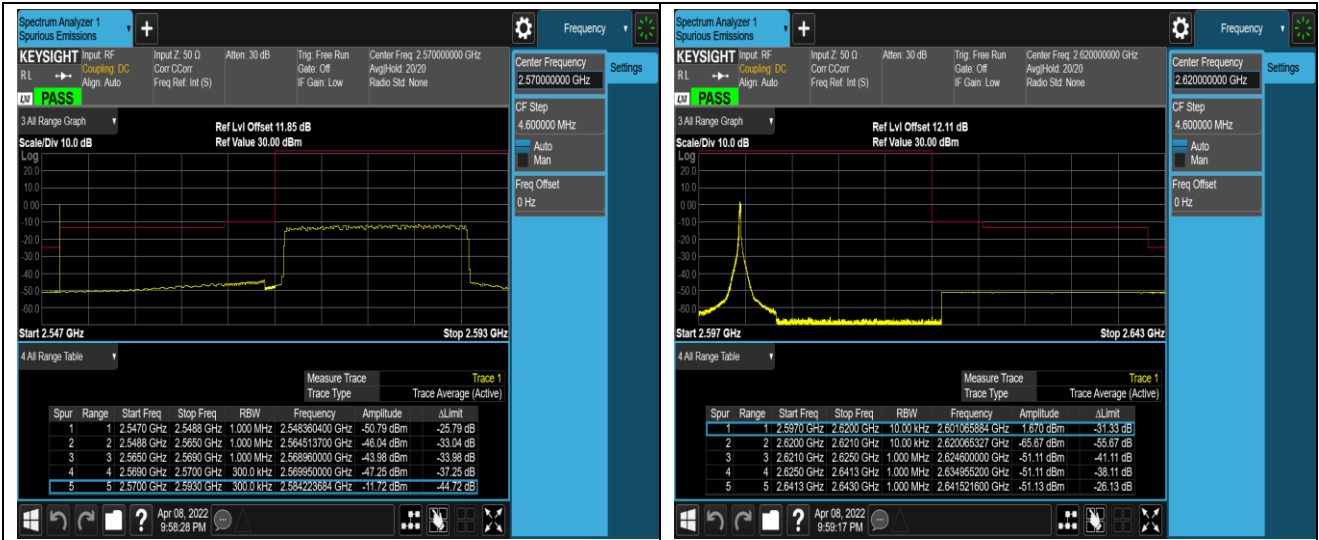

Band38-5MHz-QPSK-38225-1RB#24

Band38-5MHz-QPSK-38225-25RB#0

Band38-5MHz-16QAM-37775-1RB#0

Band38-5MHz-16QAM-37775-1RB#24

Band38-5MHz-16QAM-37775-25RB#0

Band38-5MHz-16QAM-38225-1RB#0

Band41-5MHz-QPSK-41565-1RB#24

Band41-5MHz-QPSK-41565-25RB#0

Band41-5MHz-16QAM-39675-1RB#0

Band41-5MHz-16QAM-39675-1RB#24

Band41-5MHz-16QAM-39675-25RB#0

Band41-5MHz-16QAM-41565-1RB#0

Appendix E: Conducted Spurious Emission

Test Result (worst case)