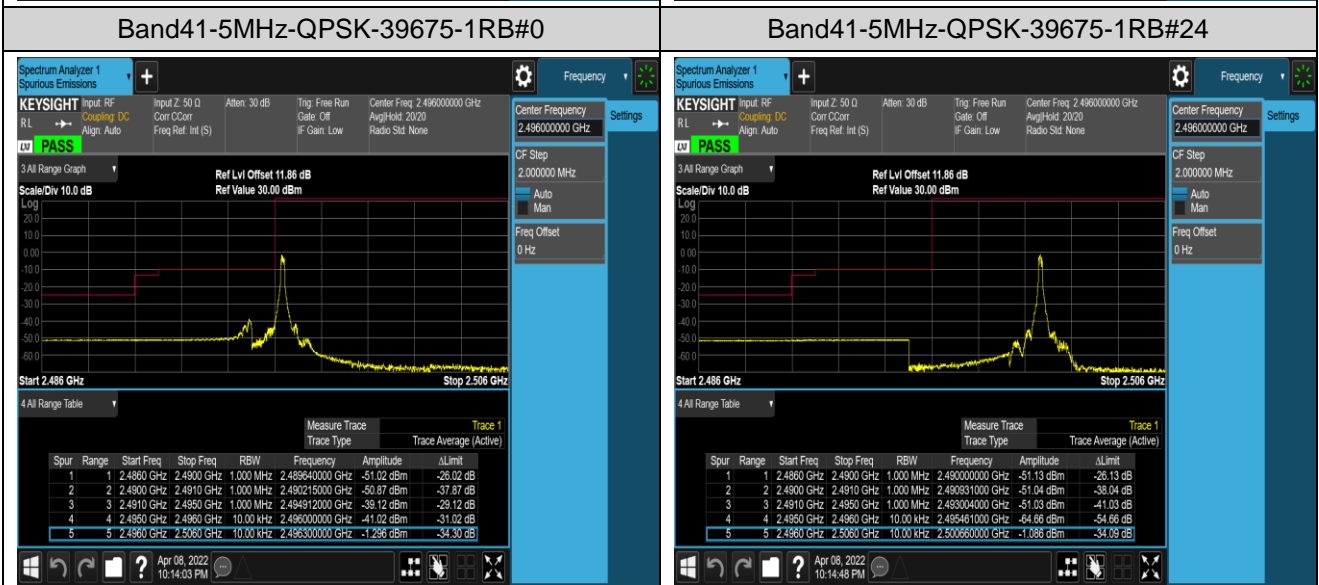

Band38-5MHz-QPSK-38225-1RB#24

Band38-5MHz-QPSK-38225-25RB#0

Band38-5MHz-16QAM-37775-1RB#0

Band38-5MHz-16QAM-37775-1RB#24

Band38-5MHz-16QAM-37775-25RB#0

Band38-5MHz-16QAM-38225-1RB#0

Band41-5MHz-QPSK-41565-1RB#24

Band41-5MHz-QPSK-41565-25RB#0

Band41-5MHz-16QAM-39675-1RB#0

Band41-5MHz-16QAM-39675-1RB#24

Band41-5MHz-16QAM-39675-25RB#0

Band41-5MHz-16QAM-41565-1RB#0

Appendix E: Conducted Spurious Emission

Test Result (worst case)