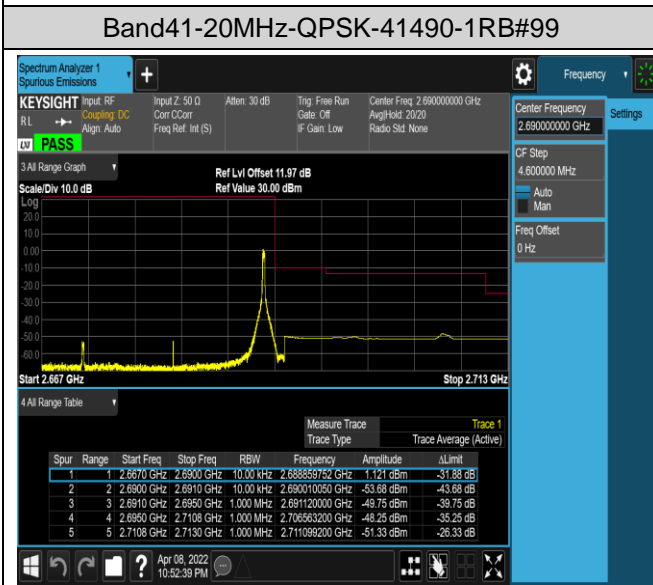

Band41-5MHz-QPSK-41565-25RB#0

Band41-5MHz-16QAM-39675-1RB#0

Band41-5MHz-16QAM-39675-1RB#24

Band41-5MHz-16QAM-39675-25RB#0

Band41-5MHz-16QAM-41565-1RB#0

Appendix E: Conducted Spurious Emission

Test Result (worst case)