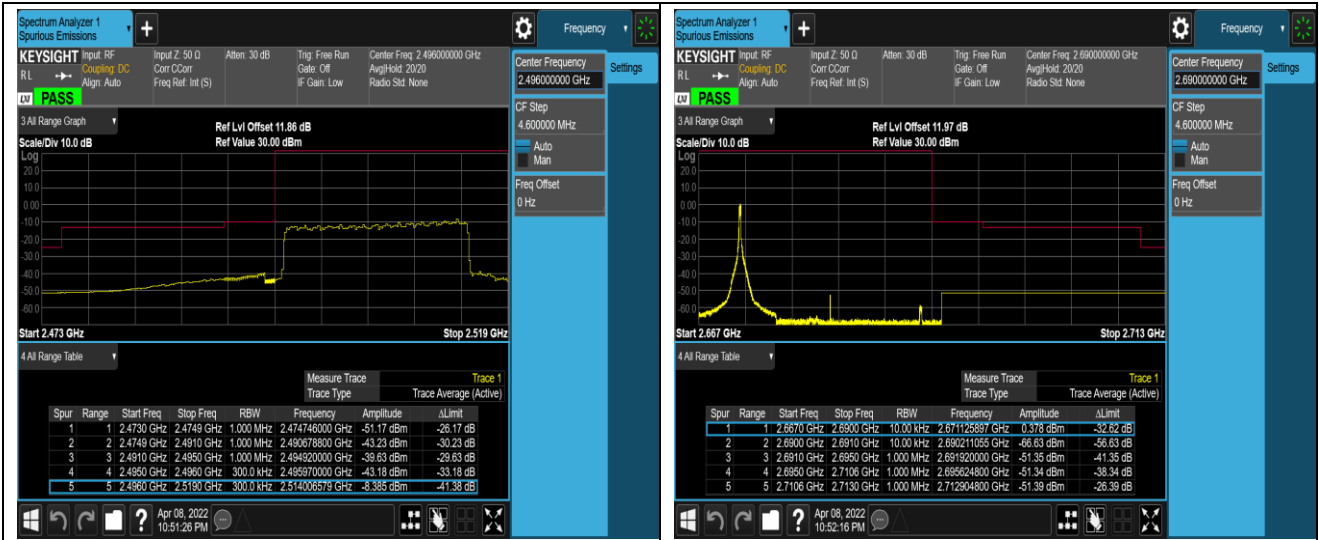

Band41-5MHz-QPSK-41565-25RB#0

Band41-5MHz-16QAM-39675-1RB#0

Band41-5MHz-16QAM-39675-1RB#24

Band41-5MHz-16QAM-39675-25RB#0

Band41-5MHz-16QAM-41565-1RB#0

Appendix E: Conducted Spurious Emission

Test Result (worst case)