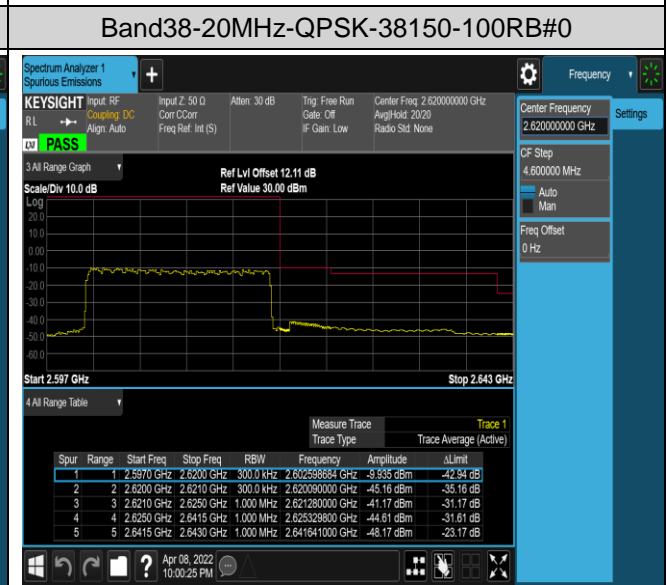

Band38-5MHz-QPSK-38225-1RB#24

Band38-5MHz-QPSK-38225-25RB#0

Band38-5MHz-16QAM-37775-1RB#0

Band38-5MHz-16QAM-37775-1RB#24

Band38-5MHz-16QAM-37775-25RB#0

Band38-5MHz-16QAM-38225-1RB#0

Band41-5MHz-QPSK-41565-1RB#24

Band41-5MHz-QPSK-41565-25RB#0

Band41-5MHz-16QAM-39675-1RB#0

Band41-5MHz-16QAM-39675-1RB#24

Band41-5MHz-16QAM-39675-25RB#0

Band41-5MHz-16QAM-41565-1RB#0

Appendix E: Conducted Spurious Emission

Test Result (worst case)