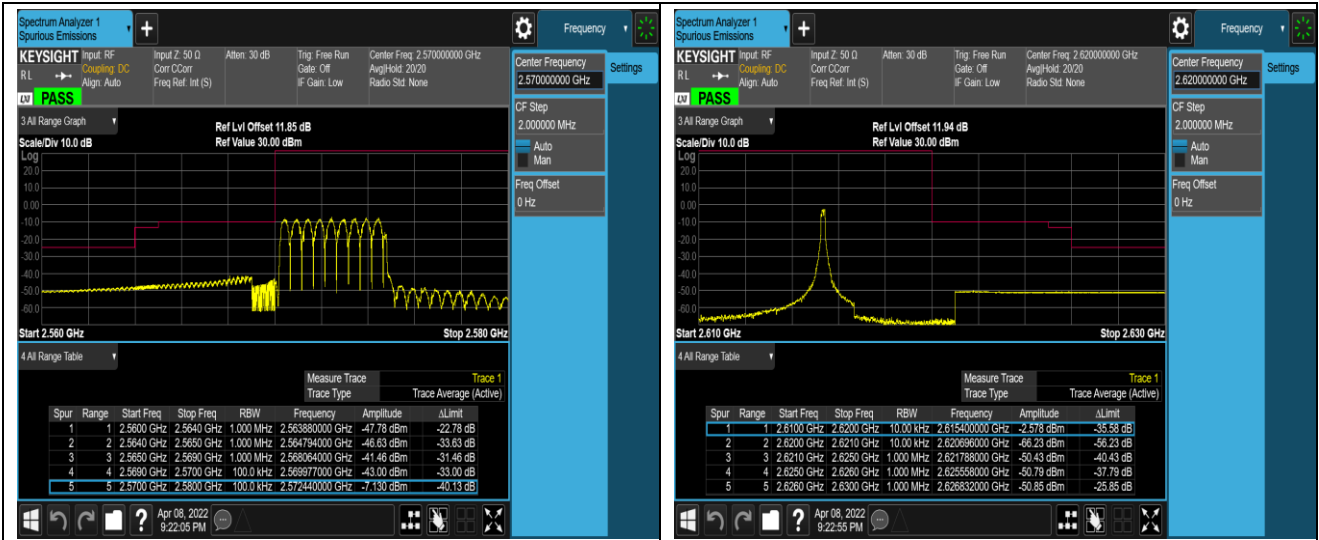

Band38-5MHz-QPSK-38225-1RB#24

Band38-5MHz-QPSK-38225-25RB#0

Band38-5MHz-16QAM-37775-1RB#0

Band38-5MHz-16QAM-37775-1RB#24

Band38-5MHz-16QAM-37775-25RB#0

Band38-5MHz-16QAM-38225-1RB#0

Band41-5MHz-QPSK-41565-1RB#24

Band41-5MHz-QPSK-41565-25RB#0

Band41-5MHz-16QAM-39675-1RB#0

Band41-5MHz-16QAM-39675-1RB#24

Band41-5MHz-16QAM-39675-25RB#0

Band41-5MHz-16QAM-41565-1RB#0

Appendix E: Conducted Spurious Emission

Test Result (worst case)