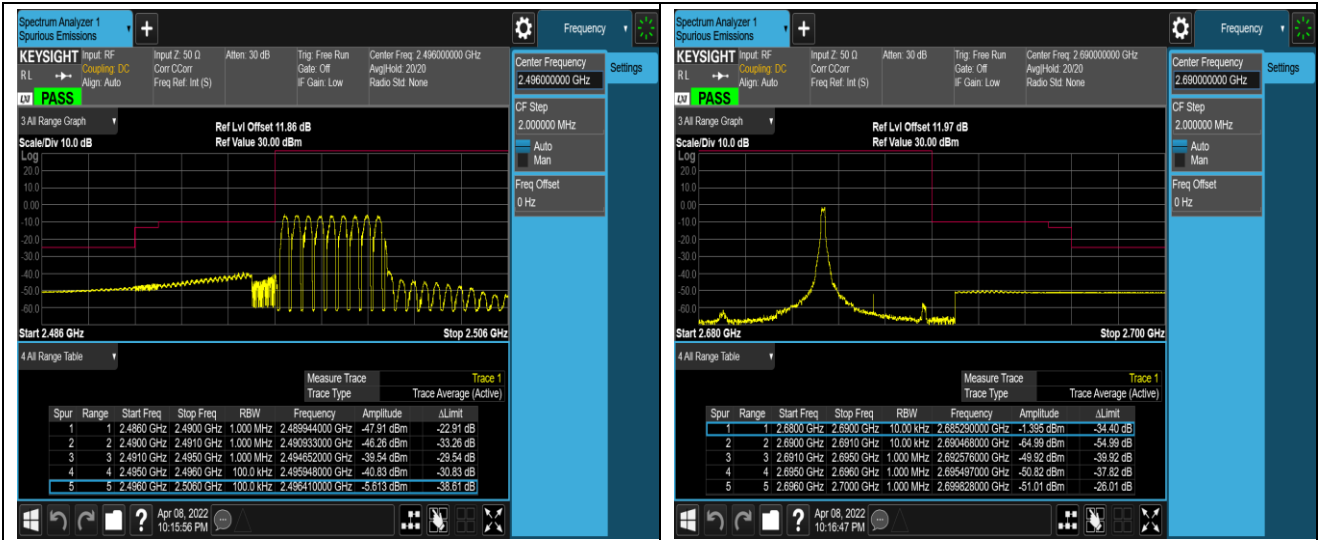

Band41-5MHz-QPSK-41565-25RB#0

Band41-5MHz-16QAM-39675-1RB#0

Band41-5MHz-16QAM-39675-1RB#24

Band41-5MHz-16QAM-39675-25RB#0

Band41-5MHz-16QAM-41565-1RB#0

Appendix E: Conducted Spurious Emission

Test Result (worst case)