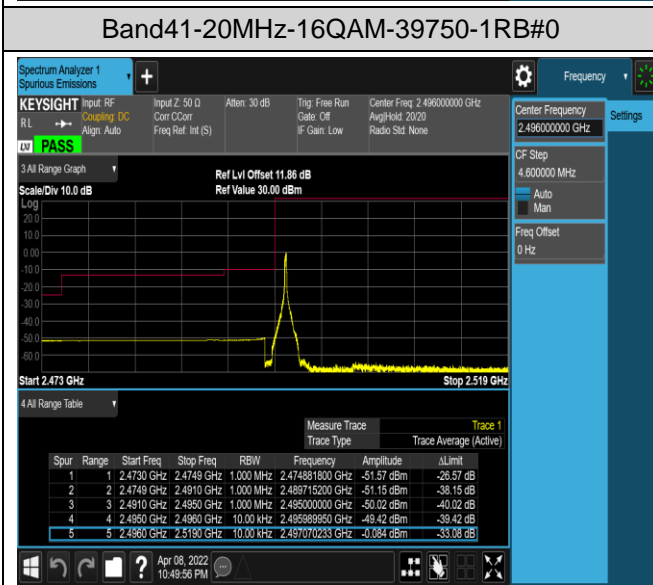

Band41-5MHz-QPSK-41565-25RB#0

Band41-5MHz-16QAM-39675-1RB#0

Band41-5MHz-16QAM-39675-1RB#24

Band41-5MHz-16QAM-39675-25RB#0

Band41-5MHz-16QAM-41565-1RB#0

Appendix E: Conducted Spurious Emission

Test Result (worst case)