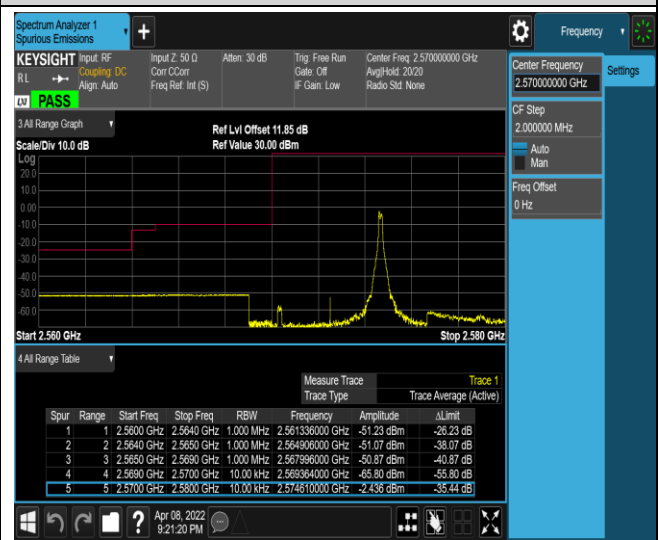

Band38-5MHz-QPSK-38225-1RB#24

Band38-5MHz-QPSK-38225-25RB#0

Band38-5MHz-16QAM-37775-1RB#0

Band38-5MHz-16QAM-37775-1RB#24

Band38-5MHz-16QAM-37775-25RB#0

Band38-5MHz-16QAM-38225-1RB#0

Band41-5MHz-QPSK-41565-1RB#24

Band41-5MHz-QPSK-41565-25RB#0

Band41-5MHz-16QAM-39675-1RB#0

Band41-5MHz-16QAM-39675-1RB#24

Band41-5MHz-16QAM-39675-25RB#0

Band41-5MHz-16QAM-41565-1RB#0

Appendix E: Conducted Spurious Emission

Test Result (worst case)