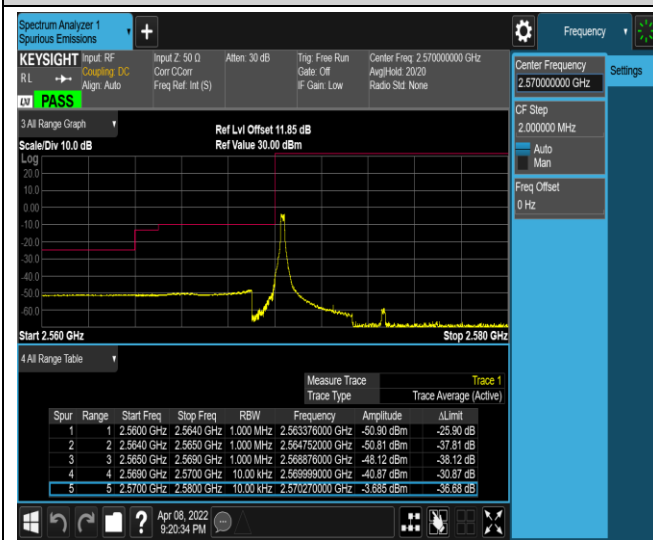

Band38-5MHz-QPSK-38225-1RB#24

Band38-5MHz-QPSK-38225-25RB#0

Band38-5MHz-16QAM-37775-1RB#0

Band38-5MHz-16QAM-37775-1RB#24

Band38-5MHz-16QAM-37775-25RB#0

Band38-5MHz-16QAM-38225-1RB#0

Band41-5MHz-QPSK-41565-1RB#24

Band41-5MHz-QPSK-41565-25RB#0

Band41-5MHz-16QAM-39675-1RB#0

Band41-5MHz-16QAM-39675-1RB#24

Band41-5MHz-16QAM-39675-25RB#0

Band41-5MHz-16QAM-41565-1RB#0

Appendix E: Conducted Spurious Emission

Test Result (worst case)