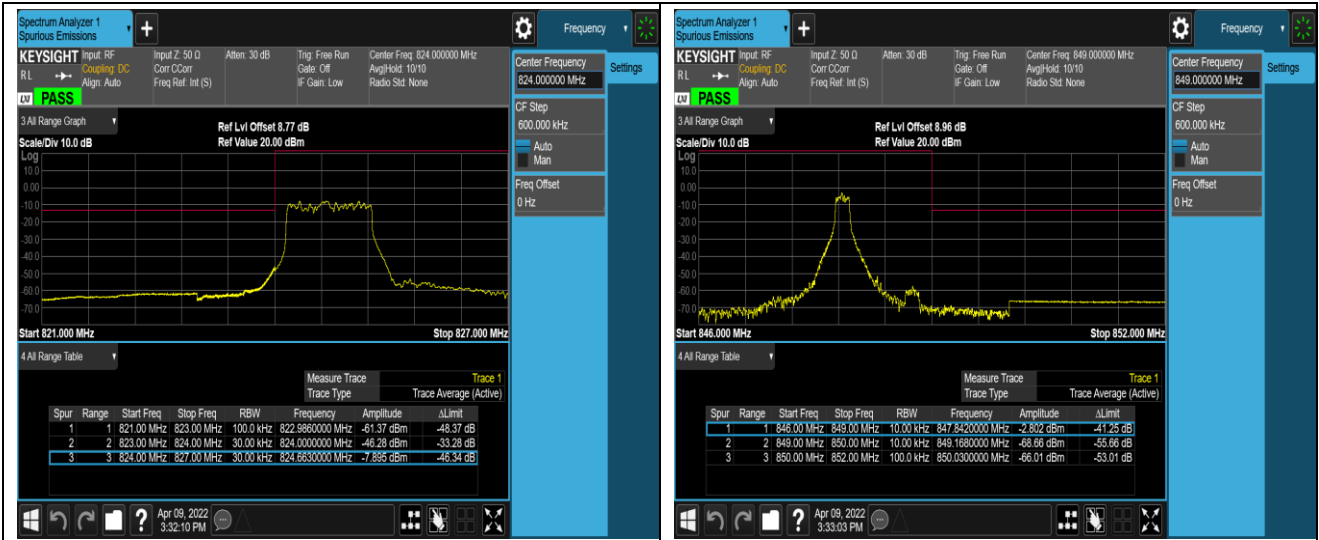

Band 17-10MHz-QPSK-23800-1RB#49

Band 17-10MHz-QPSK-23800-50RB#0

Band 17-10MHz-16QAM-23780-1RB#0

Band 17-10MHz-16QAM-23780-1RB#49

Band 17-10MHz-16QAM-23780-50RB#0

Band 17-10MHz-16QAM-23800-1RB#0

Band26-1.4MHz-16QAM-26783-1RB#5