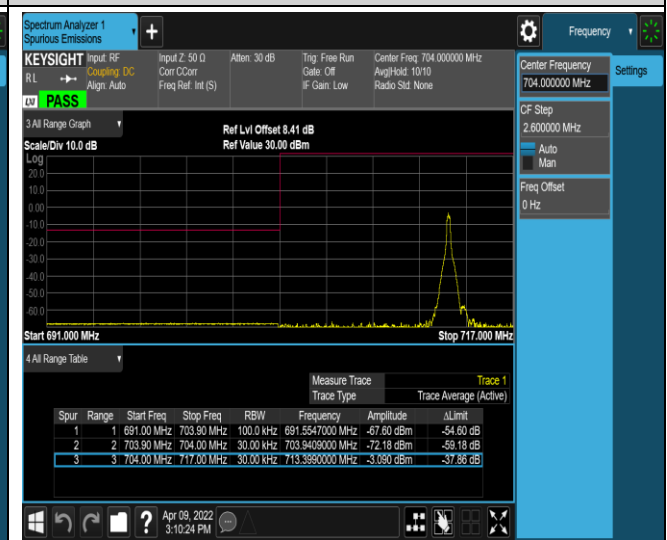

Band 17-10MHz-QPSK-23800-1RB#49

Band 17-10MHz-QPSK-23800-50RB#0

Band 17-10MHz-16QAM-23780-1RB#0

Band 17-10MHz-16QAM-23780-1RB#49

Band 17-10MHz-16QAM-23780-50RB#0

Band 17-10MHz-16QAM-23800-1RB#0

Band26-1.4MHz-16QAM-26783-1RB#5

Band26-1.4MHz-16QAM-26783-6RB#0

Band26-1.4MHz-16QAM-26797-1RB#0

Band26-1.4MHz-16QAM-26797-1RB#5

Band26-1.4MHz-16QAM-26797-6RB#0

Band26-1.4MHz-16QAM-27033-1RB#0

Band26-10MHz-16QAM-26740-1RB#49

Band26-10MHz-16QAM-26740-50RB#0