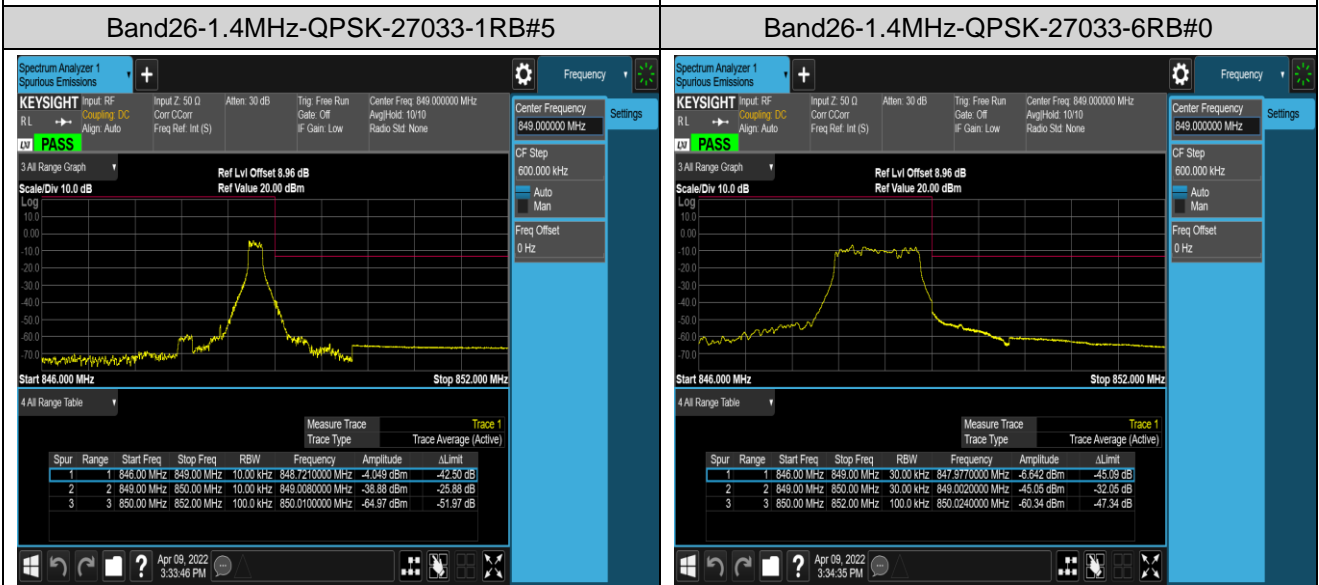

Band 17-10MHz-QPSK-23800-1RB#49

Band 17-10MHz-QPSK-23800-50RB#0

Band 17-10MHz-16QAM-23780-1RB#0

Band 17-10MHz-16QAM-23780-1RB#49

Band 17-10MHz-16QAM-23780-50RB#0

Band 17-10MHz-16QAM-23800-1RB#0

Band26-1.4MHz-16QAM-26783-1RB#5