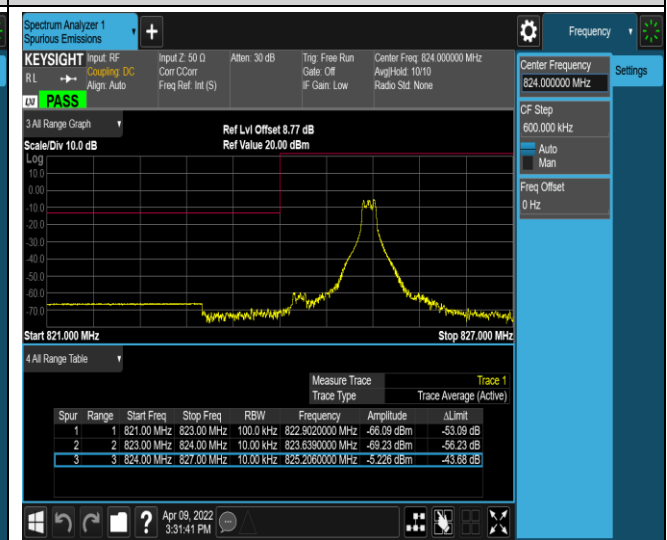

Band26-1.4MHz-16QAM-26797-1RB#5

Band26-1.4MHz-16QAM-27033-1RB#0