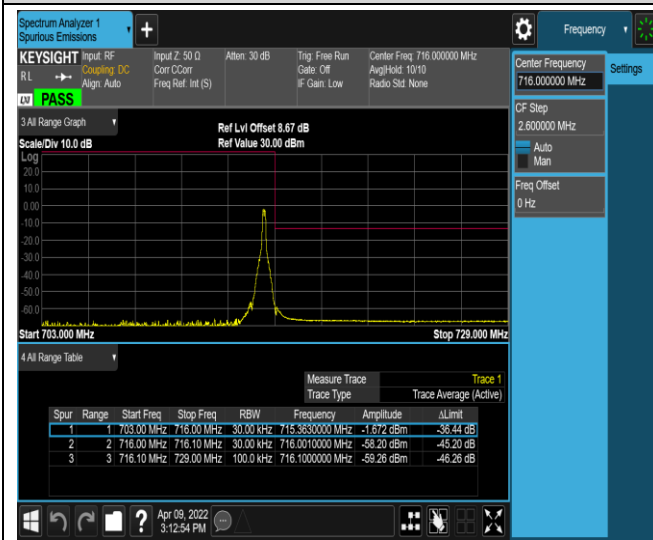

Band 17-10MHz-QPSK-23800-1RB#49

Band 17-10MHz-QPSK-23800-50RB#0

Band 17-10MHz-16QAM-23780-1RB#0

Band 17-10MHz-16QAM-23780-1RB#49

Band 17-10MHz-16QAM-23780-50RB#0

Band 17-10MHz-16QAM-23800-1RB#0

Band26-1.4MHz-16QAM-26783-1RB#5