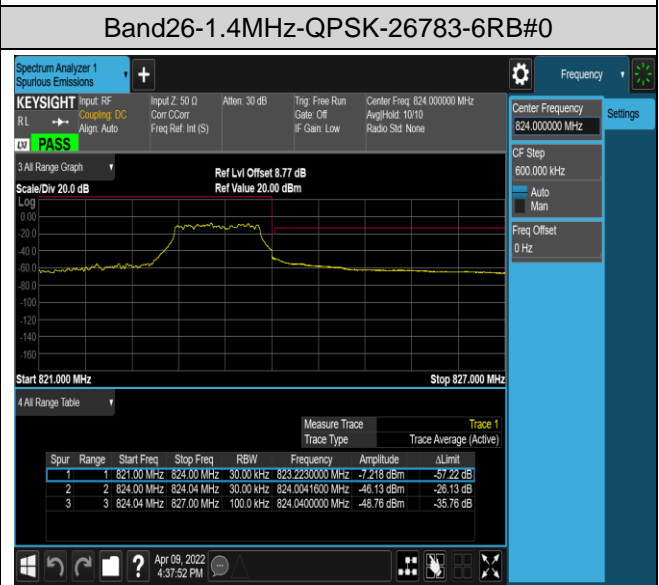

Band 17-10MHz-QPSK-23800-1RB#49

Band 17-10MHz-QPSK-23800-50RB#0

Band 17-10MHz-16QAM-23780-1RB#0

Band 17-10MHz-16QAM-23780-1RB#49

Band 17-10MHz-16QAM-23780-50RB#0

Band 17-10MHz-16QAM-23800-1RB#0

Band26-1.4MHz-16QAM-26783-1RB#5