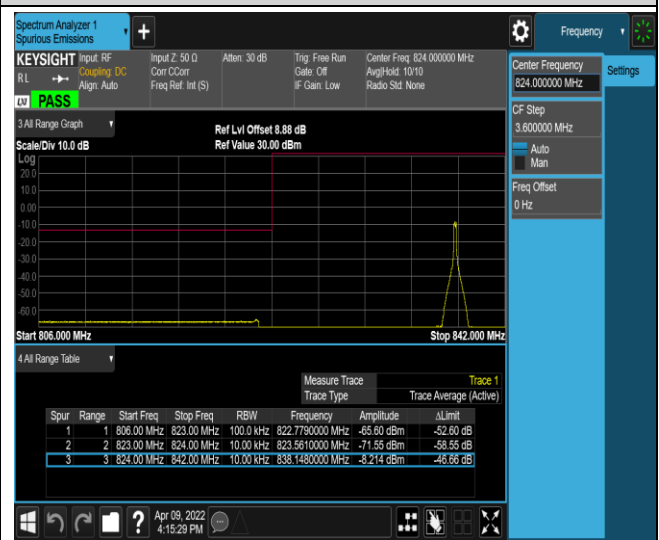

Band26-15MHz-QPSK-26865-1RB#74

Band26-15MHz-QPSK-26965-1RB#0