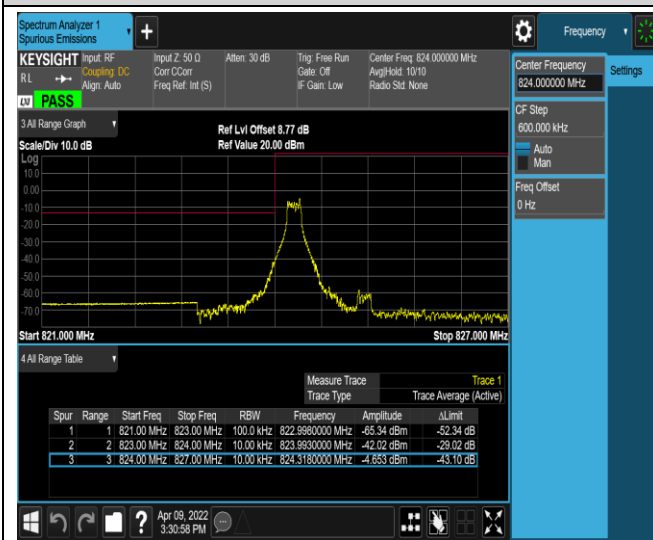

Band26-1.4MHz-16QAM-26797-1RB#0

Band26-1.4MHz-16QAM-26797-6RB#0