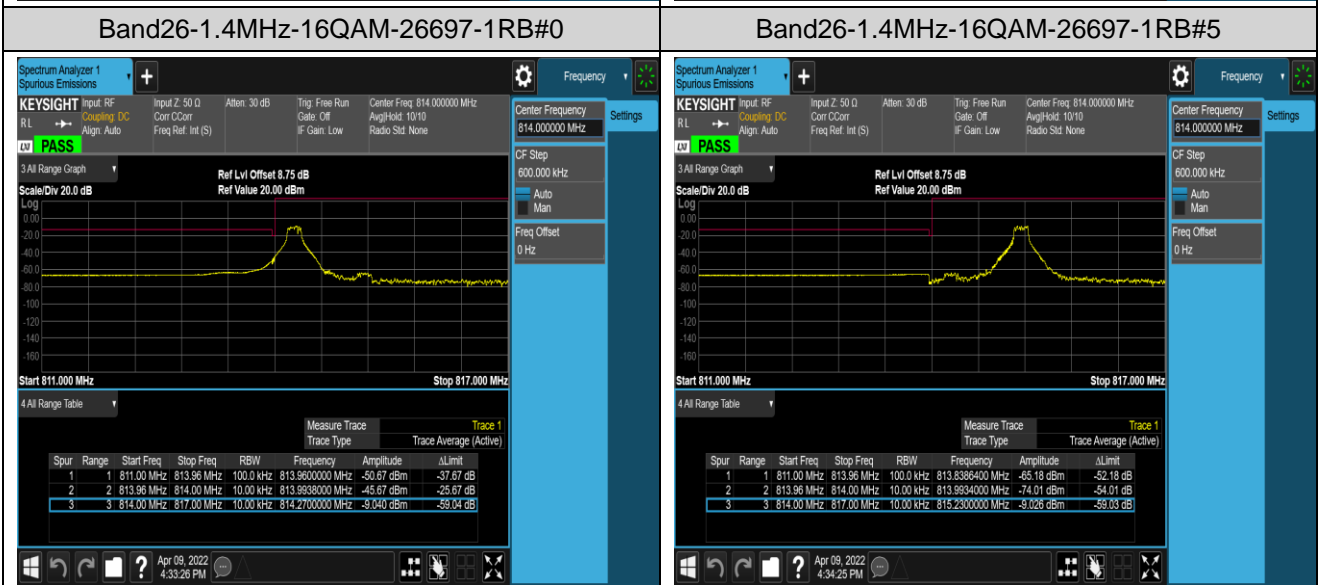

Band 17-10MHz-QPSK-23800-1RB#49

Band 17-10MHz-QPSK-23800-50RB#0

Band 17-10MHz-16QAM-23780-1RB#0

Band 17-10MHz-16QAM-23780-1RB#49

Band 17-10MHz-16QAM-23780-50RB#0

Band 17-10MHz-16QAM-23800-1RB#0

Band26-1.4MHz-16QAM-26783-1RB#5