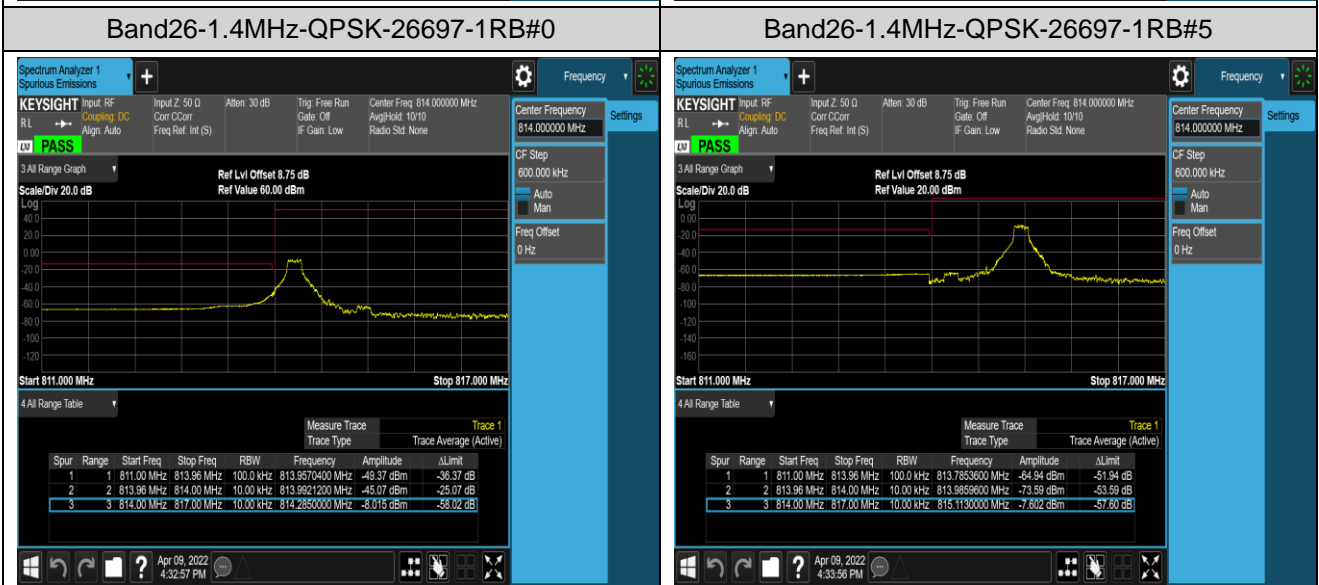

Band 17-10MHz-QPSK-23800-1RB#49

Band 17-10MHz-QPSK-23800-50RB#0

Band 17-10MHz-16QAM-23780-1RB#0

Band 17-10MHz-16QAM-23780-1RB#49

Band 17-10MHz-16QAM-23780-50RB#0

Band 17-10MHz-16QAM-23800-1RB#0

Band26-1.4MHz-16QAM-26783-1RB#5