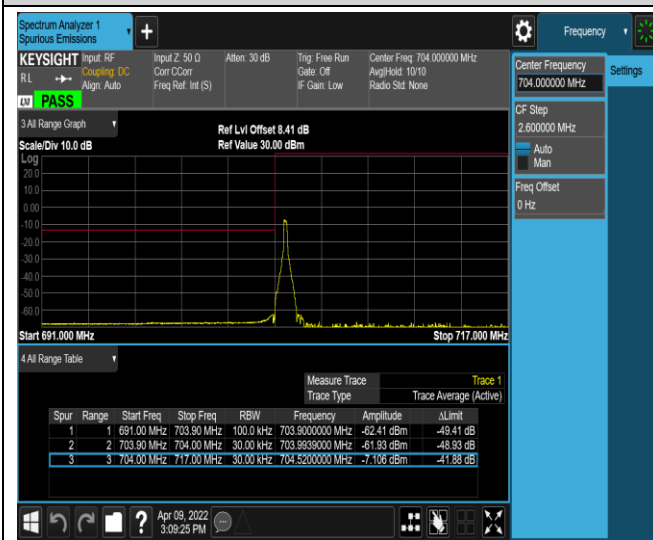

Band 17-10MHz-QPSK-23800-1RB#49

Band 17-10MHz-QPSK-23800-50RB#0

Band 17-10MHz-16QAM-23780-1RB#0

Band 17-10MHz-16QAM-23780-1RB#49

Band 17-10MHz-16QAM-23780-50RB#0

Band 17-10MHz-16QAM-23800-1RB#0

Band26-1.4MHz-16QAM-26783-1RB#5