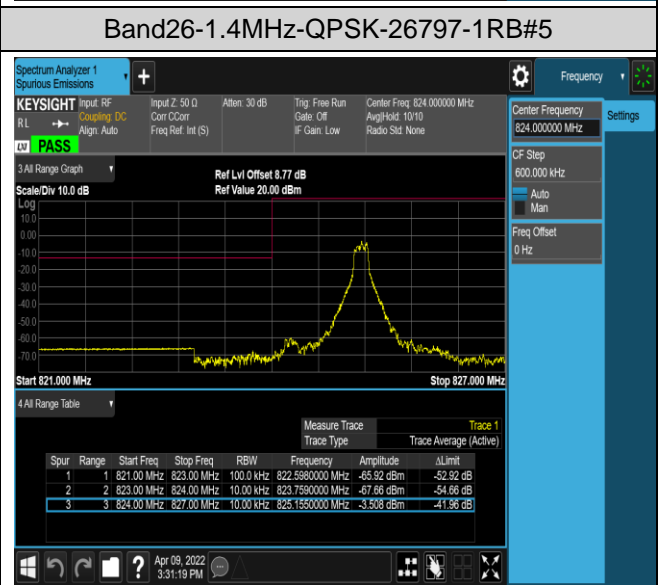

Band 17-10MHz-QPSK-23800-1RB#49

Band 17-10MHz-QPSK-23800-50RB#0

Band 17-10MHz-16QAM-23780-1RB#0

Band 17-10MHz-16QAM-23780-1RB#49

Band 17-10MHz-16QAM-23780-50RB#0

Band 17-10MHz-16QAM-23800-1RB#0

Band26-1.4MHz-16QAM-26783-1RB#5