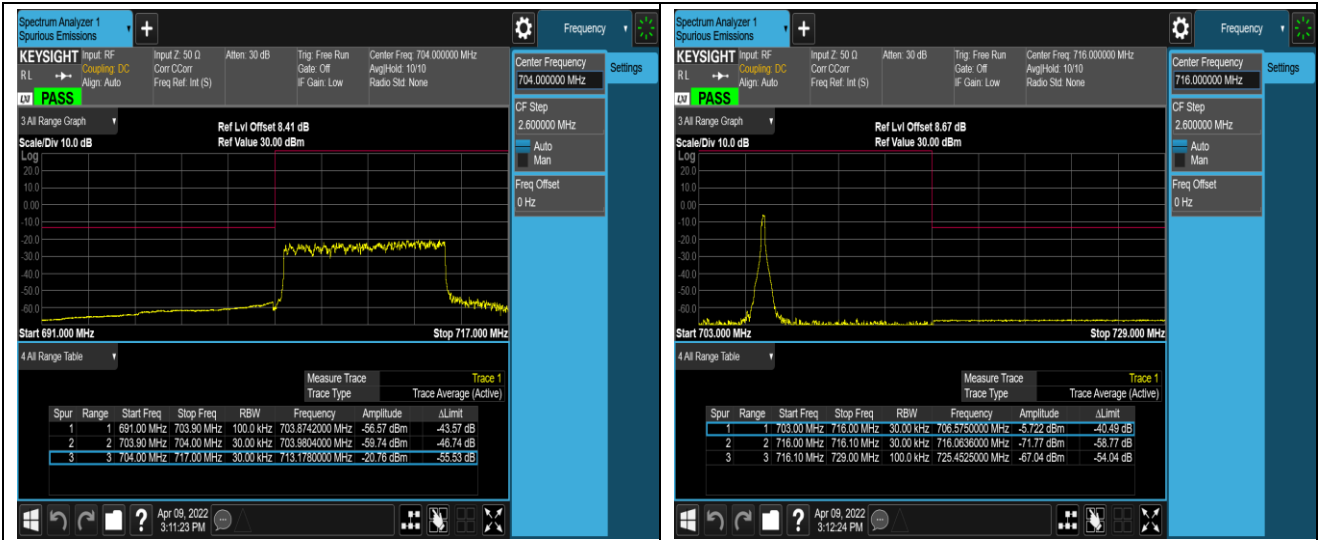

Band 17-10MHz-QPSK-23800-1RB#49

Band 17-10MHz-QPSK-23800-50RB#0

Band 17-10MHz-16QAM-23780-1RB#0

Band 17-10MHz-16QAM-23780-1RB#49

Band 17-10MHz-16QAM-23780-50RB#0

Band 17-10MHz-16QAM-23800-1RB#0

Band26-1.4MHz-16QAM-26783-1RB#5