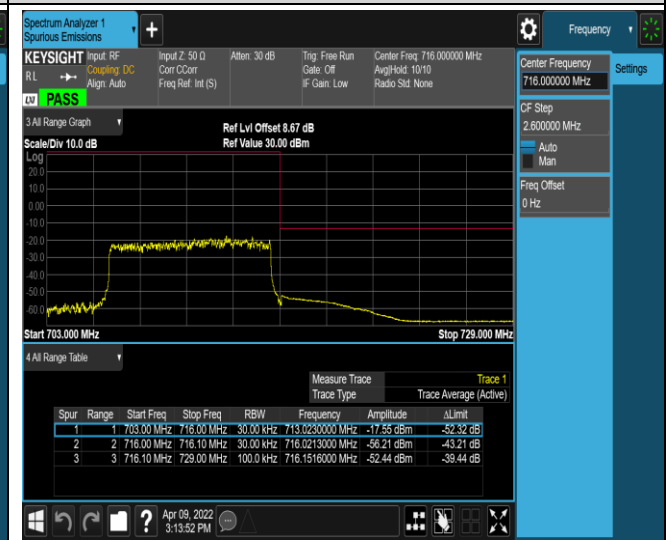

Band 17-10MHz-QPSK-23800-1RB#49

Band 17-10MHz-QPSK-23800-50RB#0

Band 17-10MHz-16QAM-23780-1RB#0

Band 17-10MHz-16QAM-23780-1RB#49

Band 17-10MHz-16QAM-23780-50RB#0

Band 17-10MHz-16QAM-23800-1RB#0

Band26-1.4MHz-16QAM-26783-1RB#5

Band26-1.4MHz-16QAM-26783-6RB#0

Band26-1.4MHz-16QAM-26797-1RB#0

Band26-1.4MHz-16QAM-26797-1RB#5

Band26-1.4MHz-16QAM-26797-6RB#0

Band26-1.4MHz-16QAM-27033-1RB#0

Band26-10MHz-16QAM-26740-1RB#49

Band26-10MHz-16QAM-26740-50RB#0