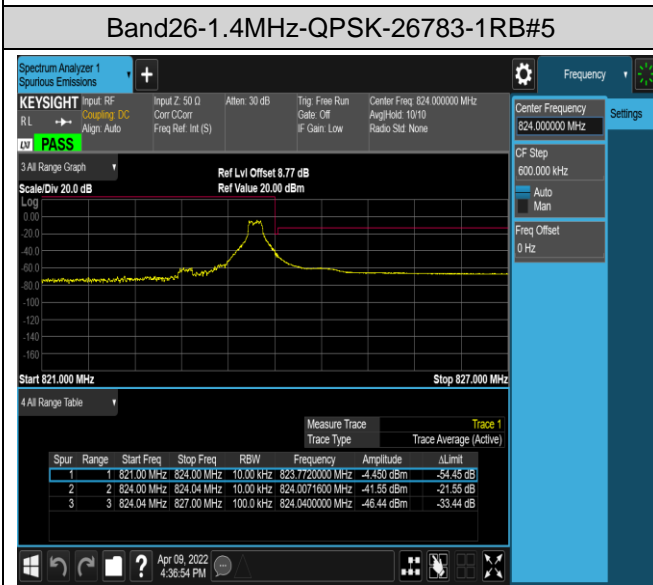

Band 17-10MHz-QPSK-23800-1RB#49

Band 17-10MHz-QPSK-23800-50RB#0

Band 17-10MHz-16QAM-23780-1RB#0

Band 17-10MHz-16QAM-23780-1RB#49

Band 17-10MHz-16QAM-23780-50RB#0

Band 17-10MHz-16QAM-23800-1RB#0

Band26-1.4MHz-16QAM-26783-1RB#5