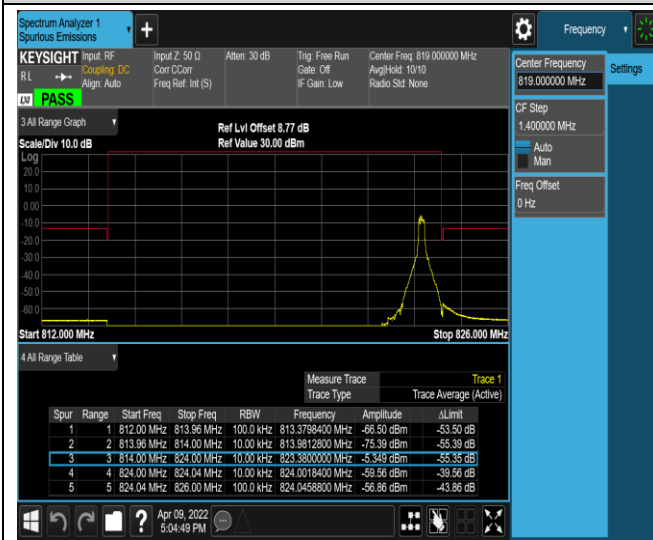

Band26-1.4MHz-16QAM-26783-6RB#0

Band26-1.4MHz-16QAM-26797-1RB#0

Band26-1.4MHz-16QAM-26797-1RB#5

Band26-1.4MHz-16QAM-26797-6RB#0

Band26-1.4MHz-16QAM-27033-1RB#0

Band26-10MHz-16QAM-26740-1RB#49

Band26-10MHz-16QAM-26740-50RB#0