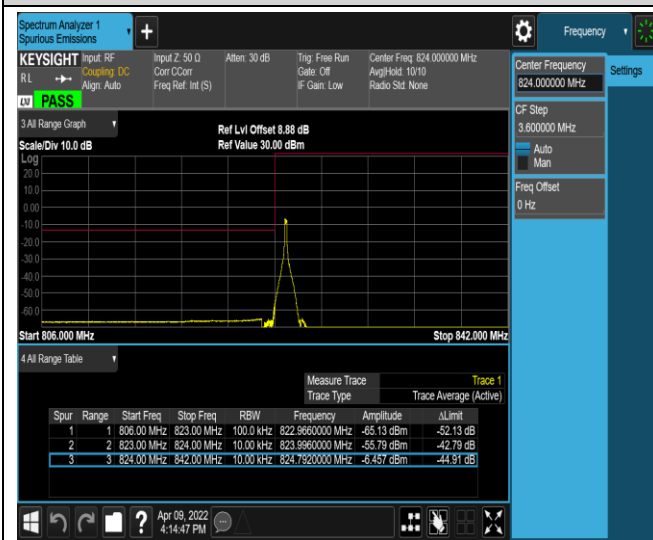

Band26-15MHz-QPSK-26865-1RB#0

Band26-15MHz-QPSK-26865-75RB#0