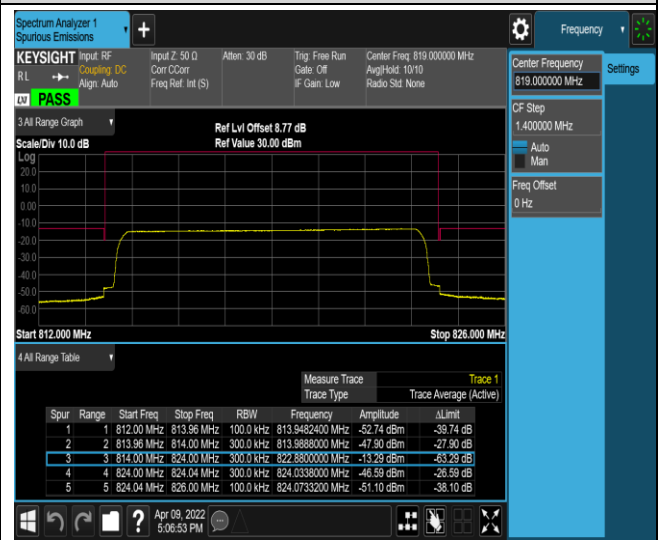

Band26-1.4MHz-16QAM-26783-6RB#0

Band26-1.4MHz-16QAM-26797-1RB#0

Band26-1.4MHz-16QAM-26797-1RB#5

Band26-1.4MHz-16QAM-26797-6RB#0

Band26-1.4MHz-16QAM-27033-1RB#0

Band26-10MHz-16QAM-26740-1RB#49

Band26-10MHz-16QAM-26740-50RB#0