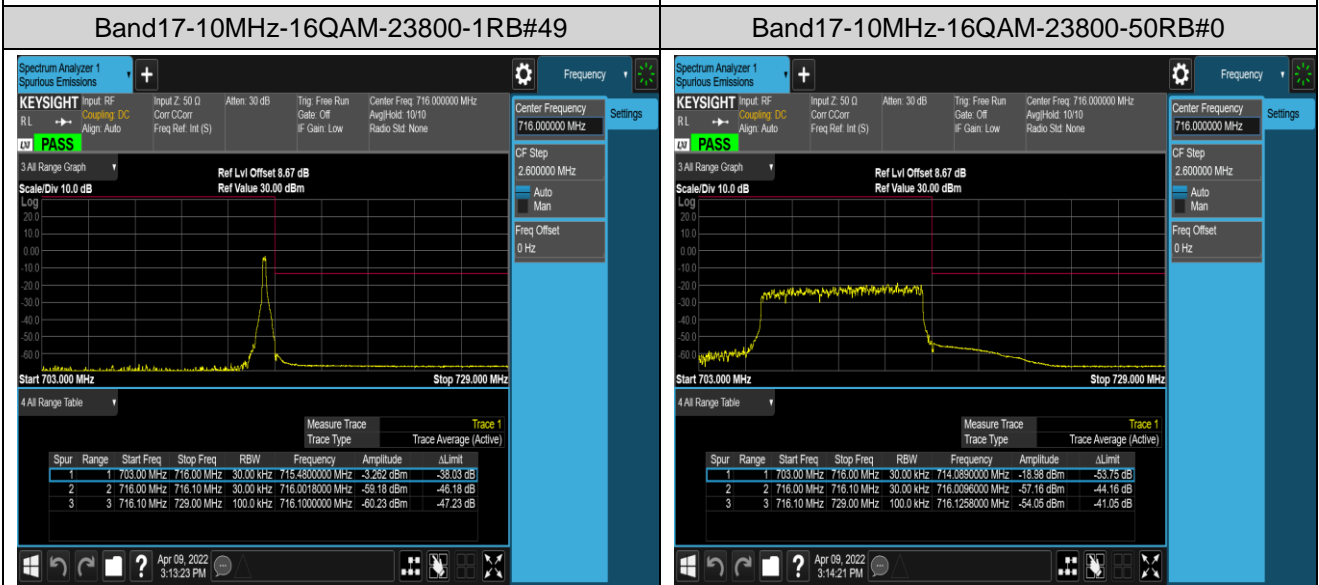

Band 17-10MHz-QPSK-23800-1RB#49

Band 17-10MHz-QPSK-23800-50RB#0

Band 17-10MHz-16QAM-23780-1RB#0

Band 17-10MHz-16QAM-23780-1RB#49

Band 17-10MHz-16QAM-23780-50RB#0

Band 17-10MHz-16QAM-23800-1RB#0

Band26-1.4MHz-16QAM-26783-1RB#5