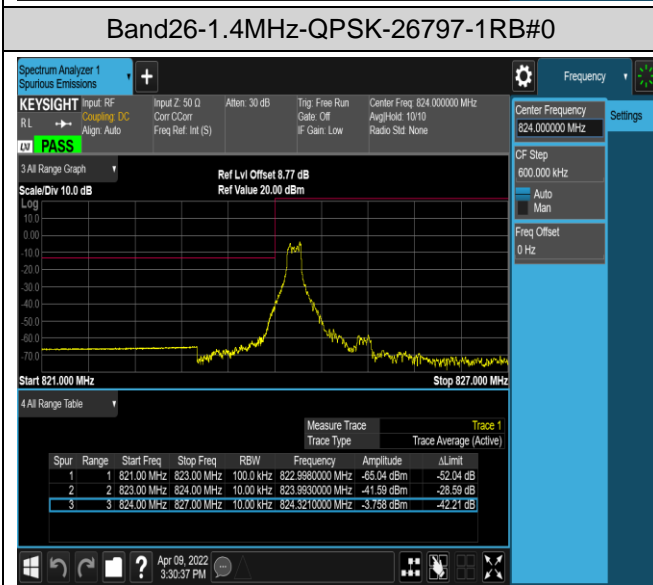

Band 17-10MHz-QPSK-23800-1RB#49

Band 17-10MHz-QPSK-23800-50RB#0

Band 17-10MHz-16QAM-23780-1RB#0

Band 17-10MHz-16QAM-23780-1RB#49

Band 17-10MHz-16QAM-23780-50RB#0

Band 17-10MHz-16QAM-23800-1RB#0

Band26-1.4MHz-16QAM-26783-1RB#5