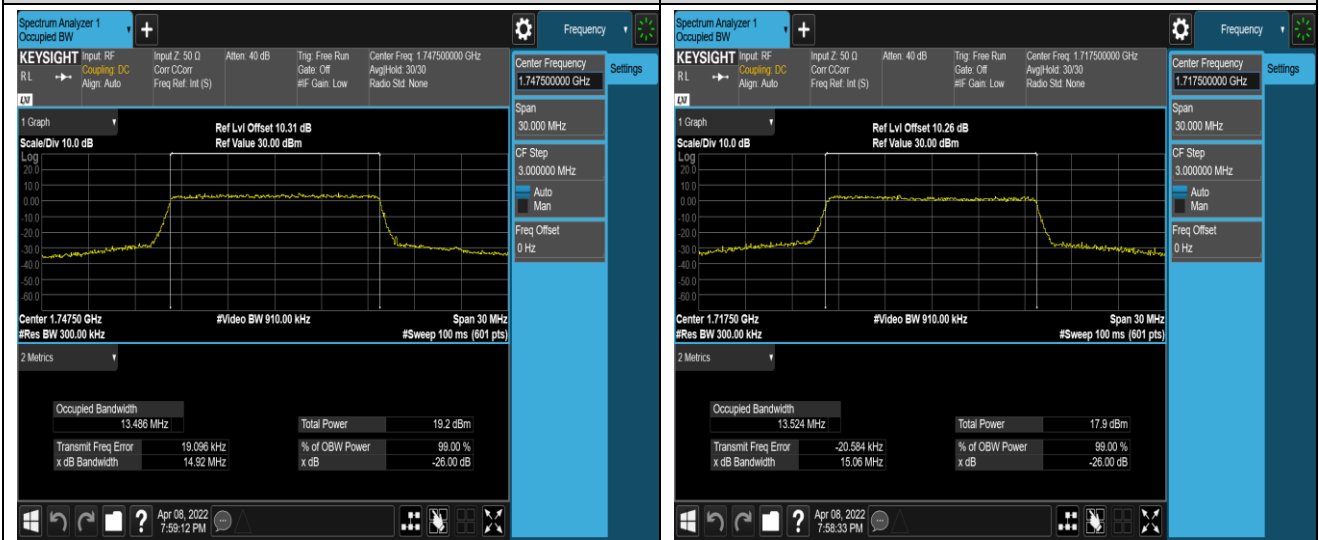

Band4-10MHz-16QAM-20000-50RB#0

Band4-10MHz-16QAM-20175-50RB#0

Band4-10MHz-16QAM-20350-50RB#0

Band4-15MHz-QPSK-20025-75RB#0

Band4-15MHz-QPSK-20175-75RB#0

Band4-15MHz-QPSK-20325-75RB#0

Band4-15MHz-16QAM-20025-75RB#0