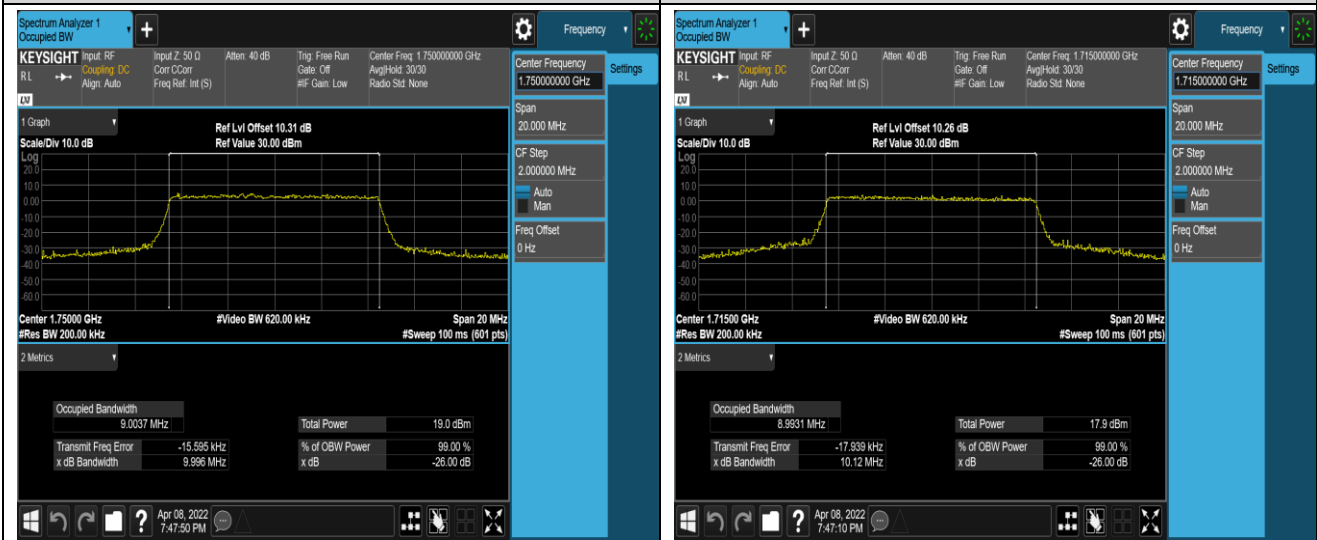

Band4-5MHz-QPSK-20375-25RB#0

Band4-5MHz-16QAM-19975-25RB#0

Band4-5MHz-16QAM-20175-25RB#0

Band4-5MHz-16QAM-20375-25RB#0

Band4-10MHz-QPSK-20000-50RB#0

Band4-10MHz-QPSK-20175-50RB#0

Band4-10MHz-QPSK-20350-50RB#0

Band4-10MHz-16QAM-20000-50RB#0

Band4-10MHz-16QAM-20175-50RB#0

Band4-10MHz-16QAM-20350-50RB#0

Band4-15MHz-QPSK-20025-75RB#0

Band4-15MHz-QPSK-20175-75RB#0

Band4-15MHz-QPSK-20325-75RB#0

Band4-15MHz-16QAM-20025-75RB#0