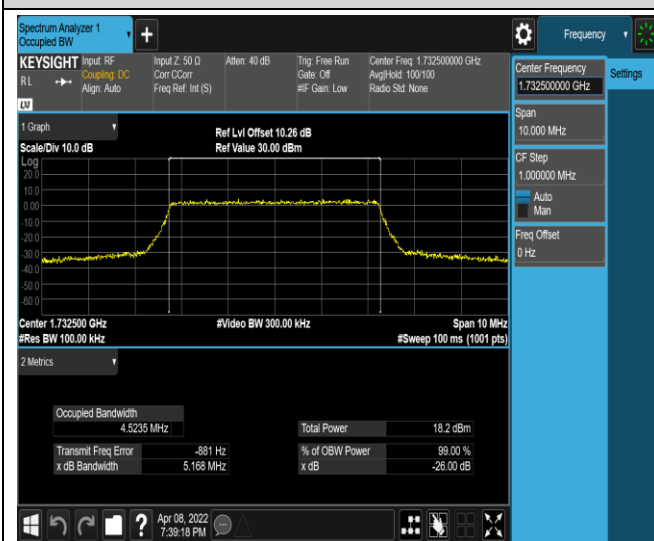

Band4-5MHz-QPSK-20375-25RB#0

Band4-5MHz-16QAM-19975-25RB#0

Band4-5MHz-16QAM-20175-25RB#0

Band4-5MHz-16QAM-20375-25RB#0

Band4-10MHz-QPSK-20000-50RB#0

Band4-10MHz-QPSK-20175-50RB#0

Band4-10MHz-QPSK-20350-50RB#0

Band4-10MHz-16QAM-20000-50RB#0

Band4-10MHz-16QAM-20175-50RB#0

Band4-10MHz-16QAM-20350-50RB#0

Band4-15MHz-QPSK-20025-75RB#0

Band4-15MHz-QPSK-20175-75RB#0

Band4-15MHz-QPSK-20325-75RB#0

Band4-15MHz-16QAM-20025-75RB#0