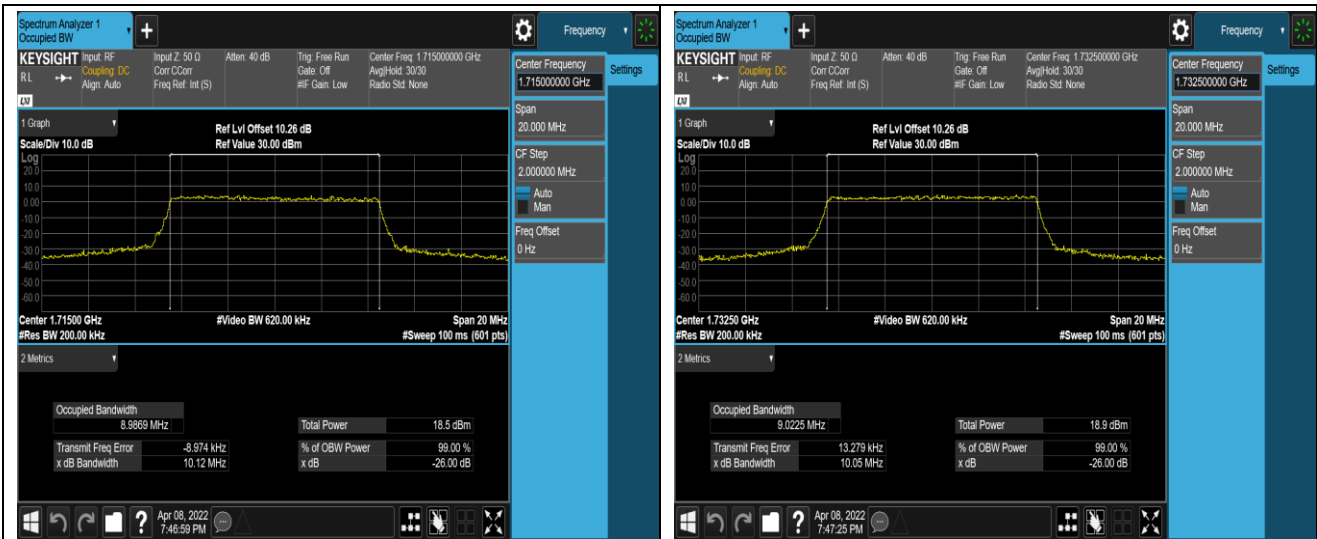

Band4-5MHz-QPSK-20375-25RB#0

Band4-5MHz-16QAM-19975-25RB#0

Band4-5MHz-16QAM-20175-25RB#0

Band4-5MHz-16QAM-20375-25RB#0

Band4-10MHz-QPSK-20000-50RB#0

Band4-10MHz-QPSK-20175-50RB#0

Band4-10MHz-QPSK-20350-50RB#0

Band4-10MHz-16QAM-20000-50RB#0

Band4-10MHz-16QAM-20175-50RB#0

Band4-10MHz-16QAM-20350-50RB#0

Band4-15MHz-QPSK-20025-75RB#0

Band4-15MHz-QPSK-20175-75RB#0

Band4-15MHz-QPSK-20325-75RB#0

Band4-15MHz-16QAM-20025-75RB#0