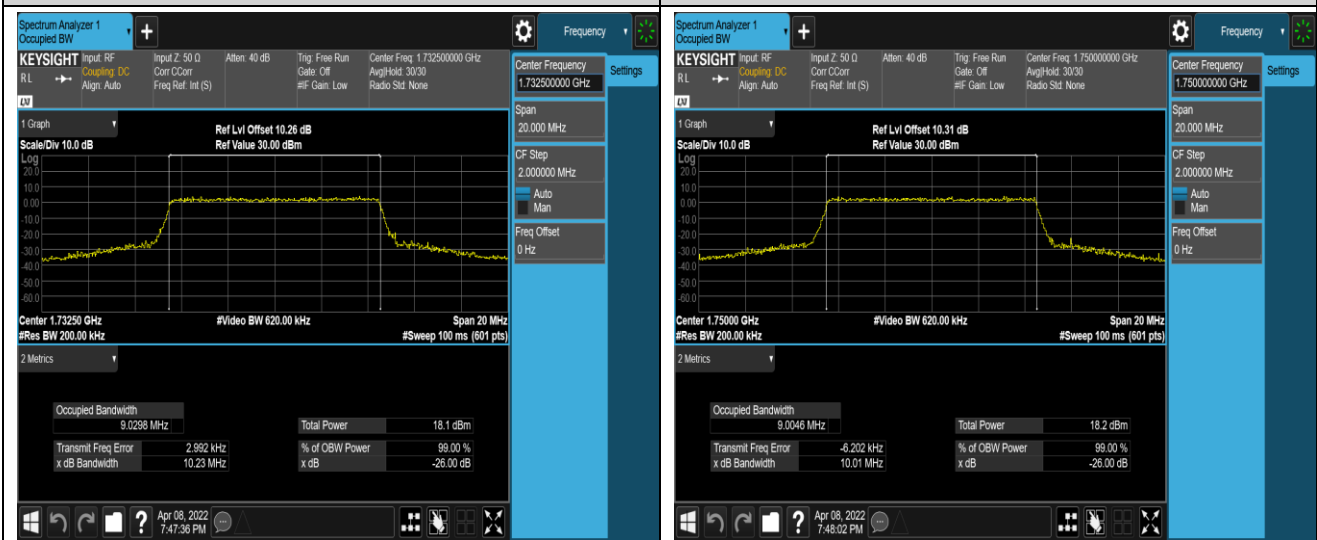

Band4-5MHz-QPSK-20375-25RB#0

Band4-5MHz-16QAM-19975-25RB#0

Band4-5MHz-16QAM-20175-25RB#0

Band4-5MHz-16QAM-20375-25RB#0

Band4-10MHz-QPSK-20000-50RB#0

Band4-10MHz-QPSK-20175-50RB#0

Band4-10MHz-QPSK-20350-50RB#0

Band4-10MHz-16QAM-20000-50RB#0

Band4-10MHz-16QAM-20175-50RB#0

Band4-10MHz-16QAM-20350-50RB#0

Band4-15MHz-QPSK-20025-75RB#0

Band4-15MHz-QPSK-20175-75RB#0

Band4-15MHz-QPSK-20325-75RB#0

Band4-15MHz-16QAM-20025-75RB#0