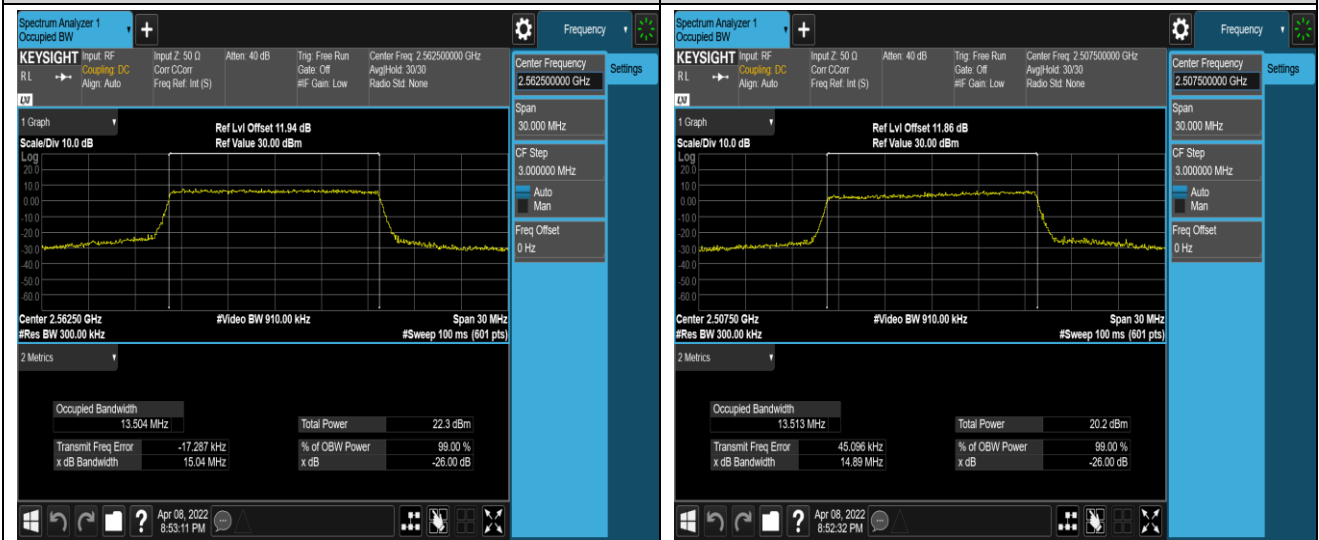

Band7-15MHz-QPSK-21375-75RB#0

Band7-15MHz-16QAM-20825-75RB#0

Band7-15MHz-16QAM-21100-75RB#0

Band7-15MHz-16QAM-21375-75RB#0