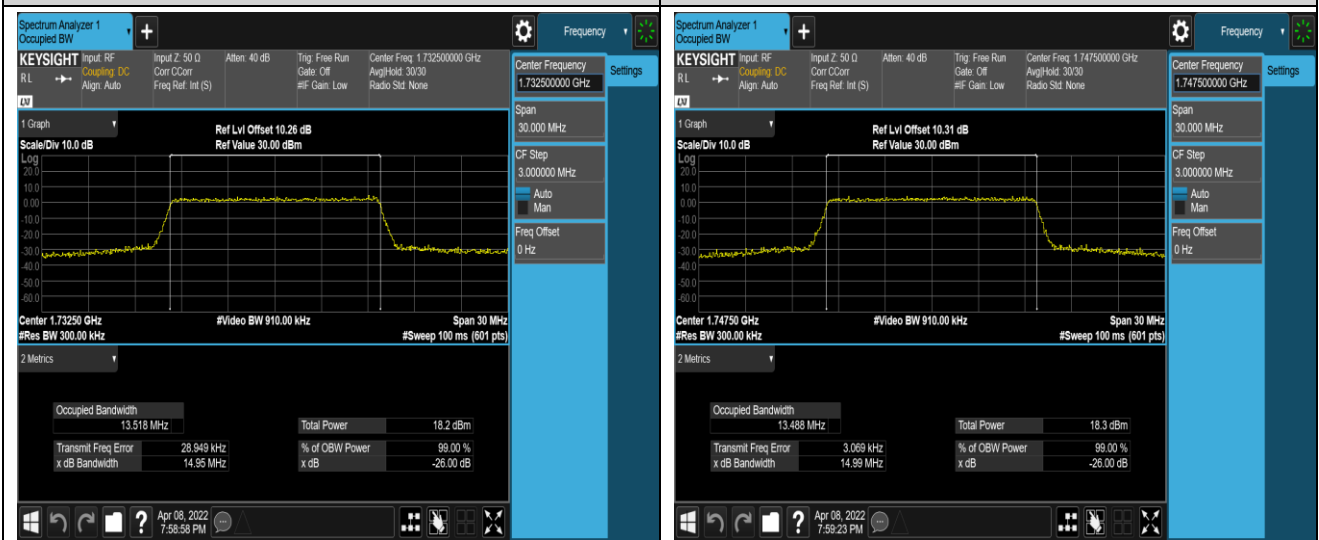

Band4-15MHz-16QAM-20175-75RB#0

Band4-15MHz-16QAM-20325-75RB#0

Band4-20MHz-QPSK-20050-100RB#0

Band4-20MHz-QPSK-20175-100RB#0