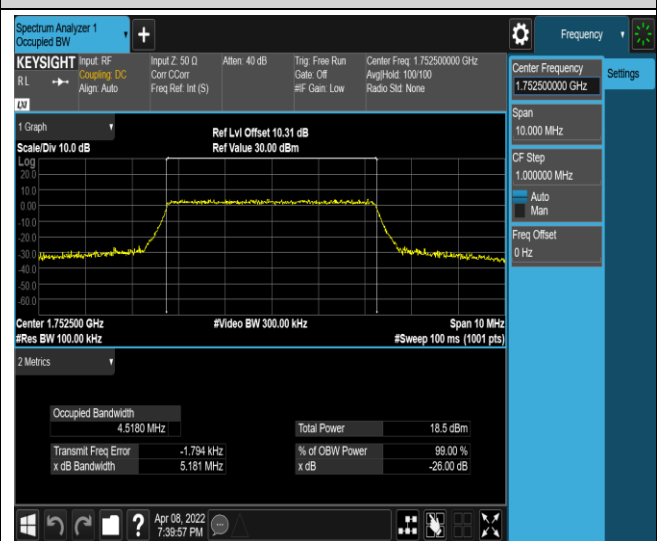

Band4-5MHz-QPSK-20375-25RB#0

Band4-5MHz-16QAM-19975-25RB#0

Band4-5MHz-16QAM-20175-25RB#0

Band4-5MHz-16QAM-20375-25RB#0

Band4-10MHz-QPSK-20000-50RB#0

Band4-10MHz-QPSK-20175-50RB#0

Band4-10MHz-QPSK-20350-50RB#0

Band4-10MHz-16QAM-20000-50RB#0

Band4-10MHz-16QAM-20175-50RB#0

Band4-10MHz-16QAM-20350-50RB#0

Band4-15MHz-QPSK-20025-75RB#0

Band4-15MHz-QPSK-20175-75RB#0

Band4-15MHz-QPSK-20325-75RB#0

Band4-15MHz-16QAM-20025-75RB#0