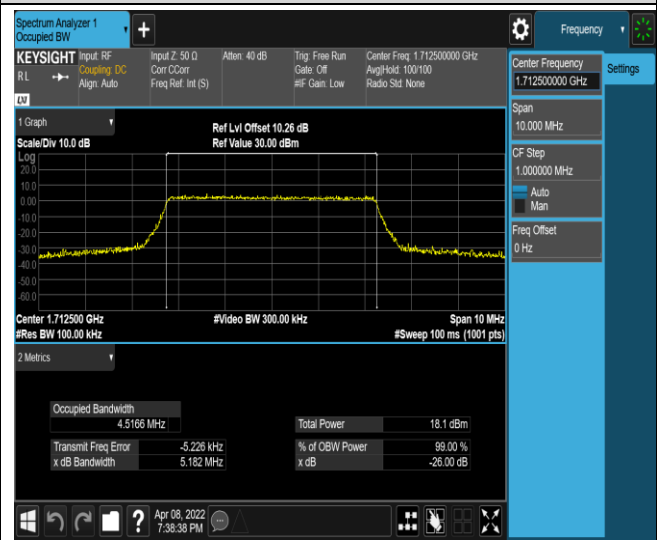

Band4-5MHz-QPSK-20375-25RB#0

Band4-5MHz-16QAM-19975-25RB#0

Band4-5MHz-16QAM-20175-25RB#0

Band4-5MHz-16QAM-20375-25RB#0

Band4-10MHz-QPSK-20000-50RB#0

Band4-10MHz-QPSK-20175-50RB#0

Band4-10MHz-QPSK-20350-50RB#0

Band4-10MHz-16QAM-20000-50RB#0

Band4-10MHz-16QAM-20175-50RB#0

Band4-10MHz-16QAM-20350-50RB#0

Band4-15MHz-QPSK-20025-75RB#0

Band4-15MHz-QPSK-20175-75RB#0

Band4-15MHz-QPSK-20325-75RB#0

Band4-15MHz-16QAM-20025-75RB#0