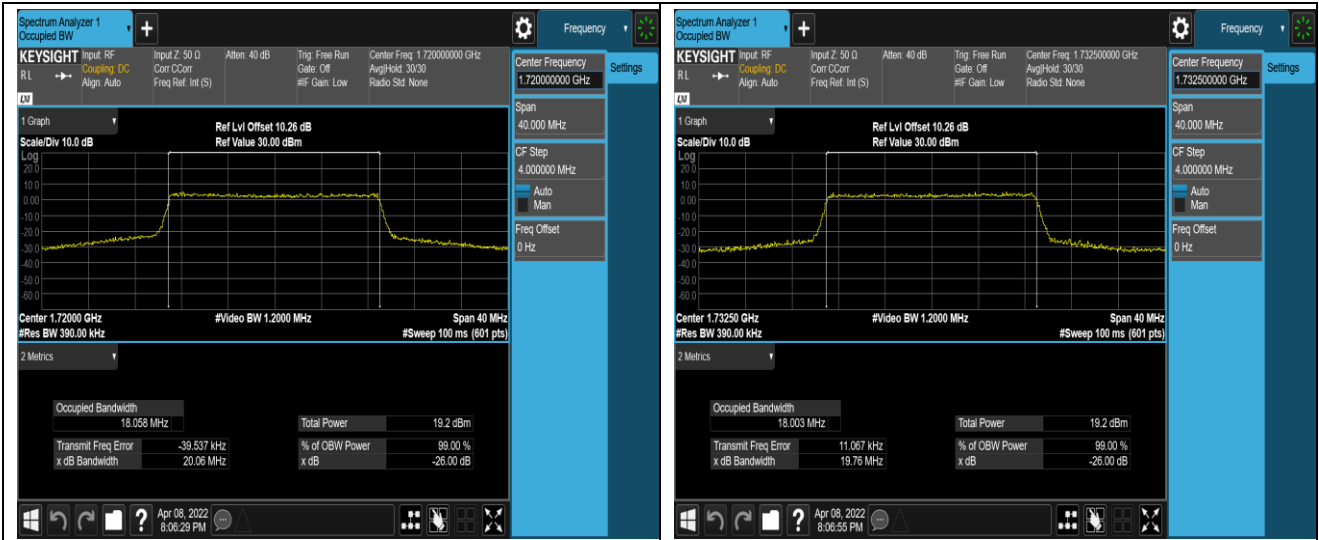

Band4-20MHz-QPSK-20050-100RB#0

Band4-20MHz-QPSK-20175-100RB#0