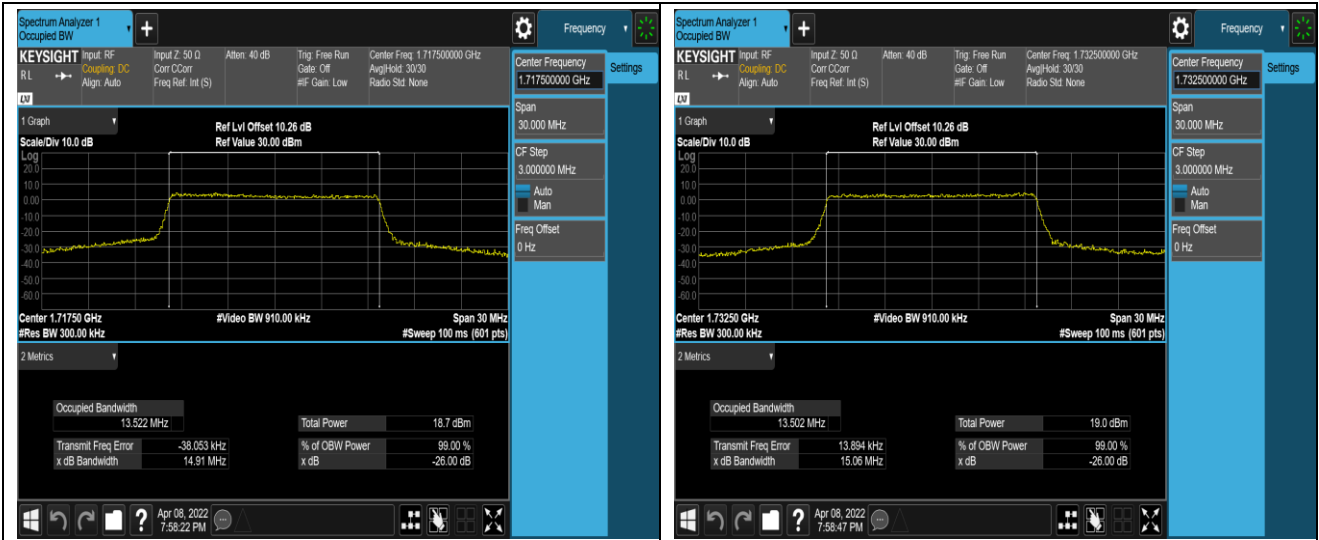

Band4-10MHz-16QAM-20000-50RB#0

Band4-10MHz-16QAM-20175-50RB#0

Band4-10MHz-16QAM-20350-50RB#0

Band4-15MHz-QPSK-20025-75RB#0

Band4-15MHz-QPSK-20175-75RB#0

Band4-15MHz-QPSK-20325-75RB#0

Band4-15MHz-16QAM-20025-75RB#0