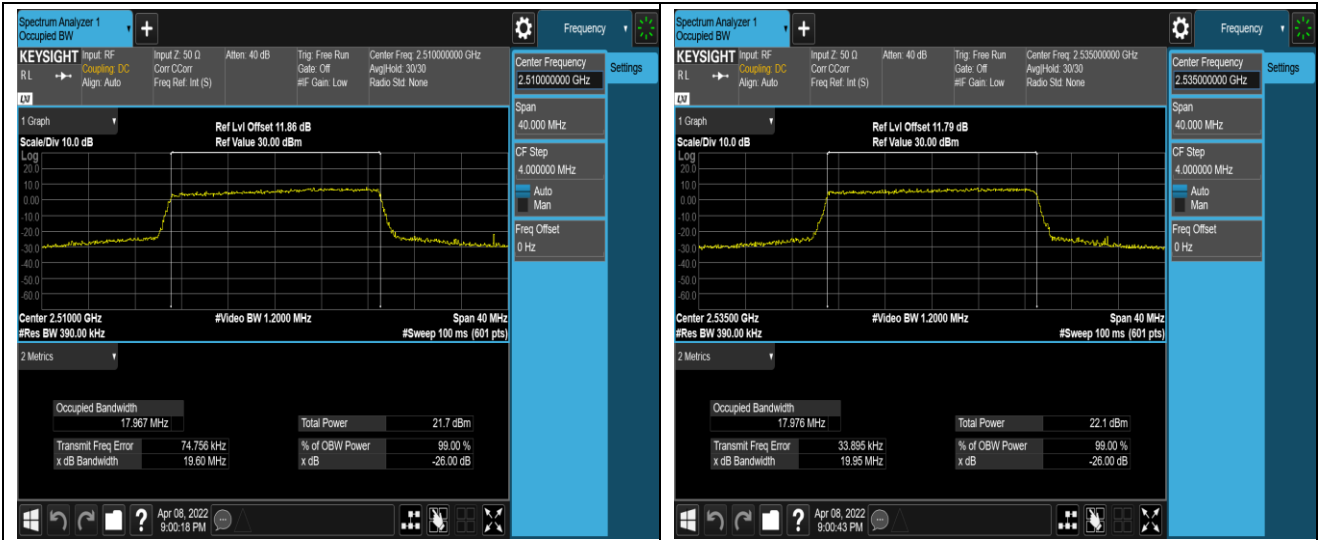

Band7-20MHz-QPSK-20850-100RB#0

Band7-20MHz-QPSK-21100-100RB#0

Band7-20MHz-QPSK-21350-100RB#0

Band7-20MHz-16QAM-20850-100RB#0