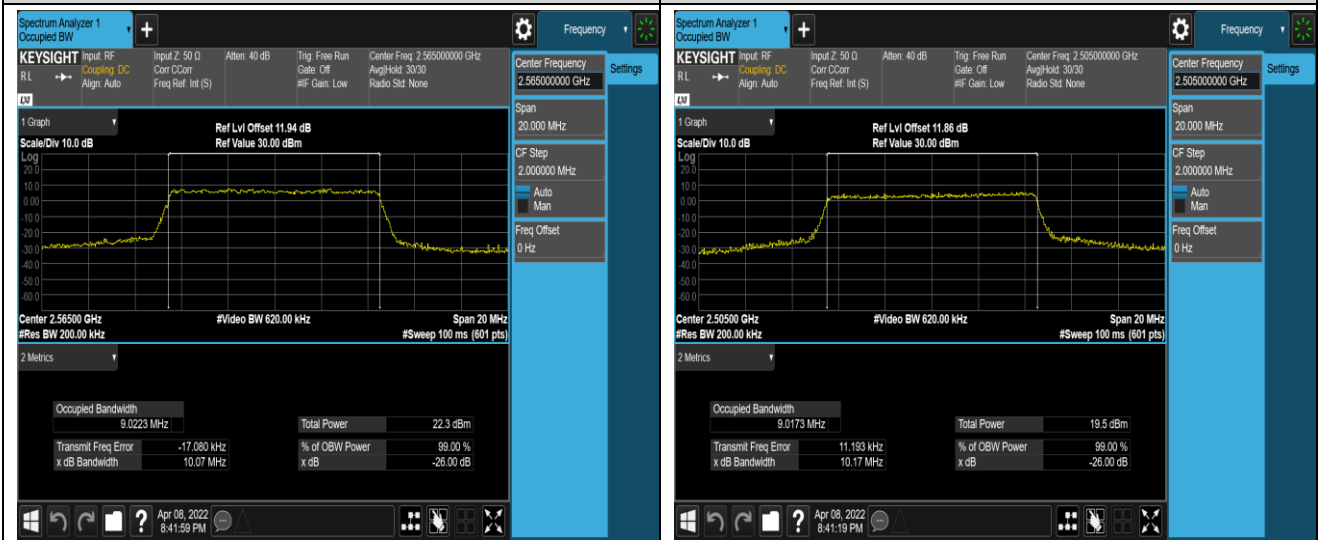

Band4-15MHz-16QAM-20175-75RB#0

Band4-15MHz-16QAM-20325-75RB#0

Band4-20MHz-QPSK-20050-100RB#0

Band4-20MHz-QPSK-20175-100RB#0

Band7-10MHz-QPSK-21400-50RB#0

Band7-10MHz-16QAM-20800-50RB#0

Band7-10MHz-16QAM-21100-50RB#0