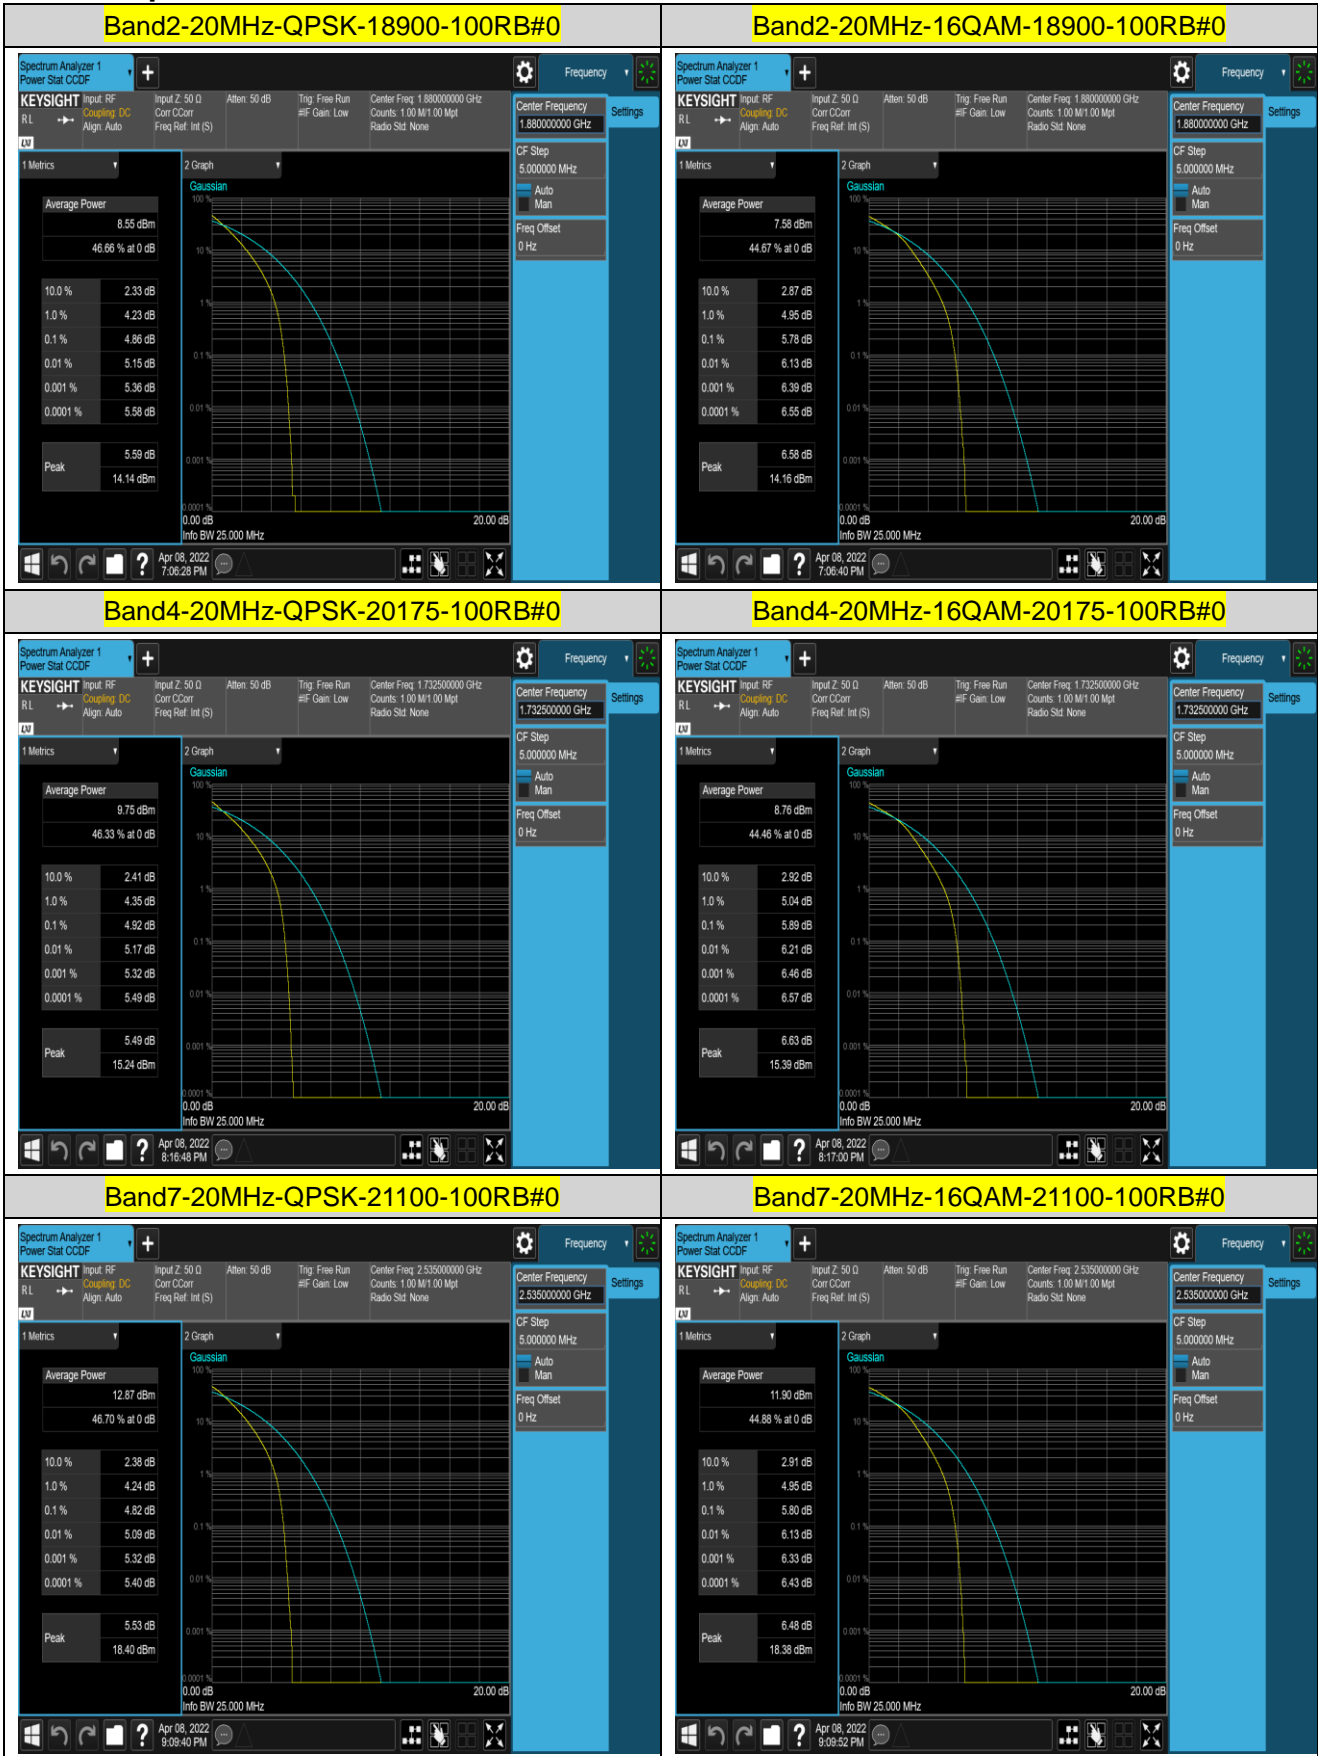

Test Graphs