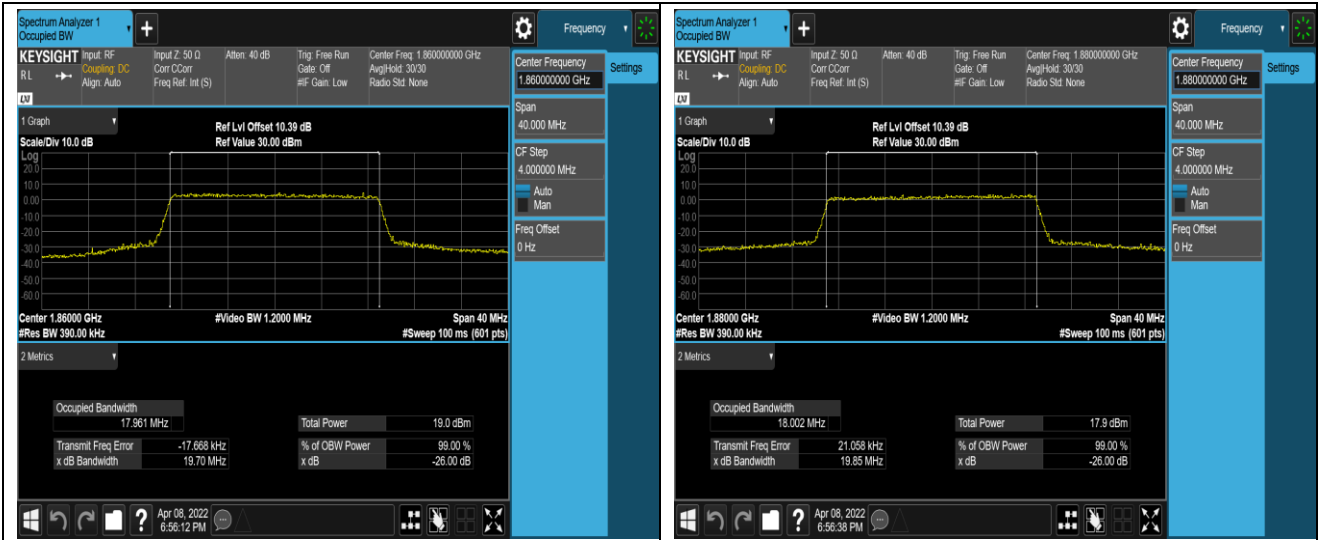

Band2-20MHz-QPSK-18700-100RB#0

Band2-20MHz-QPSK-18900-100RB#0