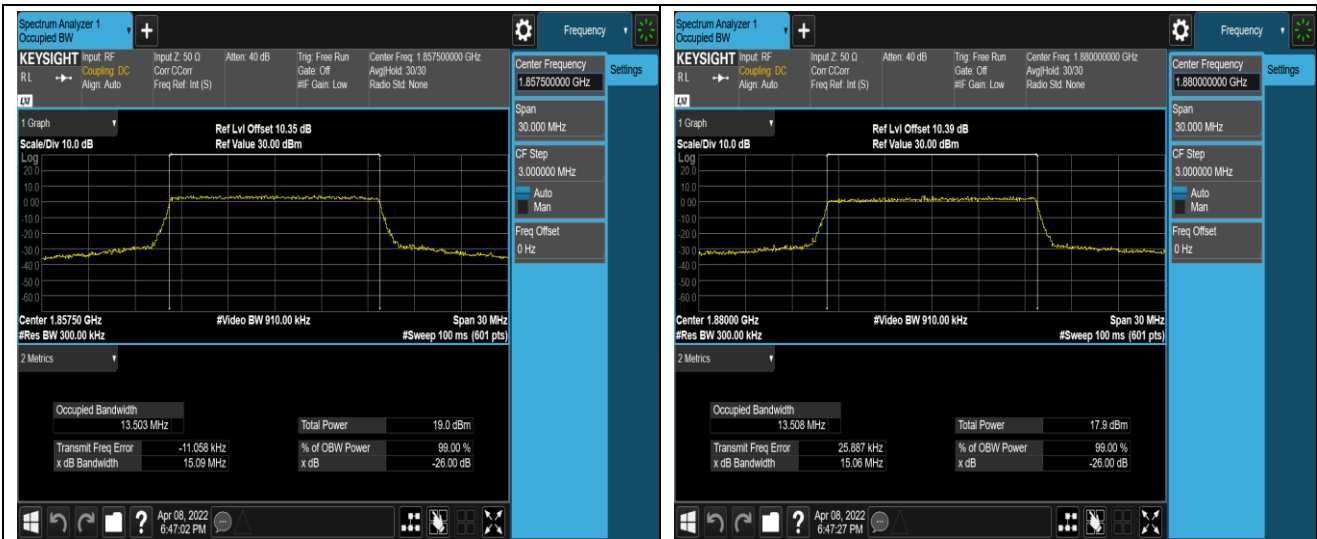

Band2-10MHz-16QAM-18650-50RB#0

Band2-10MHz-16QAM-18900-50RB#0

Band2-10MHz-16QAM-19150-50RB#0

Band2-15MHz-QPSK-18675-75RB#0

Band2-15MHz-QPSK-18900-75RB#0

Band2-15MHz-QPSK-19125-75RB#0

Band2-15MHz-16QAM-18675-75RB#0