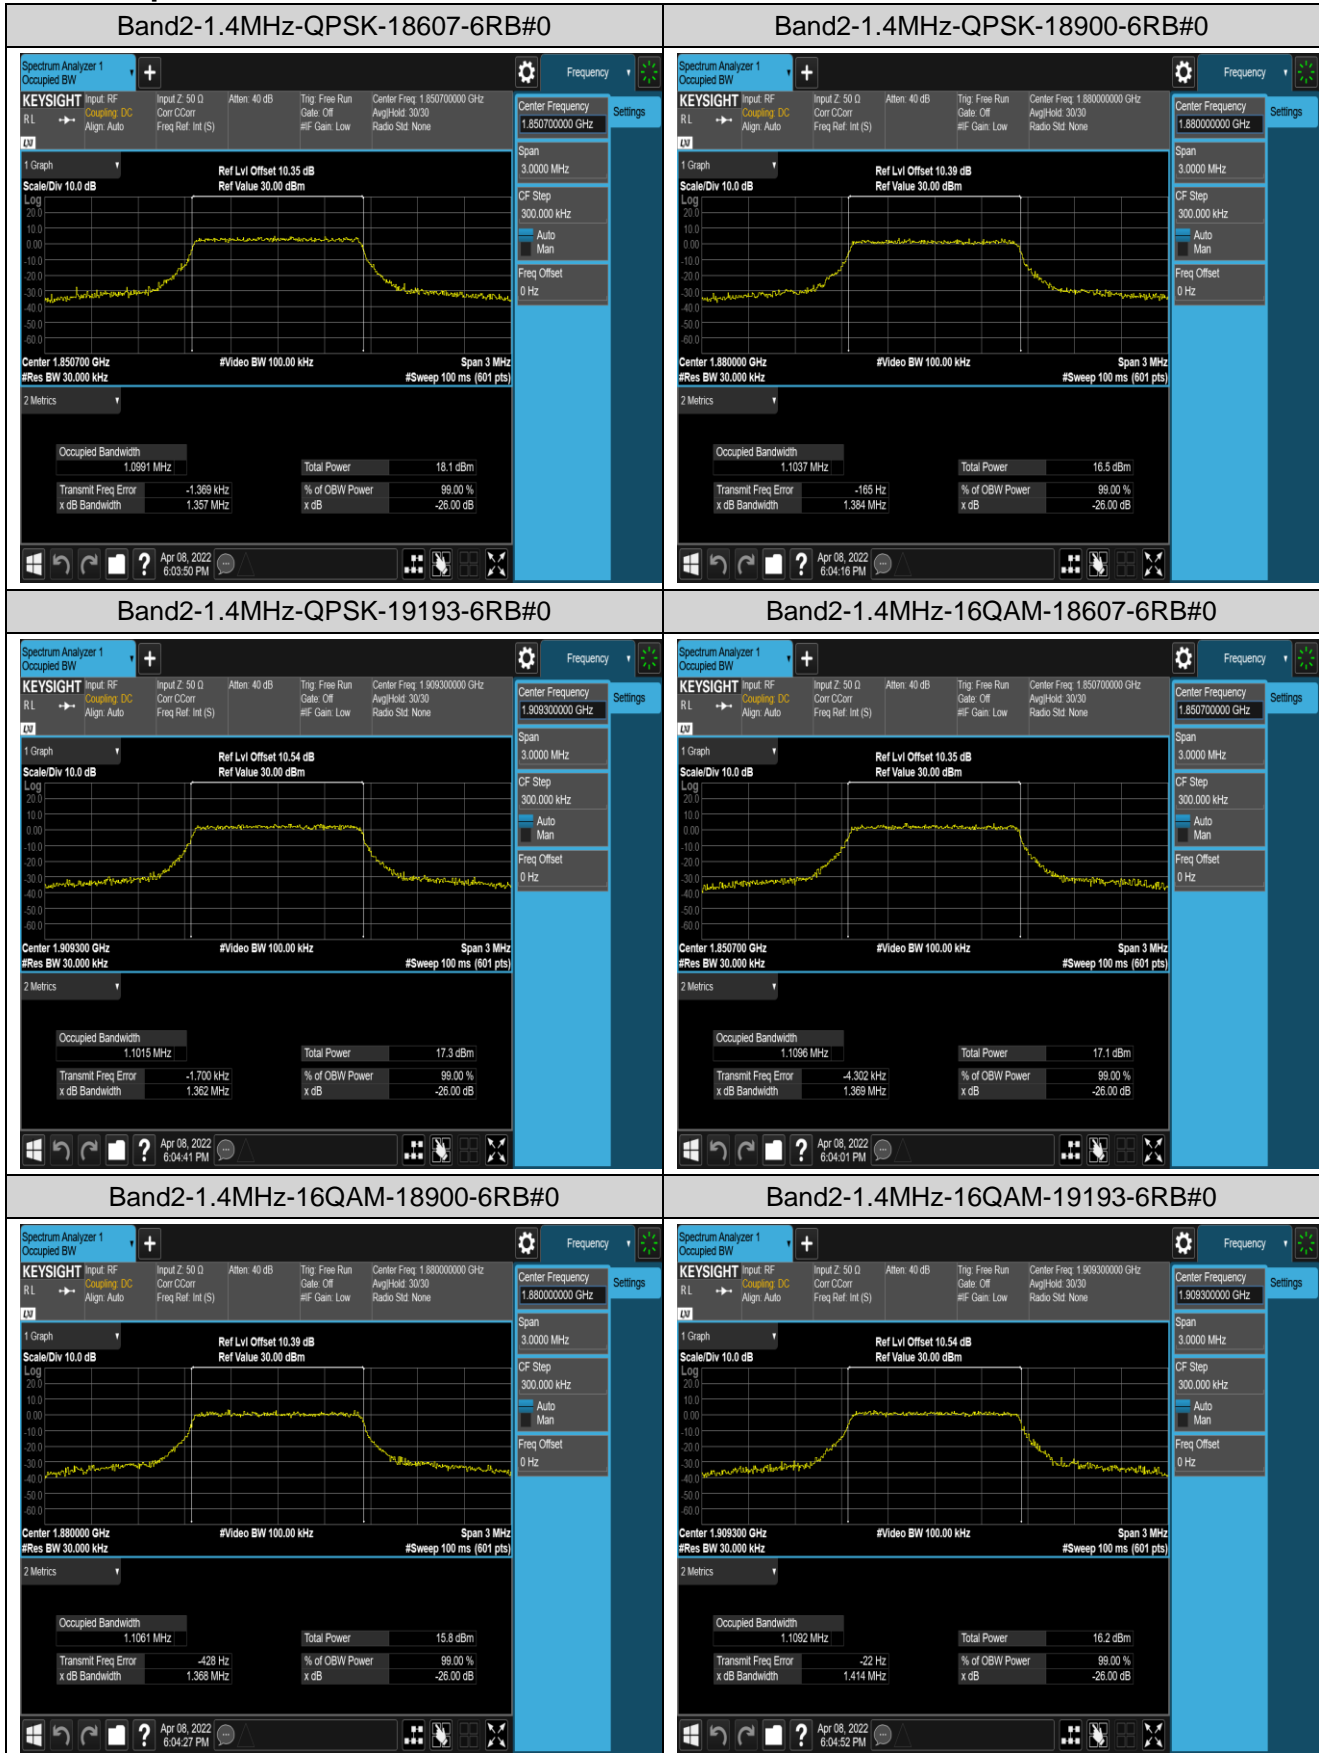

Test Graphs