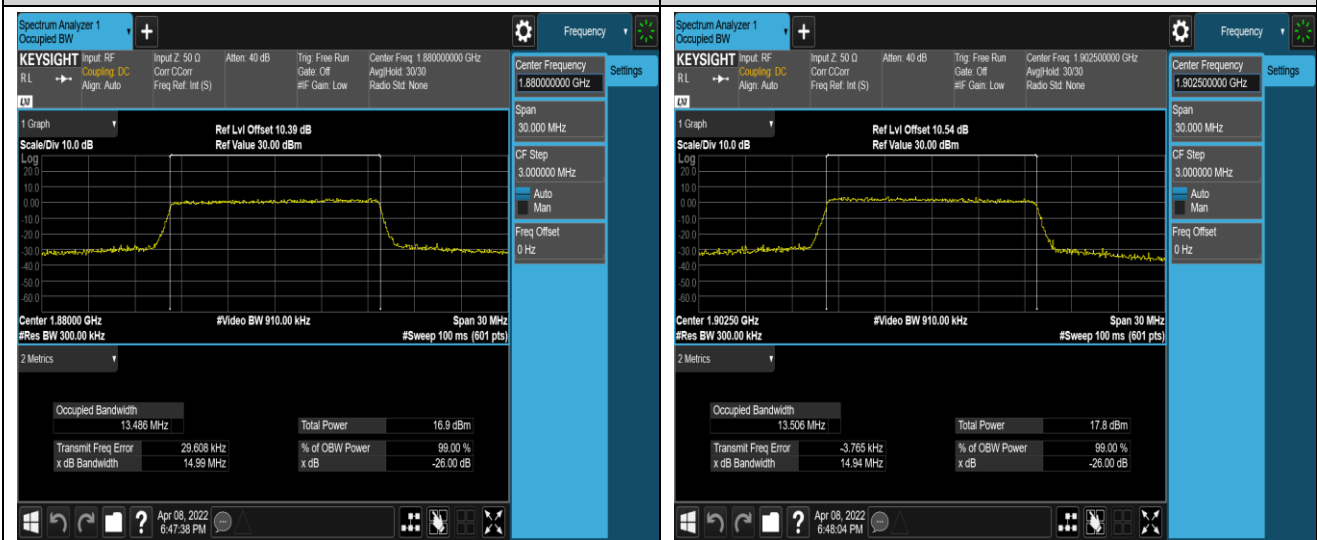

Band2-15MHz-16QAM-18900-75RB#0

Band2-15MHz-16QAM-19125-75RB#0