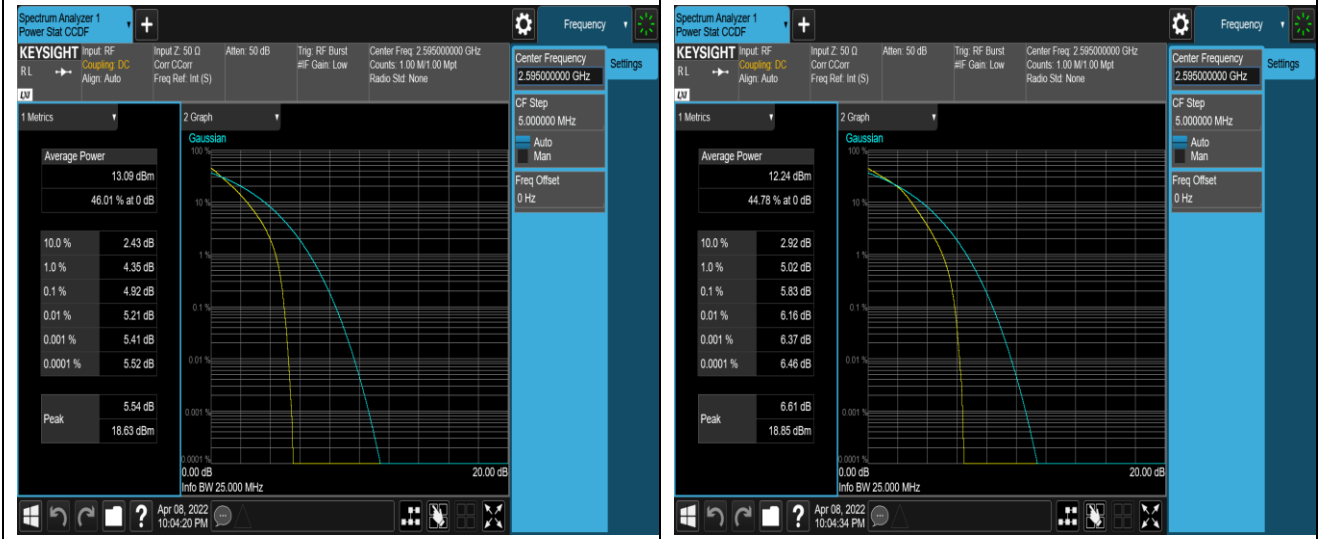

Remark: All bandwidth and all modulation had been tested, but only the worst case data displayed in this report.

Test Graphs

Band38-20MHz-QPSK-38000-100RB#0

Band38-20MHz-16QAM-38000-100RB#0

Band41-20MHz-QPSK-40620-100RB#0