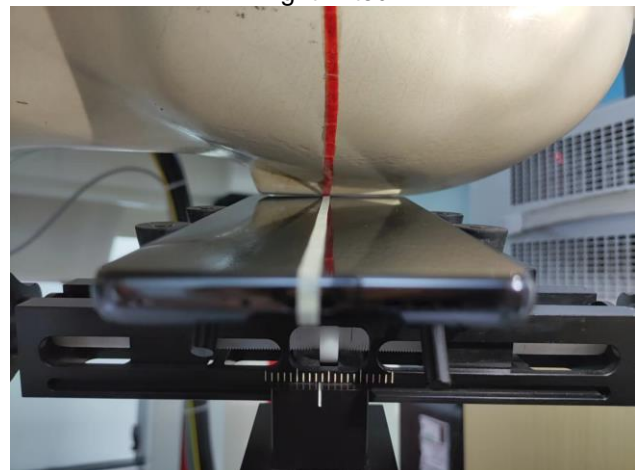

EUT Photos (Model: SHARK KTUS-H0)

EUT Antenna Locations

SAR Test Setup Photos

Head

Right Cheek

Right Tilted

Left Cheek

Left Tilted

Body

Front side (10mm)

Back side(10mm)

Left side(10mm)

Right side(10mm)

Top side(10mm)

Bottom side(10mm)