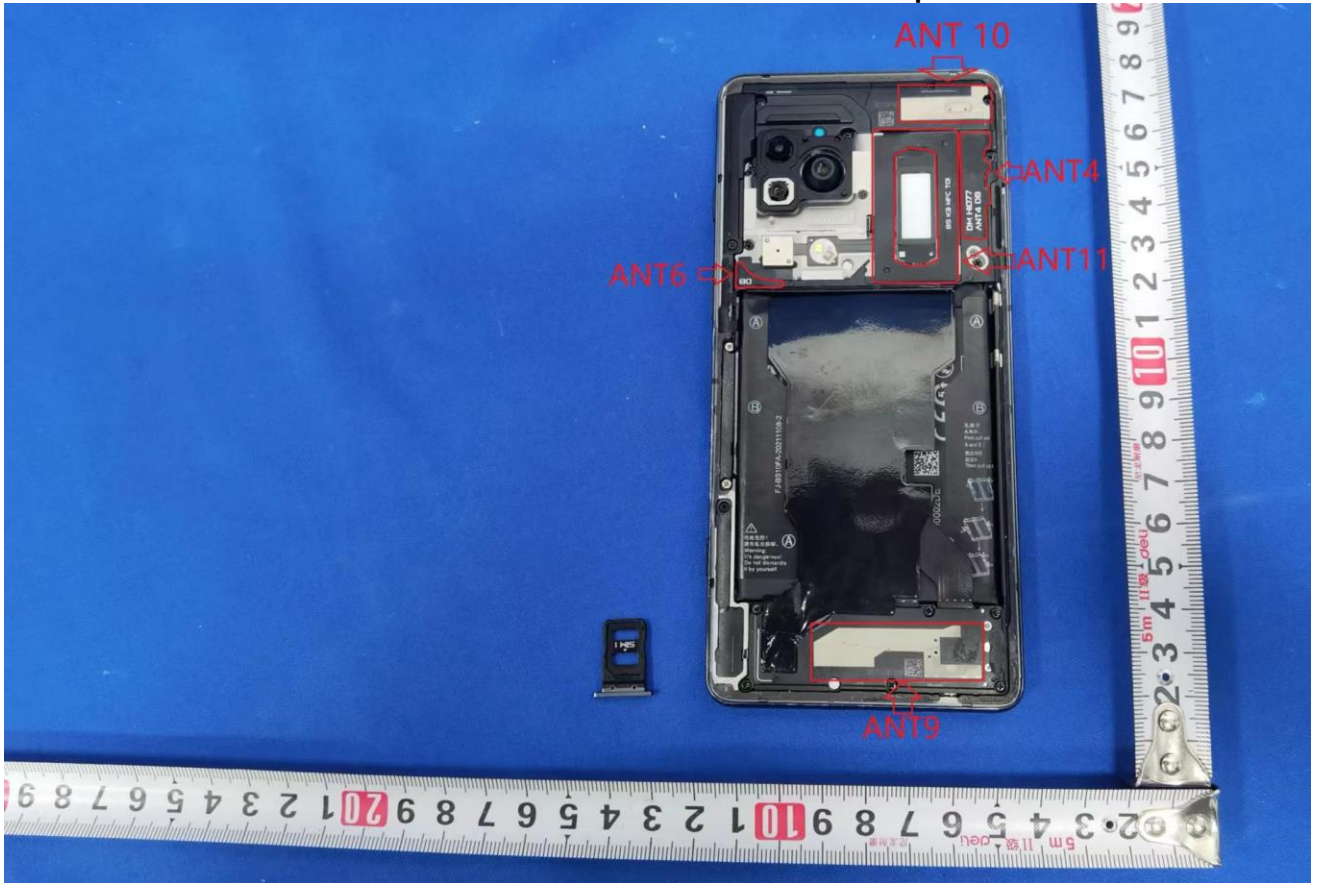

EUT Photos (Model: SHARK KTUS-H0)

EUT Antenna Locations

SAR Test Setup Photos

Head

Right Cheek

Right Tilted

Left Cheek

Left Tilted

Body

Front side (10mm)

Back side(10mm)

Left side(10mm)

Right side(10mm)

Top side(10mm)

Bottom side(10mm)