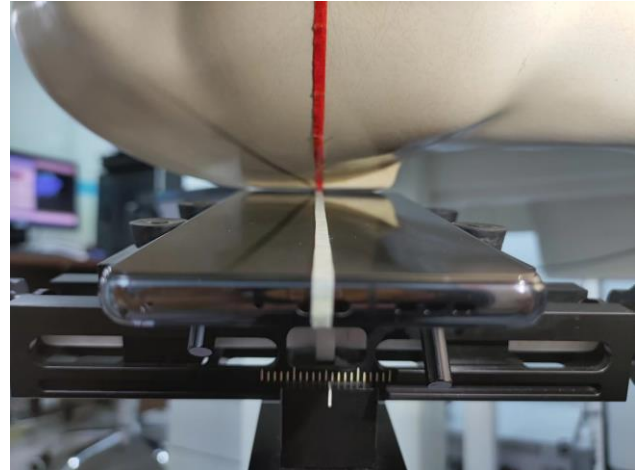

EUT Photos (Model: SHARK KTUS-H0)

EUT Antenna Locations

SAR Test Setup Photos

Head

Right Cheek

Right Tilted

Left Cheek

Left Tilted

Body

Front side (10mm)

Back side(10mm)

Left side(10mm)

Right side(10mm)

Top side(10mm)

Bottom side(10mm)