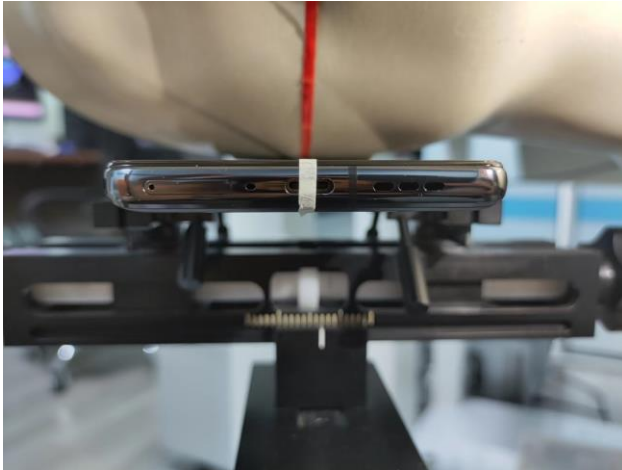

EUT Photos (Model: SHARK KTUS-H0)

EUT Antenna Locations

SAR Test Setup Photos

Head

Right Cheek

Right Tilted

Left Cheek

Left Tilted

Body

Front side (10mm)

Back side(10mm)

Left side(10mm)

Right side(10mm)

Top side(10mm)

Bottom side(10mm)