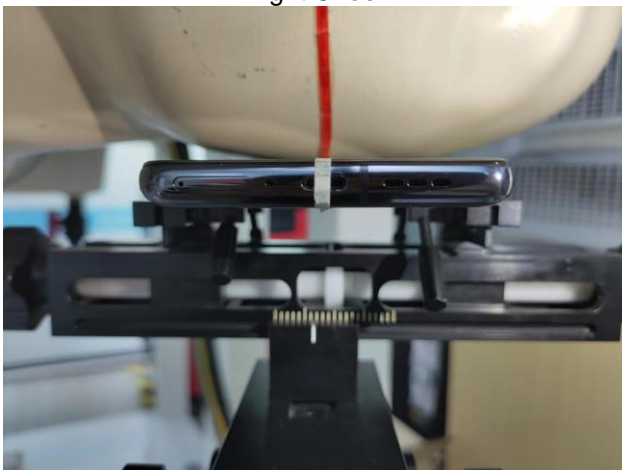

EUT Photos (Model: SHARK KTUS-H0)

EUT Antenna Locations

SAR Test Setup Photos

Head

Right Cheek

Right Tilted

Left Cheek

Left Tilted

Body

Front side (10mm)

Back side(10mm)

Left side(10mm)

Right side(10mm)

Top side(10mm)

Bottom side(10mm)