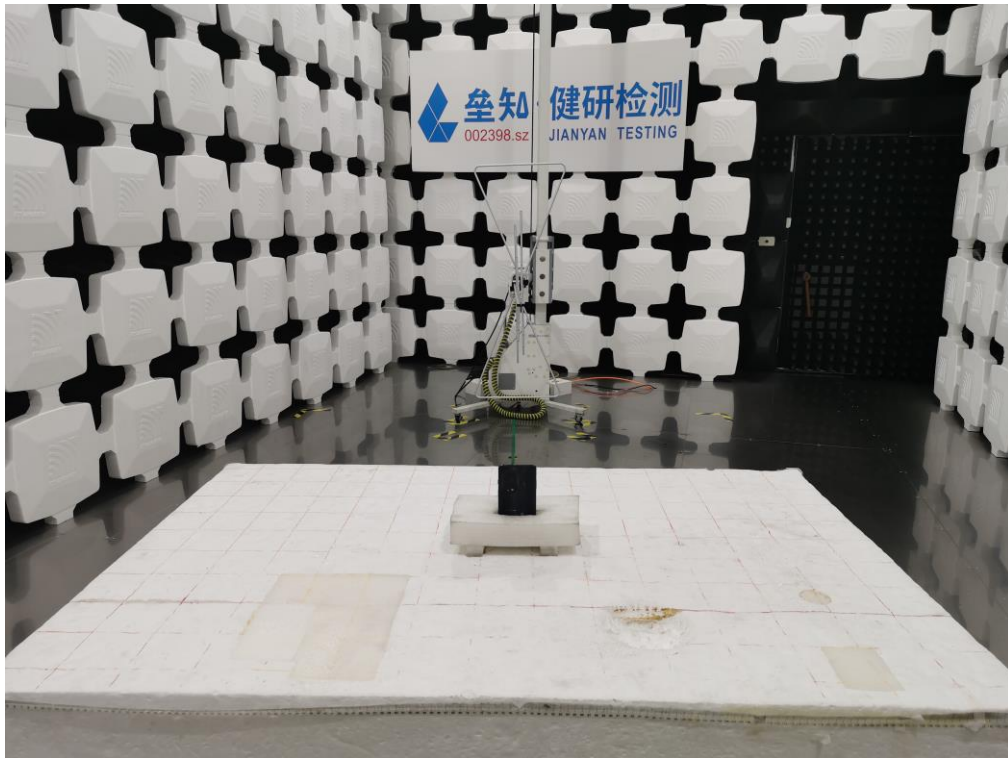

NFC Setup Photos

Radiated Spurious Emission
9KHz ~ 30MHz

30MHz ~ 1GHz

Conducted Emission

-----End-----