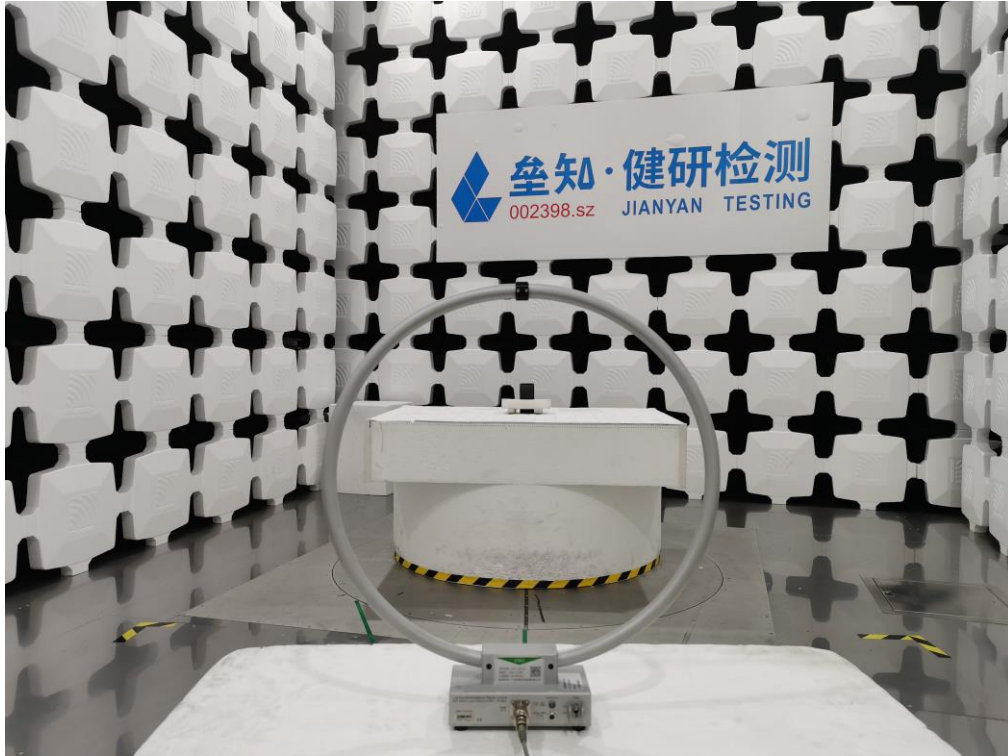

NFC Setup Photos

Radiated Spurious Emission
9KHz ~ 30MHz

30MHz ~ 1GHz

Conducted Emission

-----End-----