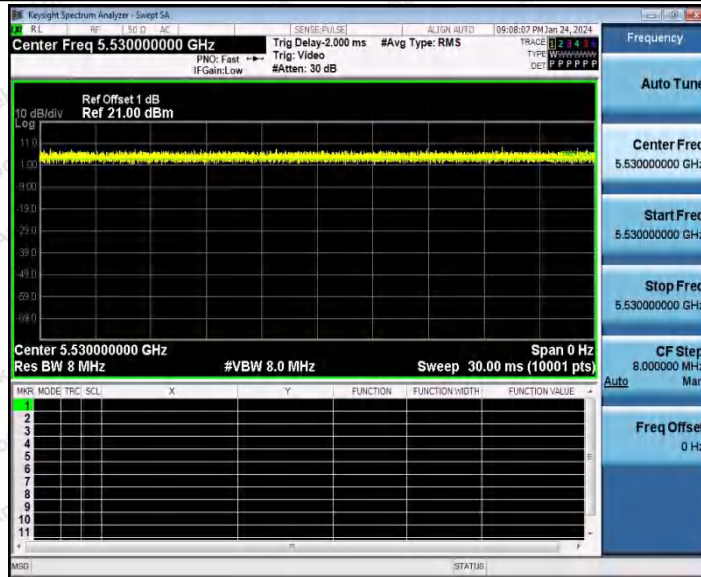

11AC80SISO_Ant1_5530

11AC80SISO_Ant1_5775

Shenzhen Anbotek Compliance Laboratory Limited

Address: 1/F., Building D, Sogood Science and Technology Park, Sanwei Community, Hangcheng Street, Bao'an District, Shenzhen, Guangdong, China.
Tel: (86) 0755-26066440 Fax: (86) 0755-26014772 Email: service@anbotek.com

Hotline 400-003-0500
www.anbotek.com.cn