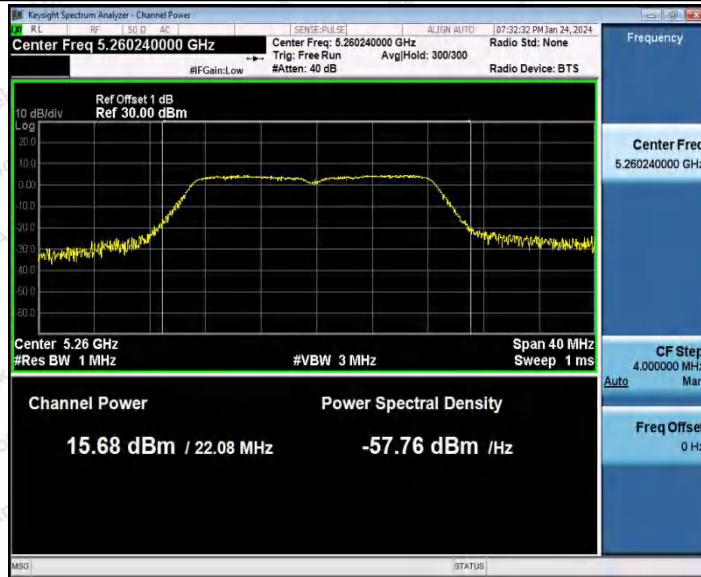

11AC20SISO_Ant1_5260

11AC20SISO_Ant1_5300

Shenzhen Anbotek Compliance Laboratory Limited

Address: 1/F., Building D, Sogood Science and Technology Park, Sanwei Community, Hangcheng Street, Bao'an District, Shenzhen, Guangdong, China.
Tel: (86) 0755-26066440 Fax: (86) 0755-26014772 Email: service@anbotek.com

Hotline 400-003-0500
www.anbotek.com.cn