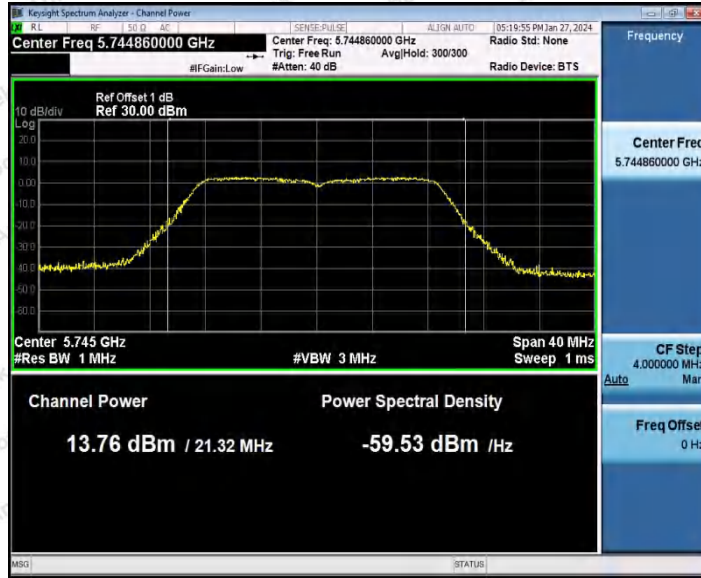

11N20SISO_Ant1_5745

11N20SISO_Ant1_5785

Shenzhen Anbotek Compliance Laboratory Limited

Address: 1/F., Building D, Sogood Science and Technology Park, Sanwei Community, Hangcheng Street, Bao'an District, Shenzhen, Guangdong, China.
Tel: (86) 0755-26066440 Fax: (86) 0755-26014772 Email: service@anbotek.com

Hotline: 400-003-0500
www.anbotek.com.cn