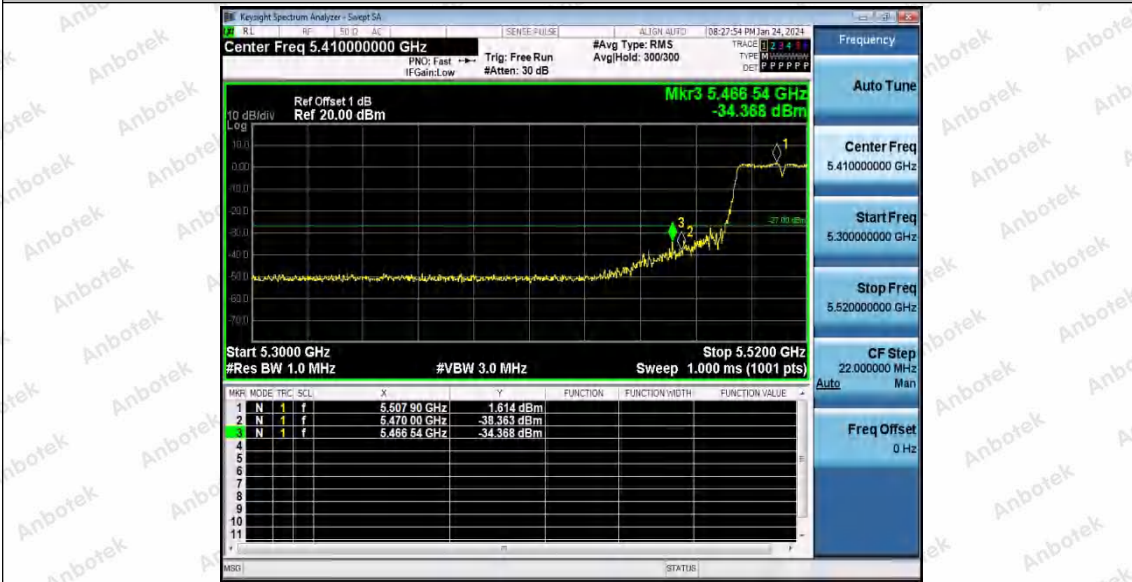

11AC40SISO_Ant1_Low_5510