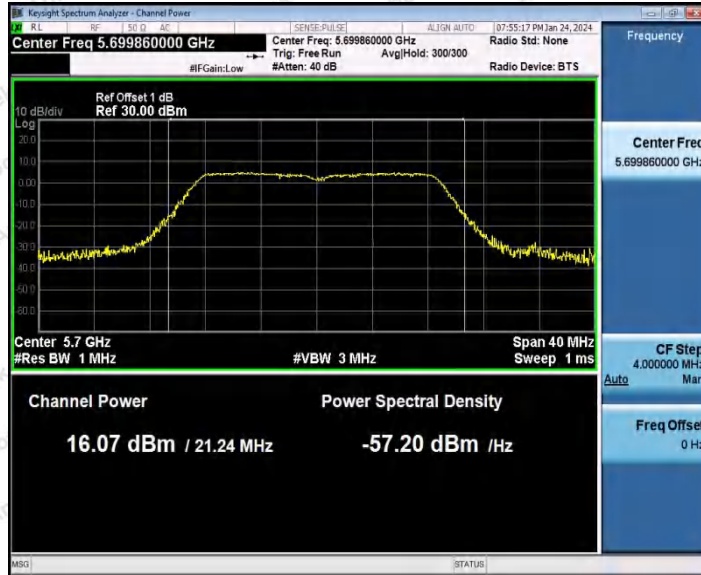

11AC20SISO_Ant1_5700

11AC20SISO_Ant1_5745

Shenzhen Anbotek Compliance Laboratory Limited

Address: 1/F., Building D, Sogood Science and Technology Park, Sanwei Community, Hangcheng Street, Bao'an District, Shenzhen, Guangdong, China.
Tel: (86) 0755-26066440 Fax: (86) 0755-26014772 Email: service@anbotek.com

Hotline 400-003-0500
www.anbotek.com.cn