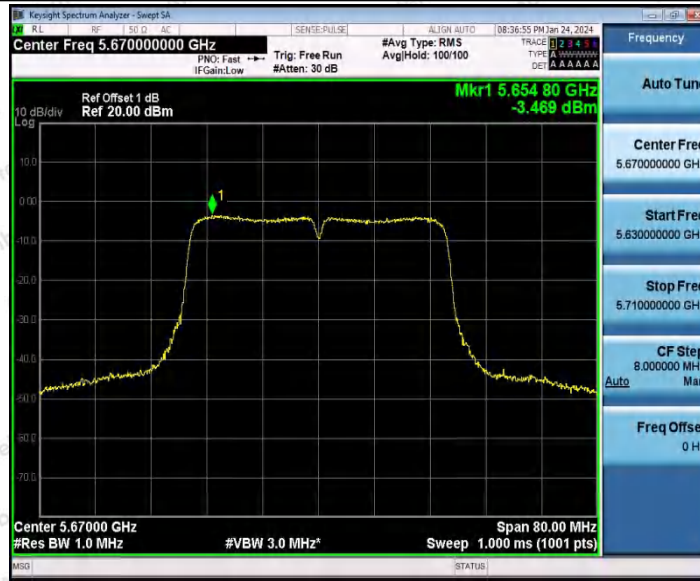

11AC40SISO_Ant1_5670