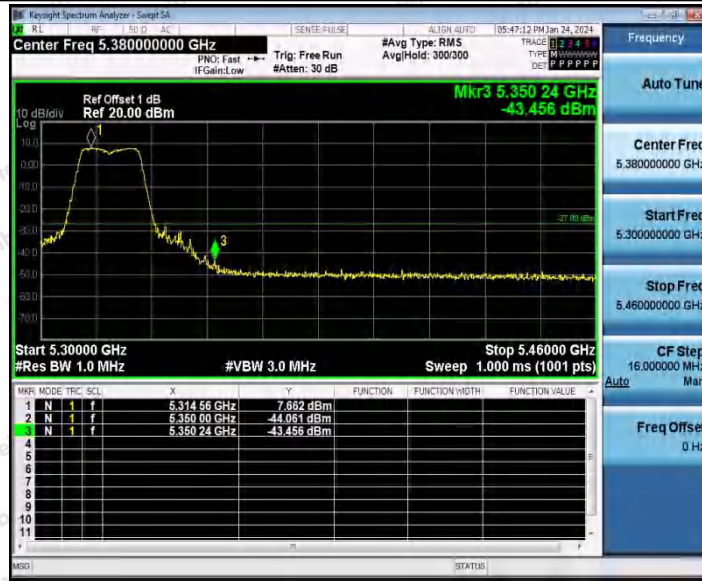

11N20SISO_Ant1_High_5320