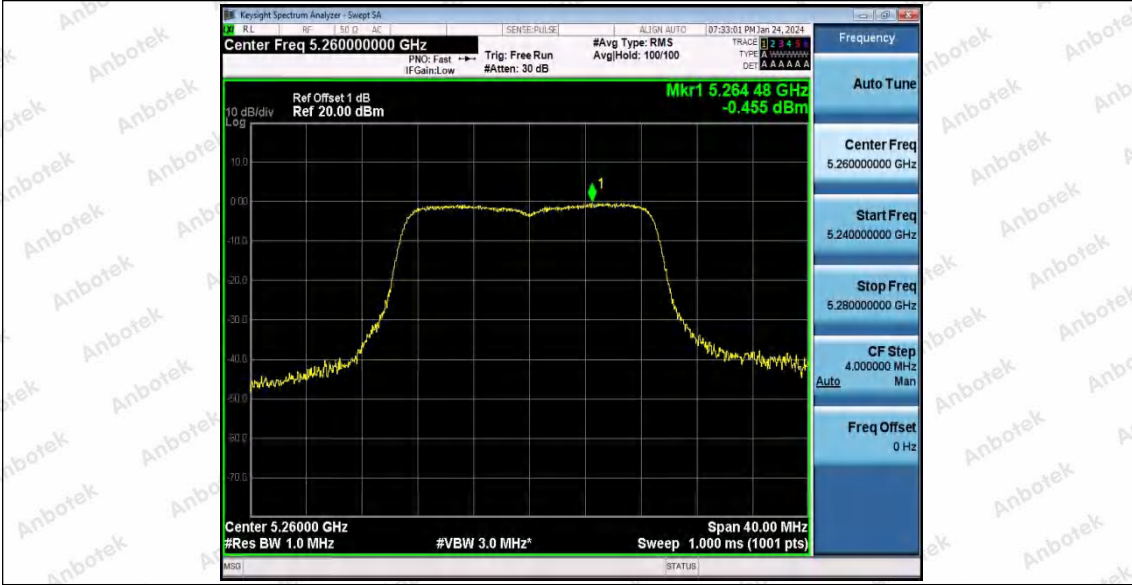

11AC20SISO_Ant1_5260