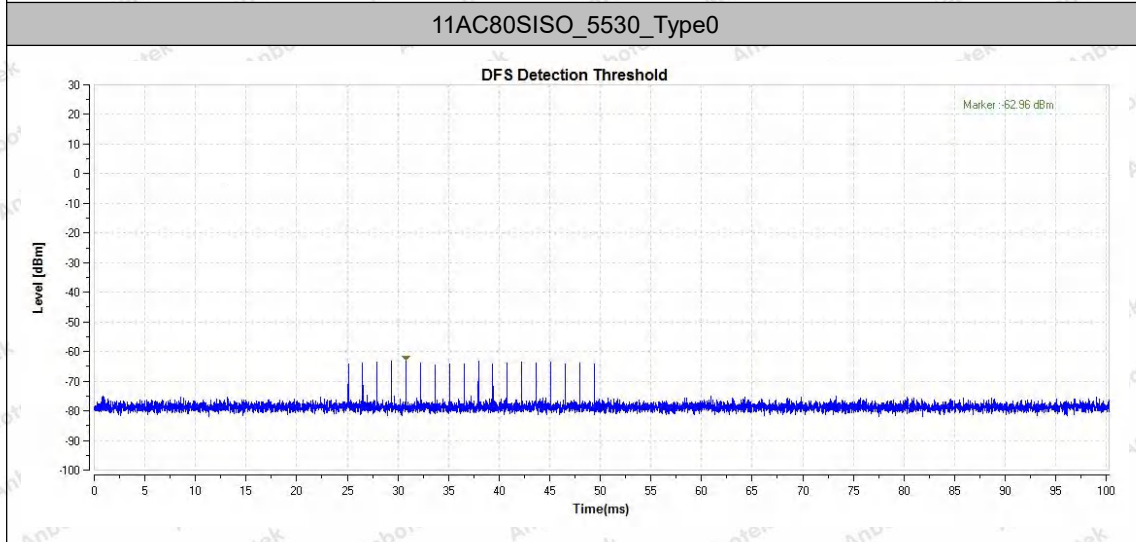

Test Graphs

Shenzhen Anbotek Compliance Laboratory Limited

Address: 1/F., Building D, Sogood Science and Technology Park, Sanwei Community, Hangcheng Street, Bao'an District, Shenzhen, Guangdong, China.
Tel: (86) 0755-26066440 Fax: (86) 0755-26014772 Email: service@anbotek.com

Hotline
400-003-0500
www.anbotek.com.cn