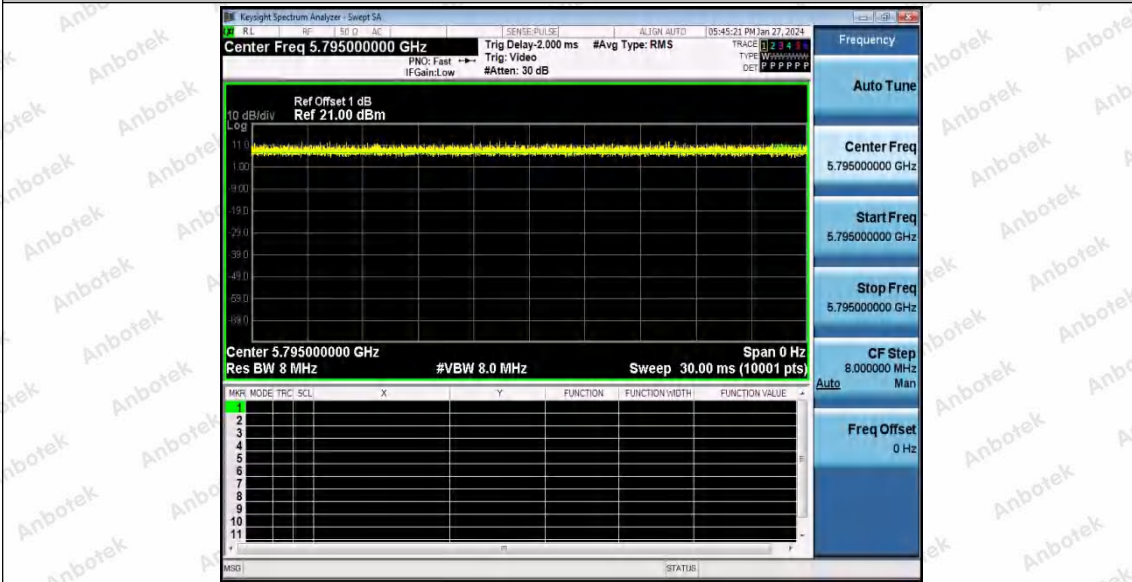

11AC40SISO_Ant1_5795