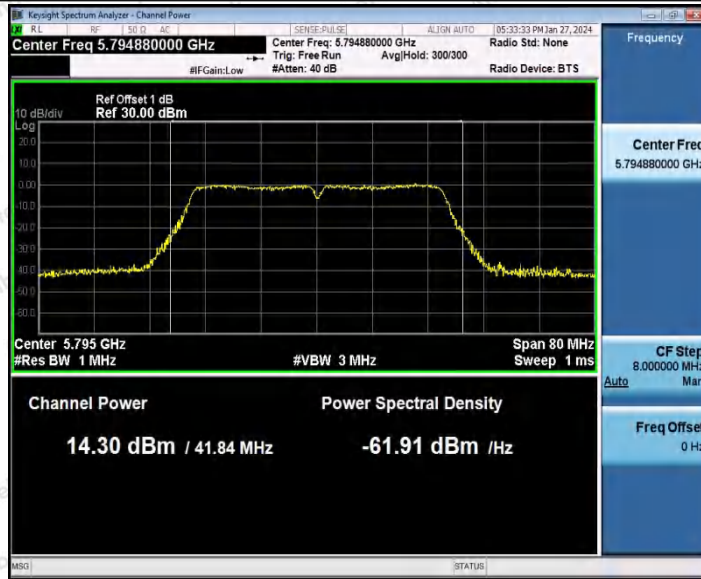

Shenzhen Anbotek Compliance Laboratory Limited

Address: 1/F., Building D, Sogood Science and Technology Park, Sanwei Community, Hangcheng Street, Bao'an District, Shenzhen, Guangdong, China.
Tel: (86) 0755-26066440 Fax: (86) 0755-26014772 Email: service@anbotek.com

Hotline: 400-003-0500
www.anbotek.com.cn