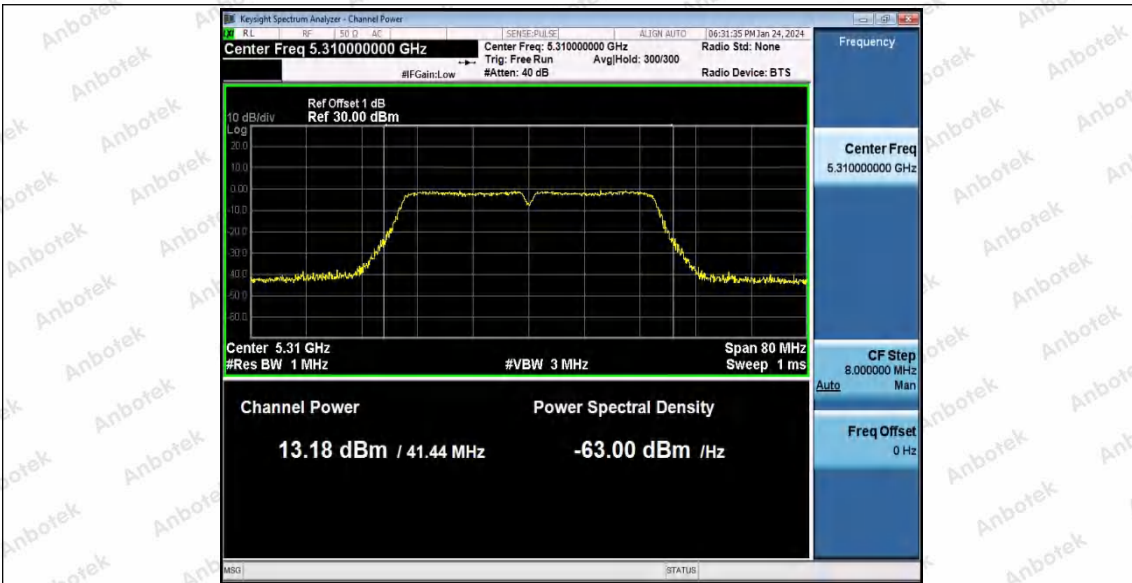

Shenzhen Anbotek Compliance Laboratory Limited

Address: 1/F., Building D, Sogood Science and Technology Park, Sanwei Community, Hangcheng Street, Bao'an District, Shenzhen, Guangdong, China.
Tel: (86) 0755-26066440 Fax: (86) 0755-26014772 Email: service@anbotek.com

Hotline
400-003-0500
www.anbotek.com.cn