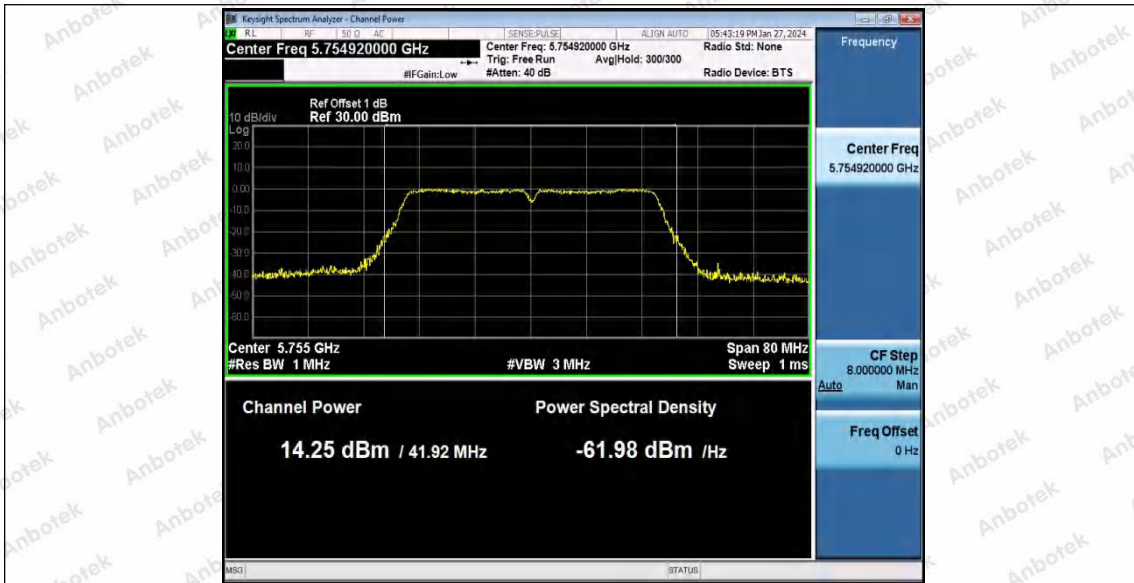

Shenzhen Anbotek Compliance Laboratory Limited

Address: 1/F., Building D, Sogood Science and Technology Park, Sanwei Community, Hangcheng Street, Bao'an District, Shenzhen, Guangdong, China.
Tel: (86) 0755-26066440 Fax: (86) 0755-26014772 Email: service@anbotek.com

Hotline
400-003-0500
www.anbotek.com.cn