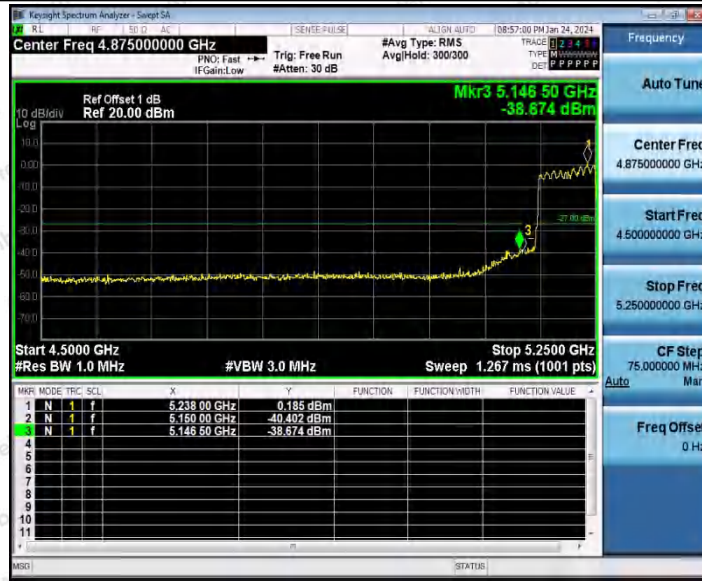

11AC80SISO_Ant1_Low_5210