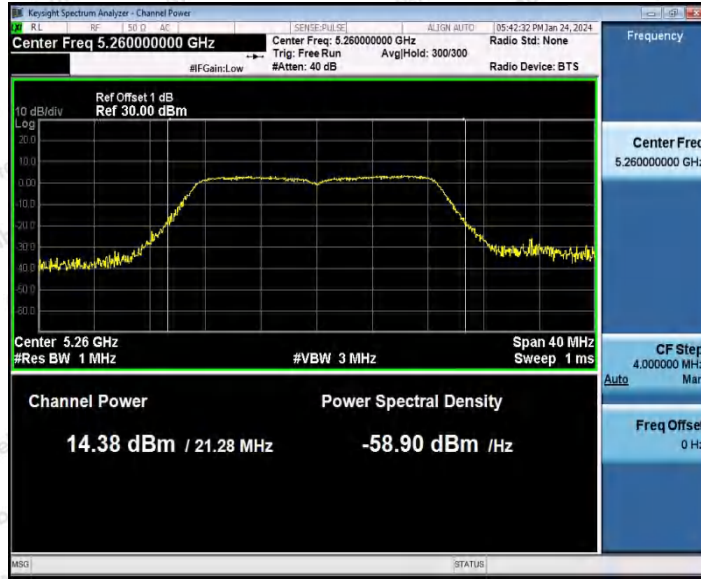

11N20SISO_Ant1_5260