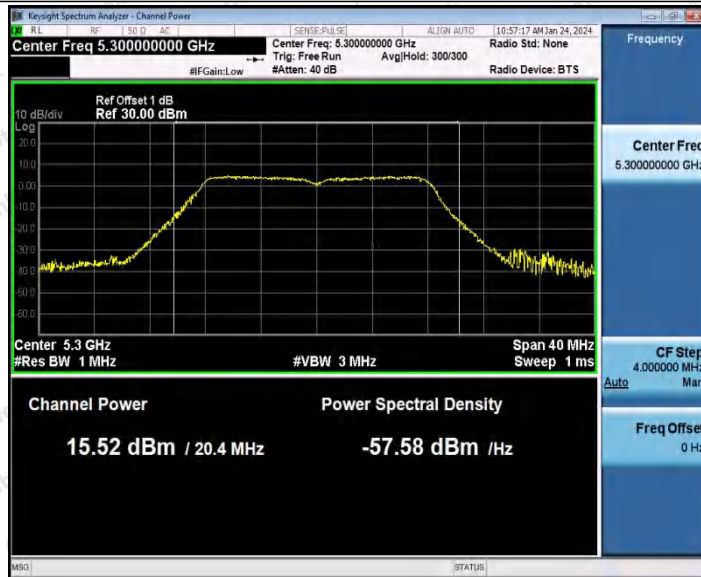

11A_Ant1_5300

Shenzhen Anbotek Compliance Laboratory Limited

Address: 1/F., Building D, Sogood Science and Technology Park, Sanwei Community, Hangcheng Street, Bao'an District, Shenzhen, Guangdong, China.
Tel: (86) 0755-26066440 Fax: (86) 0755-26014772 Email: service@anbotek.com

Hotline
400-003-0500
www.anbotek.com.cn