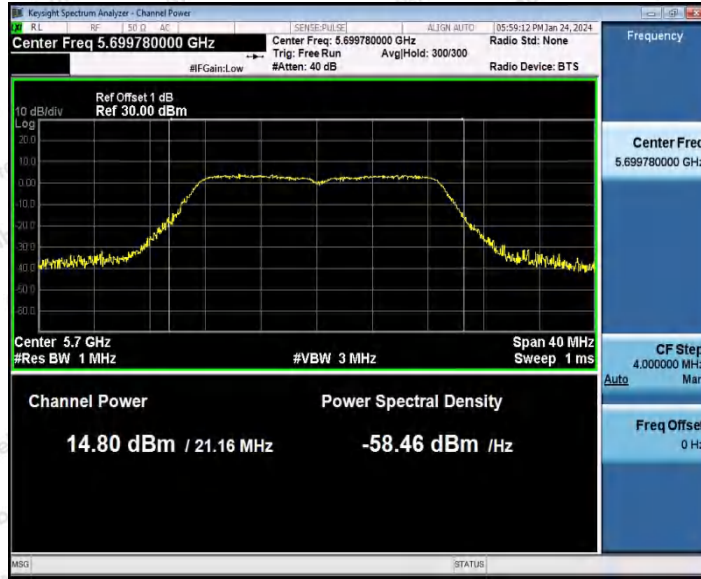

11N20SISO_Ant1_5700