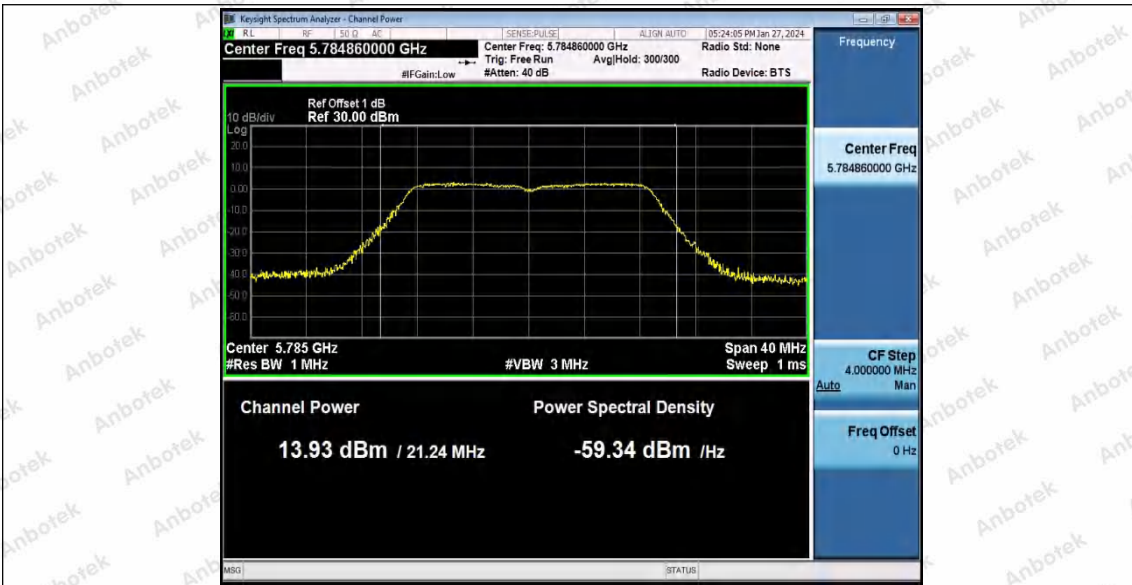

Shenzhen Anbotek Compliance Laboratory Limited

Address: 1/F., Building D, Sogood Science and Technology Park, Sanwei Community, Hangcheng Street, Bao'an District, Shenzhen, Guangdong, China.
Tel: (86) 0755-26066440 Fax: (86) 0755-26014772 Email: service@anbotek.com

Hotline
400-003-0500
www.anbotek.com.cn