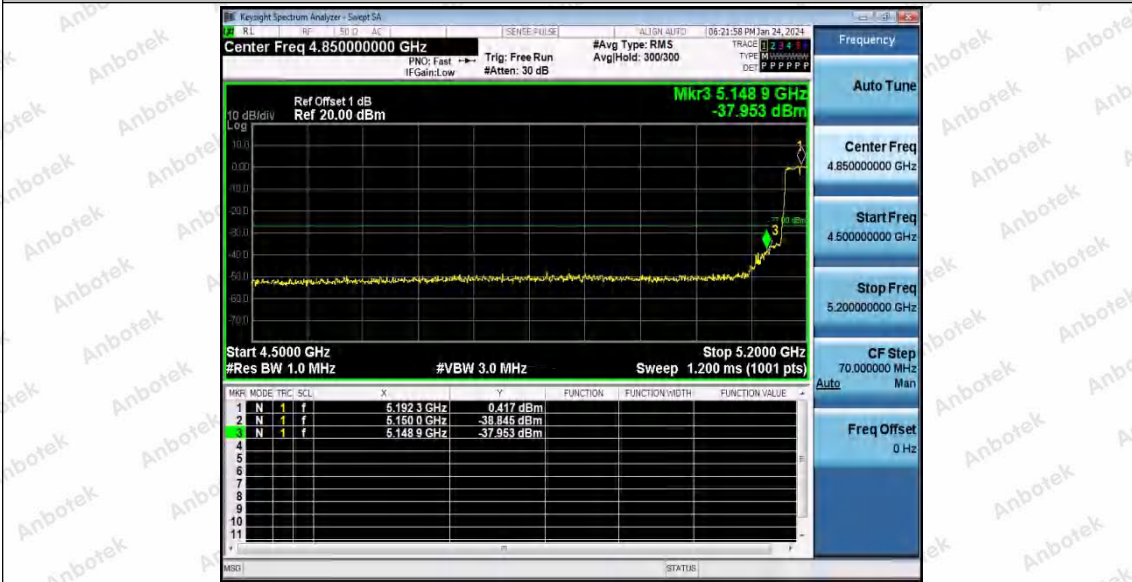

11N40SISO_Ant1_Low_5190