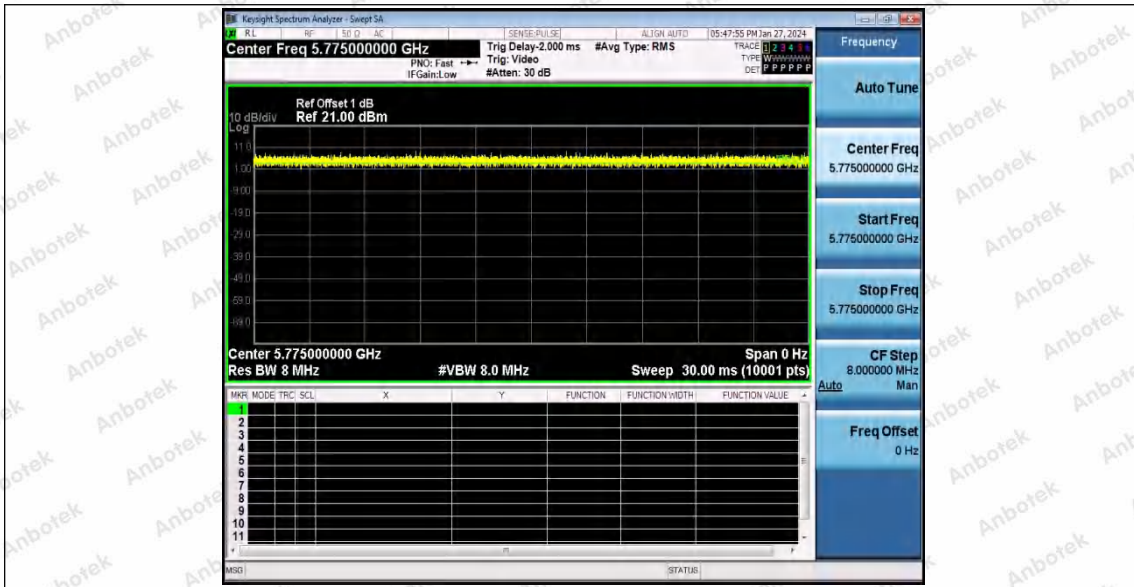

Shenzhen Anbotek Compliance Laboratory Limited

Address: 1/F., Building D, Sogood Science and Technology Park, Sanwei Community, Hangcheng Street, Bao'an District, Shenzhen, Guangdong, China.
Tel: (86) 0755-26066440 Fax: (86) 0755-26014772 Email: service@anbotek.com

Hotline: 400-003-0500
www.anbotek.com.cn