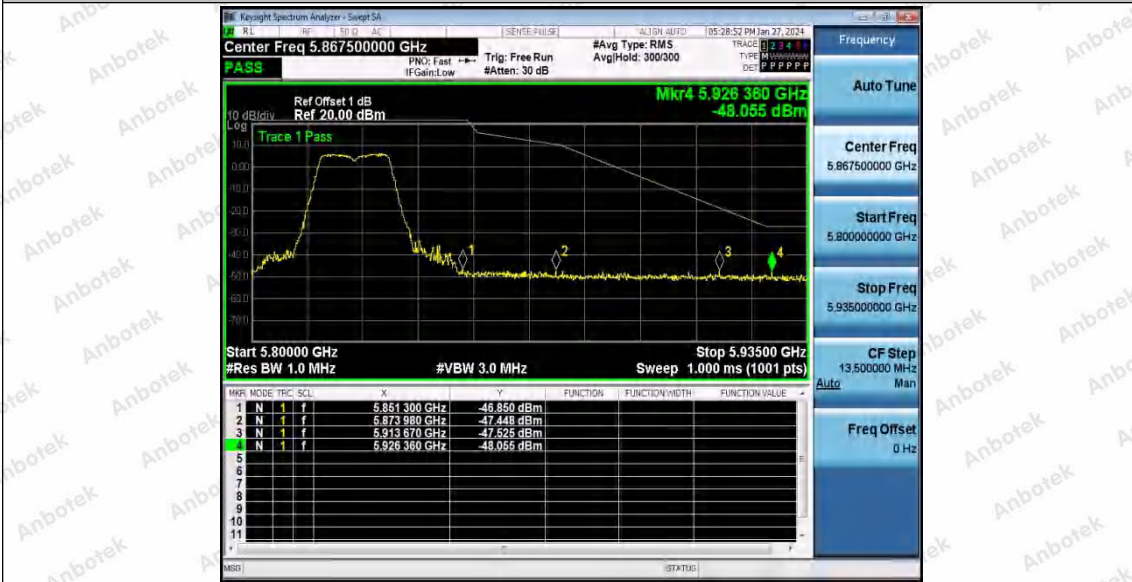

11N20SISO_Ant1_High_5825