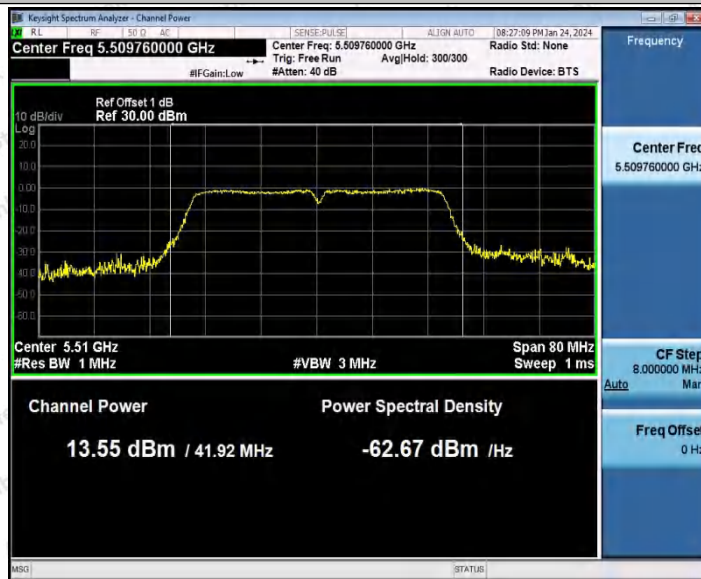

11AC40SISO_Ant1_5510

Shenzhen Anbotek Compliance Laboratory Limited

Address: 1/F., Building D, Sogood Science and Technology Park, Sanwei Community, Hangcheng Street, Bao'an District, Shenzhen, Guangdong, China.
Tel: (86) 0755-26066440 Fax: (86) 0755-26014772 Email: service@anbotek.com

Hotline
400-003-0500
www.anbotek.com.cn