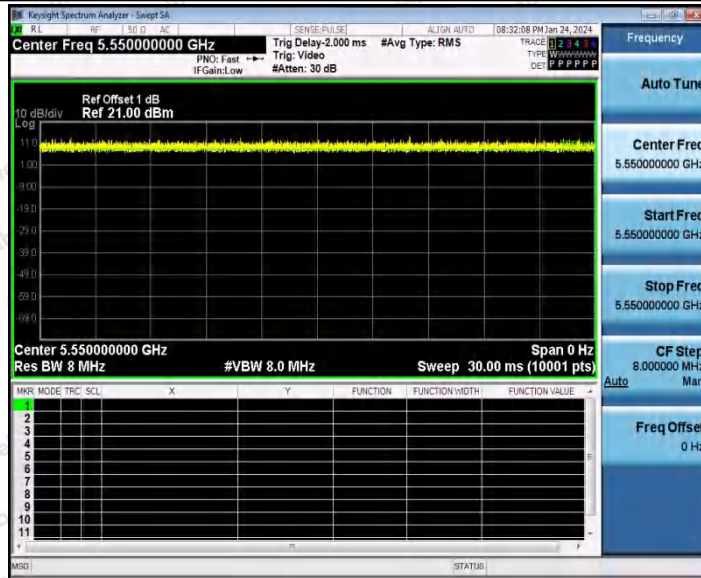

11AC40SISO_Ant1_5550