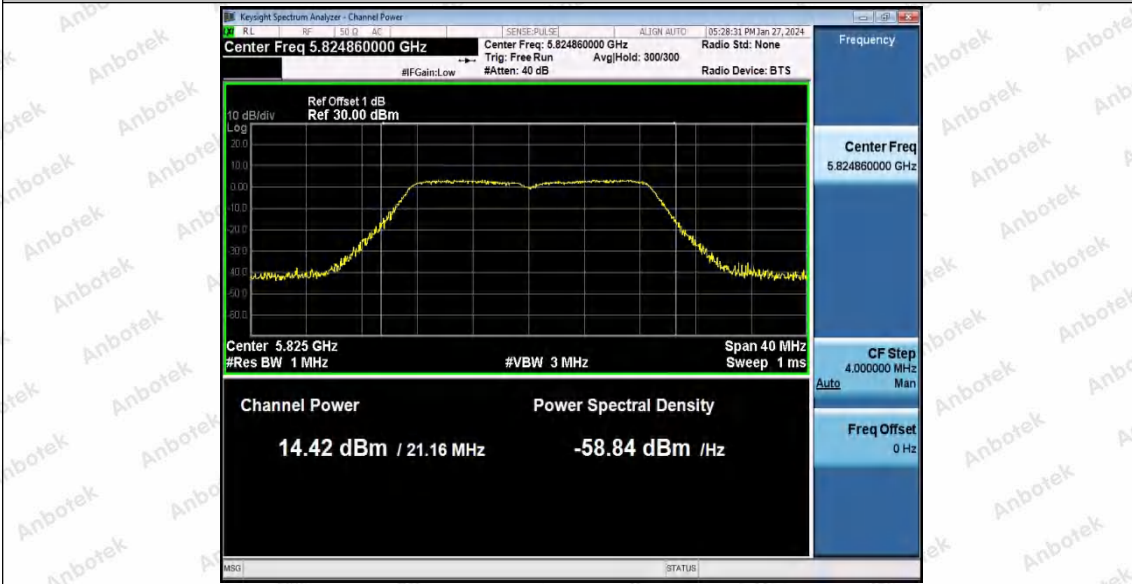

Shenzhen Anbotek Compliance Laboratory Limited

Address: 1/F., Building D, Sogood Science and Technology Park, Sanwei Community, Hangcheng Street, Bao'an District, Shenzhen, Guangdong, China.
Tel: (86) 0755-26066440 Fax: (86) 0755-26014772 Email: service@anbotek.com

Hotline
400-003-0500
www.anbotek.com.cn