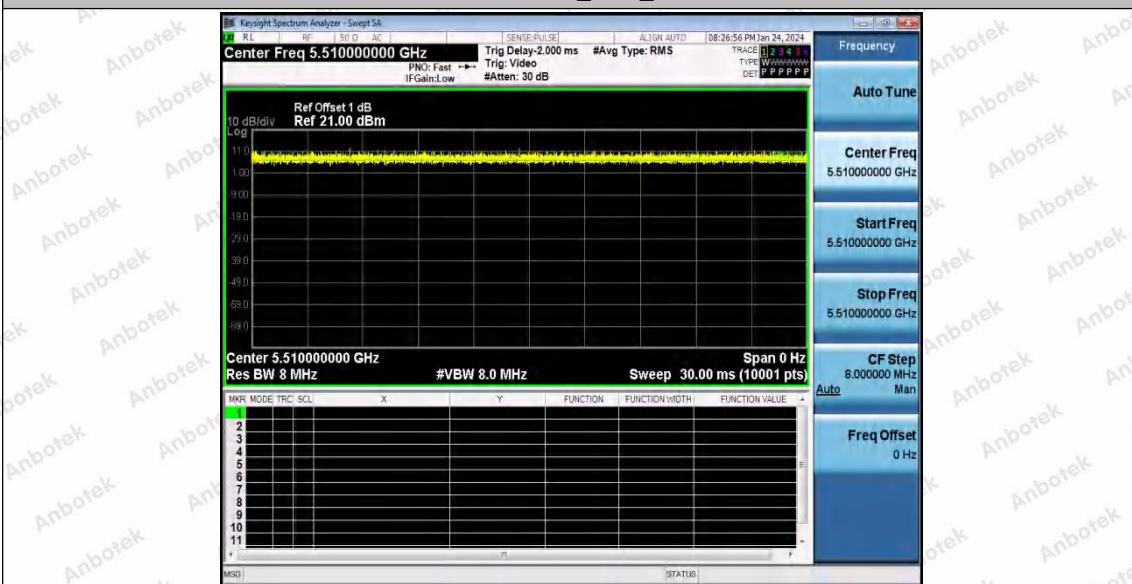

11AC40SISO_Ant1_5310

11AC40SISO_Ant1_5510

Shenzhen Anbotek Compliance Laboratory Limited

Address:1/F.,Building D,Sogood Science and Technology Park, Sanwei Community, Hangcheng Street, Bao'an District, Shenzhen, Guangdong, China.
Tel:(86) 0755-26066440 Fax:(86) 0755-26014772 Email:service@anbotek.com