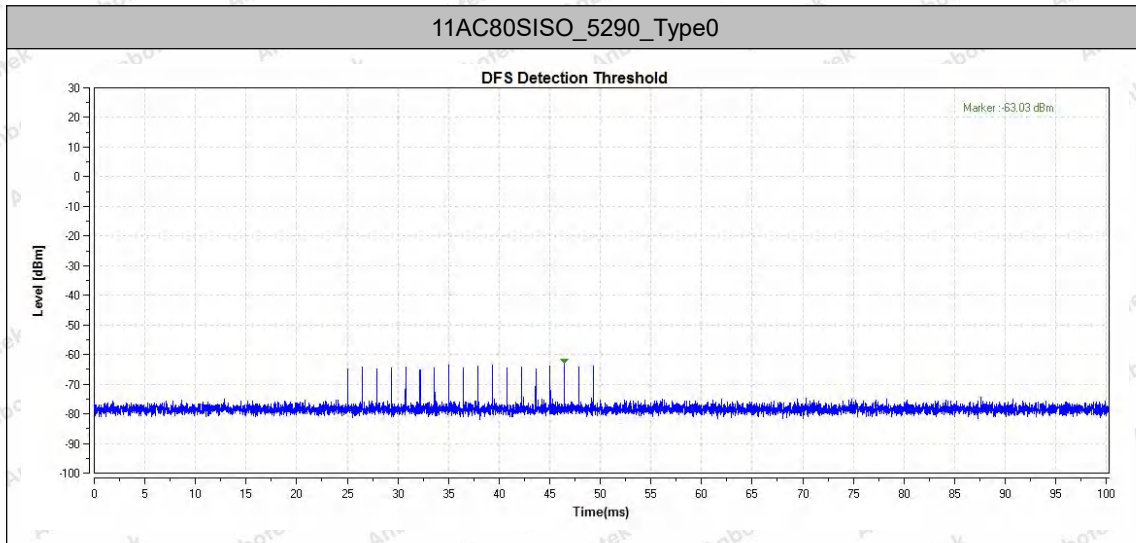

Test Graphs

Shenzhen Anbotek Compliance Laboratory Limited

Address: 1/F., Building D, Sogood Science and Technology Park, Sanwei Community, Hangcheng Street, Bao'an District, Shenzhen, Guangdong, China.
Tel: (86) 0755-26066440 Fax: (86) 0755-26014772 Email: service@anbotek.com

Hotline
400-003-0500
www.anbotek.com.cn