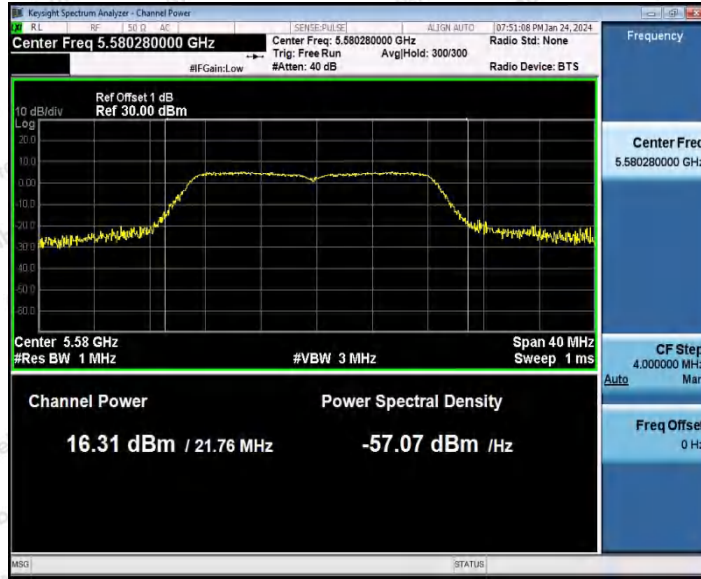

11AC20SISO_Ant1_5580