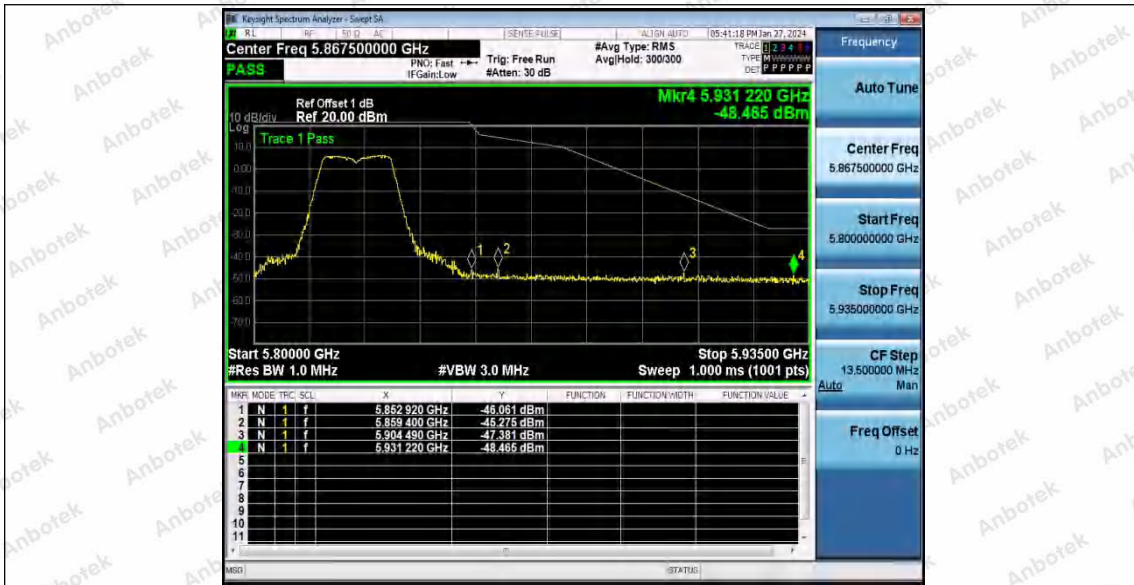

Shenzhen Anbotek Compliance Laboratory Limited

Address: 1/F., Building D, Sogood Science and Technology Park, Sanwei Community, Hangcheng Street, Bao'an District, Shenzhen, Guangdong, China.
Tel: (86) 0755-26066440 Fax: (86) 0755-26014772 Email: service@anbotek.com

Hotline 400-003-0500
www.anbotek.com.cn