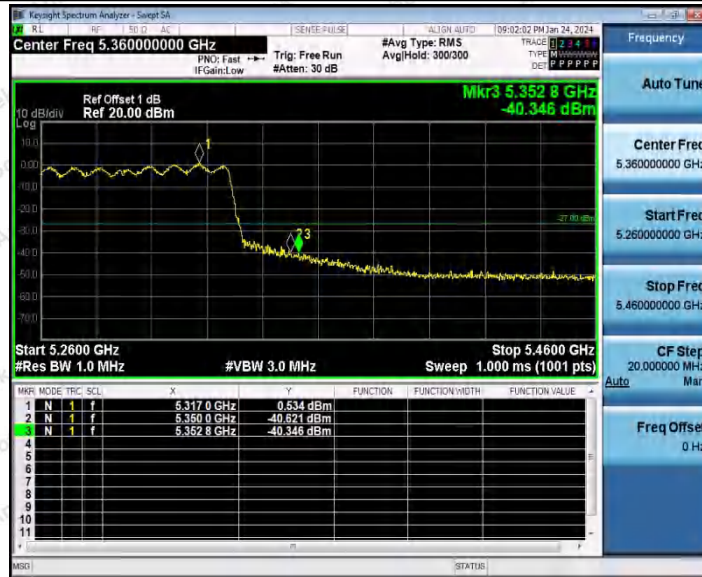

11AC80SISO_Ant1_High_5290

11AC80SISO_Ant1_Low_5530

Shenzhen Anbotek Compliance Laboratory Limited

Address: 1/F., Building D, Sogood Science and Technology Park, Sanwei Community, Hangcheng Street, Bao'an District, Shenzhen, Guangdong, China.
Tel: (86) 0755-26066440 Fax: (86) 0755-26014772 Email: service@anbotek.com

Hotline
400-003-0500
www.anbotek.com.cn