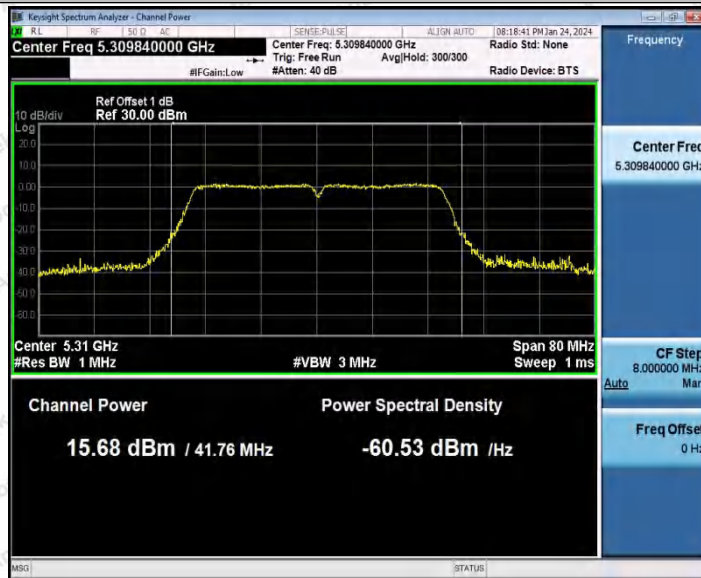

11AC40SISO_Ant1_5310