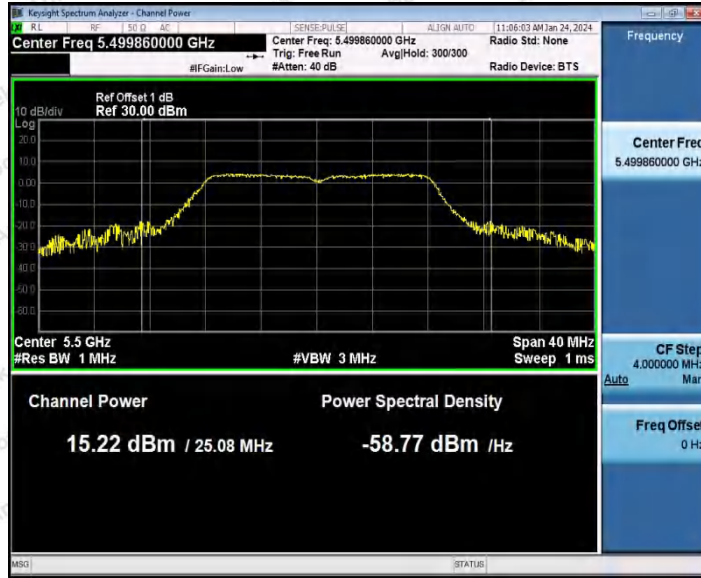

11A_Ant1_5500

11A_Ant1_5580

Shenzhen Anbotek Compliance Laboratory Limited

Address: 1/F., Building D, Sogood Science and Technology Park, Sanwei Community, Hangcheng Street, Bao'an District, Shenzhen, Guangdong, China.
Tel: (86) 0755-26066440 Fax: (86) 0755-26014772 Email: service@anbotek.com

Hotline 400-003-0500
www.anbotek.com.cn