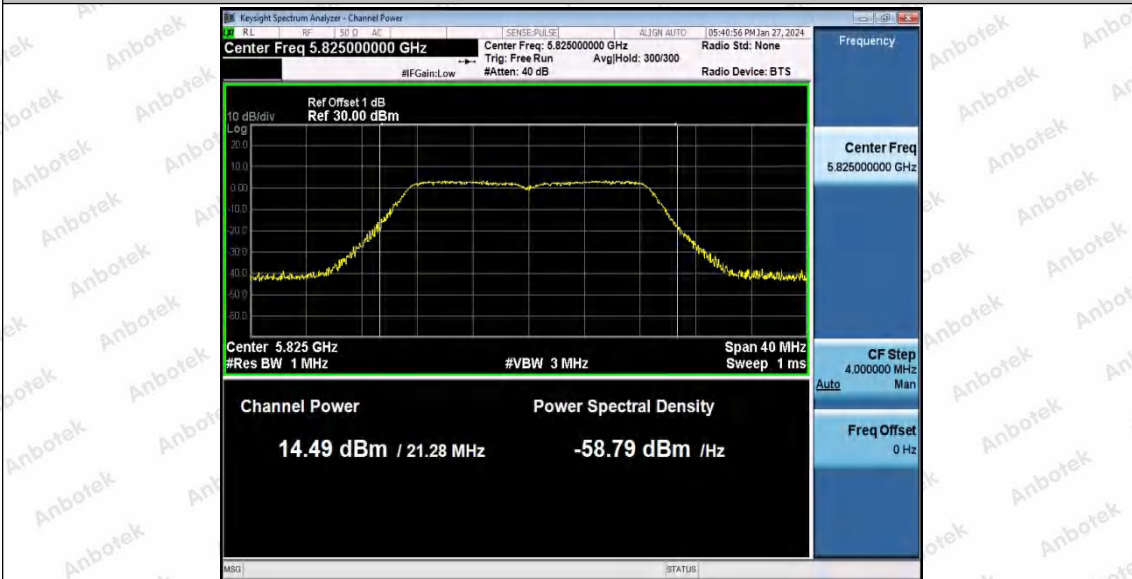

11AC20SISO_Ant1_5825

Shenzhen Anbotek Compliance Laboratory Limited

Address: 1/F., Building D, Sogood Science and Technology Park, Sanwei Community, Hangcheng Street, Bao'an District, Shenzhen, Guangdong, China.
Tel: (86) 0755-26066440 Fax: (86) 0755-26014772 Email: service@anbotek.com

Hotline
400-003-0500
www.anbotek.com.cn