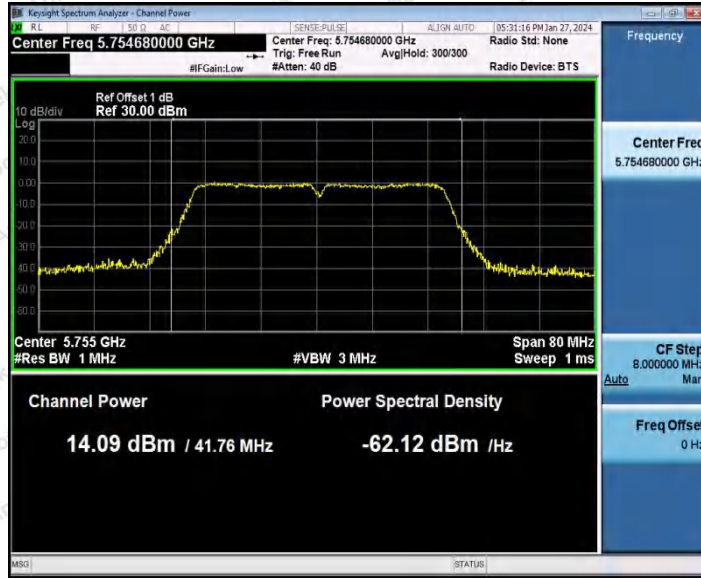

11N40SISO_Ant1_5755

11N40SISO_Ant1_5795

Shenzhen Anbotek Compliance Laboratory Limited

Address: 1/F., Building D, Sogood Science and Technology Park, Sanwei Community, Hangcheng Street, Bao'an District, Shenzhen, Guangdong, China.
Tel: (86) 0755-26066440 Fax: (86) 0755-26014772 Email: service@anbotek.com

Hotline: 400-003-0500
www.anbotek.com.cn