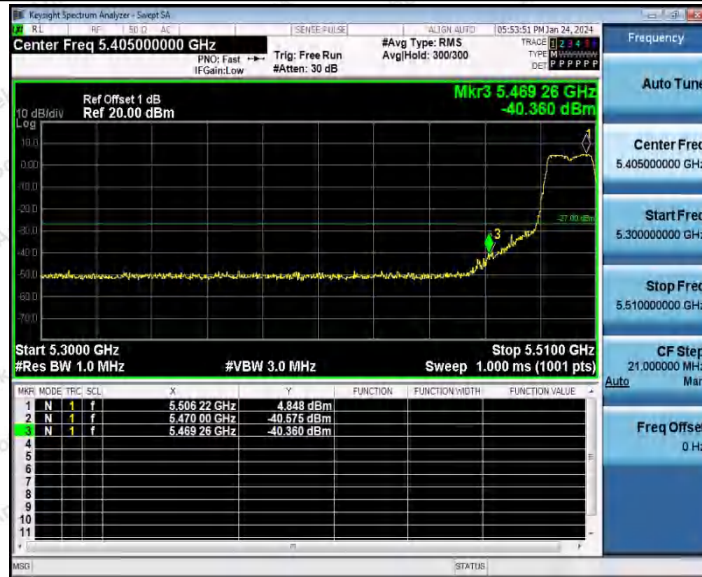

11N20SISO_Ant1_Low_5500

11N20SISO_Ant1_High_5700

Shenzhen Anbotek Compliance Laboratory Limited

Address: 1/F., Building D, Sogood Science and Technology Park, Sanwei Community, Hangcheng Street, Bao'an District, Shenzhen, Guangdong, China.
Tel: (86) 0755-26066440 Fax: (86) 0755-26014772 Email: service@anbotek.com

Hotline 400-003-0500
www.anbotek.com.cn