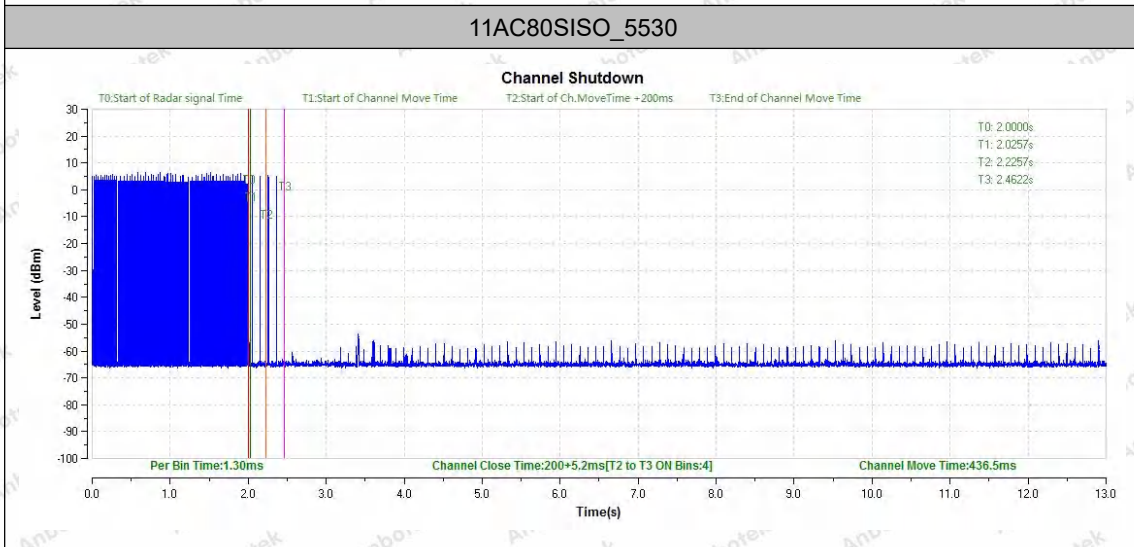

Test Graphs

---end---