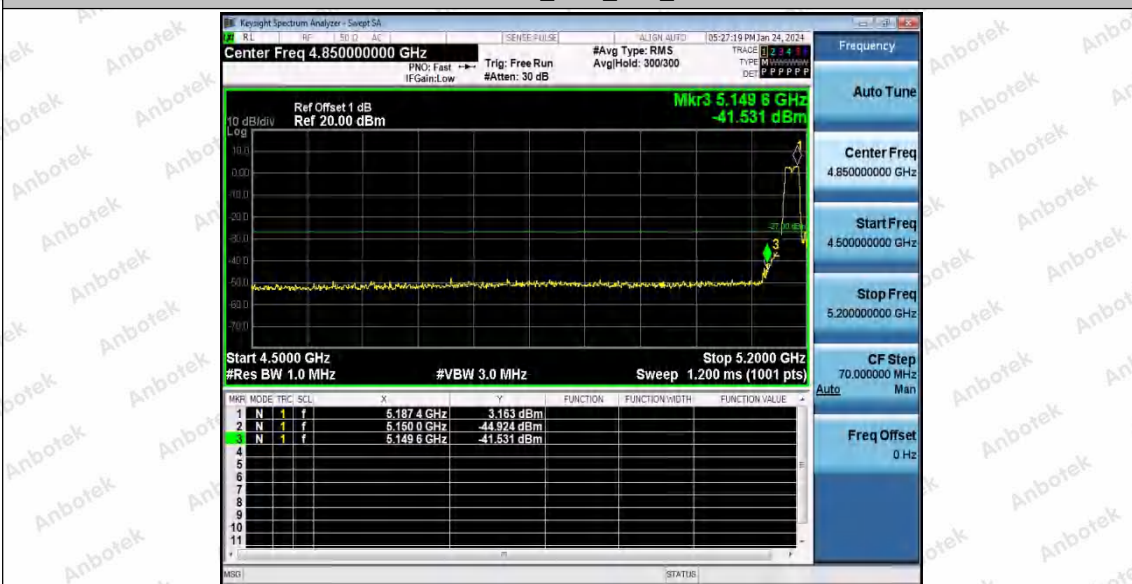

Hotline
400-003-0500
www.anbotek.com.cn

Test Graphs B1/2/3

11A_Ant1_High_5700

11N20SISO_Ant1_Low_5180

Shenzhen Anbotek Compliance Laboratory Limited

Address: 1/F., Building D, Sogood Science and Technology Park, Sanwei Community, Hangcheng Street, Bao'an District, Shenzhen, Guangdong, China.
 Tel: (86) 0755-26066440 Fax: (86) 0755-26014772 Email: service@anbotek.com