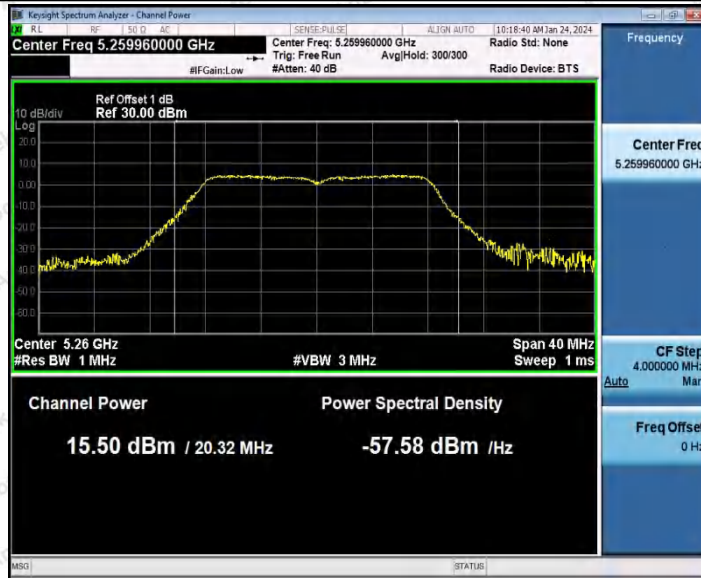

11A_Ant1_5260