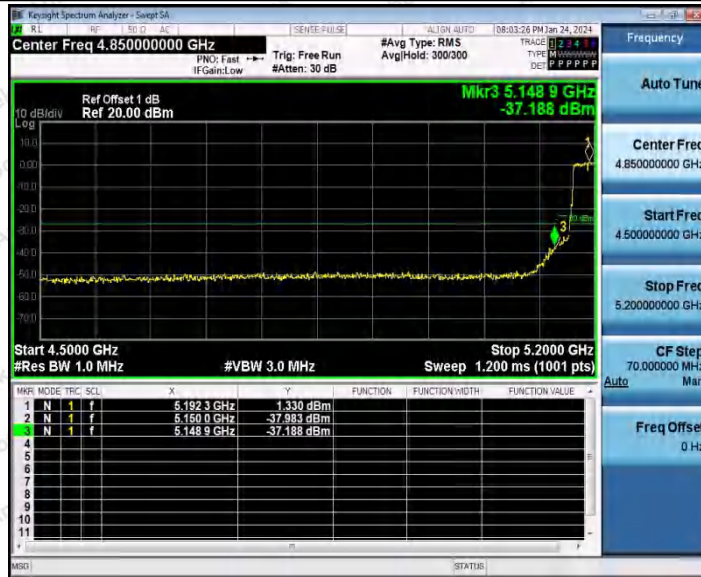

11AC40SISO_Ant1_Low_5190

11AC40SISO_Ant1_High_5310

Shenzhen Anbotek Compliance Laboratory Limited

Address: 1/F., Building D, Sogood Science and Technology Park, Sanwei Community, Hangcheng Street, Bao'an District, Shenzhen, Guangdong, China.
Tel: (86) 0755-26066440 Fax: (86) 0755-26014772 Email: service@anbotek.com

Hotline
400-003-0500
www.anbotek.com.cn