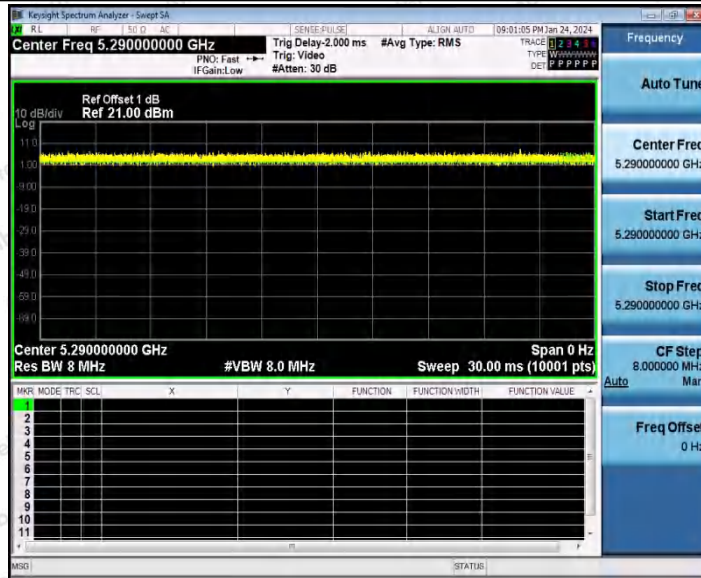

11AC80SISO_Ant1_5290