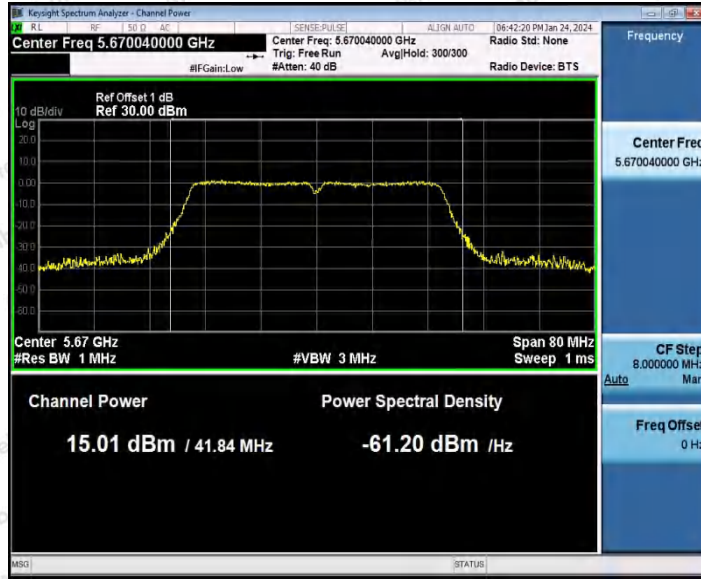

11N40SISO_Ant1_5670