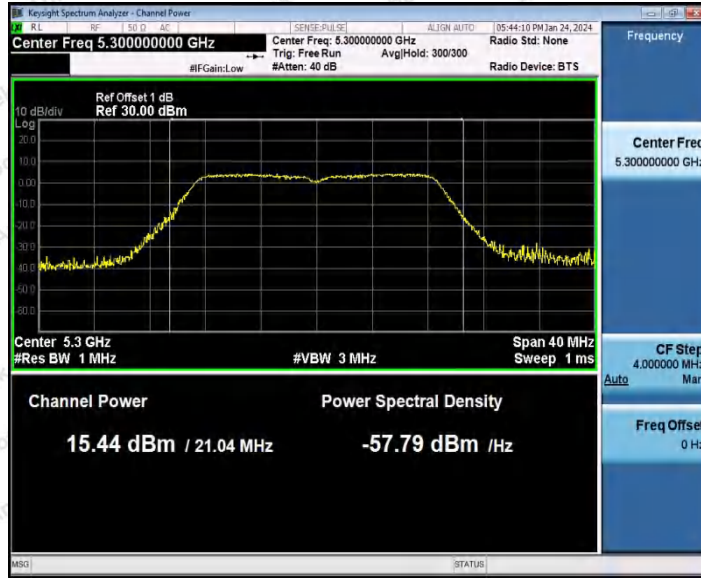

11N20SISO_Ant1_5300

11N20SISO_Ant1_5320

Shenzhen Anbotek Compliance Laboratory Limited

Address: 1/F., Building D, Sogood Science and Technology Park, Sanwei Community, Hangcheng Street, Bao'an District, Shenzhen, Guangdong, China.
Tel: (86) 0755-26066440 Fax: (86) 0755-26014772 Email: service@anbotek.com

Hotline
400-003-0500
www.anbotek.com.cn