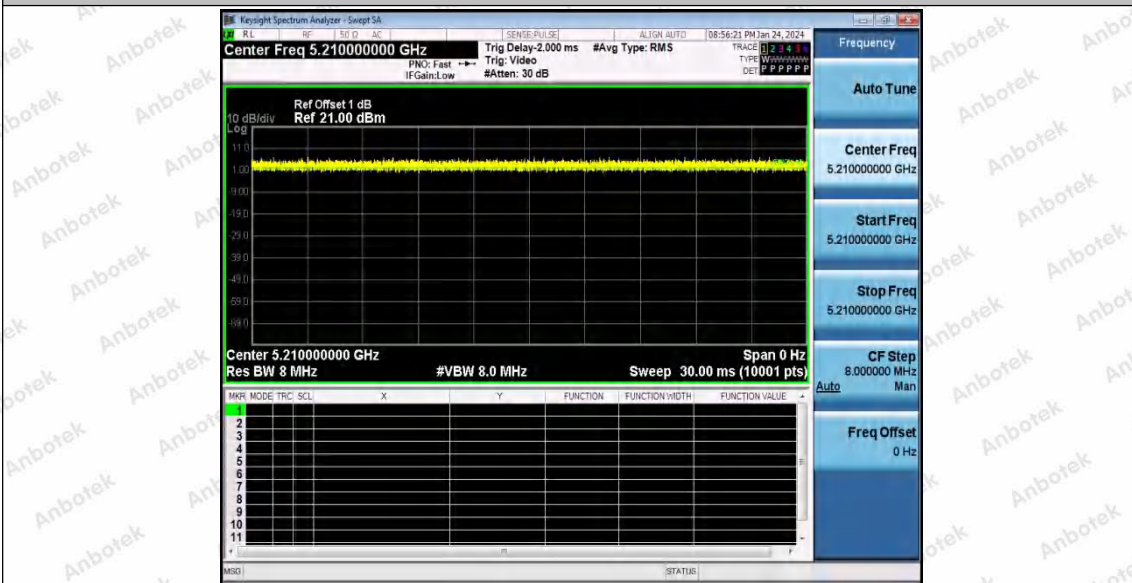

11AC80SISO_Ant1_5210

Shenzhen Anbotek Compliance Laboratory Limited

Address: 1/F., Building D, Sogood Science and Technology Park, Sanwei Community, Hangcheng Street, Bao'an District, Shenzhen, Guangdong, China.
Tel: (86) 0755-26066440 Fax: (86) 0755-26014772 Email: service@anbotek.com

Hotline 400-003-0500
www.anbotek.com.cn