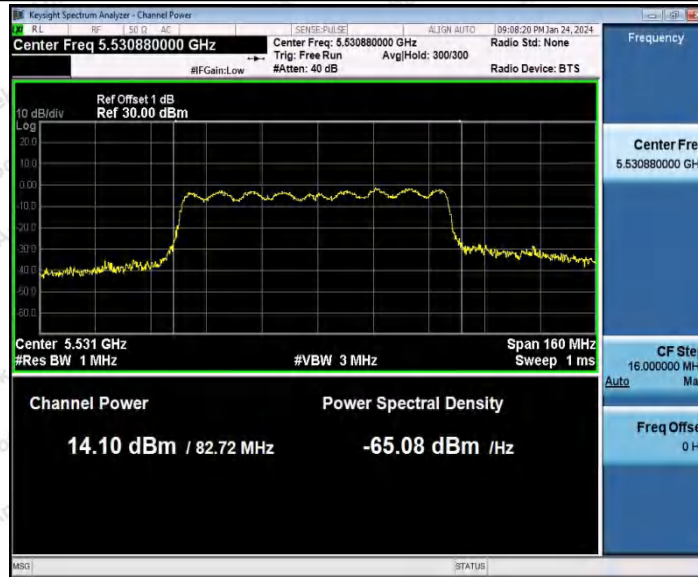

11AC80SISO_Ant1_5530

11AC80SISO_Ant1_5775

Shenzhen Anbotek Compliance Laboratory Limited

Address: 1/F., Building D, Sogood Science and Technology Park, Sanwei Community, Hangcheng Street, Bao'an District, Shenzhen, Guangdong, China.
Tel: (86) 0755-26066440 Fax: (86) 0755-26014772 Email: service@anbotek.com

Hotline: 400-003-0500
www.anbotek.com.cn