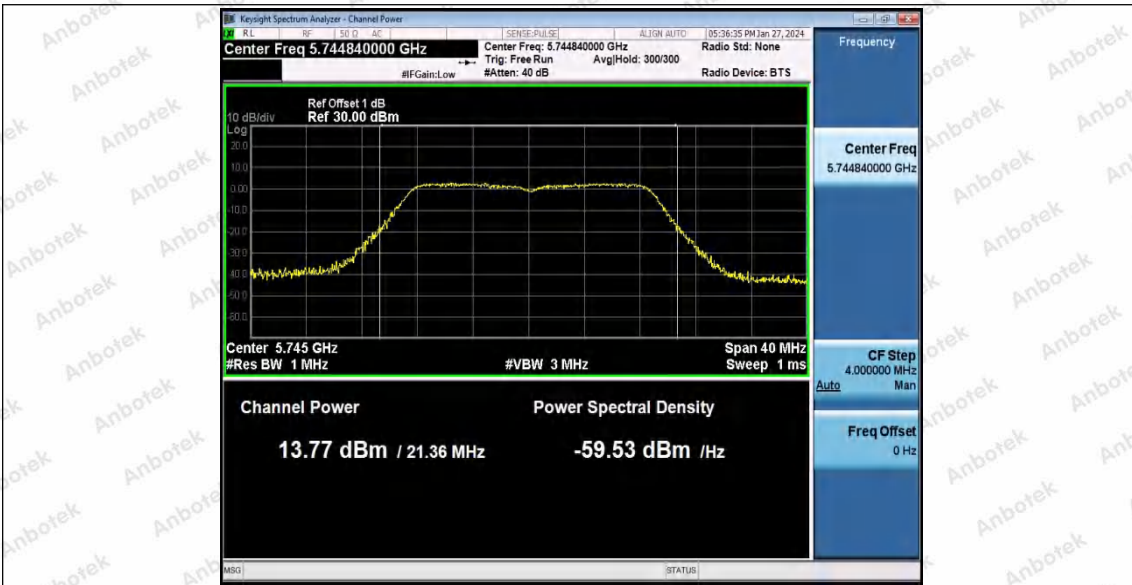

Shenzhen Anbotek Compliance Laboratory Limited

Address: 1/F., Building D, Sogood Science and Technology Park, Sanwei Community, Hangcheng Street, Bao'an District, Shenzhen, Guangdong, China.
Tel: (86) 0755-26066440 Fax: (86) 0755-26014772 Email: service@anbotek.com

Hotline
400-003-0500
www.anbotek.com.cn