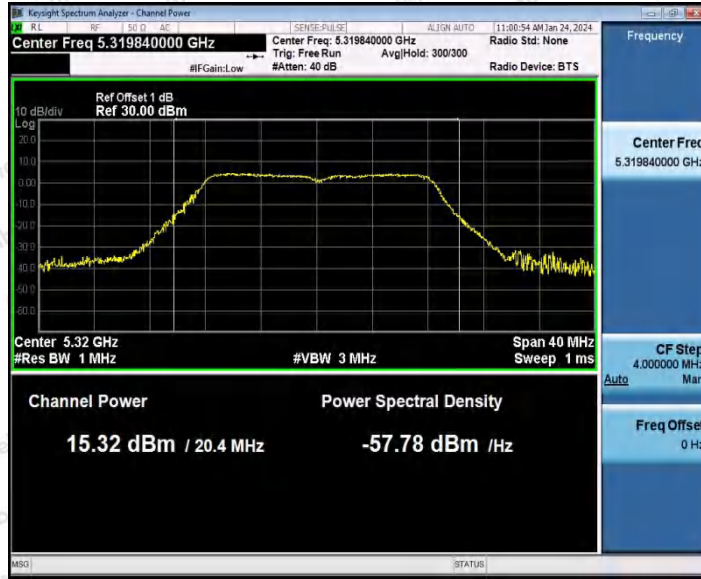

11A_Ant1_5320