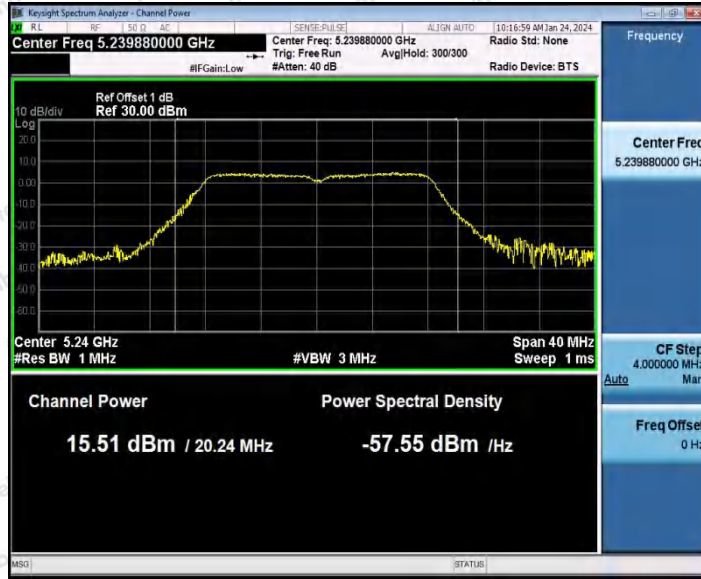

Shenzhen Anbotek Compliance Laboratory Limited

Address: 1/F., Building D, Sogood Science and Technology Park, Sanwei Community, Hangcheng Street, Bao'an District, Shenzhen, Guangdong, China.
Tel: (86) 0755-26066440 Fax: (86) 0755-26014772 Email: service@anbotek.com

Hotline
400-003-0500
www.anbotek.com.cn