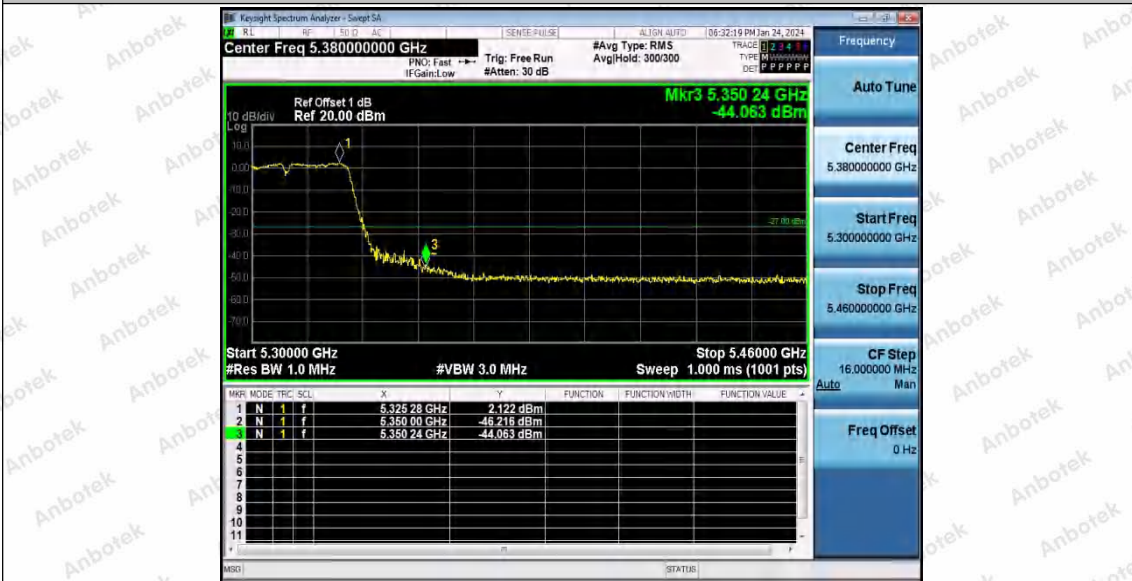

Hotline 400-003-0500
www.anbotek.com.cn

11N40SISO_Ant1_Low_5190

11N40SISO_Ant1_High_5310

Shenzhen Anbotek Compliance Laboratory Limited

Address: 1/F., Building D, Sogood Science and Technology Park, Sanwei Community, Hangcheng Street, Bao'an District, Shenzhen, Guangdong, China.
 Tel: (86) 0755-26066440 Fax: (86) 0755-26014772 Email: service@anbotek.com