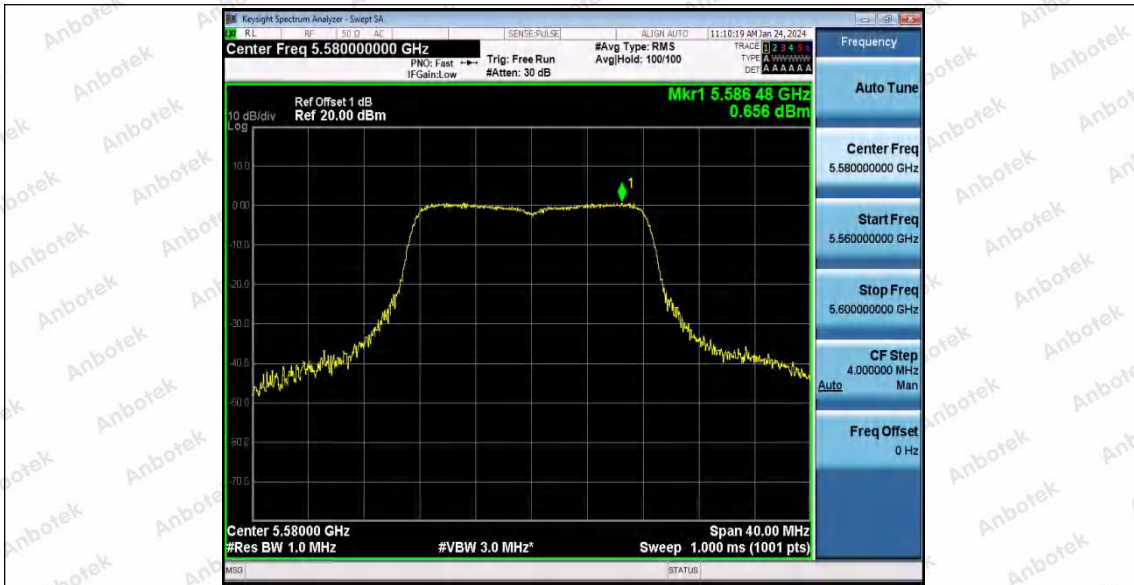

Shenzhen Anbotek Compliance Laboratory Limited

Address: 1/F., Building D, Sogood Science and Technology Park, Sanwei Community, Hangcheng Street, Bao'an District, Shenzhen, Guangdong, China.
Tel: (86) 0755-26066440 Fax: (86) 0755-26014772 Email: service@anbotek.com

Hotline
400-003-0500
www.anbotek.com.cn