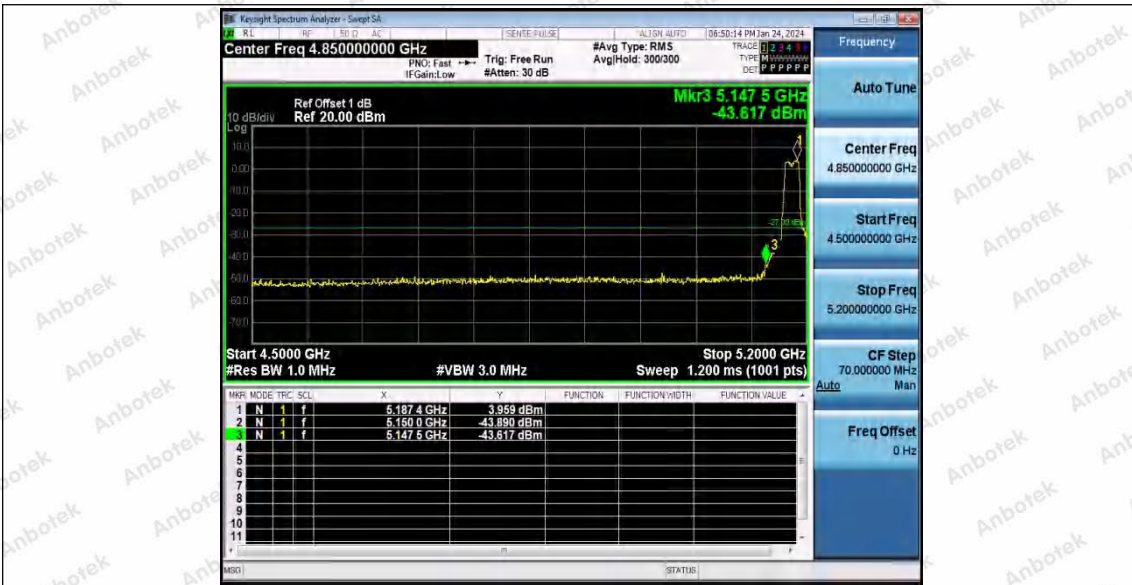

Shenzhen Anbotek Compliance Laboratory Limited

Address: 1/F., Building D, Sogood Science and Technology Park, Sanwei Community, Hangcheng Street, Bao'an District, Shenzhen, Guangdong, China.
Tel: (86) 0755-26066440 Fax: (86) 0755-26014772 Email: service@anbotek.com

Hotline 400-003-0500
www.anbotek.com.cn