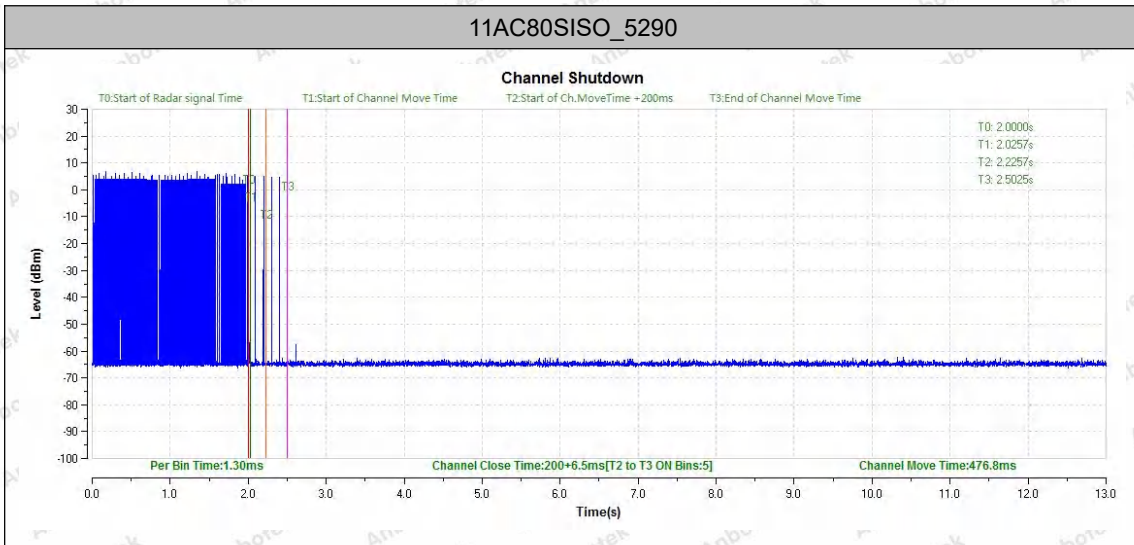

Test Graphs

---end---