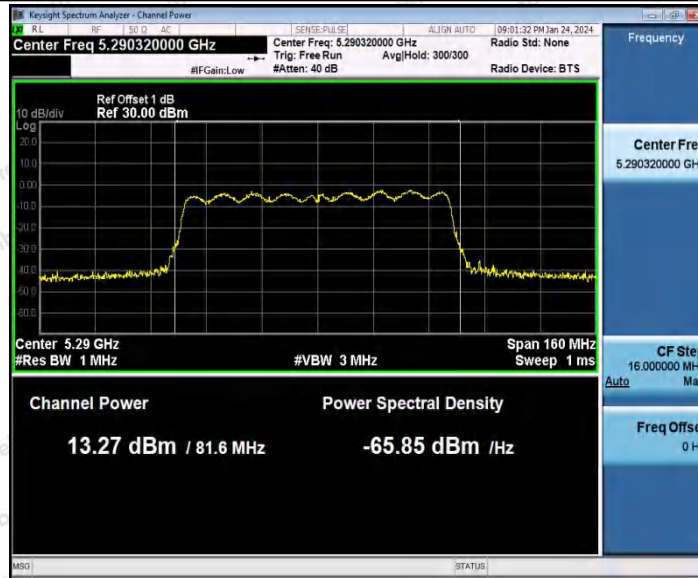

11AC80SISO_Ant1_5290