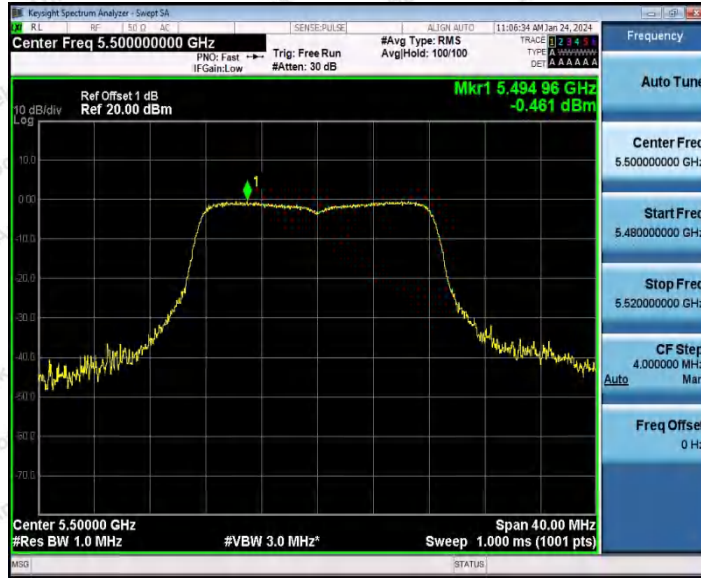

11A_Ant1_5500

11A_Ant1_5580

Shenzhen Anbotek Compliance Laboratory Limited

Address: 1/F., Building D, Sogood Science and Technology Park, Sanwei Community, Hangcheng Street, Bao'an District, Shenzhen, Guangdong, China.
Tel: (86) 0755-26066440 Fax: (86) 0755-26014772 Email: service@anbotek.com

Hotline 400-003-0500
www.anbotek.com.cn