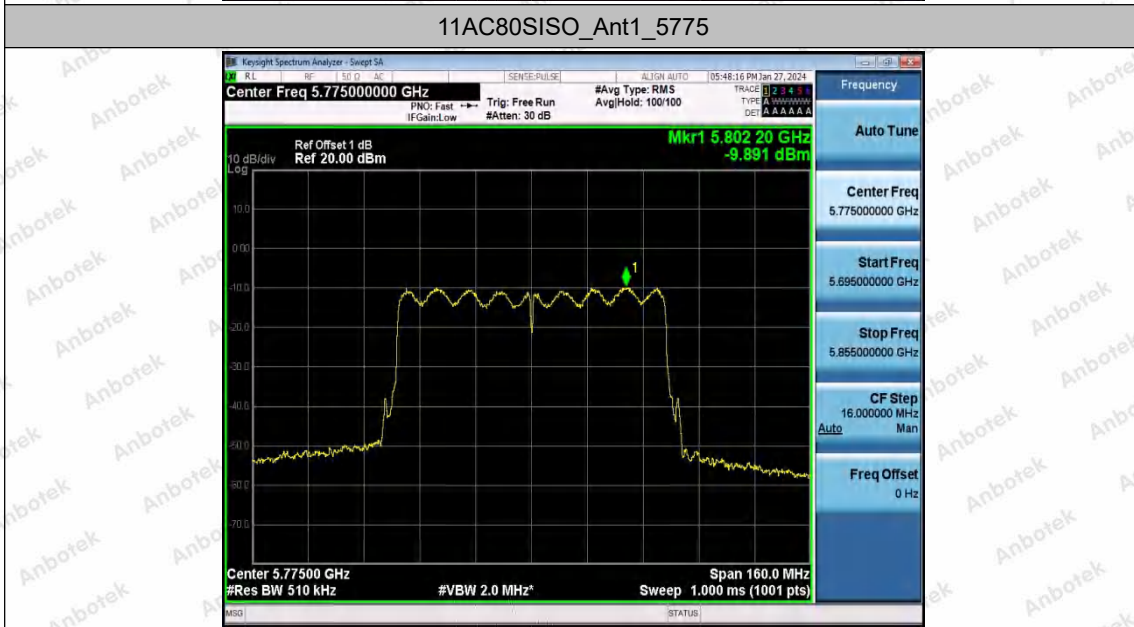

Shenzhen Anbotek Compliance Laboratory Limited

Address: 1/F., Building D, Sogood Science and Technology Park, Sanwei Community, Hangcheng Street, Bao'an District, Shenzhen, Guangdong, China.
Tel: (86) 0755-26066440 Fax: (86) 0755-26014772 Email: service@anbotek.com

Hotline
400-003-0500
www.anbotek.com.cn