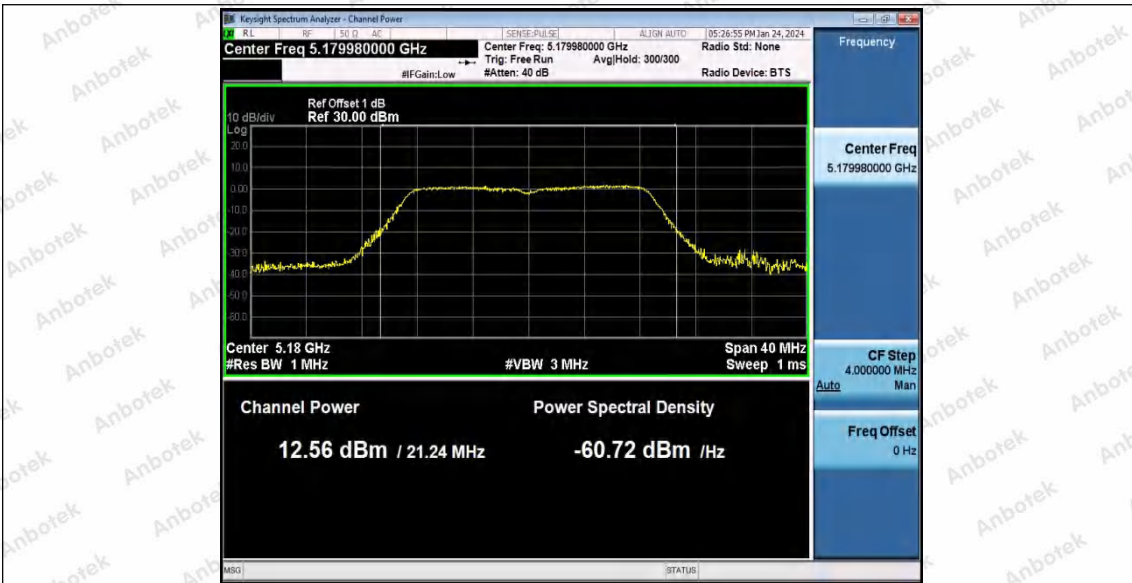

Shenzhen Anbotek Compliance Laboratory Limited

Address: 1/F., Building D, Sogood Science and Technology Park, Sanwei Community, Hangcheng Street, Bao'an District, Shenzhen, Guangdong, China.
Tel: (86) 0755-26066440 Fax: (86) 0755-26014772 Email: service@anbotek.com

Hotline: 400-003-0500
www.anbotek.com.cn