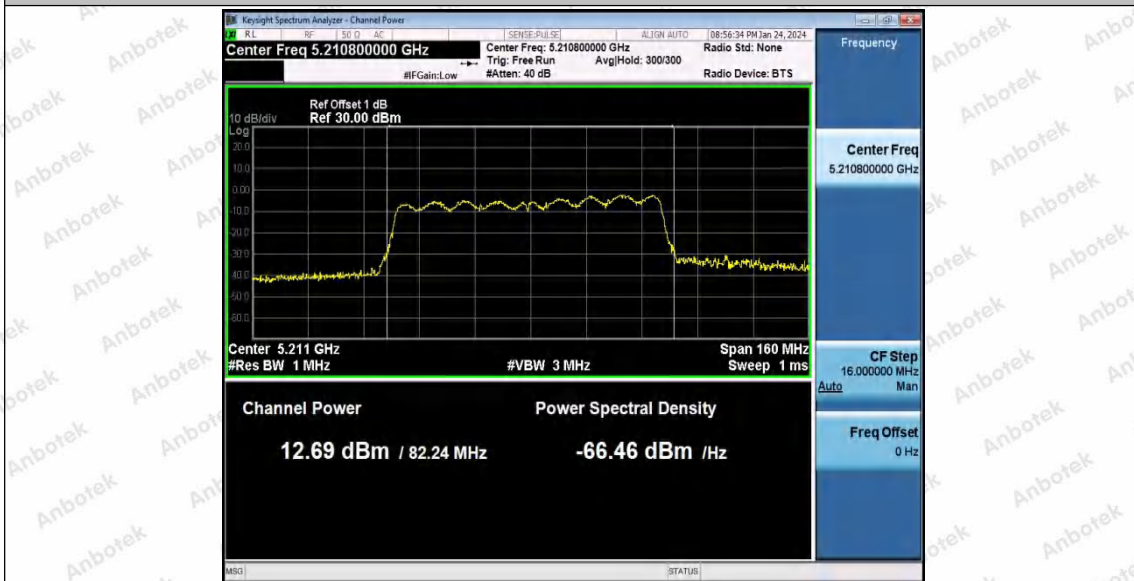

11AC80SISO_Ant1_5210

Shenzhen Anbotek Compliance Laboratory Limited

Address: 1/F., Building D, Sogood Science and Technology Park, Sanwei Community, Hangcheng Street, Bao'an District, Shenzhen, Guangdong, China.
Tel: (86) 0755-26066440 Fax: (86) 0755-26014772 Email: service@anbotek.com

Hotline
400-003-0500
www.anbotek.com.cn