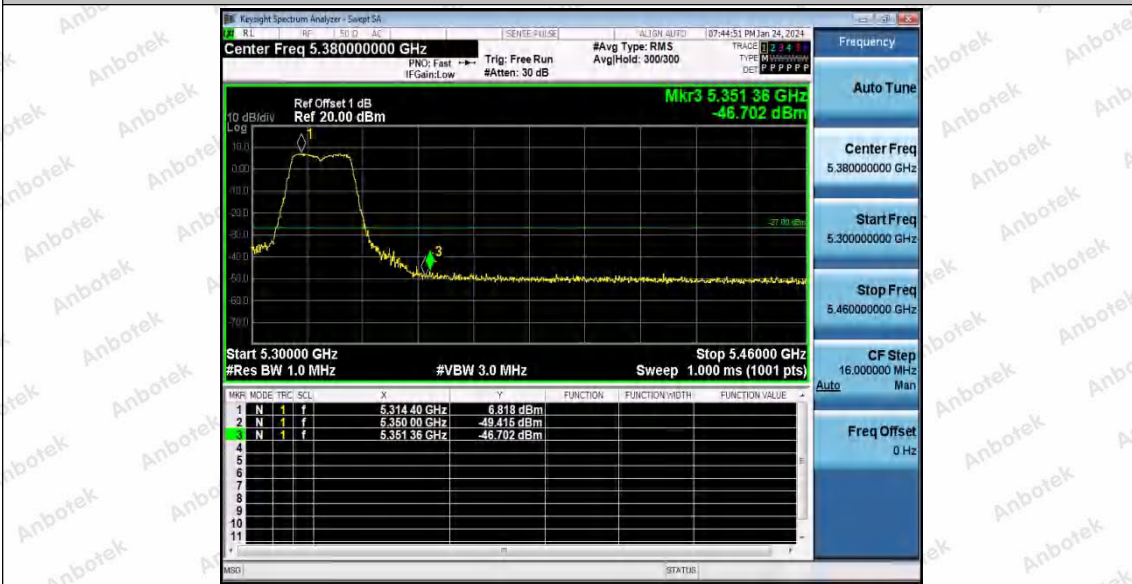

11AC20SISO_Ant1_High_5320