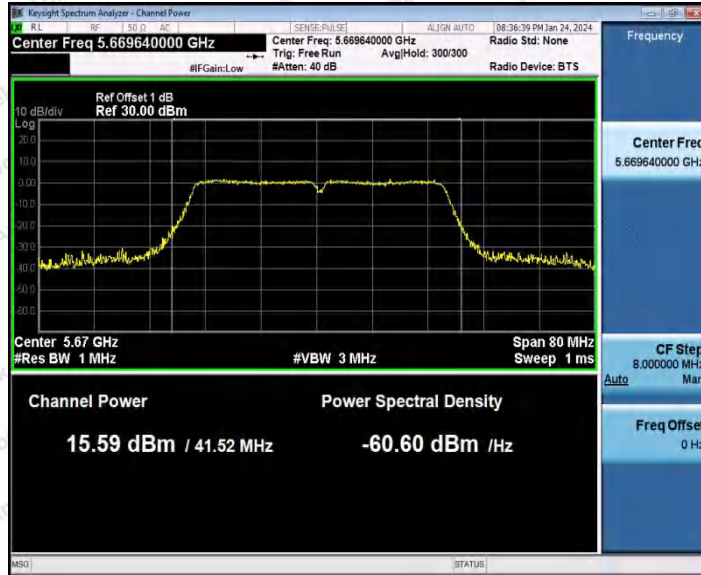

11AC40SISO_Ant1_5670

11AC40SISO_Ant1_5755

Shenzhen Anbotek Compliance Laboratory Limited

Address: 1/F., Building D, Sogood Science and Technology Park, Sanwei Community, Hangcheng Street, Bao'an District, Shenzhen, Guangdong, China.
Tel: (86) 0755-26066440 Fax: (86) 0755-26014772 Email: service@anbotek.com

Hotline
400-003-0500
www.anbotek.com.cn