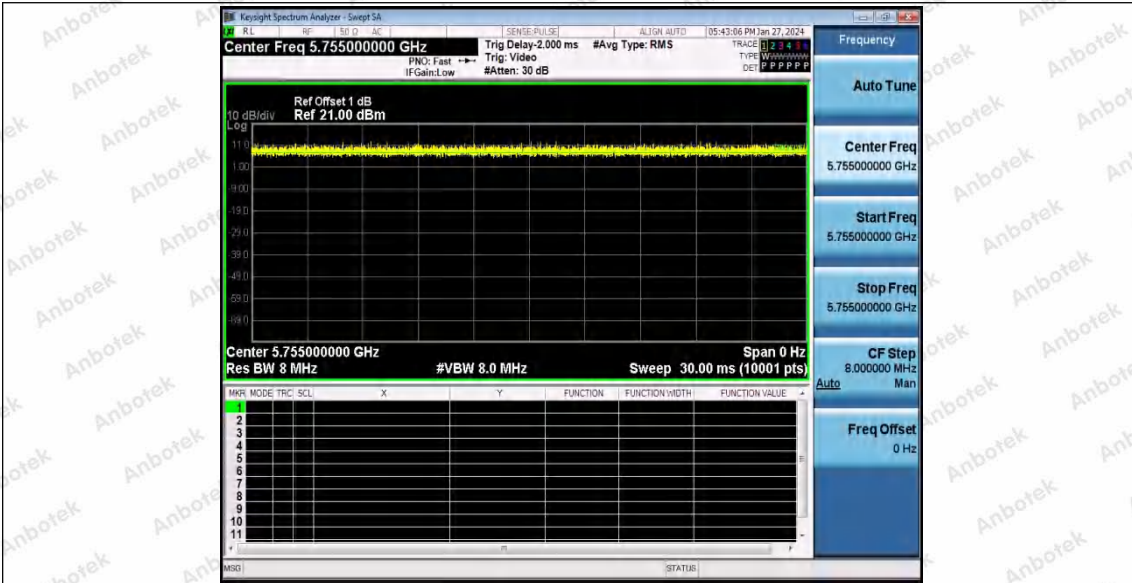

Shenzhen Anbotek Compliance Laboratory Limited

Address: 1/F., Building D, Sogood Science and Technology Park, Sanwei Community, Hangcheng Street, Bao'an District, Shenzhen, Guangdong, China.
Tel: (86) 0755-26066440 Fax: (86) 0755-26014772 Email: service@anbotek.com

Hotline 400-003-0500
www.anbotek.com.cn