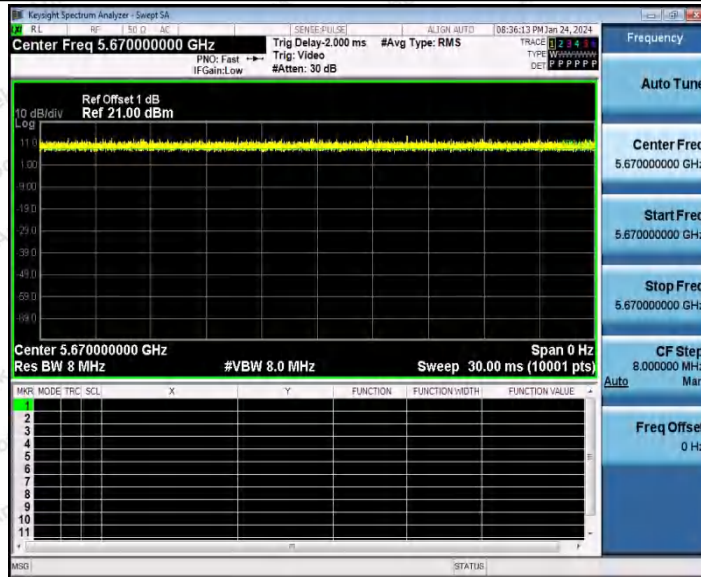

11AC40SISO_Ant1_5670

11AC40SISO_Ant1_5755

Shenzhen Anbotek Compliance Laboratory Limited

Address: 1/F., Building D, Sogood Science and Technology Park, Sanwei Community, Hangcheng Street, Bao'an District, Shenzhen, Guangdong, China.
Tel: (86) 0755-26066440 Fax: (86) 0755-26014772 Email: service@anbotek.com

Hotline 400-003-0500
www.anbotek.com.cn