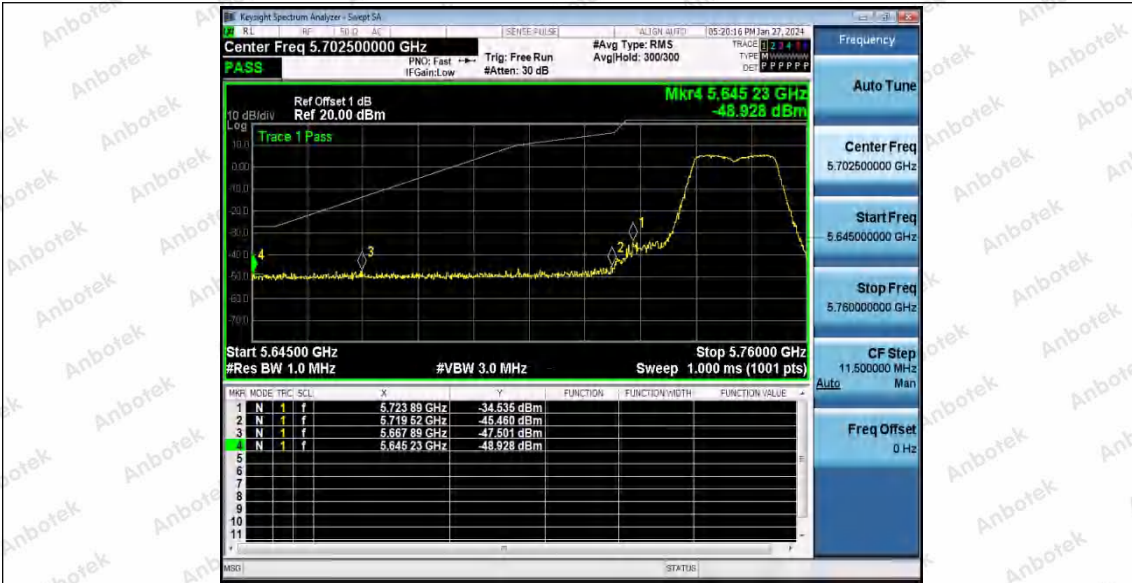

Shenzhen Anbotek Compliance Laboratory Limited

Address: 1/F., Building D, Sogood Science and Technology Park, Sanwei Community, Hangcheng Street, Bao'an District, Shenzhen, Guangdong, China.
Tel: (86) 0755-26066440 Fax: (86) 0755-26014772 Email: service@anbotek.com

Hotline 400-003-0500
www.anbotek.com.cn