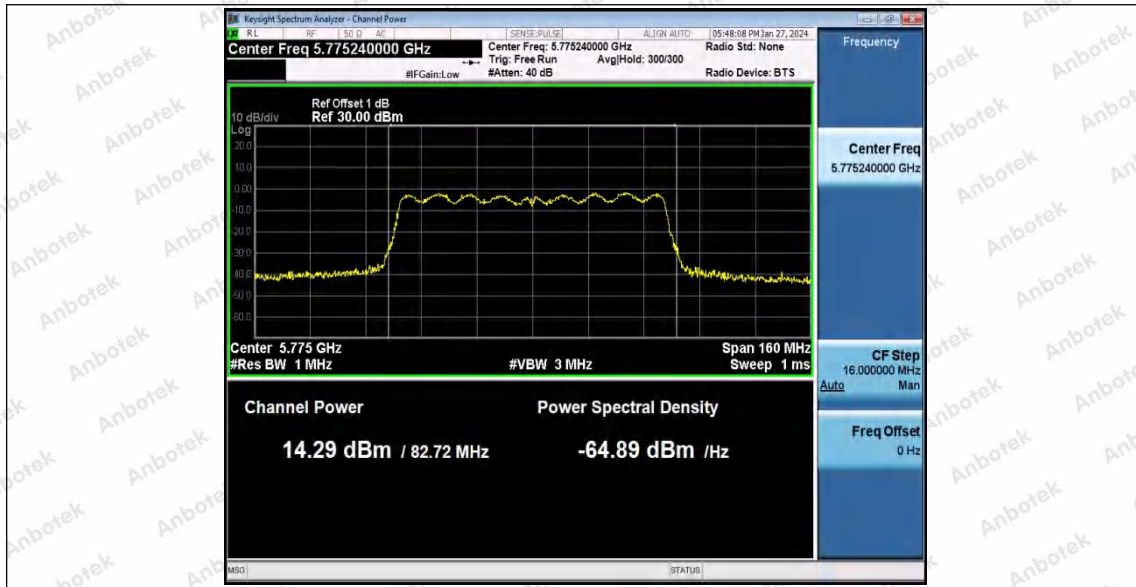

Shenzhen Anbotek Compliance Laboratory Limited

Address: 1/F., Building D, Sogood Science and Technology Park, Sanwei Community, Hangcheng Street, Bao'an District, Shenzhen, Guangdong, China.
Tel: (86) 0755-26066440 Fax: (86) 0755-26014772 Email: service@anbotek.com

Hotline: 400-003-0500
www.anbotek.com.cn