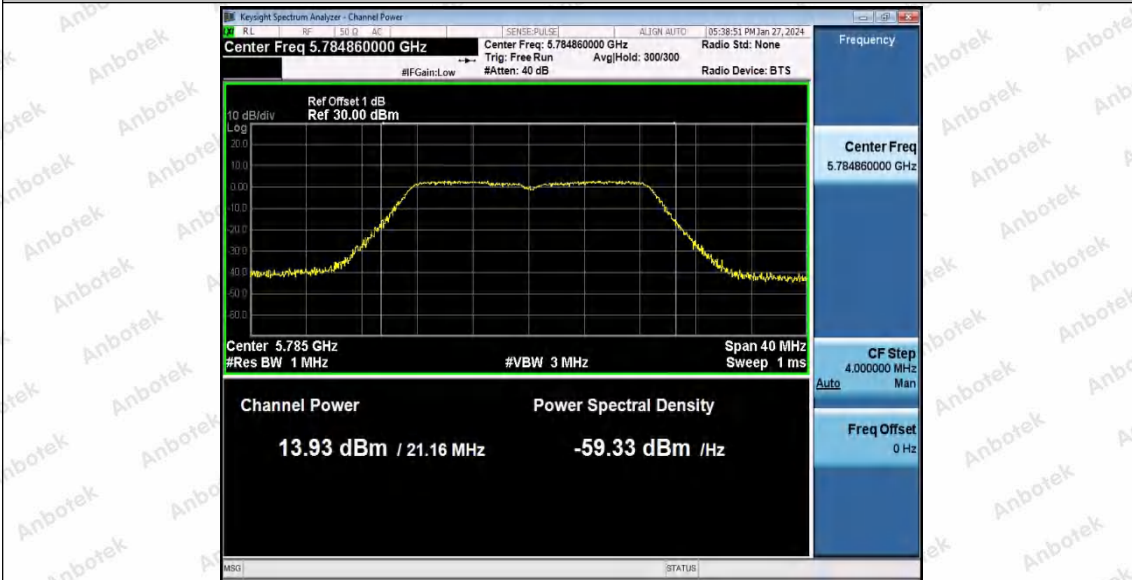

11AC20SISO_Ant1_5785