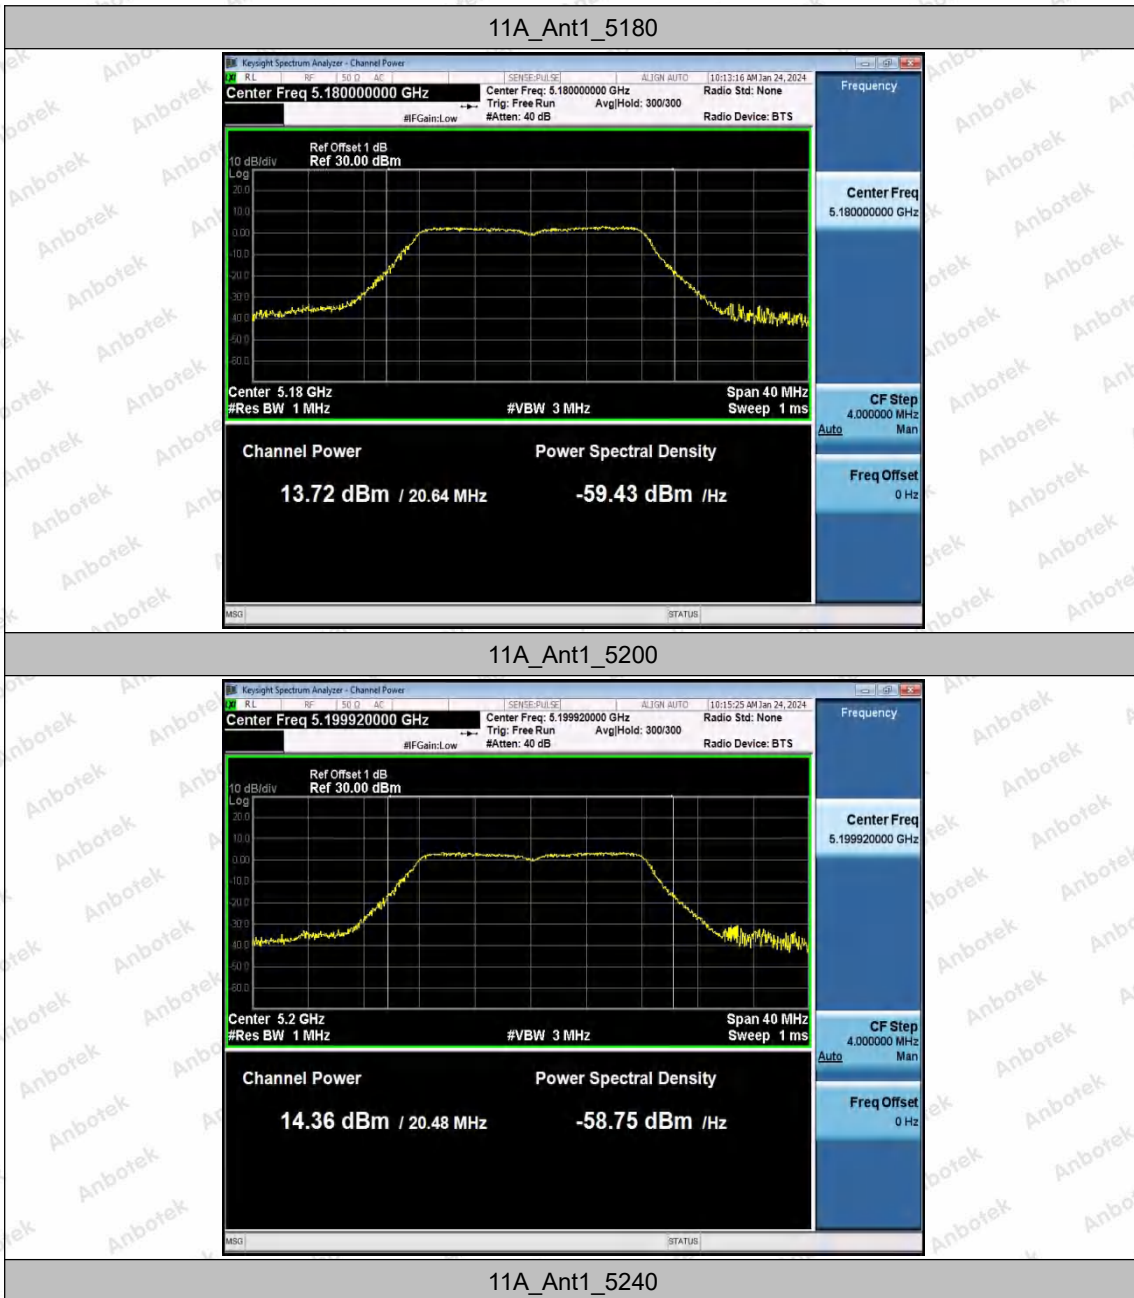

5500	15.03	100.0 0	0.00	15.03	3.7	18.7 3	≤23.9 8
		5580	16.31	100.0 0	0.00	16.31	3.7	20.0 1	≤23.9 8
		5700	16.07	100.0 0	0.00	16.07	3.7	19.7 7	≤23.9 8
		5745	13.77	100.0 0	0.00	13.77	2.61	16.3 8	≤30.0 0
		5785	13.93	100.0 0	0.00	13.93	2.61	16.5 4	≤30.0 0
		5825	14.49	100.0 0	0.00	14.49	2.61	17.1	≤30.0 0
11AC40SIS O	Ant1	5190	13.41	100.0 0	0.00	13.41	3.61	17.0 2	≤23.9 8
		5230	15.61	100.0 0	0.00	15.61	3.61	19.2 2	≤23.9 8
		5270	14.67	100.0 0	0.00	14.67	3.7	18.3 7	≤23.9 8
		5310	15.68	100.0 0	0.00	15.68	3.7	19.3 8	≤23.9 8
		5510	13.55	100.0 0	0.00	13.55	3.7	17.2 5	≤23.9 8
		5550	15.03	100.0 0	0.00	15.03	3.7	18.7 3	≤23.9 8
		5670	15.59	100.0 0	0.00	15.59	3.7	19.2 9	≤23.9 8
		5755	14.25	100.0 0	0.00	14.25	2.61	16.8 6	≤30.0 0
		5795	14.47	100.0 0	0.00	14.47	2.61	17.0 8	≤30.0 0
11AC80SIS O	Ant1	5210	12.69	100.0 0	0.00	12.69	3.61	16.3	≤23.9 8
		5290	13.27	100.0 0	0.00	13.27	3.7	16.9 7	≤23.9 8
		5530	14.10	100.0 0	0.00	14.10	3.7	17.8	≤23.9 8
		5775	14.29	100.0 0	0.00	14.29	2.61	16.9	≤30.0 0

Note: 1.The Duty Cycle Factor is compensated in the graph.

2.EIRP power is less than 500mW, Transmit Power Control is not applicable.

Shenzhen Anbotek Compliance Laboratory Limited

Address:1/F.,Building D,Sogood Science and Technology Park, Sanwei Community,
Hangcheng Street, Bao'an District, Shenzhen, Guangdong, China.
Tel:(86) 0755-26066440 Fax:(86) 0755-26014772 Email:service@anbotek.com

Hotline
400-003-0500
www.anbotek.com.cn

Test Graphs Channel Power