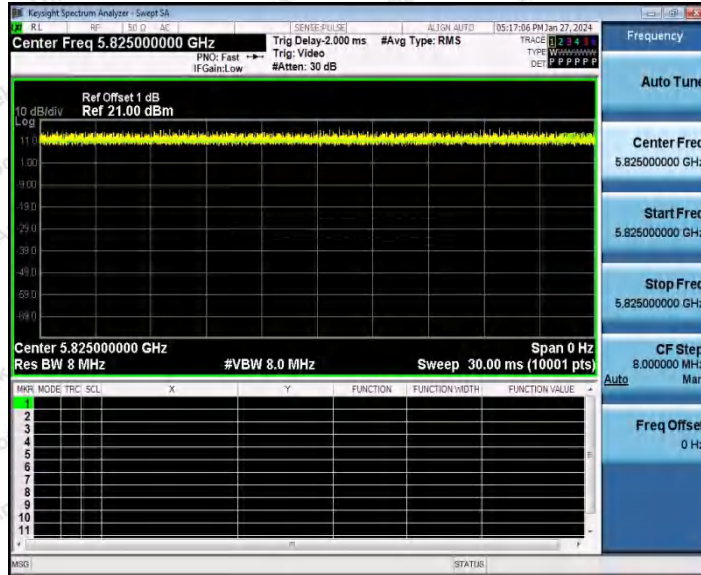

11A_Ant1_5825

11N20SISO_Ant1_5180

Shenzhen Anbotek Compliance Laboratory Limited

Address: 1/F., Building D, Sogood Science and Technology Park, Sanwei Community, Hangcheng Street, Bao'an District, Shenzhen, Guangdong, China.
Tel: (86) 0755-26066440 Fax: (86) 0755-26014772 Email: service@anbotek.com

Hotline 400-003-0500
www.anbotek.com.cn