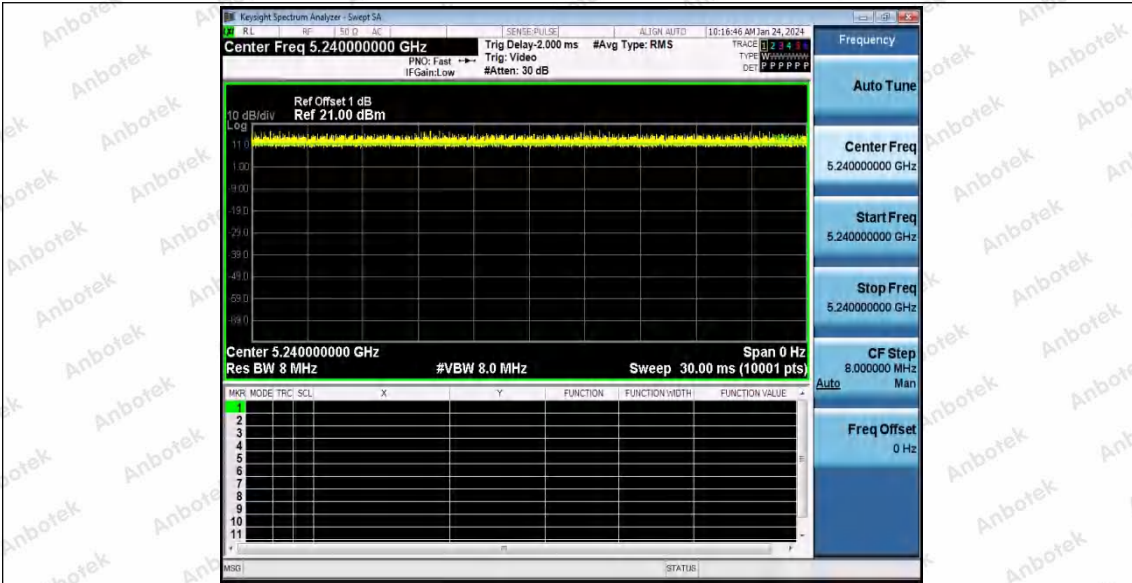

Shenzhen Anbotek Compliance Laboratory Limited

Address: 1/F., Building D, Sogood Science and Technology Park, Sanwei Community, Hangcheng Street, Bao'an District, Shenzhen, Guangdong, China.
Tel: (86) 0755-26066440 Fax: (86) 0755-26014772 Email: service@anbotek.com

Hotline 400-003-0500
www.anbotek.com.cn