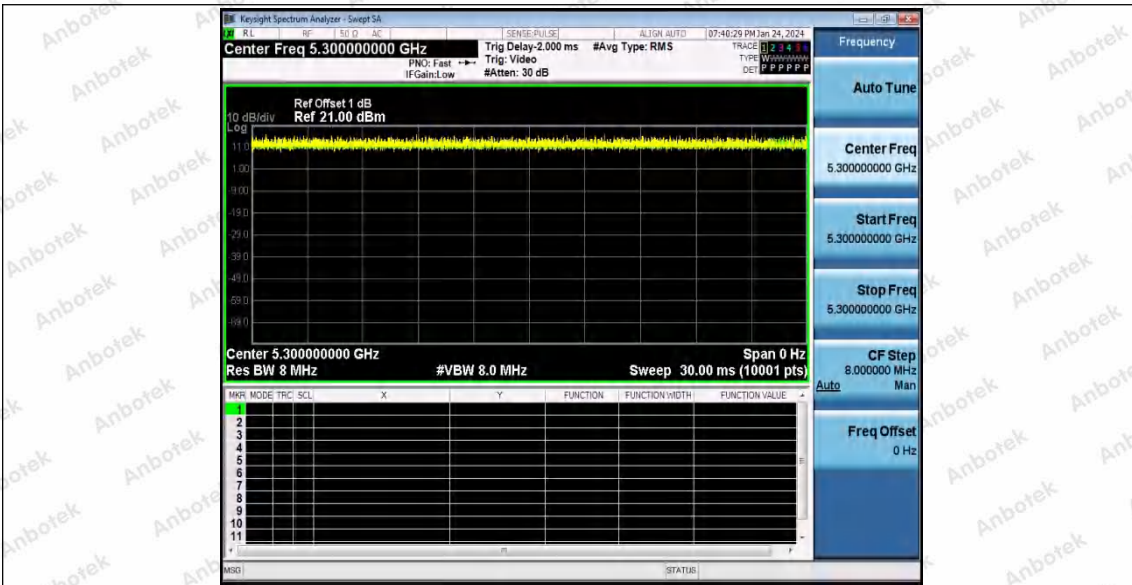

Shenzhen Anbotek Compliance Laboratory Limited

Address:1/F.,Building D,Sogood Science and Technology Park, Sanwei Community, Hangcheng Street, Bao'an District, Shenzhen, Guangdong, China.
Tel:(86) 0755-26066440 Fax:(86) 0755-26014772 Email:service@anbotek.com

Hotline 400-003-0500
www.anbotek.com.cn