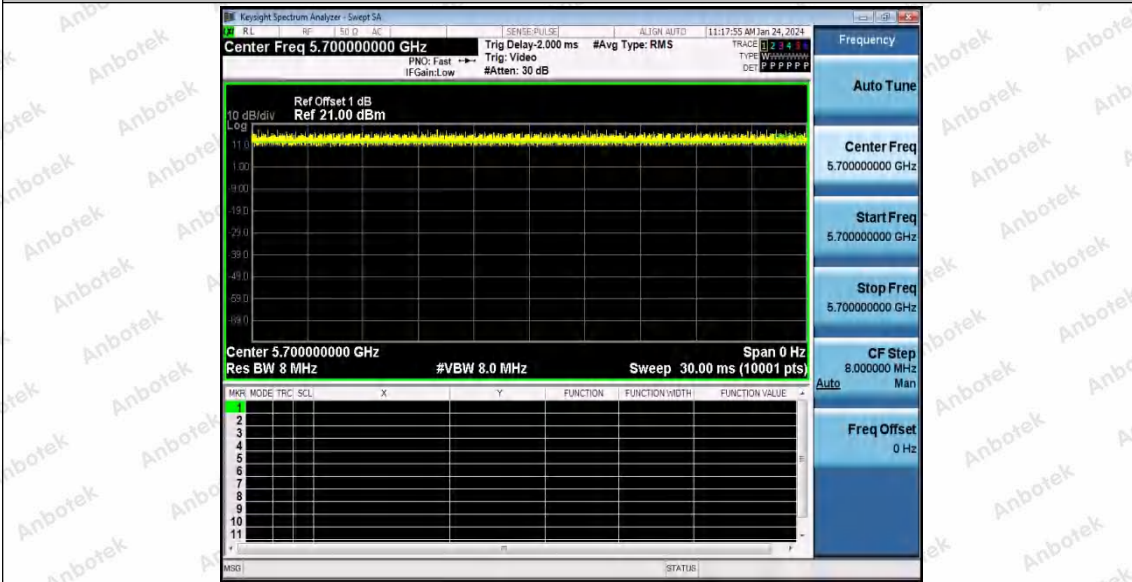

Hotline 400-003-0500  
www.anbotek.com.cn

11A\_Ant1\_5700

11A\_Ant1\_5745