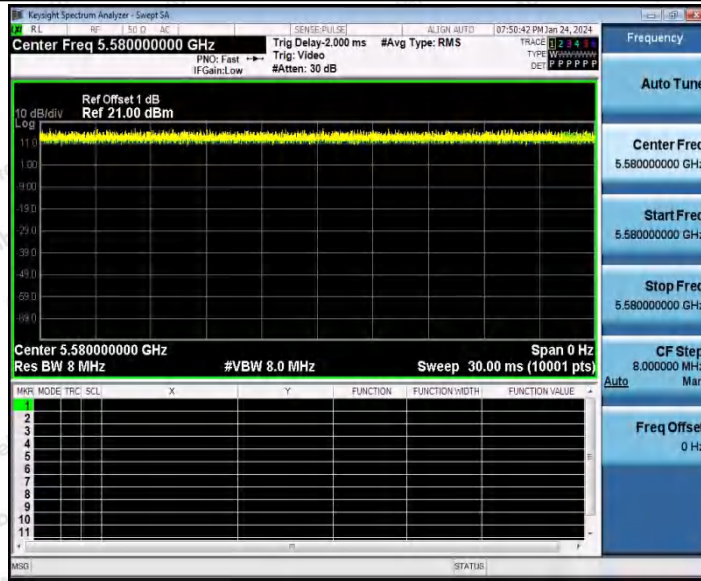

11AC20SISO_Ant1_5580