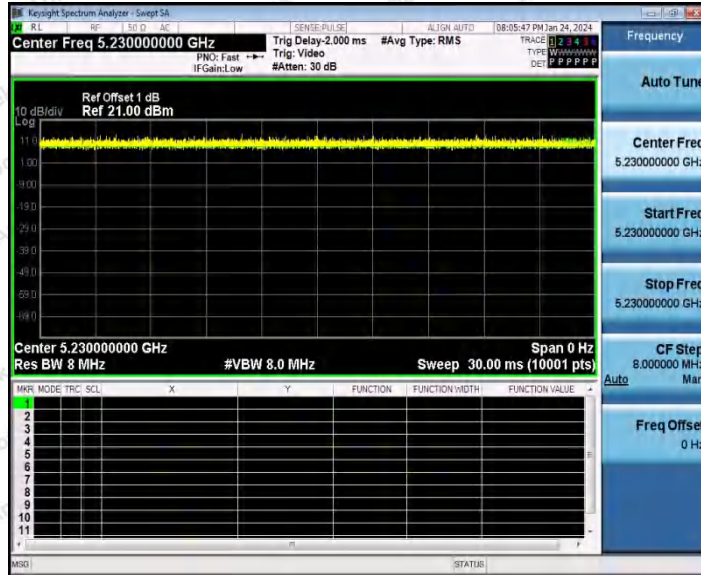

11AC40SISO_Ant1_5230

11AC40SISO_Ant1_5270

Shenzhen Anbotek Compliance Laboratory Limited

Address: 1/F., Building D, Sogood Science and Technology Park, Sanwei Community, Hangcheng Street, Bao'an District, Shenzhen, Guangdong, China.
Tel: (86) 0755-26066440 Fax: (86) 0755-26014772 Email: service@anbotek.com

Hotline 400-003-0500
www.anbotek.com.cn