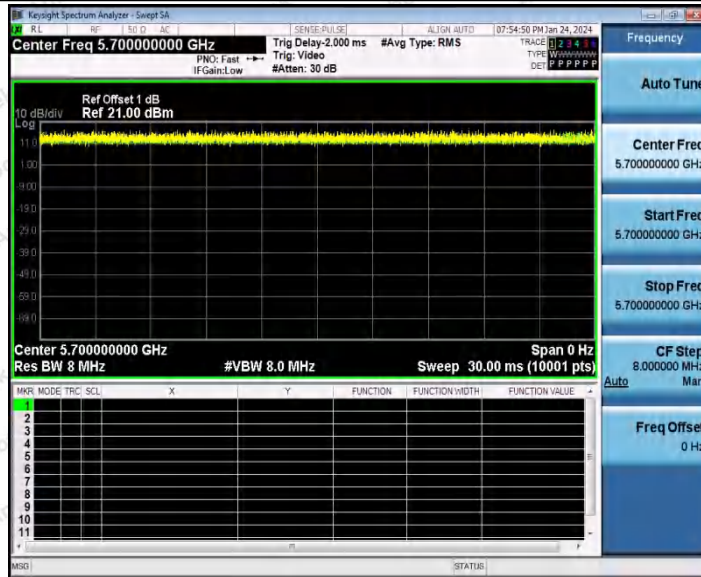

Hotline 400-003-0500  
www.anbotek.com.cn

11AC20SISO\_Ant1\_5580

11AC20SISO\_Ant1\_5700

11AC20SISO\_Ant1\_5745