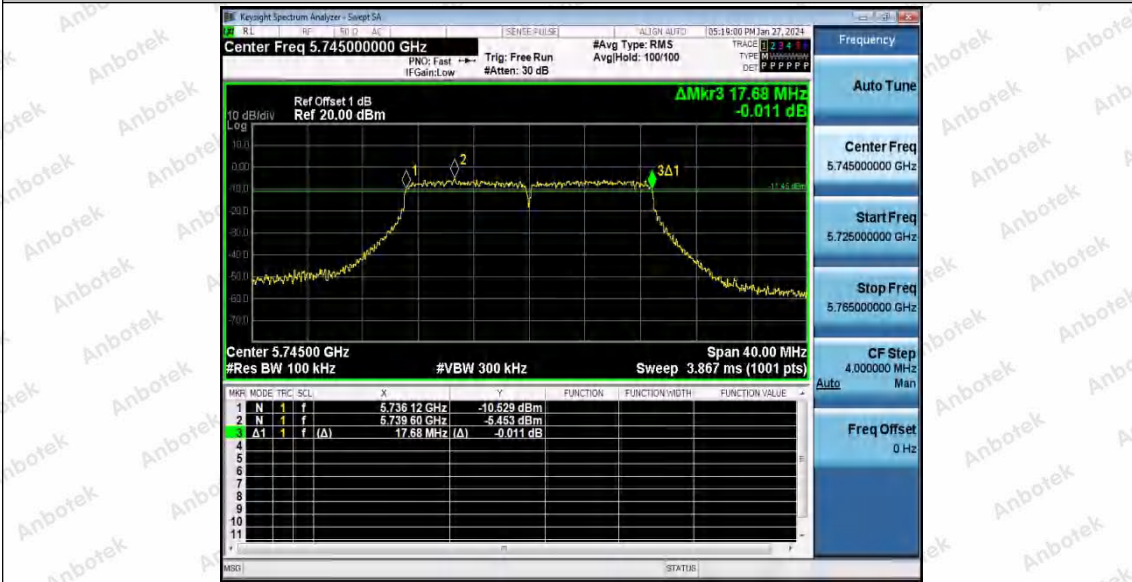

11N20SISO_Ant1_5745