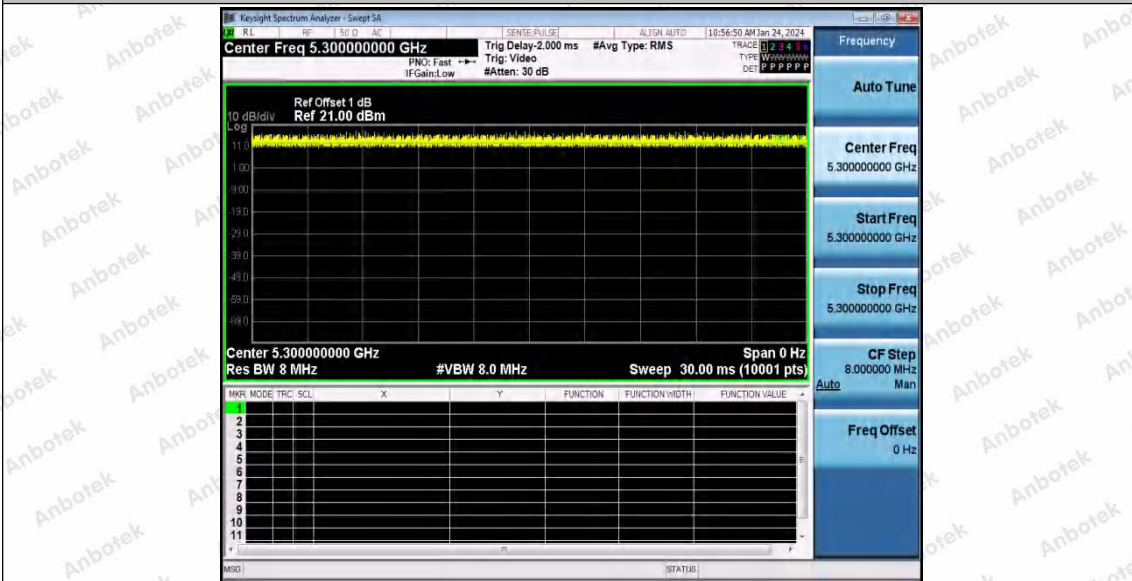

Hotline  
 400-003-0500  
 www.anbotek.com.cn

11A\_Ant1\_5260

11A\_Ant1\_5300