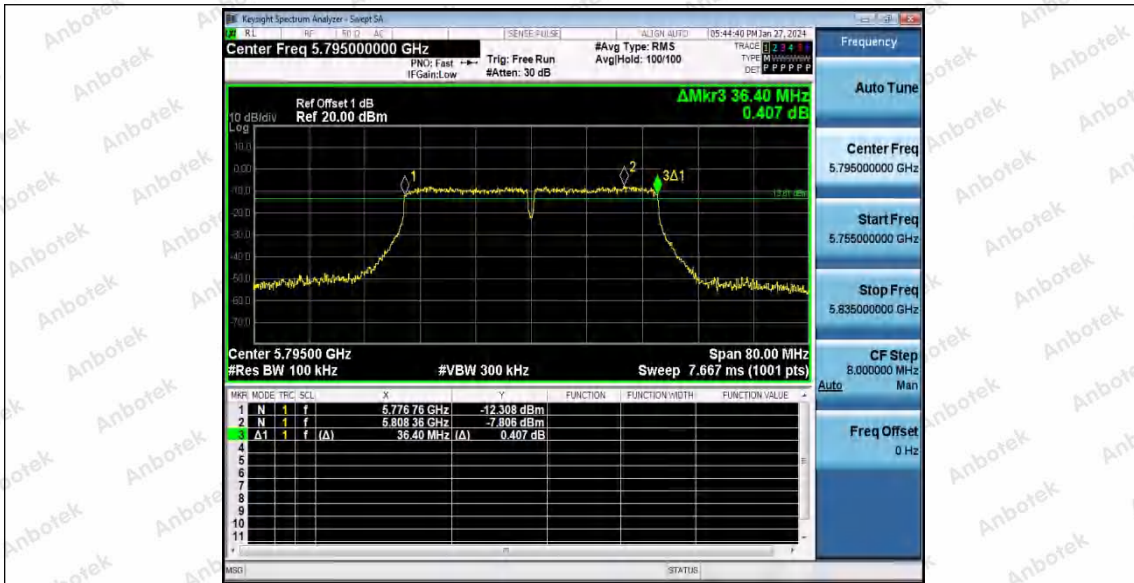

Shenzhen Anbotek Compliance Laboratory Limited

Address: 1/F., Building D, Sogood Science and Technology Park, Sanwei Community, Hangcheng Street, Bao'an District, Shenzhen, Guangdong, China.
Tel: (86) 0755-26066440 Fax: (86) 0755-26014772 Email: service@anbotek.com

Hotline
400-003-0500
www.anbotek.com.cn