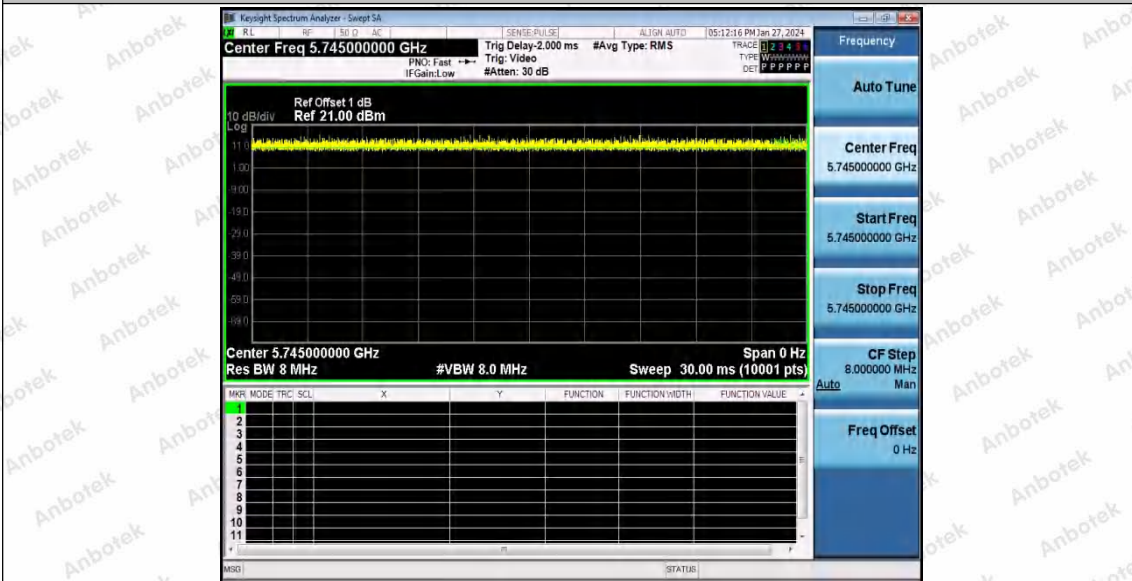

Hotline 400-003-0500  
www.anbotek.com.cn

11A\_Ant1\_5700

11A\_Ant1\_5745