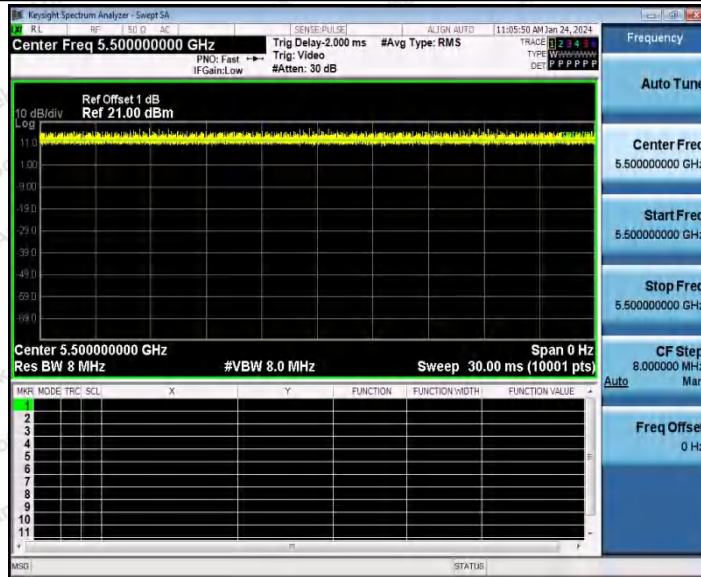

11A_Ant1_5500

11A_Ant1_5580

Shenzhen Anbotek Compliance Laboratory Limited

Address: 1/F., Building D, Sogood Science and Technology Park, Sanwei Community, Hangcheng Street, Bao'an District, Shenzhen, Guangdong, China.
Tel: (86) 0755-26066440 Fax: (86) 0755-26014772 Email: service@anbotek.com

Hotline 400-003-0500
www.anbotek.com.cn