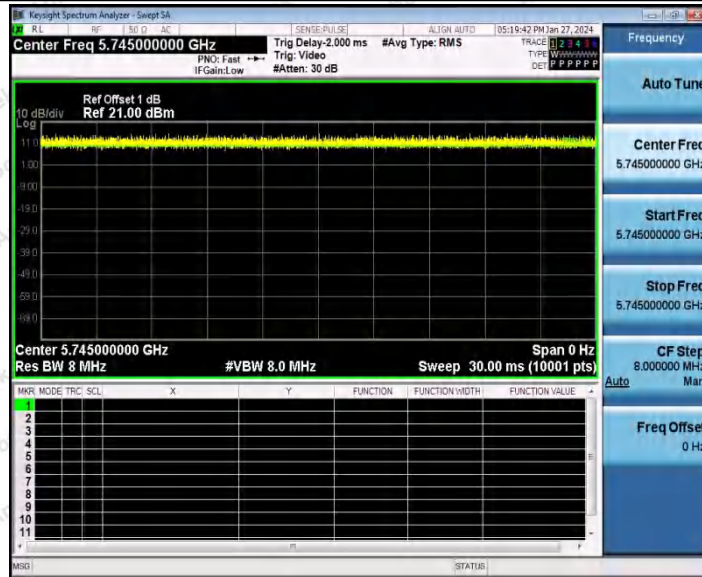

Hotline 400-003-0500  
 www.anbotek.com.cn

11N20SISO\_Ant1\_5700

11N20SISO\_Ant1\_5745

11N20SISO\_Ant1\_5785