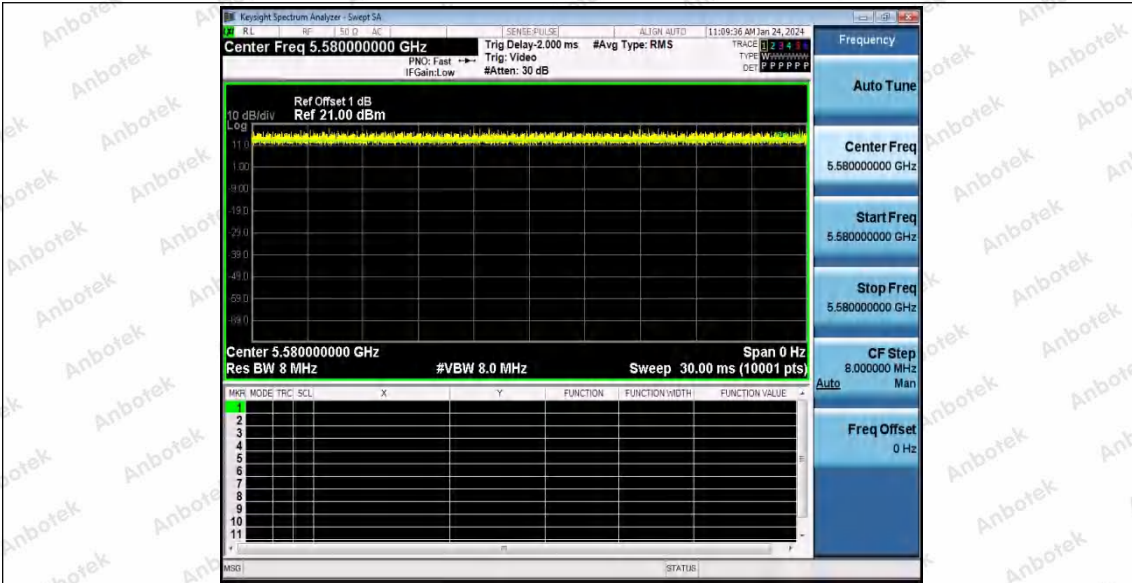

Hotline 400-003-0500  
www.anbotek.com.cn

11A\_Ant1\_5700

11A\_Ant1\_5745