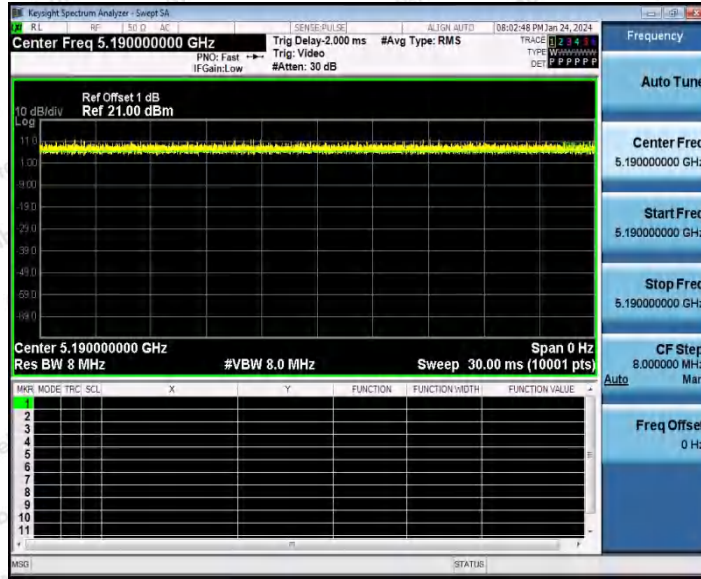

11AC40SISO_Ant1_5190