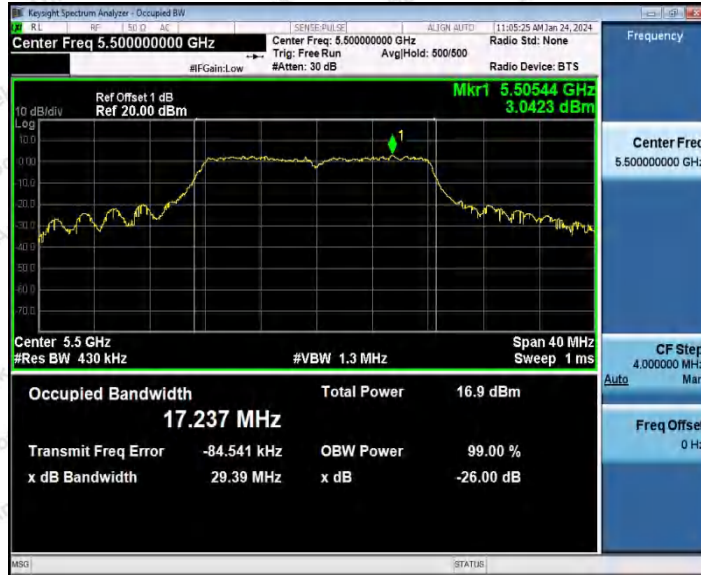

11A_Ant1_5500

11A_Ant1_5580

Shenzhen Anbotek Compliance Laboratory Limited

Address: 1/F., Building D, Sogood Science and Technology Park, Sanwei Community, Hangcheng Street, Bao'an District, Shenzhen, Guangdong, China.
Tel: (86) 0755-26066440 Fax: (86) 0755-26014772 Email: service@anbotek.com

Hotline 400-003-0500
www.anbotek.com.cn