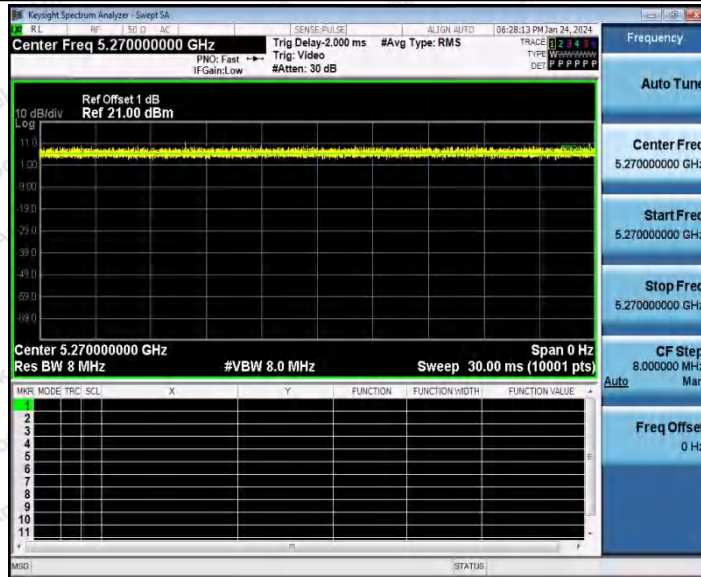

11N40SISO_Ant1_5270

11N40SISO_Ant1_5310

Shenzhen Anbotek Compliance Laboratory Limited

Address: 1/F., Building D, Sogood Science and Technology Park, Sanwei Community, Hangcheng Street, Bao'an District, Shenzhen, Guangdong, China.
Tel: (86) 0755-26066440 Fax: (86) 0755-26014772 Email: service@anbotek.com

Hotline 400-003-0500
www.anbotek.com.cn