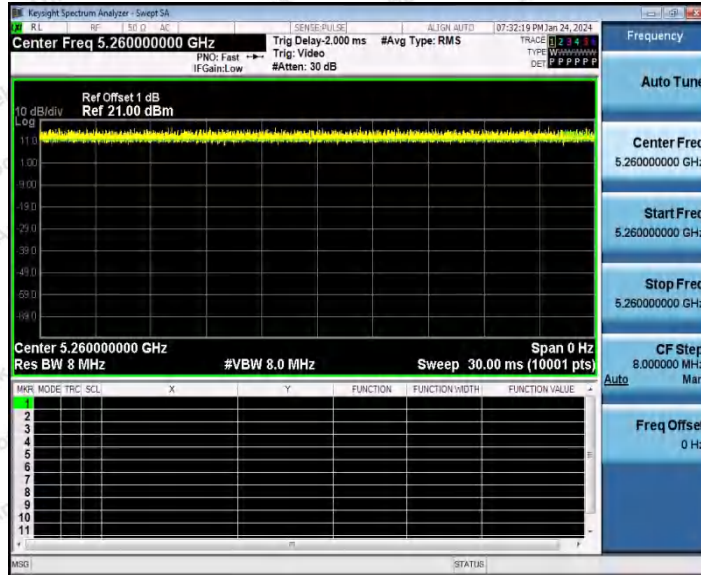

Hotline 400-003-0500  
www.anbotek.com.cn

11AC20SISO\_Ant1\_5240

11AC20SISO\_Ant1\_5260

11AC20SISO\_Ant1\_5300