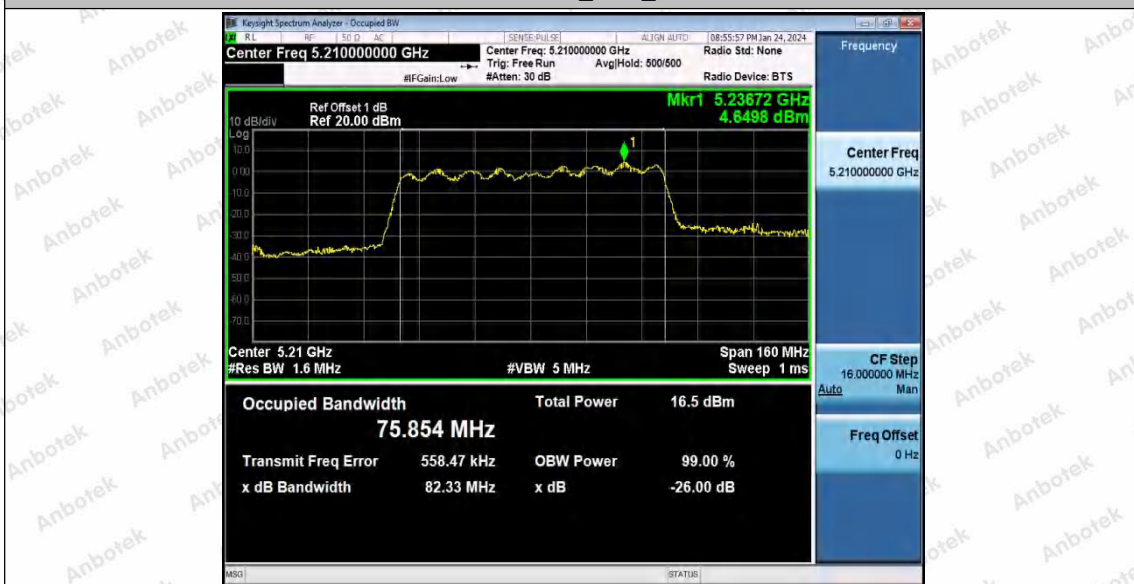

Hotline: 400-003-0500  
 www.anbotek.com.cn

11AC40SISO\_Ant1\_5795

11AC80SISO\_Ant1\_5210