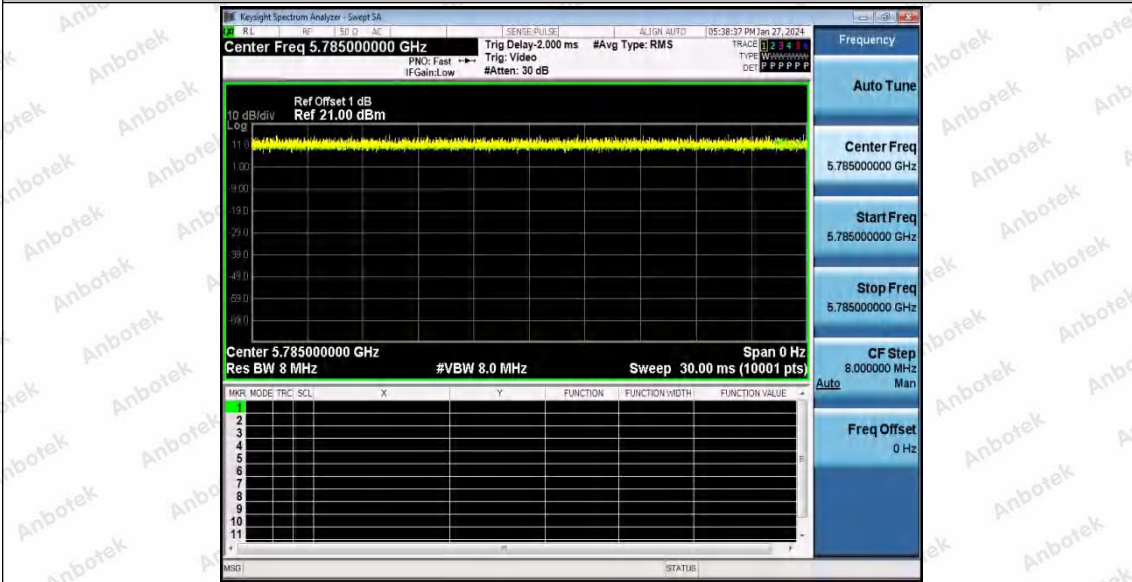

11AC20SISO_Ant1_5785