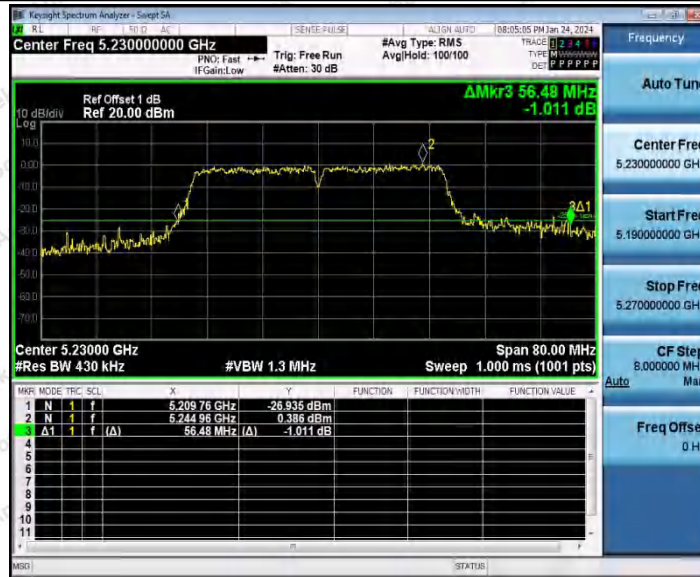

11AC40SISO_Ant1_5230

11AC40SISO_Ant1_5270

Shenzhen Anbotek Compliance Laboratory Limited

Address: 1/F., Building D, Sogood Science and Technology Park, Sanwei Community, Hangcheng Street, Bao'an District, Shenzhen, Guangdong, China.
Tel: (86) 0755-26066440 Fax: (86) 0755-26014772 Email: service@anbotek.com

Hotline 400-003-0500
www.anbotek.com.cn