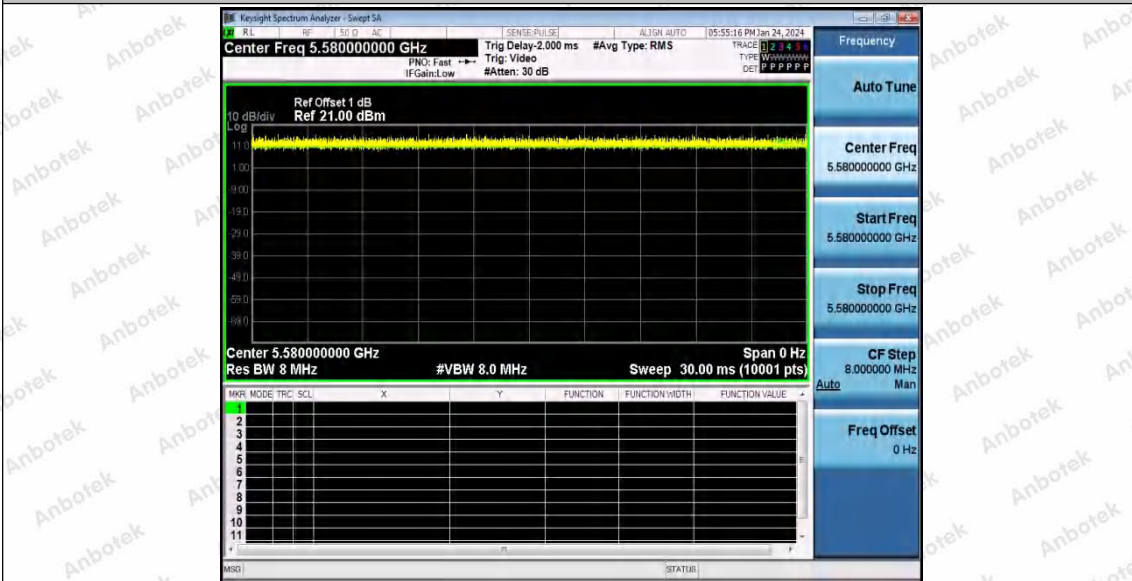

11N20SISO_Ant1_5580

Shenzhen Anbotek Compliance Laboratory Limited

Address:1/F.,Building D,Sogood Science and Technology Park, Sanwei Community, Hangcheng Street, Bao'an District, Shenzhen, Guangdong, China.
Tel:(86) 0755-26066440 Fax:(86) 0755-26014772 Email:service@anbotek.com

Hotline 400-003-0500
www.anbotek.com.cn