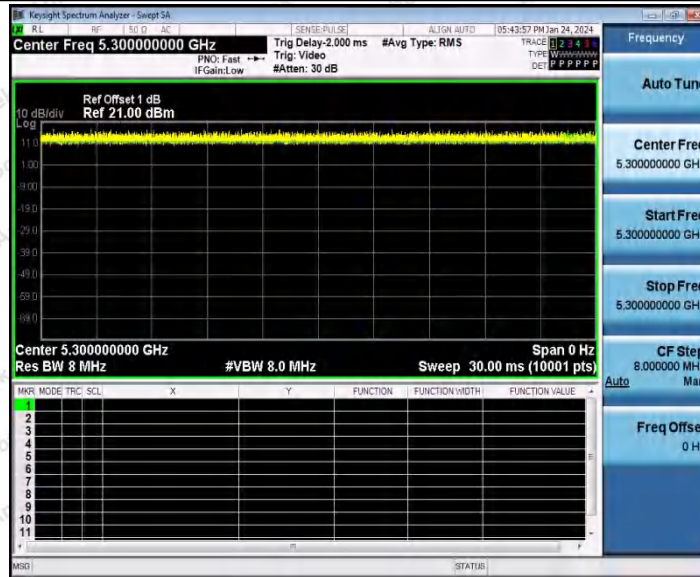

11N20SISO_Ant1_5300

11N20SISO_Ant1_5320

Shenzhen Anbotek Compliance Laboratory Limited

Address: 1/F., Building D, Sogood Science and Technology Park, Sanwei Community, Hangcheng Street, Bao'an District, Shenzhen, Guangdong, China.
Tel: (86) 0755-26066440 Fax: (86) 0755-26014772 Email: service@anbotek.com

Hotline 400-003-0500
www.anbotek.com.cn