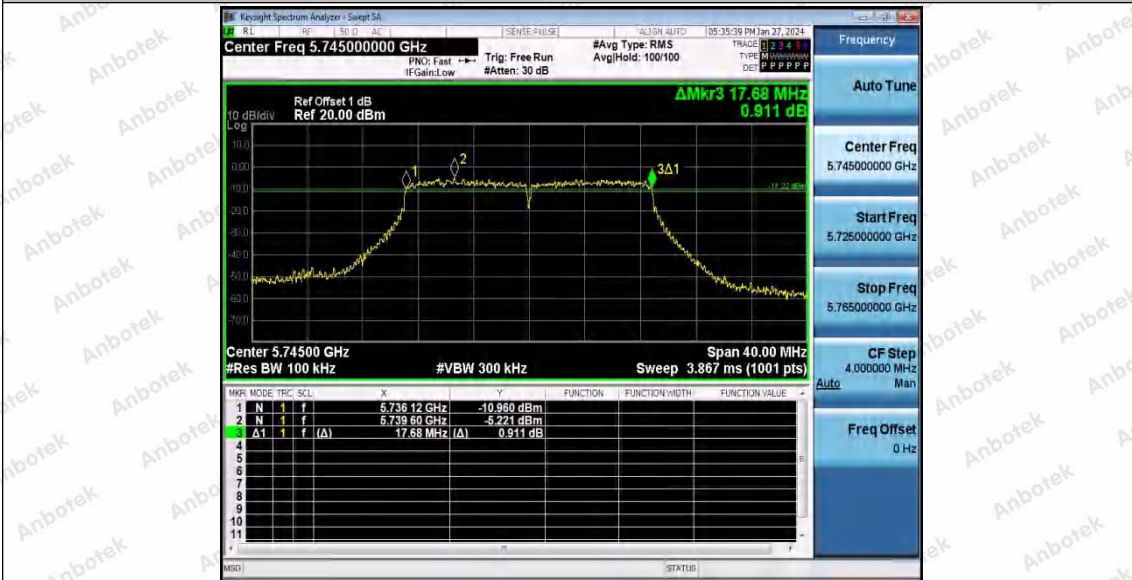

Hotline 400-003-0500  
www.anbotek.com.cn

11AC20SISO\_Ant1\_5745

11AC20SISO\_Ant1\_5785