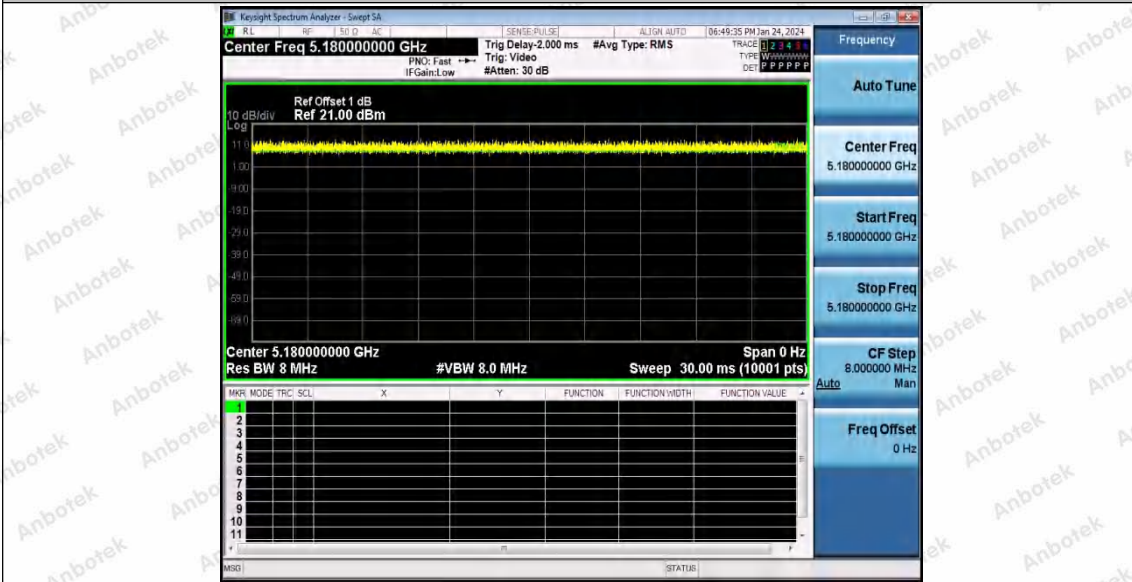

Hotline  
400-003-0500  
www.anbotek.com.cn

11AC20SISO\_Ant1\_5180

11AC20SISO\_Ant1\_5200