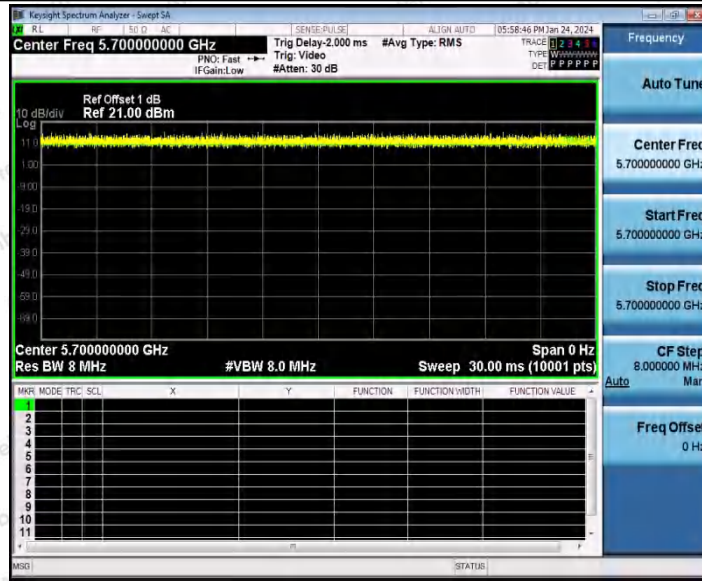

11N20SISO_Ant1_5700