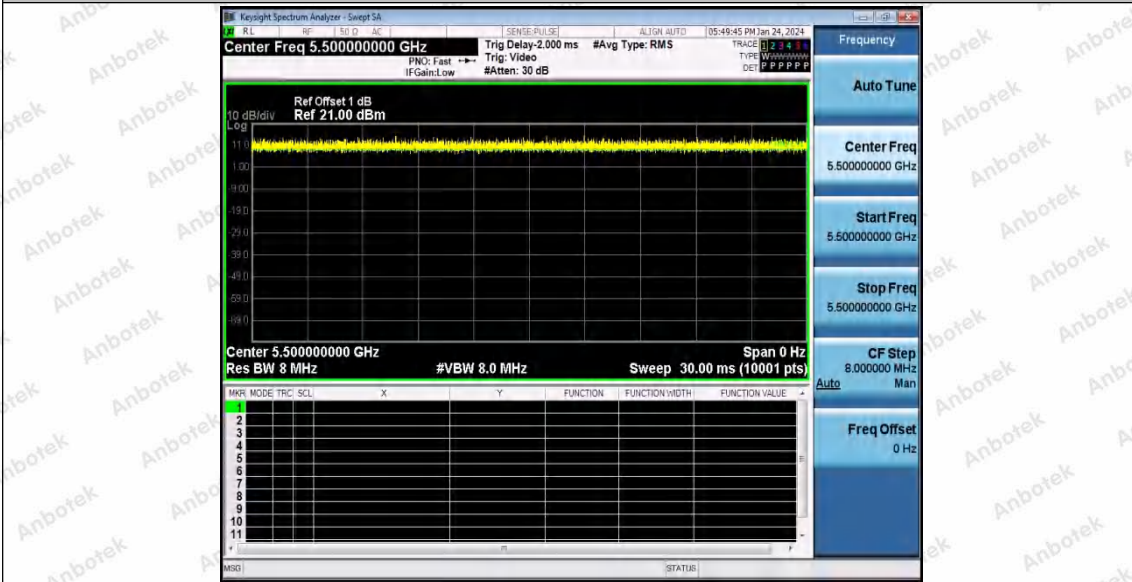

11N20SISO_Ant1_5500