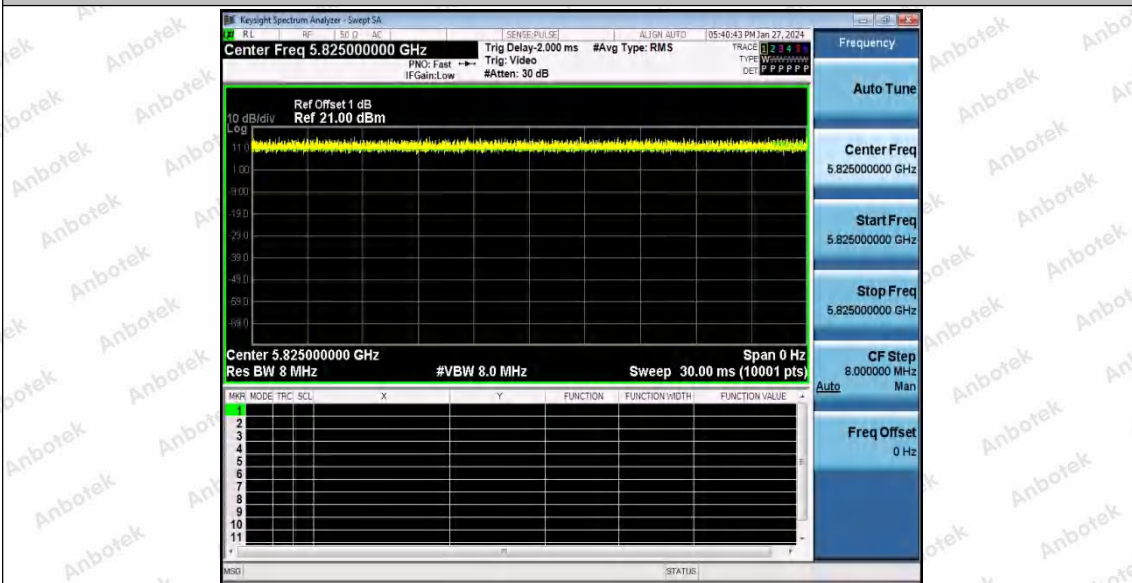

Hotline 400-003-0500  
www.anbotek.com.cn

11AC20SISO\_Ant1\_5785

11AC20SISO\_Ant1\_5825