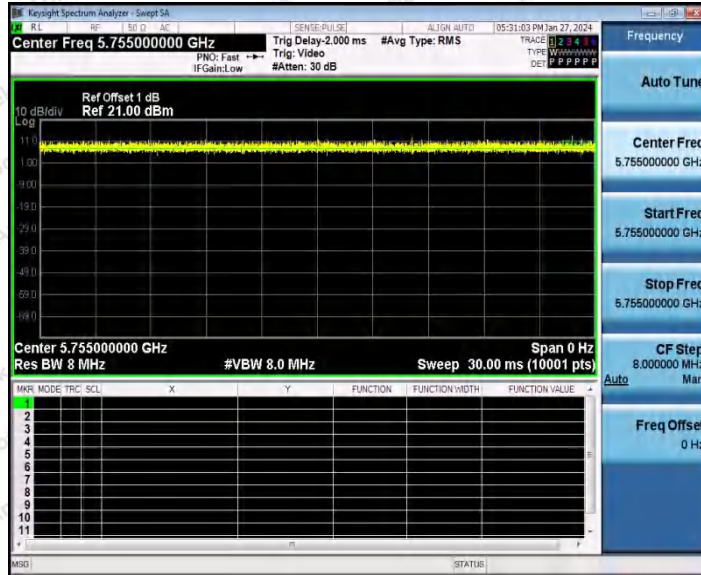

11N40SISO_Ant1_5755

11N40SISO_Ant1_5795

Shenzhen Anbotek Compliance Laboratory Limited

Address: 1/F., Building D, Sogood Science and Technology Park, Sanwei Community, Hangcheng Street, Bao'an District, Shenzhen, Guangdong, China.
Tel: (86) 0755-26066440 Fax: (86) 0755-26014772 Email: service@anbotek.com

Hotline
400-003-0500
www.anbotek.com.cn