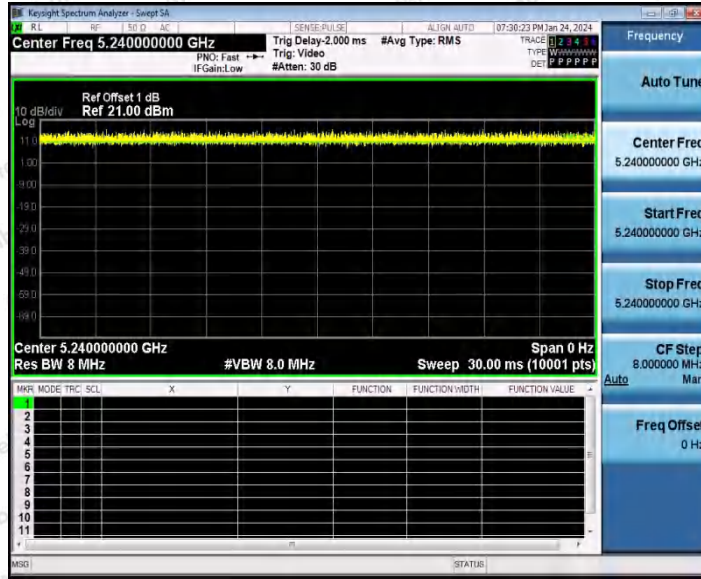

11AC20SISO_Ant1_5240