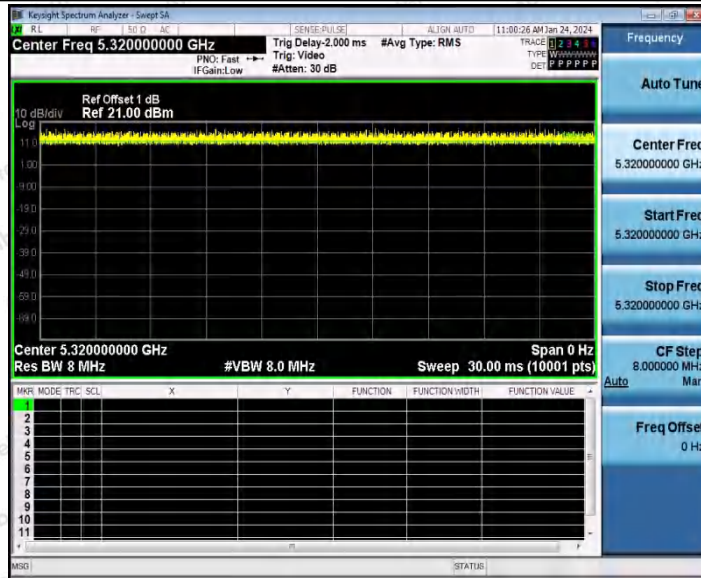

11A_Ant1_5320