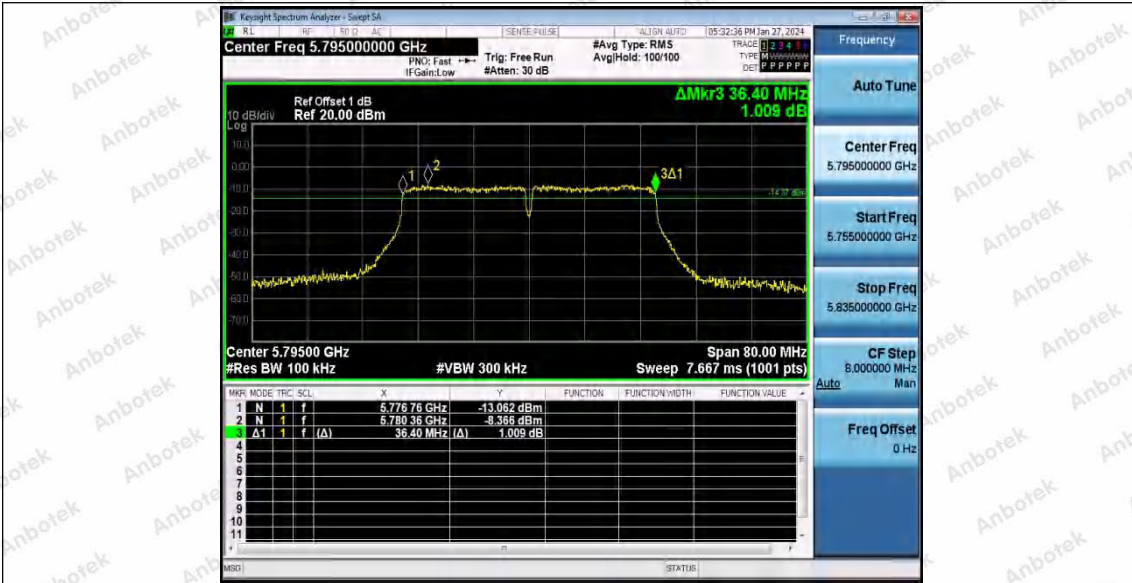

Hotline 400-003-0500  
www.anbotek.com.cn

11AC20SISO\_Ant1\_5745

11AC20SISO\_Ant1\_5785