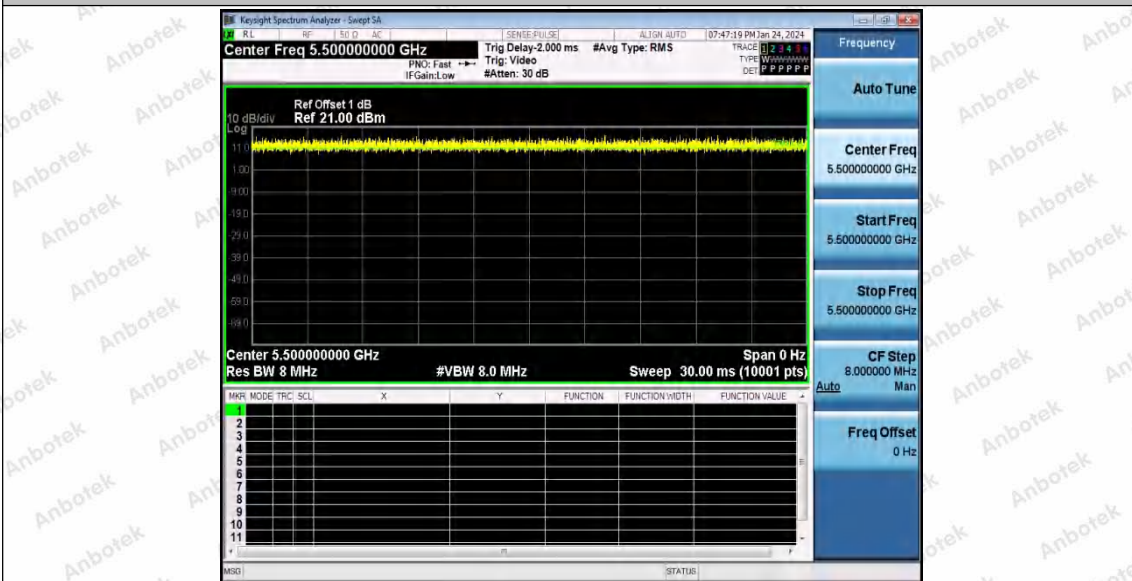

Hotline  
400-003-0500  
www.anbotek.com.cn

11AC20SISO\_Ant1\_5320

11AC20SISO\_Ant1\_5500