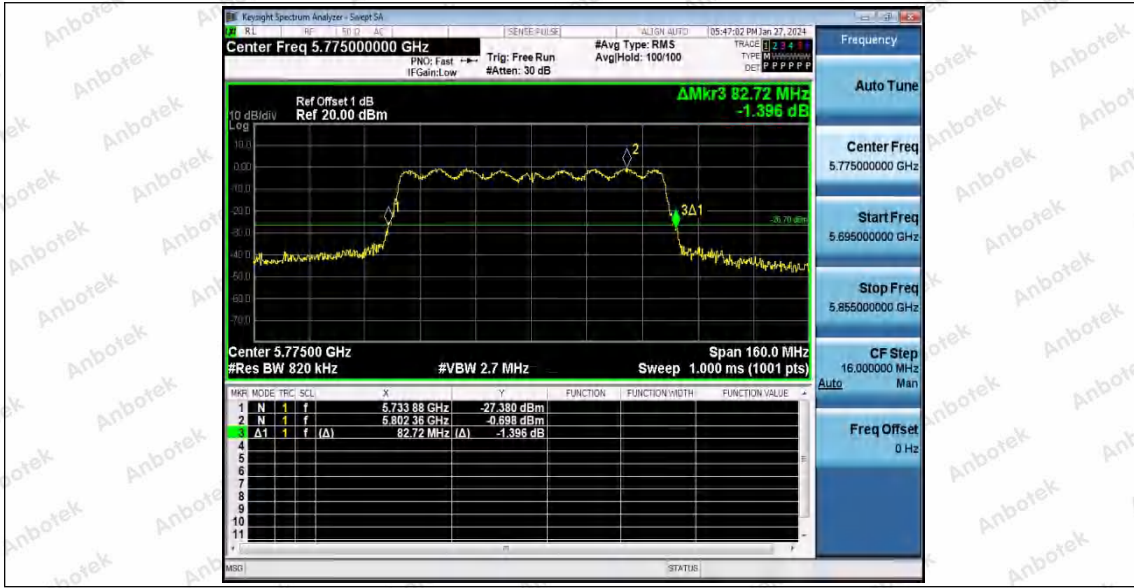

Shenzhen Anbotek Compliance Laboratory Limited

Address: 1/F., Building D, Sogood Science and Technology Park, Sanwei Community, Hangcheng Street, Bao'an District, Shenzhen, Guangdong, China.
Tel: (86) 0755-26066440 Fax: (86) 0755-26014772 Email: service@anbotek.com

Hotline
400-003-0500
www.anbotek.com.cn