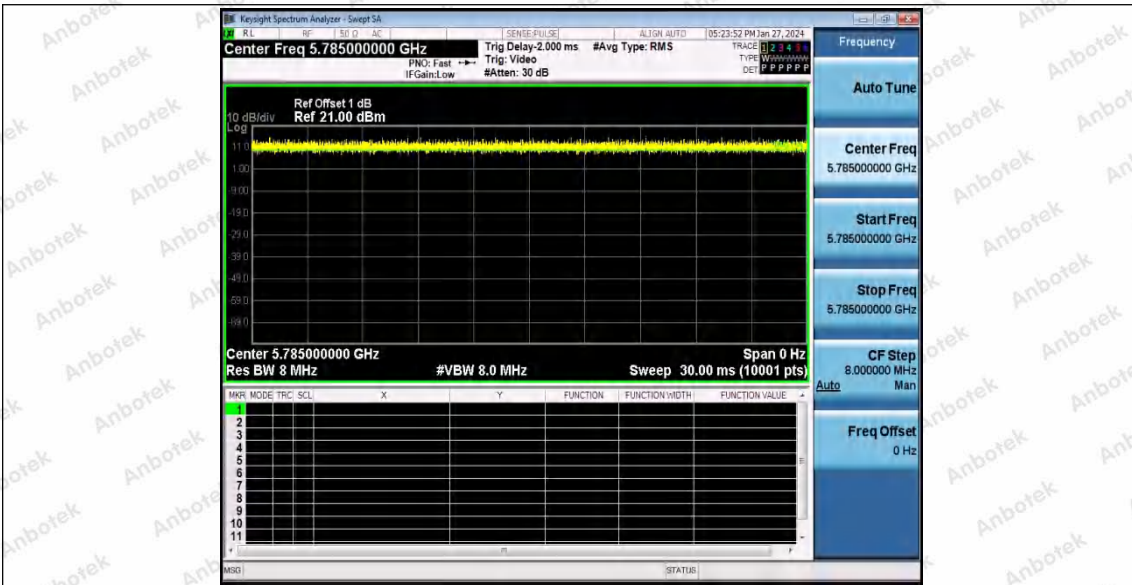

Shenzhen Anbotek Compliance Laboratory Limited

Address:1/F.,Building D,Sogood Science and Technology Park, Sanwei Community, Hangcheng Street, Bao'an District, Shenzhen, Guangdong, China.
Tel:(86) 0755-26066440 Fax:(86) 0755-26014772 Email:service@anbotek.com

Hotline 400-003-0500
www.anbotek.com.cn