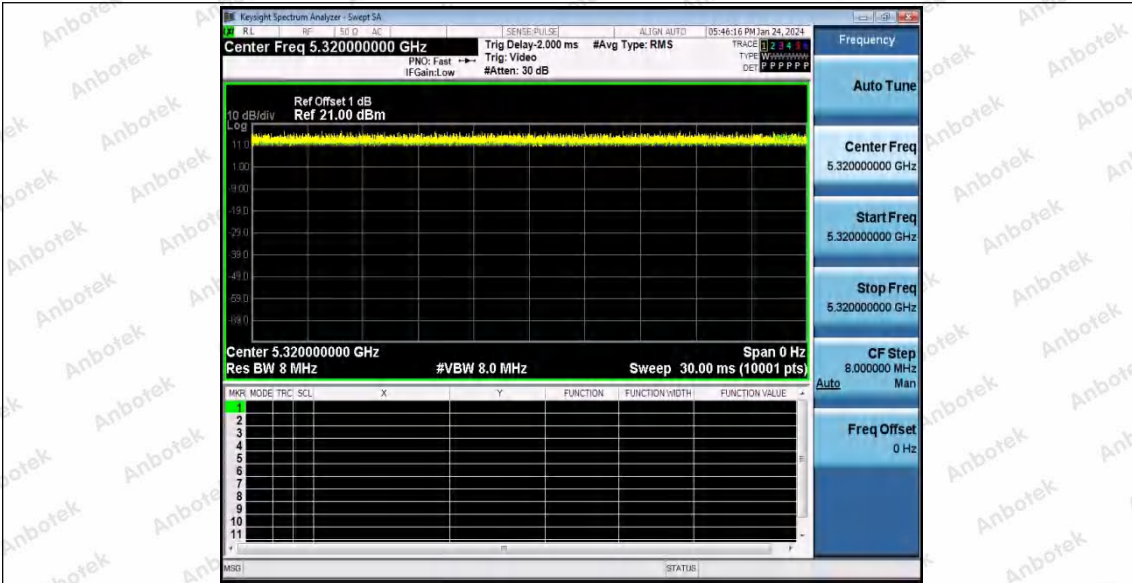

Shenzhen Anbotek Compliance Laboratory Limited

Address:1/F.,Building D,Sogood Science and Technology Park, Sanwei Community, Hangcheng Street, Bao'an District, Shenzhen, Guangdong, China.
Tel:(86) 0755-26066440 Fax:(86) 0755-26014772 Email:service@anbotek.com

Hotline 400-003-0500
www.anbotek.com.cn