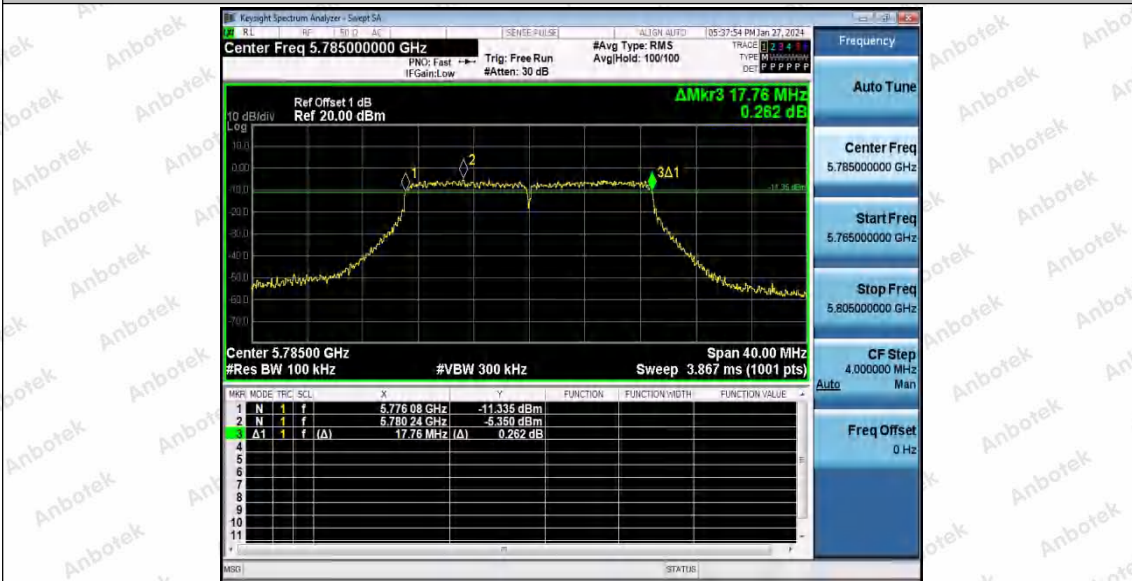

Hotline 400-003-0500  
www.anbotek.com.cn

11AC20SISO\_Ant1\_5745

11AC20SISO\_Ant1\_5785