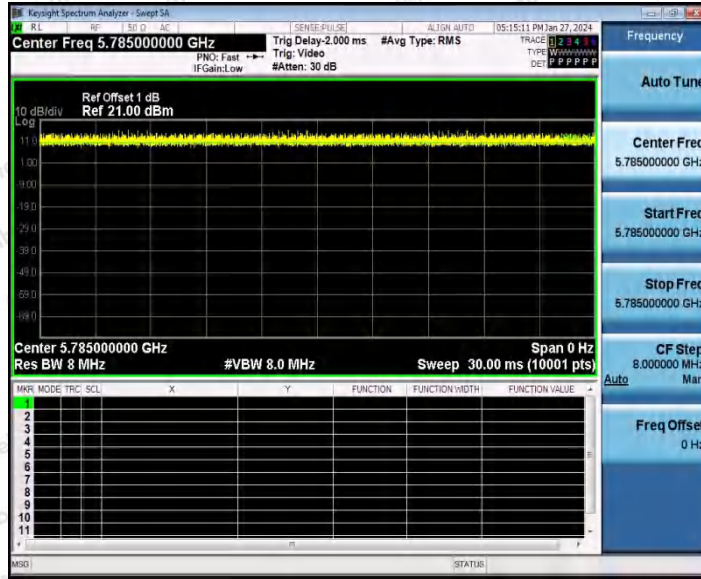

11A_Ant1_5785