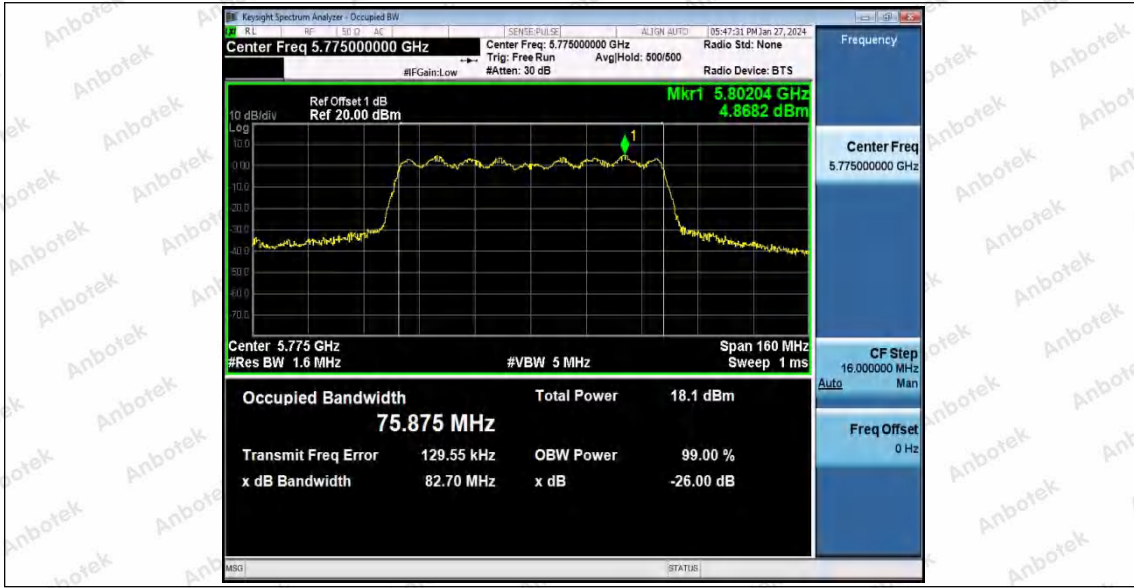

Shenzhen Anbotek Compliance Laboratory Limited

Address: 1/F., Building D, Sogood Science and Technology Park, Sanwei Community, Hangcheng Street, Bao'an District, Shenzhen, Guangdong, China.
Tel: (86) 0755-26066440 Fax: (86) 0755-26014772 Email: service@anbotek.com

Hotline
400-003-0500
www.anbotek.com.cn