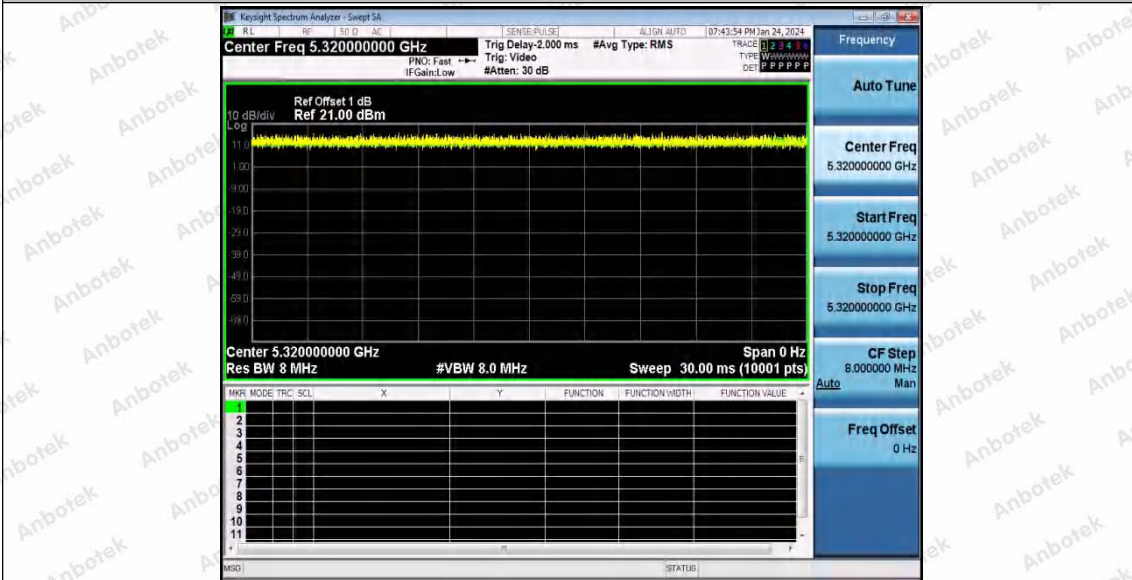

11AC20SISO_Ant1_5320