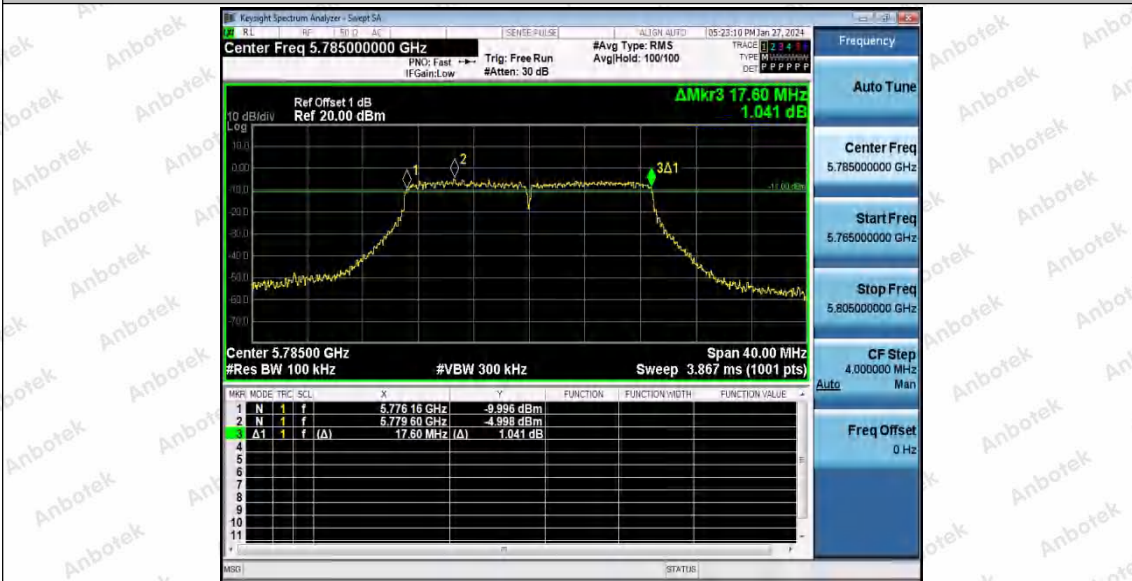

11N20SISO_Ant1_5785

Shenzhen Anbotek Compliance Laboratory Limited

Address: 1/F., Building D, Sogood Science and Technology Park, Sanwei Community, Hangcheng Street, Bao'an District, Shenzhen, Guangdong, China.
Tel: (86) 0755-26066440 Fax: (86) 0755-26014772 Email: service@anbotek.com

Hotline 400-003-0500
www.anbotek.com.cn