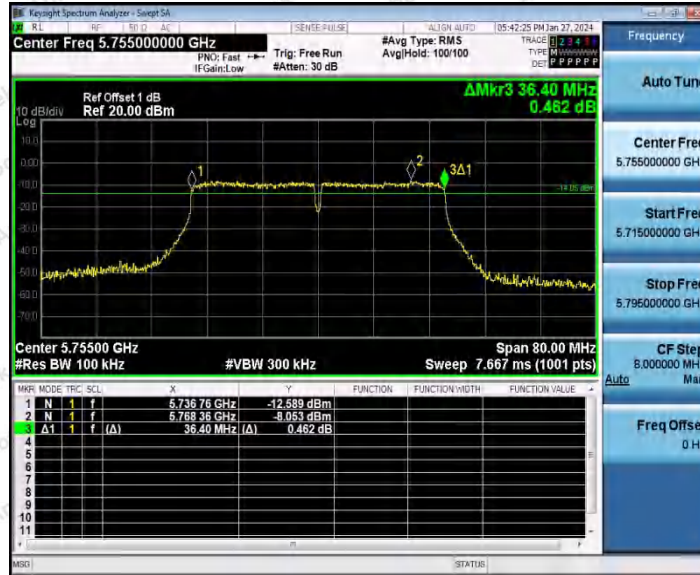

11AC40SISO_Ant1_5755

11AC40SISO_Ant1_5795

Shenzhen Anbotek Compliance Laboratory Limited

Address: 1/F., Building D, Sogood Science and Technology Park, Sanwei Community, Hangcheng Street, Bao'an District, Shenzhen, Guangdong, China.
Tel: (86) 0755-26066440 Fax: (86) 0755-26014772 Email: service@anbotek.com

Hotline 400-003-0500
www.anbotek.com.cn