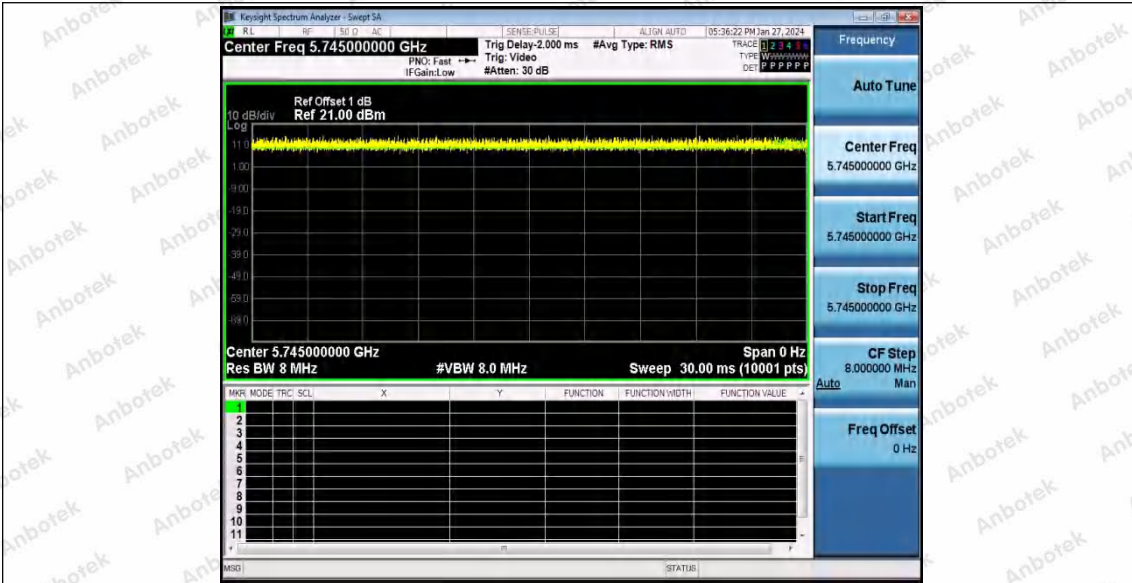

Shenzhen Anbotek Compliance Laboratory Limited

Address: 1/F., Building D, Sogood Science and Technology Park, Sanwei Community, Hangcheng Street, Bao'an District, Shenzhen, Guangdong, China.
Tel: (86) 0755-26066440 Fax: (86) 0755-26014772 Email: service@anbotek.com

Hotline 400-003-0500
www.anbotek.com.cn