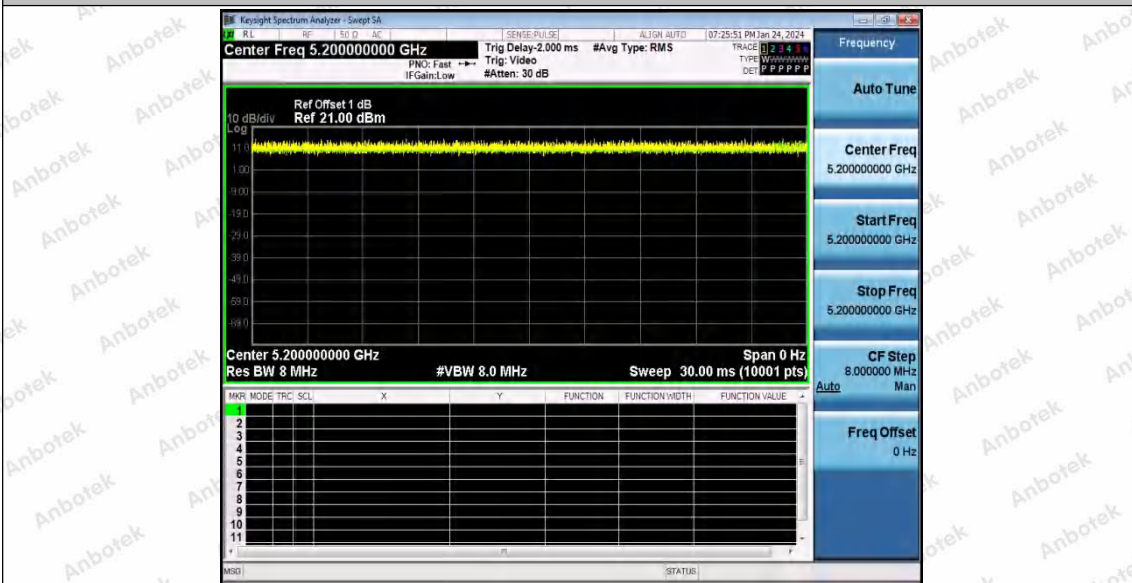

Hotline  
400-003-0500  
www.anbotek.com.cn

11AC20SISO\_Ant1\_5180

11AC20SISO\_Ant1\_5200