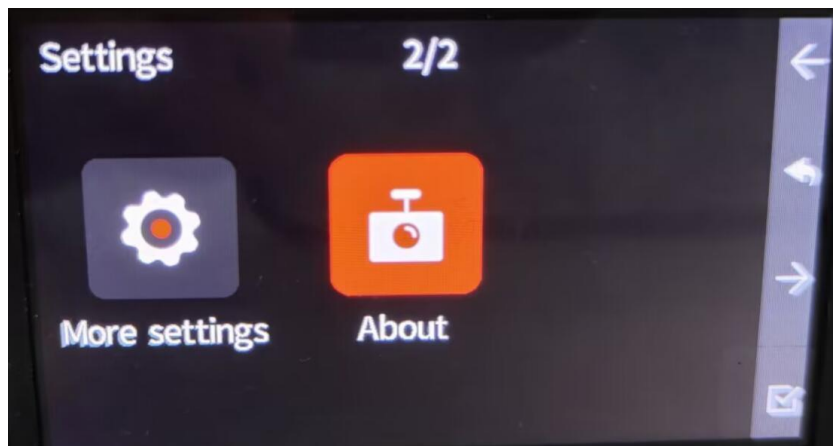

## S1 Pro To view an electronic label

1. Check about this machine

2. Select Legal & Regulatory

3.Pop up electronic label