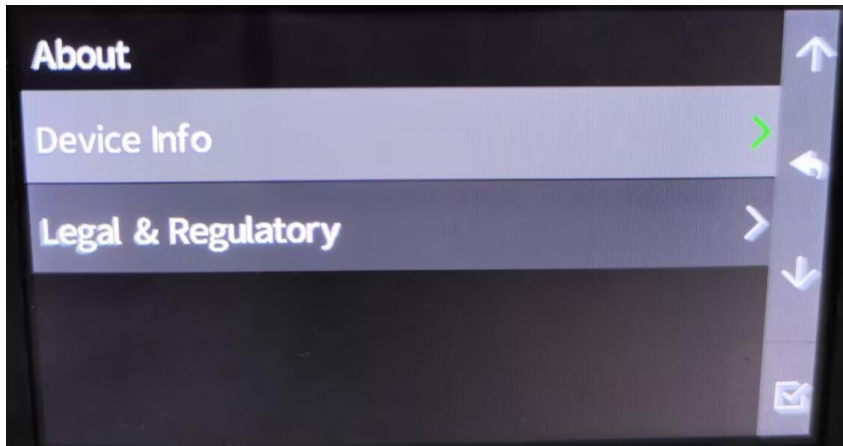

## S1 Pro To view an electronic label

1. Check about this machine

2. Select Legal & Regulatory

3.Pop up electronic label