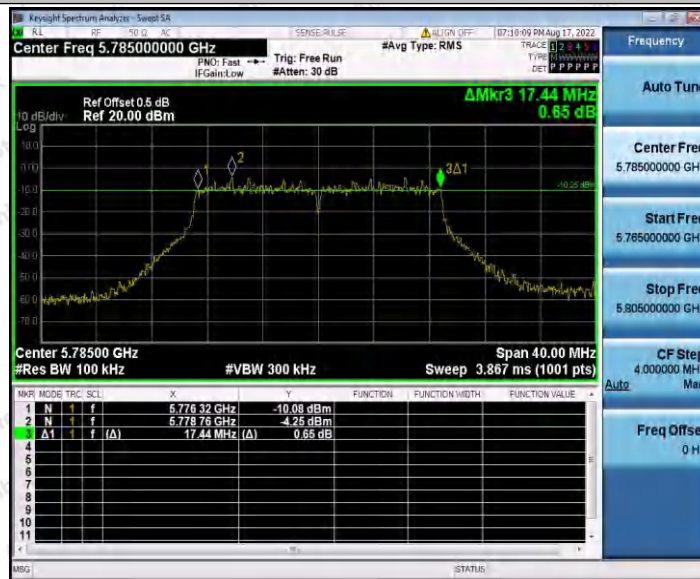

Shenzhen Anbotek Compliance Laboratory Limited

Address: 1/F., Building D, Sogood Science and Technology Park, Sanwei Community, Hangcheng Street, Bao'an District, Shenzhen, Guangdong, China.
Tel: (86) 0755-26066440 Fax: (86) 0755-26014772 Email: service@anbotek.com

Hotline 400-003-0500
www.anbotek.com.cn