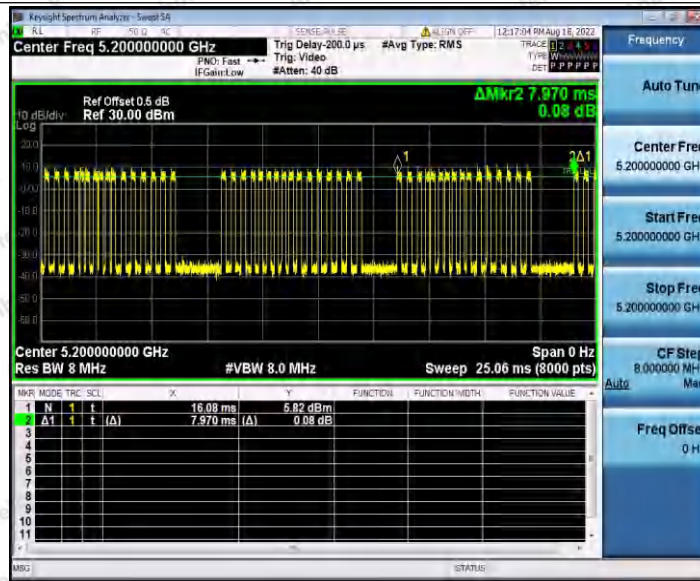

11N20SISO_Ant1_5240