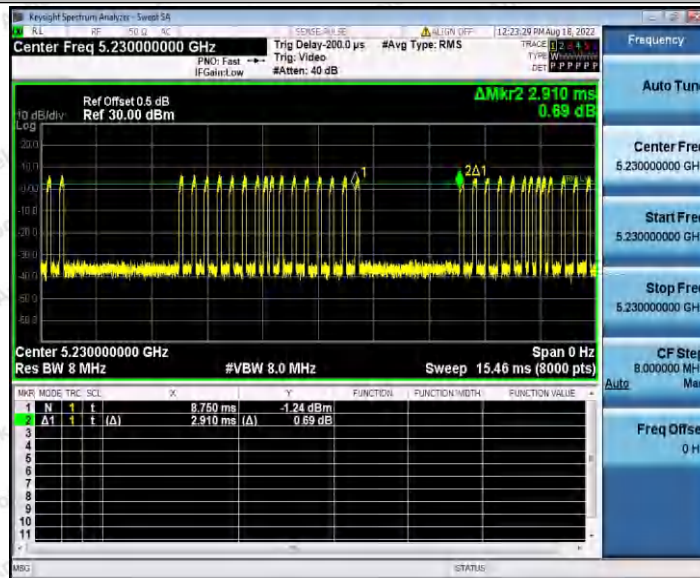

11AC40SISO_Ant1_5755