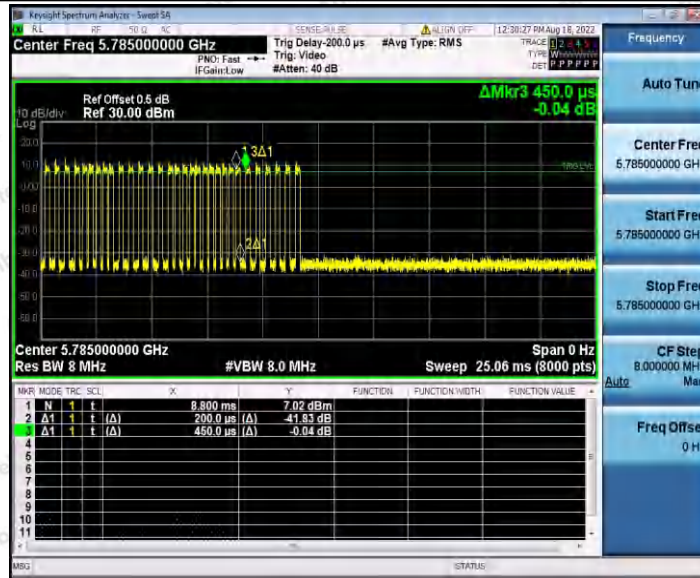

11N20SISO_Ant1_5825