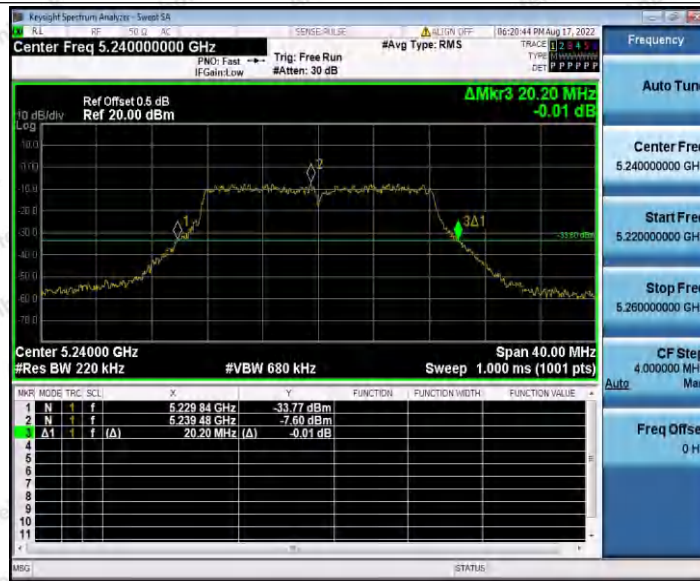

11A_Ant1_5745