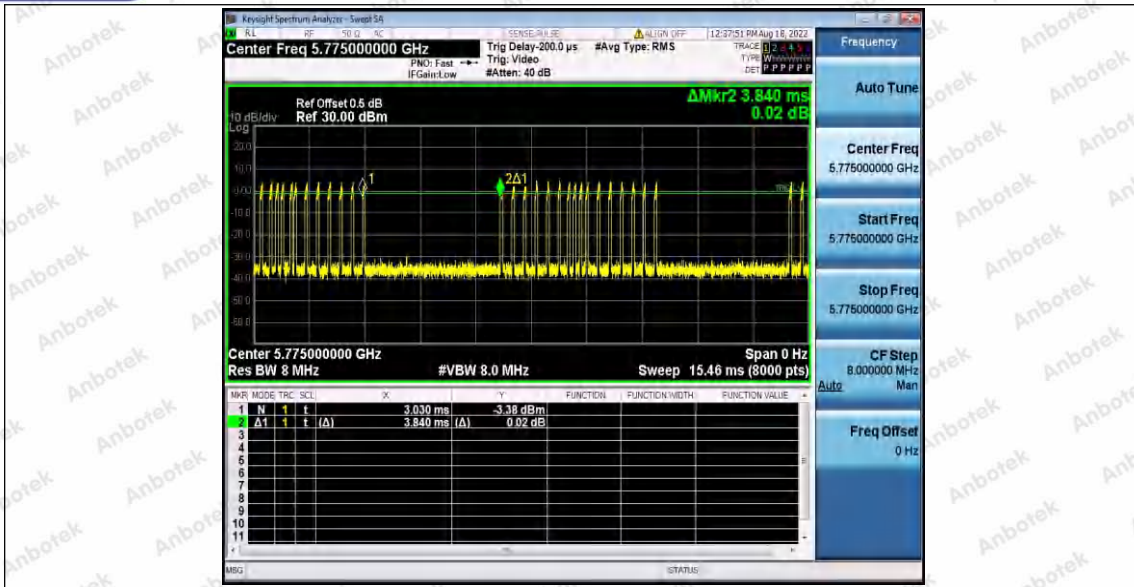

Shenzhen Anbotek Compliance Laboratory Limited

Address: 1/F., Building D, Sogood Science and Technology Park, Sanwei Community, Hangcheng Street, Bao'an District, Shenzhen, Guangdong, China.
Tel: (86) 0755-26066440 Fax: (86) 0755-26014772 Email: service@anbotek.com

Hotline
400-003-0500
www.anbotek.com.cn