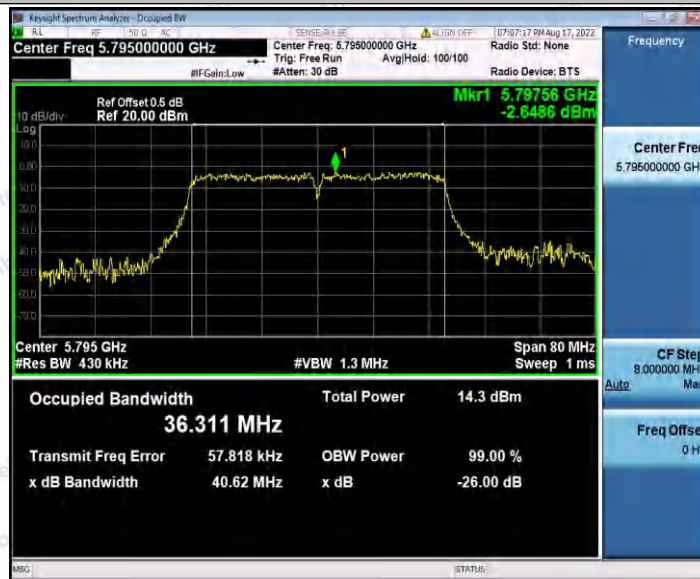

11N40SISO_Ant1_5795