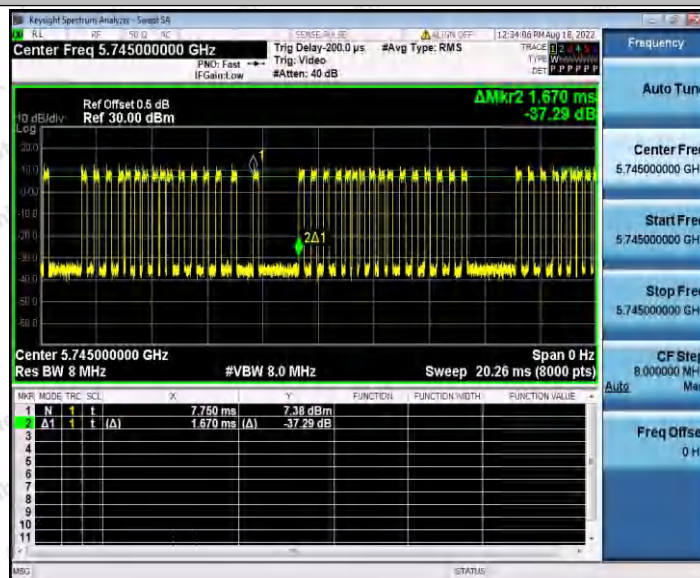

Hotline
400-003-0500
www.anbotek.com.cn

11AC20SISO_Ant1_5240

11AC20SISO_Ant1_5745

Shenzhen Anbotek Compliance Laboratory Limited

Address: 1/F., Building D, Sogood Science and Technology Park, Sanwei Community, Hangcheng Street, Bao'an District, Shenzhen, Guangdong, China.
Tel: (86) 0755-26066440 Fax: (86) 0755-26014772 Email: service@anbotek.com