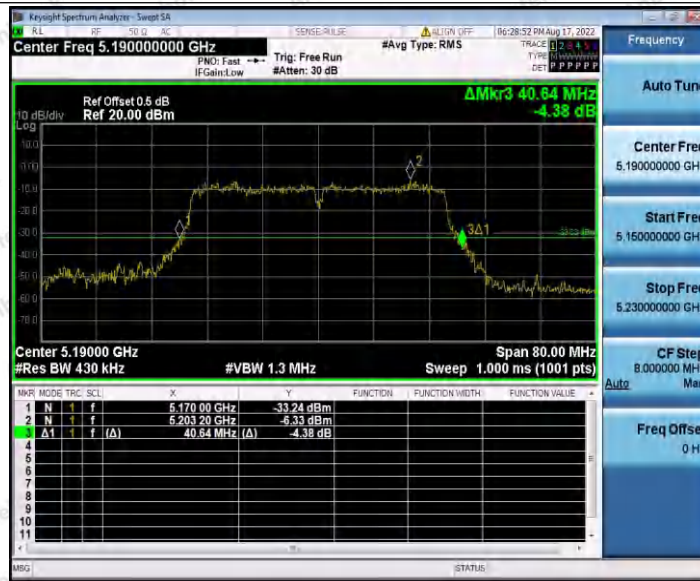

11N40SISO_Ant1_5230