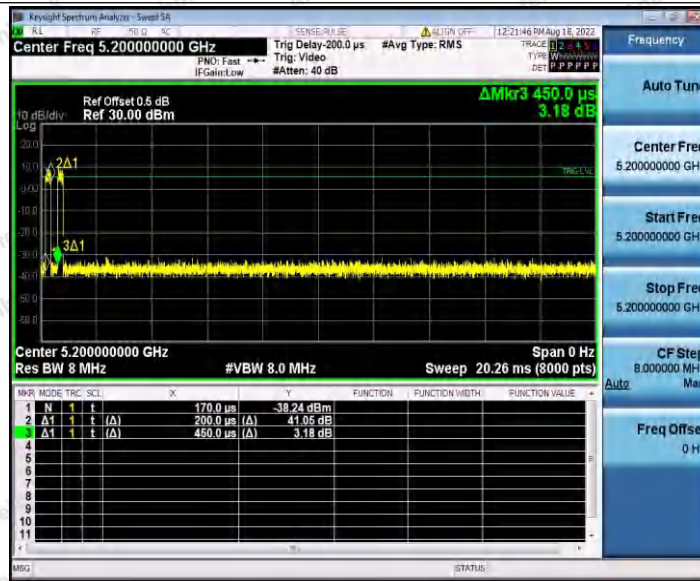

11AC20SISO_Ant1_5240