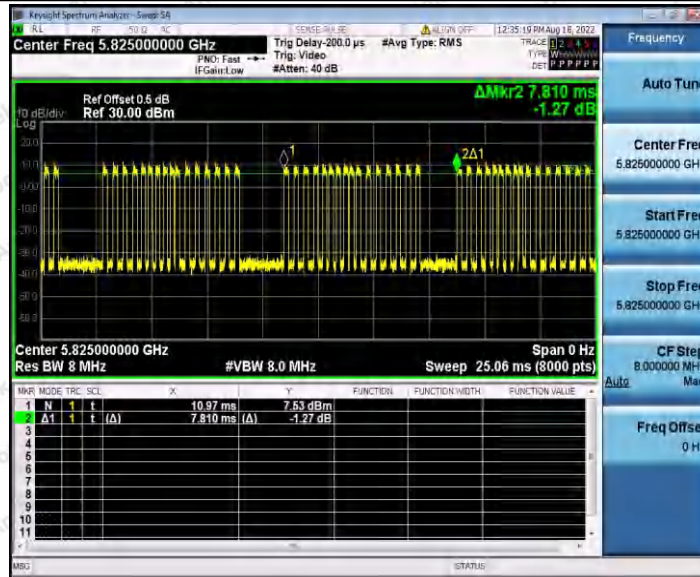

11AC40SISO_Ant1_5190

Shenzhen Anbotek Compliance Laboratory Limited

Address: 1/F., Building D, Sogood Science and Technology Park, Sanwei Community, Hangcheng Street, Bao'an District, Shenzhen, Guangdong, China.
Tel: (86) 0755-26066440 Fax: (86) 0755-26014772 Email: service@anbotek.com

Hotline 400-003-0500
www.anbotek.com.cn