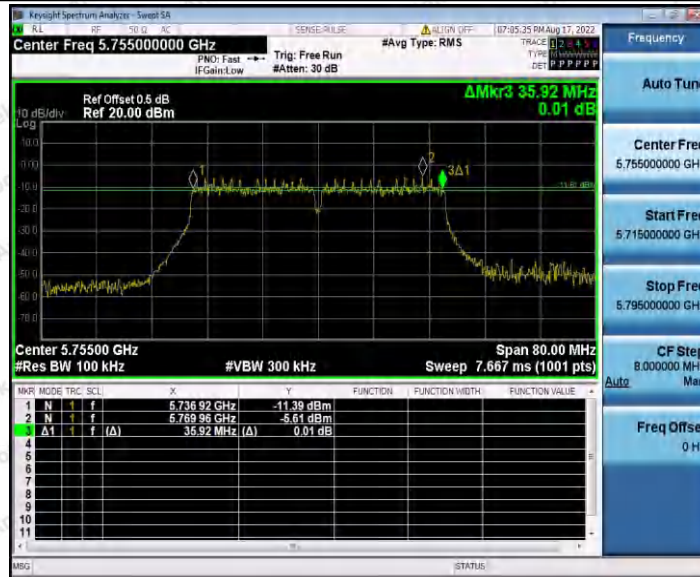

11N40SISO_Ant1_5795

Shenzhen Anbotek Compliance Laboratory Limited

Address: 1/F., Building D, Sogood Science and Technology Park, Sanwei Community, Hangcheng Street, Bao'an District, Shenzhen, Guangdong, China.
Tel: (86) 0755-26066440 Fax: (86) 0755-26014772 Email: service@anbotek.com

Hotline
400-003-0500
www.anbotek.com.cn