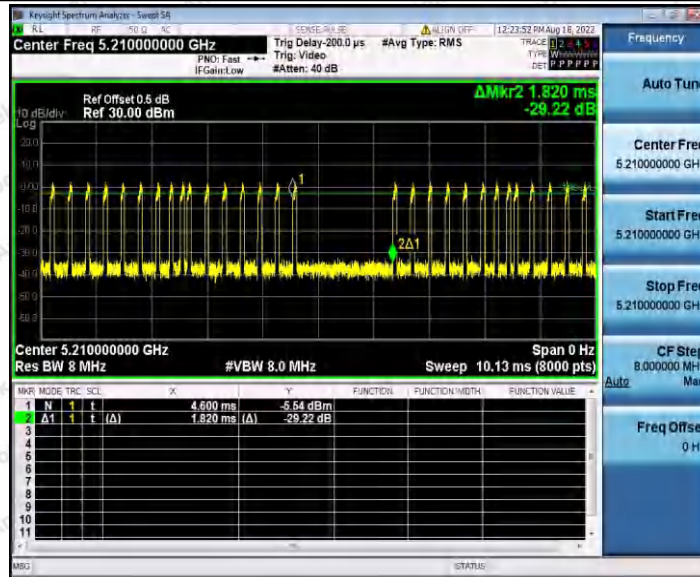

11AC80SISO_Ant1_5775

Shenzhen Anbotek Compliance Laboratory Limited

Address: 1/F., Building D, Sogood Science and Technology Park, Sanwei Community, Hangcheng Street, Bao'an District, Shenzhen, Guangdong, China.
Tel: (86) 0755-26066440 Fax: (86) 0755-26014772 Email: service@anbotek.com

Hotline
400-003-0500
www.anbotek.com.cn