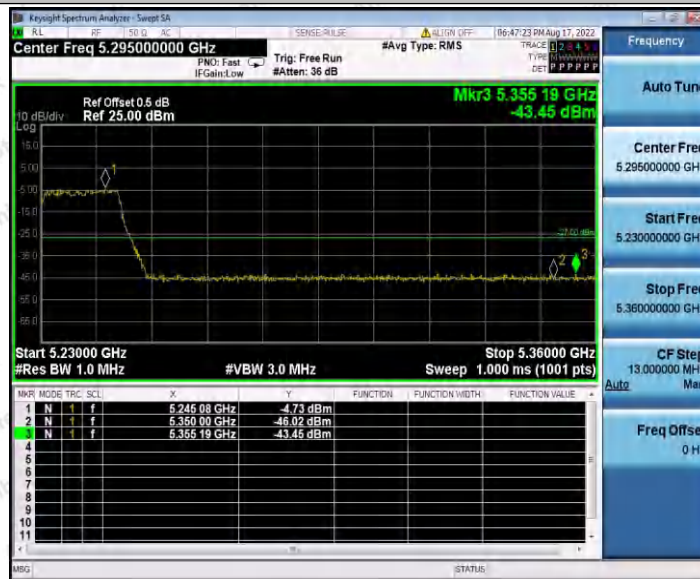

Hotline 400-003-0500
www.anbotek.com.cn

11AC40SISO_Ant1_Low_5190

11AC40SISO_Ant1_High_5230

Shenzhen Anbotek Compliance Laboratory Limited

Address: 1/F., Building D, Sogood Science and Technology Park, Sanwei Community, Hangcheng Street, Bao'an District, Shenzhen, Guangdong, China.
 Tel: (86) 0755-26066440 Fax: (86) 0755-26014772 Email: service@anbotek.com