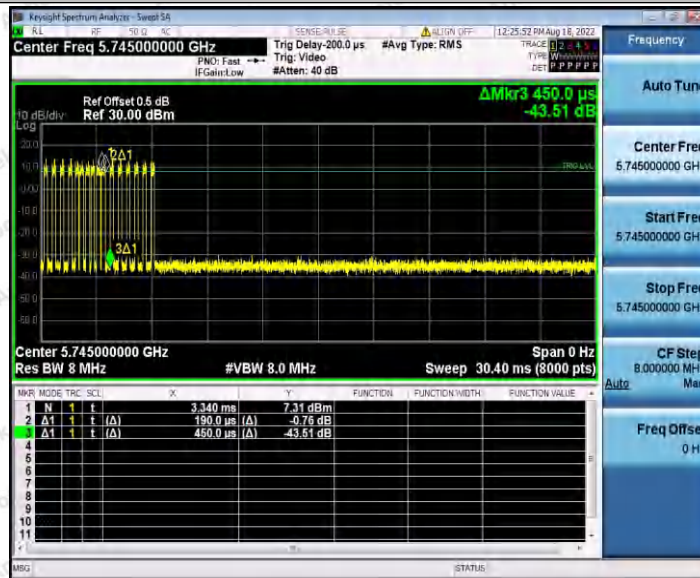

Hotline
400-003-0500
www.anbotek.com.cn

Test Graphs

11A_Ant1_5745

11A_Ant1_5785

Shenzhen Anbotek Compliance Laboratory Limited

Address: 1/F., Building D, Sogood Science and Technology Park, Sanwei Community, Hangcheng Street, Bao'an District, Shenzhen, Guangdong, China.
 Tel: (86) 0755-26066440 Fax: (86) 0755-26014772 Email: service@anbotek.com