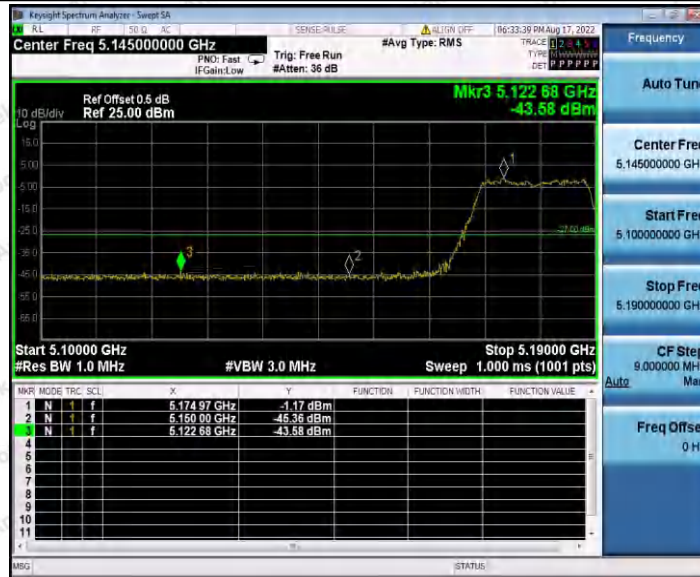

11AC20SISO_Ant1_High_5240

Shenzhen Anbotek Compliance Laboratory Limited

Address: 1/F., Building D, Sogood Science and Technology Park, Sanwei Community, Hangcheng Street, Bao'an District, Shenzhen, Guangdong, China.
Tel: (86) 0755-26066440 Fax: (86) 0755-26014772 Email: service@anbotek.com

Hotline 400-003-0500
www.anbotek.com.cn