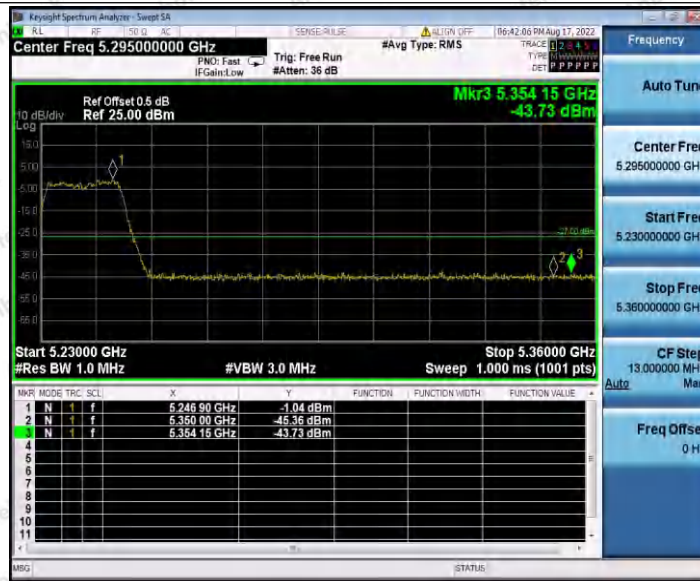

11AC40SISO_Ant1_Low_5190