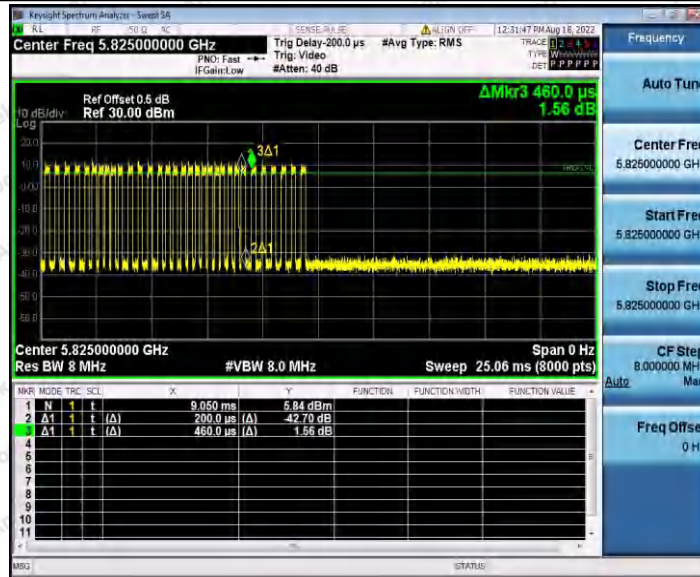

11N40SISO_Ant1_5190

Shenzhen Anbotek Compliance Laboratory Limited

Address: 1/F., Building D, Sogood Science and Technology Park, Sanwei Community, Hangcheng Street, Bao'an District, Shenzhen, Guangdong, China.
Tel: (86) 0755-26066440 Fax: (86) 0755-26014772 Email: service@anbotek.com

Hotline
400-003-0500
www.anbotek.com.cn