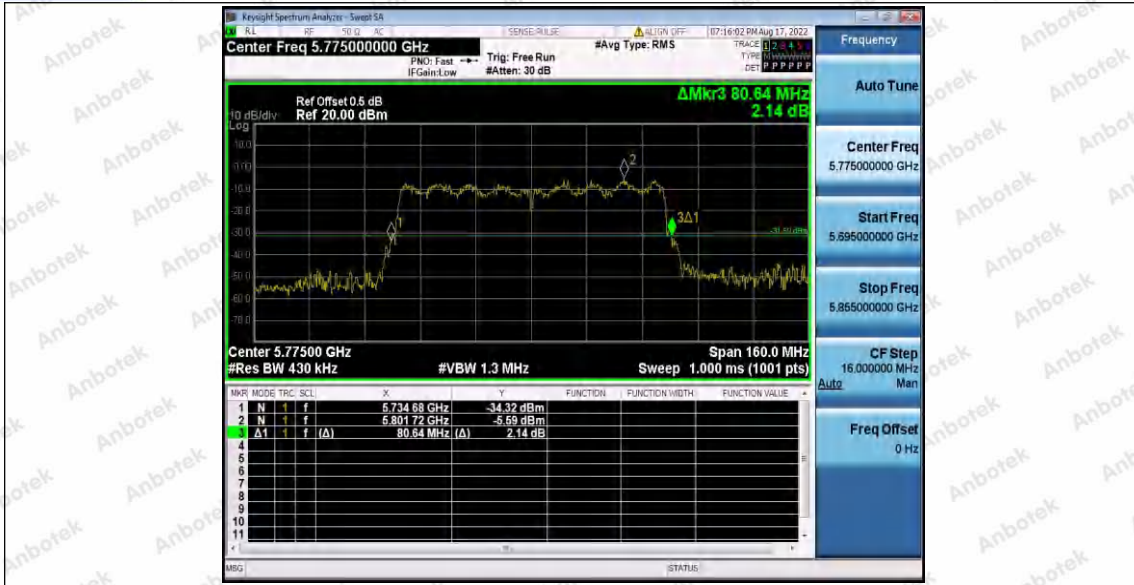

Shenzhen Anbotek Compliance Laboratory Limited

Address: 1/F., Building D, Sogood Science and Technology Park, Sanwei Community, Hangcheng Street, Bao'an District, Shenzhen, Guangdong, China.
Tel: (86) 0755-26066440 Fax: (86) 0755-26014772 Email: service@anbotek.com

Hotline 400-003-0500
www.anbotek.com.cn