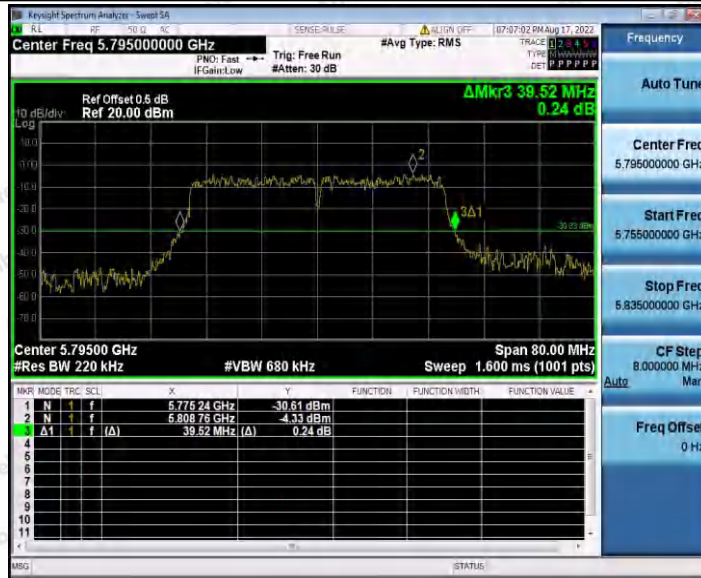

11AC20SISO_Ant1_5180