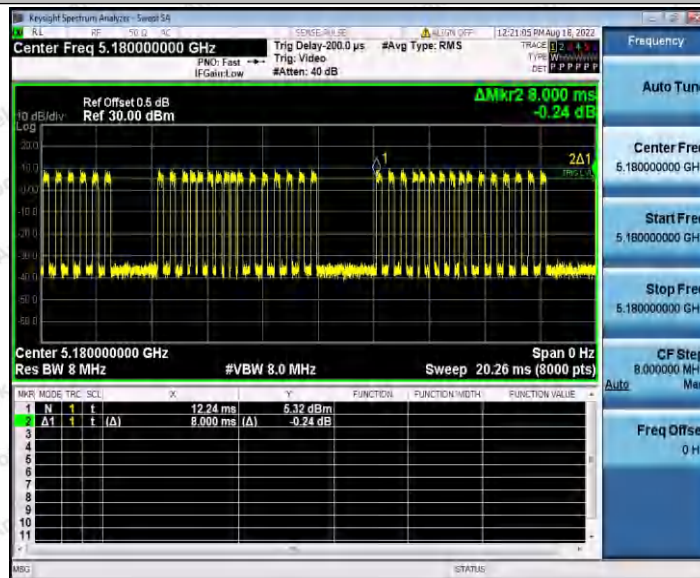

11AC20SISO_Ant1_5200

Shenzhen Anbotek Compliance Laboratory Limited

Address: 1/F., Building D, Sogood Science and Technology Park, Sanwei Community, Hangcheng Street, Bao'an District, Shenzhen, Guangdong, China.
Tel: (86) 0755-26066440 Fax: (86) 0755-26014772 Email: service@anbotek.com

Hotline
400-003-0500
www.anbotek.com.cn