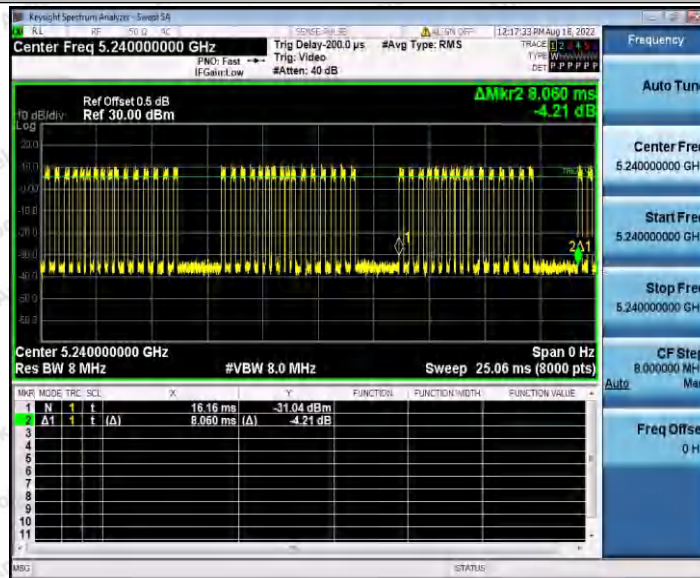

11N20SISO_Ant1_5745