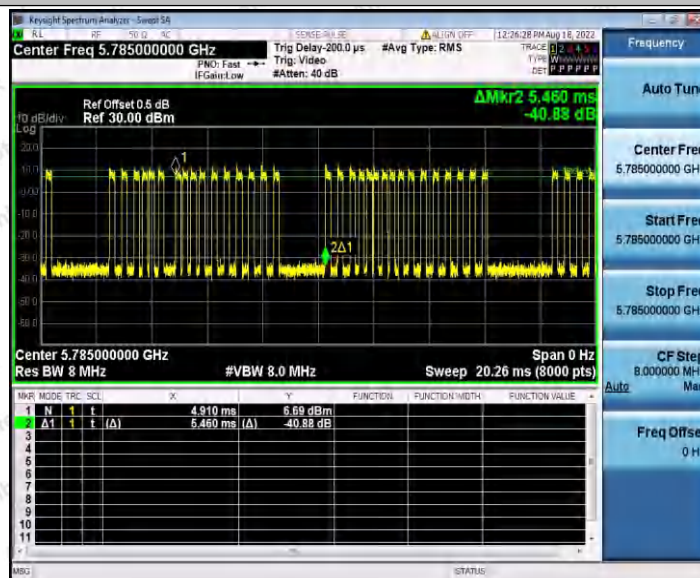

Hotline
400-003-0500
www.anbotek.com.cn

Test Graphs

11A_Ant1_5745

11A_Ant1_5785

Shenzhen Anbotek Compliance Laboratory Limited

Address: 1/F., Building D, Sogood Science and Technology Park, Sanwei Community, Hangcheng Street, Bao'an District, Shenzhen, Guangdong, China.
 Tel: (86) 0755-26066440 Fax: (86) 0755-26014772 Email: service@anbotek.com