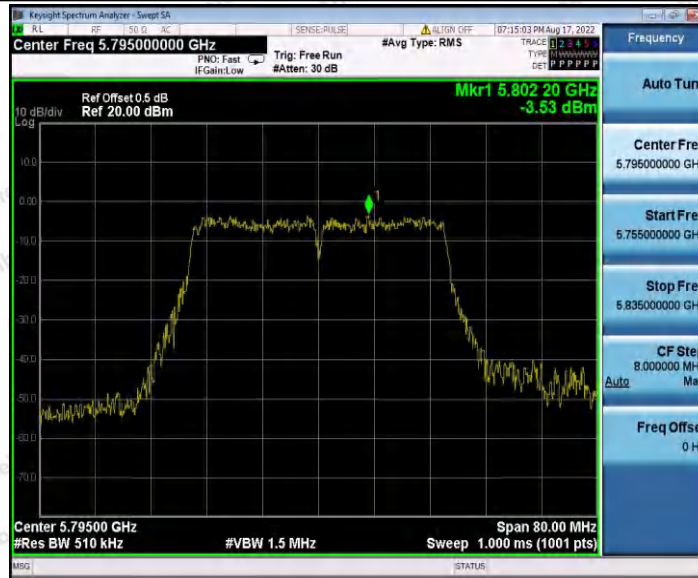

11AC80SISO_Ant1_5210