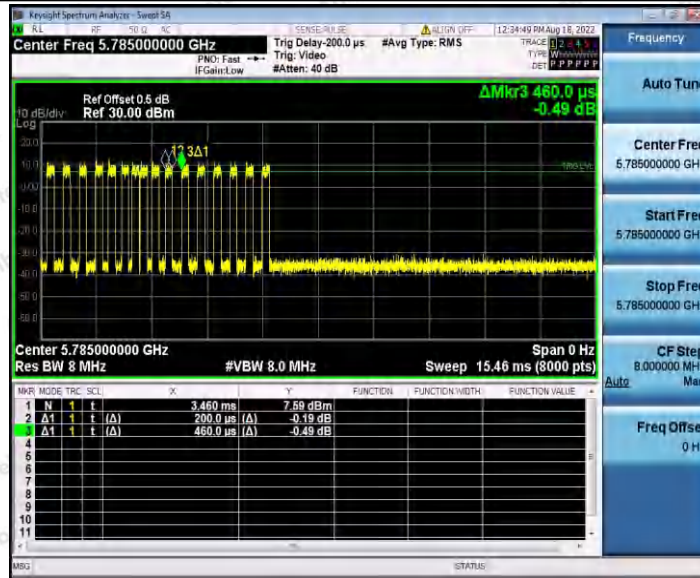

11AC20SISO_Ant1_5785

11AC20SISO_Ant1_5825