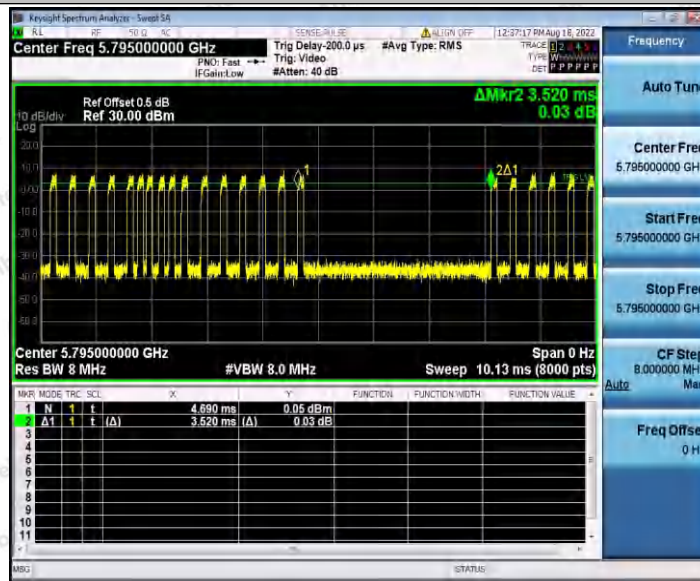

11AC40SISO_Ant1_5795

11AC80SISO_Ant1_5210