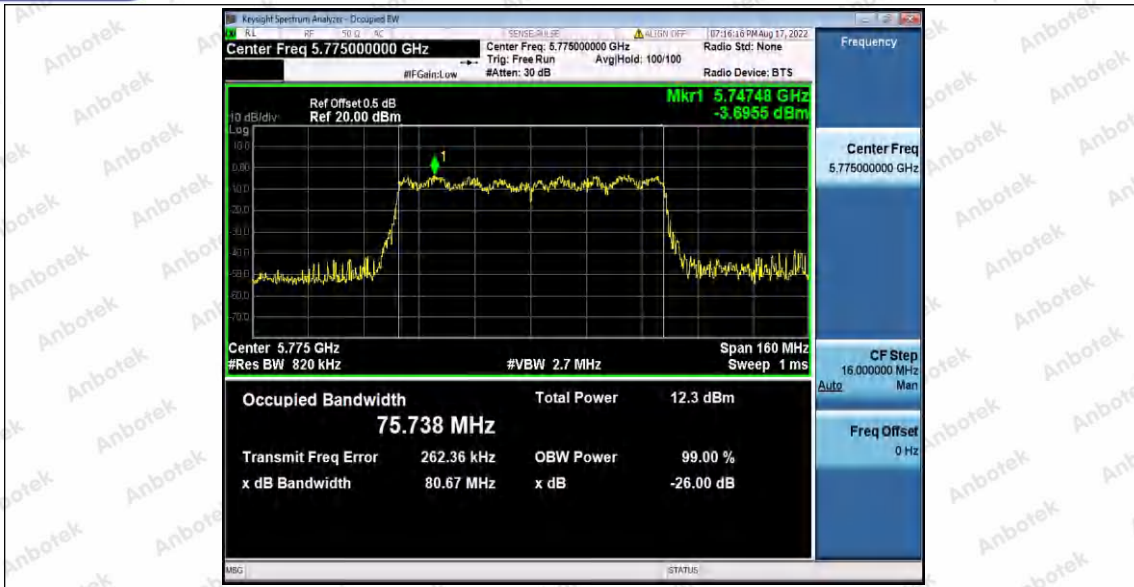

11AC80SISO_Ant1_5775

Shenzhen Anbotek Compliance Laboratory Limited

Address: 1/F., Building D, Sogood Science and Technology Park, Sanwei Community, Hangcheng Street, Bao'an District, Shenzhen, Guangdong, China.
Tel: (86) 0755-26066440 Fax: (86) 0755-26014772 Email: service@anbotek.com

Hotline
400-003-0500
www.anbotek.com.cn