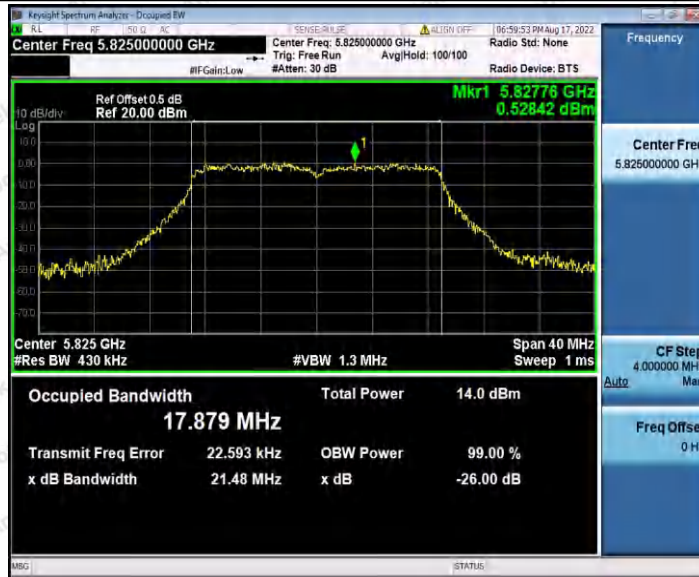

11N20SISO_Ant1_5825

11N40SISO_Ant1_5190

Shenzhen Anbotek Compliance Laboratory Limited

Address: 1/F., Building D, Sogood Science and Technology Park, Sanwei Community, Hangcheng Street, Bao'an District, Shenzhen, Guangdong, China.
Tel: (86) 0755-26066440 Fax: (86) 0755-26014772 Email: service@anbotek.com

Hotline 400-003-0500
www.anbotek.com.cn