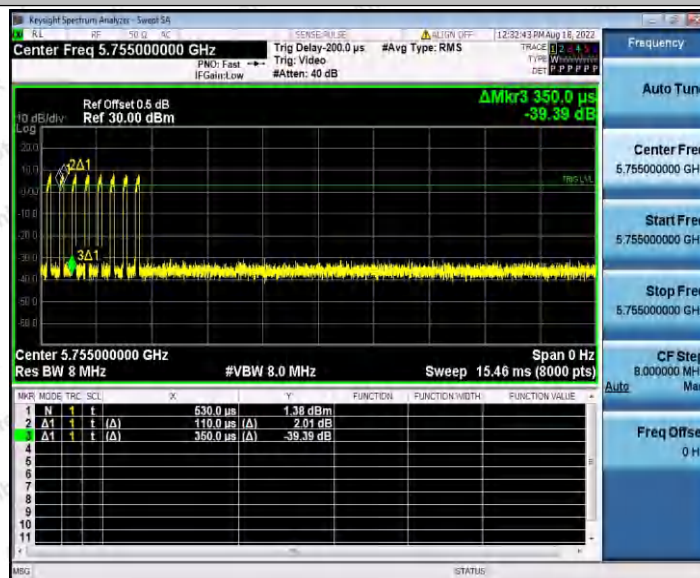

Hotline
400-003-0500
www.anbotek.com.cn

11N40SISO_Ant1_5230

11N40SISO_Ant1_5755

Shenzhen Anbotek Compliance Laboratory Limited

Address: 1/F., Building D, Sogood Science and Technology Park, Sanwei Community, Hangcheng Street, Bao'an District, Shenzhen, Guangdong, China.
 Tel: (86) 0755-26066440 Fax: (86) 0755-26014772 Email: service@anbotek.com