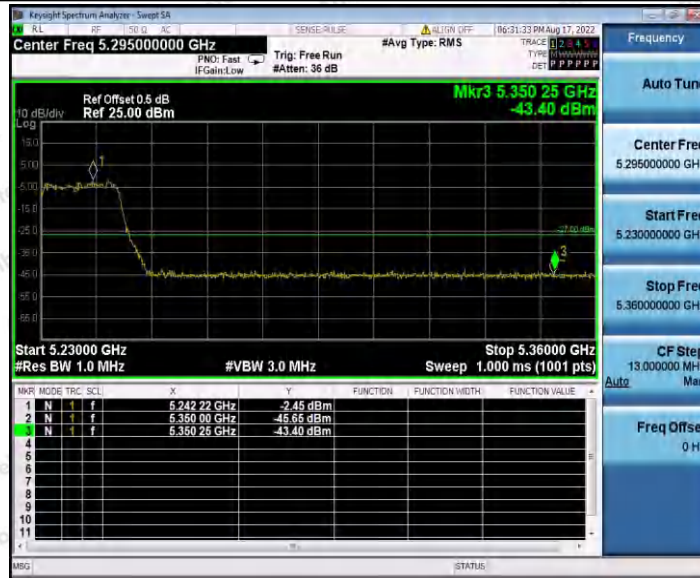

11N40SISO_Ant1_High_5230

11AC20SISO_Ant1_Low_5180