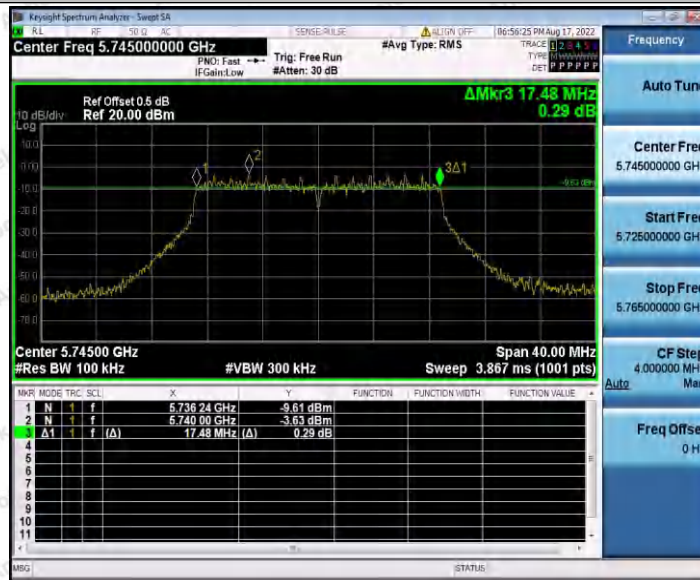

Hotline
400-003-0500
www.anbotek.com.cn

Test Graphs B4

11N20SISO_Ant1_5745

11N20SISO_Ant1_5785

Shenzhen Anbotek Compliance Laboratory Limited

Address: 1/F., Building D, Sogood Science and Technology Park, Sanwei Community, Hangcheng Street, Bao'an District, Shenzhen, Guangdong, China.
 Tel: (86) 0755-26066440 Fax: (86) 0755-26014772 Email: service@anbotek.com