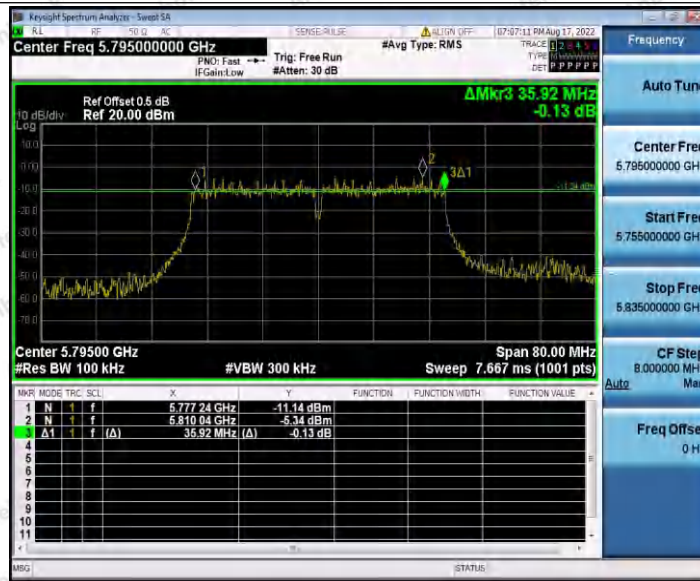

11AC20SISO_Ant1_5745