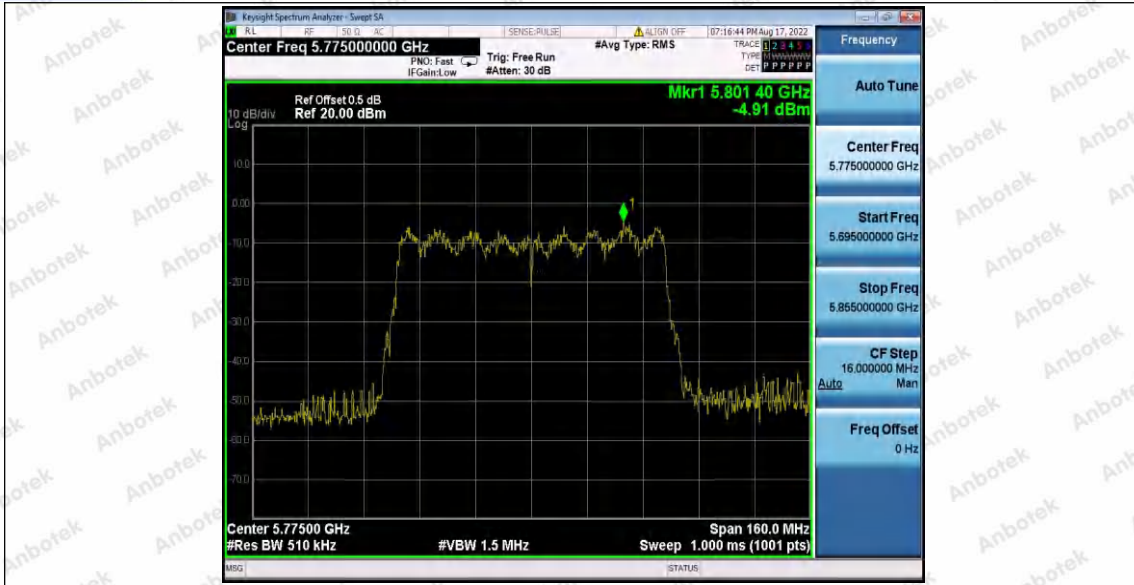

Shenzhen Anbotek Compliance Laboratory Limited

Address: 1/F., Building D, Sogood Science and Technology Park, Sanwei Community, Hangcheng Street, Bao'an District, Shenzhen, Guangdong, China.
Tel: (86) 0755-26066440 Fax: (86) 0755-26014772 Email: service@anbotek.com

Hotline
400-003-0500
www.anbotek.com.cn