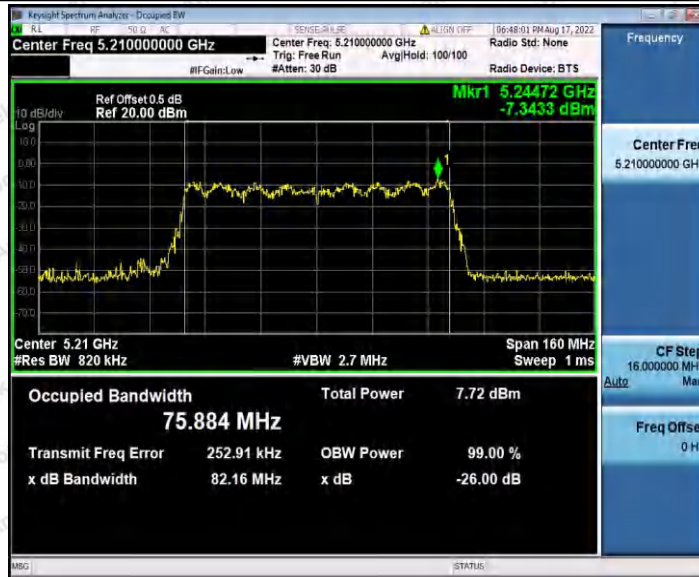

11AC80SISO_Ant1_5210

Shenzhen Anbotek Compliance Laboratory Limited

Address: 1/F., Building D, Sogood Science and Technology Park, Sanwei Community, Hangcheng Street, Bao'an District, Shenzhen, Guangdong, China.
Tel: (86) 0755-26066440 Fax: (86) 0755-26014772 Email: service@anbotek.com

Hotline 400-003-0500
www.anbotek.com.cn