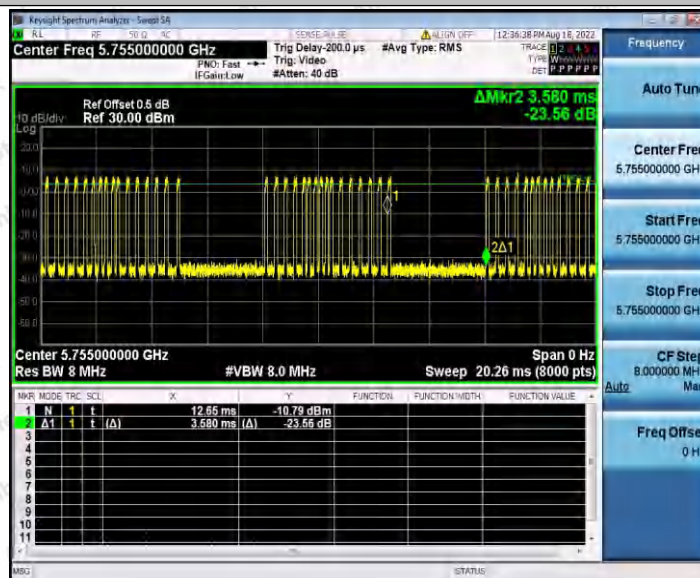

Shenzhen Anbotek Compliance Laboratory Limited

Address: 1/F., Building D, Sogood Science and Technology Park, Sanwei Community, Hangcheng Street, Bao'an District, Shenzhen, Guangdong, China.
Tel: (86) 0755-26066440 Fax: (86) 0755-26014772 Email: service@anbotek.com

Hotline 400-003-0500
www.anbotek.com.cn