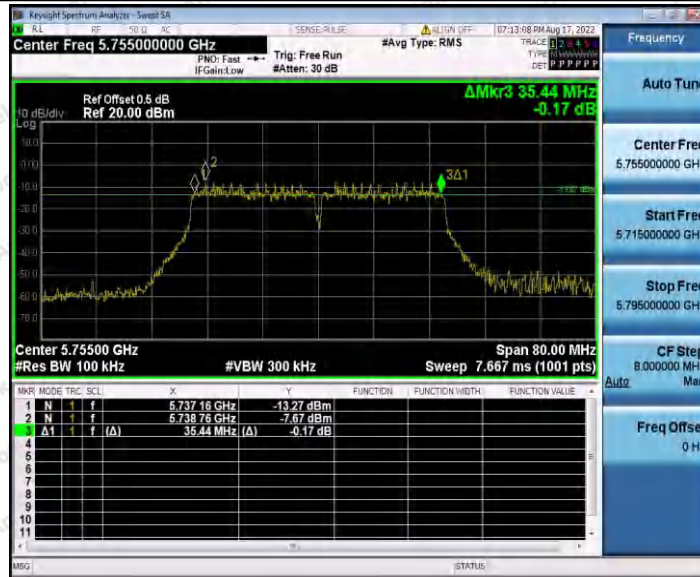

11AC40SISO_Ant1_5755

11AC40SISO_Ant1_5795

Shenzhen Anbotek Compliance Laboratory Limited

Address: 1/F., Building D, Sogood Science and Technology Park, Sanwei Community, Hangcheng Street, Bao'an District, Shenzhen, Guangdong, China.
Tel: (86) 0755-26066440 Fax: (86) 0755-26014772 Email: service@anbotek.com

Hotline
400-003-0500
www.anbotek.com.cn