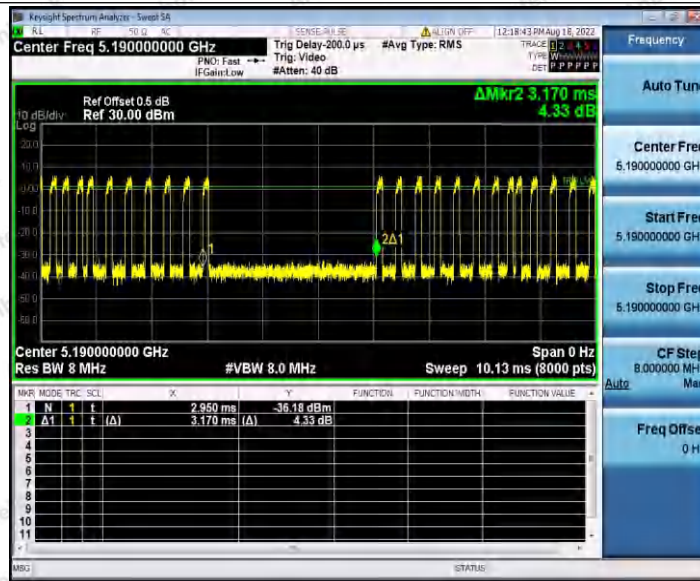

11N40SISO_Ant1_5230