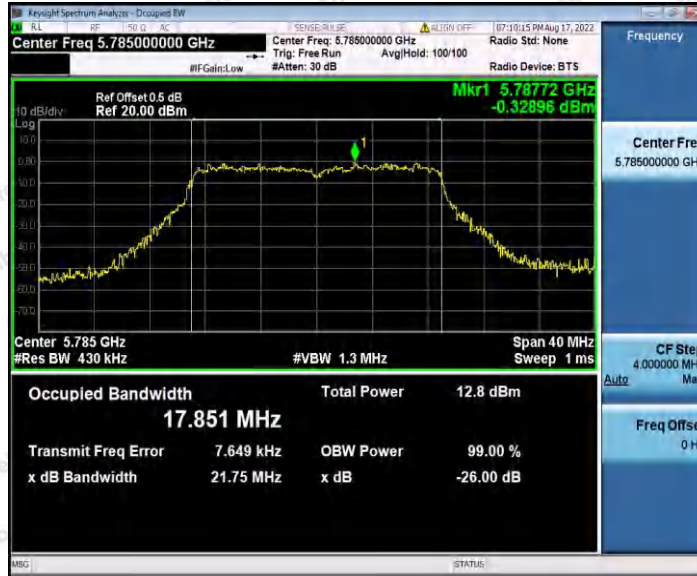

11AC20SISO_Ant1_5785