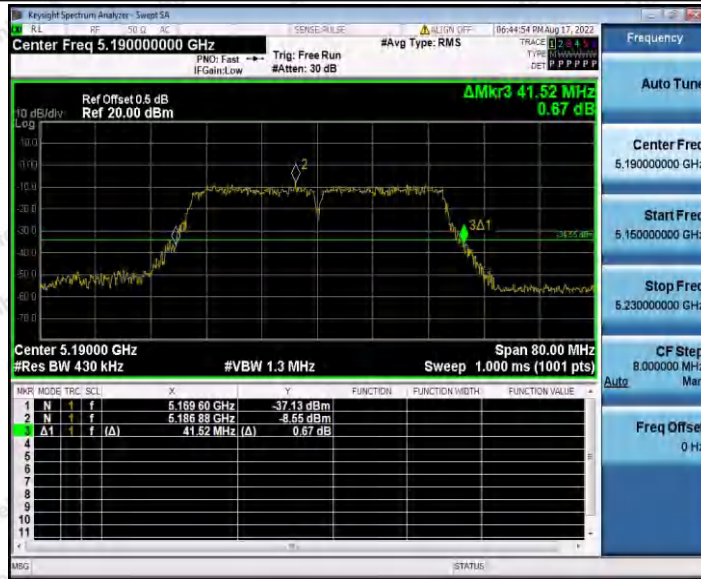

11AC40SISO_Ant1_5230