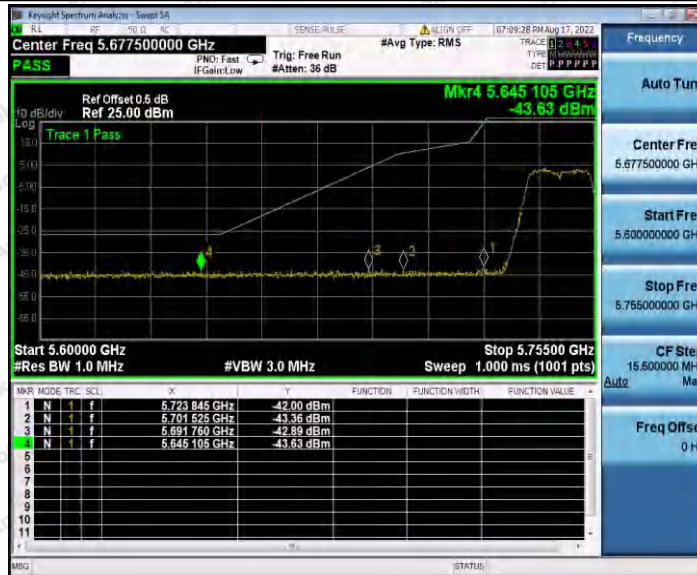

11AC20SISO_Ant1_High_5825

Shenzhen Anbotek Compliance Laboratory Limited

Address: 1/F., Building D, Sogood Science and Technology Park, Sanwei Community, Hangcheng Street, Bao'an District, Shenzhen, Guangdong, China.
Tel: (86) 0755-26066440 Fax: (86) 0755-26014772 Email: service@anbotek.com

Hotline
400-003-0500
www.anbotek.com.cn