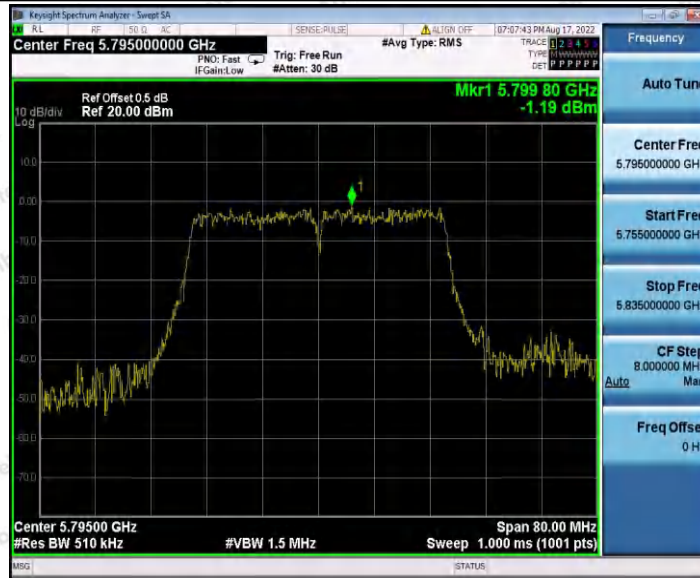

11AC20SISO_Ant1_5180