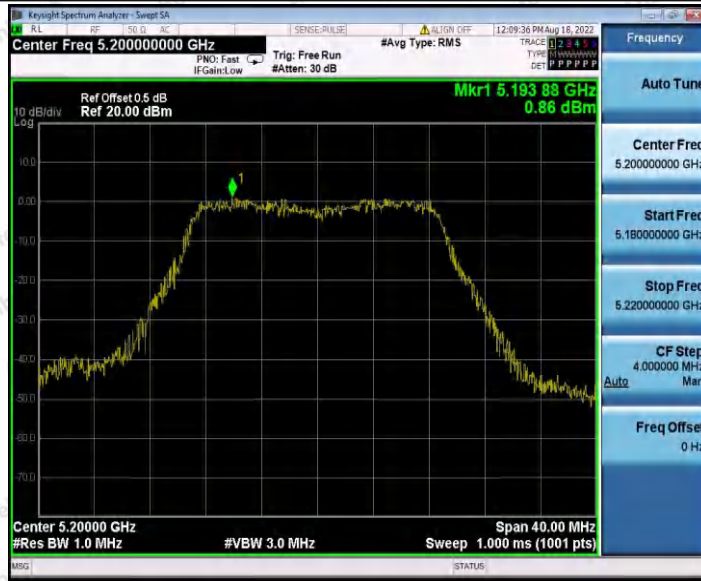

11AC20SISO_Ant1_5240