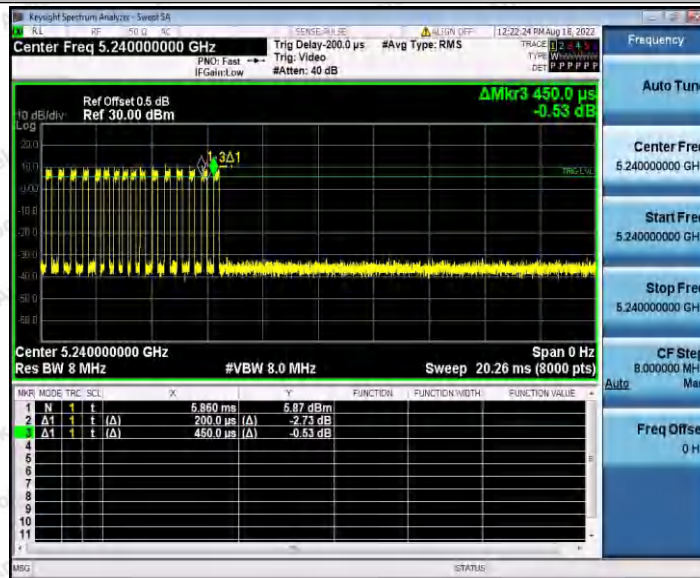

11AC20SISO_Ant1_5745