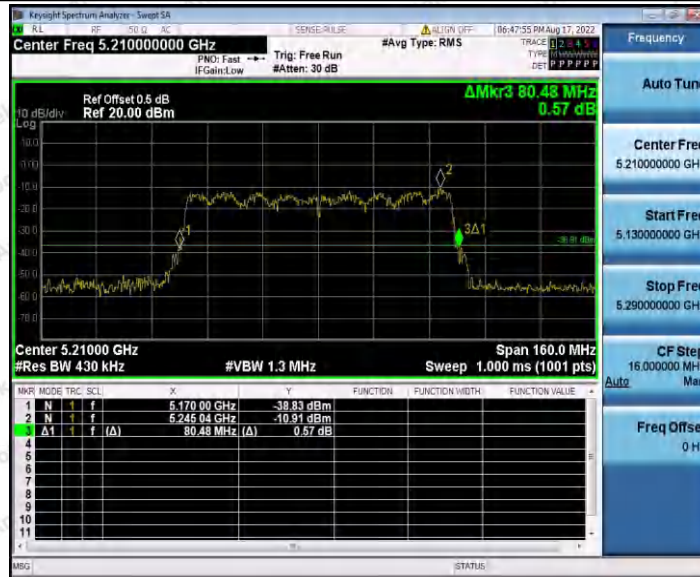

11AC80SISO_Ant1_5775

Shenzhen Anbotek Compliance Laboratory Limited

Address: 1/F., Building D, Sogood Science and Technology Park, Sanwei Community, Hangcheng Street, Bao'an District, Shenzhen, Guangdong, China.
Tel: (86) 0755-26066440 Fax: (86) 0755-26014772 Email: service@anbotek.com

Hotline 400-003-0500
www.anbotek.com.cn