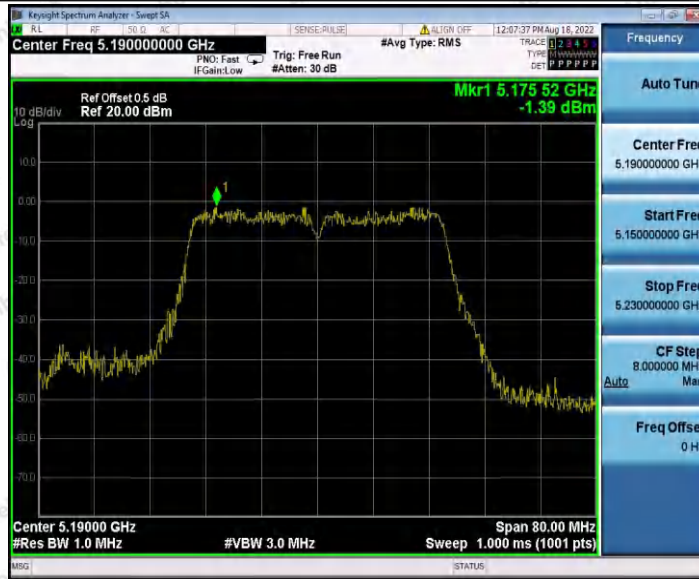

11N40SISO_Ant1_5230