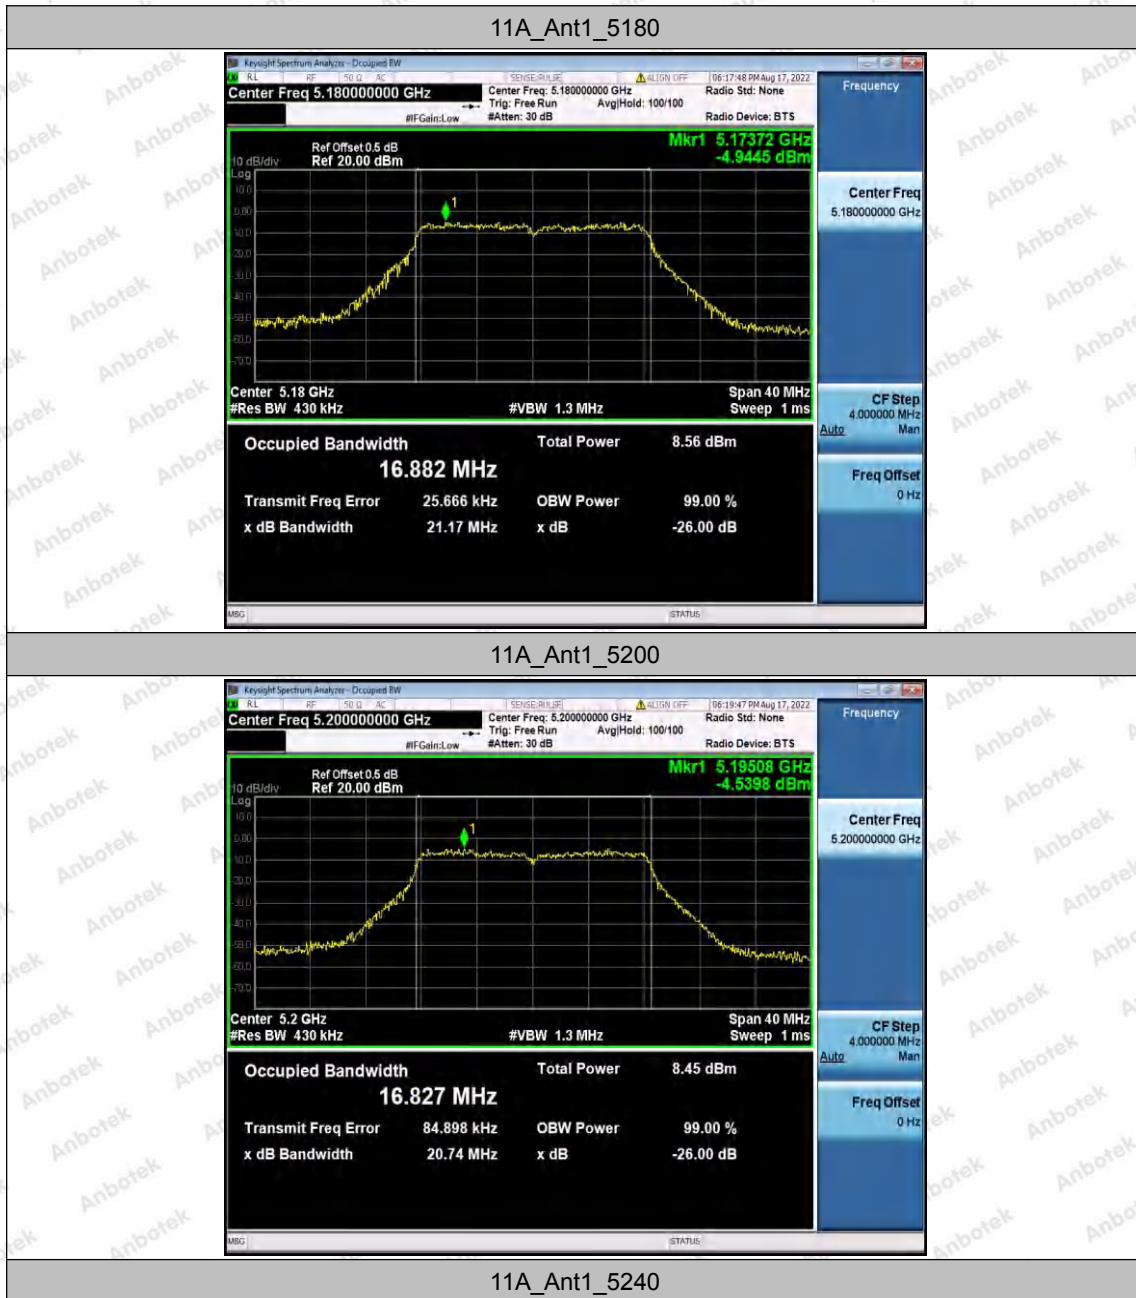

Test Graphs

Shenzhen Anbotek Compliance Laboratory Limited

Address: 1/F., Building D, Sogood Science and Technology Park, Sanwei Community, Hangcheng Street, Bao'an District, Shenzhen, Guangdong, China.
Tel: (86) 0755-26066440 Fax: (86) 0755-26014772 Email: service@anbotek.com

Hotline 400-003-0500
www.anbotek.com.cn