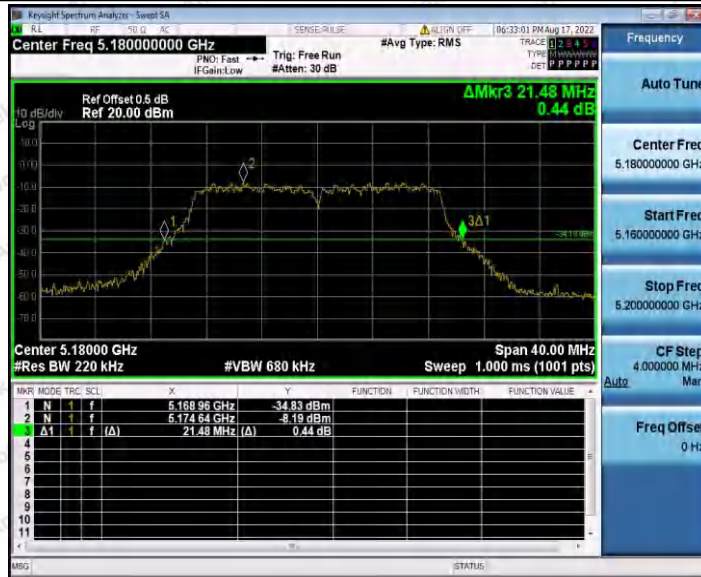

11AC20SISO_Ant1_5200

Shenzhen Anbotek Compliance Laboratory Limited

Address: 1/F., Building D, Sogood Science and Technology Park, Sanwei Community, Hangcheng Street, Bao'an District, Shenzhen, Guangdong, China.
Tel: (86) 0755-26066440 Fax: (86) 0755-26014772 Email: service@anbotek.com

Hotline 400-003-0500
www.anbotek.com.cn