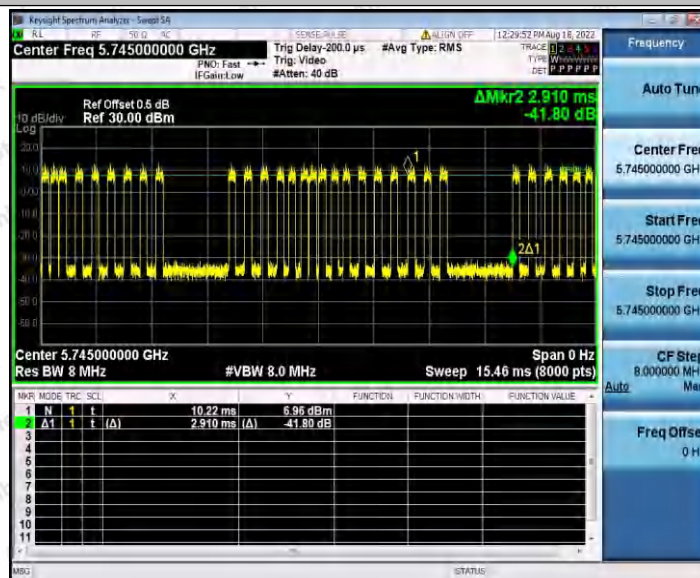

Hotline 400-003-0500
www.anbotek.com.cn

11N20SISO_Ant1_5240

11N20SISO_Ant1_5745

Shenzhen Anbotek Compliance Laboratory Limited

Address: 1/F., Building D, Sogood Science and Technology Park, Sanwei Community, Hangcheng Street, Bao'an District, Shenzhen, Guangdong, China.
 Tel: (86) 0755-26066440 Fax: (86) 0755-26014772 Email: service@anbotek.com