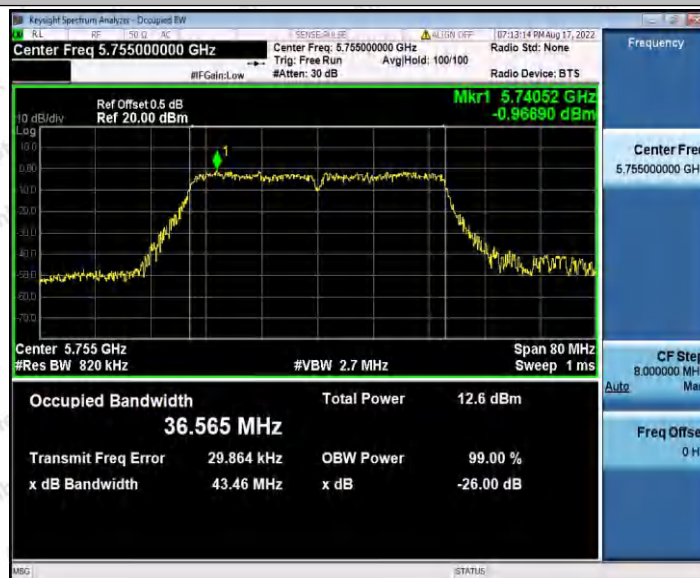

Hotline 400-003-0500
 www.anbotek.com.cn

11AC40SISO_Ant1_5230

11AC40SISO_Ant1_5755

Shenzhen Anbotek Compliance Laboratory Limited

Address: 1/F., Building D, Sogood Science and Technology Park, Sanwei Community, Hangcheng Street, Bao'an District, Shenzhen, Guangdong, China.
Tel: (86) 0755-26066440 Fax: (86) 0755-26014772 Email: service@anbotek.com