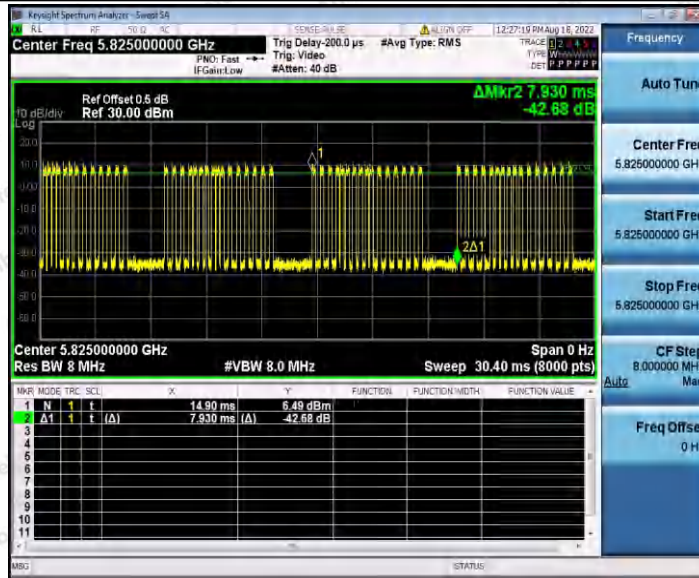

11N20SISO_Ant1_5180