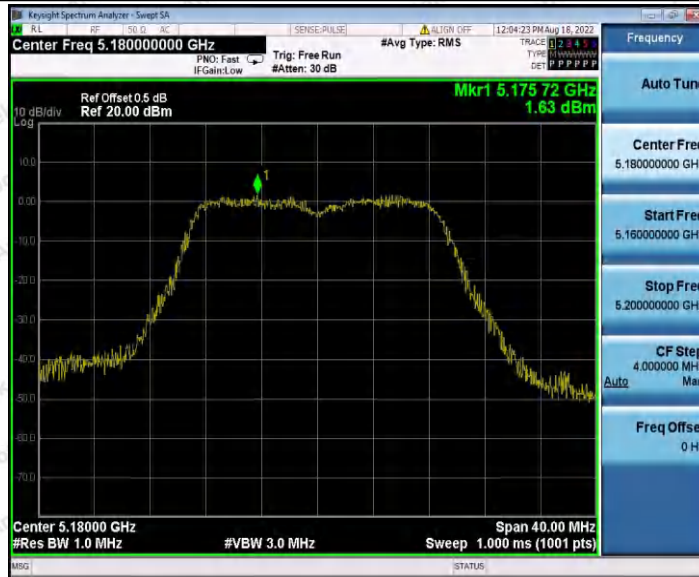

11N20SISO_Ant1_5200

Shenzhen Anbotek Compliance Laboratory Limited

Address: 1/F., Building D, Sogood Science and Technology Park, Sanwei Community, Hangcheng Street, Bao'an District, Shenzhen, Guangdong, China.
Tel: (86) 0755-26066440 Fax: (86) 0755-26014772 Email: service@anbotek.com

Hotline
400-003-0500
www.anbotek.com.cn