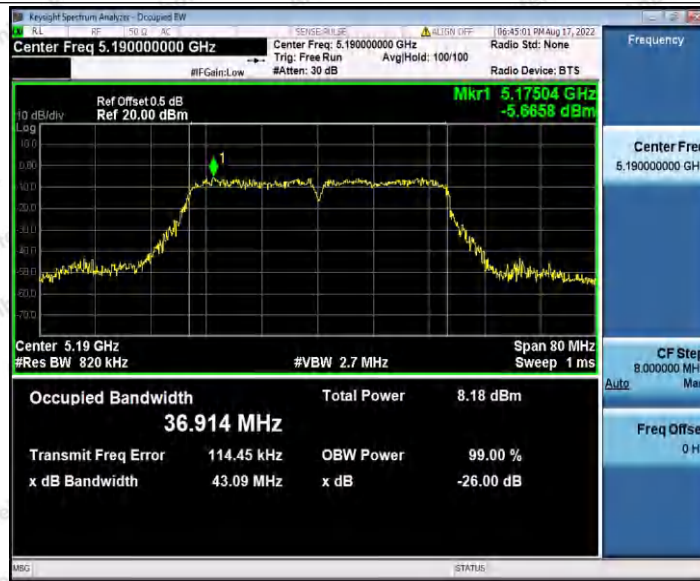

11AC40SISO_Ant1_5230