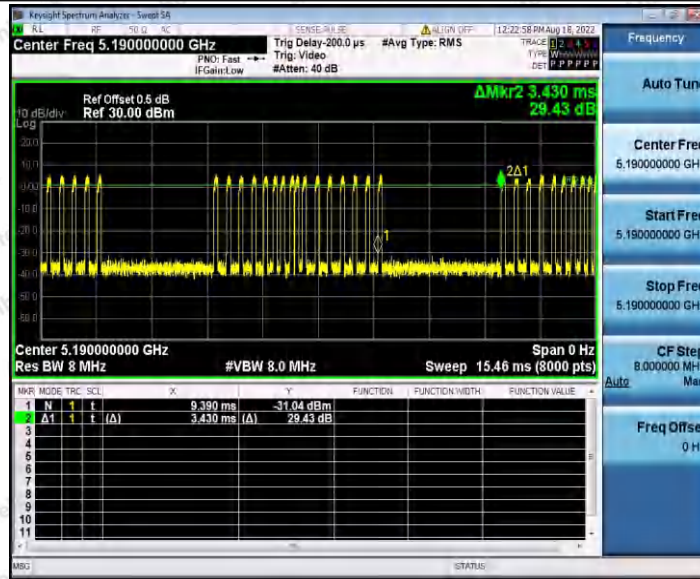

11AC40SISO_Ant1_5230