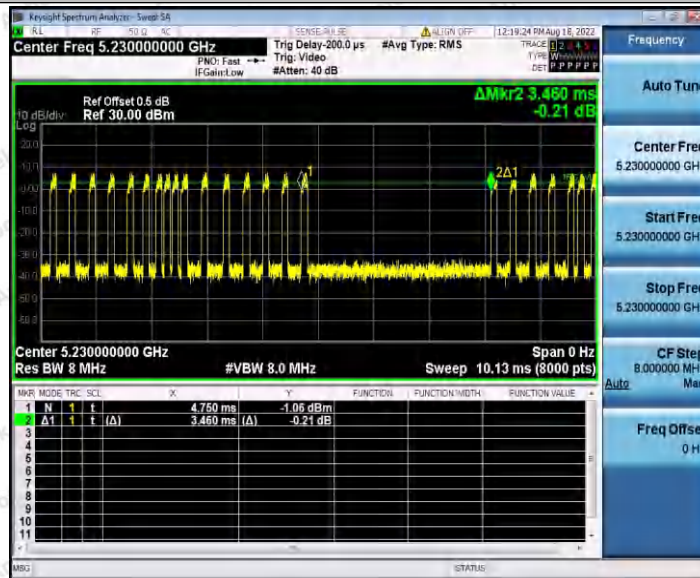

11N40SISO_Ant1_5755