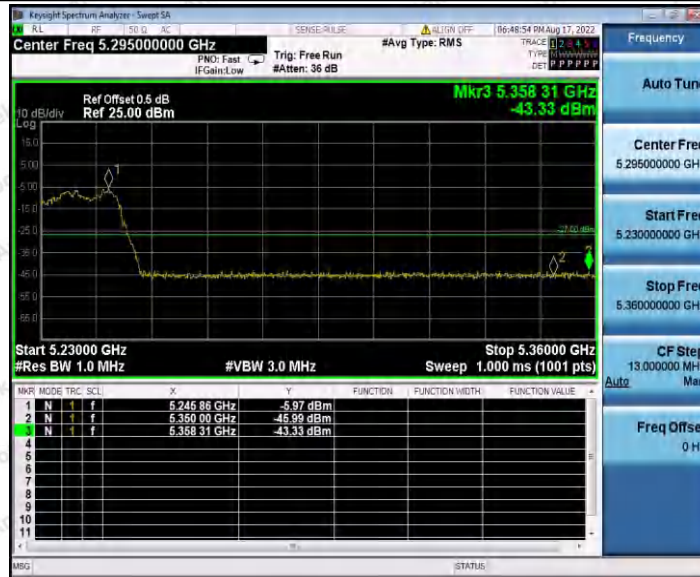

Shenzhen Anbotek Compliance Laboratory Limited

Address: 1/F., Building D, Sogood Science and Technology Park, Sanwei Community, Hangcheng Street, Bao'an District, Shenzhen, Guangdong, China.
Tel: (86) 0755-26066440 Fax: (86) 0755-26014772 Email: service@anbotek.com

Hotline 400-003-0500
www.anbotek.com.cn