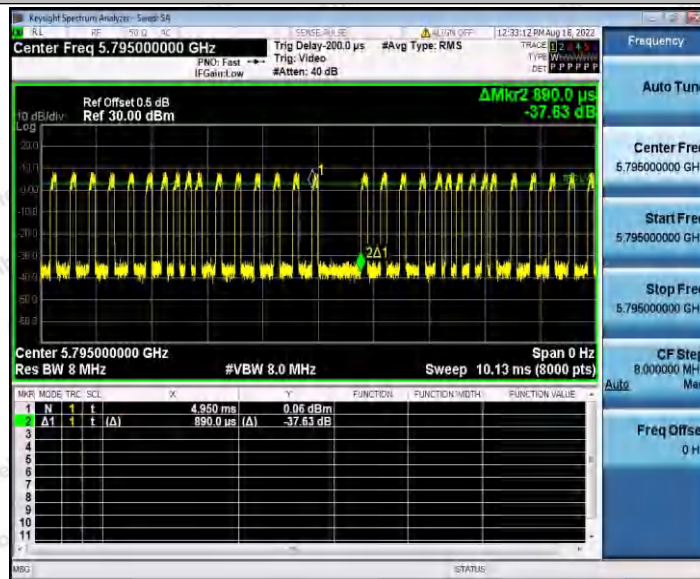

11AC20SISO_Ant1_5180