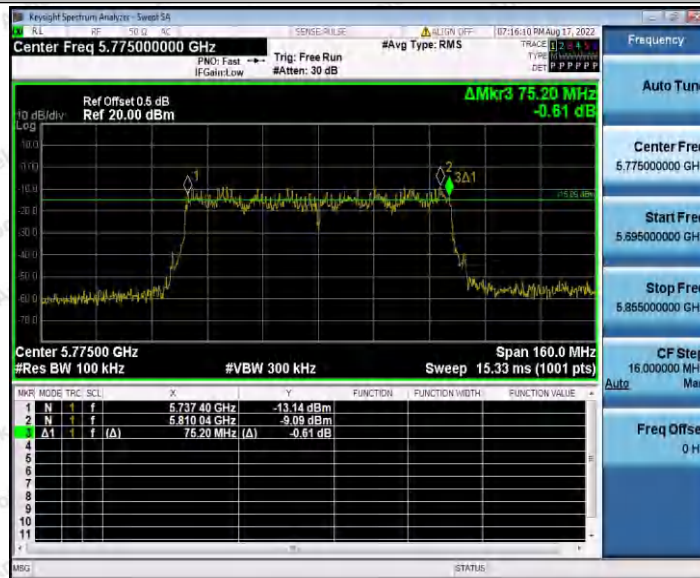

Shenzhen Anbotek Compliance Laboratory Limited

Address: 1/F., Building D, Sogood Science and Technology Park, Sanwei Community, Hangcheng Street, Bao'an District, Shenzhen, Guangdong, China.
Tel: (86) 0755-26066440 Fax: (86) 0755-26014772 Email: service@anbotek.com

Hotline 400-003-0500
www.anbotek.com.cn