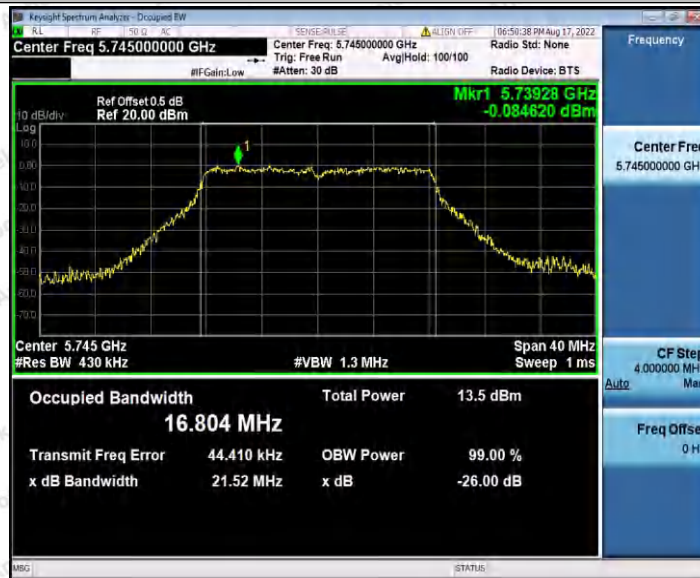

11A_Ant1_5785