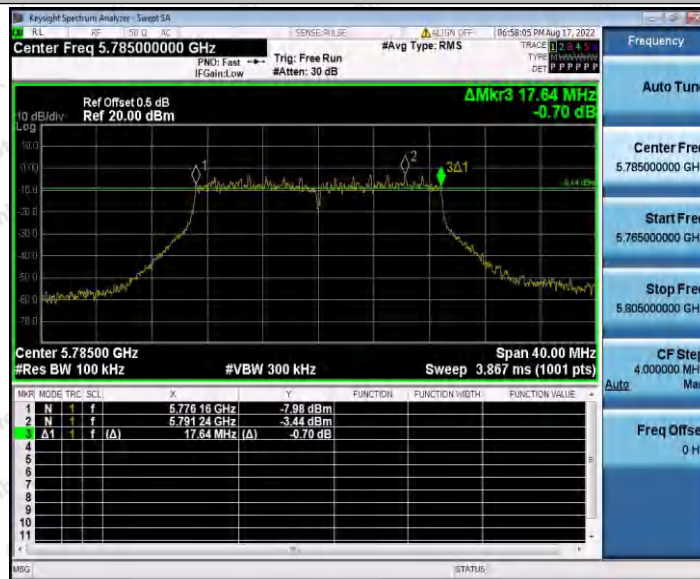

Hotline
400-003-0500
www.anbotek.com.cn

Test Graphs B4

11N20SISO_Ant1_5745

11N20SISO_Ant1_5785

Shenzhen Anbotek Compliance Laboratory Limited

Address: 1/F., Building D, Sogood Science and Technology Park, Sanwei Community, Hangcheng Street, Bao'an District, Shenzhen, Guangdong, China.
 Tel: (86) 0755-26066440 Fax: (86) 0755-26014772 Email: service@anbotek.com