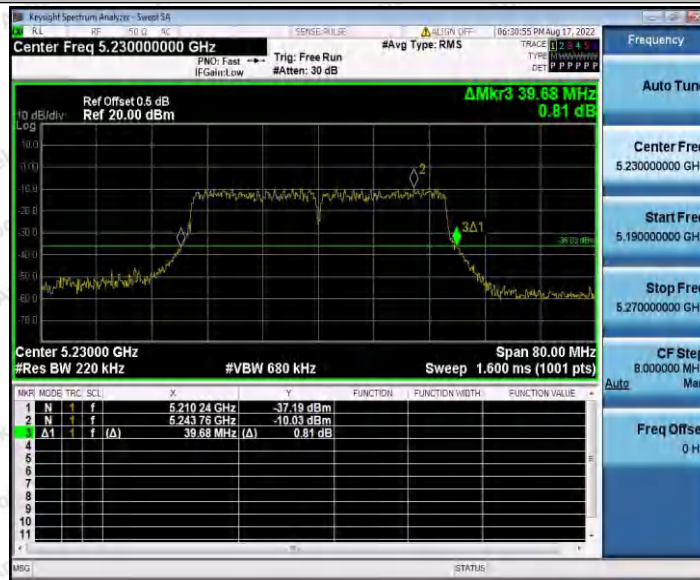

11N40SISO_Ant1_5755