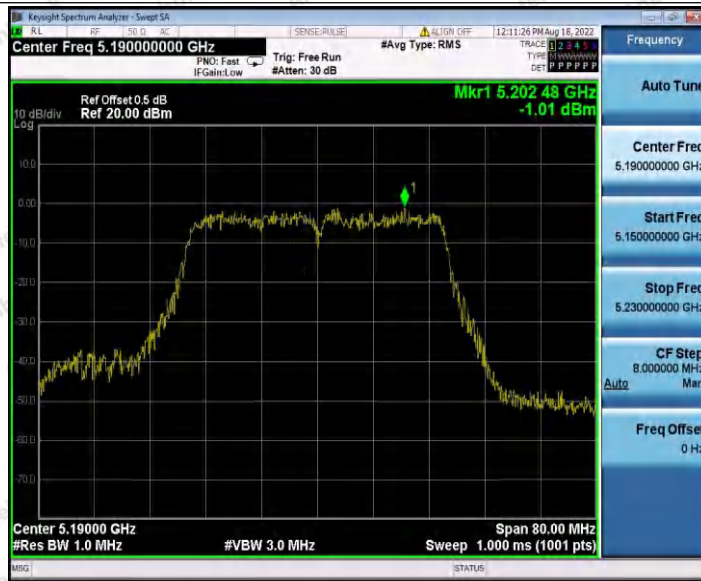

11AC40SISO_Ant1_5230