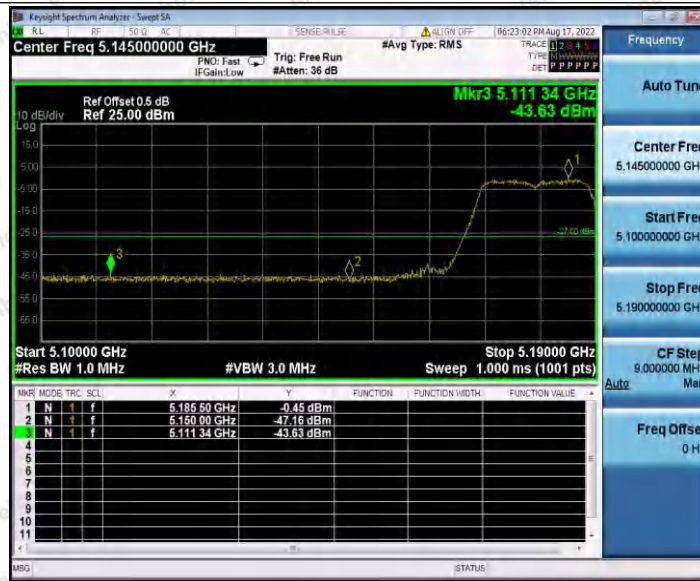

Shenzhen Anbotek Compliance Laboratory Limited

Address: 1/F., Building D, Sogood Science and Technology Park, Sanwei Community, Hangcheng Street, Bao'an District, Shenzhen, Guangdong, China.
Tel: (86) 0755-26066440 Fax: (86) 0755-26014772 Email: service@anbotek.com

Hotline 400-003-0500
www.anbotek.com.cn