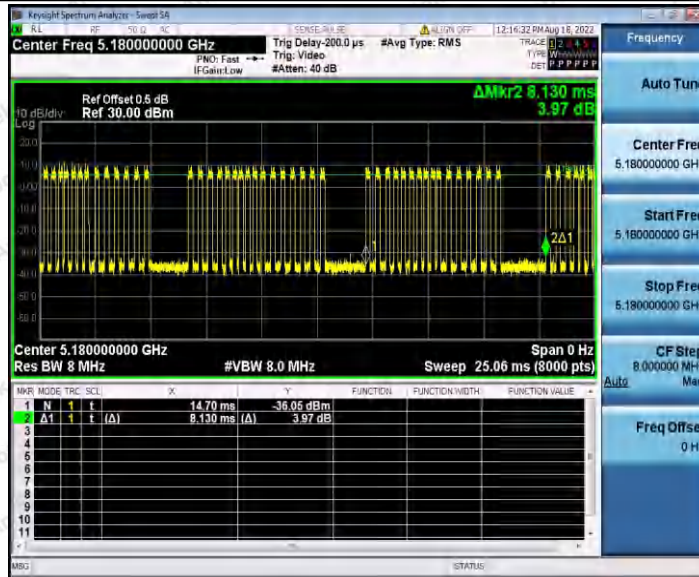

11N20SISO_Ant1_5200

Shenzhen Anbotek Compliance Laboratory Limited

Address: 1/F., Building D, Sogood Science and Technology Park, Sanwei Community, Hangcheng Street, Bao'an District, Shenzhen, Guangdong, China.
Tel: (86) 0755-26066440 Fax: (86) 0755-26014772 Email: service@anbotek.com

Hotline 400-003-0500
www.anbotek.com.cn