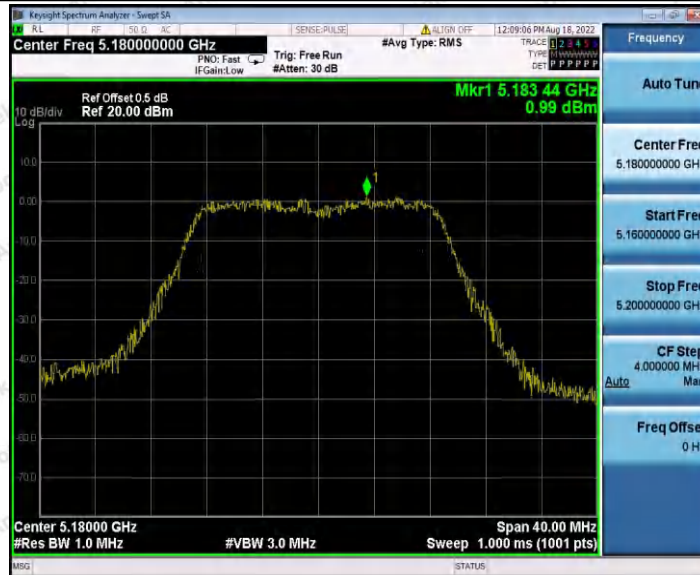

11AC20SISO_Ant1_5200

Shenzhen Anbotek Compliance Laboratory Limited

Address: 1/F., Building D, Sogood Science and Technology Park, Sanwei Community, Hangcheng Street, Bao'an District, Shenzhen, Guangdong, China.
Tel: (86) 0755-26066440 Fax: (86) 0755-26014772 Email: service@anbotek.com

Hotline 400-003-0500
www.anbotek.com.cn