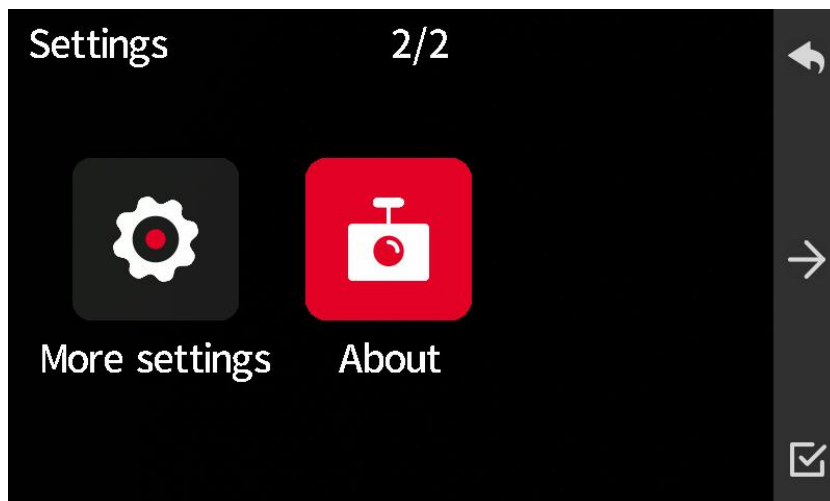

MF02 To view an electronic label

1. Click the settings button

2. Check about this machine

3. Select Legal & Regulatory

Pop up electronic label