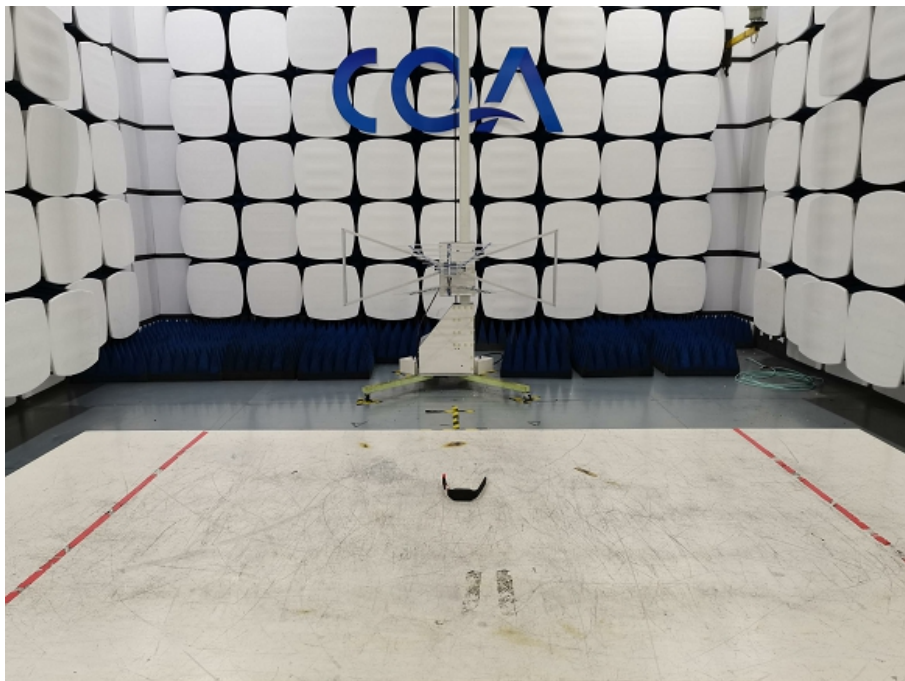

1 Photographs - EUT Test Setup

1.1 Conducted Emission

1.2 Radiated Spurious Emission

9KHz~30MHz:

30MHz~1GHz:

Above 1GHz: