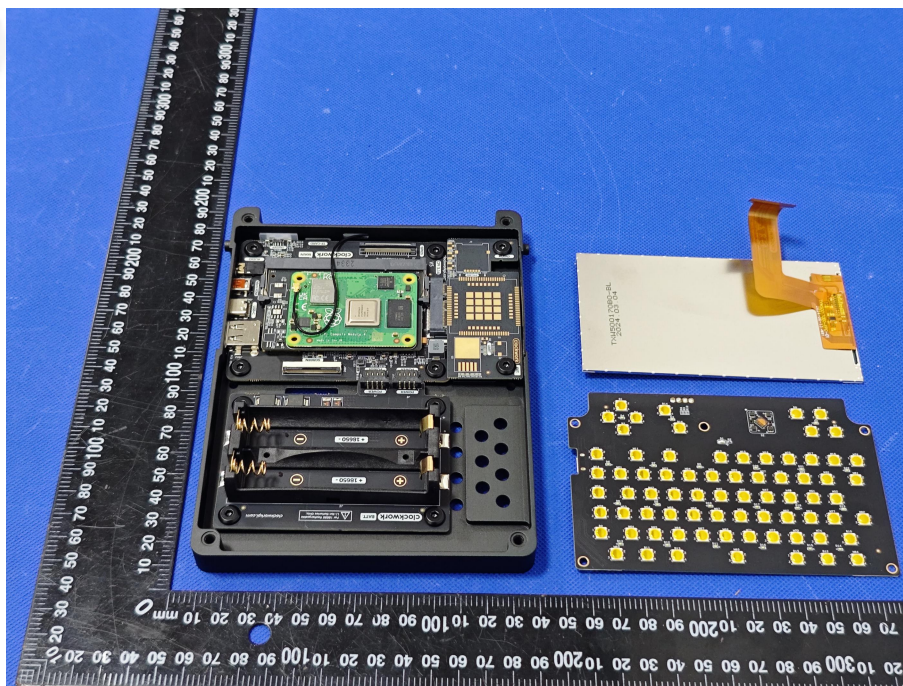

EUT PHOTO(Internal Photos)

Product name: uConsole Open Source Portable Terminal

Model:UC\_CM4B

EUT Photo 1

EUT Photo 2

EUT Photo 3

EUT Photo 4

EUT Photo 5

EUT Photo 6

EUT Photo 7