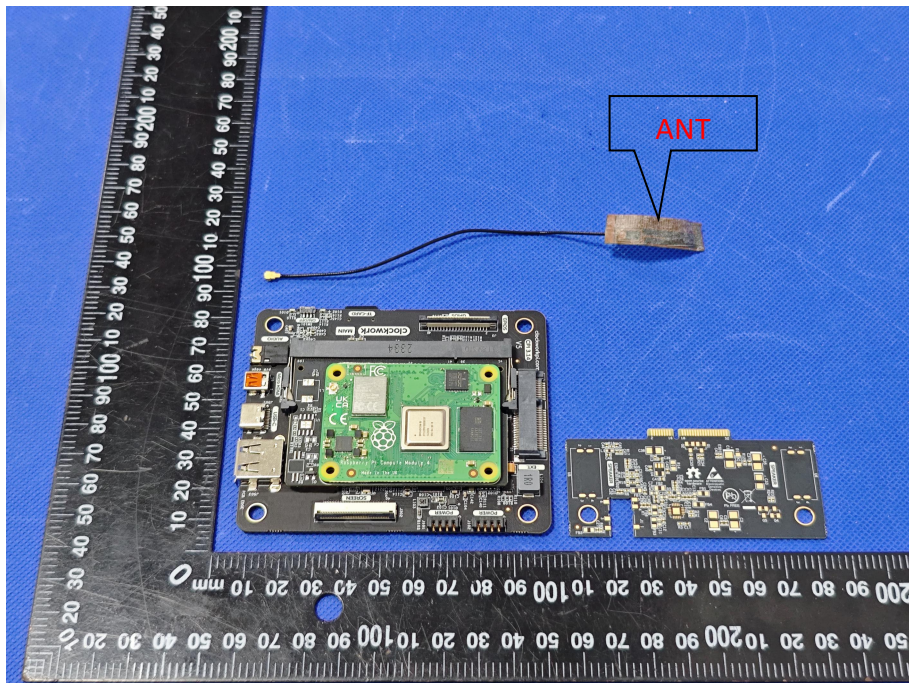

EUT PHOTO(Internal Photos)

Product name: uConsole Open Source Portable Terminal

Model:UC\_CM4B

EUT Photo 1

EUT Photo 2

EUT Photo 3

EUT Photo 4

EUT Photo 5