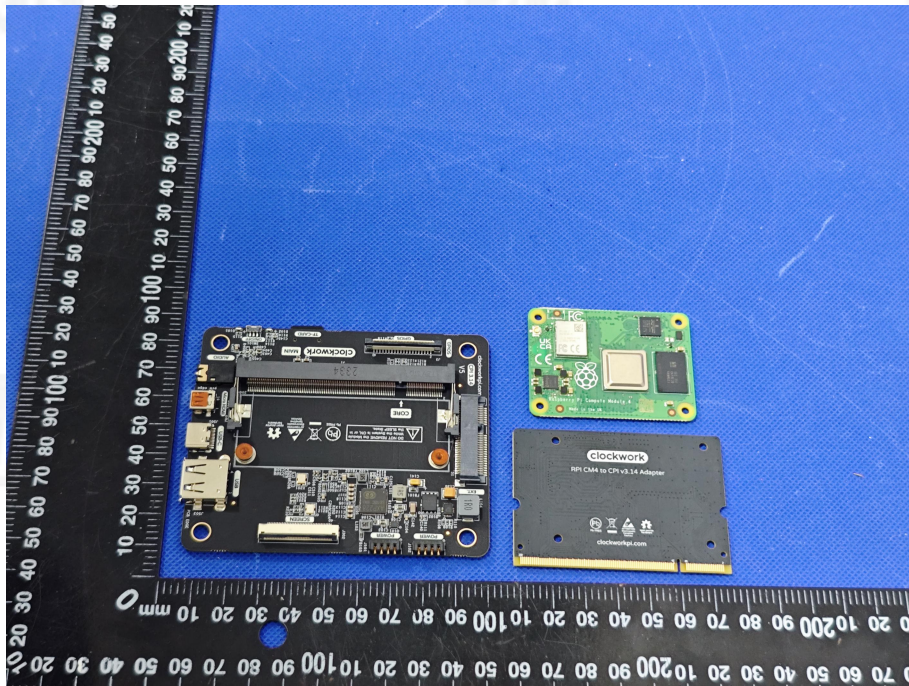

EUT PHOTO(Internal Photos)

Product name: uConsole Open Source Portable Terminal

Model:UC\_CM4B

EUT Photo 1

EUT Photo 2

EUT Photo 3

EUT Photo 4

EUT Photo 5

EUT Photo 6

EUT Photo 7