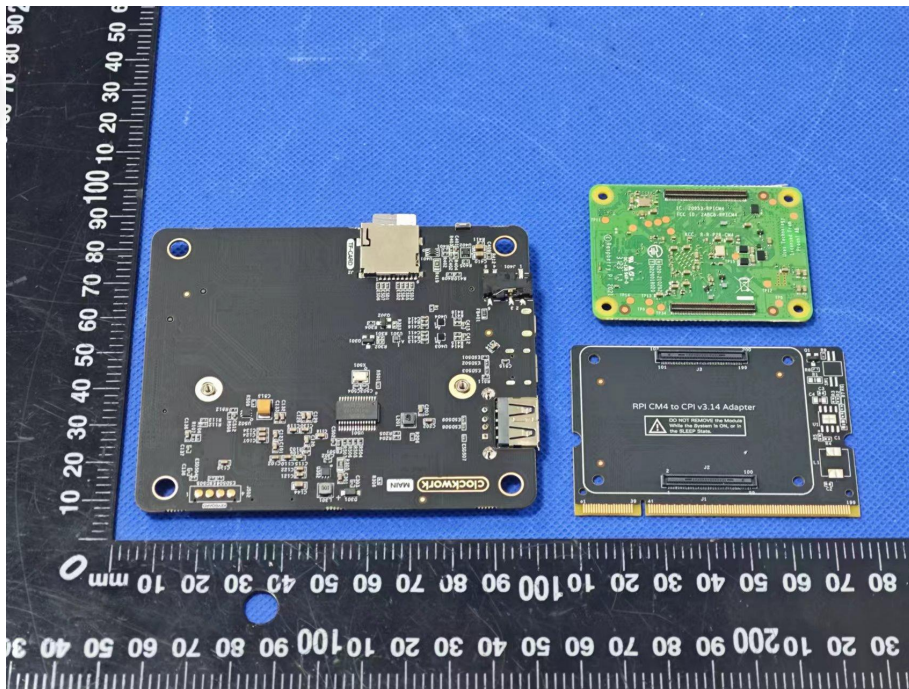

EUT PHOTO(Internal Photos)

Product name: uConsole Open Source Portable Terminal

Model:UC\_CM4B

EUT Photo 1

EUT Photo 2

EUT Photo 3

EUT Photo 4

EUT Photo 5

EUT Photo 6

EUT Photo 7