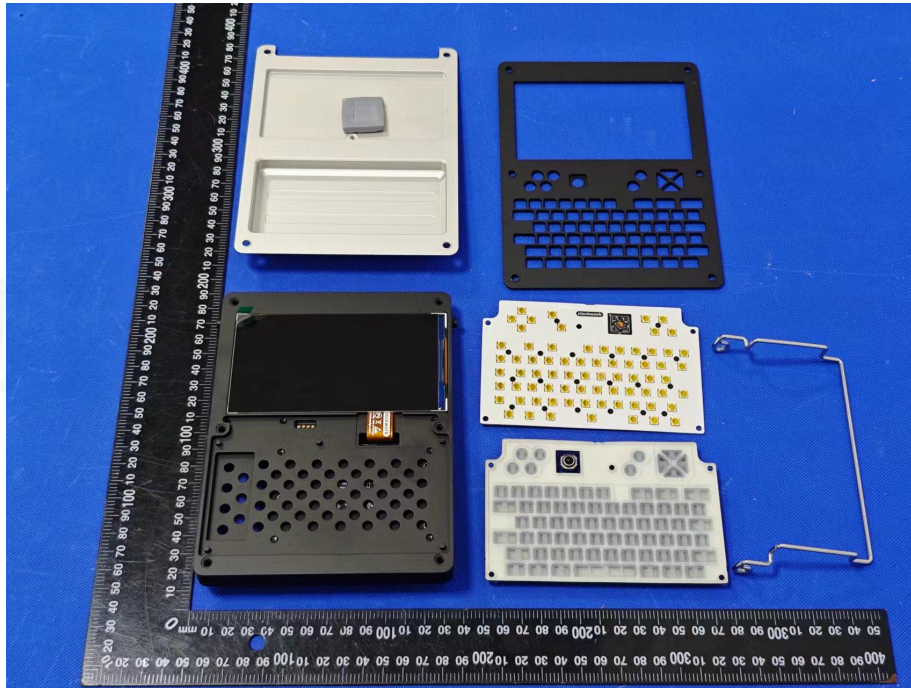

EUT PHOTO(Internal Photos)

Product name: uConsole Open Source Portable Terminal

Model:UC\_CM4B

EUT Photo 1

EUT Photo 2

EUT Photo 3

EUT Photo 4

EUT Photo 5

EUT Photo 6

EUT Photo 7