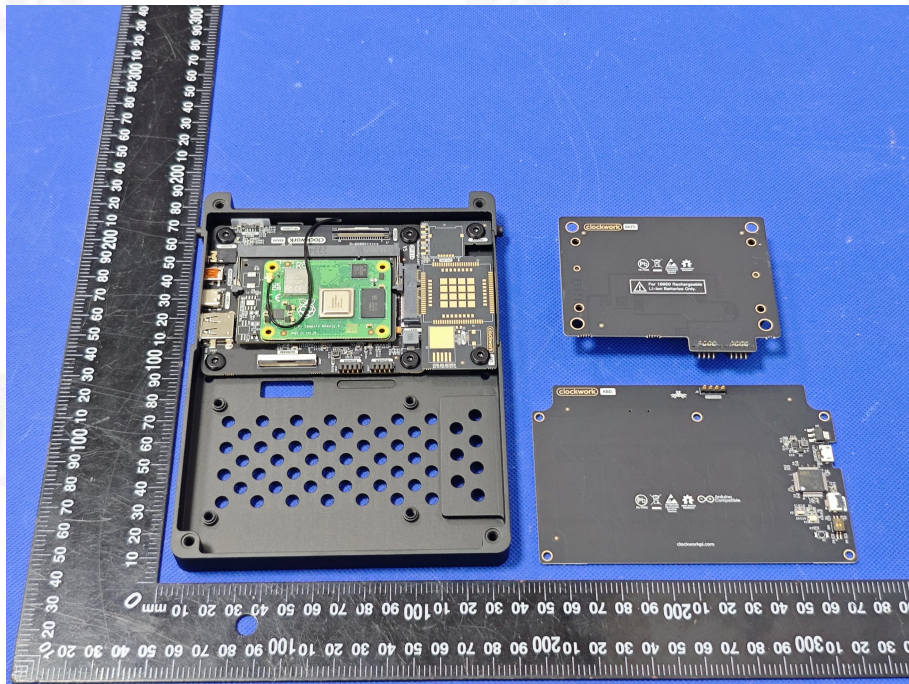

EUT PHOTO(Internal Photos)

Product name: uConsole Open Source Portable Terminal

Model:UC\_CM4B

EUT Photo 1

EUT Photo 2

EUT Photo 3

EUT Photo 4

EUT Photo 5

EUT Photo 6

EUT Photo 7