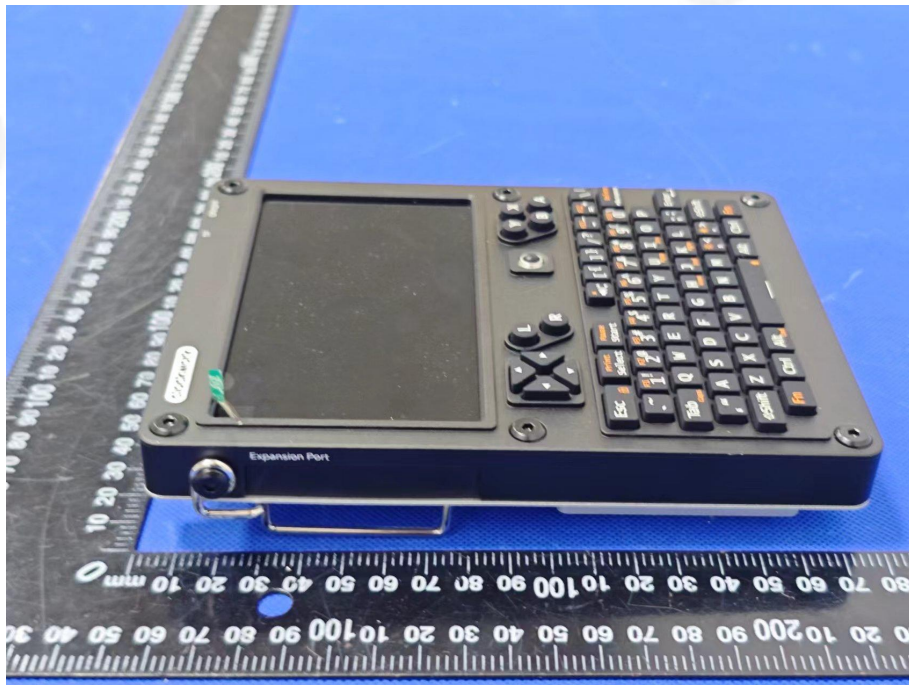

EUT PHOTO(External Photos)

Product name: uConsole Open Source Portable Terminal

Model:UC_CM4B

EUT Photo 1

EUT Photo 2

EUT Photo 3

EUT Photo 4

EUT Photo 5