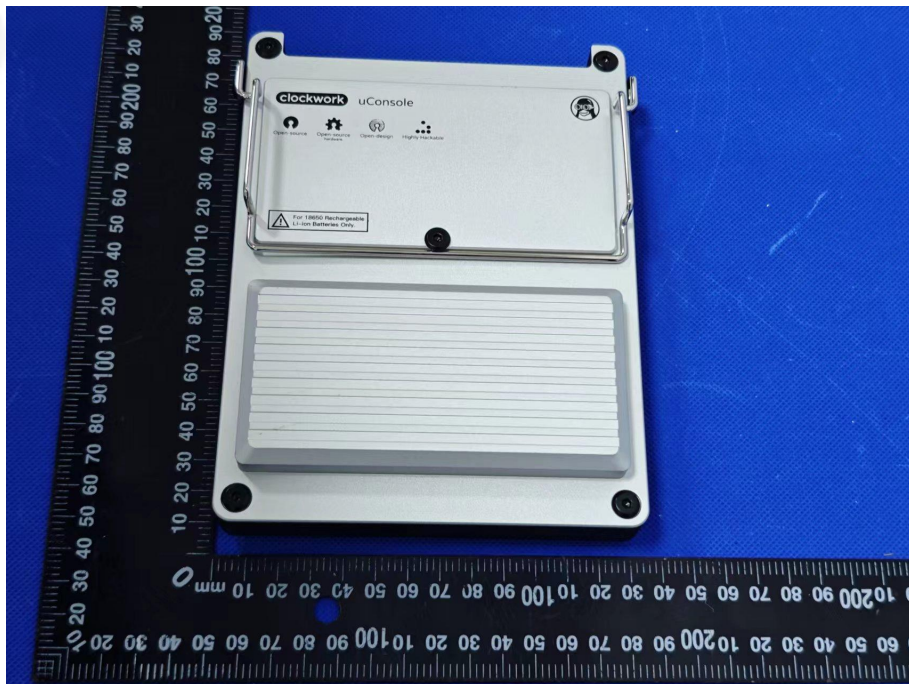

EUT PHOTO(External Photos)

Product name: uConsole Open Source Portable Terminal

Model:UC_CM4B

EUT Photo 1

EUT Photo 2

EUT Photo 3

EUT Photo 4

EUT Photo 5