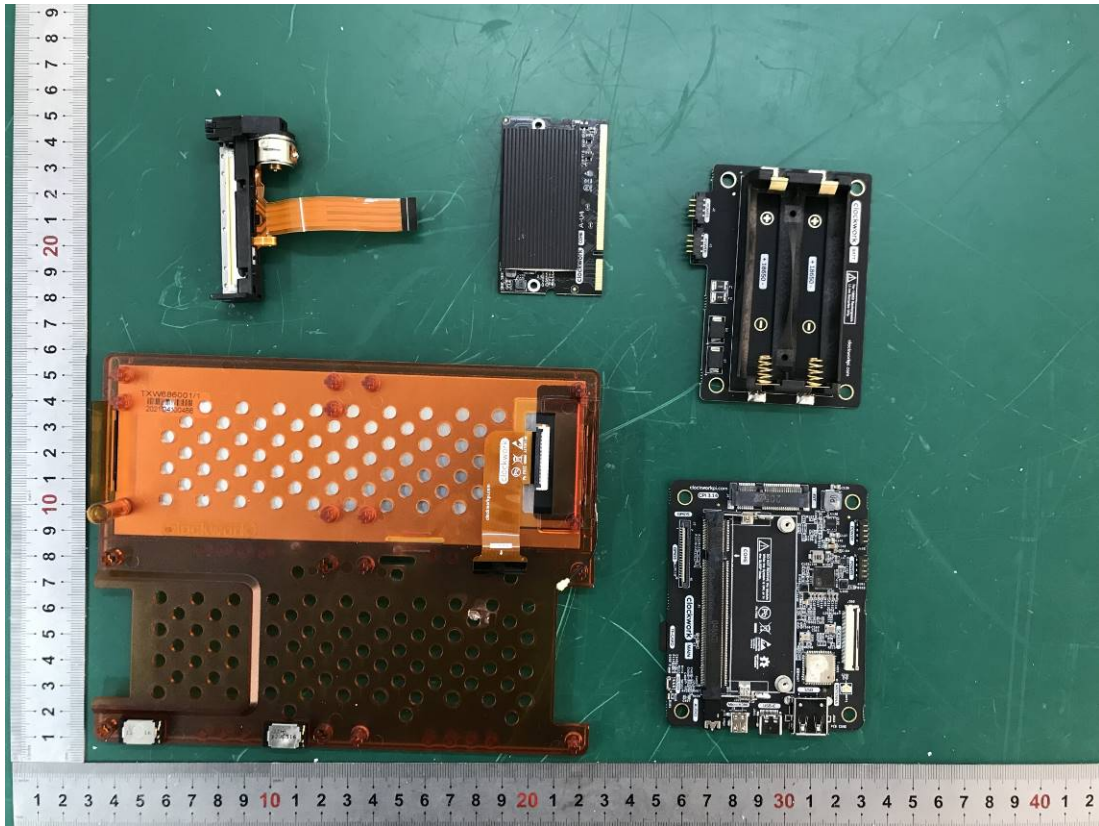

# EXHIBIT C - EUT INTERNAL PHOTOGRAPHS

DT-A04G

Antenna

DT\_0402  
(CPI3.14 H6  
CORE\_V2.0)

DT-A06G

Chip

Chip

Battery

Chip