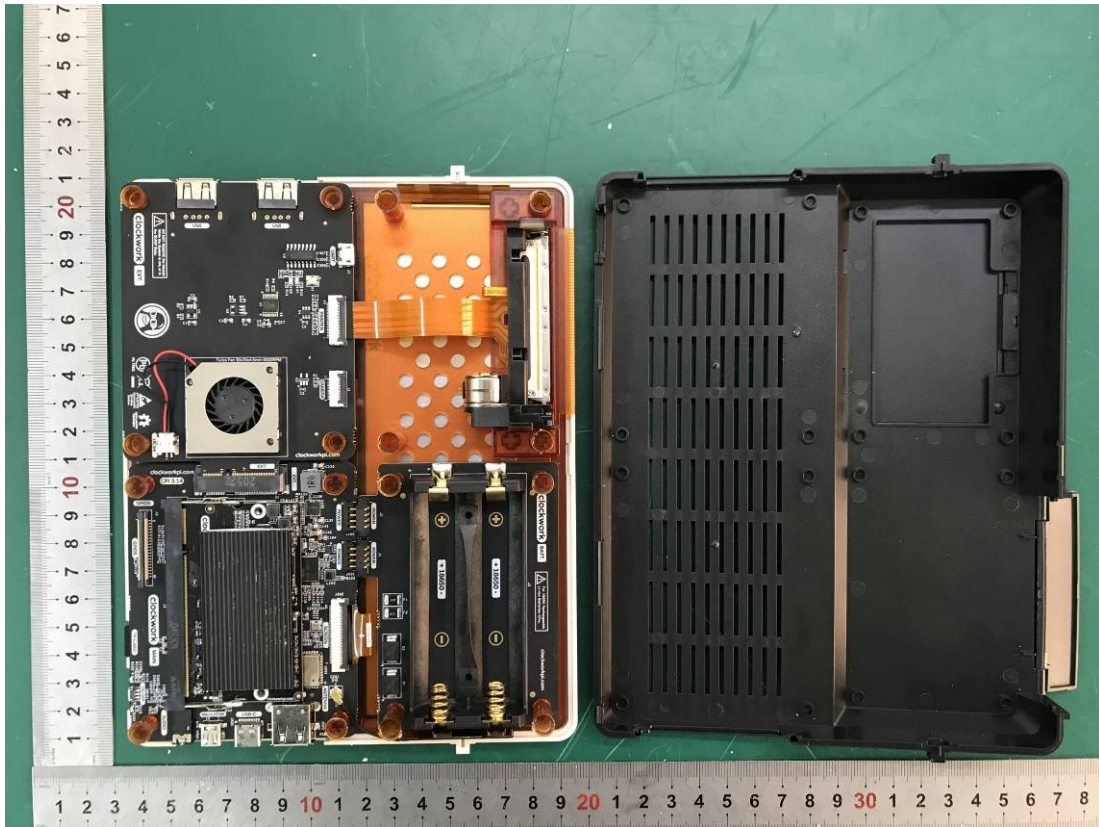

# EXHIBIT C - EUT INTERNAL PHOTOGRAPHS

DT-A04G

Antenna

DT\_0402  
(CPI3.14 H6  
CORE\_V2.0)

DT-A06G

Chip

Chip

Battery

Chip