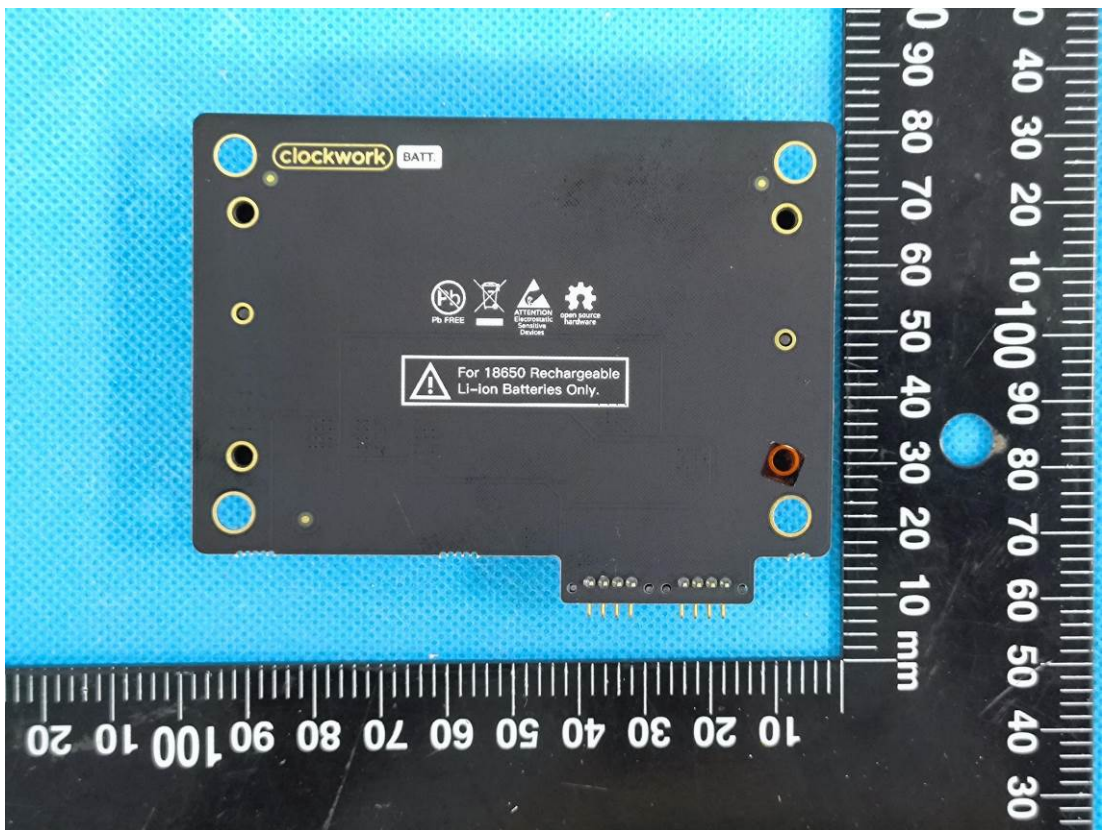

# EXHIBIT C - EUT INTERNAL PHOTOGRAPHS

DT-A04G

Antenna

DT\_0402  
(CPI3.14 H6  
CORE\_V2.0)

DT-A06G

Chip

Chip

Battery

Chip