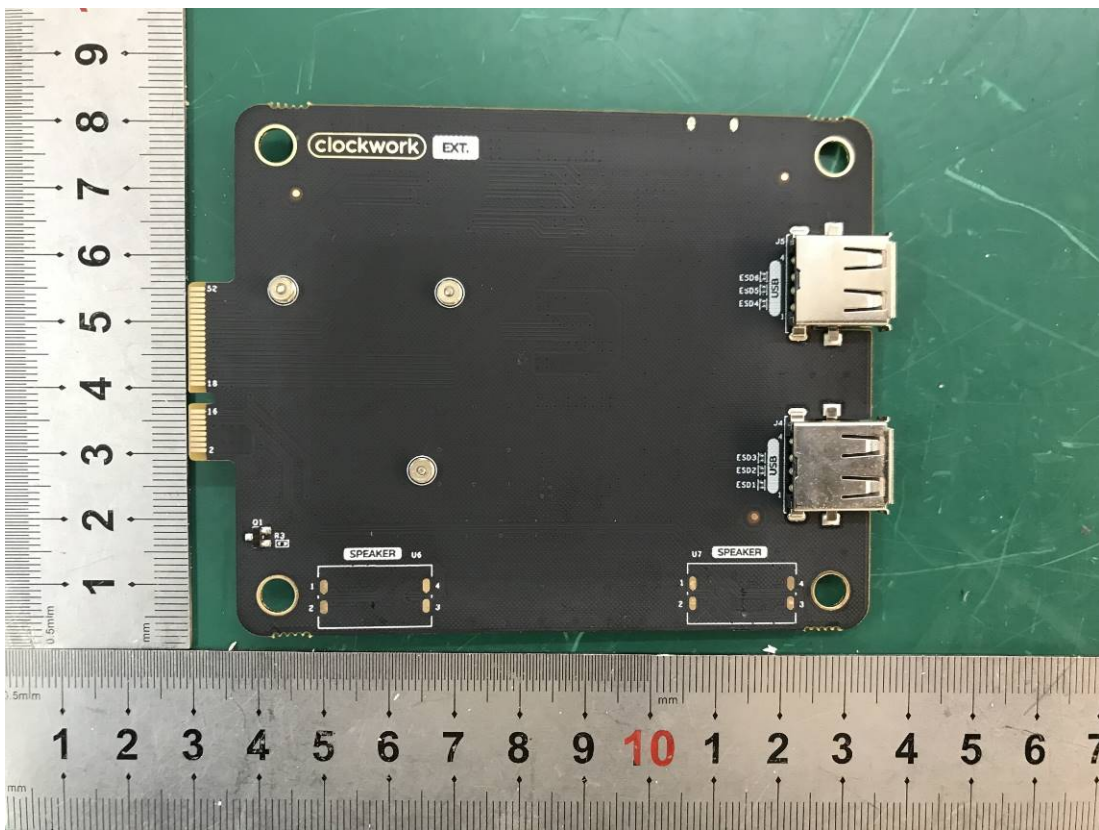

# EXHIBIT C - EUT INTERNAL PHOTOGRAPHS

DT-A04G

Antenna

DT\_0402  
(CPI3.14 H6  
CORE\_V2.0)

DT-A06G

Chip

Chip

Battery

Chip