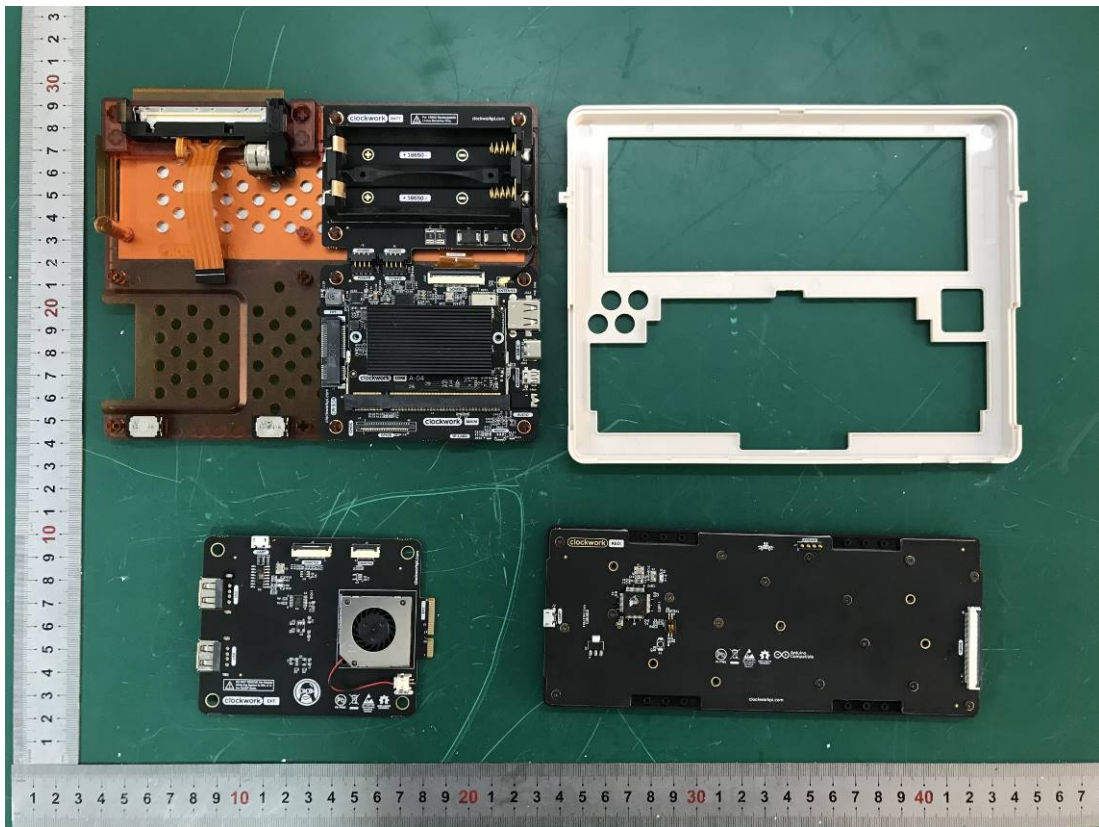

# EXHIBIT C - EUT INTERNAL PHOTOGRAPHS

DT-A04G

Antenna

DT\_0402  
(CPI3.14 H6  
CORE\_V2.0)

DT-A06G

Chip

Chip

Battery

Chip