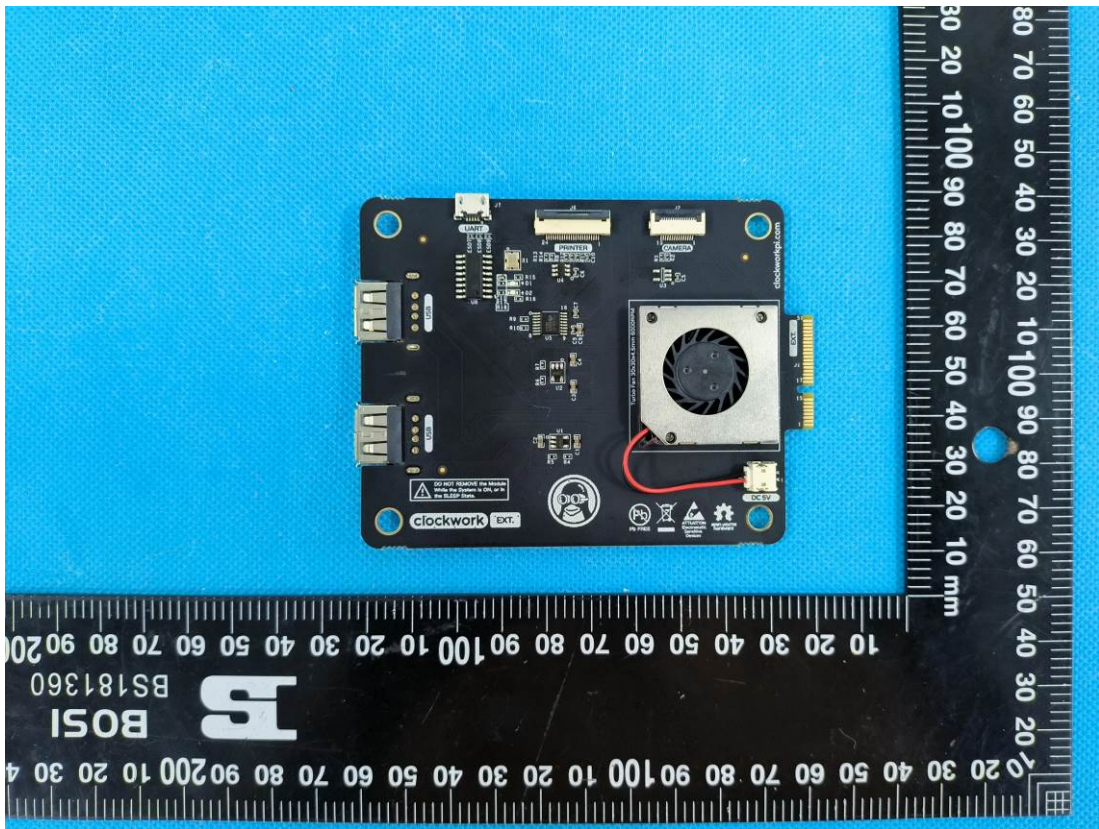

# EXHIBIT C - EUT INTERNAL PHOTOGRAPHS

DT-A04G

Antenna

DT\_0402  
(CPI3.14 H6  
CORE\_V2.0)

DT-A06G

Chip

Chip

Battery

Chip