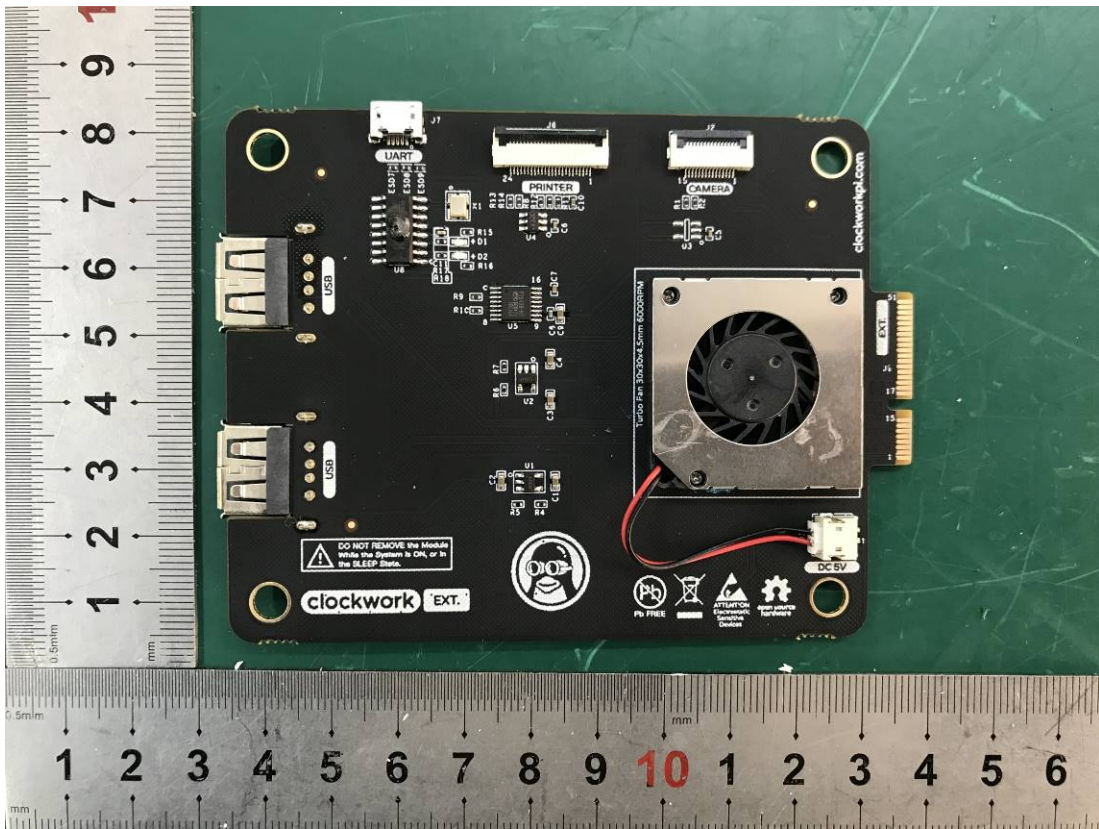

# EXHIBIT C - EUT INTERNAL PHOTOGRAPHS

DT-A04G

Antenna

DT\_0402  
(CPI3.14 H6  
CORE\_V2.0)

DT-A06G

Chip

Chip

Battery

Chip