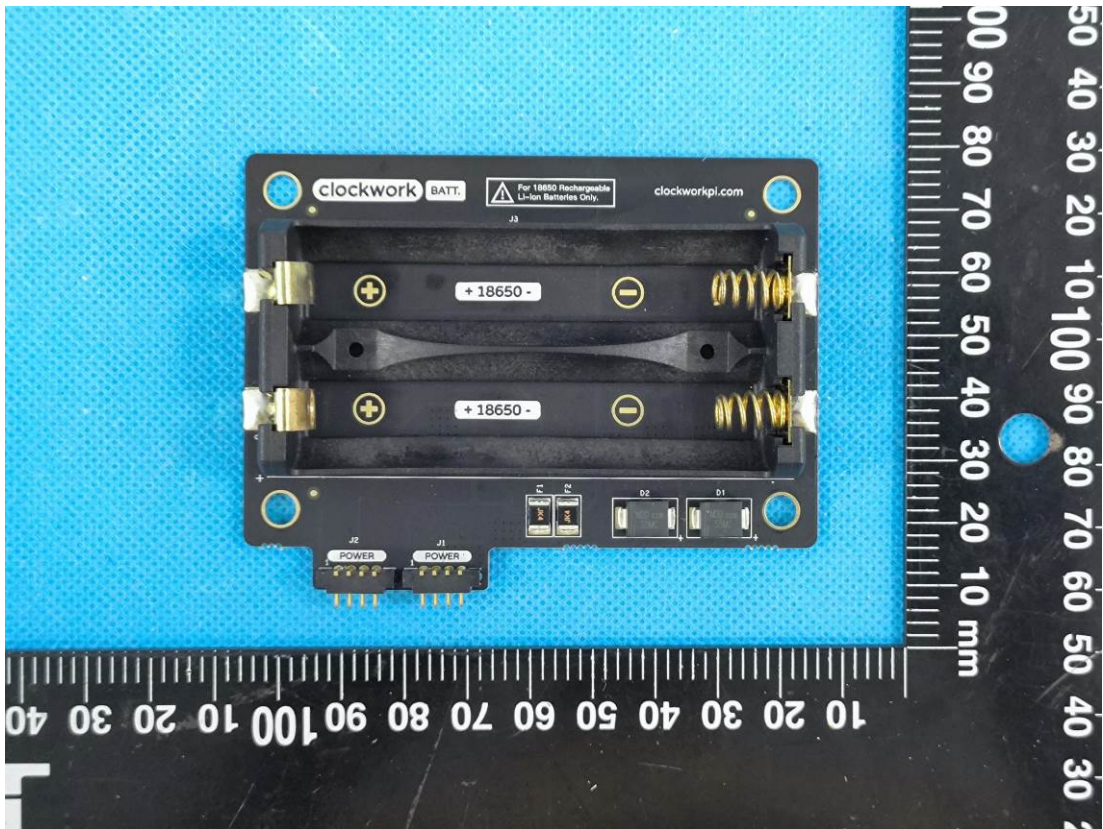

# EXHIBIT C - EUT INTERNAL PHOTOGRAPHS

DT-A04G

Antenna

DT\_0402  
(CPI3.14 H6  
CORE\_V2.0)

DT-A06G

Chip

Chip

Battery

Chip