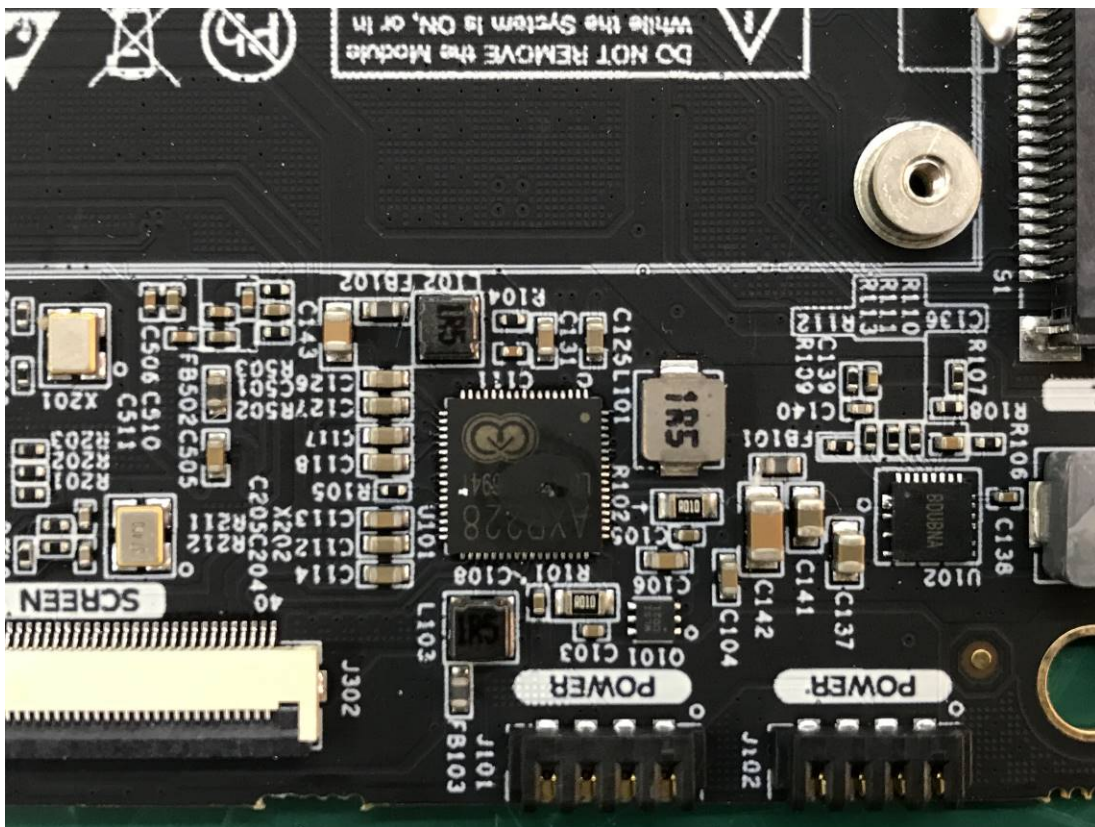

# EXHIBIT C - EUT INTERNAL PHOTOGRAPHS

DT-A04G

Antenna

DT\_0402  
(CPI3.14 H6  
CORE\_V2.0)

DT-A06G

Chip

Chip

Battery

Chip