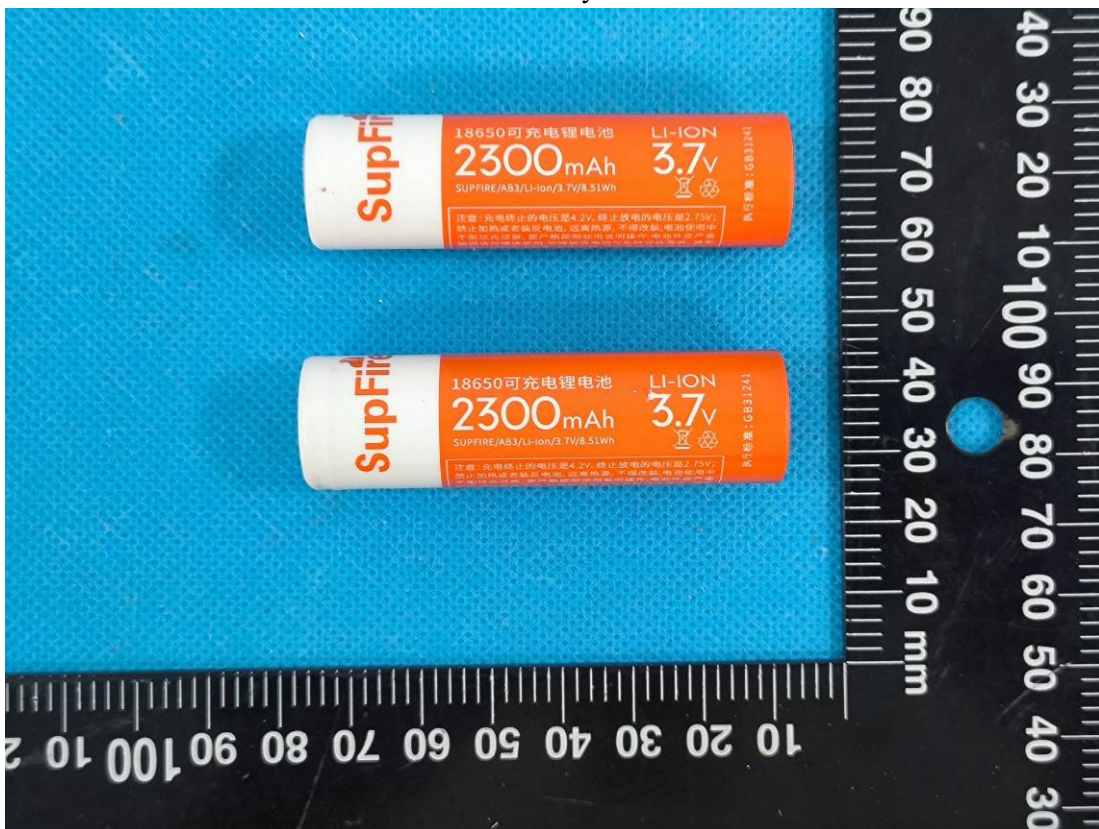

# EXHIBIT C - EUT INTERNAL PHOTOGRAPHS

DT-A04G

Antenna

DT\_0402  
(CPI3.14 H6  
CORE\_V2.0)

DT-A06G

Chip

Chip

Battery

Chip