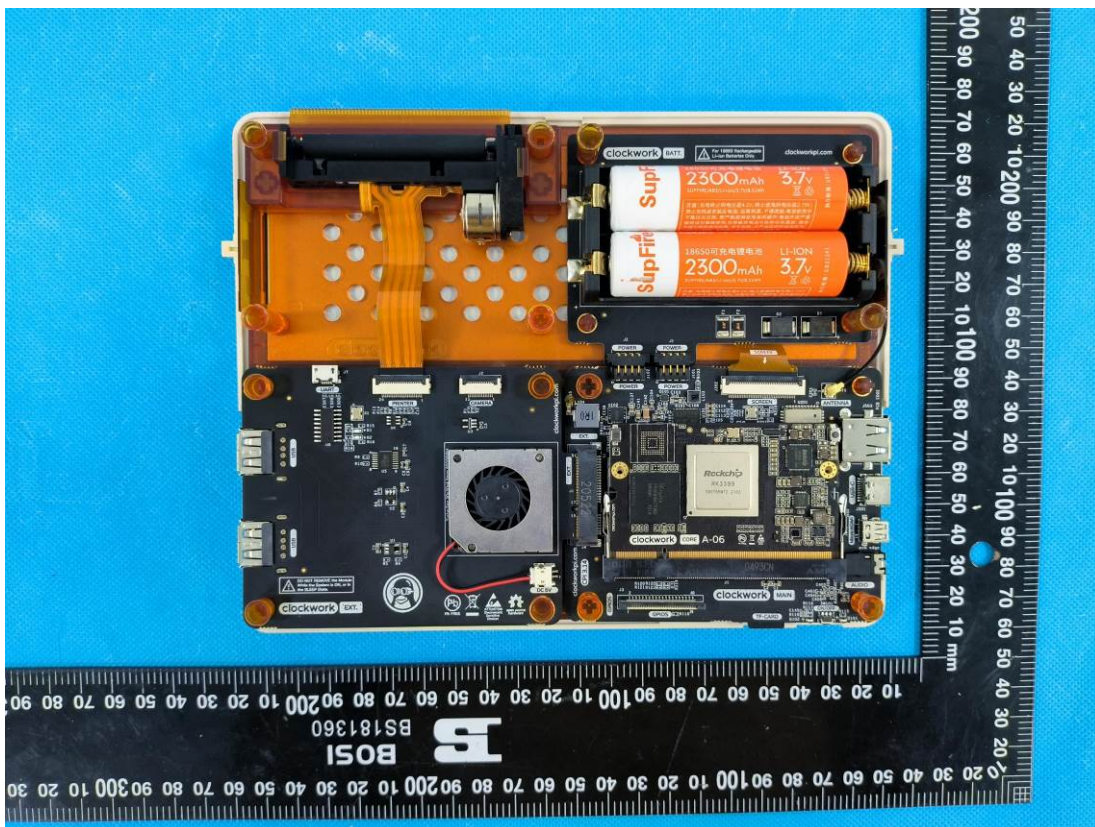

# EXHIBIT C - EUT INTERNAL PHOTOGRAPHS

DT-A04G

Antenna

DT\_0402  
(CPI3.14 H6  
CORE\_V2.0)

DT-A06G

Chip

Chip

Battery

Chip