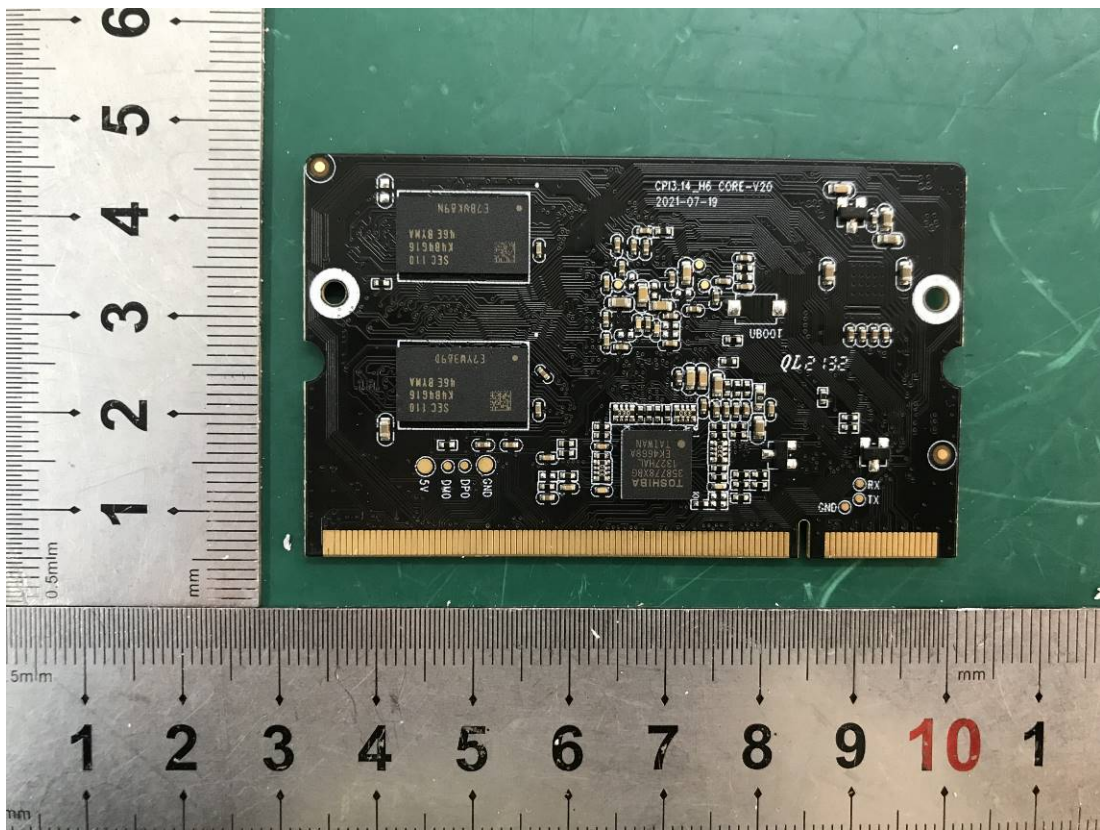

# EXHIBIT C - EUT INTERNAL PHOTOGRAPHS

DT-A04G

Antenna

DT\_0402  
(CPI3.14 H6  
CORE\_V2.0)

DT-A06G

Chip

Chip

Battery

Chip