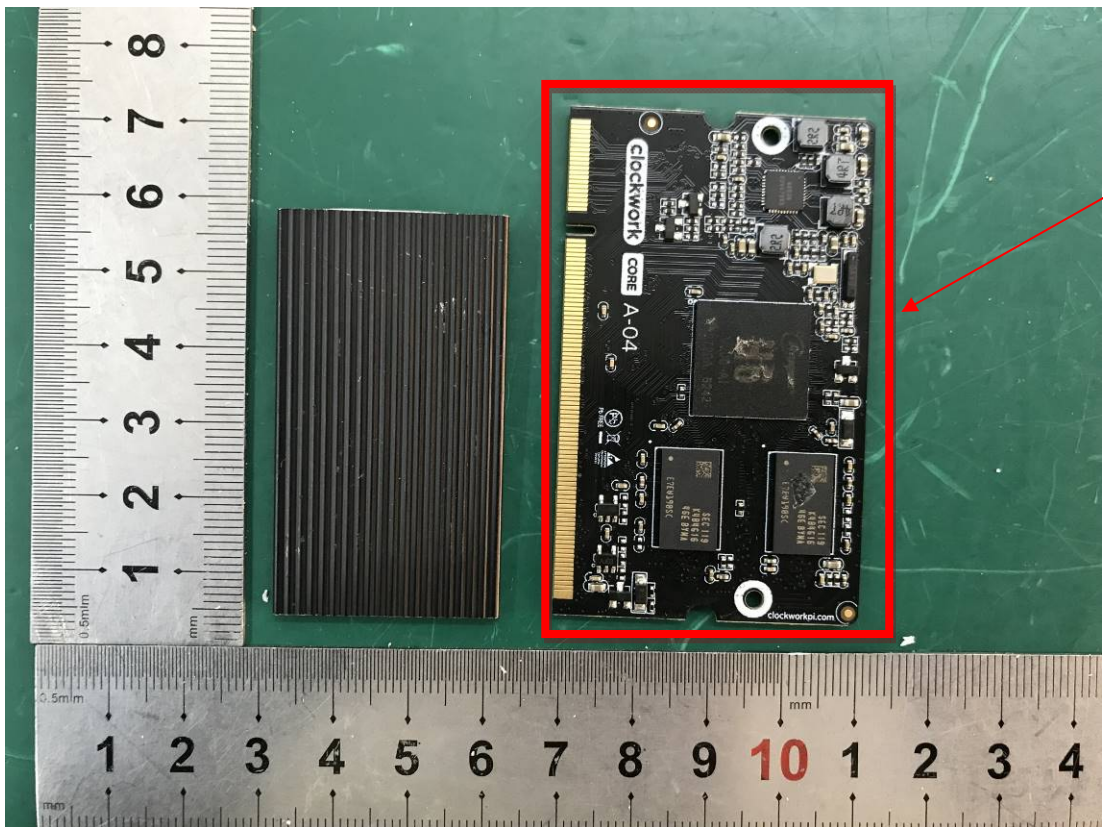

# EXHIBIT C - EUT INTERNAL PHOTOGRAPHS

DT-A04G

Antenna

DT\_0402  
(CPI3.14 H6  
CORE\_V2.0)

DT-A06G

Chip

Chip

Battery

Chip