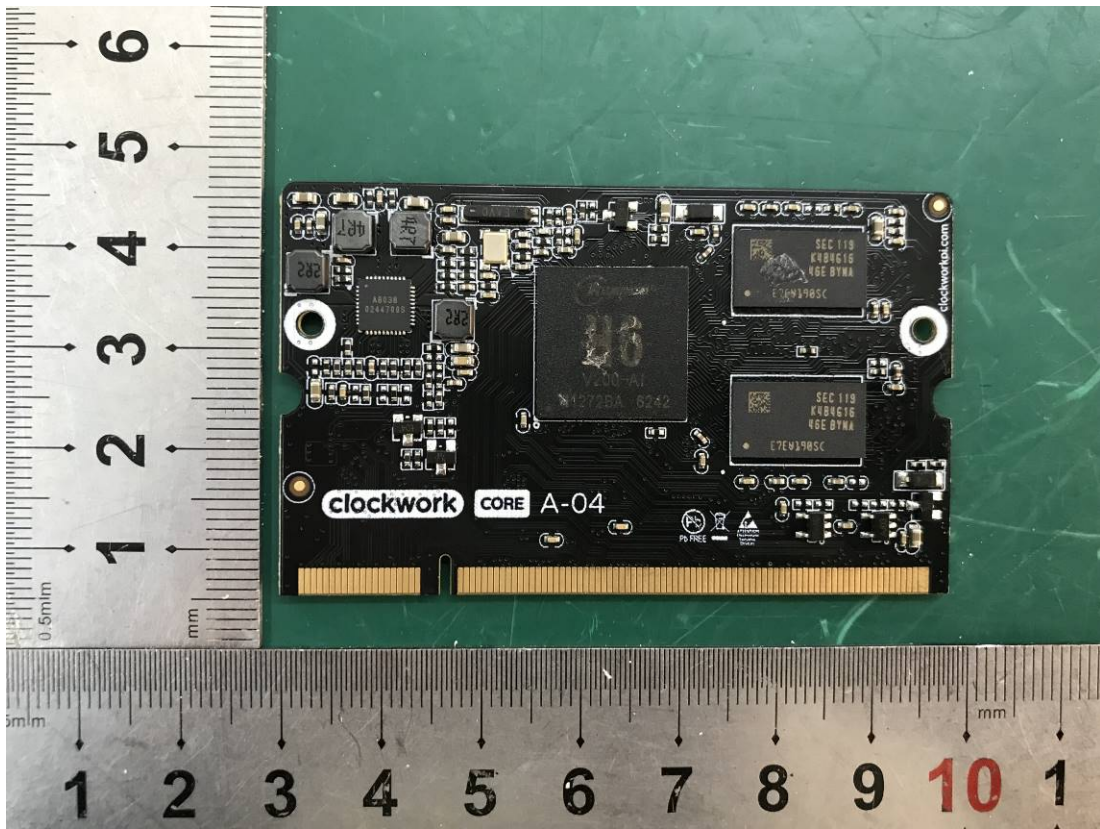

# EXHIBIT C - EUT INTERNAL PHOTOGRAPHS

DT-A04G

Antenna

DT\_0402  
(CPI3.14 H6  
CORE\_V2.0)

DT-A06G

Chip

Chip

Battery

Chip