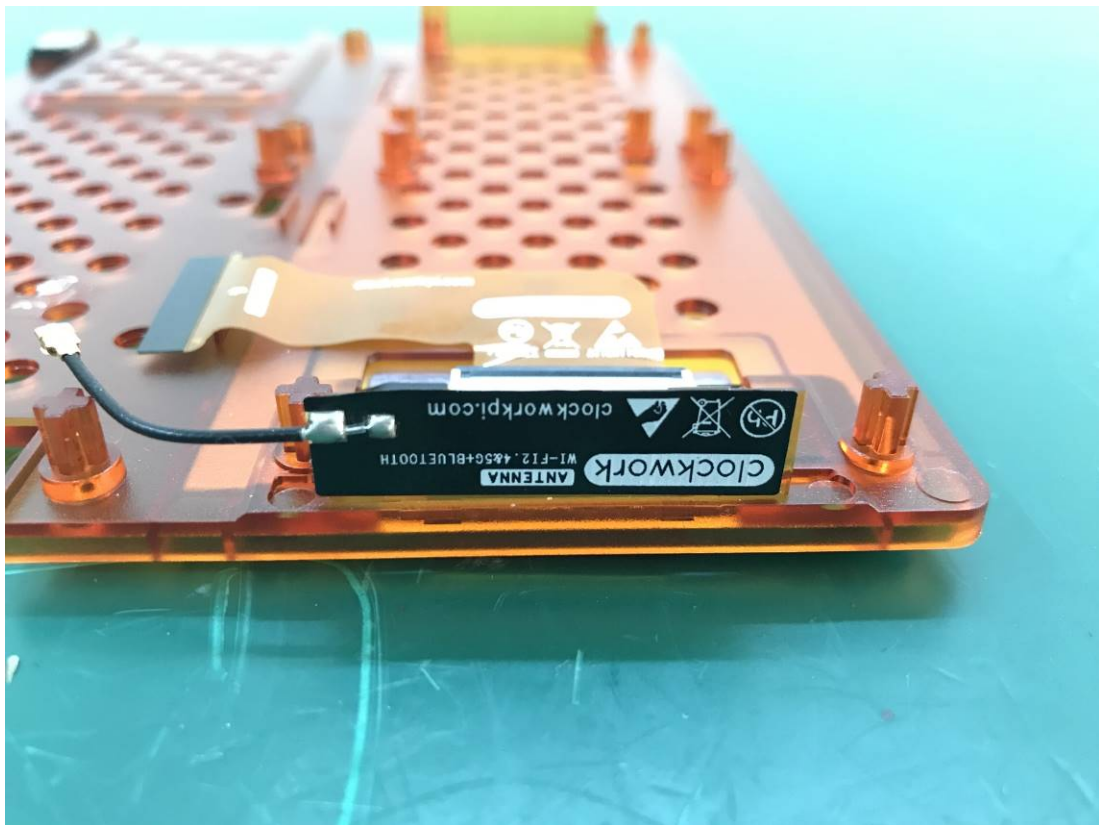

# EXHIBIT C - EUT INTERNAL PHOTOGRAPHS

DT-A04G

Antenna

DT\_0402  
(CPI3.14 H6  
CORE\_V2.0)

DT-A06G

Chip

Chip

Battery

Chip