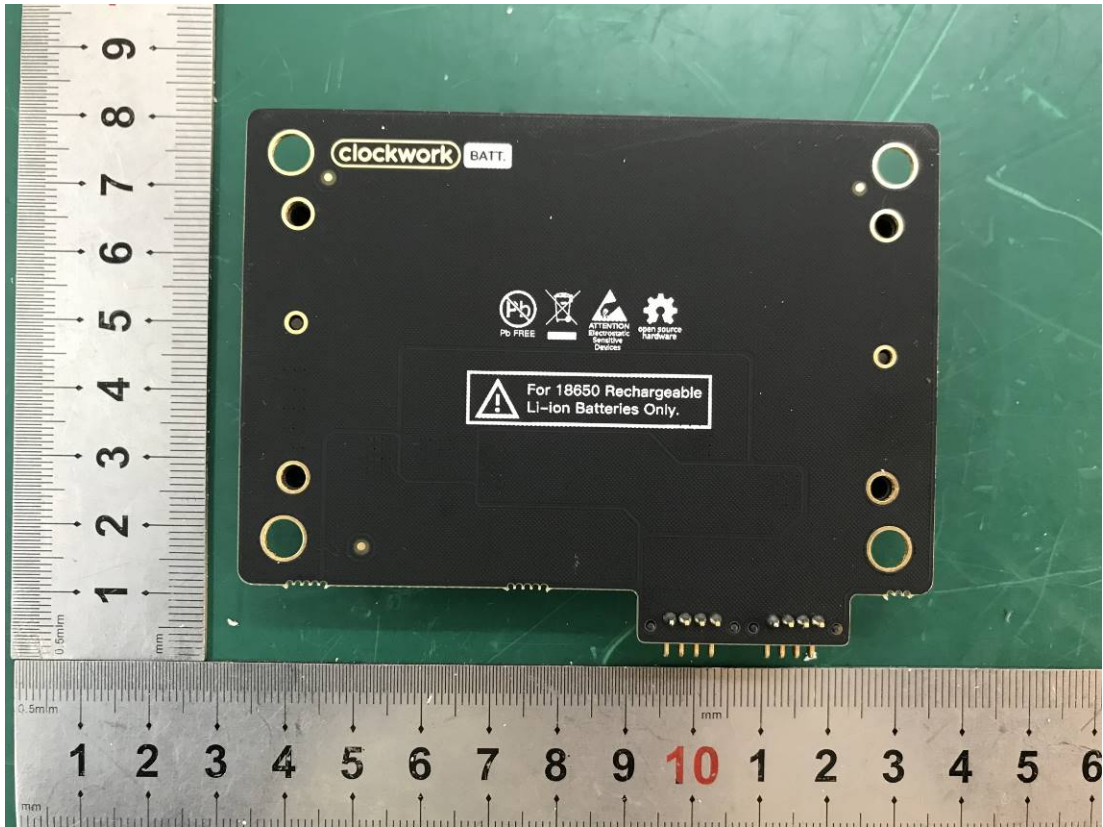

# EXHIBIT C - EUT INTERNAL PHOTOGRAPHS

DT-A04G

Antenna

DT\_0402  
(CPI3.14 H6  
CORE\_V2.0)

DT-A06G

Chip

Chip

Battery

Chip