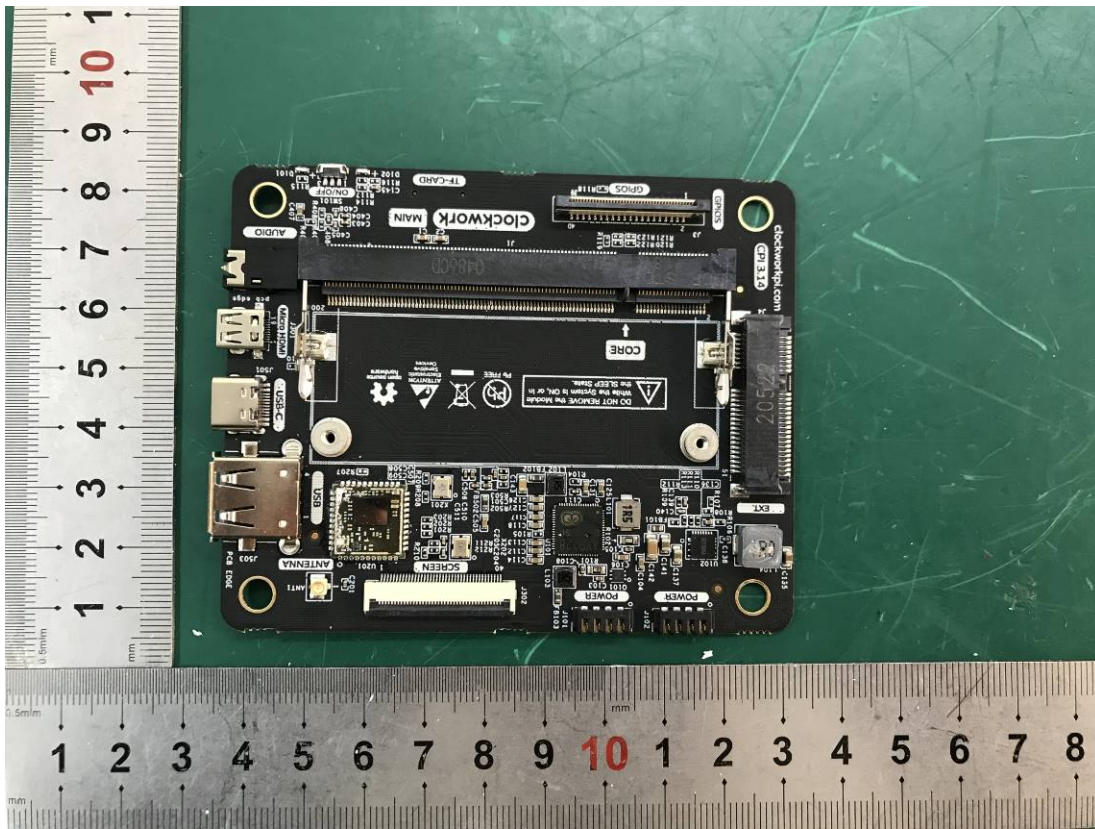

# EXHIBIT C - EUT INTERNAL PHOTOGRAPHS

DT-A04G

Antenna

DT\_0402  
(CPI3.14 H6  
CORE\_V2.0)

DT-A06G

Chip

Chip

Battery

Chip