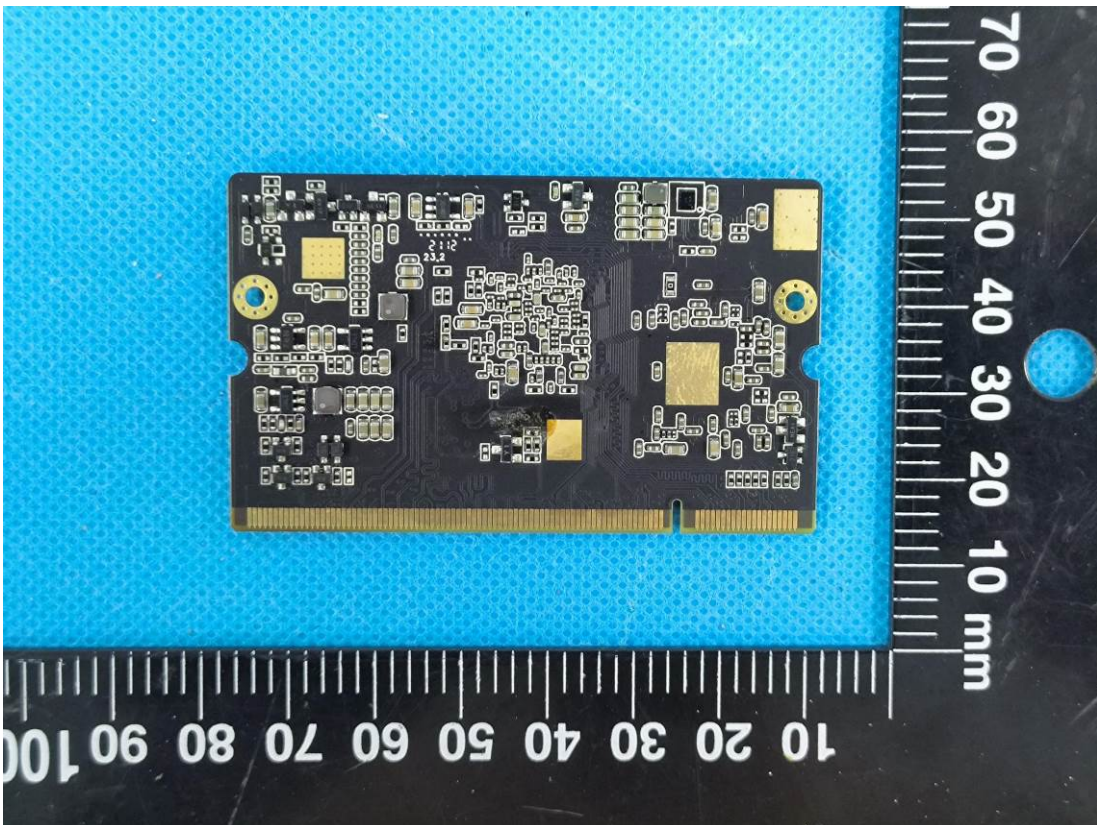

# EXHIBIT C - EUT INTERNAL PHOTOGRAPHS

DT-A04G

Antenna

DT\_0402  
(CPI3.14 H6  
CORE\_V2.0)

DT-A06G

Chip

Chip

Battery

Chip