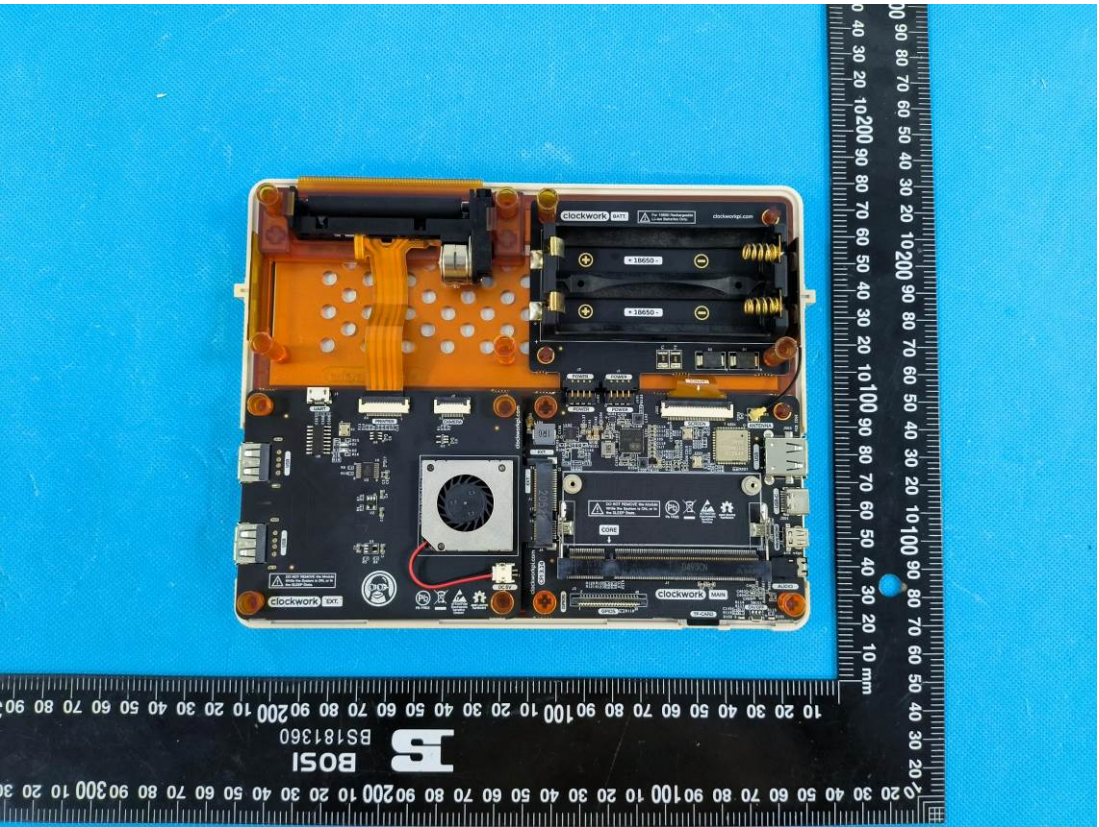

# EXHIBIT C - EUT INTERNAL PHOTOGRAPHS

DT-A04G

Antenna

DT\_0402  
(CPI3.14 H6  
CORE\_V2.0)

DT-A06G

Chip

Chip

Battery

Chip