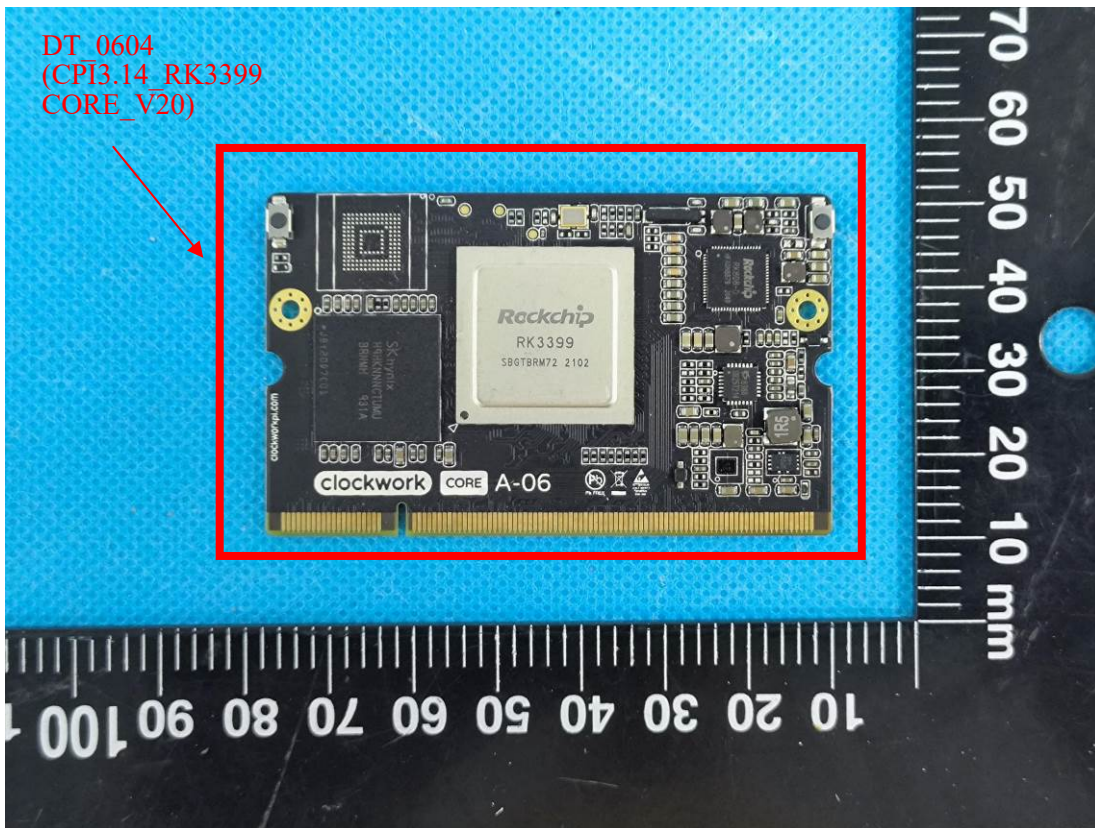

# EXHIBIT C - EUT INTERNAL PHOTOGRAPHS

DT-A04G

Antenna

DT\_0402  
(CPI3.14 H6  
CORE\_V2.0)

DT-A06G

Chip

Chip

Battery

Chip