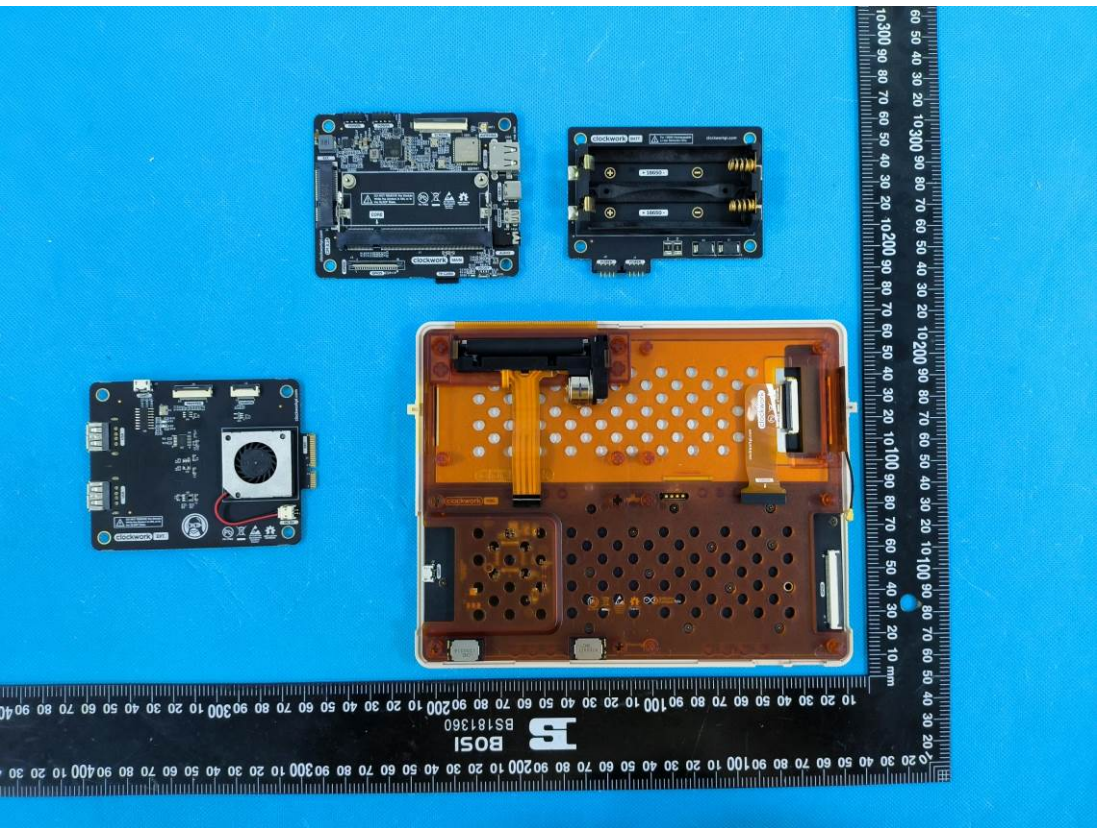

# EXHIBIT C - EUT INTERNAL PHOTOGRAPHS

DT-A04G

Antenna

DT\_0402  
(CPI3.14 H6  
CORE\_V2.0)

DT-A06G

Chip

Chip

Battery

Chip