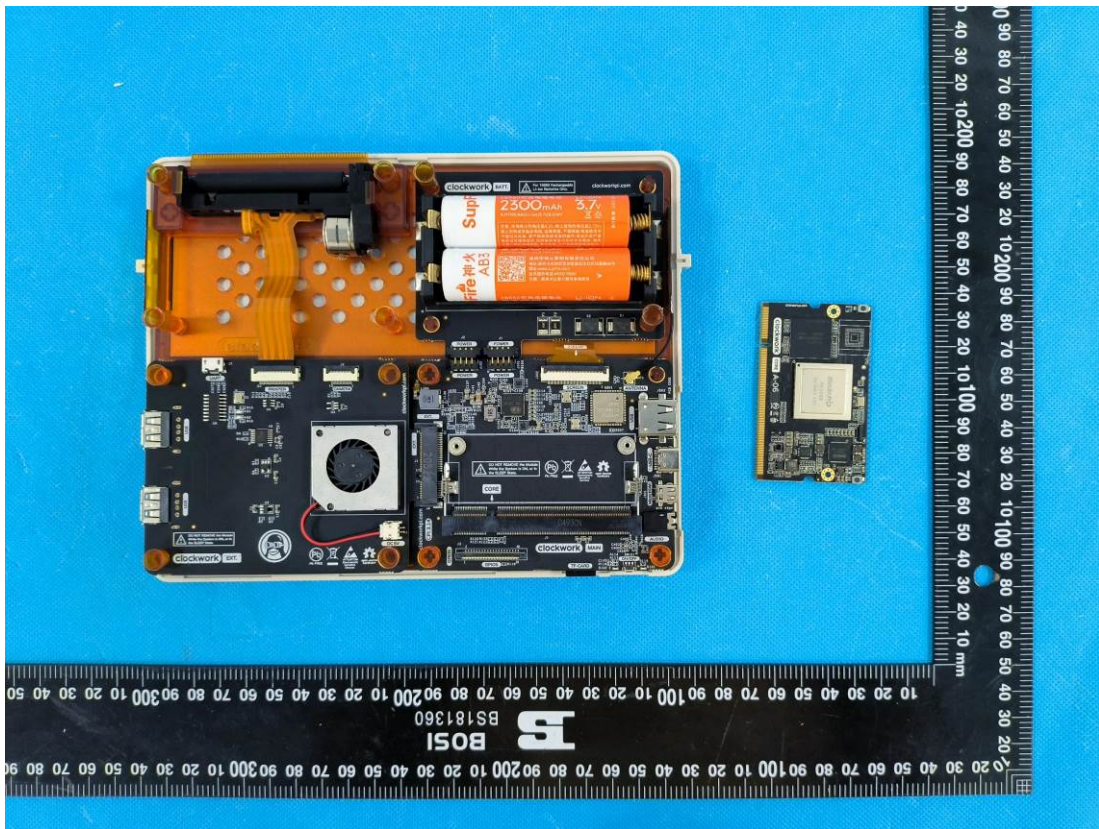

# EXHIBIT C - EUT INTERNAL PHOTOGRAPHS

DT-A04G

Antenna

DT\_0402  
(CPI3.14 H6  
CORE\_V2.0)

DT-A06G

Chip

Chip

Battery

Chip