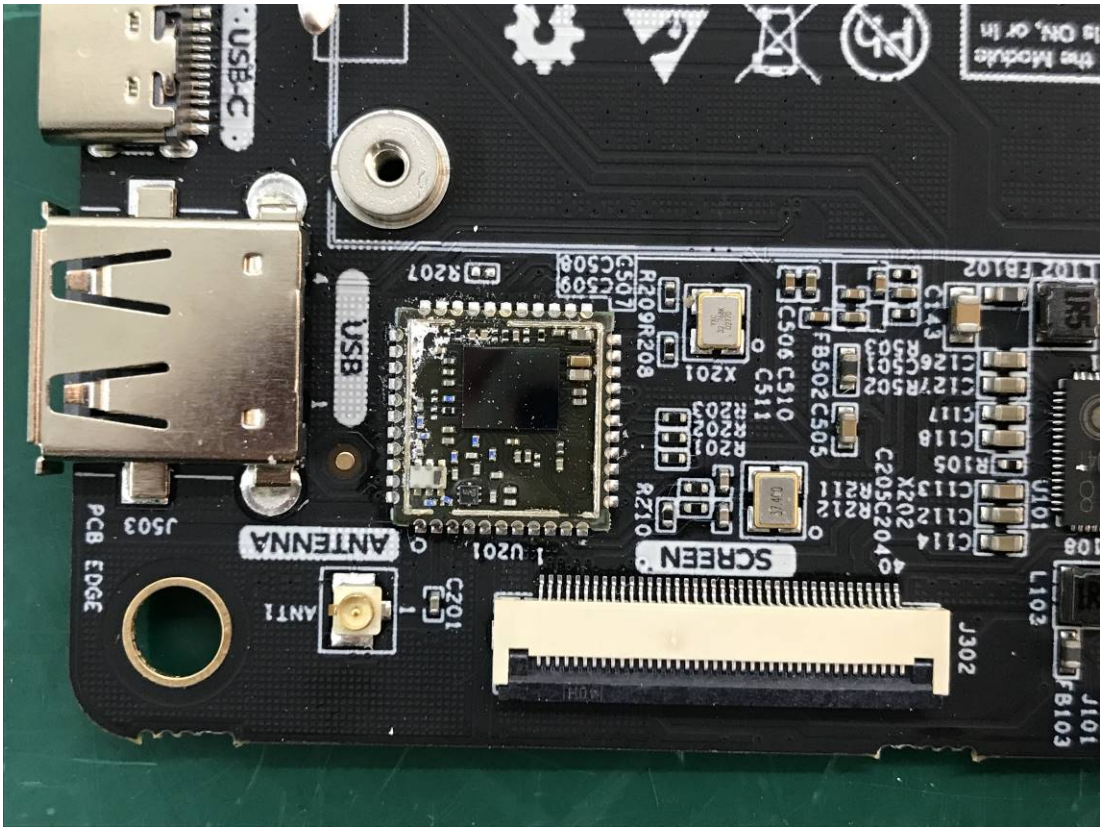

# EXHIBIT C - EUT INTERNAL PHOTOGRAPHS

DT-A04G

Antenna

DT\_0402  
(CPI3.14 H6  
CORE\_V2.0)

DT-A06G

Chip

Chip

Battery

Chip