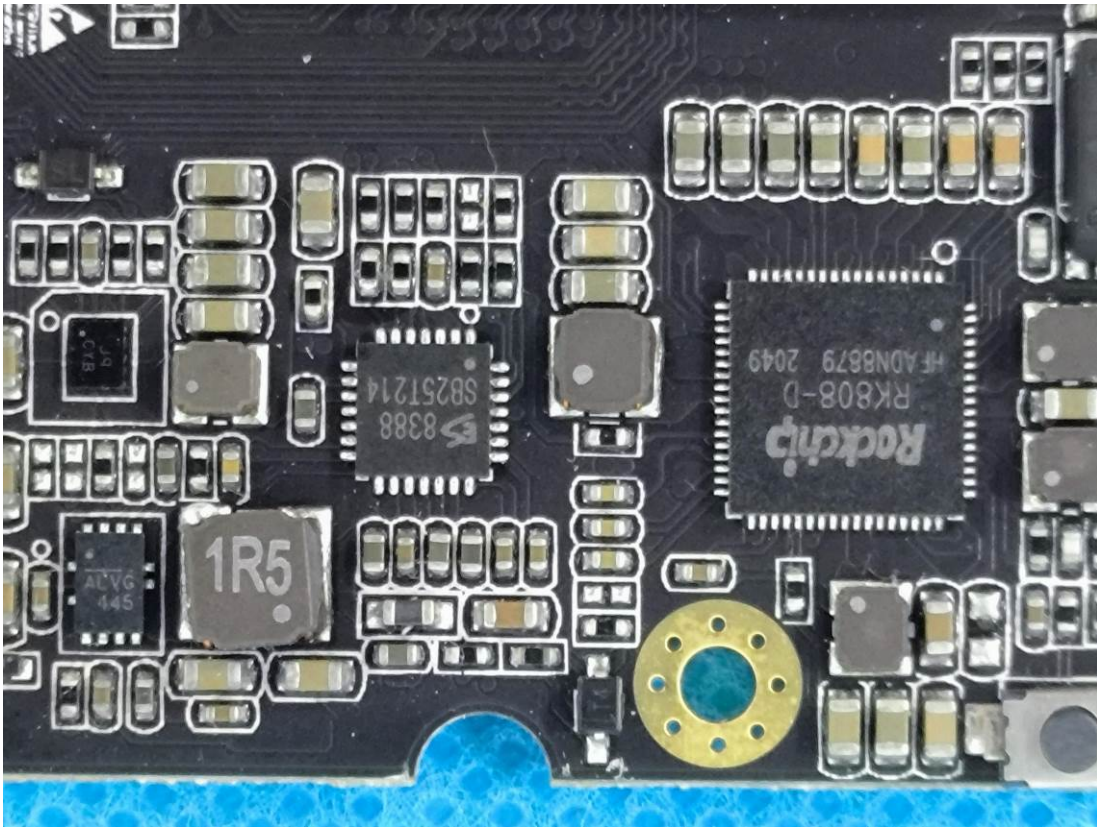

# EXHIBIT C - EUT INTERNAL PHOTOGRAPHS

DT-A04G

Antenna

DT\_0402  
(CPI3.14 H6  
CORE\_V2.0)

DT-A06G

Chip

Chip

Battery

Chip