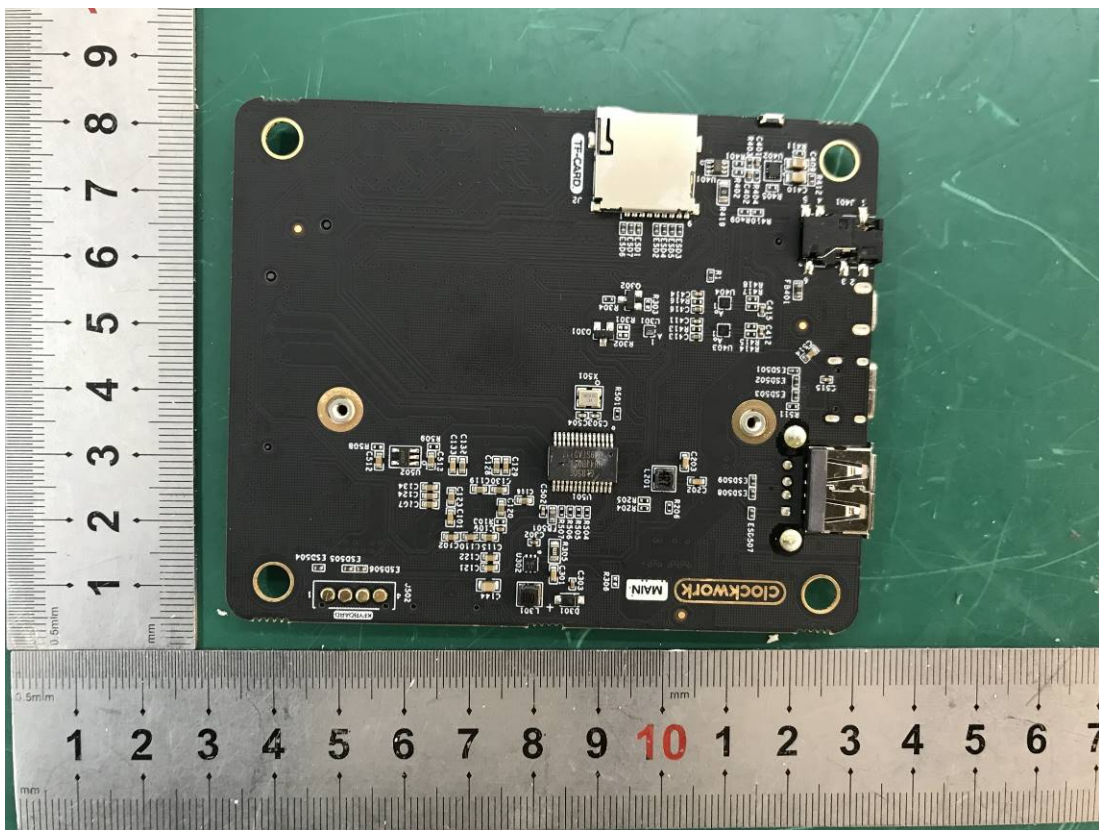

# EXHIBIT C - EUT INTERNAL PHOTOGRAPHS

DT-A04G

Antenna

DT\_0402  
(CPI3.14 H6  
CORE\_V2.0)

DT-A06G

Chip

Chip

Battery

Chip