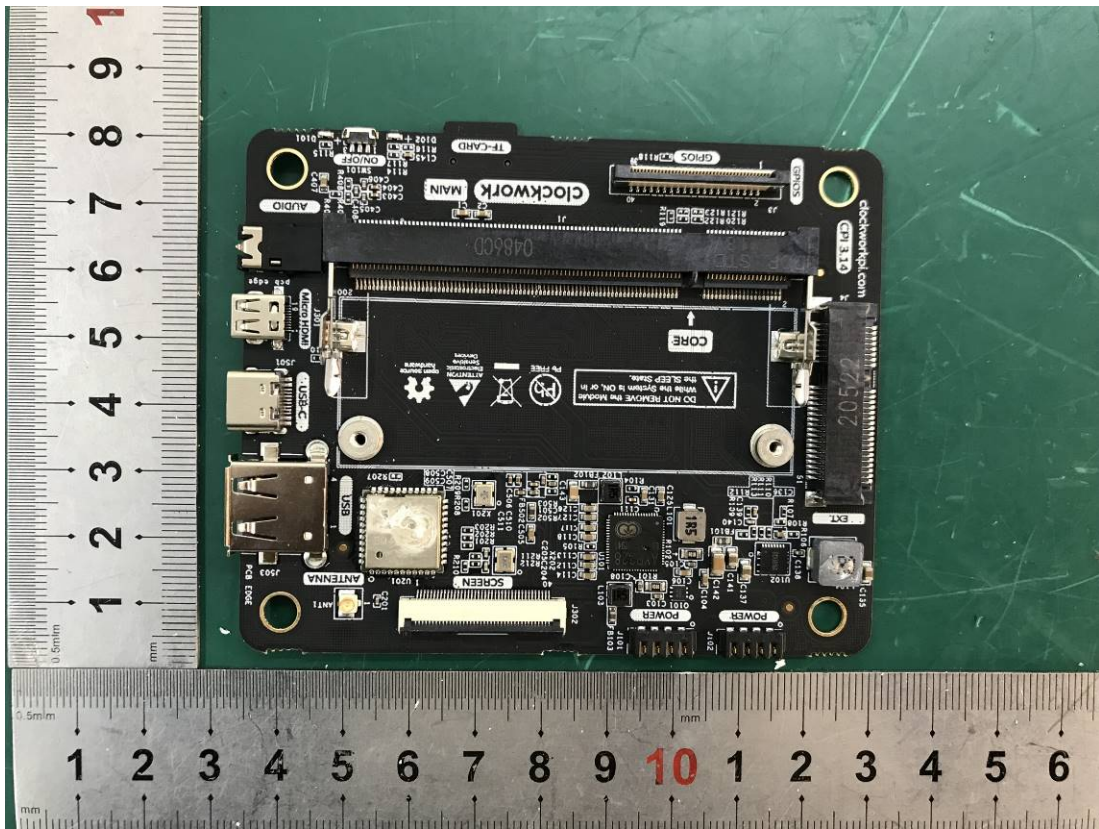

# EXHIBIT C - EUT INTERNAL PHOTOGRAPHS

DT-A04G

Antenna

DT\_0402  
(CPI3.14 H6  
CORE\_V2.0)

DT-A06G

Chip

Chip

Battery

Chip