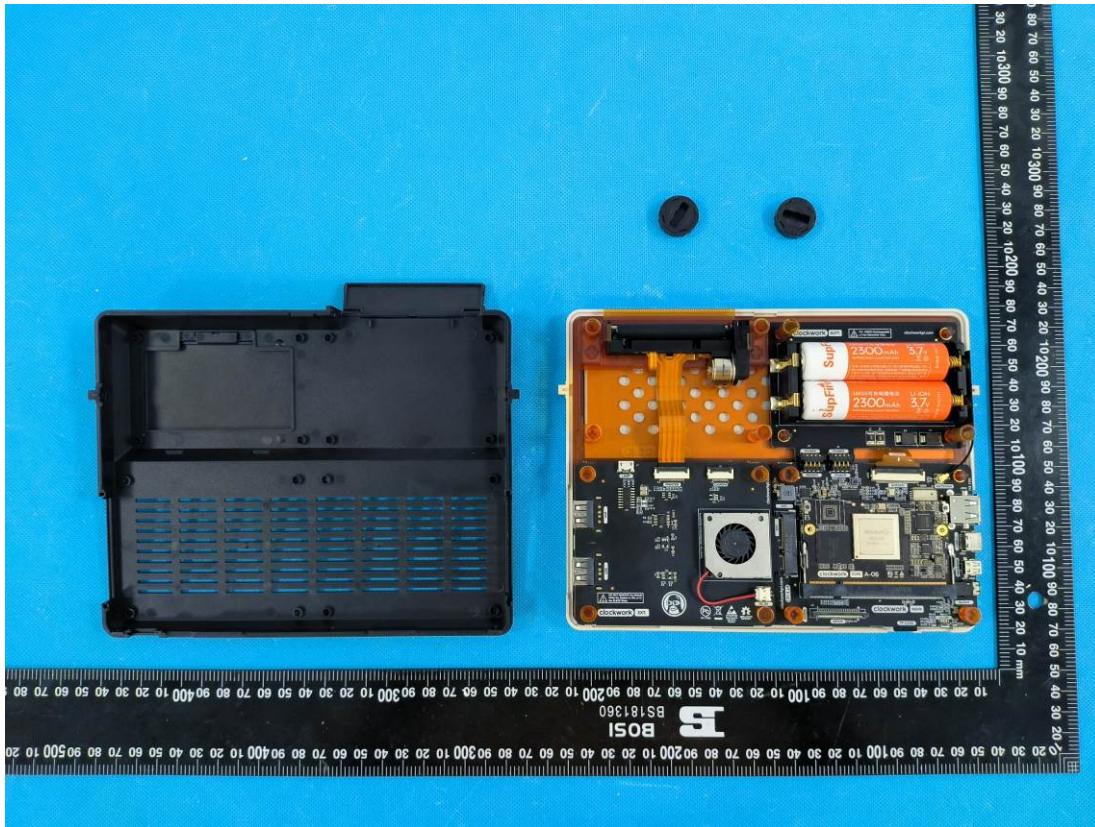

# EXHIBIT C - EUT INTERNAL PHOTOGRAPHS

DT-A04G

Antenna

DT\_0402  
(CPI3.14 H6  
CORE\_V2.0)

DT-A06G

Chip

Chip

Battery

Chip