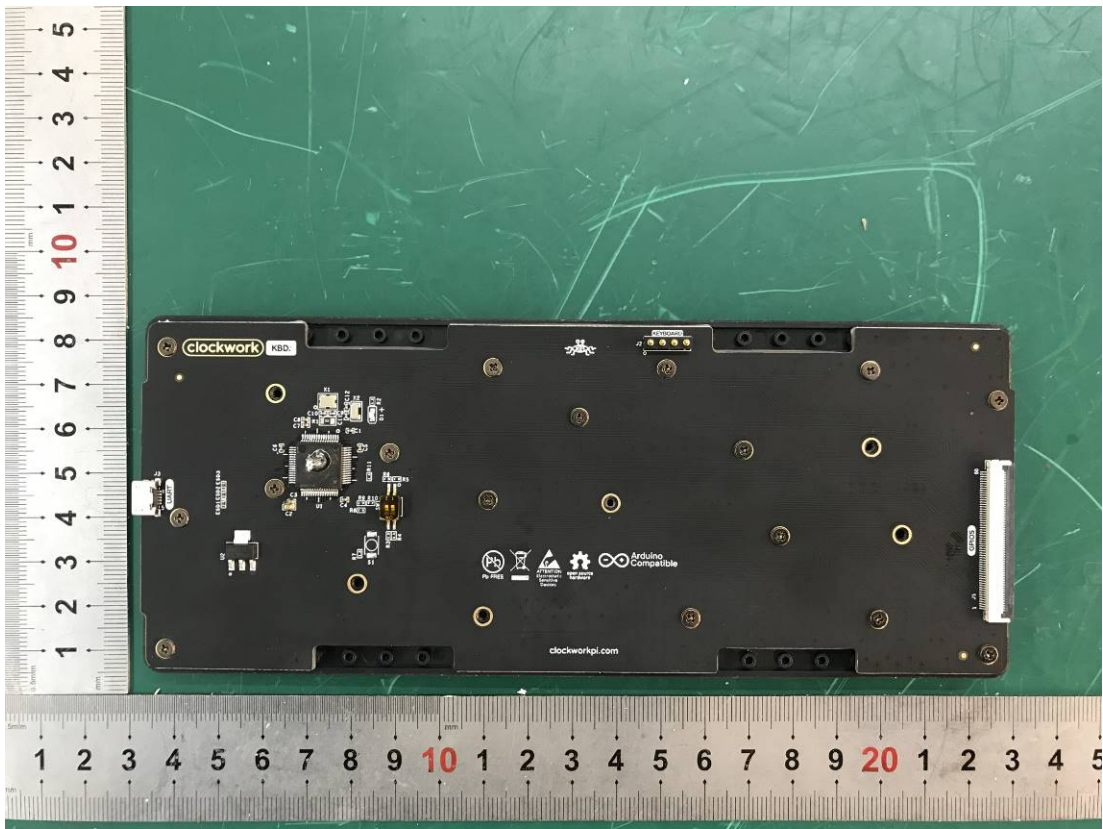

# EXHIBIT C - EUT INTERNAL PHOTOGRAPHS

DT-A04G

Antenna

DT\_0402  
(CPI3.14 H6  
CORE\_V2.0)

DT-A06G

Chip

Chip

Battery

Chip