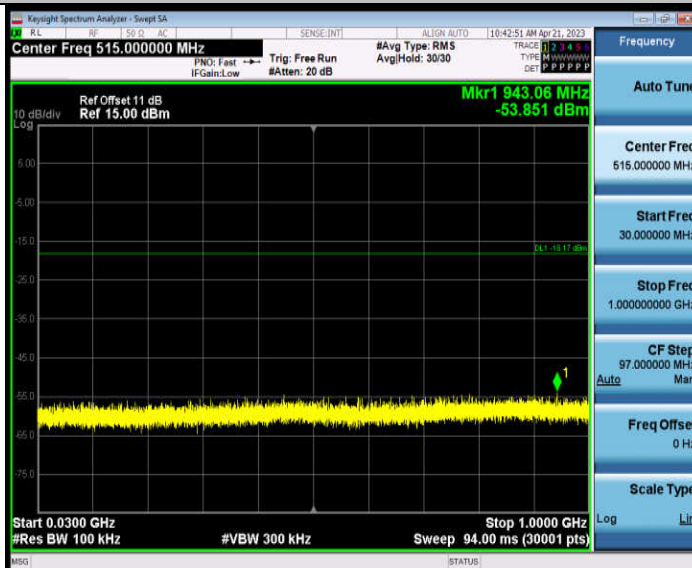

3DH5_Ant1_2480_1000~26500