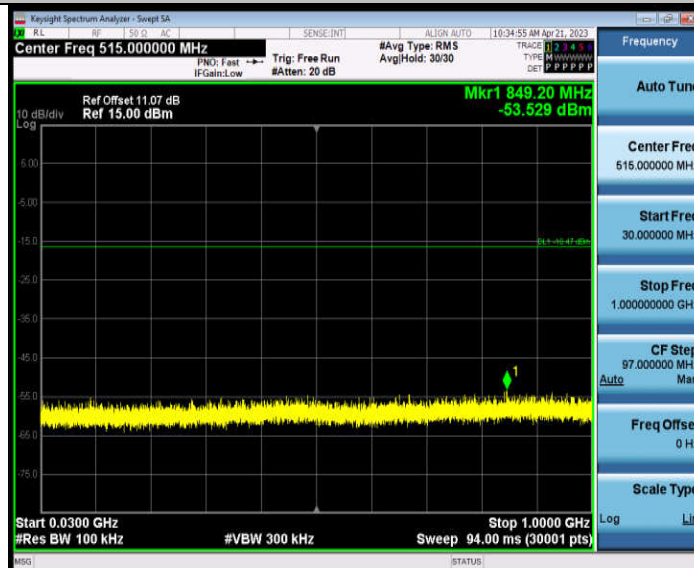

3DH5_Ant1_2402_1000~26500

BV 7Layers Communications Technology (Shenzhen) Co., Ltd

No.B102, Dazu Chuangxin Mansion, North of Beihuan Avenue, North Area, Hi-Tech Industrial Park, Nanshan District, Shenzhen, Guangdong, China

Tel: +86 755 8869 6566
Fax: +86 755 8869 6577
Email: customerservice.sw@bureauveritas.com