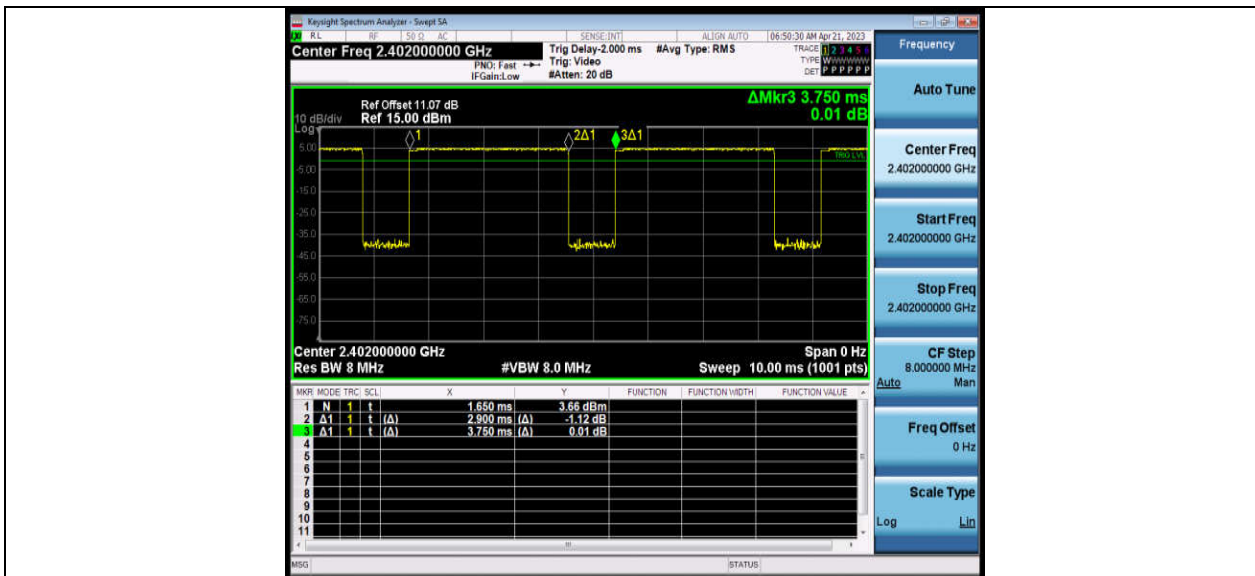

BUREAU VERITAS

Test Report No.: W7L-P23040022RF01

3DH5_Ant1_2441