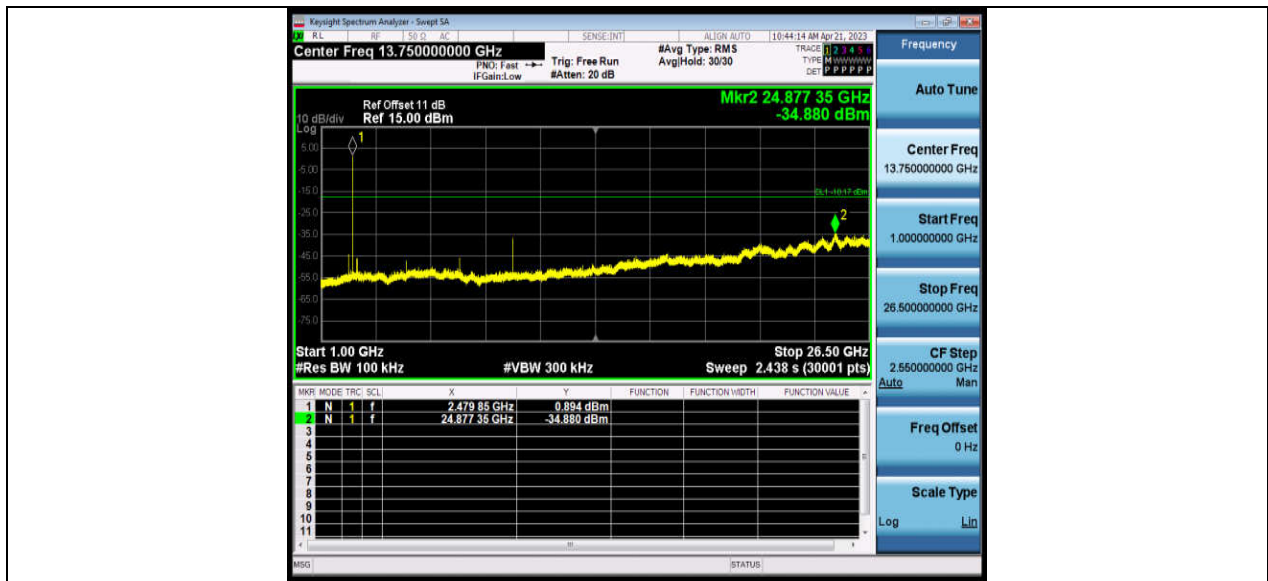

Test Report No.: W7L-P23040022RF01

3DH5\_Ant1\_2480\_30~1000

3DH5\_Ant1\_2480\_1000~26500

BUREAU VERITAS

Test Report No.: W7L-P23040022RF01

BV 7Layers Communications Technology (Shenzhen) Co., Ltd

No.B102, Dazu Chuangxin Mansion, North of Beihuan Avenue, North Area, Hi-Tech Industrial Park, Nanshan District, Shenzhen, Guangdong, China