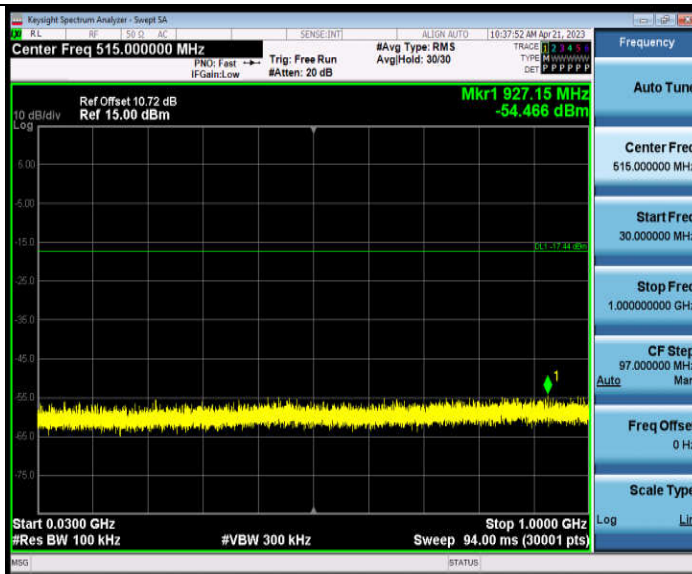

# Test Report No.: W7L-P23040022RF01

3DH5\_Ant1\_2441\_0~Reference

3DH5\_Ant1\_2441\_30~1000

BUREAU  
VERITAS

Test Report No.: W7L-P23040022RF01

3DH5\_Ant1\_2441\_1000~26500

3DH5\_Ant1\_2480\_0~Reference

BUREAU VERITAS