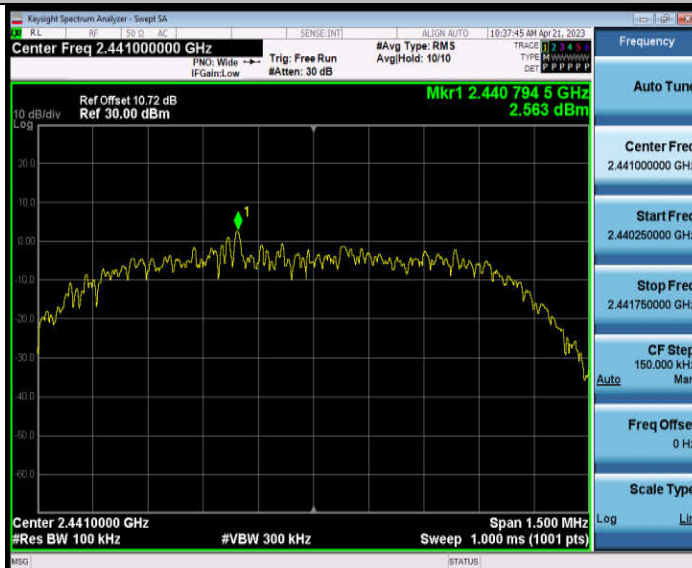

# Test Report No.: W7L-P23040022RF01

3DH5\_Ant1\_2441\_0~Reference

3DH5\_Ant1\_2441\_30~1000

BUREAU  
VERITAS

Test Report No.: W7L-P23040022RF01

3DH5\_Ant1\_2441\_1000~26500

3DH5\_Ant1\_2480\_0~Reference

BUREAU VERITAS