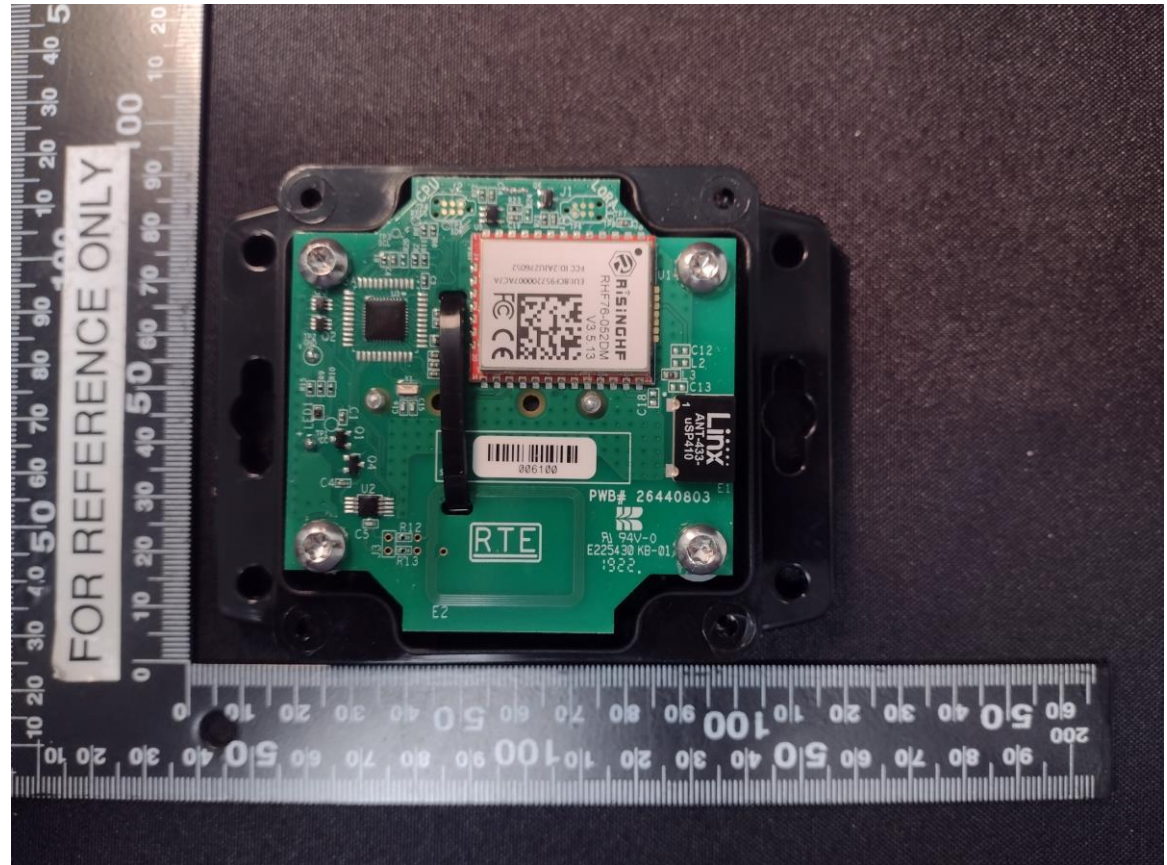

INTERNAL PHOTOS

FCC ID: 2A2YD1H4468RHF

WHEN YOU NEED TO BE SURE

RADIO MODULE – TOPVIEW CLOSE-UP

RADIO MODULE – BOTTOM VIEW

WWW.SGS.COM

WHEN YOU NEED TO BE SURE