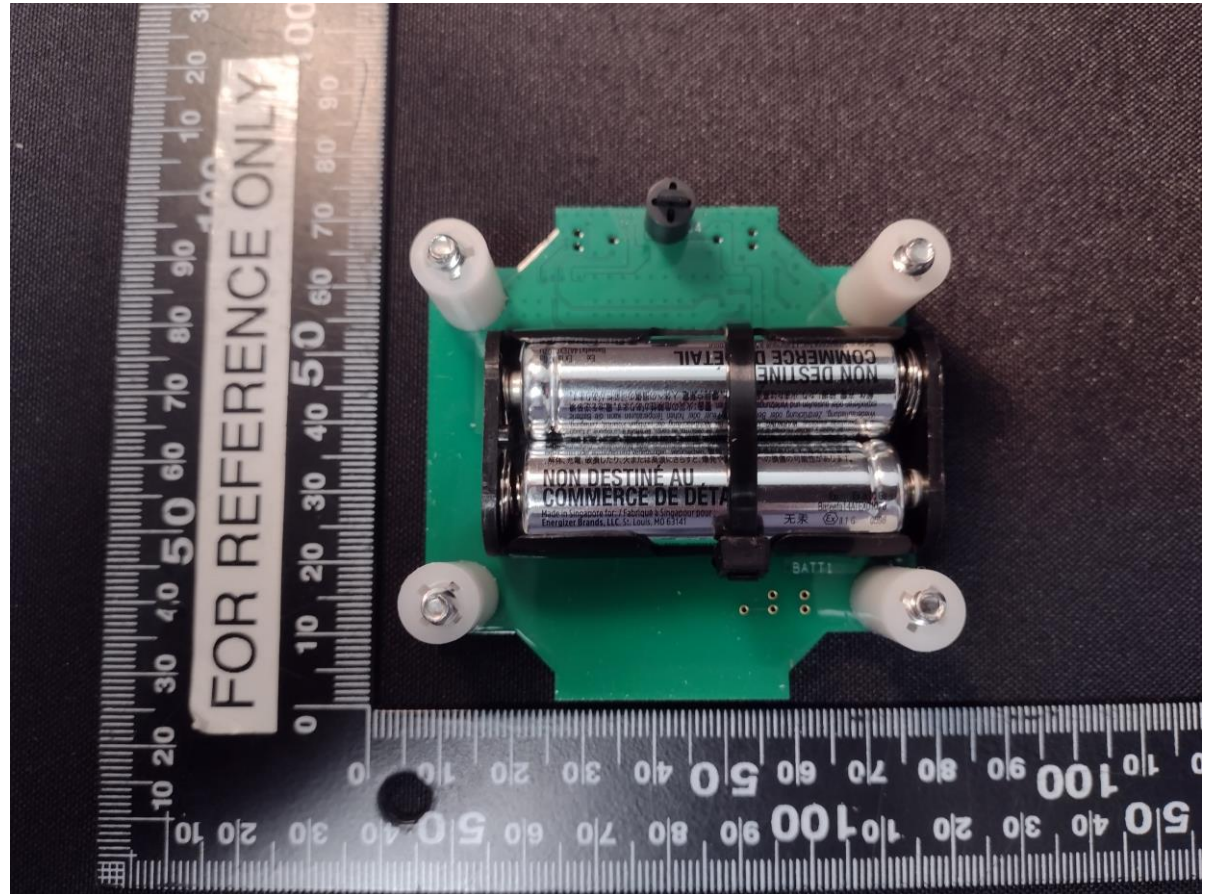

INTERNAL PHOTOS

FCC ID: 2A2YD1H4468RHF

WHEN YOU NEED TO BE SURE

RADIO MODULE – TOPVIEW CLOSE-UP

RADIO MODULE – BOTTOM VIEW

WWW.SGS.COM

WHEN YOU NEED TO BE SURE