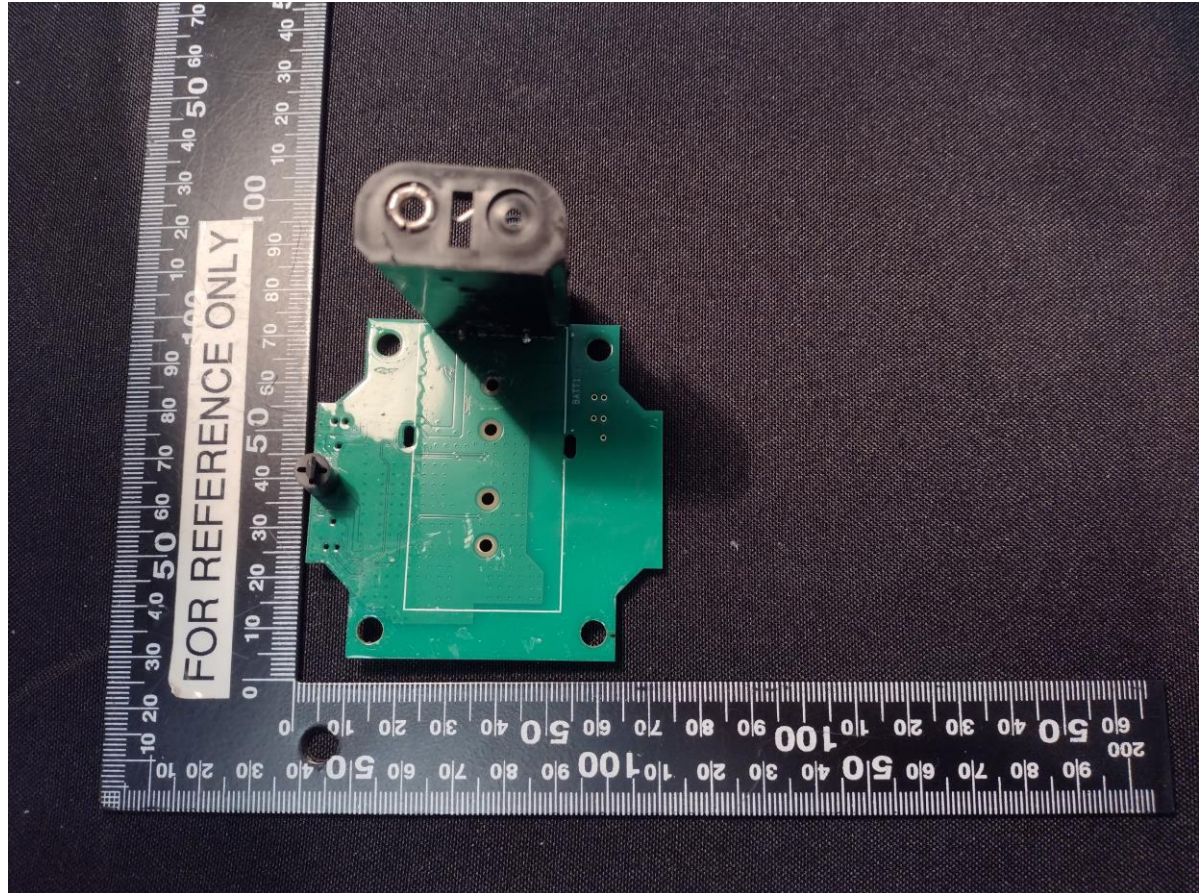

INTERNAL PHOTOS

FCC ID: 2A2YD1H4468RHF

WHEN YOU NEED TO BE SURE

RADIO MODULE – TOPVIEW CLOSE-UP

RADIO MODULE – BOTTOM VIEW

WWW.SGS.COM

WHEN YOU NEED TO BE SURE