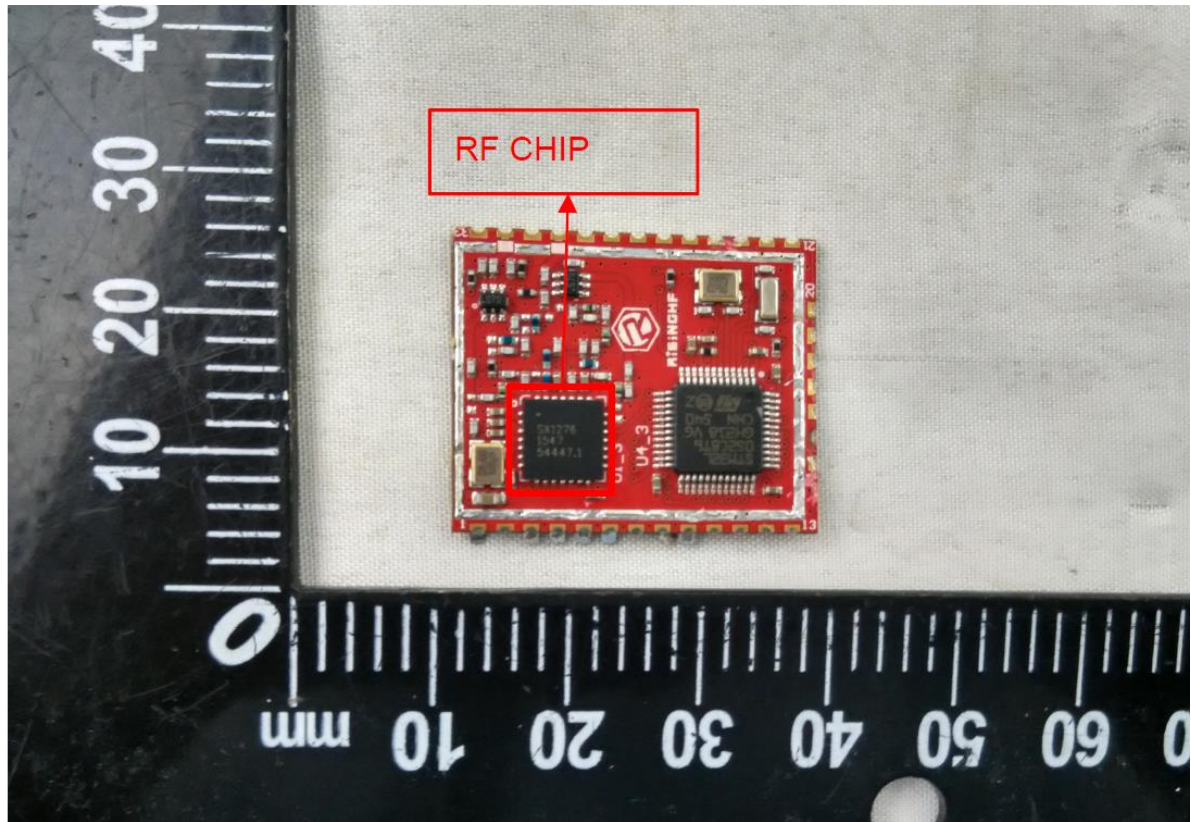

INTERNAL PHOTOS

FCC ID: 2A2YD1H4468RHF

WHEN YOU NEED TO BE SURE

RADIO MODULE – TOPVIEW CLOSE-UP

RADIO MODULE – BOTTOM VIEW

WWW.SGS.COM

WHEN YOU NEED TO BE SURE