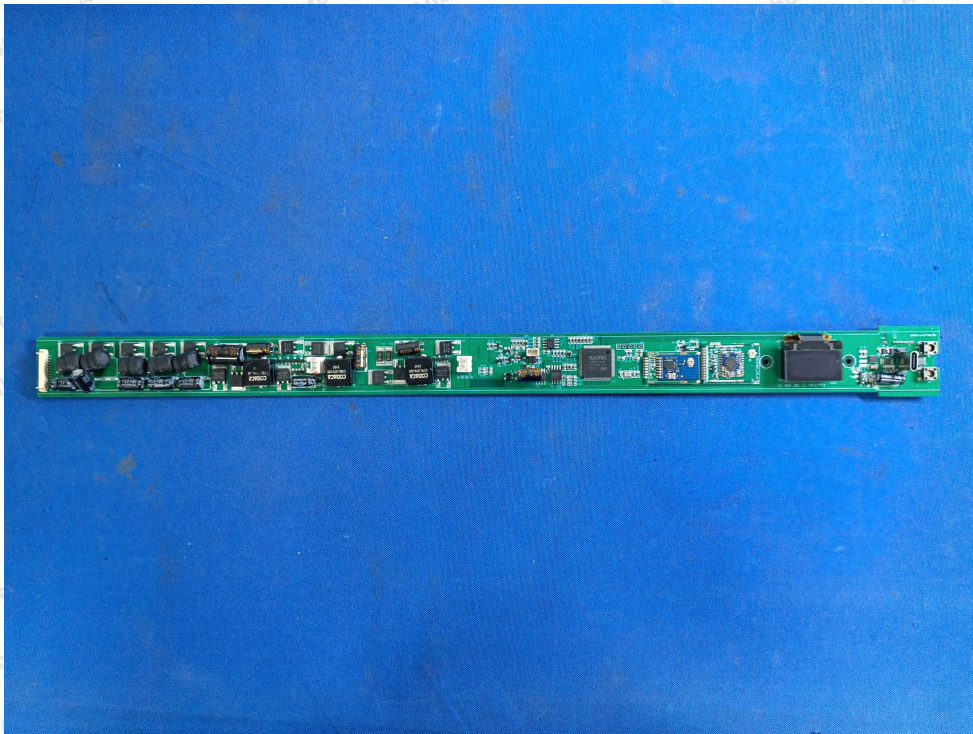

## Internal Photograph

BT ANT

SRD ANT

**Shenzhen Anbotek Compliance Laboratory Limited**

Address: 1/F., Building D, Sogood Science and Technology Park, Sanwei Community, Hangcheng Street, Bao'an District, Shenzhen, Guangdong, China.  
Tel: (86) 0755-26066440 Fax: (86) 0755-26014772 Email: service@anbotek.com