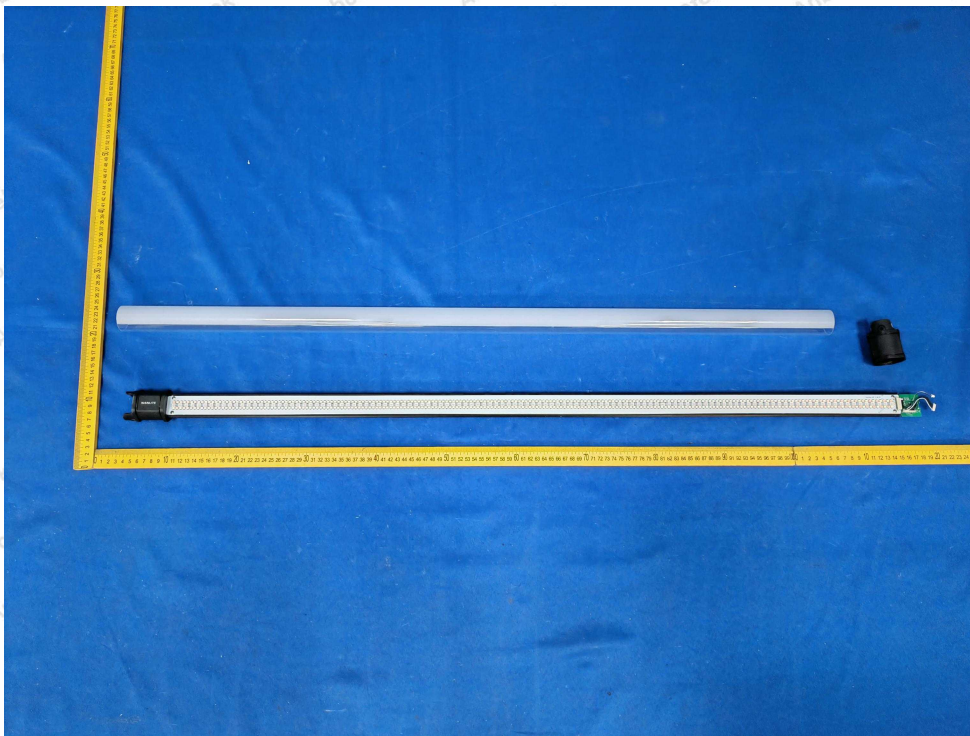

## Internal Photograph

BT ANT

SRD ANT

**Shenzhen Anbotek Compliance Laboratory Limited**

Address: 1/F., Building D, Sogood Science and Technology Park, Sanwei Community, Hangcheng Street, Bao'an District, Shenzhen, Guangdong, China.  
Tel: (86) 0755-26066440 Fax: (86) 0755-26014772 Email: service@anbotek.com