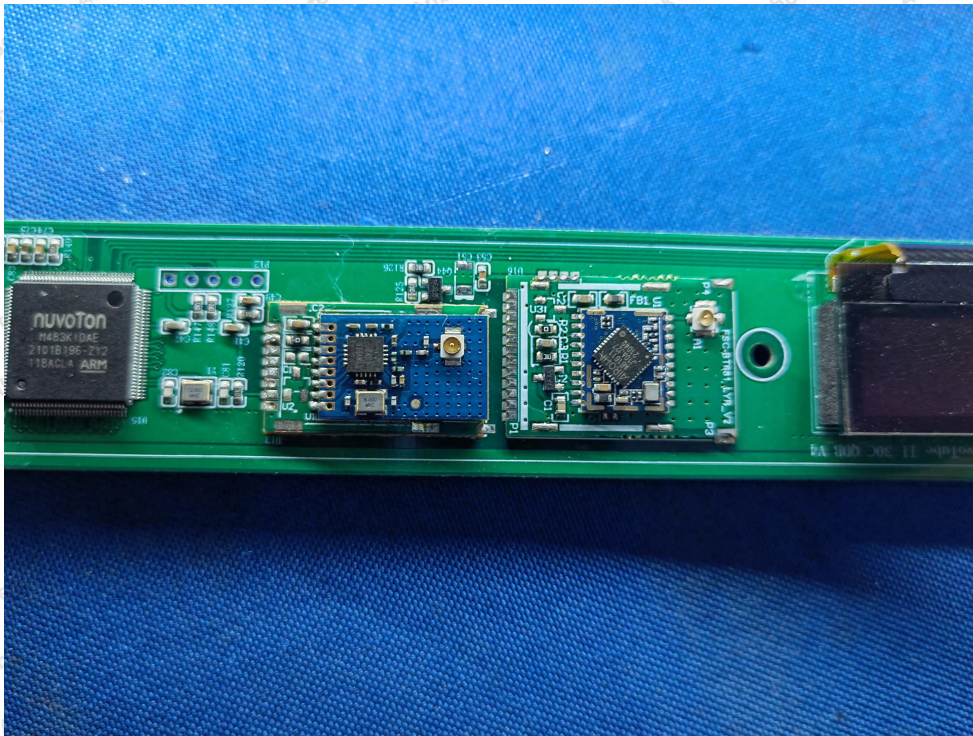

Code: AB-RF-05-b

Hotline

400-003-0500

[www.anbotek.com.cn](http://www.anbotek.com.cn)

安博  
检测

**Shenzhen Anbotek Compliance Laboratory Limited**

Address: 1/F., Building D, Sogood Science and Technology Park, Sanwei Community, Hangcheng Street, Bao'an District, Shenzhen, Guangdong, China.  
Tel: (86) 0755-26066440 Fax: (86) 0755-26014772 Email: service@anbotek.com