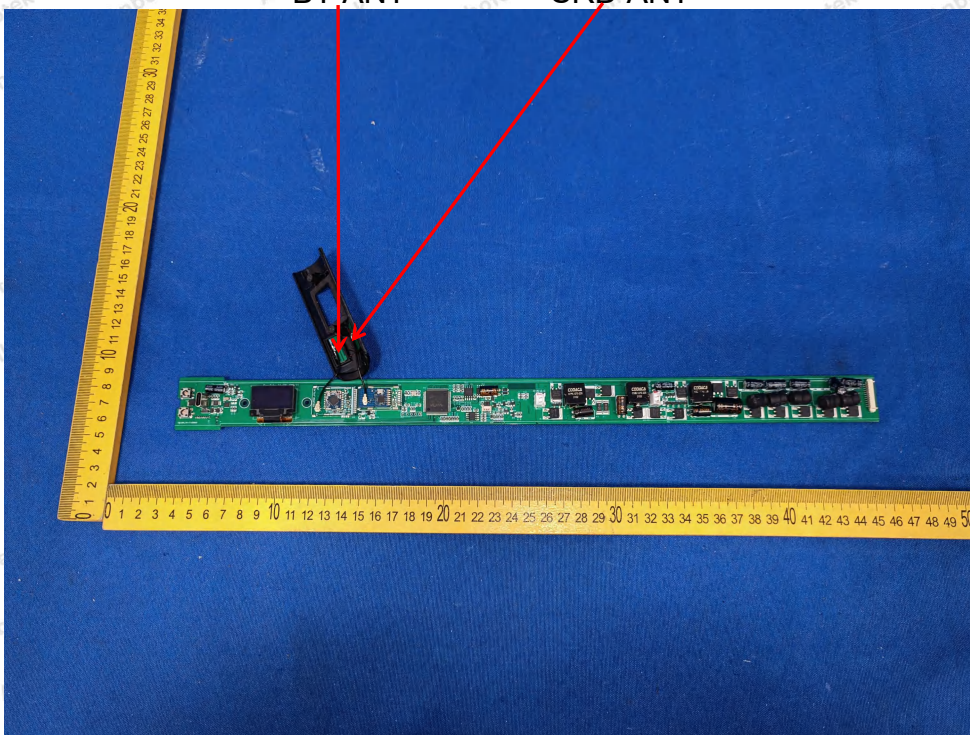

## Internal Photograph

BT ANT

SRD ANT

**Shenzhen Anbotek Compliance Laboratory Limited**

Address: 1/F., Building D, Sogood Science and Technology Park, Sanwei Community, Hangcheng Street, Bao'an District, Shenzhen, Guangdong, China.  
Tel: (86) 0755-26066440 Fax: (86) 0755-26014772 Email: service@anbotek.com