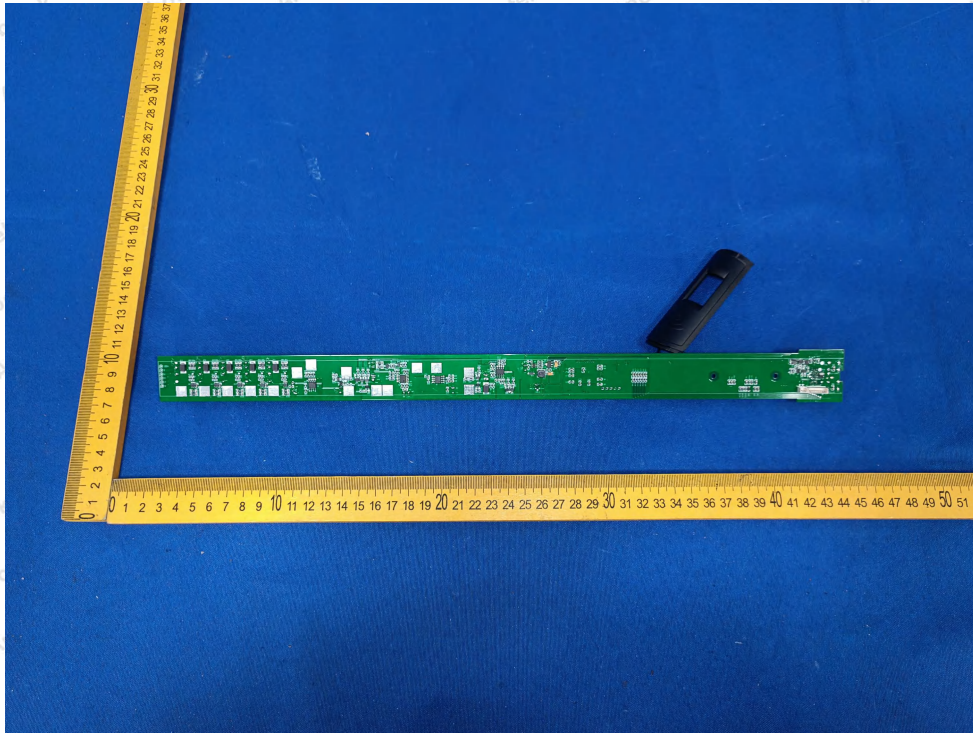

## Internal Photograph

BT ANT

SRD ANT

**Shenzhen Anbotek Compliance Laboratory Limited**

Address: 1/F., Building D, Sogood Science and Technology Park, Sanwei Community, Hangcheng Street, Bao'an District, Shenzhen, Guangdong, China.  
Tel: (86) 0755-26066440 Fax: (86) 0755-26014772 Email: service@anbotek.com