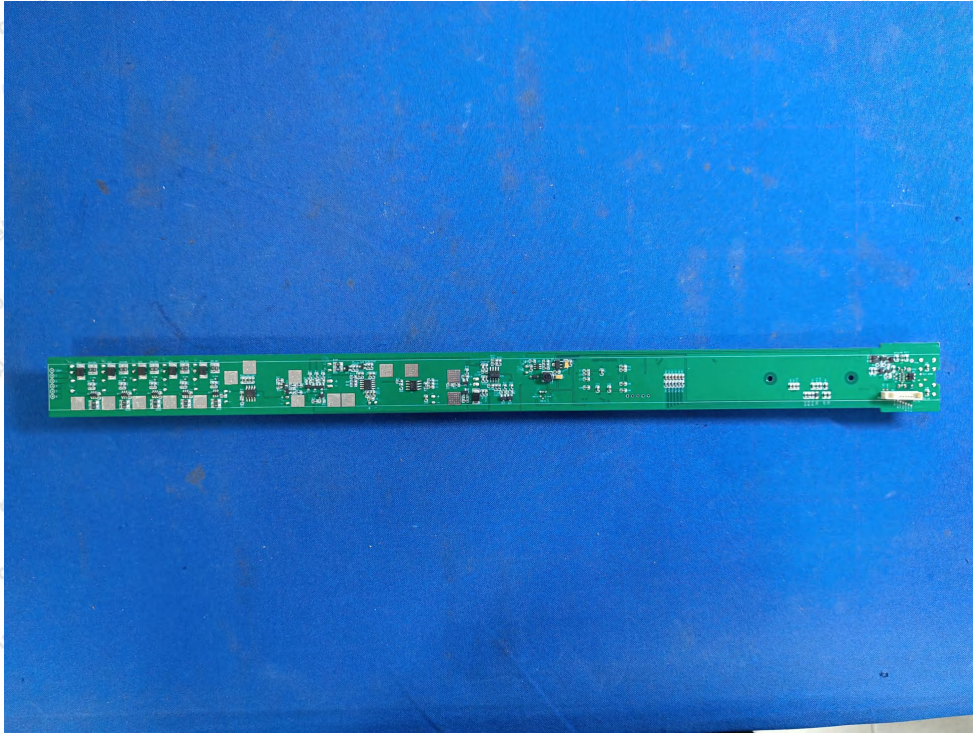

Code: AB-RF-05-b

Hotline

400-003-0500

[www.anbotek.com.cn](http://www.anbotek.com.cn)

安博  
检测

**Shenzhen Anbotek Compliance Laboratory Limited**

Address: 1/F., Building D, Sogood Science and Technology Park, Sanwei Community, Hangcheng Street, Bao'an District, Shenzhen, Guangdong, China.  
Tel: (86) 0755-26066440 Fax: (86) 0755-26014772 Email: service@anbotek.com