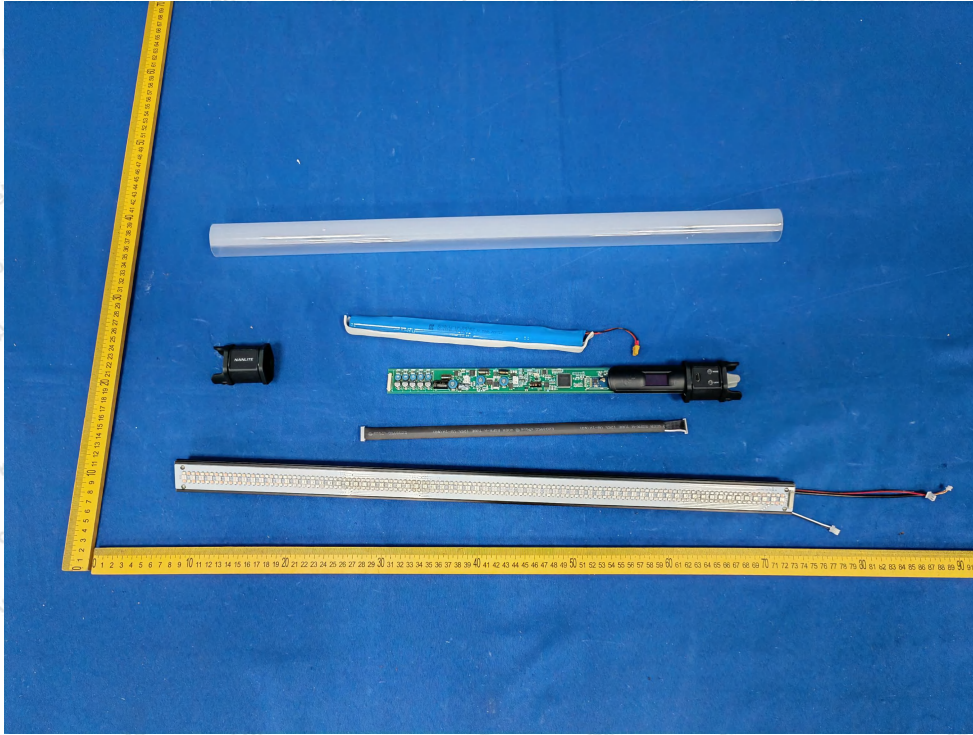

## Internal Photograph

BT ANT

SRD ANT

Anbotek

Product Safety

**Shenzhen Anbotek Compliance Laboratory Limited**

Address: 1/F., Building D, Sogood Science and Technology Park, Sanwei Community, Hangcheng Street, Bao'an District, Shenzhen, Guangdong, China.  
Tel: (86) 0755-26066440 Fax: (86) 0755-26014772 Email: service@anbotek.com