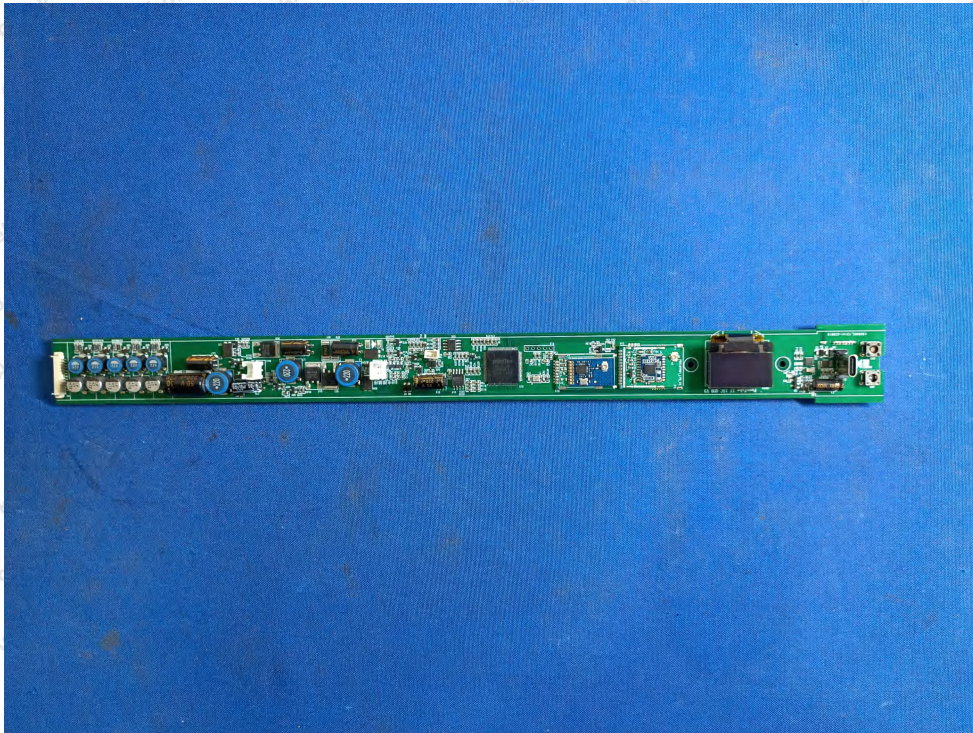

## Internal Photograph

BT ANT

SRD ANT

Anbotek

Product Safety

**Shenzhen Anbotek Compliance Laboratory Limited**

Address: 1/F., Building D, Sogood Science and Technology Park, Sanwei Community, Hangcheng Street, Bao'an District, Shenzhen, Guangdong, China.  
Tel: (86) 0755-26066440 Fax: (86) 0755-26014772 Email: service@anbotek.com