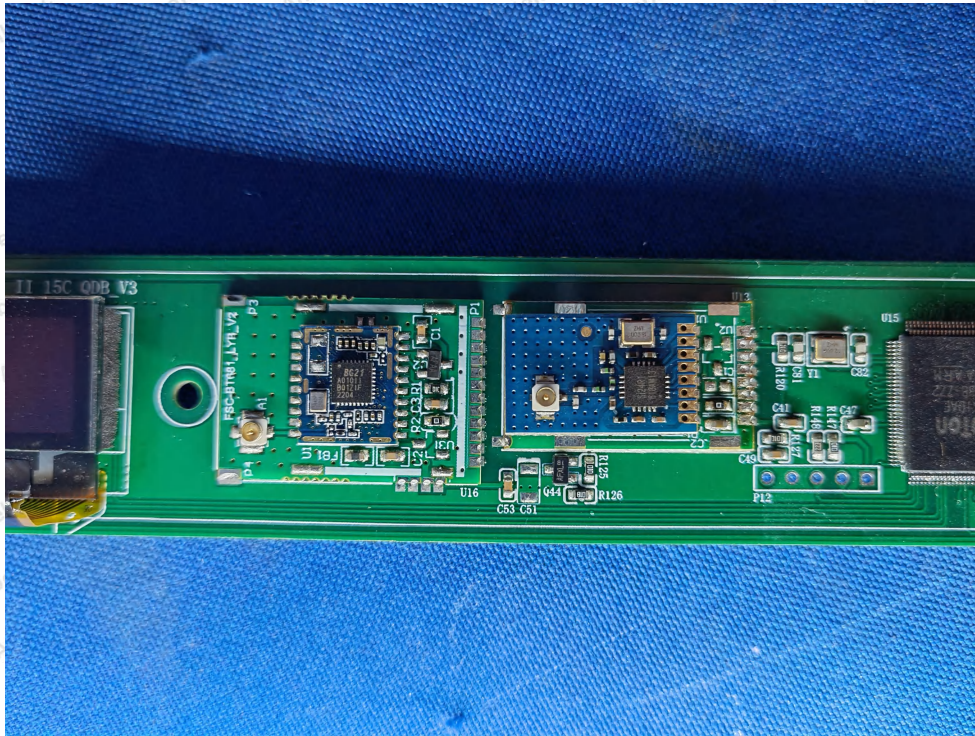

Code: AB-RF-05-b

Hotline

400-003-0500

www.anbotek.com.cn

Anbotek

Product Safety

Shenzhen Anbotek Compliance Laboratory Limited

Address: 1/F., Building D, Sogood Science and Technology Park, Sanwei Community, Hangcheng Street, Bao'an District, Shenzhen, Guangdong, China.  
Tel: (86) 0755-26066440 Fax: (86) 0755-26014772 Email: service@anbotek.com