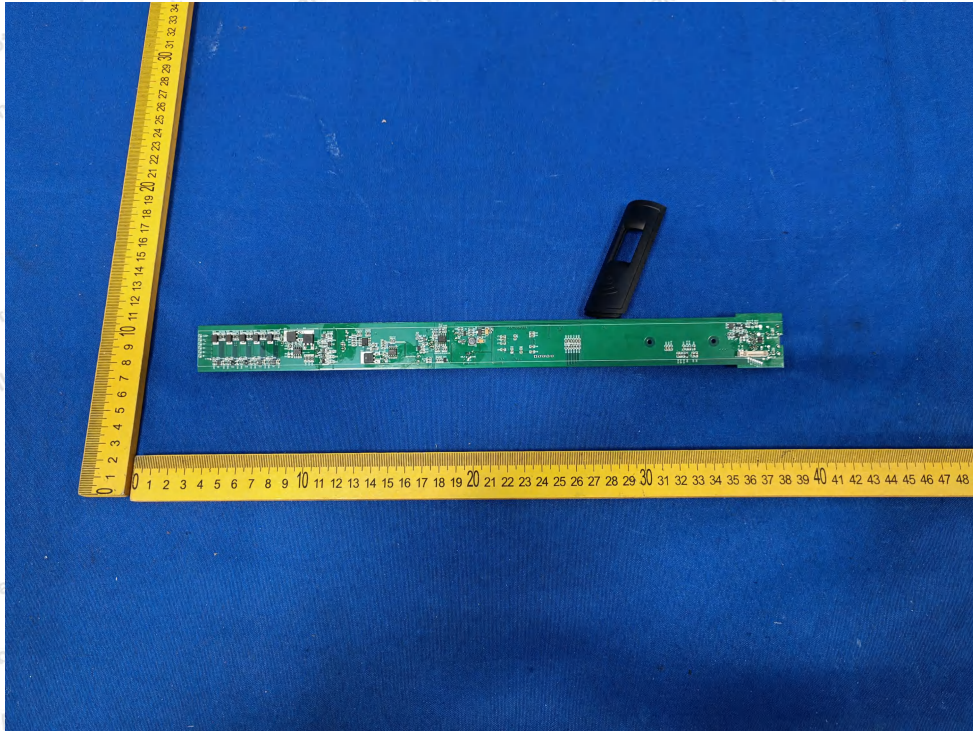

## Internal Photograph

BT ANT

SRD ANT

Anbotek

Product Safety

**Shenzhen Anbotek Compliance Laboratory Limited**

Address: 1/F., Building D, Sogood Science and Technology Park, Sanwei Community, Hangcheng Street, Bao'an District, Shenzhen, Guangdong, China.  
Tel: (86) 0755-26066440 Fax: (86) 0755-26014772 Email: service@anbotek.com