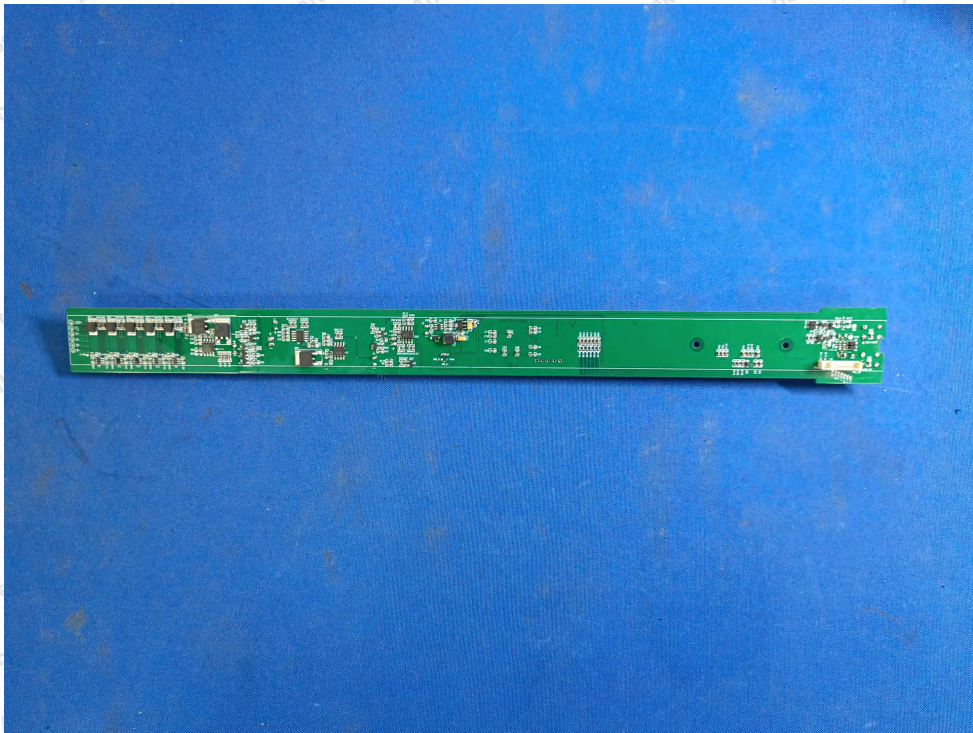

## Internal Photograph

BT ANT

SRD ANT

Anbotek

Product Safety

**Shenzhen Anbotek Compliance Laboratory Limited**

Address: 1/F., Building D, Sogood Science and Technology Park, Sanwei Community, Hangcheng Street, Bao'an District, Shenzhen, Guangdong, China.  
Tel: (86) 0755-26066440 Fax: (86) 0755-26014772 Email: service@anbotek.com