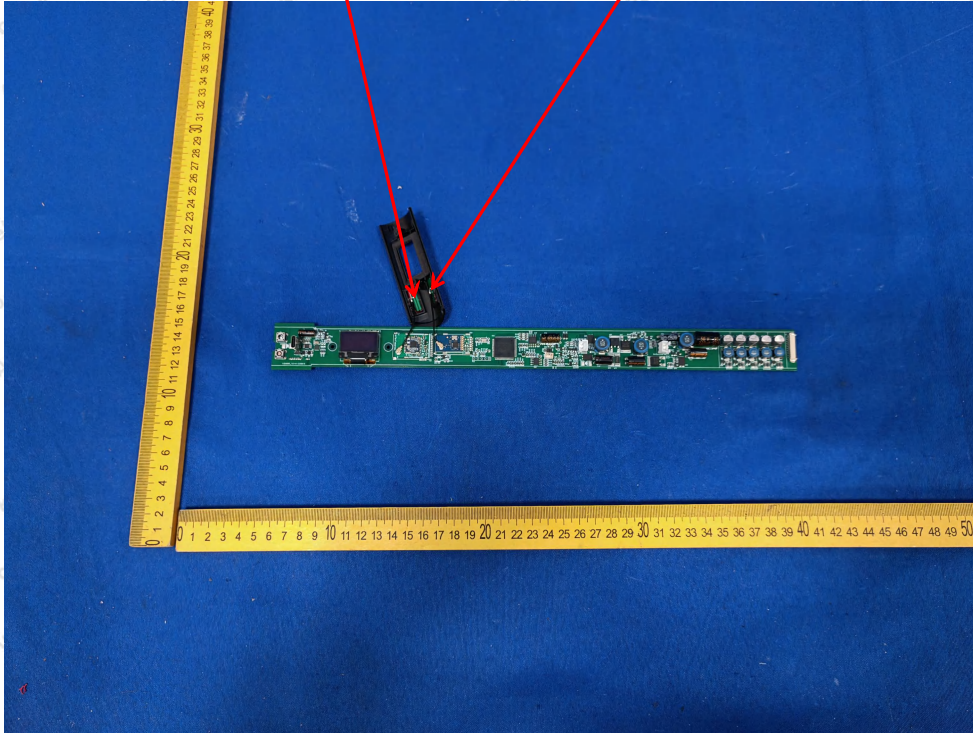

## Internal Photograph

BT ANT

SRD ANT

Anbotek

Product Safety

**Shenzhen Anbotek Compliance Laboratory Limited**

Address: 1/F., Building D, Sogood Science and Technology Park, Sanwei Community, Hangcheng Street, Bao'an District, Shenzhen, Guangdong, China.  
Tel: (86) 0755-26066440 Fax: (86) 0755-26014772 Email: service@anbotek.com