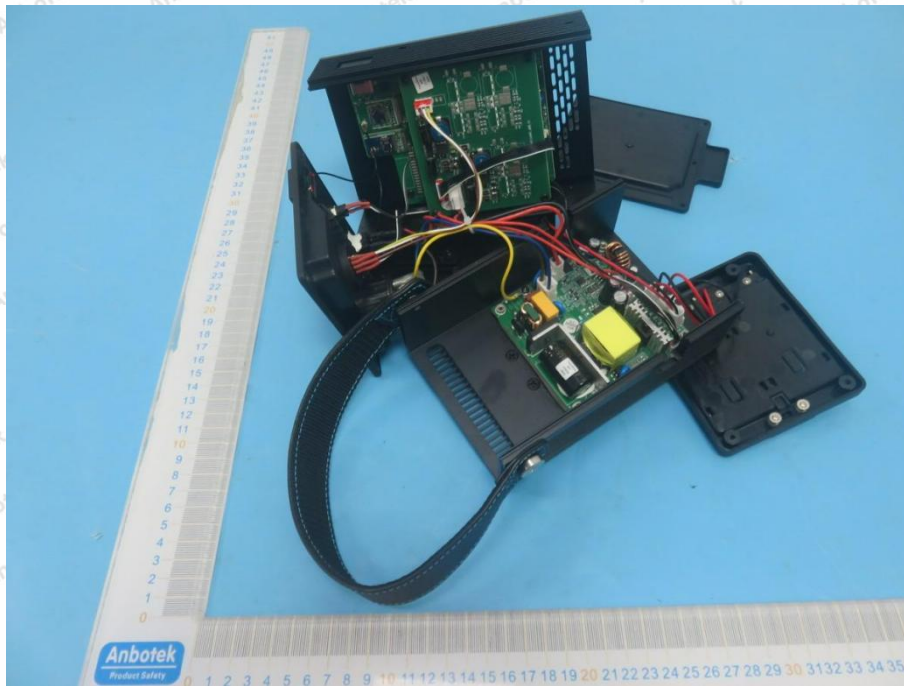

Appendix III -- Internal Photograph

Shenzhen Anbotek Compliance Laboratory Limited

Address: 1/F., Building D, Sogood Science and Technology Park, Sanwei Community, Hangcheng Street, Bao'an District, Shenzhen, Guangdong, China.
Tel: (86) 0755-26066440 Fax: (86) 0755-26014772 Email: service@anbotek.com