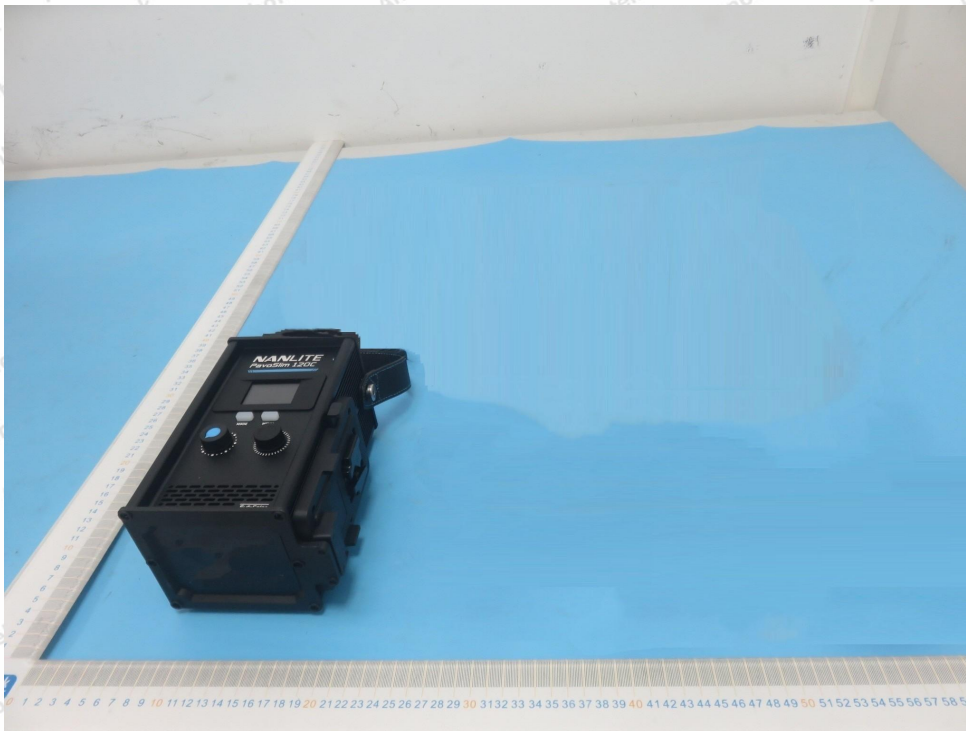

Shenzhen Anbotek Compliance Laboratory Limited

Address: 1/F., Building D, Sogood Science and Technology Park, Sanwei Community, Hangcheng Street, Bao'an District, Shenzhen, Guangdong, China.
Tel: (86) 0755-26066440 Fax: (86) 0755-26014772 Email: service@anbotek.com

Hotline

400-003-0500

www.anbotek.com.cn