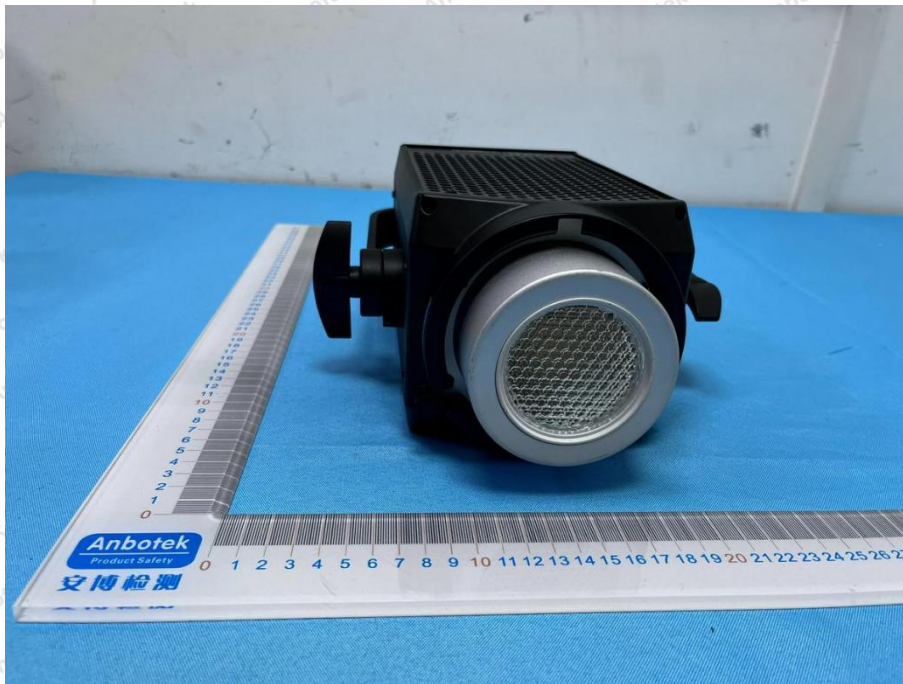

Shenzhen Anbotek Compliance Laboratory Limited

Address: 1/F., Building D, Sogood Science and Technology Park, Sanwei Community, Hangcheng Street, Bao'an District, Shenzhen, Guangdong, China.
Tel: (86) 0755-26066440 Fax: (86) 0755-26014772 Email: service@anbotek.com

Hotline
400-003-0500
www.anbotek.com.cn