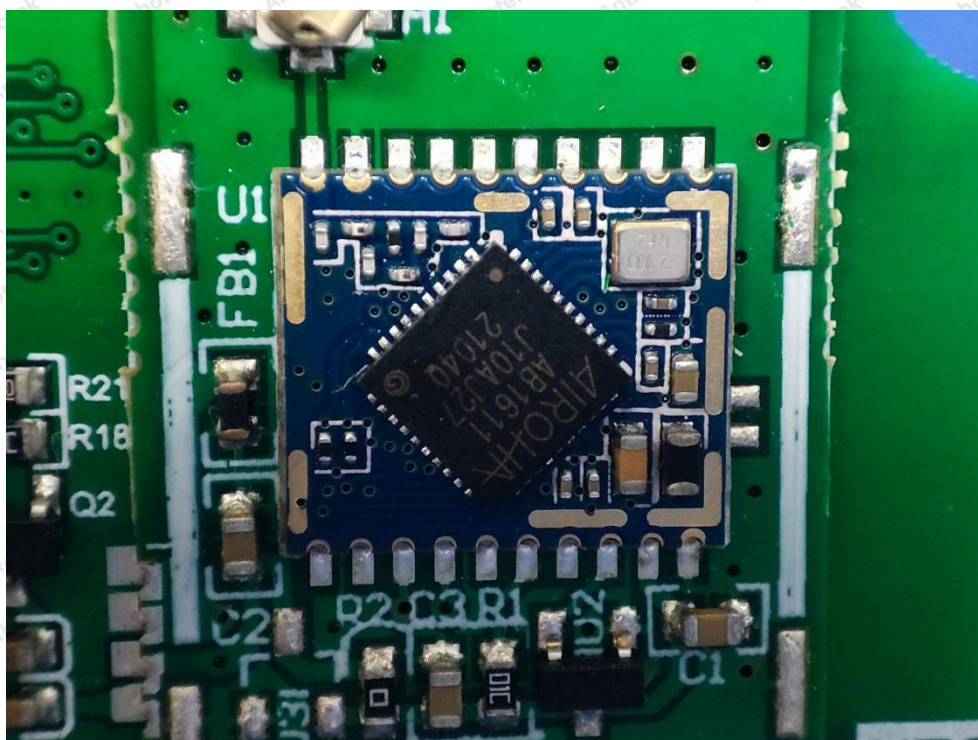

Anbotek

Product Safety

Shenzhen Anbotek Compliance Laboratory Limited

Address: 1/F., Building D, Sogood Science and Technology Park, Sanwei Community, Hangcheng Street, Bao'an District, Shenzhen, Guangdong, China.
Tel: (86) 755-26066440 Fax: (86) 755-26014772 Email: service@anbotek.com

Hotline
400-003-0500
www.anbotek.com