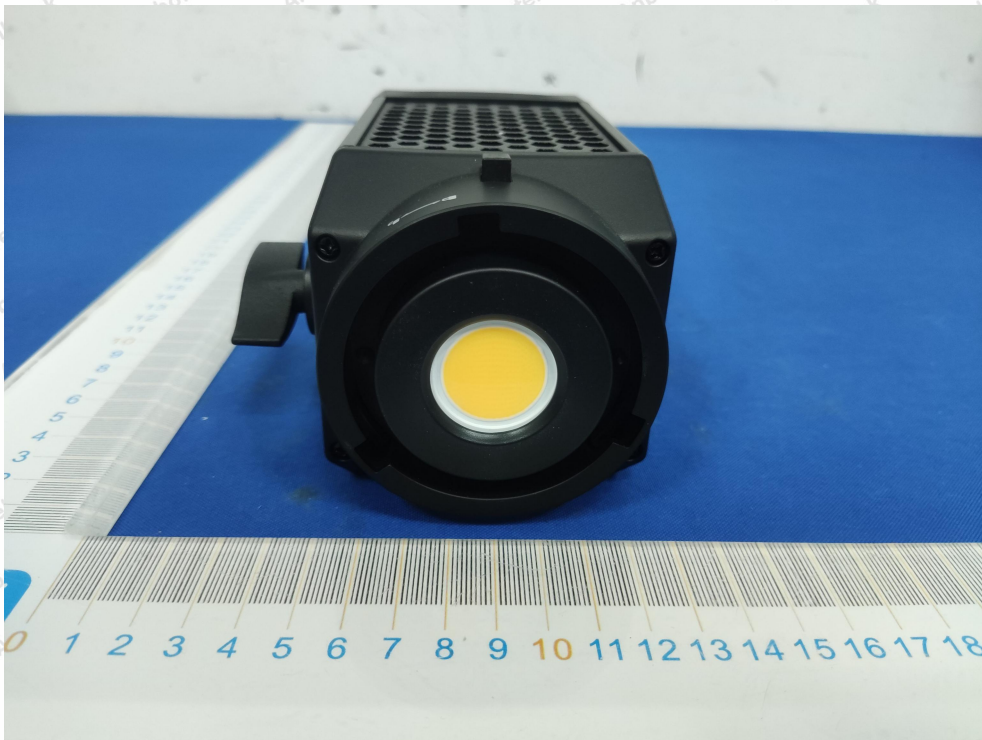

Code: AB-RF-05-b

Hotline

400-003-0500

www.anbotek.com.cn

安博检测

Anbotek

Product Safety

Shenzhen Anbotek Compliance Laboratory Limited