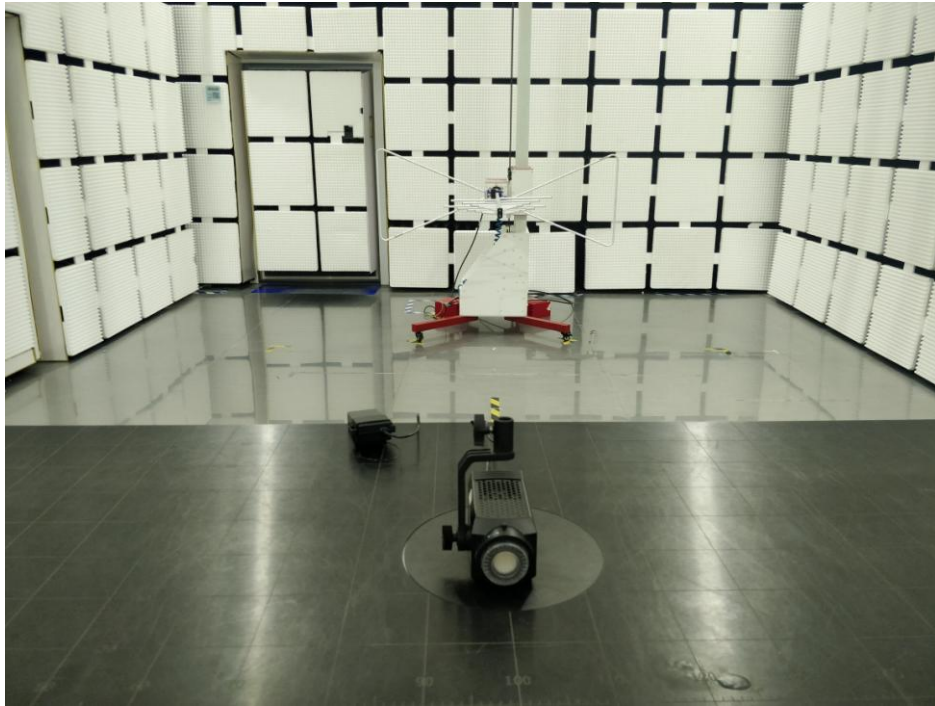

Appendix B: Photographs of Test Setup

Product: LED RGBLAC Spot Light
Model: Forza 60C
Radiated Emission

Conducted Emission