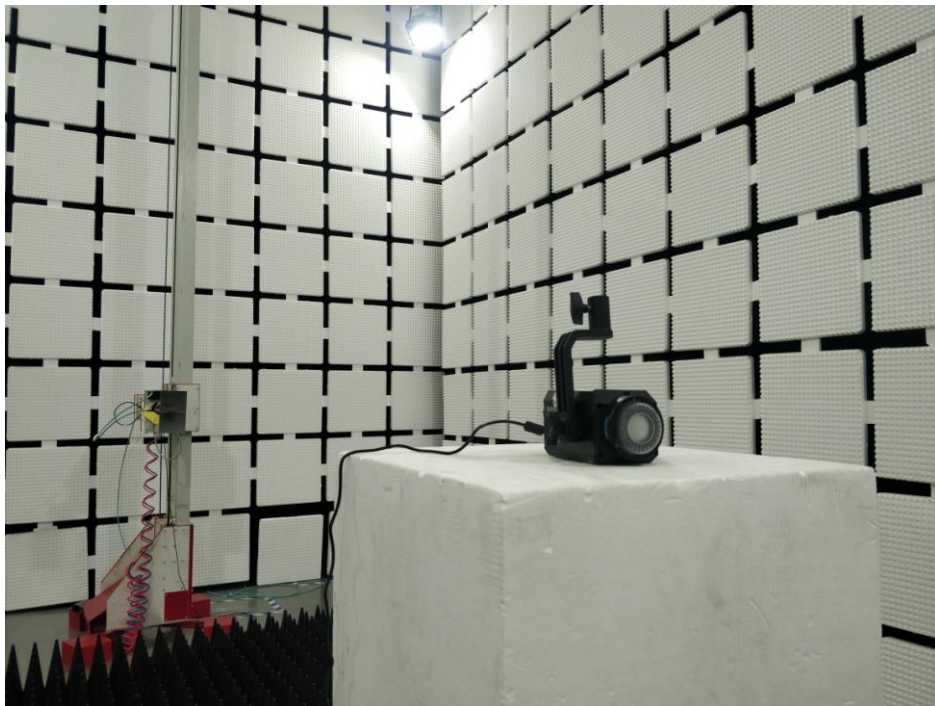

Appendix B: Photographs of Test Setup

Product: LED RGBLAC Spot Light
Model: Forza 60C
Radiated Emission

Conducted Emission