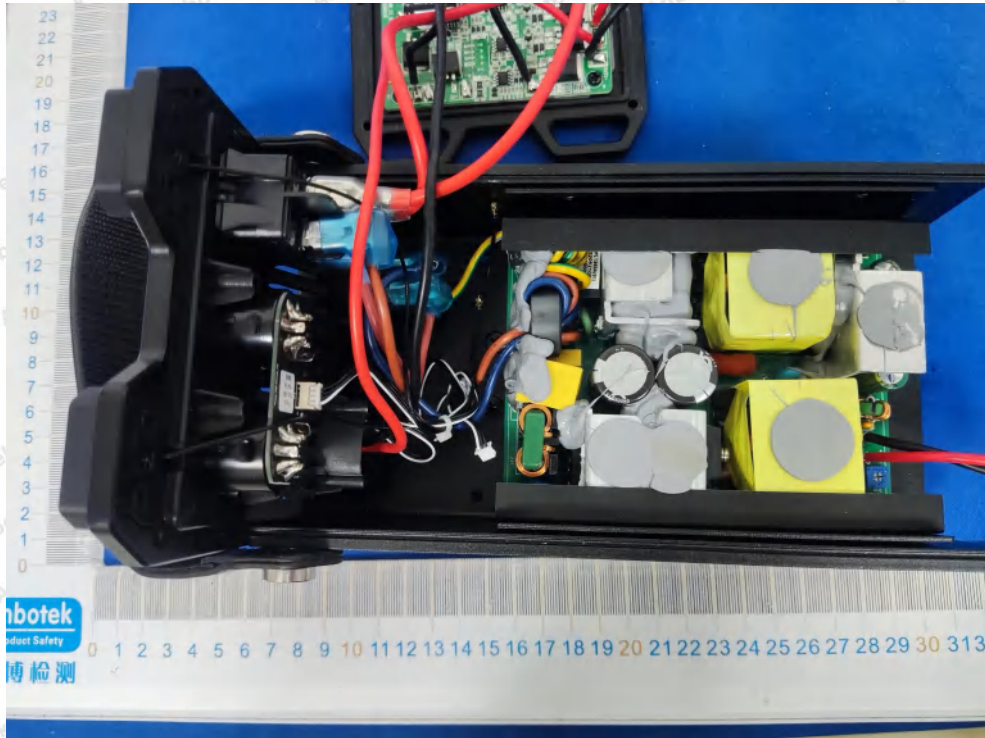

Code: AB-RF-05-b

Hotline

400-003-0500

www.anbotek.com.cn

Shenzhen Anbotek Compliance Laboratory Limited

Address: 1/F., Building D, Sogood Science and Technology Park, Sanwei Community, Hangcheng Street, Bao'an District, Shenzhen, Guangdong, China.
Tel: (86) 0755-26066440 Fax: (86) 0755-26014772 Email: service@anbotek.com