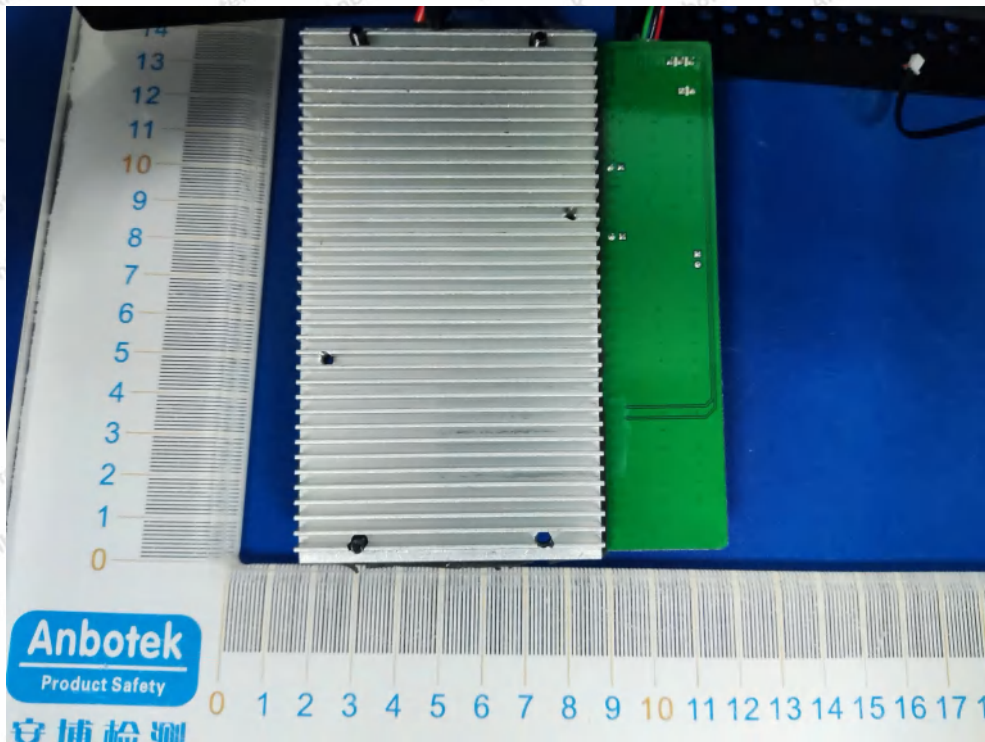

Code: AB-RF-05-b

Hotline

400-003-0500

www.anbotek.com.cn

Anbotek

Product Safety

Shenzhen Anbotek Compliance Laboratory Limited

Address: 1/F., Building D, Sogood Science and Technology Park, Sanwei Community, Hangcheng Street, Bao'an District, Shenzhen, Guangdong, China.
Tel: (86) 0755-26066440 Fax: (86) 0755-26014772 Email: service@anbotek.com