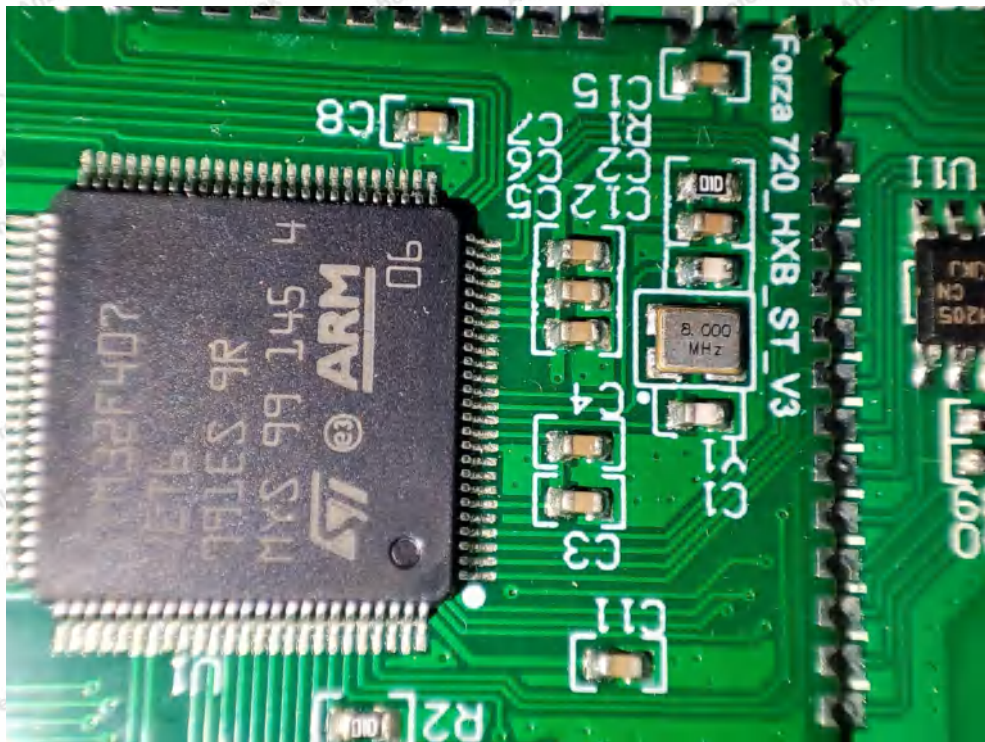

Code: AB-RF-05-b

Hotline

400-003-0500

www.anbotek.com.cn

Shenzhen Anbotek Compliance Laboratory Limited

Address: 1/F., Building D, Sogood Science and Technology Park, Sanwei Community, Hangcheng Street, Bao'an District, Shenzhen, Guangdong, China.
Tel: (86) 0755-26066440 Fax: (86) 0755-26014772 Email: service@anbotek.com