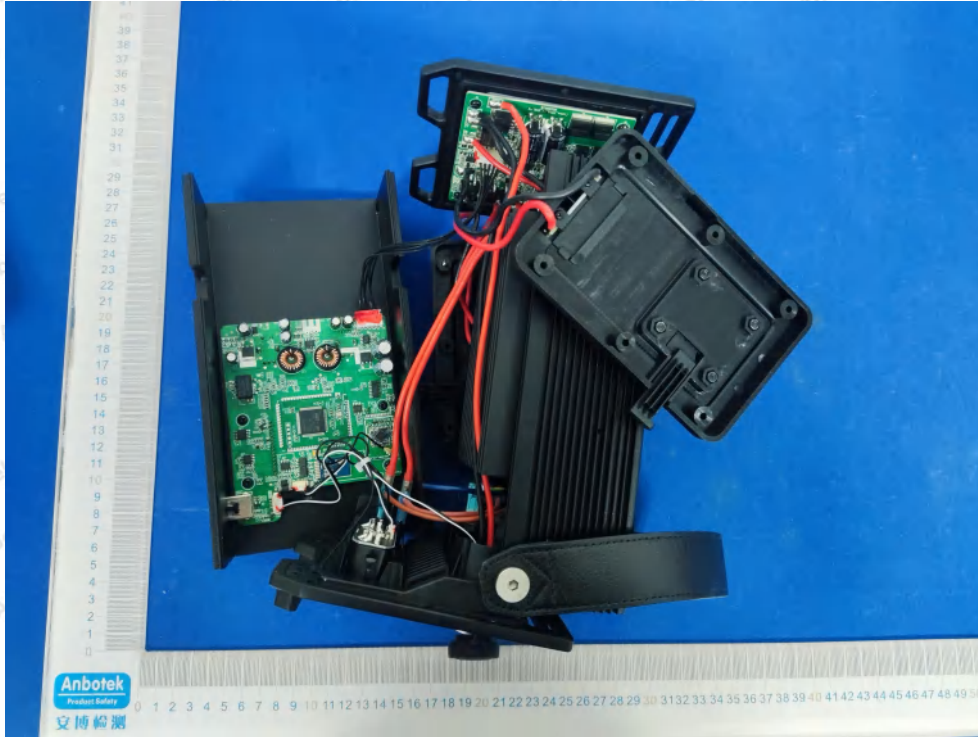

Internal Photograph

BLE ANT

2.4G ANT(Only RX)

Shenzhen Anbotek Compliance Laboratory Limited

Address: 1/F., Building D, Sogood Science and Technology Park, Sanwei Community, Hangcheng Street, Bao'an District, Shenzhen, Guangdong, China.
Tel: (86) 0755-26066440 Fax: (86) 0755-26014772 Email: service@anbotek.com