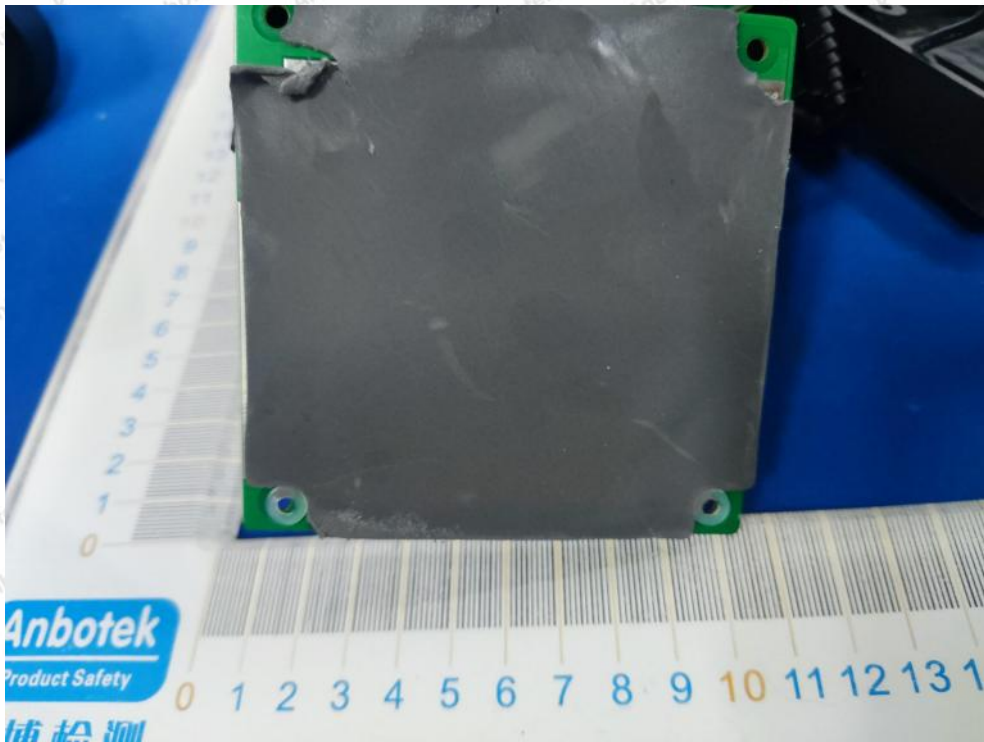

Internal Photograph

BLE ANT

2.4G ANT(Only RX)

Shenzhen Anbotek Compliance Laboratory Limited

Address: 1/F., Building D, Sogood Science and Technology Park, Sanwei Community, Hangcheng Street, Bao'an District, Shenzhen, Guangdong, China.
Tel: (86) 0755-26066440 Fax: (86) 0755-26014772 Email: service@anbotek.com