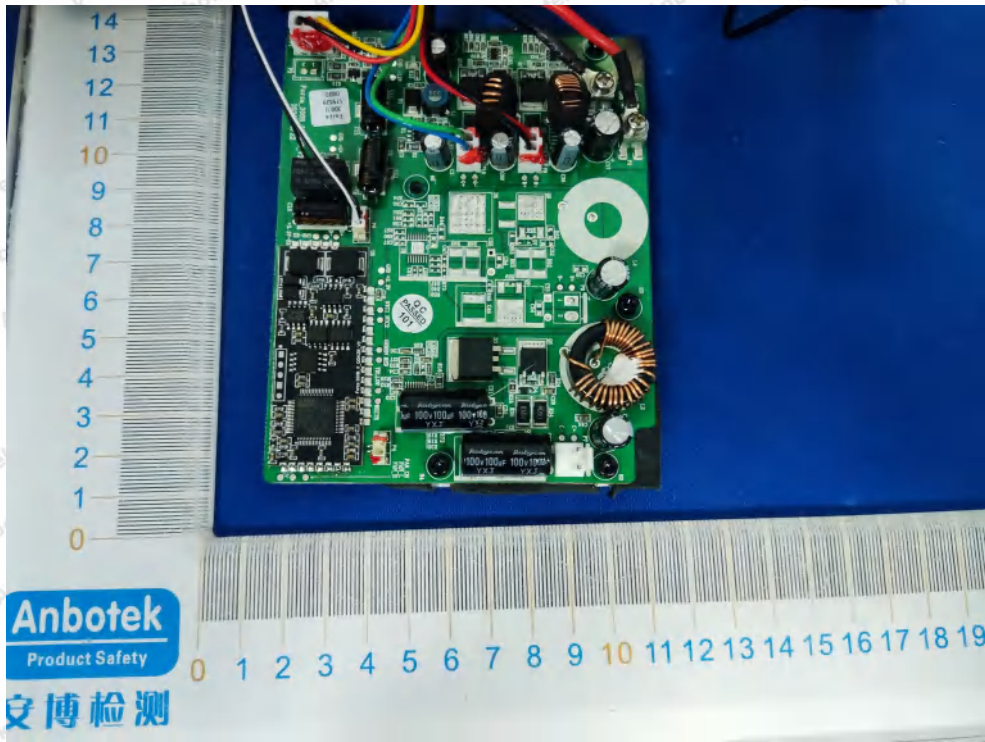

Code: AB-RF-05-b

Hotline

400-003-0500

www.anbotek.com.cn

Anbotek

Product Safety

Shenzhen Anbotek Compliance Laboratory Limited

Address: 1/F., Building D, Sogood Science and Technology Park, Sanwei Community, Hangcheng Street, Bao'an District, Shenzhen, Guangdong, China.
Tel: (86) 0755-26066440 Fax: (86) 0755-26014772 Email: service@anbotek.com