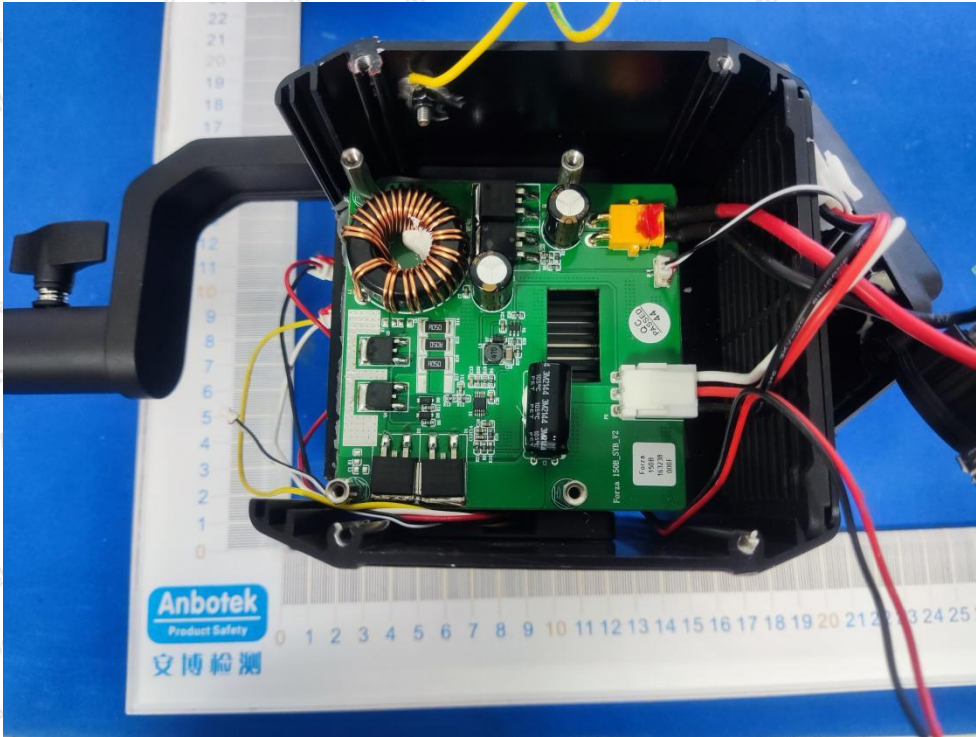

Shenzhen Anbotek Compliance Laboratory Limited

Address: 1/F., Building D, Sogood Science and Technology Park, Sanwei Community, Hangcheng Street, Bao'an District, Shenzhen, Guangdong, China.

Tel: (86) 755-26066440 Fax: (86) 755-26014772 Email: service@anbotek.com

Hotline
400-003-0500
www.anbotek.com