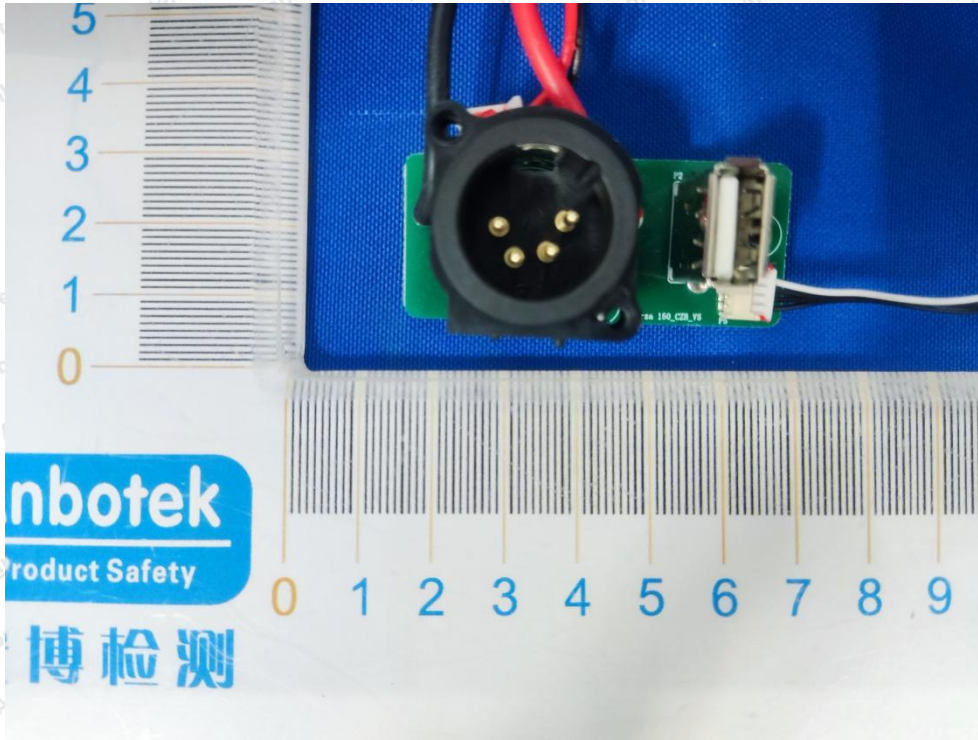

Anbotek

Product Safety

Shenzhen Anbotek Compliance Laboratory Limited

Address: 1/F., Building D, Sogood Science and Technology Park, Sanwei Community, Hangcheng Street, Bao'an District, Shenzhen, Guangdong, China.

Tel: (86) 755-26066440 Fax: (86) 755-26014772 Email: service@anbotek.com

Hotline
400-003-0500
www.anbotek.com