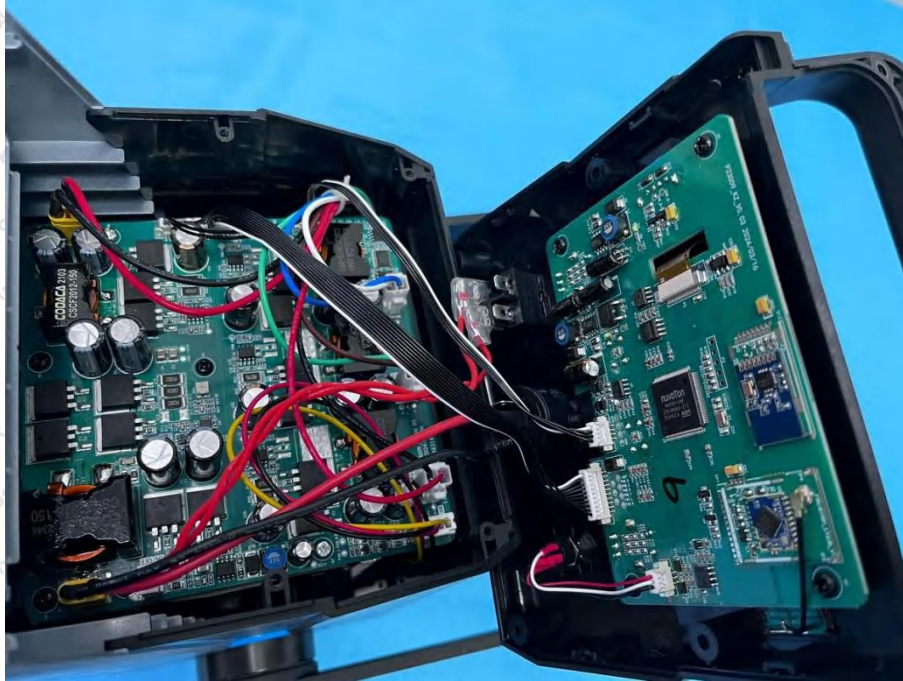

Appendix III -- Internal Photograph

BLE ANT:

2.4G RX only ANT:

Shenzhen Anbotek Compliance Laboratory Limited

Address: 1/F., Building D, Sogood Science and Technology Park, Sanwei Community, Hangcheng Street, Bao'an District, Shenzhen, Guangdong, China.
Tel: (86) 0755-26066440 Fax: (86) 0755-26014772 Email: service@anbotek.com