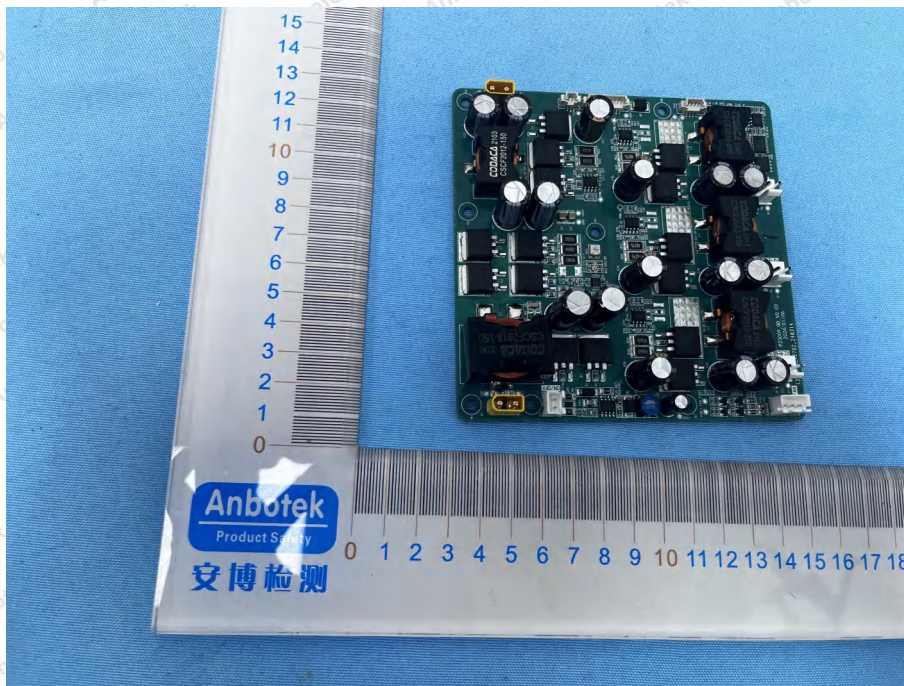

Shenzhen Anbotek Compliance Laboratory Limited

Address: 1/F., Building D, Sogood Science and Technology Park, Sanwei Community, Hangcheng Street, Bao'an District, Shenzhen, Guangdong, China.
Tel: (86) 0755-26066440 Fax: (86) 0755-26014772 Email: service@anbotek.com

Hotline
400-003-0500
www.anbotek.com.cn