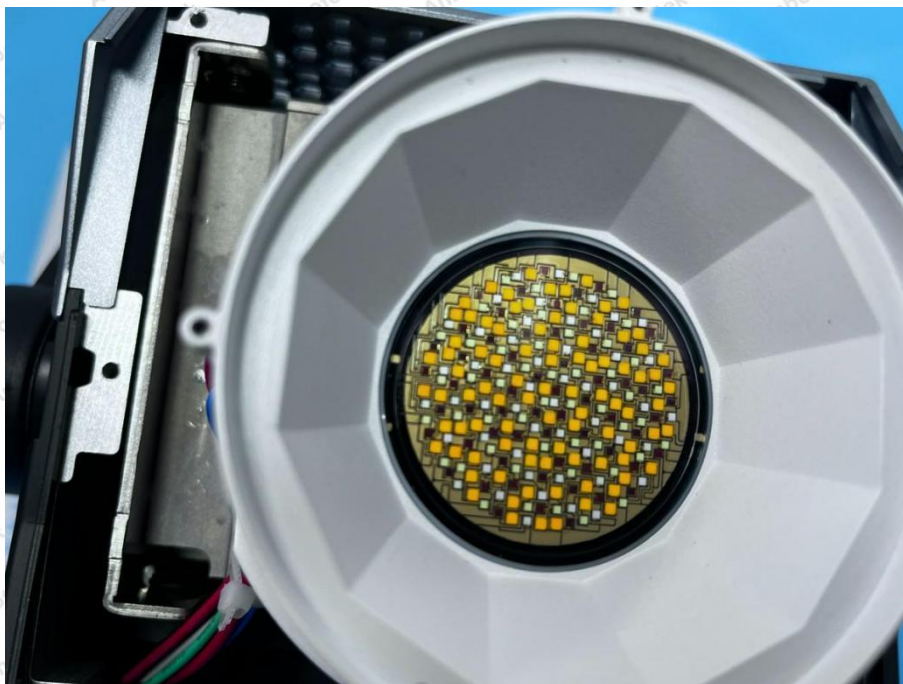

Shenzhen Anbotek Compliance Laboratory Limited

Address: 1/F., Building D, Sogood Science and Technology Park, Sanwei Community, Hangcheng Street, Bao'an District, Shenzhen, Guangdong, China.
Tel: (86) 0755-26066440 Fax: (86) 0755-26014772 Email: service@anbotek.com

Hotline
400-003-0500
www.anbotek.com.cn