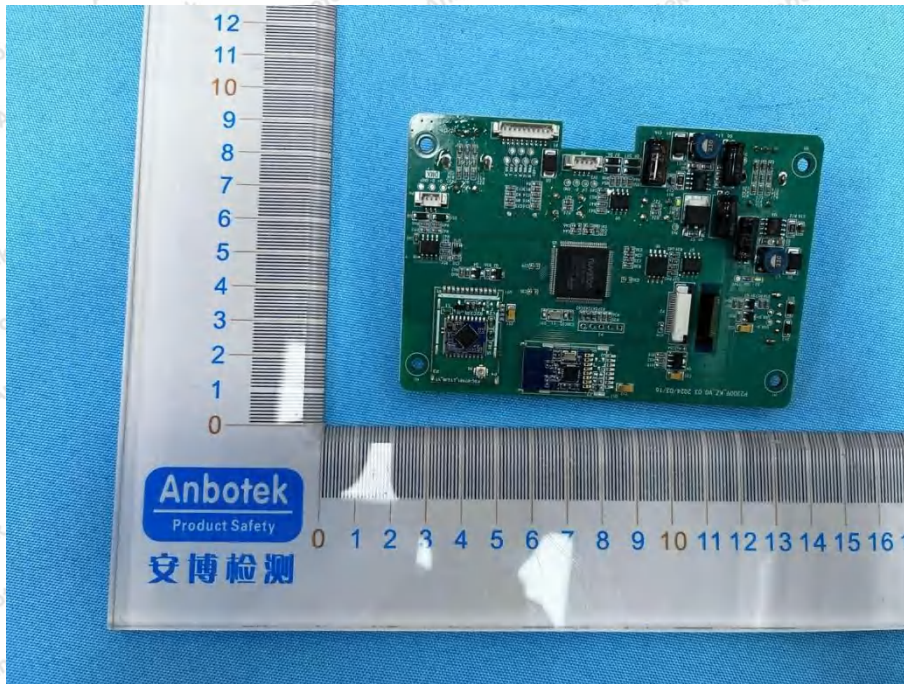

Appendix III -- Internal Photograph

BLE ANT:

2.4G RX only ANT:

Shenzhen Anbotek Compliance Laboratory Limited

Address: 1/F., Building D, Sogood Science and Technology Park, Sanwei Community, Hangcheng Street, Bao'an District, Shenzhen, Guangdong, China.
Tel: (86) 0755-26066440 Fax: (86) 0755-26014772 Email: service@anbotek.com