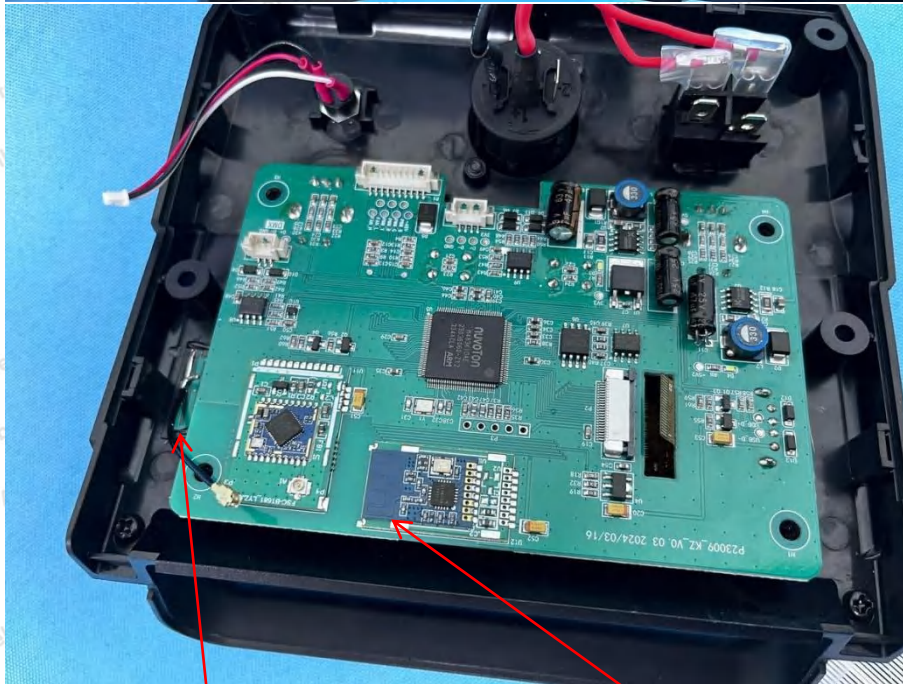

Appendix III -- Internal Photograph

BLE ANT:

2.4G RX only ANT:

Shenzhen Anbotek Compliance Laboratory Limited

Address: 1/F., Building D, Sogood Science and Technology Park, Sanwei Community, Hangcheng Street, Bao'an District, Shenzhen, Guangdong, China.
Tel: (86) 0755-26066440 Fax: (86) 0755-26014772 Email: service@anbotek.com