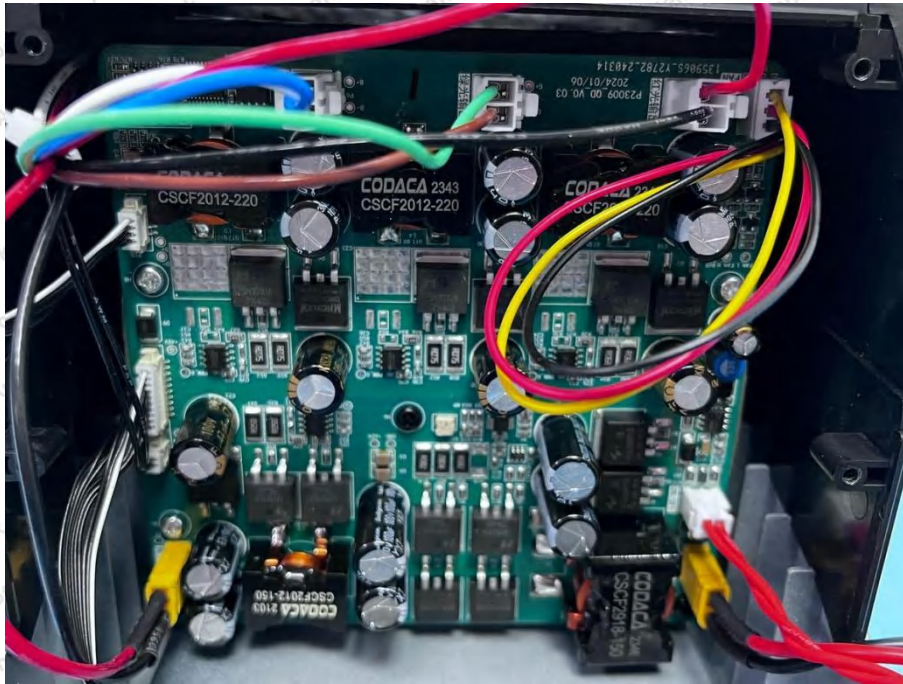

Shenzhen Anbotek Compliance Laboratory Limited

Address: 1/F., Building D, Sogood Science and Technology Park, Sanwei Community, Hangcheng Street, Bao'an District, Shenzhen, Guangdong, China.
Tel: (86) 0755-26066440 Fax: (86) 0755-26014772 Email: service@anbotek.com

Hotline

400-003-0500

www.anbotek.com.cn