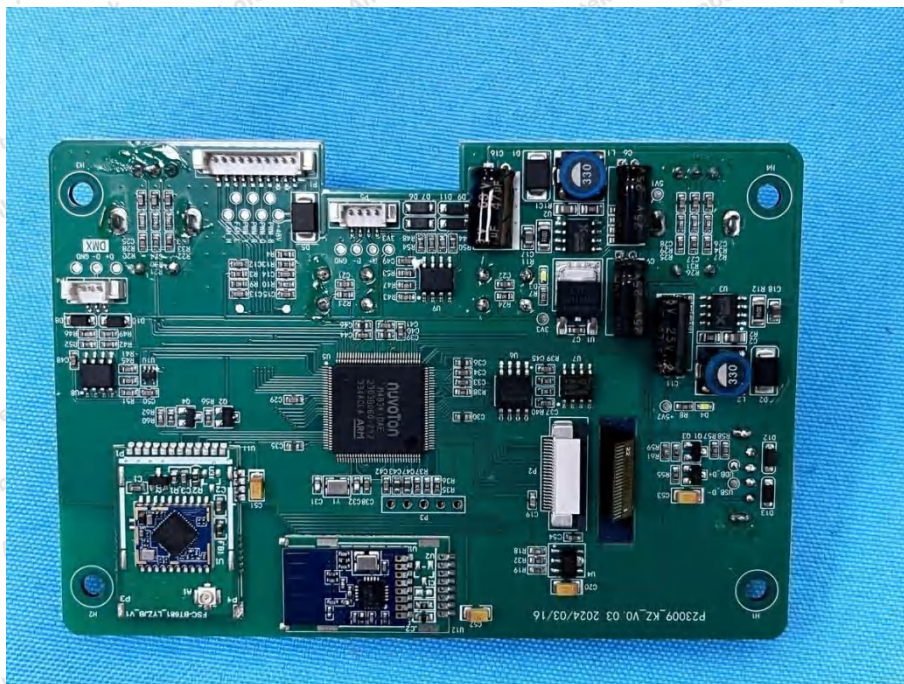

Appendix III -- Internal Photograph

BLE ANT:

2.4G RX only ANT:

Shenzhen Anbotek Compliance Laboratory Limited

Address: 1/F., Building D, Sogood Science and Technology Park, Sanwei Community, Hangcheng Street, Bao'an District, Shenzhen, Guangdong, China.
Tel: (86) 0755-26066440 Fax: (86) 0755-26014772 Email: service@anbotek.com