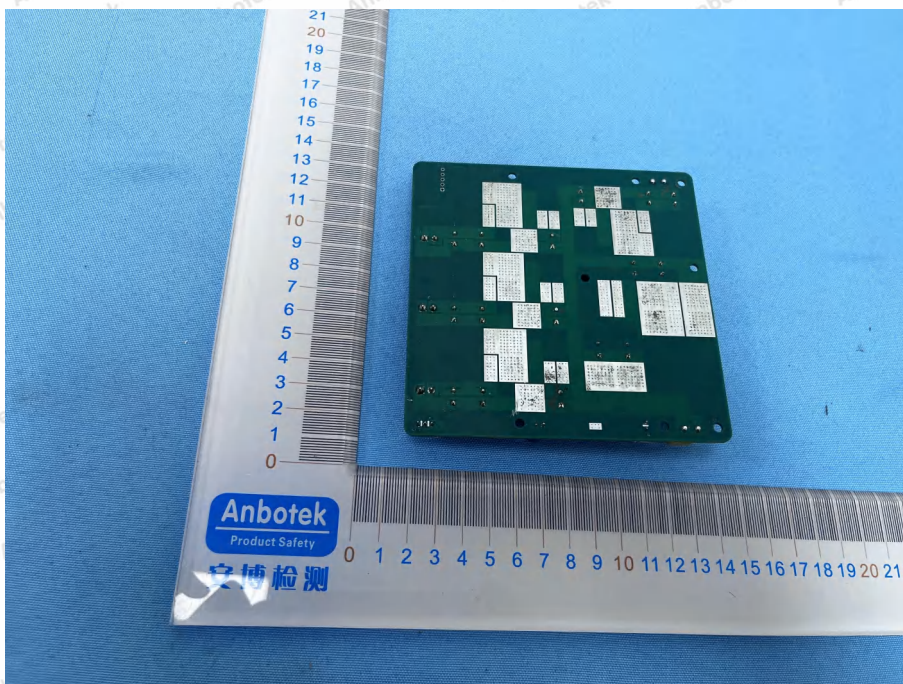

Shenzhen Anbotek Compliance Laboratory Limited

Address: 1/F., Building D, Sogood Science and Technology Park, Sanwei Community, Hangcheng Street, Bao'an District, Shenzhen, Guangdong, China.
Tel: (86) 0755-26066440 Fax: (86) 0755-26014772 Email: service@anbotek.com

Hotline
400-003-0500
www.anbotek.com.cn