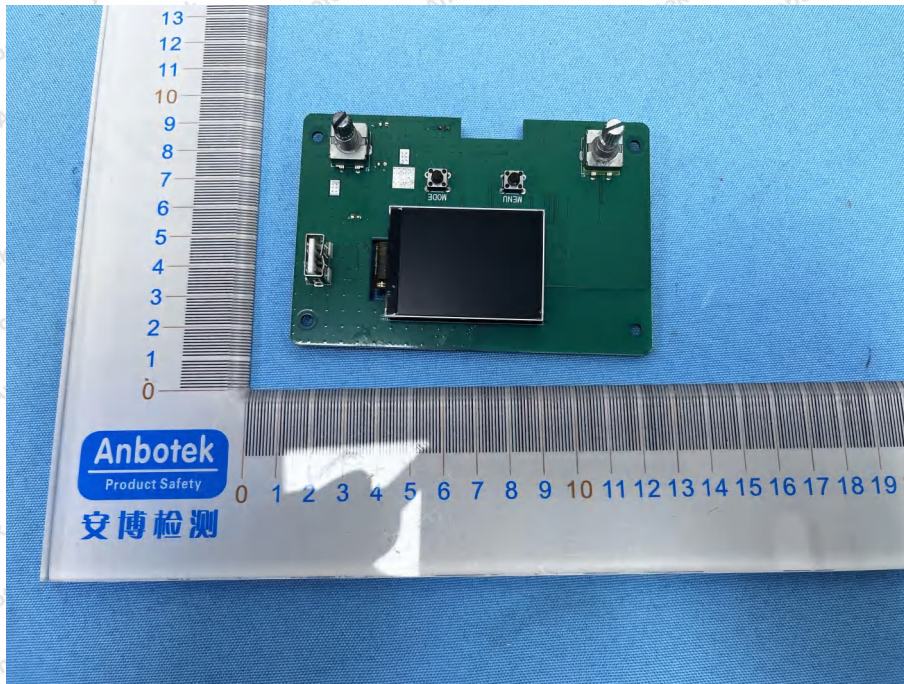

Shenzhen Anbotek Compliance Laboratory Limited

Address: 1/F., Building D, Sogood Science and Technology Park, Sanwei Community, Hangcheng Street, Bao'an District, Shenzhen, Guangdong, China.
Tel: (86) 0755-26066440 Fax: (86) 0755-26014772 Email: service@anbotek.com

Hotline

400-003-0500

www.anbotek.com.cn