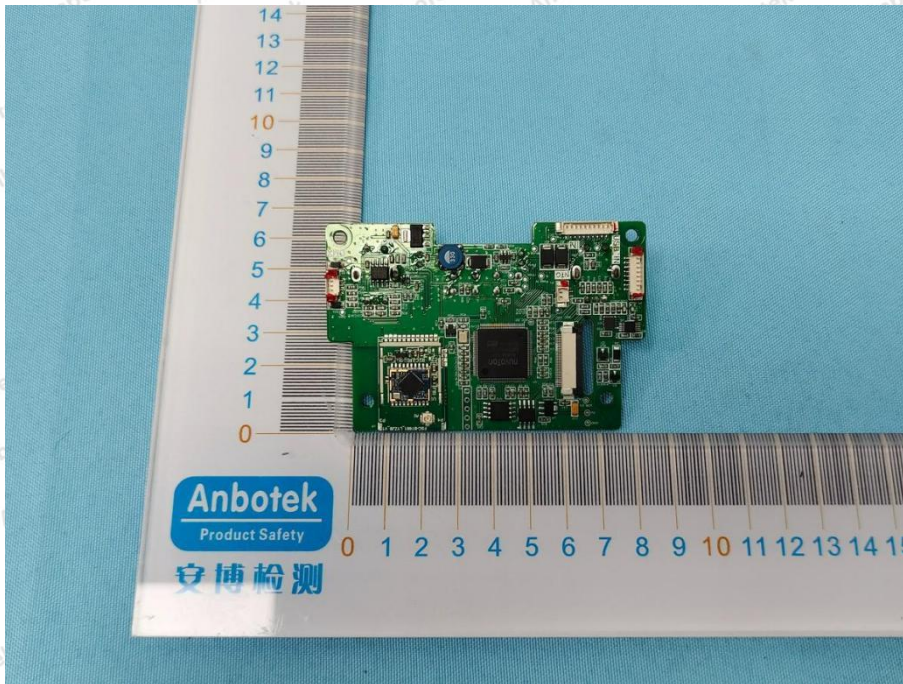

Shenzhen Anbotek Compliance Laboratory Limited

Address: 1/F., Building D, Sogood Science and Technology Park, Sanwei Community, Hangcheng Street, Bao'an District, Shenzhen, Guangdong, China.
Tel: (86) 0755-26066440 Fax: (86) 0755-26014772 Email: service@anbotek.com

Hotline
400-003-0500
www.anbotek.com.cn