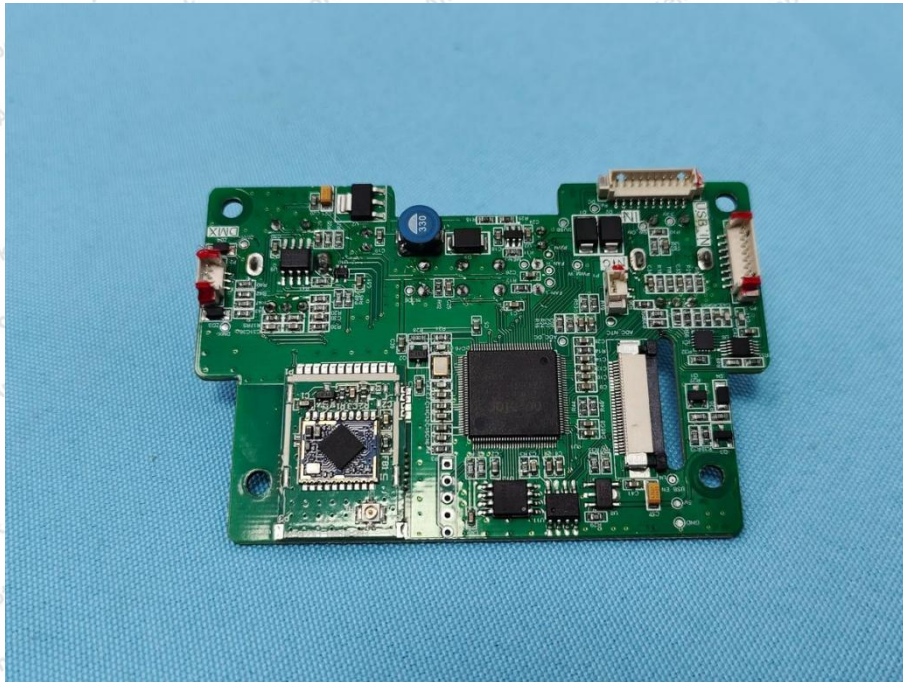

2.4G RX only

Shenzhen Anbotek Compliance Laboratory Limited

Address: 1/F., Building D, Sogood Science and Technology Park, Sanwei Community, Hangcheng Street, Bao'an District, Shenzhen, Guangdong, China.
Tel: (86) 0755-26066440 Fax: (86) 0755-26014772 Email: service@anbotek.com

Hotline
400-003-0500
www.anbotek.com.cn