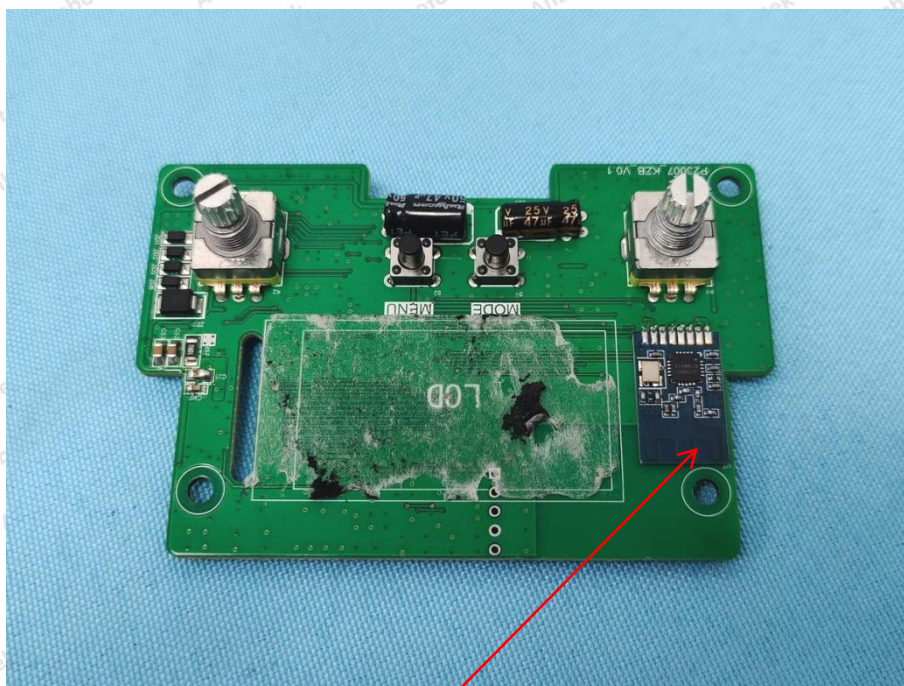

2.4G RX only