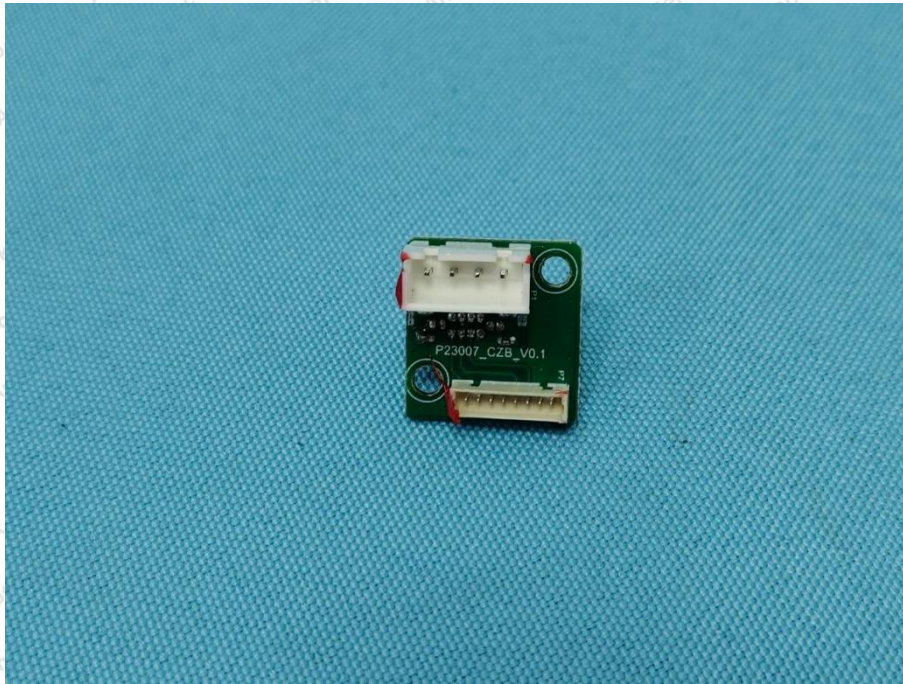

Shenzhen Anbotek Compliance Laboratory Limited

Address: 1/F., Building D, Sogood Science and Technology Park, Sanwei Community, Hangcheng Street, Bao'an District, Shenzhen, Guangdong, China.
Tel: (86) 0755-26066440 Fax: (86) 0755-26014772 Email: service@anbotek.com

Hotline
400-003-0500
www.anbotek.com.cn