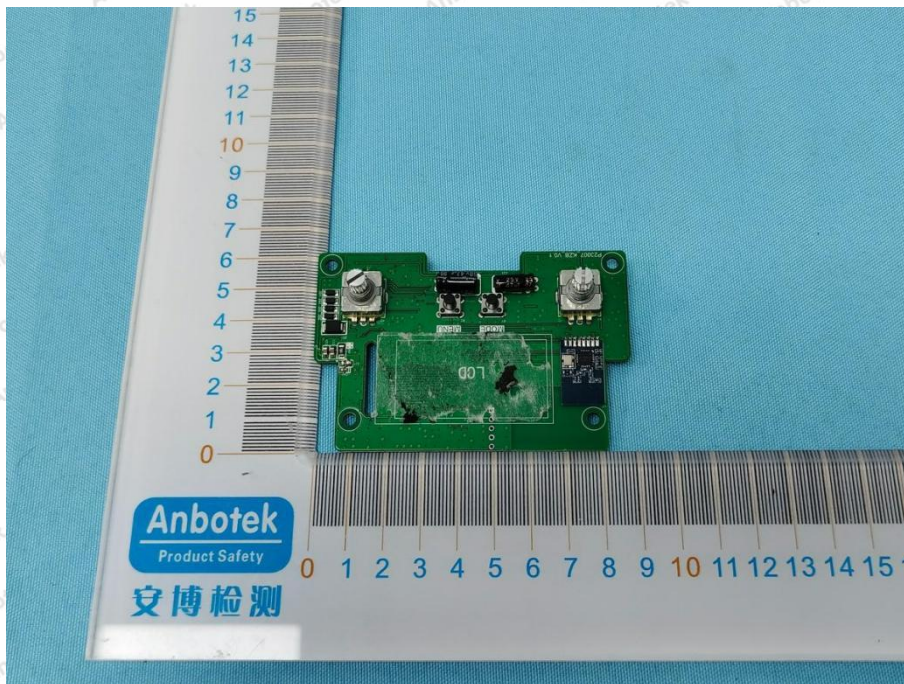

2.4G RX only