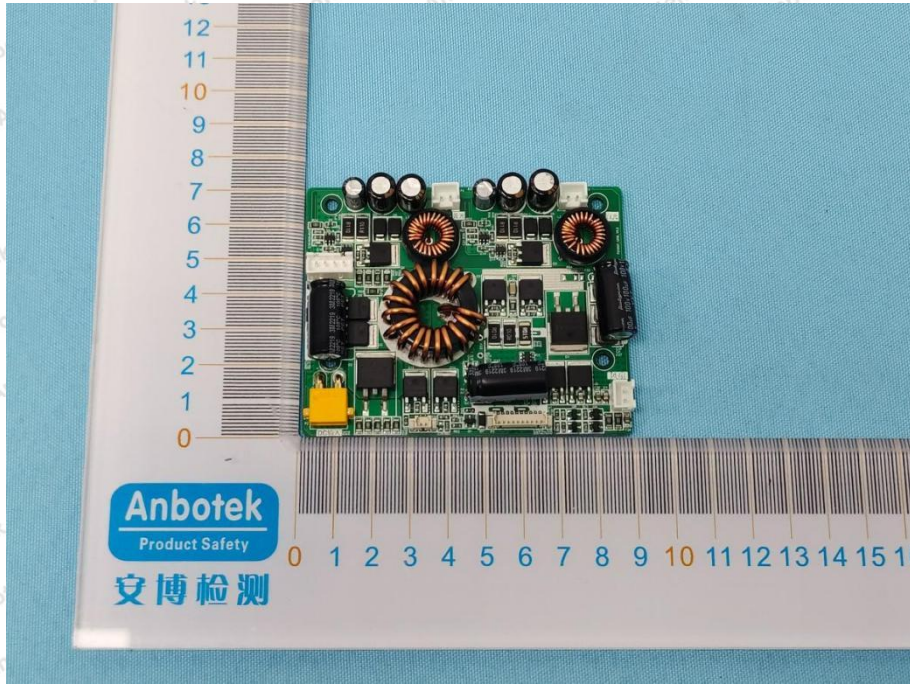

Appendix III -- Internal Photograph

Shenzhen Anbotek Compliance Laboratory Limited

Address: 1/F., Building D, Sogood Science and Technology Park, Sanwei Community, Hangcheng Street, Bao'an District, Shenzhen, Guangdong, China.
Tel: (86) 0755-26066440 Fax: (86) 0755-26014772 Email: service@anbotek.com