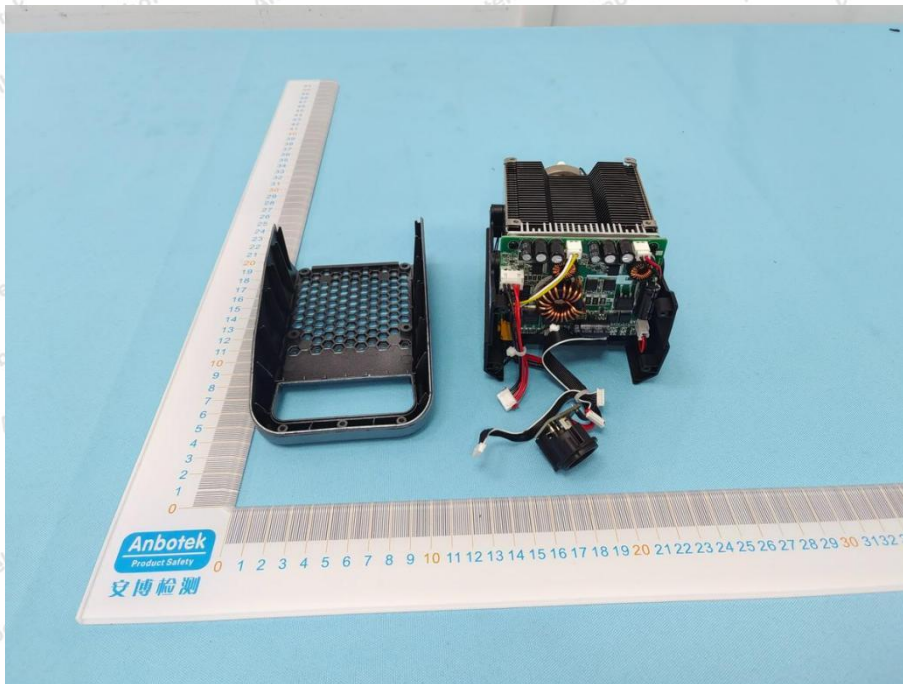

Appendix III -- Internal Photograph

Shenzhen Anbotek Compliance Laboratory Limited

Address: 1/F., Building D, Sogood Science and Technology Park, Sanwei Community, Hangcheng Street, Bao'an District, Shenzhen, Guangdong, China.
Tel: (86) 0755-26066440 Fax: (86) 0755-26014772 Email: service@anbotek.com