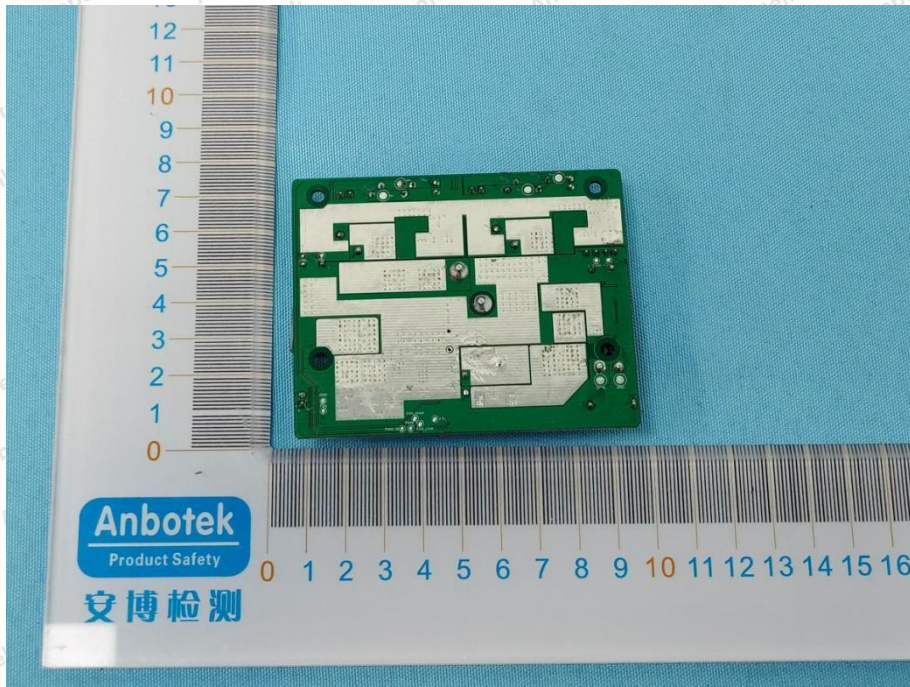

Appendix III -- Internal Photograph

Shenzhen Anbotek Compliance Laboratory Limited

Address: 1/F., Building D, Sogood Science and Technology Park, Sanwei Community, Hangcheng Street, Bao'an District, Shenzhen, Guangdong, China.
Tel: (86) 0755-26066440 Fax: (86) 0755-26014772 Email: service@anbotek.com