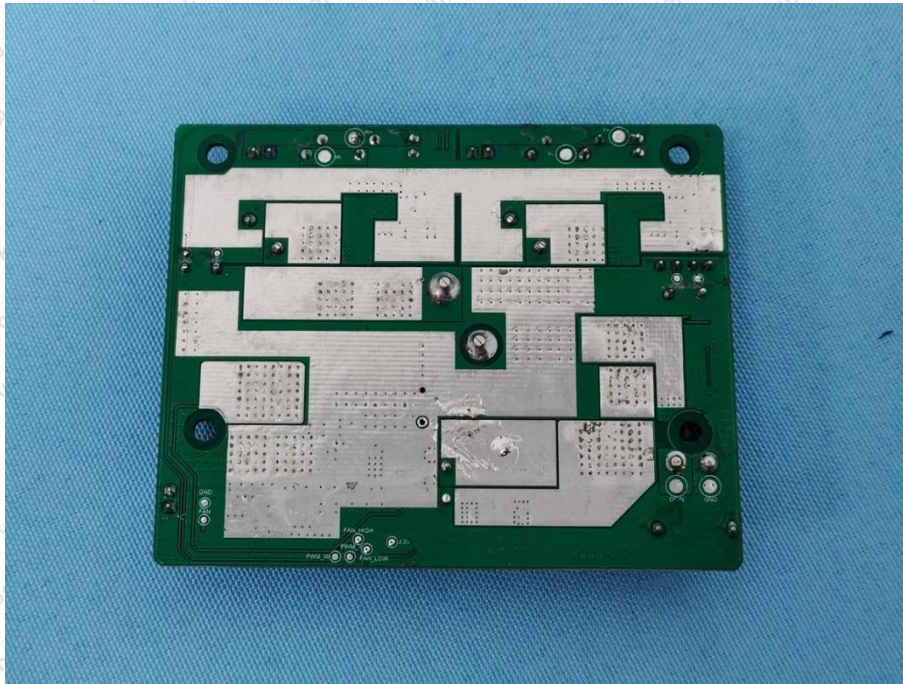

Appendix III -- Internal Photograph

Shenzhen Anbotek Compliance Laboratory Limited

Address: 1/F., Building D, Sogood Science and Technology Park, Sanwei Community, Hangcheng Street, Bao'an District, Shenzhen, Guangdong, China.
Tel: (86) 0755-26066440 Fax: (86) 0755-26014772 Email: service@anbotek.com