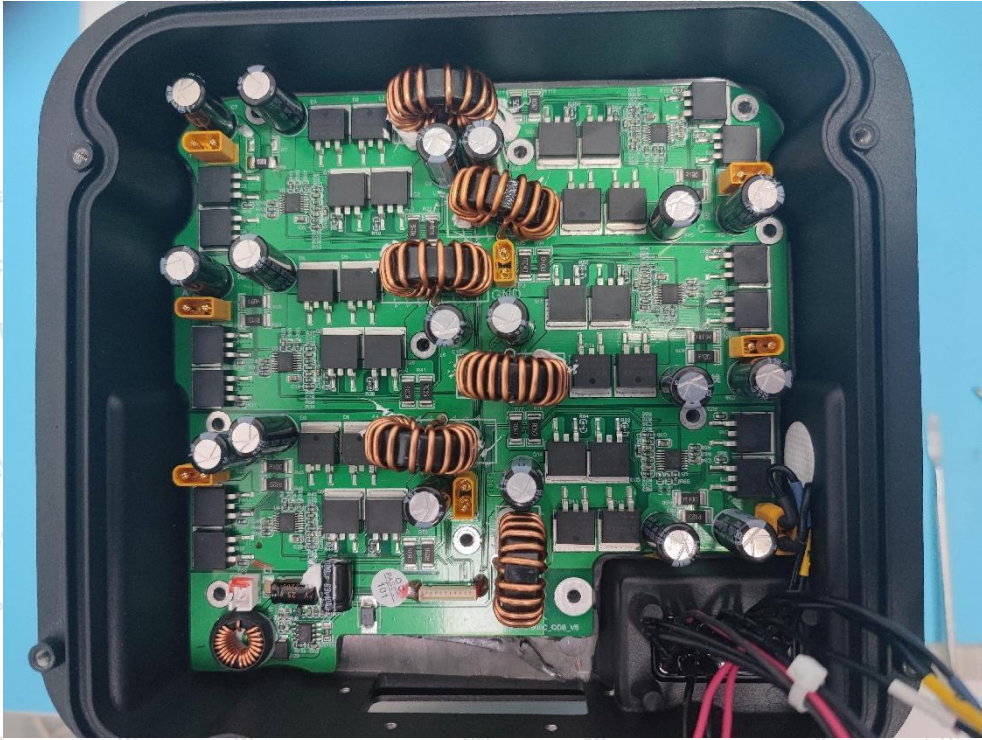

Anbotek

Product Safety

Shenzhen Anbotek Compliance Laboratory Limited

Address: 1/F., Building D, Sogood Science and Technology Park, Sanwei Community, Hangcheng Street, Bao'an District, Shenzhen, Guangdong, China.
Tel: (86) 0755-26066440 Fax: (86) 0755-26014772 Email: service@anbotek.com

Code: AB-RF-05-b

Hotline

400-003-0500

www.anbotek.com.cn

安博检测