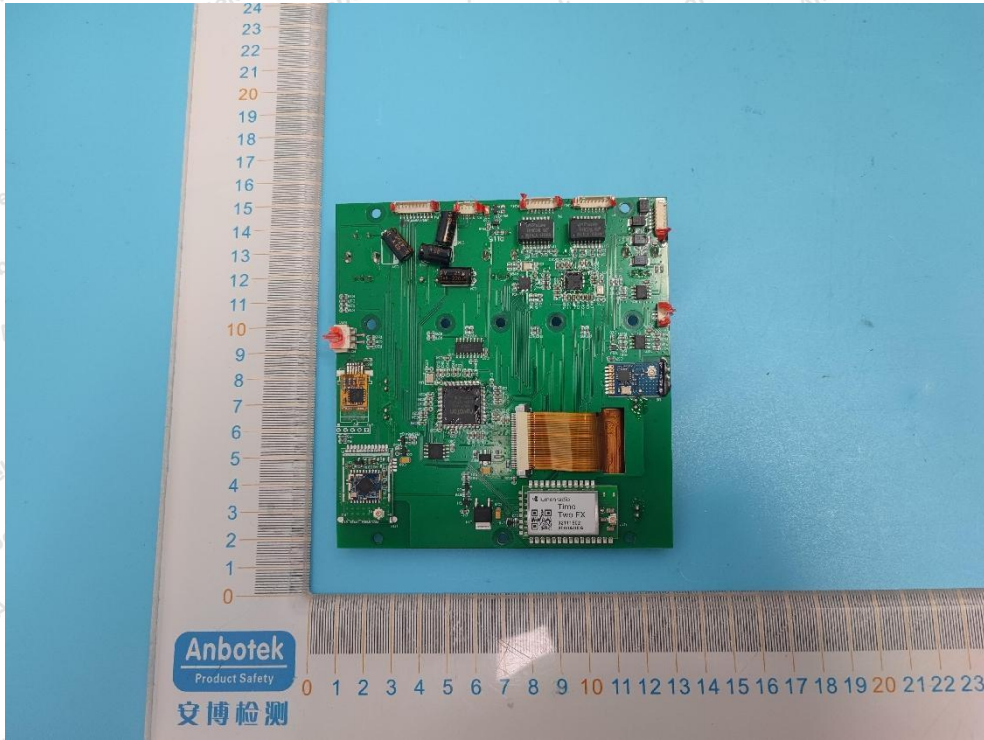

Code: AB-RF-05-b

Hotline

400-003-0500

www.anbotek.com.cn

安博检测

2.4G RX ANT

BLE ANT

Lumenradio ANT