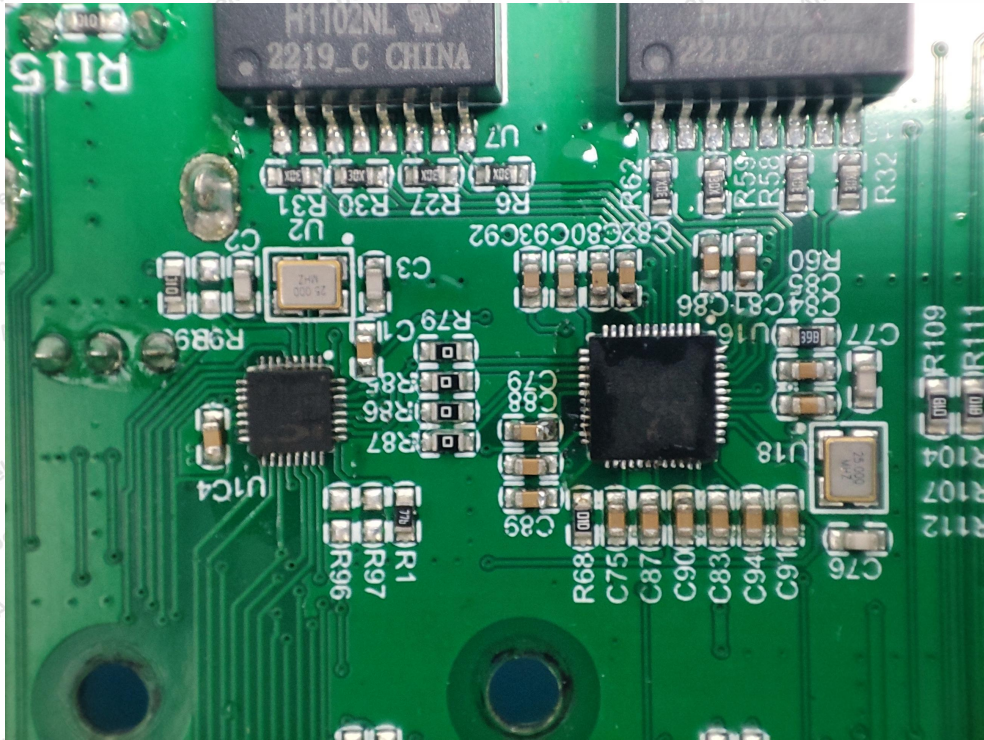

Code: AB-RF-05-b

Hotline

400-003-0500

www.anbotek.com.cn

安博检测

2.4G RX ANT

BLE ANT

Lumenradio ANT