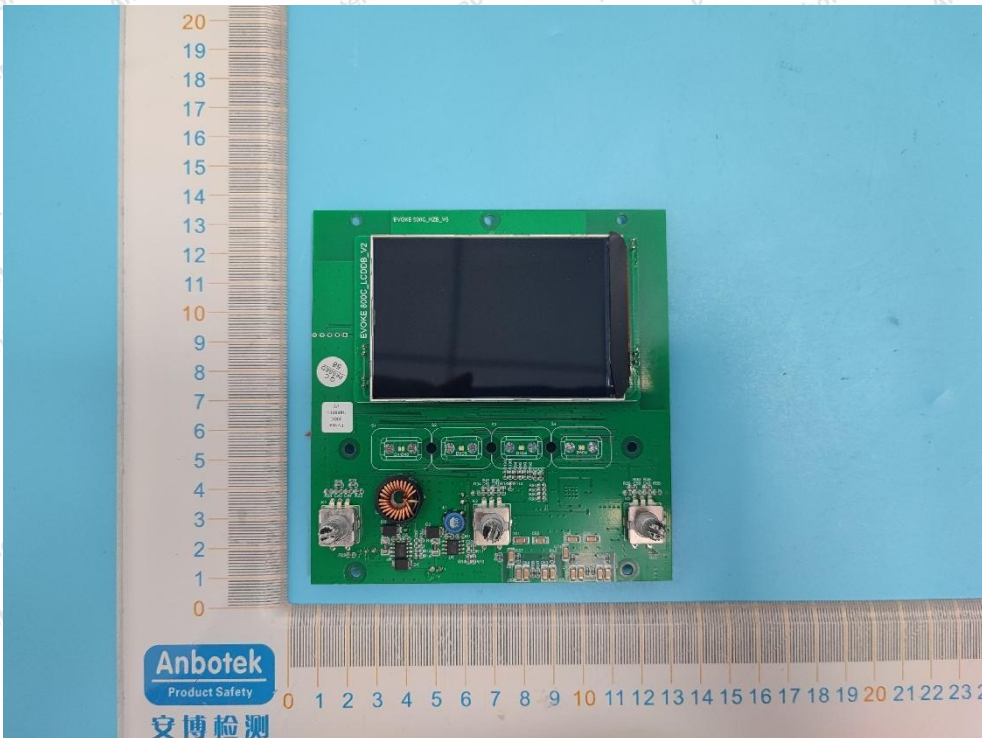

Anbotek

Product Safety

Shenzhen Anbotek Compliance Laboratory Limited

Address: 1/F., Building D, Sogood Science and Technology Park, Sanwei Community, Hangcheng Street, Bao'an District, Shenzhen, Guangdong, China.
Tel: (86) 0755-26066440 Fax: (86) 0755-26014772 Email: service@anbotek.com

Code: AB-RF-05-b

Hotline

400-003-0500

www.anbotek.com.cn

安博检测