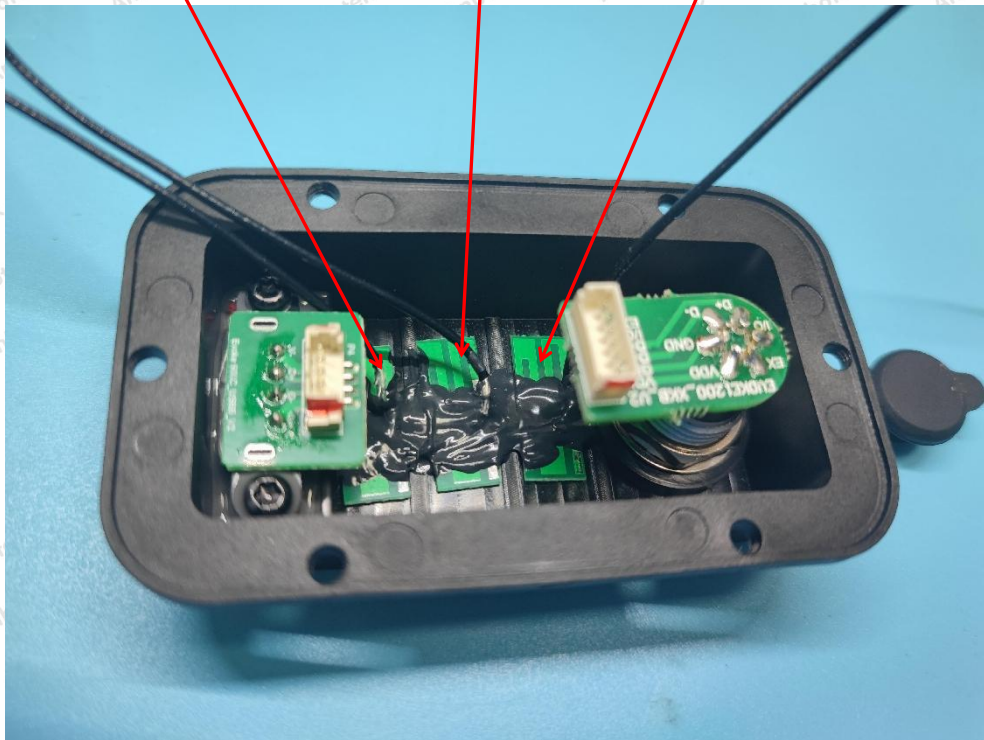

Code: AB-RF-05-b

Hotline

400-003-0500

www.anbotek.com.cn

安博检测

2.4G RX ANT

BLE ANT

Lumenradio ANT