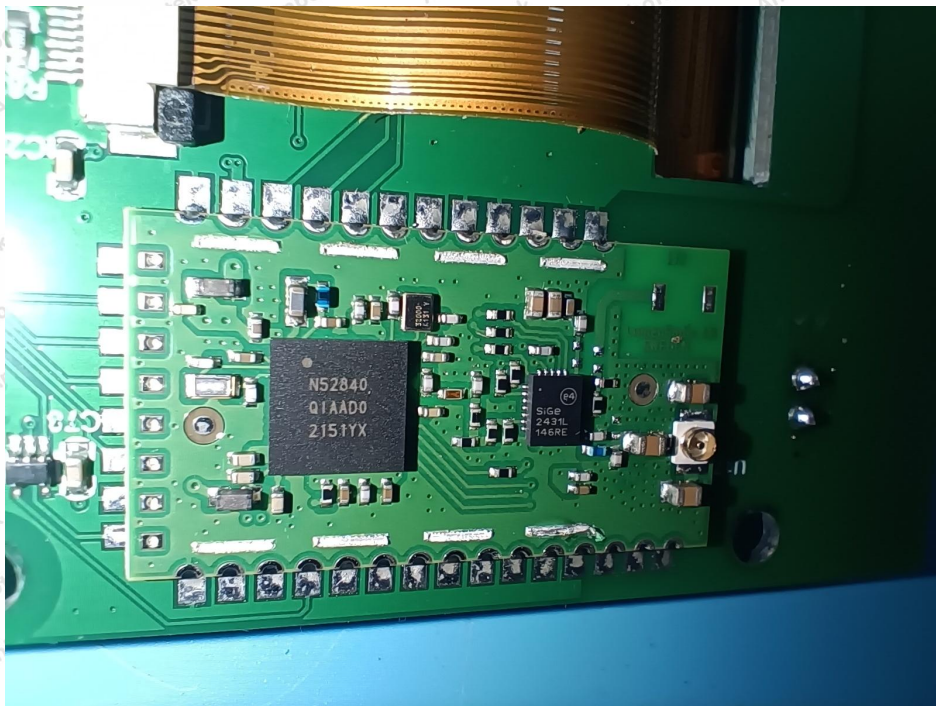

Code: AB-RF-05-b

Hotline

400-003-0500

www.anbotek.com.cn

安博检测

2.4G RX ANT

BLE ANT

Lumenradio ANT