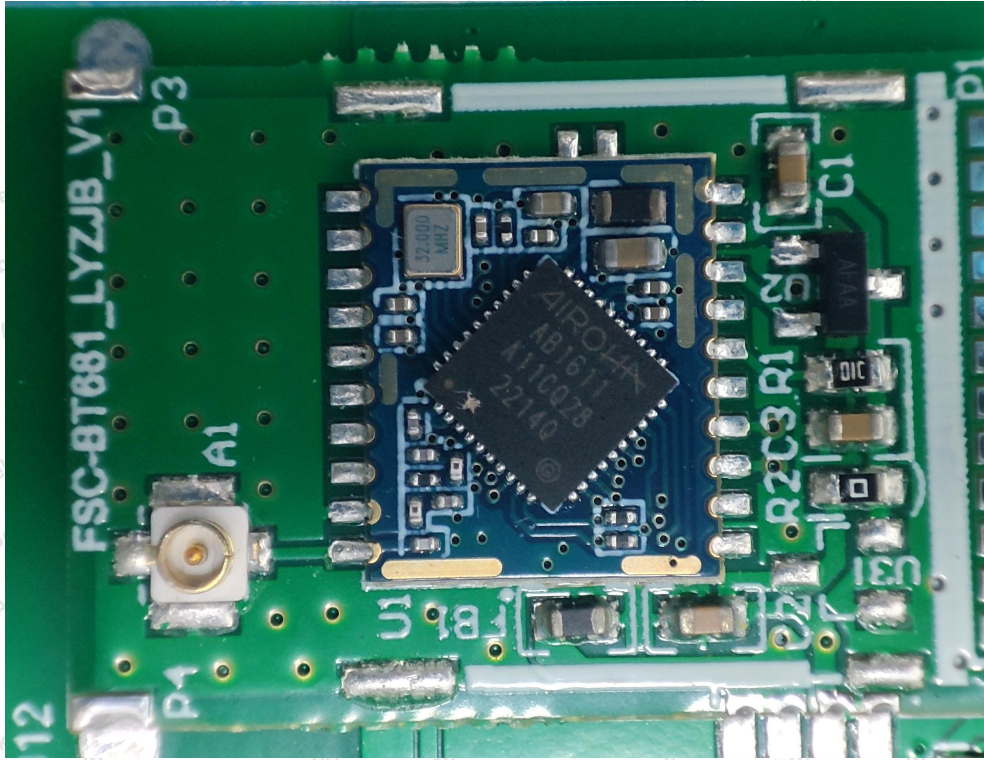

Code: AB-RF-05-b

Hotline

400-003-0500

www.anbotek.com.cn

安博检测

2.4G RX ANT

BLE ANT

Lumenradio ANT