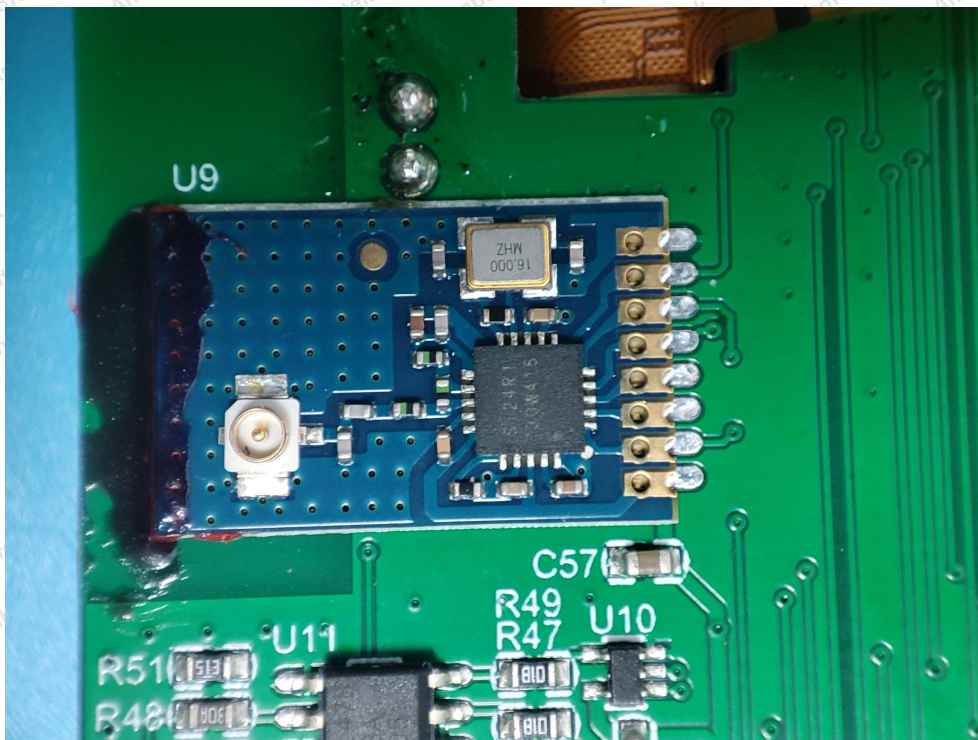

Code: AB-RF-05-b

Hotline

400-003-0500

www.anbotek.com.cn

安博检测

2.4G RX ANT

BLE ANT

Lumenradio ANT