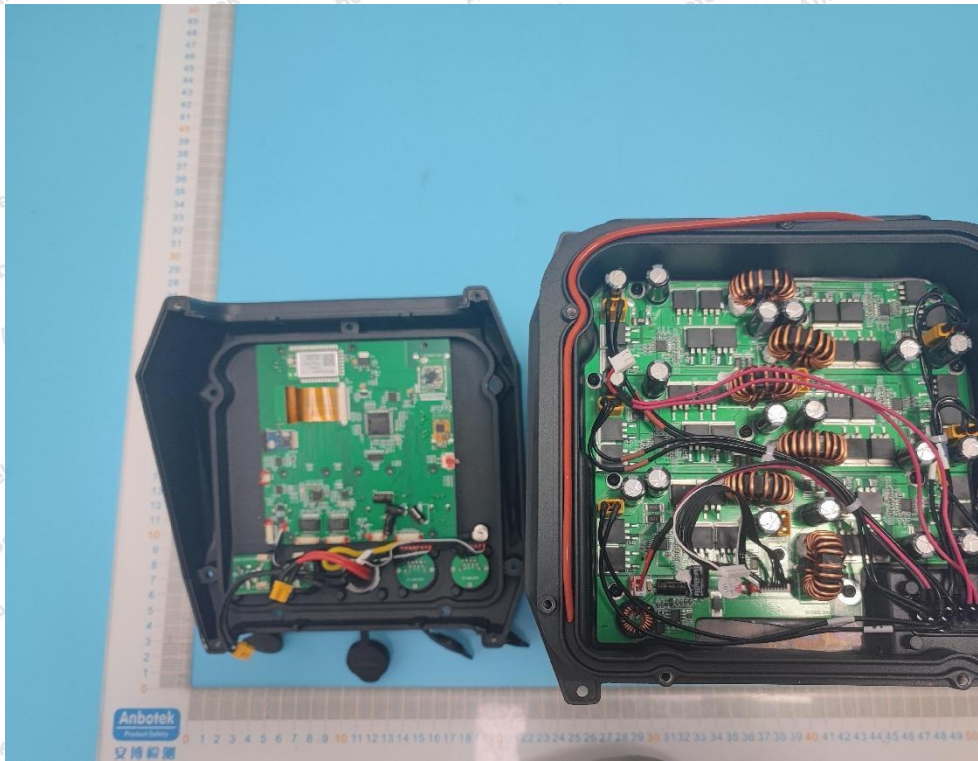

Internal Photograph