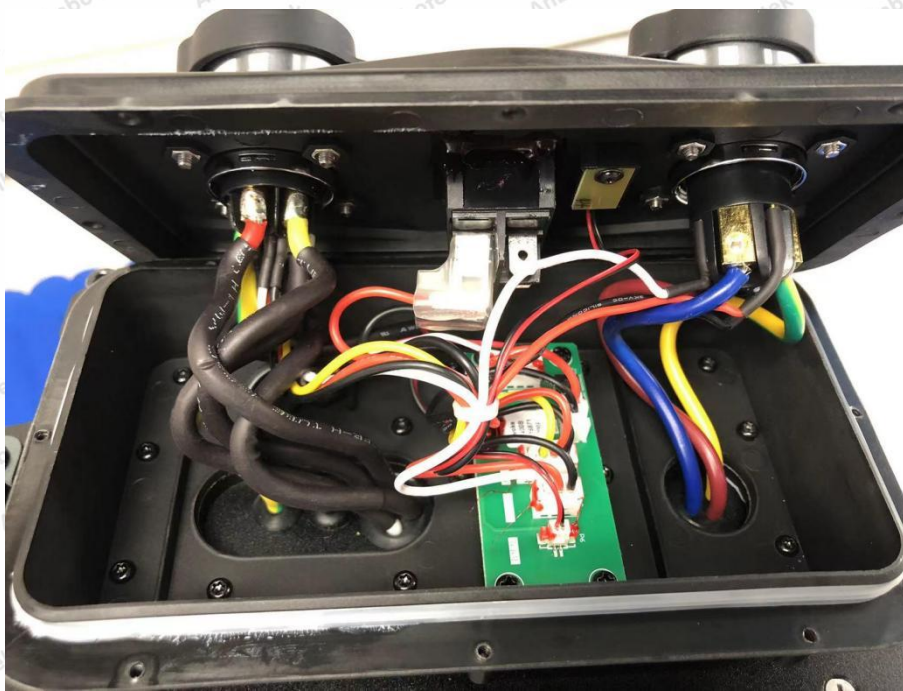

Hotline

400-003-0500

www.anbotek.com.cn

2.4G ANT

BLE ANT

2.4G RX ANT

Shenzhen Anbotek Compliance Laboratory Limited

Address: 1/F., Building D, Sogood Science and Technology Park, Sanwei Community, Hangcheng Street, Bao'an District, Shenzhen, Guangdong, China.
Tel: (86) 0755-26066440 Fax: (86) 0755-26014772 Email: service@anbotek.com