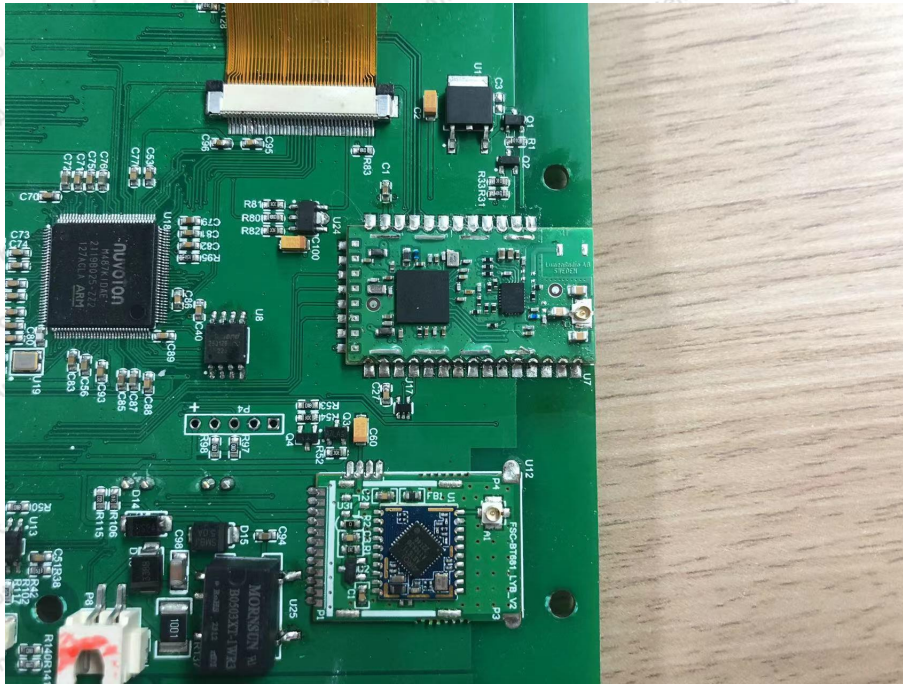

Hotline

400-003-0500

www.anbotek.com.cn

2.4G ANT

BLE ANT

2.4G RX ANT

Shenzhen Anbotek Compliance Laboratory Limited

Address: 1/F., Building D, Sogood Science and Technology Park, Sanwei Community, Hangcheng Street, Bao'an District, Shenzhen, Guangdong, China.
Tel: (86) 0755-26066440 Fax: (86) 0755-26014772 Email: service@anbotek.com