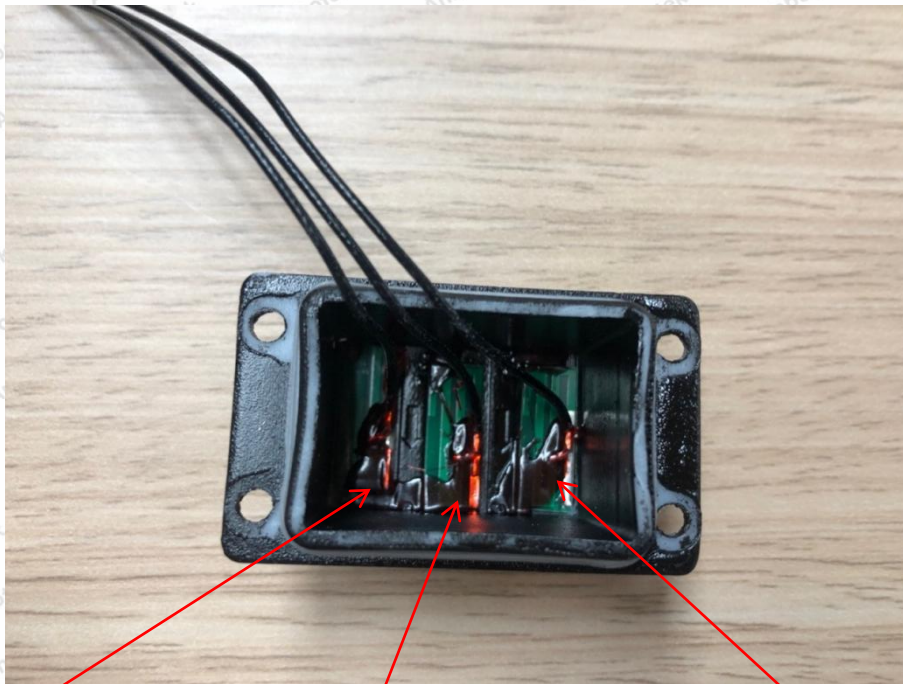

Hotline

400-003-0500

www.anbotek.com.cn

2.4G ANT

BLE ANT

2.4G RX ANT

Shenzhen Anbotek Compliance Laboratory Limited

Address: 1/F., Building D, Sogood Science and Technology Park, Sanwei Community, Hangcheng Street, Bao'an District, Shenzhen, Guangdong, China.
Tel: (86) 0755-26066440 Fax: (86) 0755-26014772 Email: service@anbotek.com