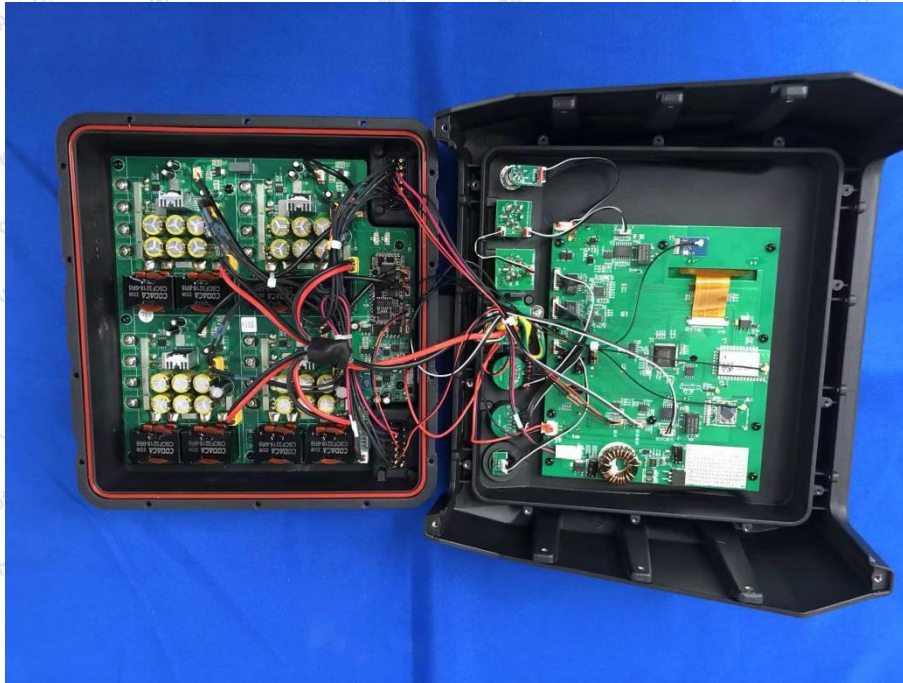

Appendix III -- Internal Photograph