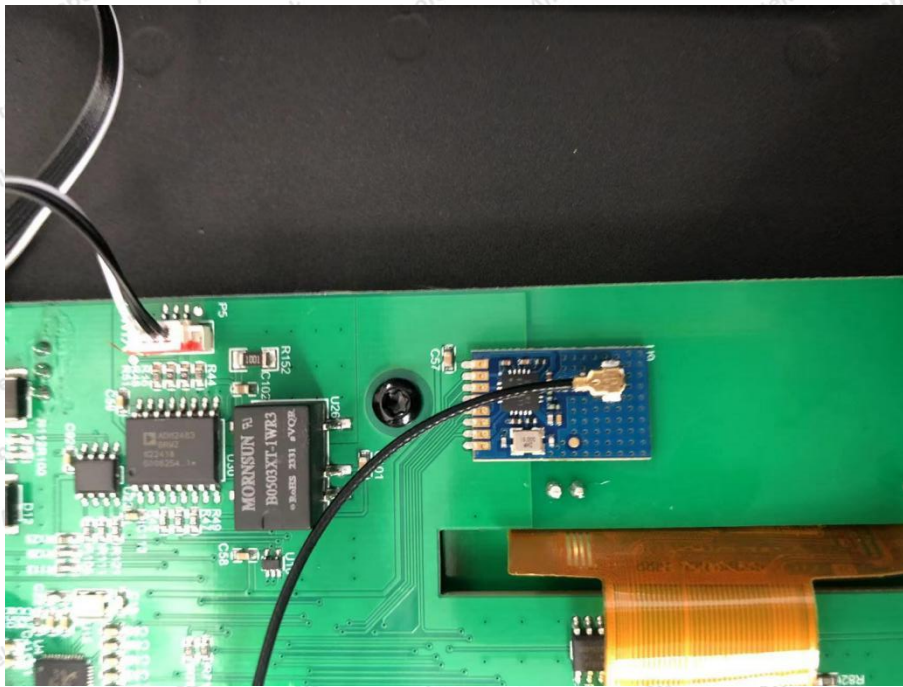

Appendix III -- Internal Photograph

Shenzhen Anbotek Compliance Laboratory Limited

Address: 1/F., Building D, Sogood Science and Technology Park, Sanwei Community, Hangcheng Street, Bao'an District, Shenzhen, Guangdong, China.
Tel: (86) 0755-26066440 Fax: (86) 0755-26014772 Email: service@anbotek.com