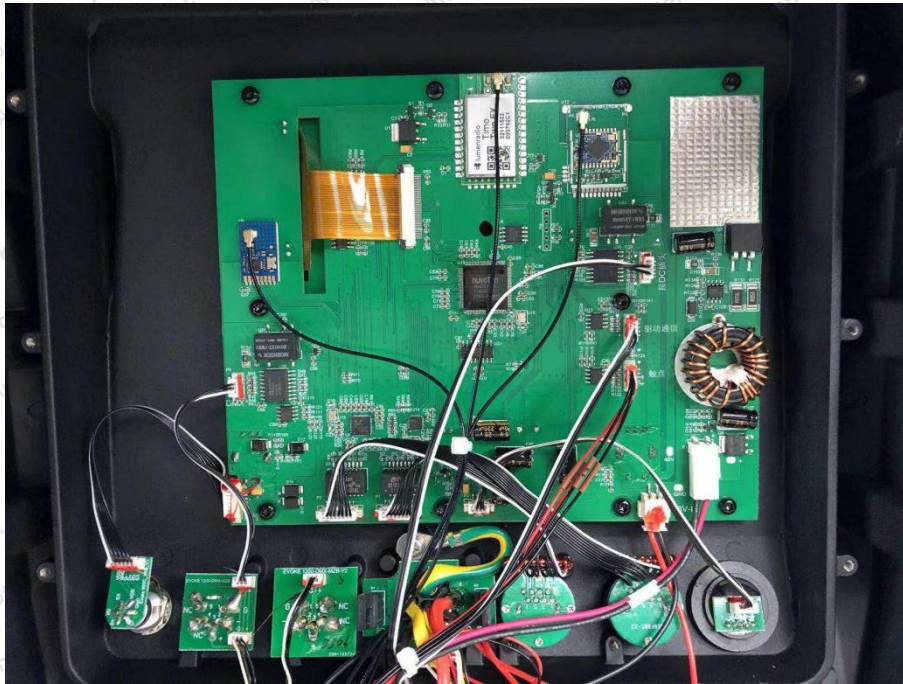

Shenzhen Anbotek Compliance Laboratory Limited

Address: 1/F., Building D, Sogood Science and Technology Park, Sanwei Community, Hangcheng Street, Bao'an District, Shenzhen, Guangdong, China.
Tel: (86) 0755-26066440 Fax: (86) 0755-26014772 Email: service@anbotek.com

Hotline

400-003-0500

www.anbotek.com.cn