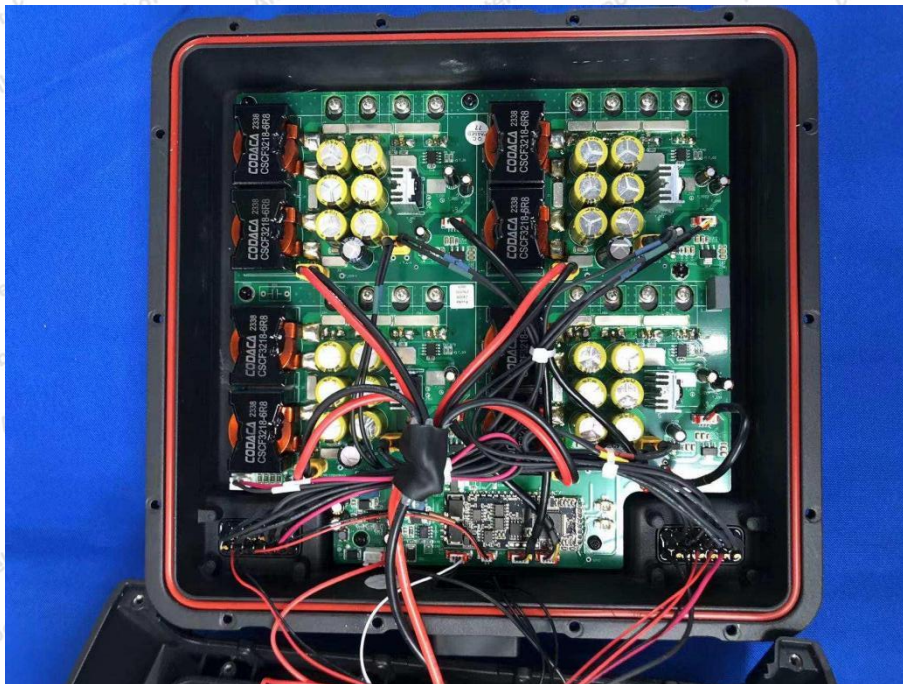

Appendix III -- Internal Photograph