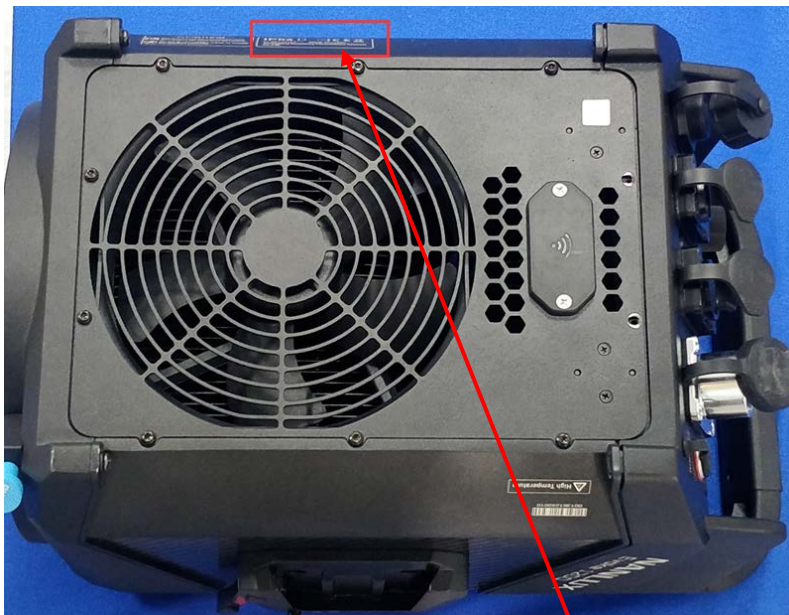

Label Artwork and Location

Model: Evoke 1200

Label:

LED Spot Light	NANLUX
Model: Evoke 1200	
Input: AC100-240V 50/60Hz	
Output: DC48V Max.25A 1200W	
Ta: 45°C FCC ID: 2A2Y8-EVOKE1200	
CE UK CA PS E RoHS 	
Guangdong Nanguang Photo & Video Systems Co., Ltd	
MADE IN CHINA	Contain FCC ID: XRSTIMOMWAN201

Size: L*W=40*105mm

Location