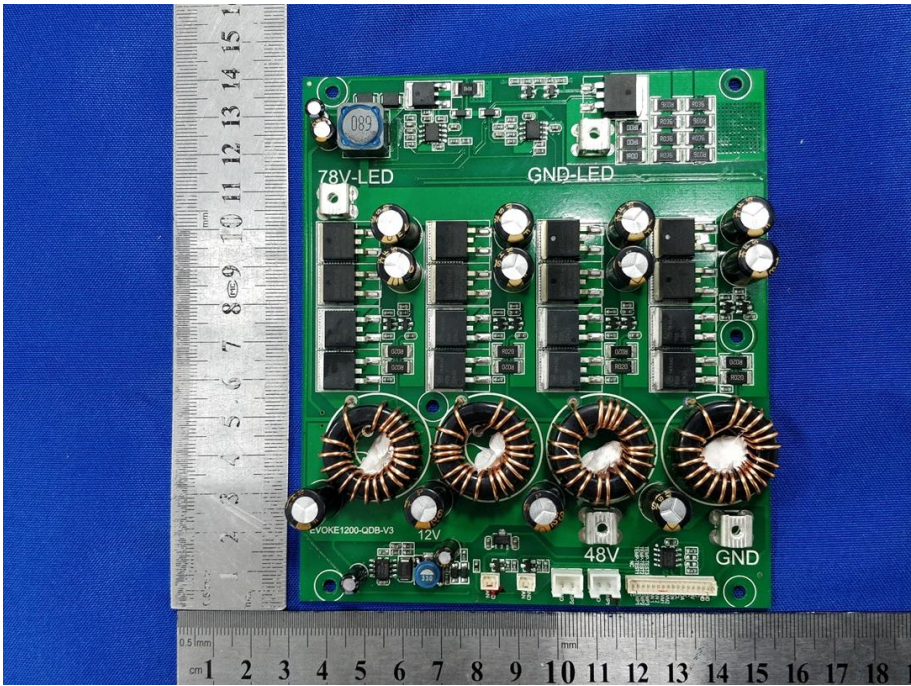

# Appendix C: Photographs of EUT

Product: LED SPOT LIGHT

Model: Evoke 1200

Internal Photos

Lumenradio RX

BT TX

2.4G Modulation RX

Antenna