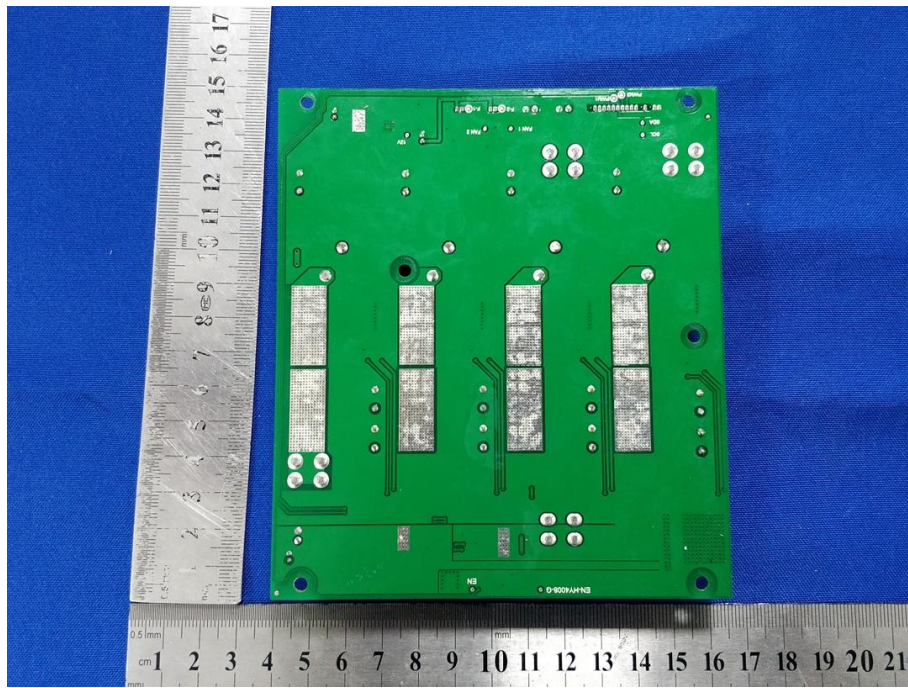

# Appendix C: Photographs of EUT

Product: LED SPOT LIGHT

Model: Evoke 1200

Internal Photos

Lumenradio RX

BT TX

2.4G Modulation RX

Antenna