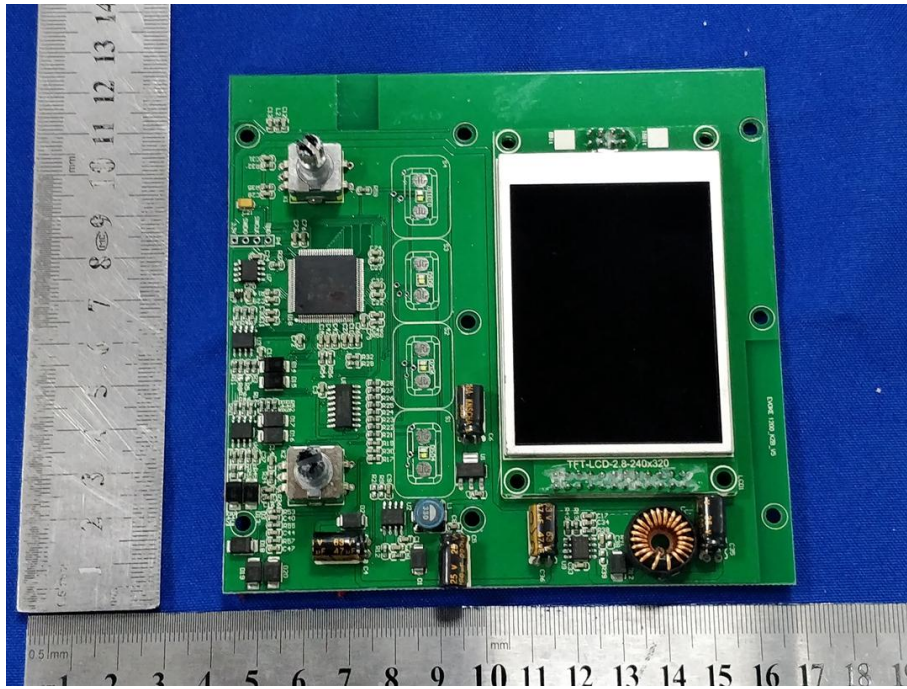

# Appendix C: Photographs of EUT

Product: LED SPOT LIGHT

Model: Evoke 1200

Internal Photos

Lumenradio RX

BT TX

2.4G Modulation RX

Antenna