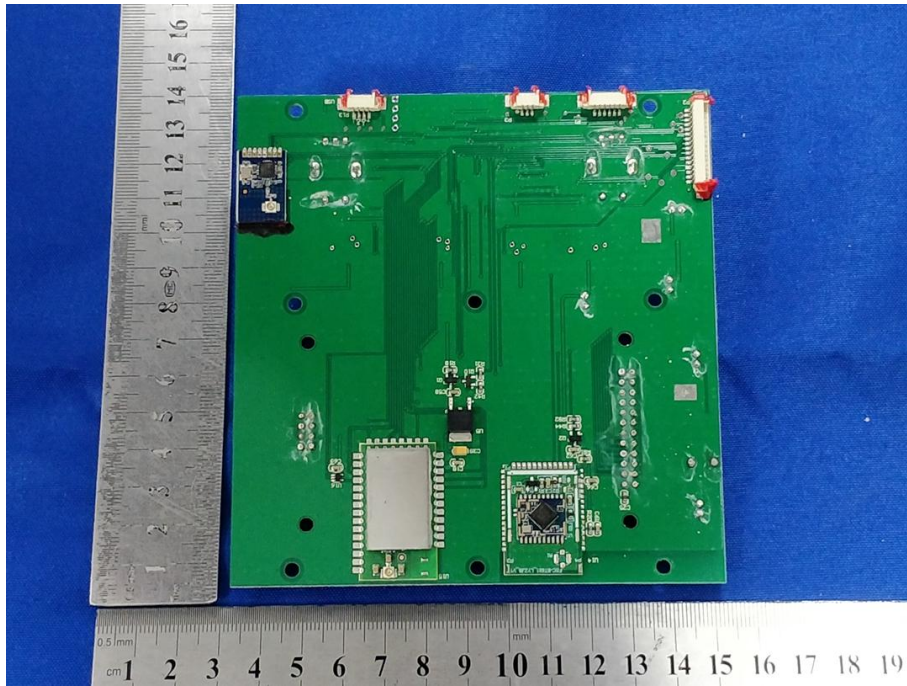

# Appendix C: Photographs of EUT

Product: LED SPOT LIGHT

Model: Evoke 1200

Internal Photos

Lumenradio RX

BT TX

2.4G Modulation RX

Antenna