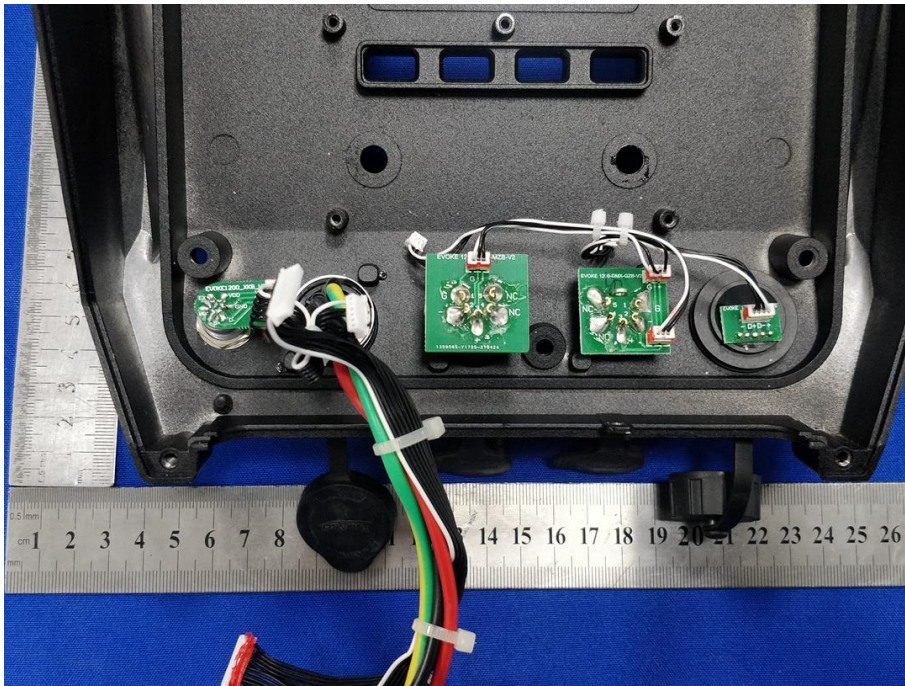

# Appendix C: Photographs of EUT

Product: LED SPOT LIGHT

Model: Evoke 1200

Internal Photos

Lumenradio RX

BT TX

2.4G Modulation RX

Antenna