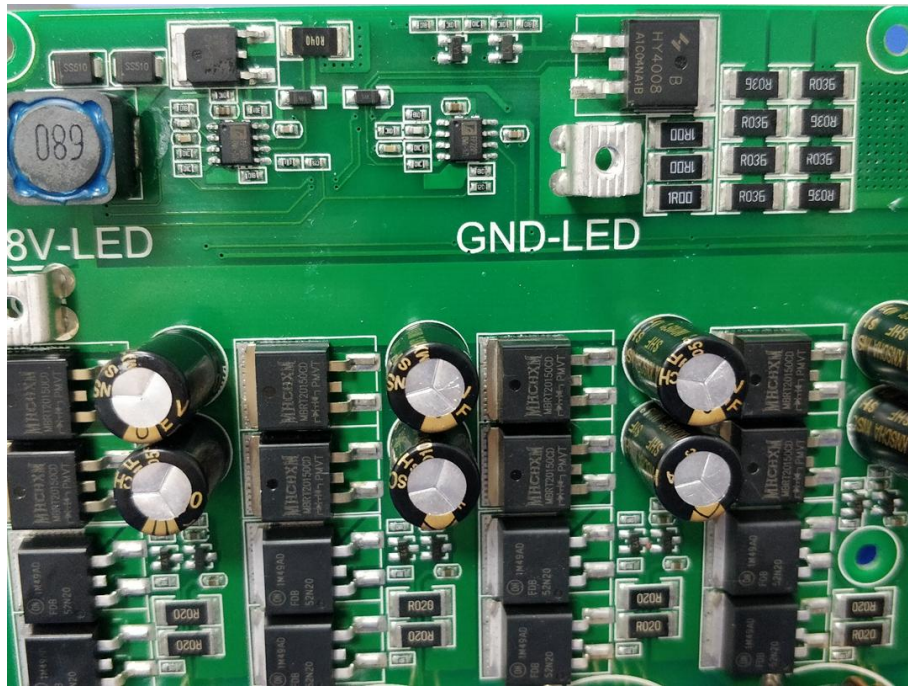

# Appendix C: Photographs of EUT

Product: LED SPOT LIGHT

Model: Evoke 1200

Internal Photos

Lumenradio RX

BT TX

2.4G Modulation RX

Antenna