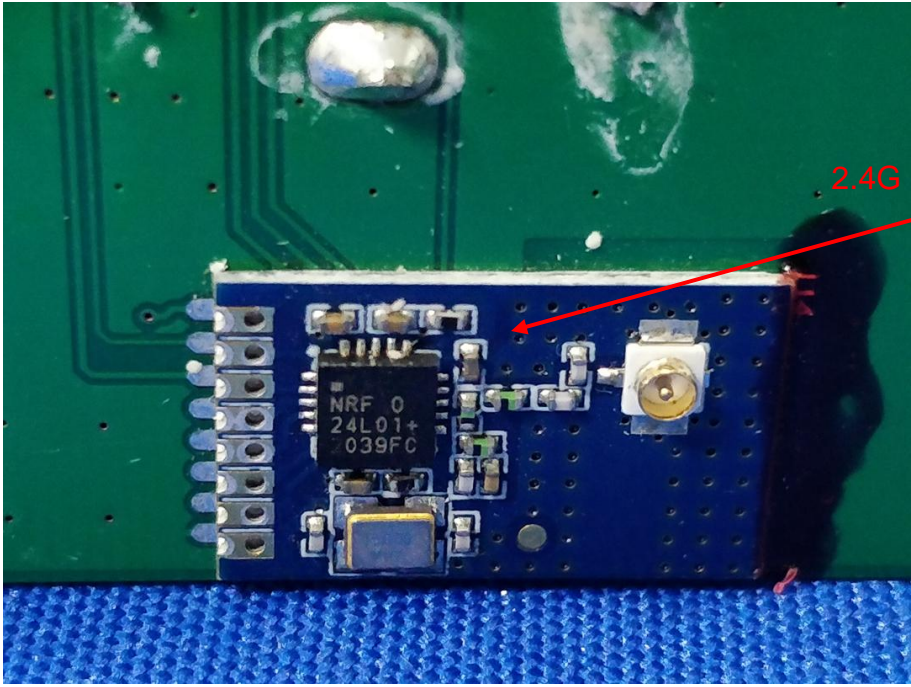

# Appendix C: Photographs of EUT

Product: LED SPOT LIGHT

Model: Evoke 1200

Internal Photos

Lumenradio RX

BT TX

2.4G Modulation RX

Antenna