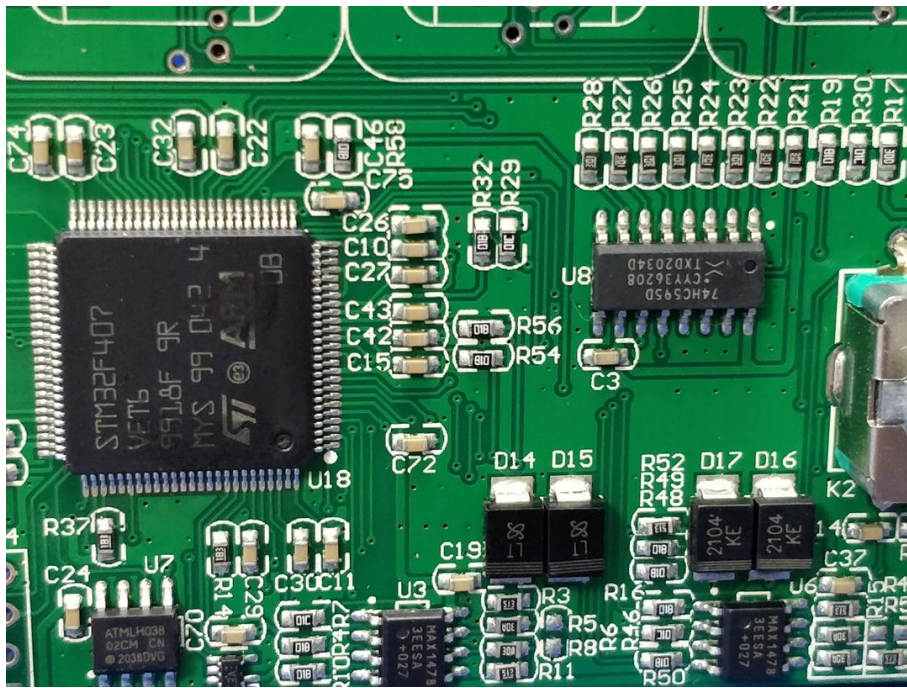

# Appendix C: Photographs of EUT

Product: LED SPOT LIGHT

Model: Evoke 1200

Internal Photos

Lumenradio RX

BT TX

2.4G Modulation RX

Antenna