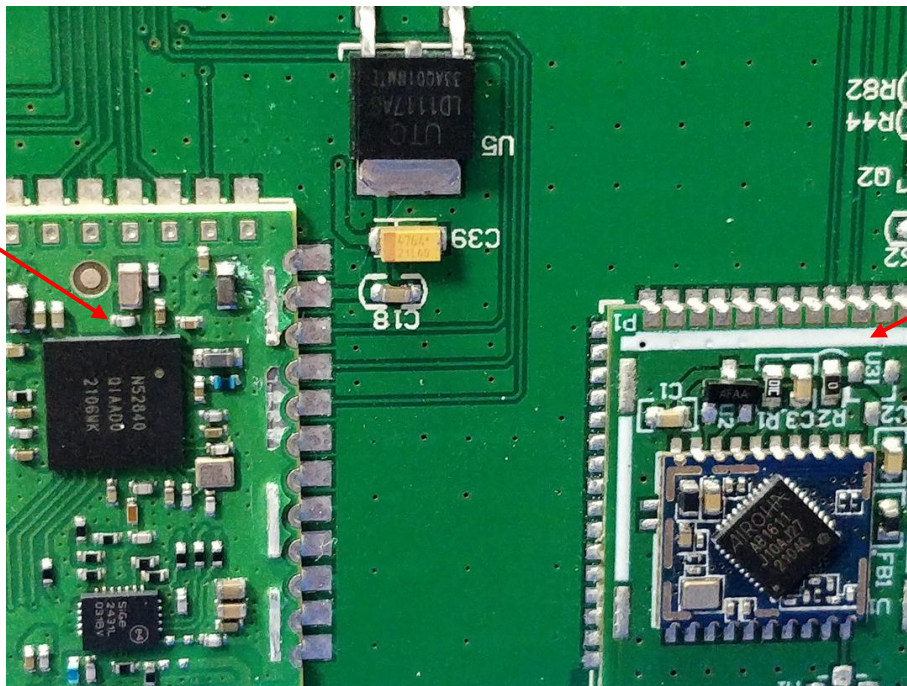

# Appendix C: Photographs of EUT

Product: LED SPOT LIGHT

Model: Evoke 1200

Internal Photos

Lumenradio RX

BT TX

2.4G Modulation RX

Antenna