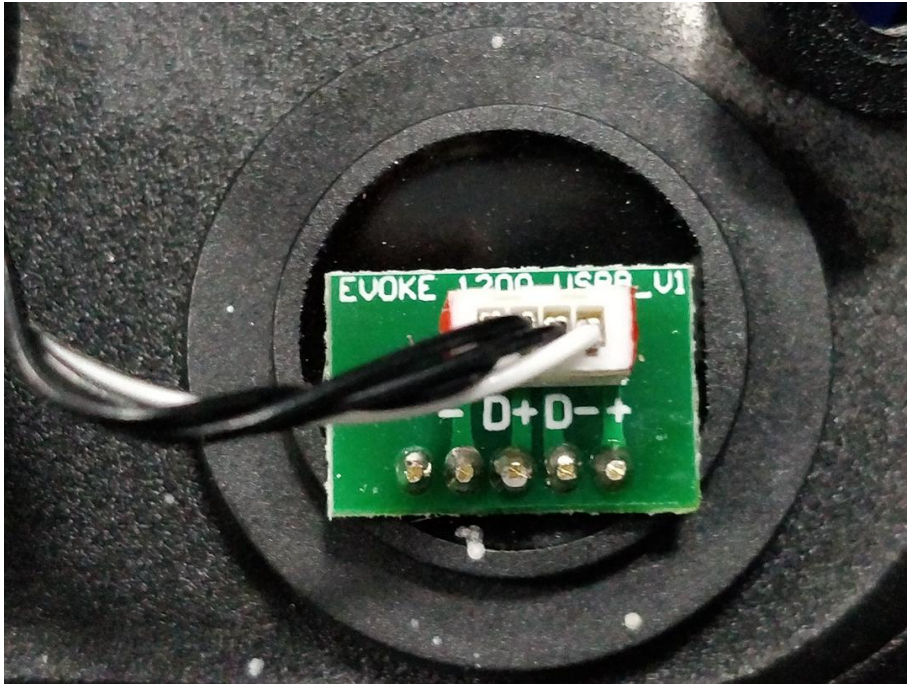

# Appendix C: Photographs of EUT

Product: LED SPOT LIGHT

Model: Evoke 1200

Internal Photos

Lumenradio RX

BT TX

2.4G Modulation RX

Antenna