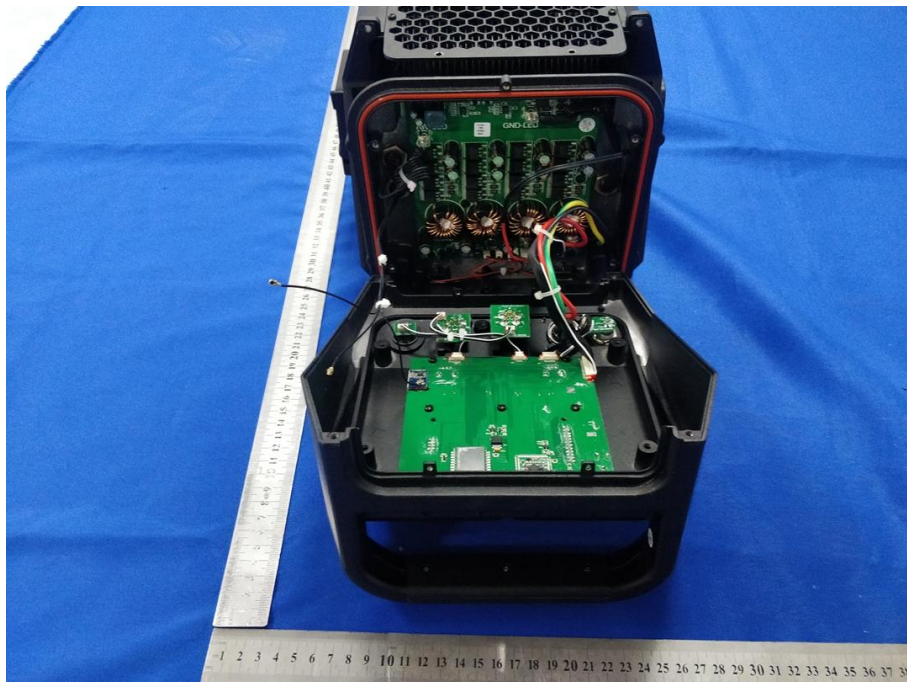

# Appendix C: Photographs of EUT

Product: LED SPOT LIGHT

Model: Evoke 1200

Internal Photos

Lumenradio RX

BT TX

2.4G Modulation RX

Antenna