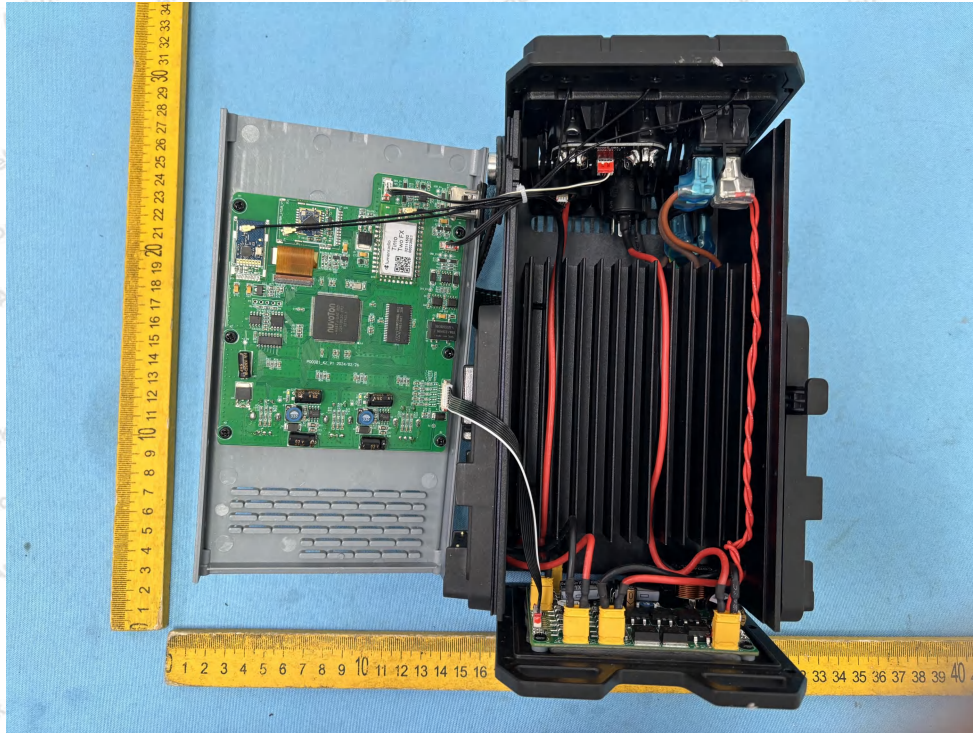

Appendix III -- Internal Photograph

BT ANT

SRD RX ANT

Certified module FCC ID: XRSTIMOMWAN201