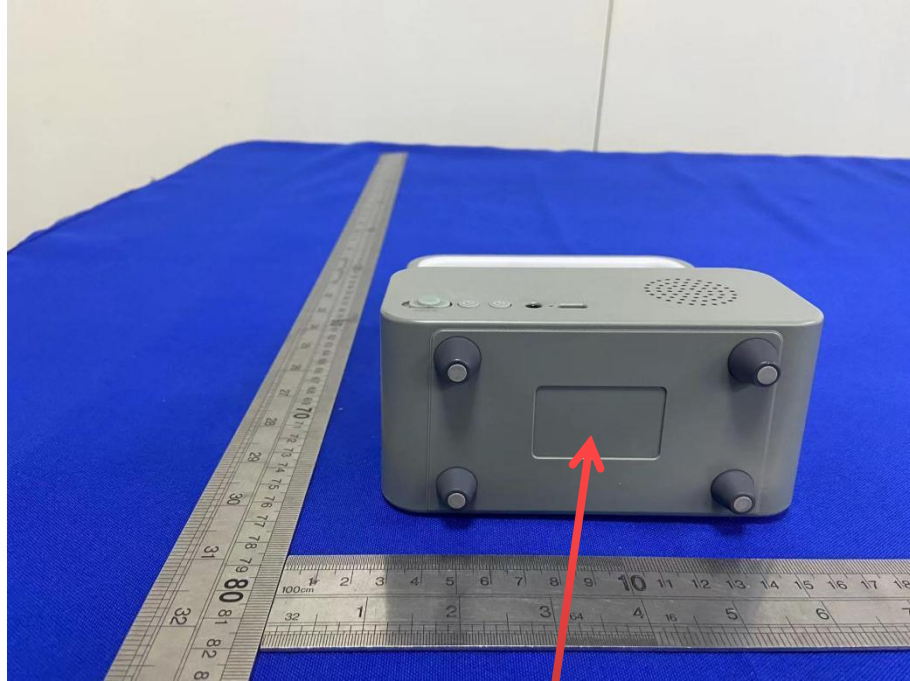

# FCC ID: 2A2Y2-WH-J08

Product Name : Creative Portable  
Model : WH-J08    Input : 5V  $\overline{=}$  1A  
Power : 5W MAX  
Manufacturer : TK Co., Ltd.  
Made in China

FCC ID:2A2Y2-WH-J08