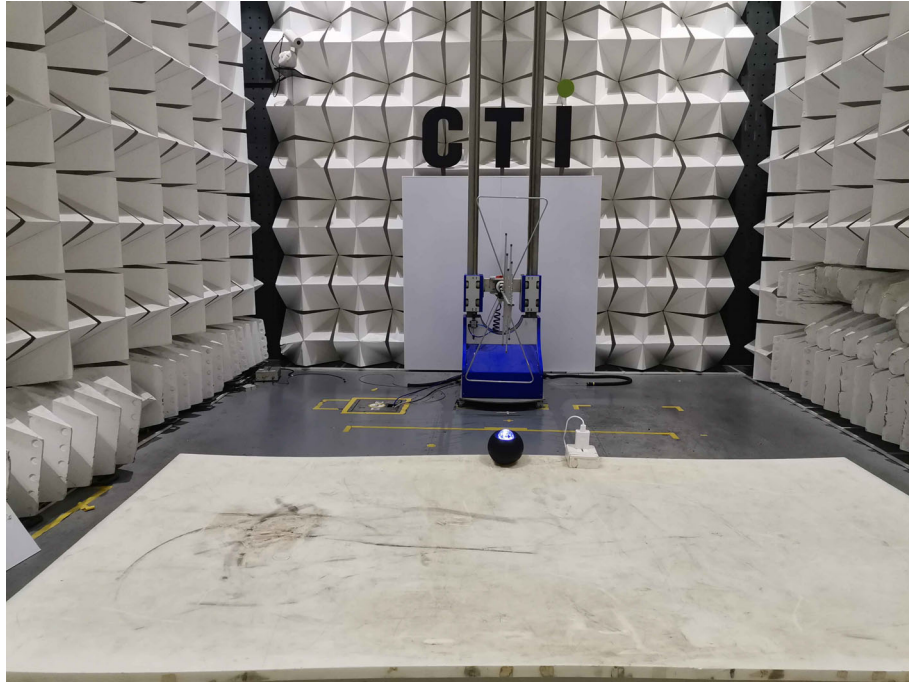

PHOTOGRAPHS OF TEST SETUP

Test Model No.: WH-E14

Radiated spurious emission Test Setup-1(Below 1GHz)

Radiated spurious emission Test Setup-2(Above 1GHz)

Conducted Emissions Test Setup

There are absorbing materials under the ground