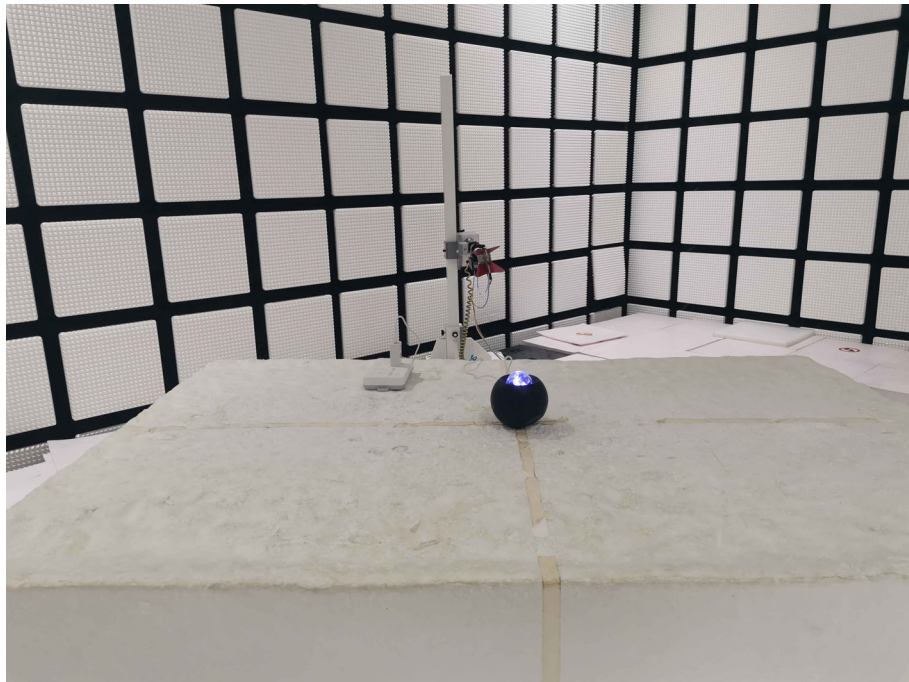

PHOTOGRAPHS OF TEST SETUP

Test Model No.: WH-E14

Radiated spurious emission Test Setup-1(Below 1GHz)

Radiated spurious emission Test Setup-2(Above 1GHz)

Conducted Emissions Test Setup

There are absorbing materials under the ground