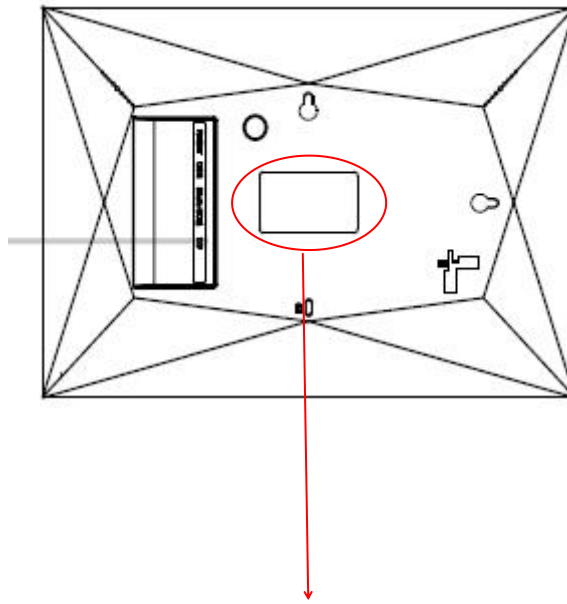

# Label Position

Digital photo frame  
Mode: Diamonds 168  
INPUT:AC 100-240V 50/60Hz 0.35A Max  
OUTPUT:DC 5V 2000mA  
FCC ID: 2A2XS-BIHISKY