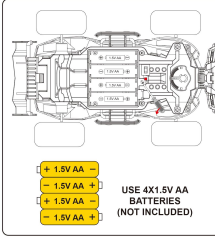

MADE IN CHINA
CE
RoHS
RECYCLED

NO.SBY161-4
4 899713 1600251
2023004