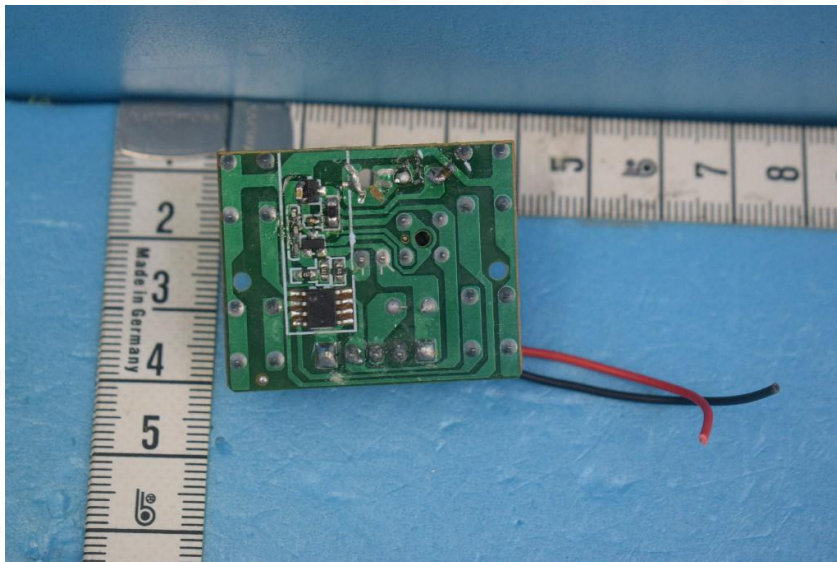

Internal Photos of the EUT

Product Name: TORNADO STUNT R/C BLUE/ORG

Product Model: RD19H003

View 1

View 2

This report sets forth our findings solely with respect to the test samples identified herein. The results set forth in this report are not indicative or representative of the quality or characteristics of the lot from which a test sample was taken or any similar or identical product unless specifically and expressly noted. Disagreement against this test report, if any, should be filed with to our company in writing within 15 days of receiving the report. Any copying or replication of this report to or for any other person or entity, or use of our name or trademark, is permitted only with our prior written permission.

Internal Photos of the EUT

Product Name: TORNADO STUNT R/C BLUE/ORG

Product Model: RD19H003

View 3

View 4

This report sets forth our findings solely with respect to the test samples identified herein. The results set forth in this report are not indicative or representative of the quality or characteristics of the lot from which a test sample was taken or any similar or identical product unless specifically and expressly noted. Disagreement against this test report, if any, should be filed with to our company in writing within 15 days of receiving the report. Any copying or replication of this report to or for any other person or entity, or use of our name or trademark, is permitted only with our prior written permission.