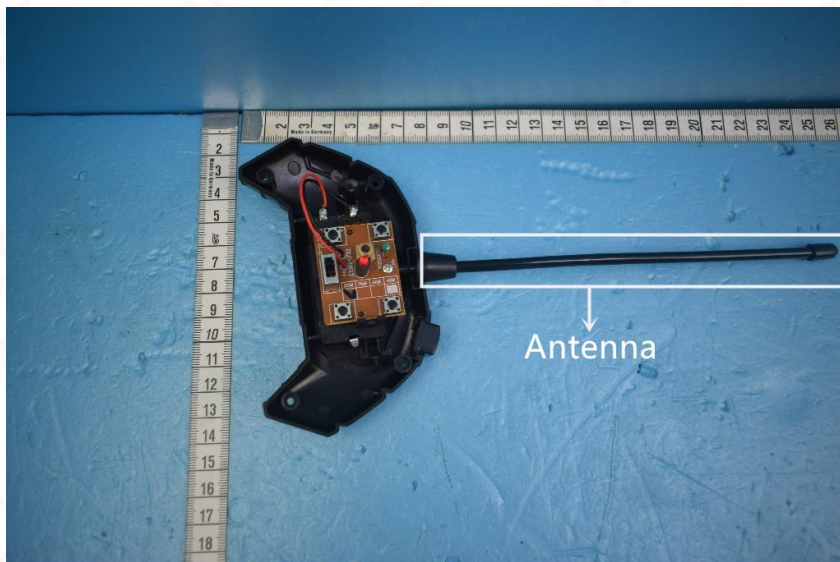

Internal Photos of the EUT

Product Name: TORNADO STUNT R/C BLUE/ORG

Product Model: RD19H003

View 1

View 2

This report sets forth our findings solely with respect to the test samples identified herein. The results set forth in this report are not indicative or representative of the quality or characteristics of the lot from which a test sample was taken or any similar or identical product unless specifically and expressly noted. Disagreement against this test report, if any, should be filed with to our company in writing within 15 days of receiving the report. Any copying or replication of this report to or for any other person or entity, or use of our name or trademark, is permitted only with our prior written permission.

Internal Photos of the EUT

Product Name: TORNADO STUNT R/C BLUE/ORG

Product Model: RD19H003

View 3

View 4

This report sets forth our findings solely with respect to the test samples identified herein. The results set forth in this report are not indicative or representative of the quality or characteristics of the lot from which a test sample was taken or any similar or identical product unless specifically and expressly noted. Disagreement against this test report, if any, should be filed with to our company in writing within 15 days of receiving the report. Any copying or replication of this report to or for any other person or entity, or use of our name or trademark, is permitted only with our prior written permission.