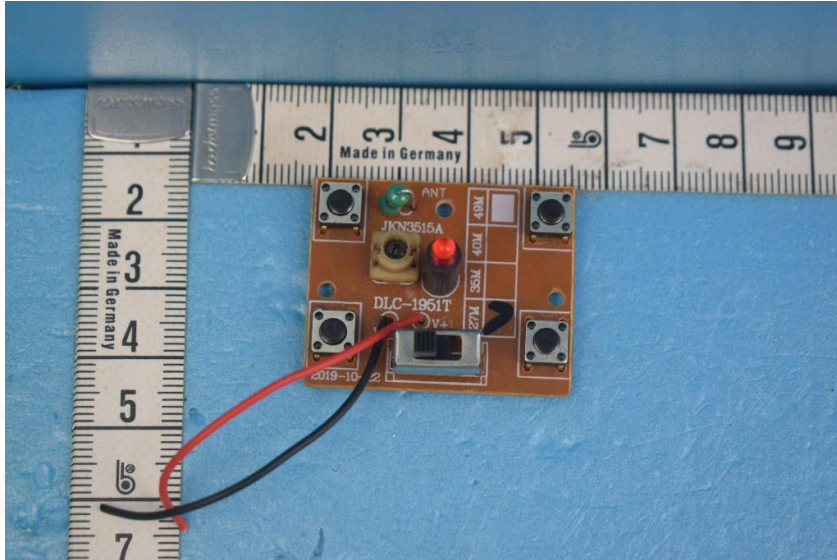

Internal Photos of the EUT

Product Name: TORNADO STUNT R/C BLUE/ORG

Product Model: RD19H003

View 1

View 2

This report sets forth our findings solely with respect to the test samples identified herein. The results set forth in this report are not indicative or representative of the quality or characteristics of the lot from which a test sample was taken or any similar or identical product unless specifically and expressly noted. Disagreement against this test report, if any, should be filed with to our company in writing within 15 days of receiving the report. Any copying or replication of this report to or for any other person or entity, or use of our name or trademark, is permitted only with our prior written permission.

Internal Photos of the EUT

Product Name: TORNADO STUNT R/C BLUE/ORG

Product Model: RD19H003

View 3

View 4

This report sets forth our findings solely with respect to the test samples identified herein. The results set forth in this report are not indicative or representative of the quality or characteristics of the lot from which a test sample was taken or any similar or identical product unless specifically and expressly noted. Disagreement against this test report, if any, should be filed with to our company in writing within 15 days of receiving the report. Any copying or replication of this report to or for any other person or entity, or use of our name or trademark, is permitted only with our prior written permission.