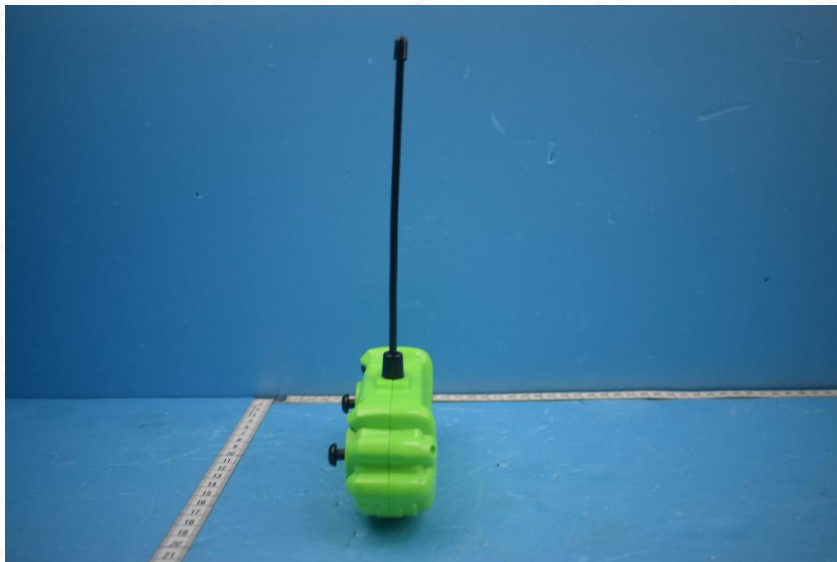

## External Photos of the EUT

Product Name: BEAST GREEN STUNT RC

Product Model: RD19H001

View 1

View 2

This report sets forth our findings solely with respect to the test samples identified herein. The results set forth in this report are not indicative or representative of the quality or characteristics of the lot from which a test sample was taken or any similar or identical product unless specifically and expressly noted. Disagreement against this test report, if any, should be filed with to our company in writing within 15 days of receiving the report. Any copying or replication of this report to or for any other person or entity, or use of our name or trademark, is permitted only with our prior written permission.

## External Photos of the EUT

Product Name: BEAST GREEN STUNT RC

Product Model: RD19H001

View 3

View 4

This report sets forth our findings solely with respect to the test samples identified herein. The results set forth in this report are not indicative or representative of the quality or characteristics of the lot from which a test sample was taken or any similar or identical product unless specifically and expressly noted. Disagreement against this test report, if any, should be filed with to our company in writing within 15 days of receiving the report. Any copying or replication of this report to or for any other person or entity, or use of our name or trademark, is permitted only with our prior written permission.