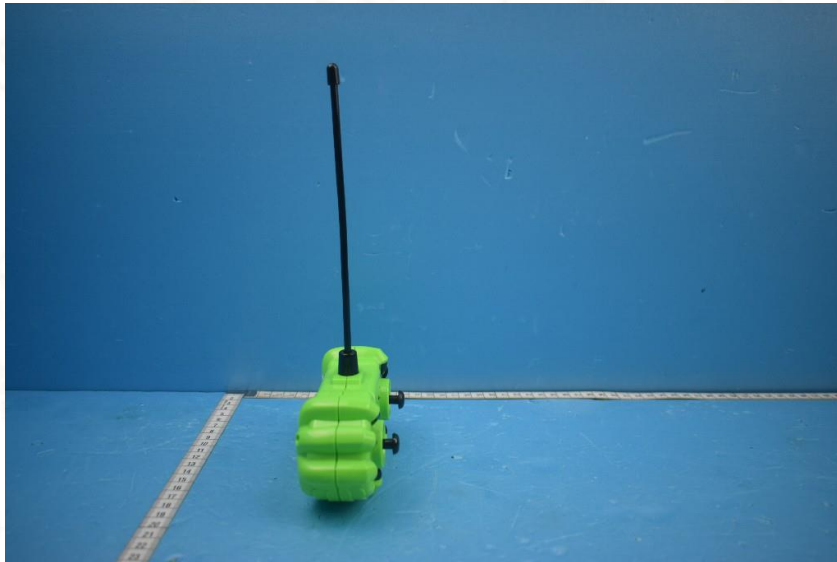

## External Photos of the EUT

Product Name: BEAST GREEN STUNT RC

Product Model: RD19H001

View 1

View 2

This report sets forth our findings solely with respect to the test samples identified herein. The results set forth in this report are not indicative or representative of the quality or characteristics of the lot from which a test sample was taken or any similar or identical product unless specifically and expressly noted. Disagreement against this test report, if any, should be filed with to our company in writing within 15 days of receiving the report. Any copying or replication of this report to or for any other person or entity, or use of our name or trademark, is permitted only with our prior written permission.

## External Photos of the EUT

Product Name: BEAST GREEN STUNT RC

Product Model: RD19H001

View 3

View 4

This report sets forth our findings solely with respect to the test samples identified herein. The results set forth in this report are not indicative or representative of the quality or characteristics of the lot from which a test sample was taken or any similar or identical product unless specifically and expressly noted. Disagreement against this test report, if any, should be filed with to our company in writing within 15 days of receiving the report. Any copying or replication of this report to or for any other person or entity, or use of our name or trademark, is permitted only with our prior written permission.